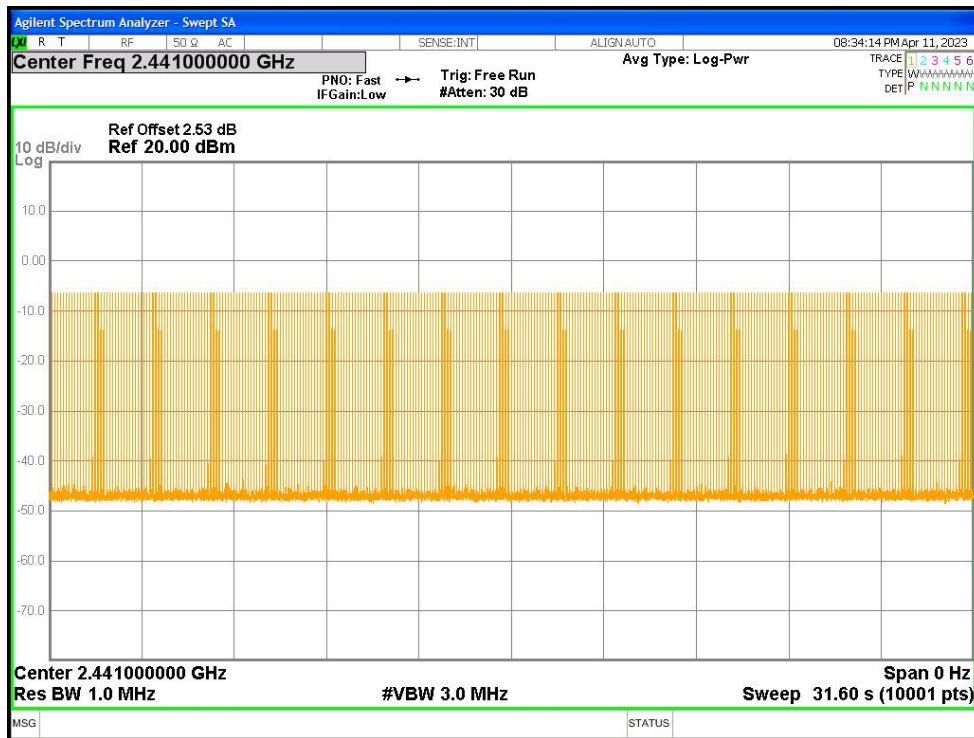

Dwell NVNT 3-DH1 2441MHz Ant1 One Burst

Dwell NVNT 3-DH1 2441MHz Ant1 Accumulated

Dwell NVNT 3-DH5 2441MHz Ant1 One Burst

Dwell NVNT 3-DH5 2441MHz Ant1 Accumulated

## APPENDIX A: PHOTOGRAPHS OF TEST SETUP