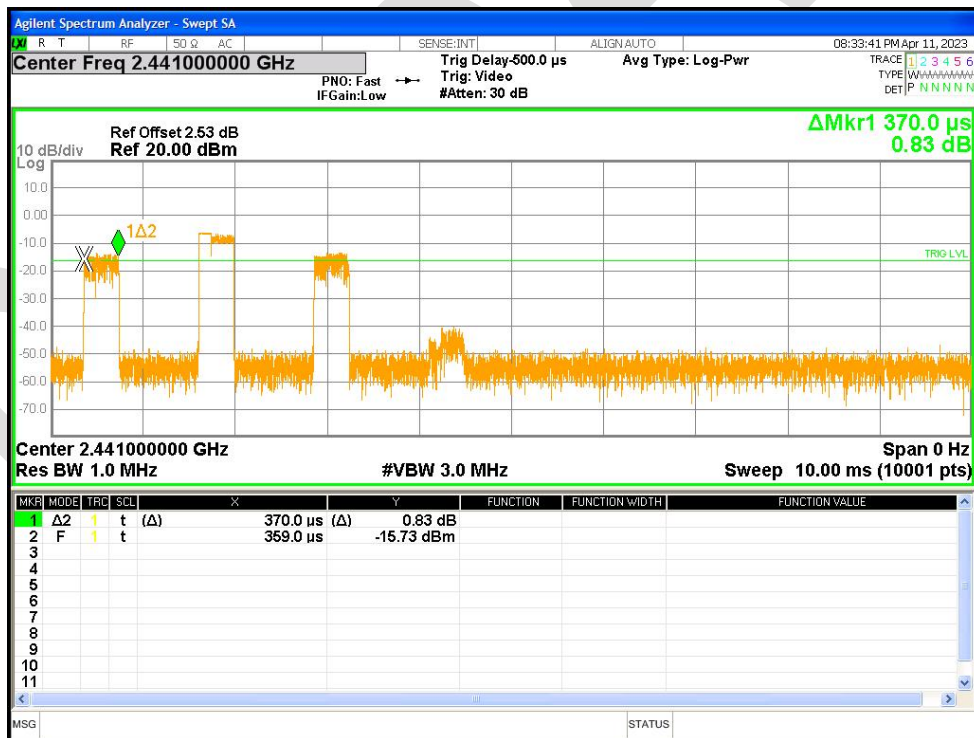

Dwell NVNT 3-DH1 2441MHz Ant1 One Burst

Dwell NVNT 3-DH1 2441MHz Ant1 Accumulated

Dwell NVNT 3-DH5 2441MHz Ant1 One Burst

Dwell NVNT 3-DH5 2441MHz Ant1 Accumulated

## APPENDIX A: PHOTOGRAPHS OF TEST SETUP

### Radiated Spurious Emissions

**Conducted Emissions at AC Power Line (150kHz-30MHz)****APPENDIX B: PHOTOGRAPHS OF EUT**

Reference to the test report No. BLA-EMC-202303-A10001

**----END OF REPORT----**

The test report is effective only with both signature and specialized stamp, The result(s) shown in this report refer only to the sample(s) tested. Without written approval of BlueAsia, this report can't be reproduced except in full.