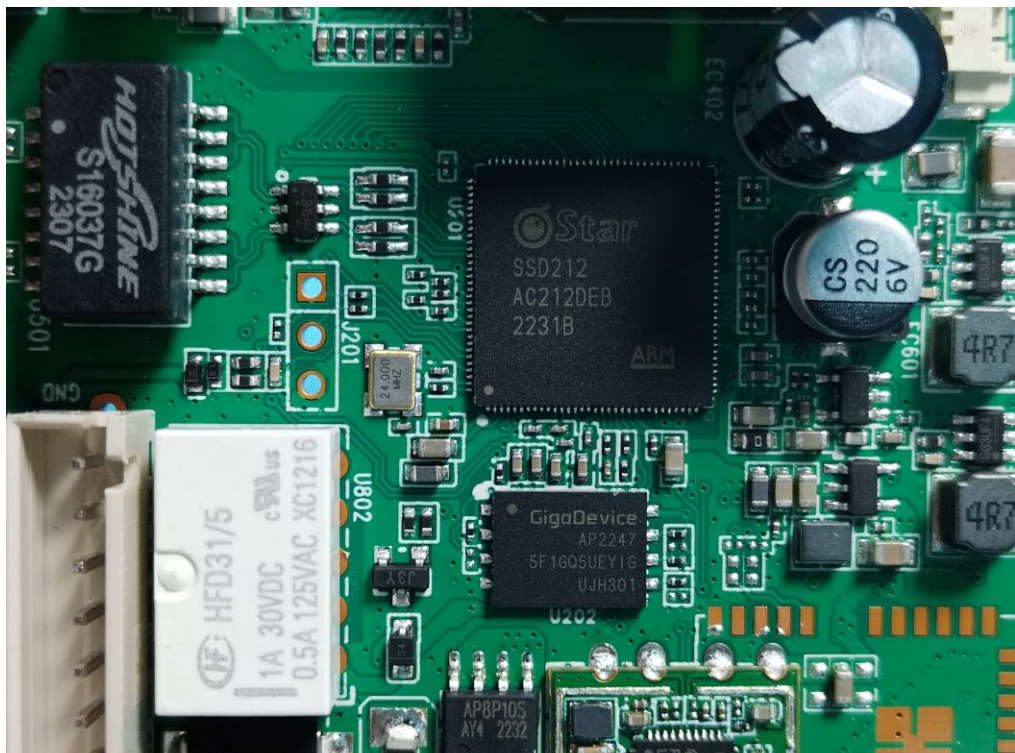

Model: Y501W-Y

433MHz ANT(RX only)

WIFI ANT

WiFi Chip

Model: Y501W

IC Chip 1

IC Chip 2

433MHz ANT(RX only)

WIFI ANT

Model: A10W

WIFI ANT

IC Chip 1

IC Chip 2

Model: A10W-E

IC Chip 1

IC Chip 2