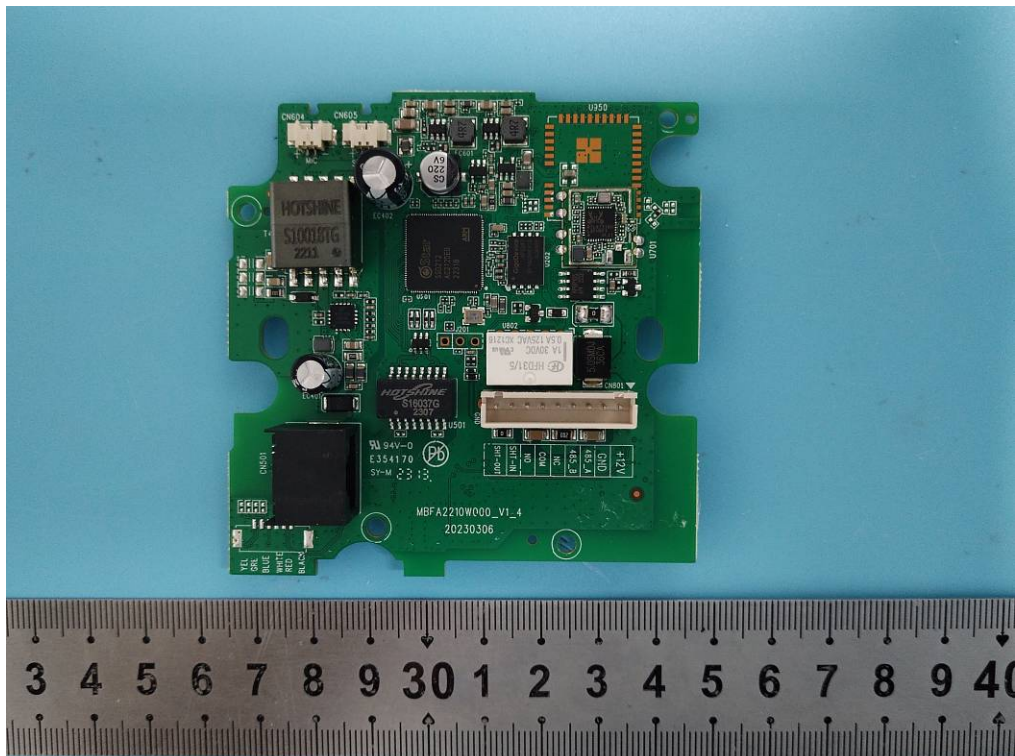

Model: Y501W-Y

433MHz ANT(RX only)

WIFI ANT

WiFi Chip

Model: Y501W

IC Chip 1

IC Chip 2

433MHz ANT(RX only)

WIFI ANT

Model: A10W

WIFI ANT

IC Chip 1

IC Chip 2

Model: A10W-E

IC Chip 1

IC Chip 2