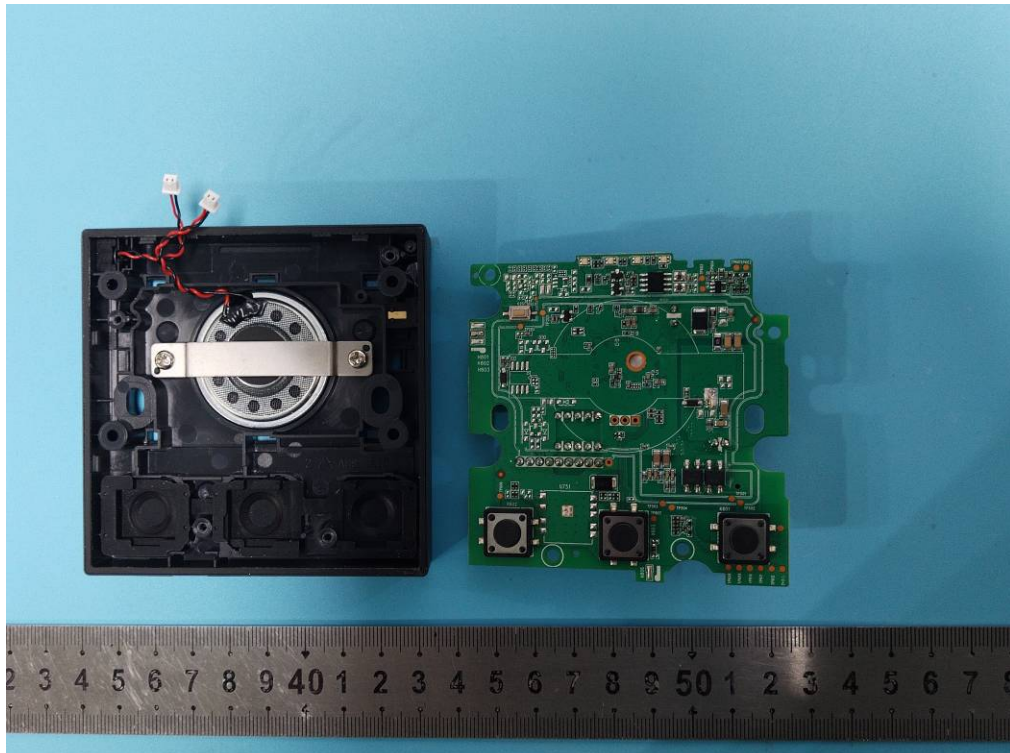

Model: Y501W-Y

433MHz ANT(RX only)

WIFI ANT

WiFi Chip

Model: Y501W

IC Chip 1

IC Chip 2

433MHz ANT(RX only)

WIFI ANT

Model: A10W

WIFI ANT

IC Chip 1

IC Chip 2

Model: A10W-E

IC Chip 1

IC Chip 2