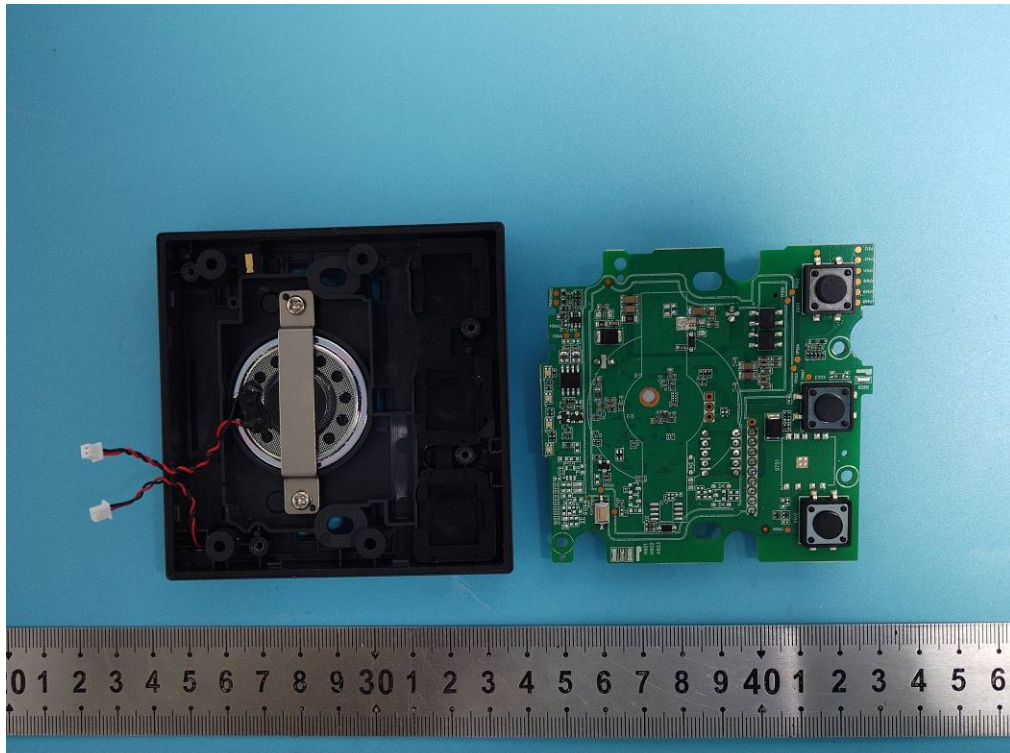

Model: Y501W-Y

433MHz ANT(RX only)

WIFI ANT

WiFi Chip

Model: Y501W

IC Chip 1

IC Chip 2

433MHz ANT(RX only)

WIFI ANT

Model: A10W

WIFI ANT

IC Chip 1

IC Chip 2

Model: A10W-E

IC Chip 1

IC Chip 2