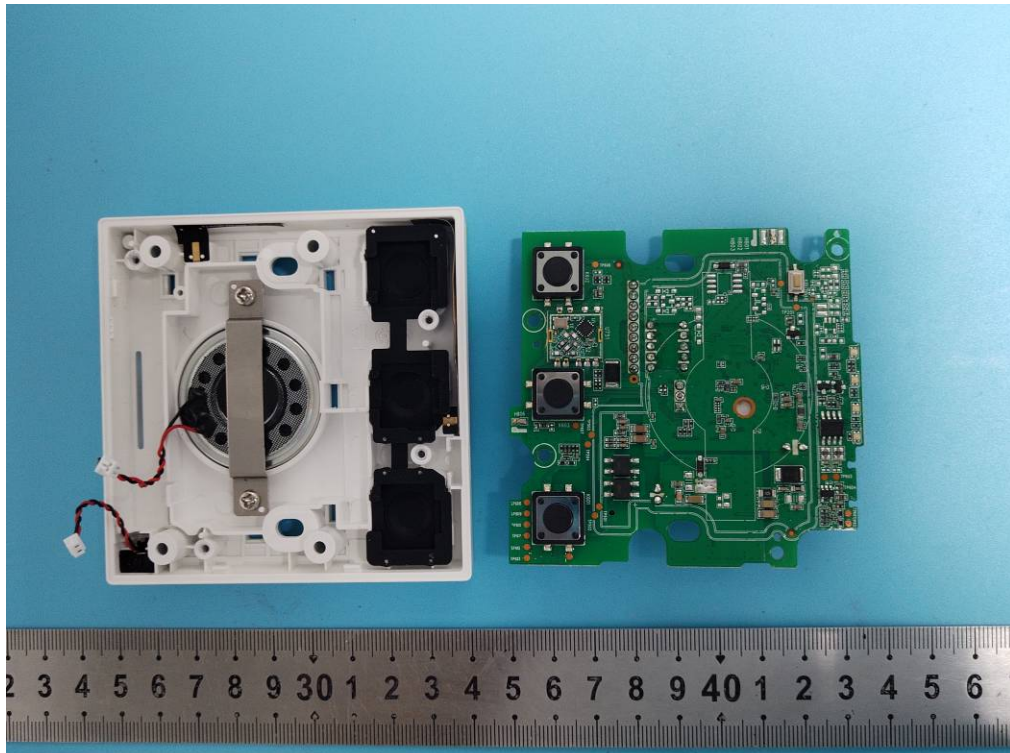

Model: Y501W-Y

433MHz ANT(RX only)

WIFI ANT

WiFi Chip

Model: Y501W

IC Chip 1

IC Chip 2

433MHz ANT(RX only)

WIFI ANT

Model: A10W

WIFI ANT

IC Chip 1

IC Chip 2

Model: A10W-E

IC Chip 1

IC Chip 2