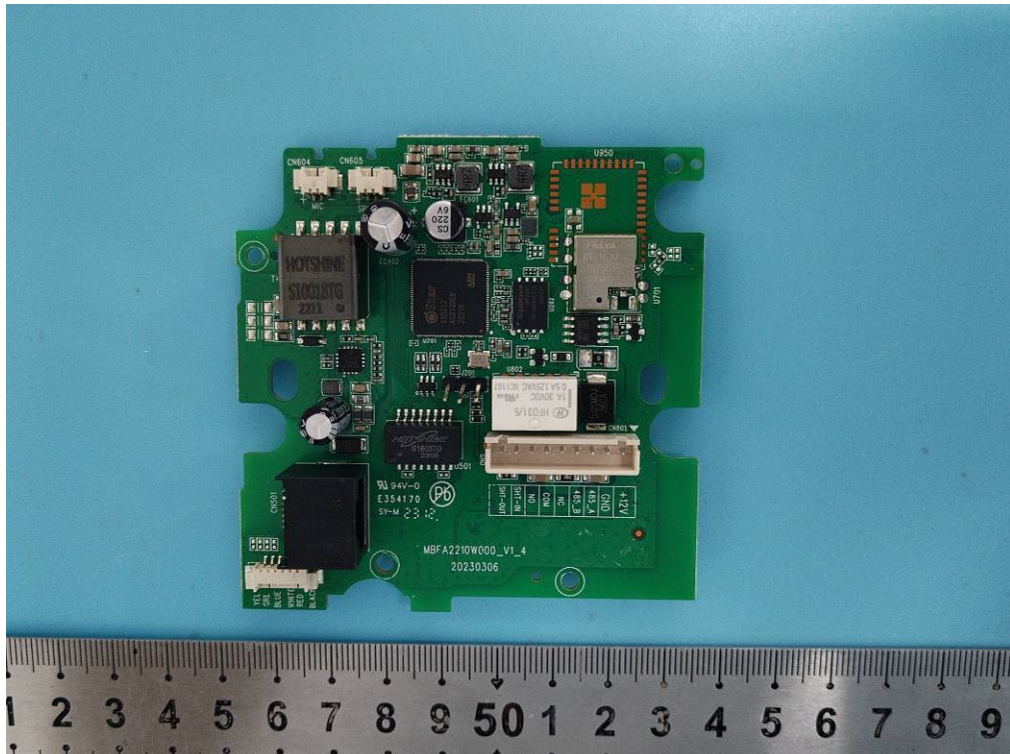

Model: Y501W-Y

433MHz ANT(RX only)

WIFI ANT

WiFi Chip

Model: Y501W

IC Chip 1

IC Chip 2

433MHz ANT(RX only)

WIFI ANT

Model: A10W

WIFI ANT

IC Chip 1

IC Chip 2

Model: A10W-E

IC Chip 1

IC Chip 2