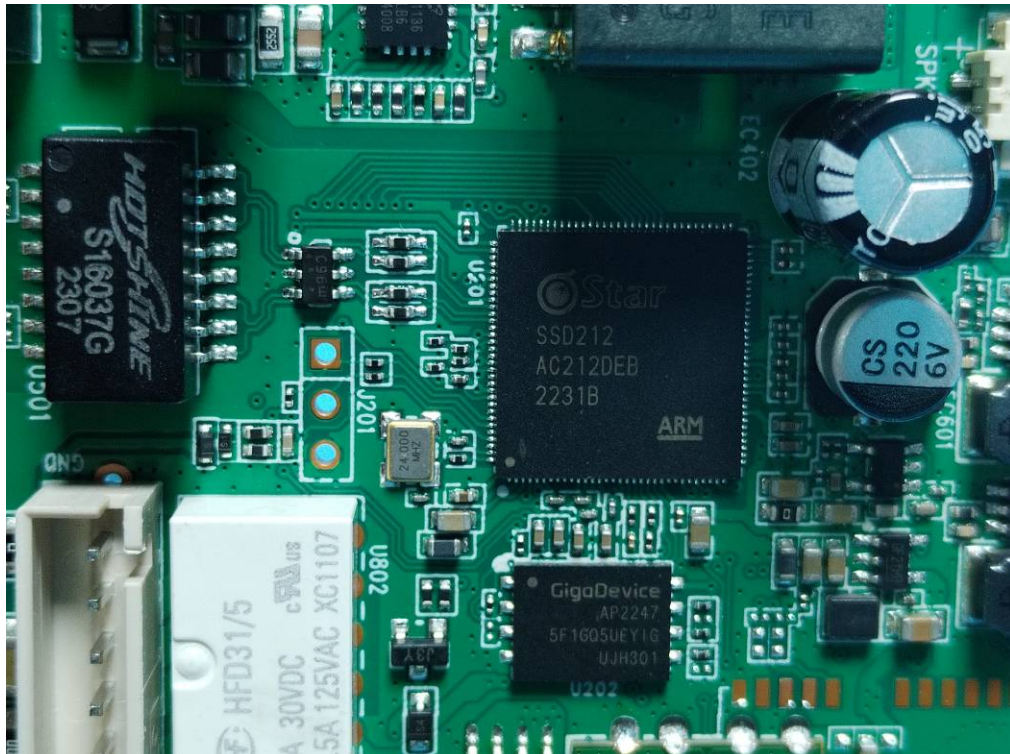

Model: Y501W-Y

433MHz ANT(RX only)

WIFI ANT

WiFi Chip

Model: Y501W

IC Chip 1

IC Chip 2

433MHz ANT(RX only)

WIFI ANT

Model: A10W

WIFI ANT

IC Chip 1

IC Chip 2

Model: A10W-E

IC Chip 1

IC Chip 2