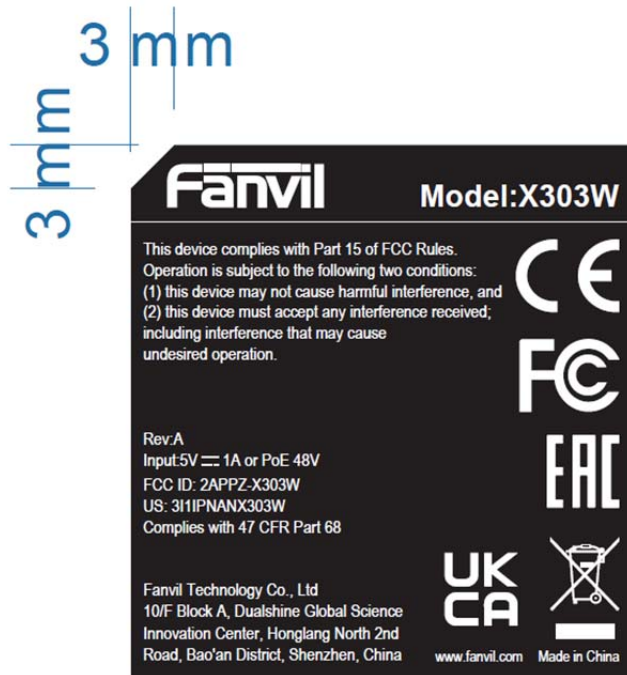

CTC Laboratories, Inc.

1-2/F., Building 2, Jiaquan Building, Guanlan High-Tech Park, Shenzhen, Guangdong, China
Tel: +86-755- 27521059 Fax: +86-755- 27521011 Http://www.sz-ctc.org.cn

Label

34.8X36.8mm

Label Location