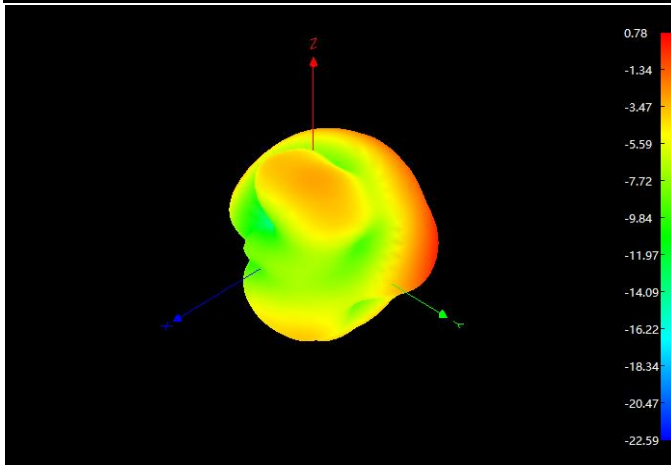

# *Antenna Active Test*

## Active Test For WIFI Antenna

Band	Channel	Data Rate	TRP	EIRP	Data Rate	TIS	EIS
WIFI 2.4G 802.11b	1	11Mbps	13.1	17.9	11Mbps	-83.8	-88.8
	7		13.2	17.8		-82.8	-87.5
	13		13.2	17.9		-83.5	-88.5

## Radiation Pattern For WiFi Antenna 2.4G