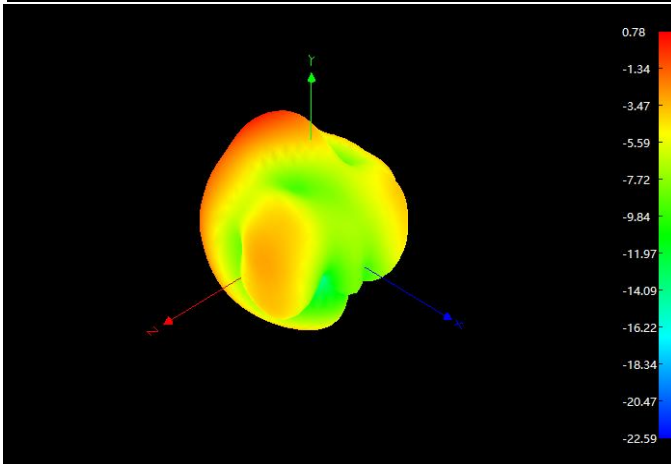

# *Antenna Active Test*

## Active Test For WIFI Antenna

Band	Channel	Data Rate	TRP	EIRP	Data Rate	TIS	EIS
WIFI 2.4G 802.11b	1	11Mbps	13.1	17.9	11Mbps	-83.8	-88.8
	7		13.2	17.8		-82.8	-87.5
	13		13.2	17.9		-83.5	-88.5

## Radiation Pattern For WiFi Antenna 2.4G