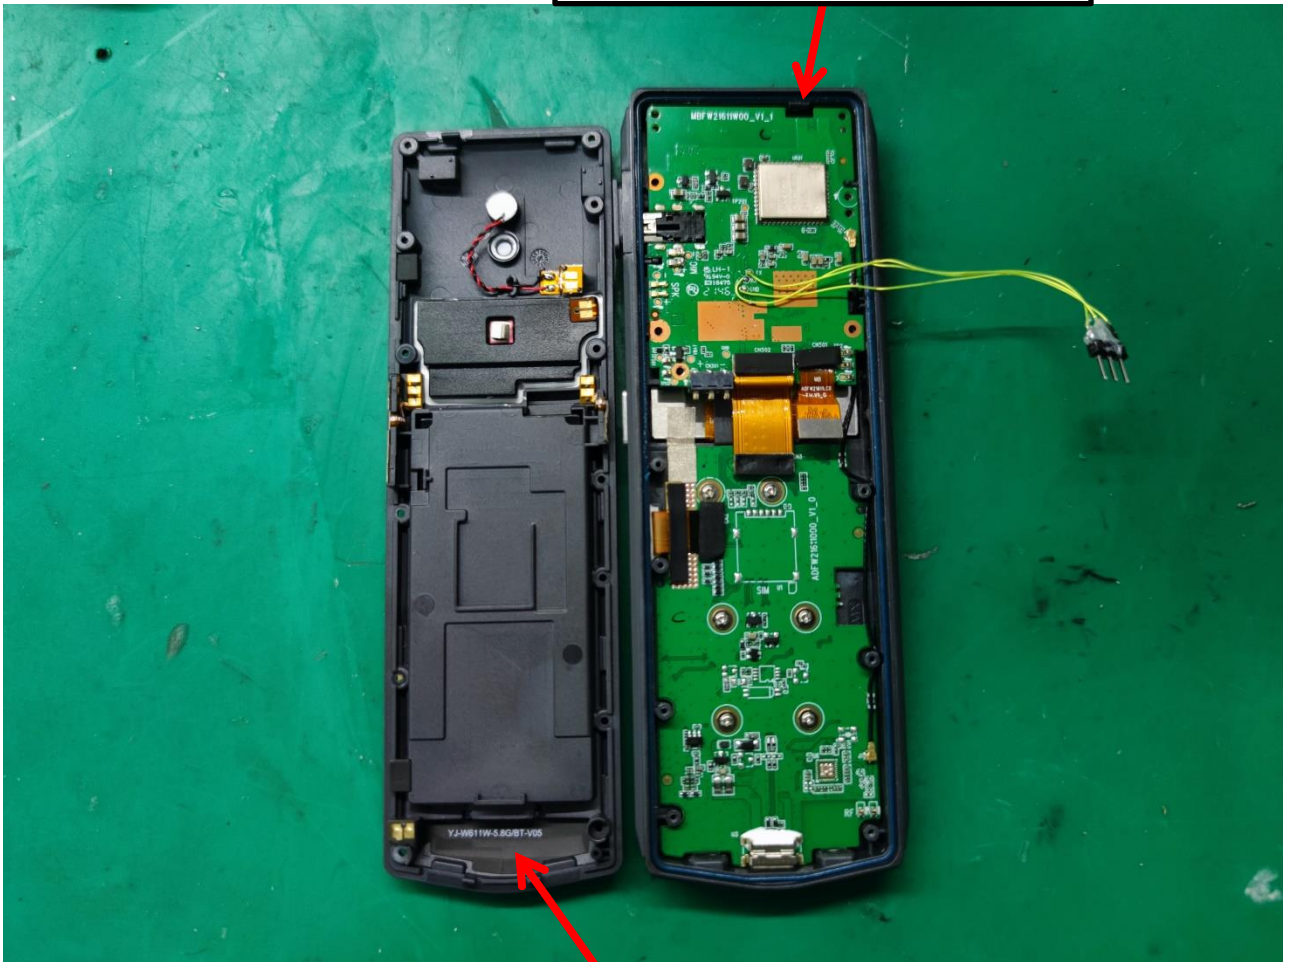

4. Assembly Picture

WiFi 2.4G Antenna

WiFi 5.8G/BT Antenna