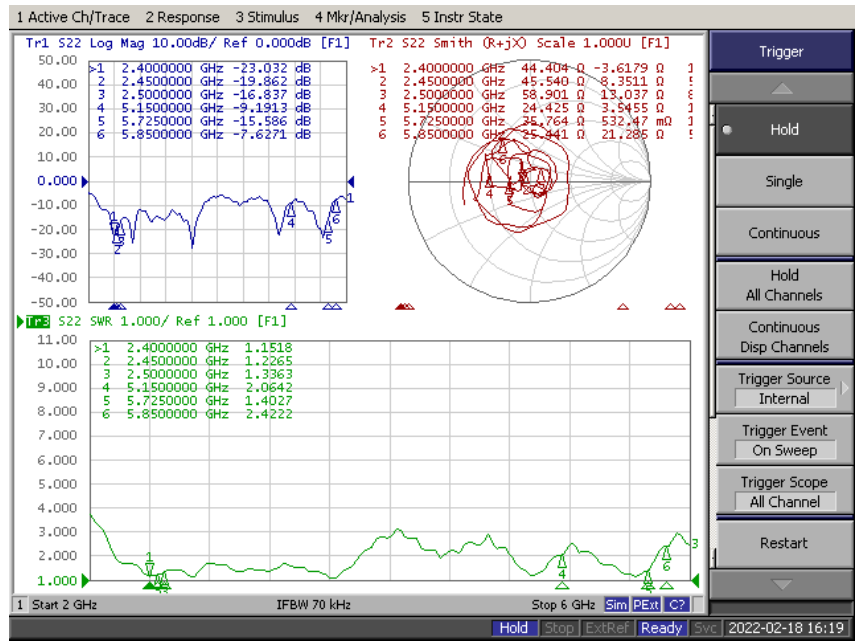

## Active Test For WIFI Antenna

Band	Channel	Data Rate	TRP	EIRP	Data Rate	TIS	EIS
WIFI 2.4G 802.11b	1	11Mbps	13.1	17.9	11Mbps	-83.8	-88.8
	7		13.2	17.8		-82.8	-87.5
	13		13.2	17.9		-83.5	-88.5

## Radiation Pattern For WiFi Antenna 2.4G

### *3. WiFi 5.8G/BT Antenna Test*

*WiFi5.8G/  
BT  
Antenna*

# S Parameter Test // WiFi 5.8G/BT Antenna