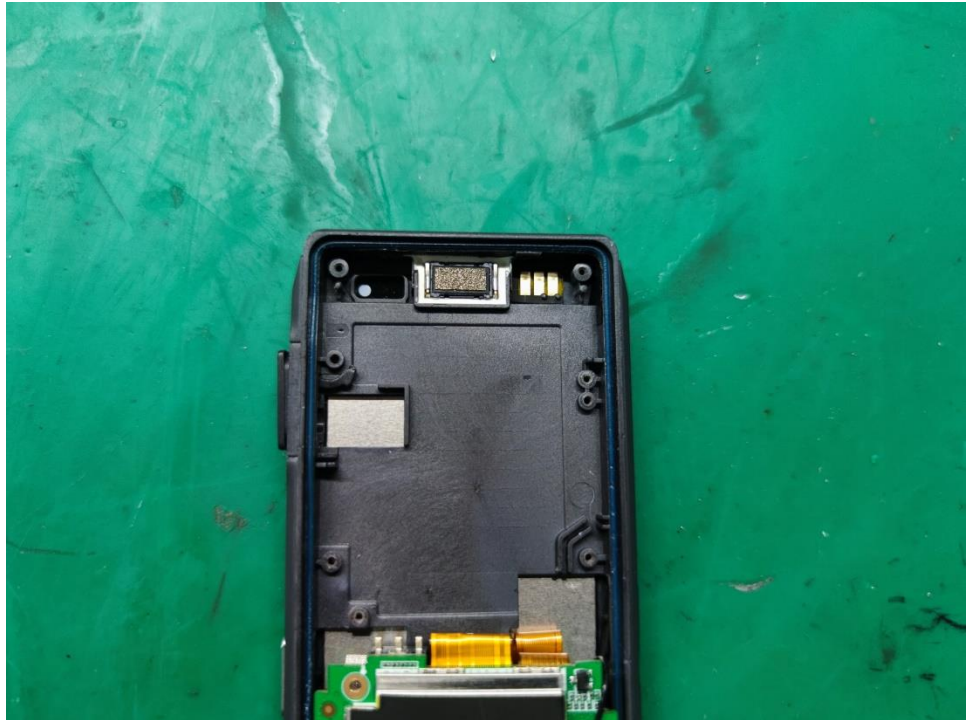

2. WiFi 2.4G Antenna Test

*WiFi
2.4G
Antenna*