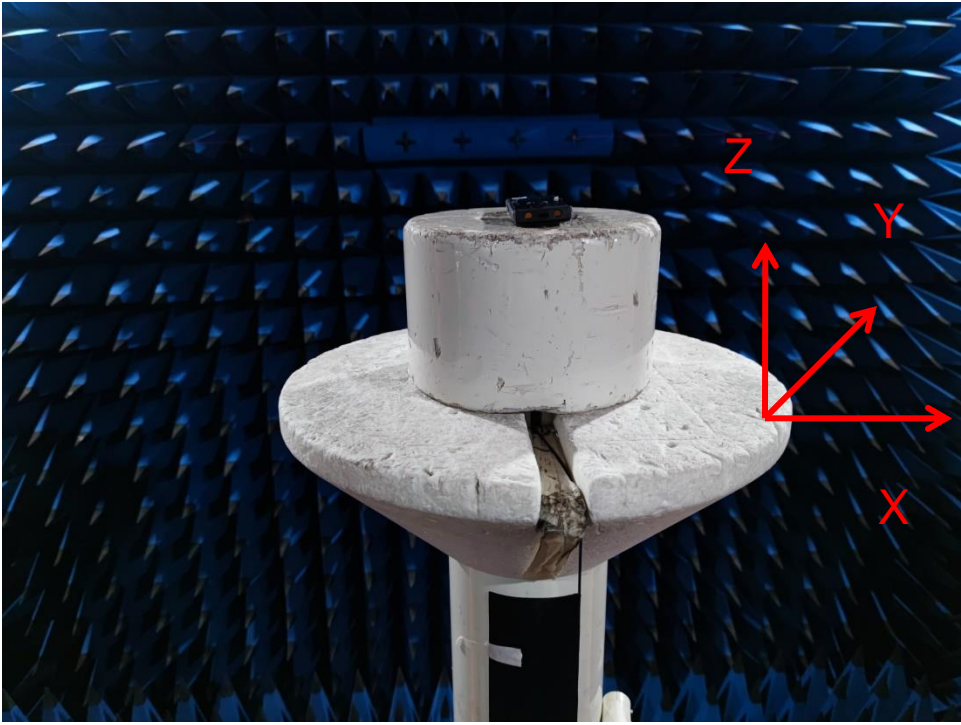

Antenna Passive Test

Passive Test For WiFi Antenna(2.4G)

Freq (MHz)	Effi (%)	Effi (dB)	Gain (dBi)
2400	45.8	-3.4	4.3
2410	46.2	-3.4	4.0
2420	45.8	-3.4	3.5
2430	45.8	-3.4	3.3
2440	45.0	-3.5	2.8
2450	46.0	-3.4	2.8
2460	44.0	-3.6	2.4
2470	45.6	-3.4	3.0
2480	43.9	-3.6	2.7
2490	44.5	-3.5	3.0
2500	41.2	-3.9	2.5