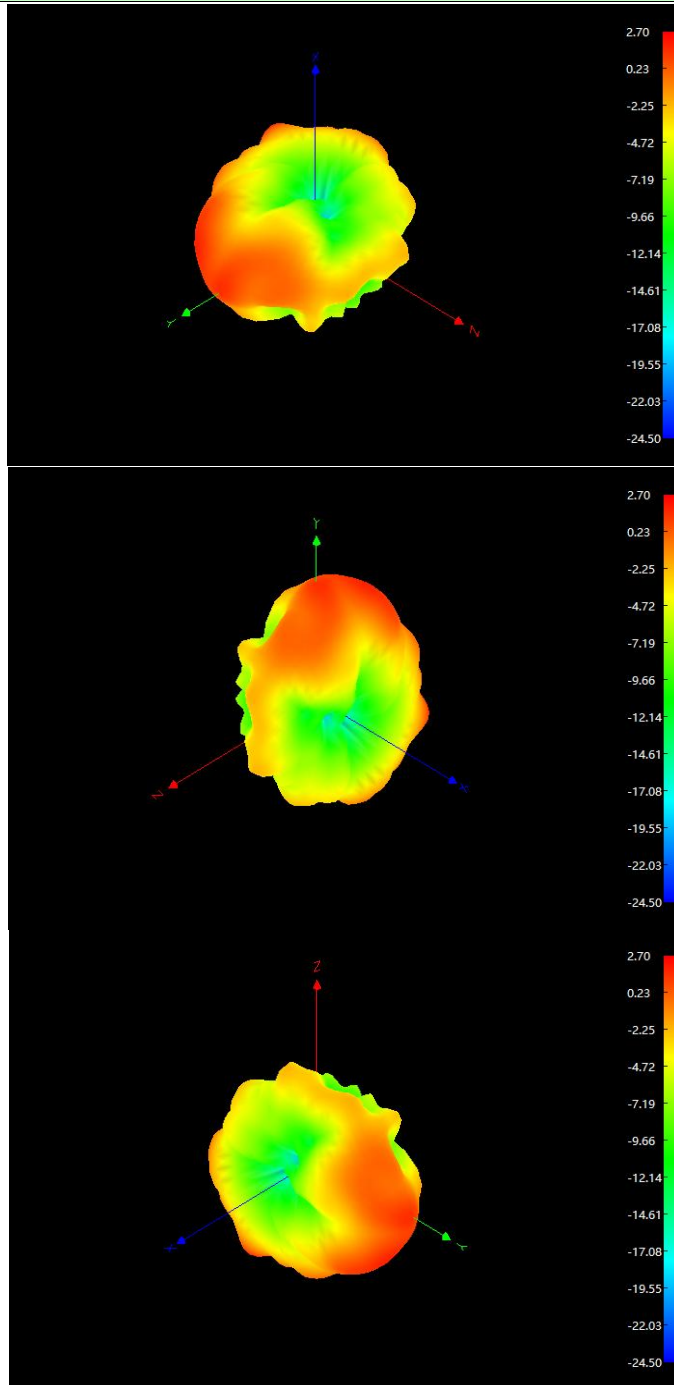

# *Antenna Active Test*

## Active Test For WIFI Antenna

Band	Channel	Data Rate	TRP	EIRP	Data Rate	TIS	EIS
WIFI 5G 802.11a	149	6Mbps	13.1	16.2	54Mbps	-68.2	-72.2
	157		13.3	16.2		-68.7	-72.6
	165		13.3	16.1		-68.7	-72.3

## Active Test For BT Antenna

Band	Channel	TRP	EIRP	TIS	EIS
BT	0	2.6	6.8	-86.6	-90.1
	39	2.6	6.1	-85.7	-89.4
	78	2.7	6.3	-85.1	-89.0

## Radiation Pattern For WiFi5.8G/BT