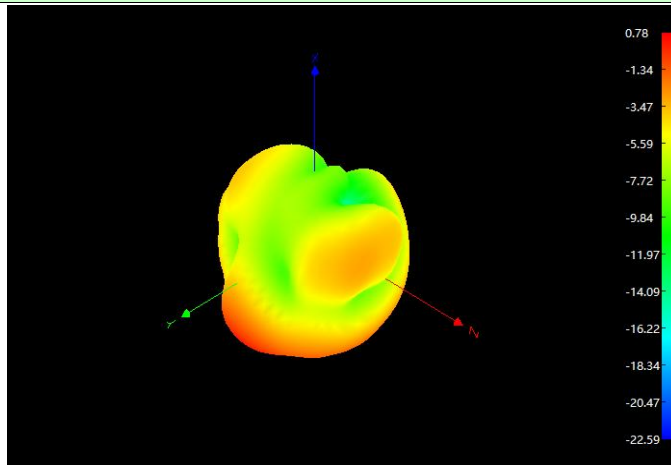

# *Antenna Active Test*

## Active Test For WIFI Antenna

Band	Channel	Data Rate	TRP	EIRP	Data Rate	TIS	EIS
WIFI 2.4G 802.11b	1	11Mbps	13.1	17.9	11Mbps	-83.8	-88.8
	7		13.2	17.8		-82.8	-87.5
	13		13.2	17.9		-83.5	-88.5

## Radiation Pattern For WiFi Antenna 2.4G