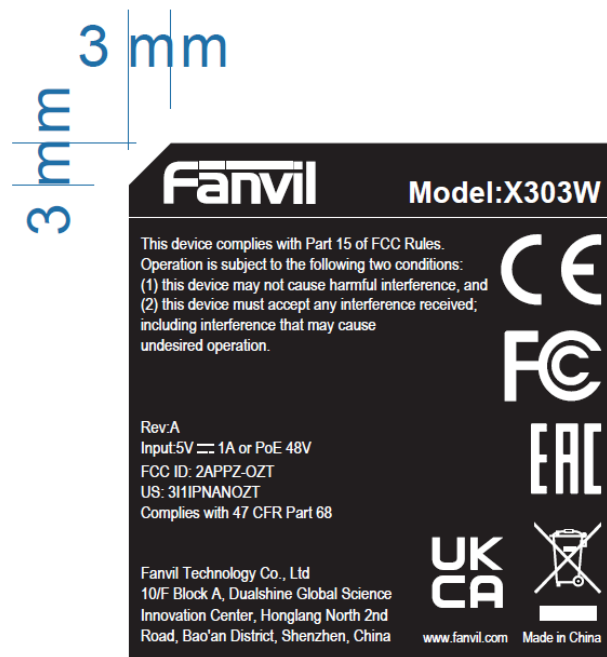

## Label

34.8X36.8mm

## Label Location