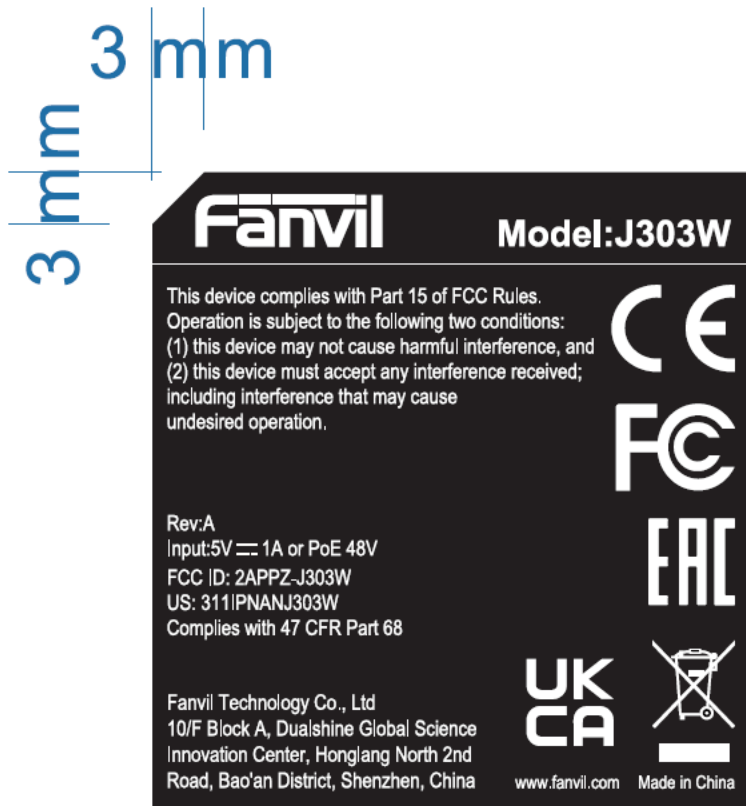

# CTC Laboratories, Inc.

1-2/F., Building 2, Jiaquan Building, Guanlan High-Tech Park, Shenzhen, Guangdong, China  
Tel: +86-755- 27521059 Fax: +86-755- 27521011 Http://www.sz-ctc.org.cn

Label

34.8X36.8mm

Label Location