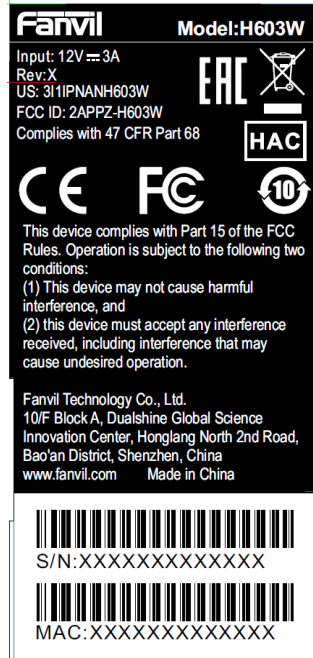

## EXHIBIT A - FCC ID LABEL AND LOCATION

### FCC ID Label

### FCC ID Label Location Information

The label shown shall be permanently affixed at a conspicuous location on the device and be readily visible to the user at the time purchase (Labeling requirements per 2.925)