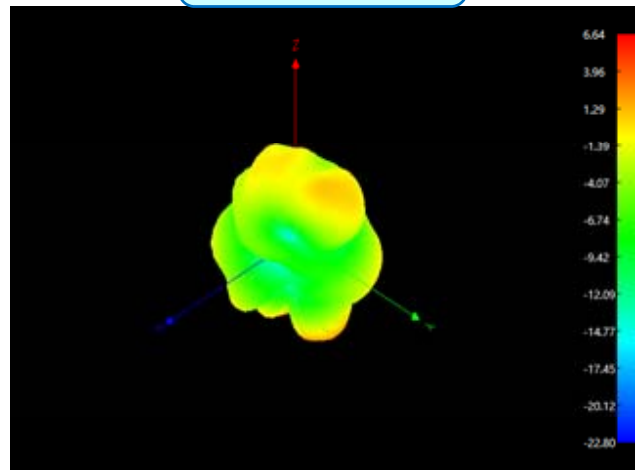

2500MHz

5150MHz

5500MHz

5850MHz

Antenna Active Test

add: 东莞市长安镇沙头社区木鱼路59号元富工业区 Tel:0769-82586086 Fax:0769-82586086
Yuanfu Industrial Zone, No. 59, Muyu Road,
Shatou Community, Chang'an Town, Dongguan City

Active Test For WIFI