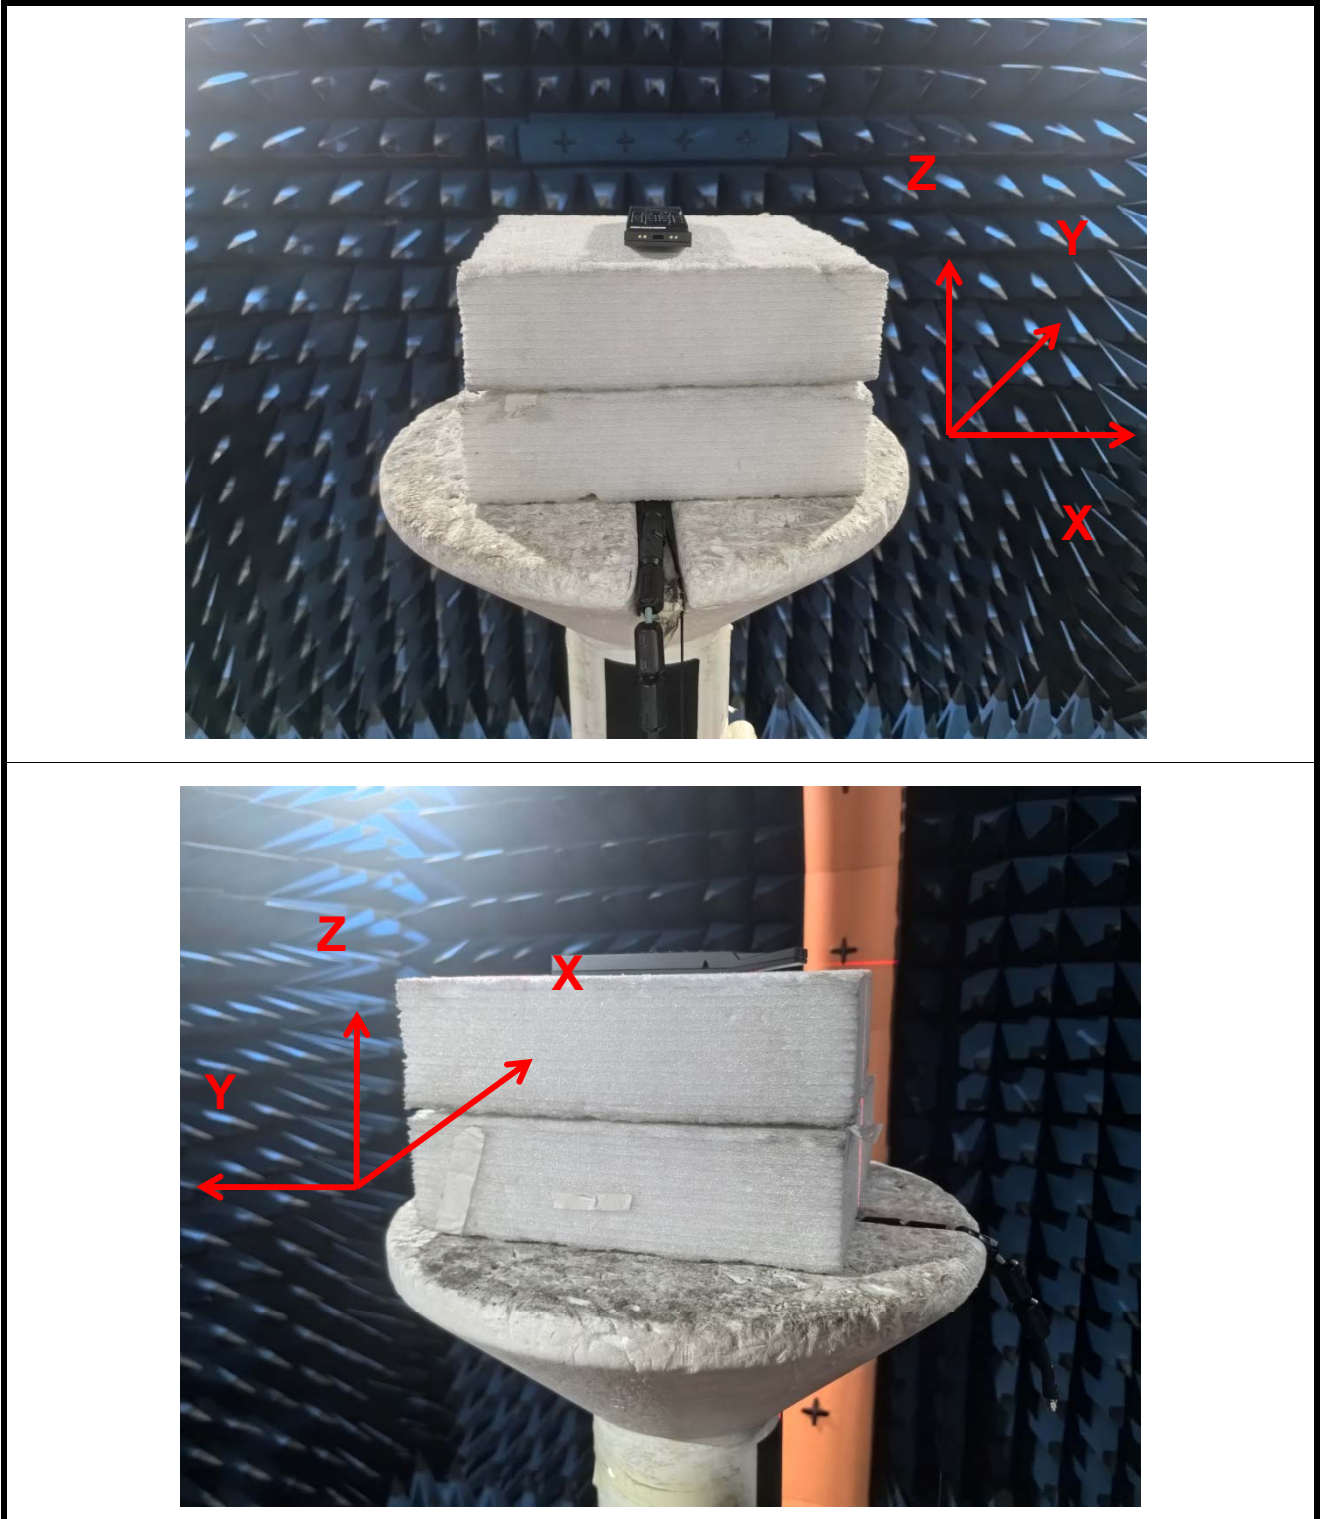

2500MHz

5150MHz

5500MHz

5850MHz

Antenna Active Test

add: 东莞市长安镇沙头社区木鱼路59号元富工业区 Tel:0769-82586086 Fax:0769-82586086
Yuanfu Industrial Zone, No. 59, Muyu Road,
Shatou Community, Chang'an Town, Dongguan City

Active Test For WIFI