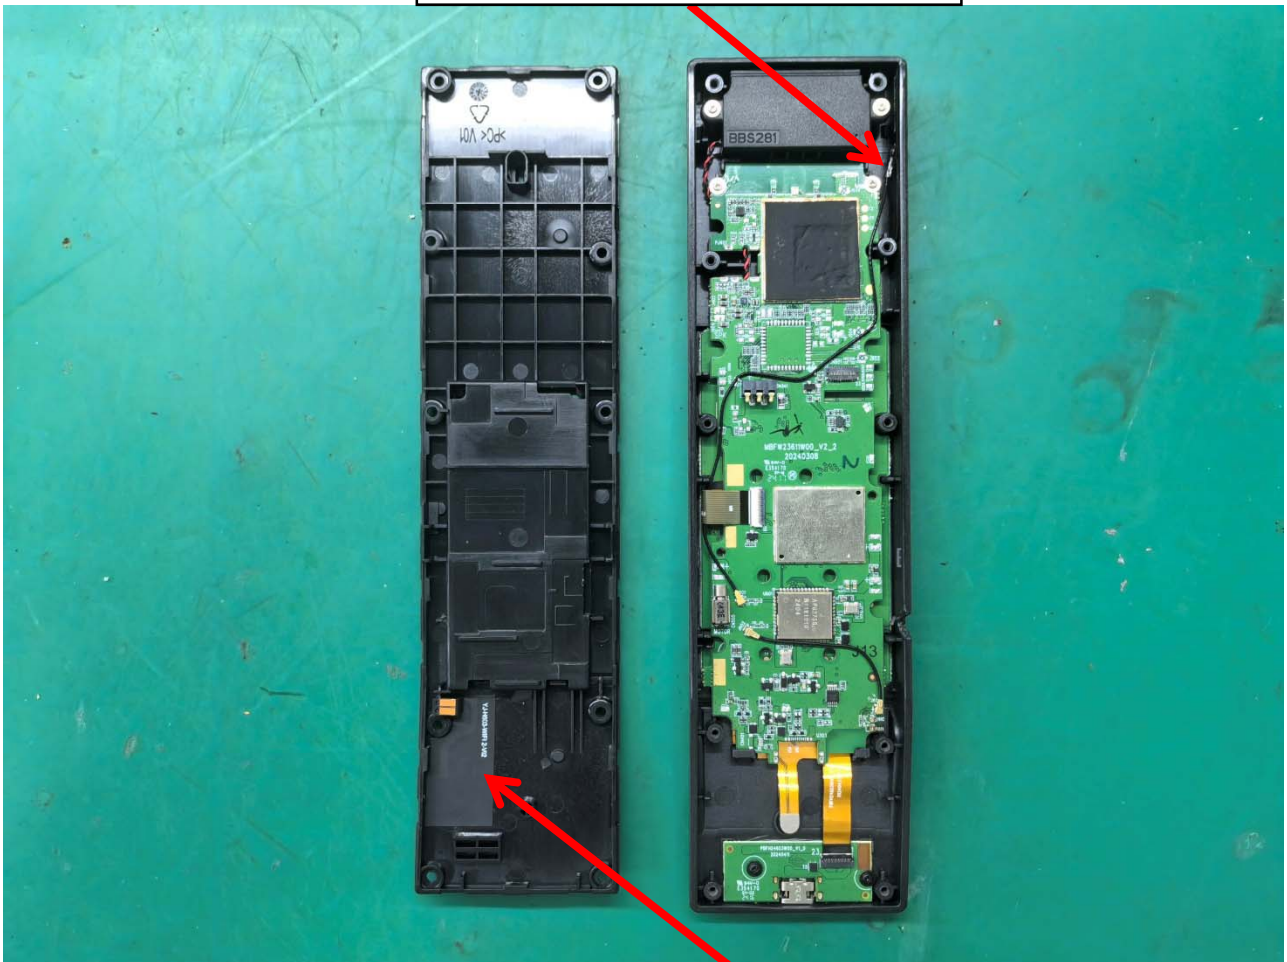

WiFi 1 Antenna

WiFi 2 Antenna