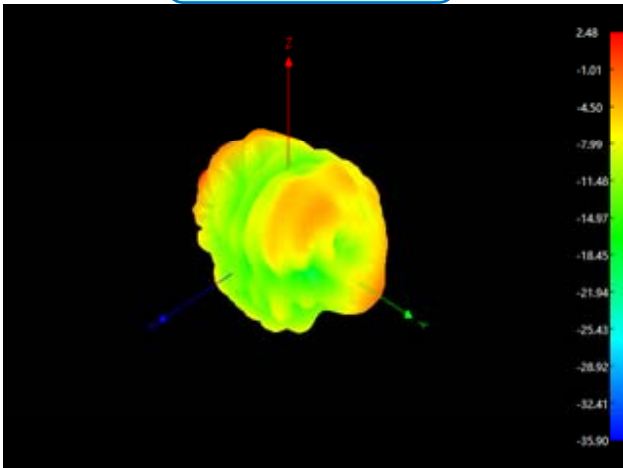

2500MHz

5150MHz

5500MHz

5850MHz

Antenna Active Test

add: 东莞市长安镇沙头社区木鱼路59号元富工业区 Tel:0769-82586086 Fax:0769-82586086
Yuanfu Industrial Zone, No. 59, Muyu Road,
Shatou Community, Chang'an Town, Dongguan City

Active Test For WIFI