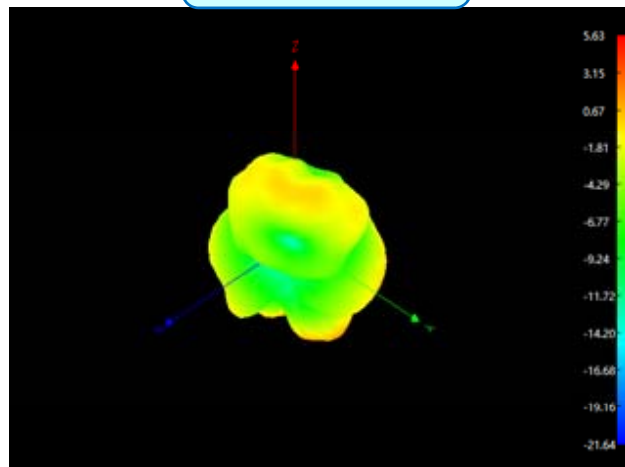

2500MHz

5150MHz

5500MHz

5850MHz

Antenna Active Test

add: 东莞市长安镇沙头社区木鱼路59号元富工业区 Tel:0769-82586086 Fax:0769-82586086
Yuanfu Industrial Zone, No. 59, Muyu Road,
Shatou Community, Chang'an Town, Dongguan City

Active Test For WIFI