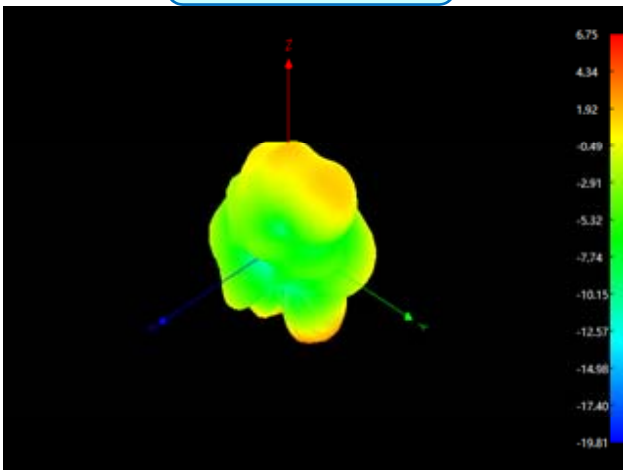

Radiation Pattern For WIFI 2 Antenna

2400MHz