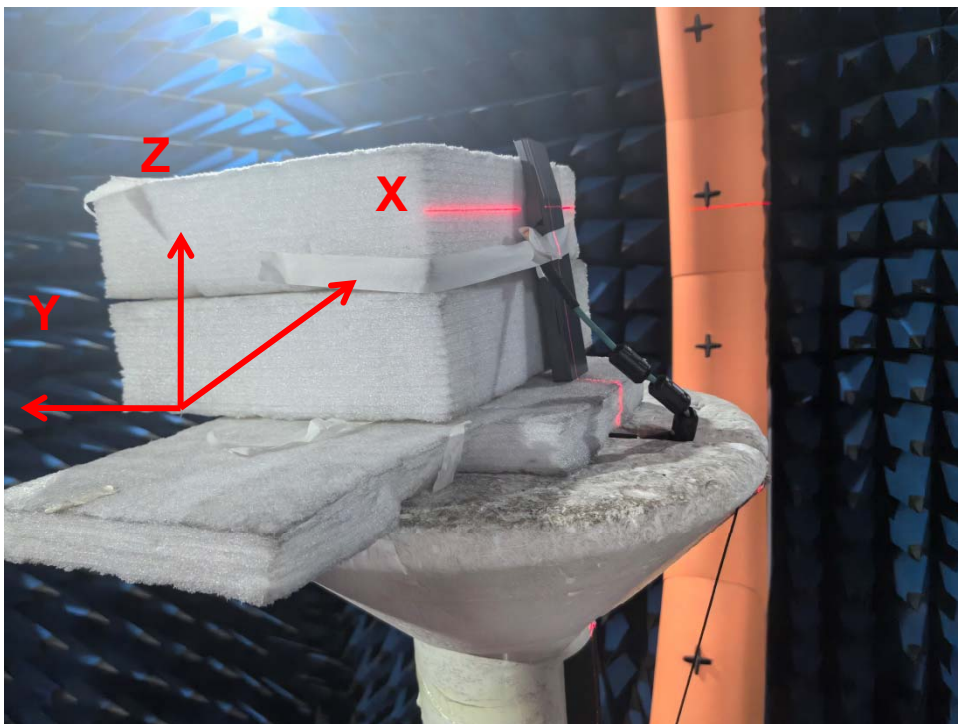

Antenna Passive Test

add: 东莞市长安镇沙头社区木鱼路59号元富工业区 Tel:0769-82586086 Fax:0769-82586086
Yuanfu Industrial Zone, No. 59, Muyu Road,
Shatou Community, Chang'an Town, Dongguan City

Passive Test For WiFi 2 Antenna (2.4G)

Freq (MHz)	Effi (%)	Effi (dB)	Gain (dBi)
2400	50.8	-2.5	6.8
2410	52.5	-2.4	7.0
2420	54.8	-2.5	6.9
2430	55.5	-2.6	6.9
2440	54.0	-2.7	6.5
2450	56.0	-2.5	6.6
2460	52.3	-2.8	6.2
2470	54.4	-2.6	6.5
2480	51.1	-2.9	6.0
2490	51.9	-2.8	6.1
2500	48.3	-3.2	5.6

add: 东莞市长安镇沙头社区木鱼路59号元富工业区 Tel:0769-82586086 Fax:0769-82586086
Yuanfu Industrial Zone, No. 59, Muyu Road,
Shatou Community, Chang'an Town, Dongguan City