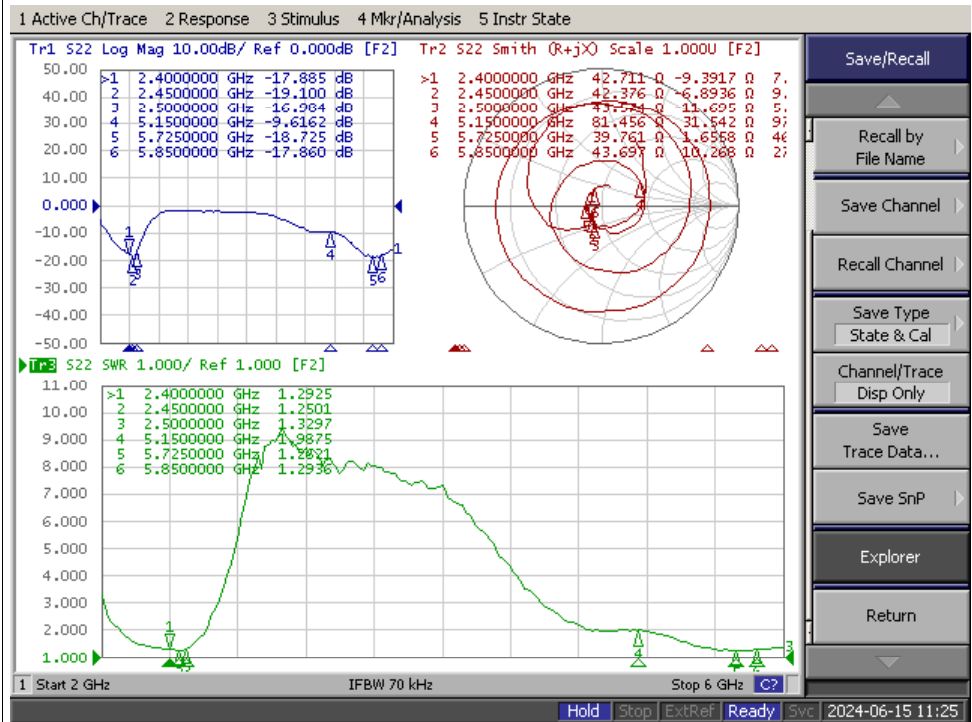

Antenna Specification

Electrical Properties

Frequency	2.4-2.5GHz 5.15-5.85GHz
Impedance	50 Ohm Nominal
V.S.W.R	2.0 Max
Gain	7.0 dBi@2.4-2.5GHz 4.3 dBi@5.15-5.85GHz
Radiation	Omni-directional
Polarization	Linear

Physical Properties

Connector	None
Cable Type	None
Cable Length	None
Cable Color	None
Operating Temp.	-40 ~ +85 °C
Storage Temp / Humidity	25 ± 5°C / <70%

Antenna Performance Test

**Agilent
E5071B
S11
Parameter
Test //
WiFi 2
Antenna**