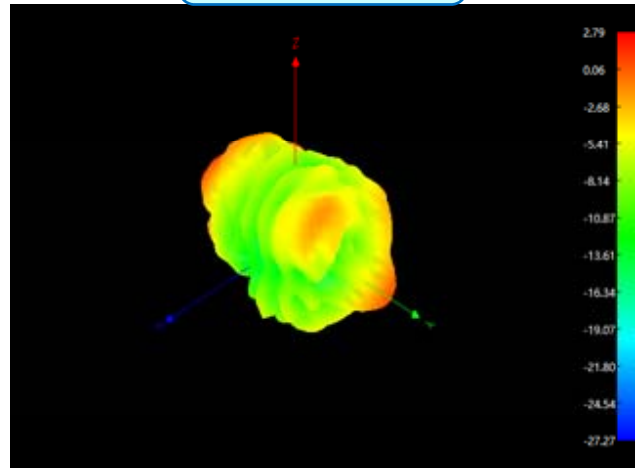

2500MHz

5150MHz

5500MHz

5850MHz

Antenna Active Test

add: 东莞市长安镇沙头社区木鱼路59号元富工业区 Tel:0769-82586086 Fax:0769-82586086
Yuanfu Industrial Zone, No. 59, Muyu Road,
Shatou Community, Chang'an Town, Dongguan City

Active Test For WIFI