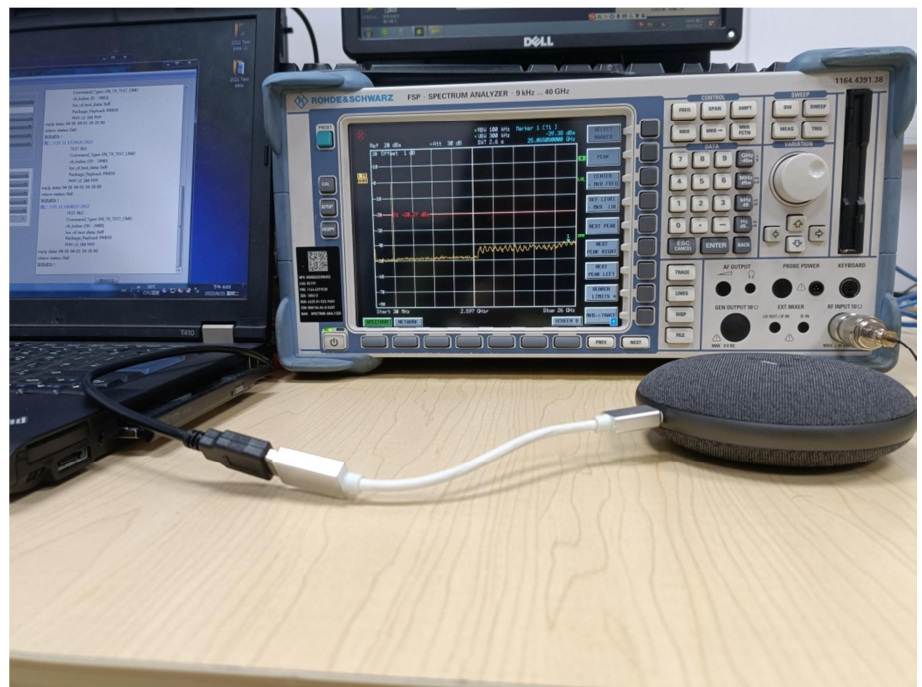

EXHIBIT 4 - TEST SETUP PHOTOGRAPHS

**Conducted Emission
Test Setup**

**Radiation Emission Test
Setup (Below 30MHz)**

Radiation Emission Test Setup (30MHz to 1GHz)

Radiation Emission Test Setup (1GHz to 18GHz)

Radiation Emission Test Setup (Above 18GHz)

Radio Test Setup View

***** END OF REPORT *****