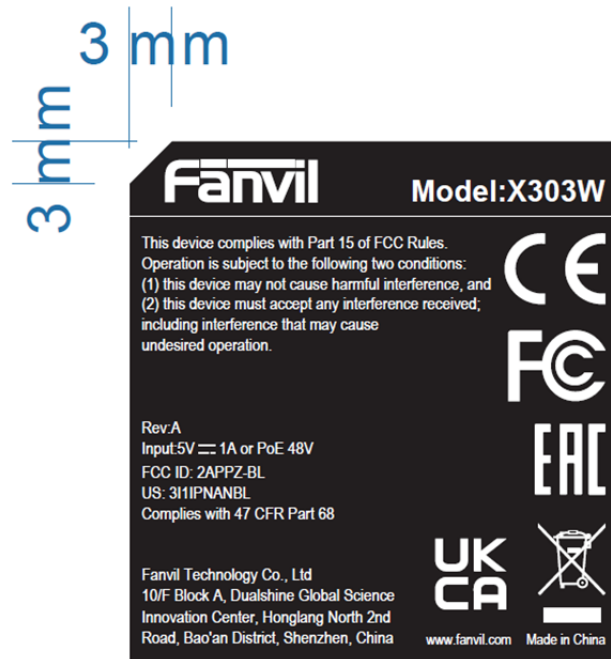

## Label

34.8X36.8mm

## Label Location