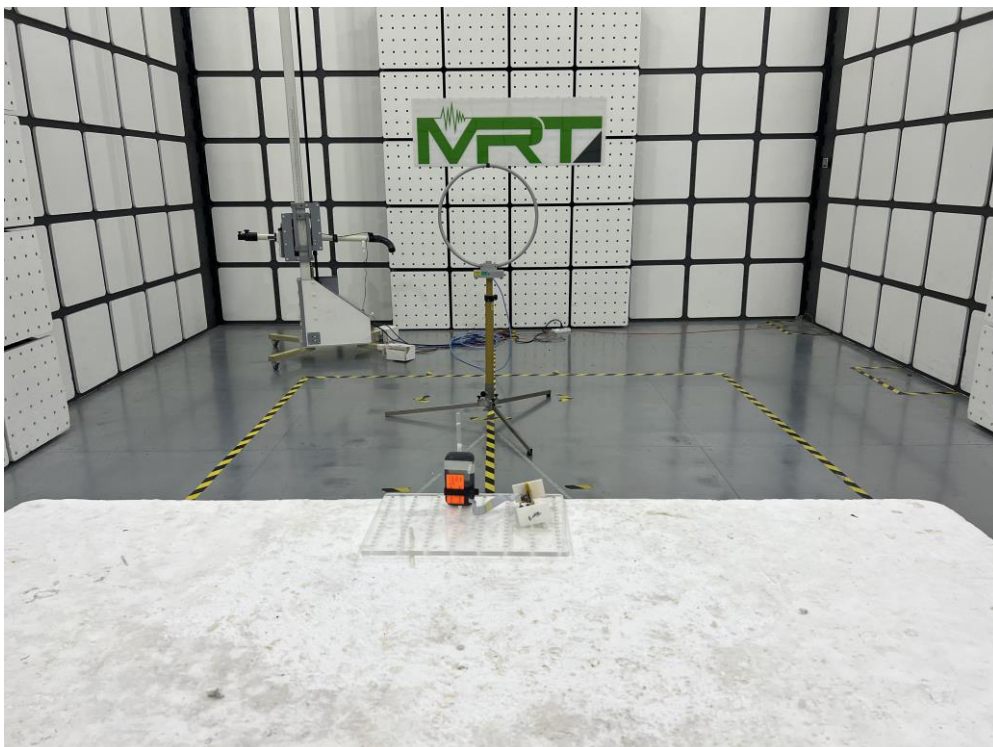

Test Setup Photo

Description: Radiated Spurious Emission Test Setup for Below 30MHz (SRD)

Description: Radiated Spurious Emission Test Setup for Below 1GHz (SRD)

Description: Radiated Spurious Emission Test Setup for for Above 1GHz (SRD)

Description: Radiated Spurious Emission Test Setup for Below 30MHz (BLE)

Description: Radiated Spurious Emission Test Setup for Below 1GHz (BLE)

Description: Radiated Spurious Emission Test Setup for Above 1GHz

Description: Radiated Spurious Emission Test Setup for Above 18GHz

Description: Radiated Restricted Band Edge Test Setup for SRD

Description: Radiated Restricted Band Edge Test Setup for BLE

Description: RF Conducted Test Setup for SRD

Description: RF Conducted Test Setup for BLE

DRG