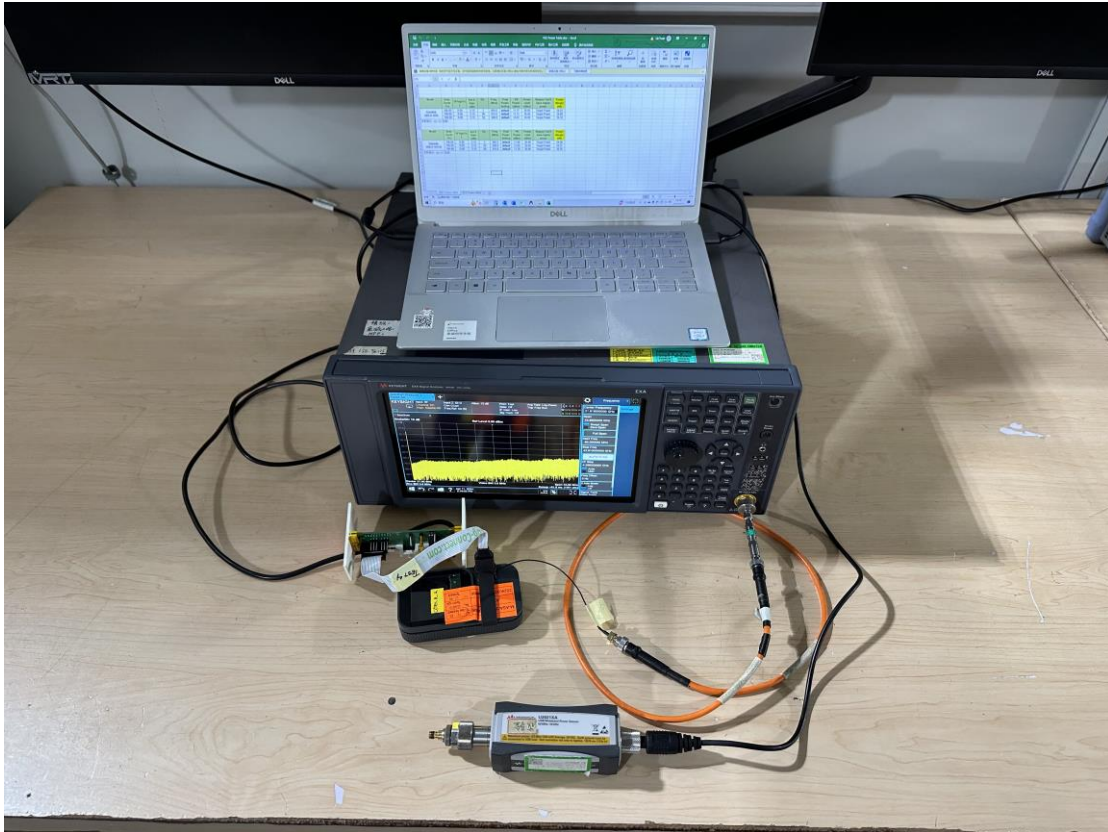

Test Setup Photo

Description: Radiated Spurious Emission Test Setup for Below 30MHz (SRD)

Description: Radiated Spurious Emission Test Setup for Below 1GHz (SRD)

Description: Radiated Spurious Emission Test Setup for for Above 1GHz (SRD)

Description: Radiated Spurious Emission Test Setup for Below 30MHz (BLE)

Description: Radiated Spurious Emission Test Setup for Below 1GHz (BLE)

Description: Radiated Spurious Emission Test Setup for Above 1GHz

Description: Radiated Spurious Emission Test Setup for Above 18GHz

Description: Radiated Restricted Band Edge Test Setup for SRD

Description: Radiated Restricted Band Edge Test Setup for BLE

Description: RF Conducted Test Setup for SRD

Description: RF Conducted Test Setup for BLE

DRG