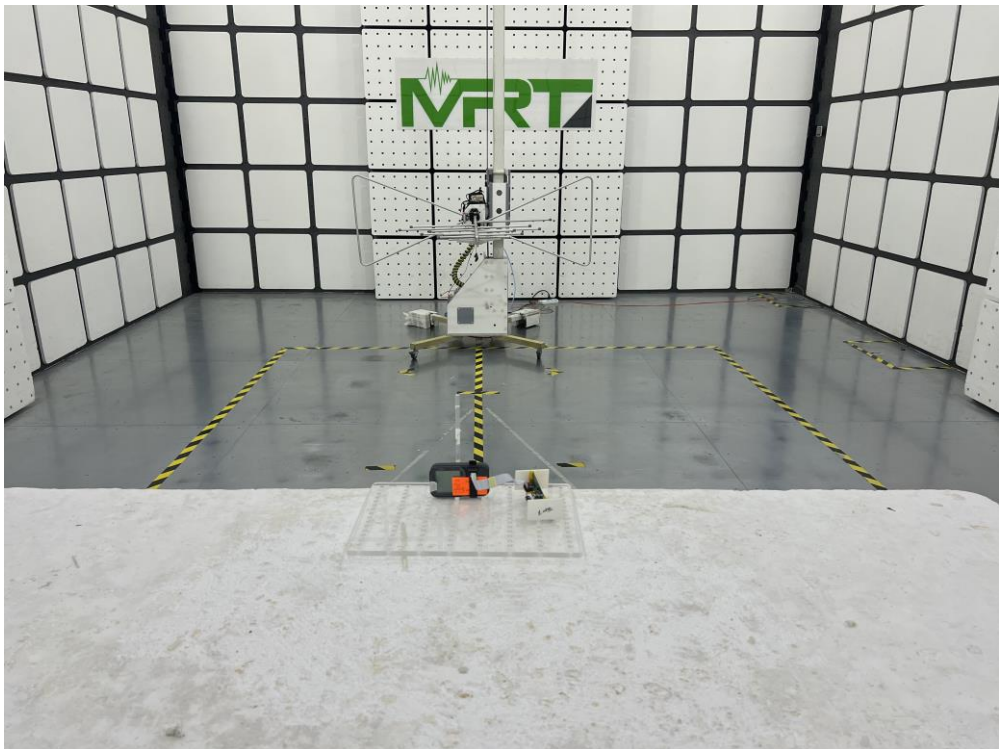

Test Setup Photo

Description: Radiated Spurious Emission Test Setup for Below 30MHz (SRD)

Description: Radiated Spurious Emission Test Setup for Below 1GHz (SRD)

Description: Radiated Spurious Emission Test Setup for for Above 1GHz (SRD)

Description: Radiated Spurious Emission Test Setup for Below 30MHz (BLE)

Description: Radiated Spurious Emission Test Setup for Below 1GHz (BLE)

Description: Radiated Spurious Emission Test Setup for Above 1GHz

Description: Radiated Spurious Emission Test Setup for Above 18GHz

Description: Radiated Restricted Band Edge Test Setup for SRD

Description: Radiated Restricted Band Edge Test Setup for BLE

Description: RF Conducted Test Setup for SRD

Description: RF Conducted Test Setup for BLE

DRG