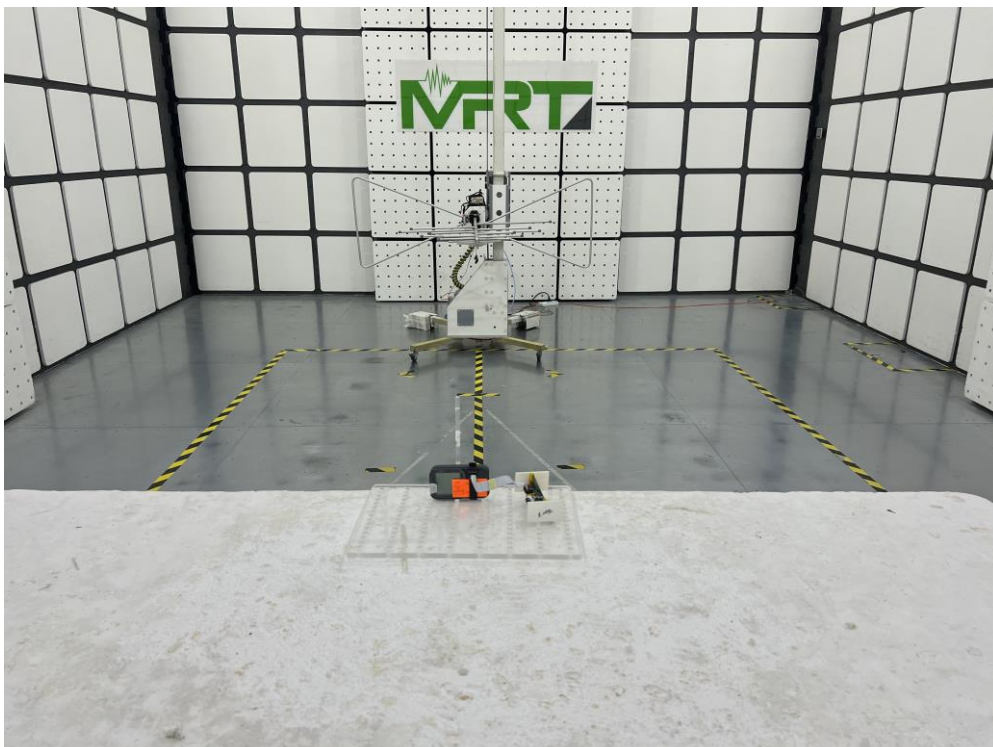

Test Setup Photo

Description: Radiated Spurious Emission Test Setup for Below 30MHz (SRD)

Description: Radiated Spurious Emission Test Setup for Below 1GHz (SRD)

Description: Radiated Spurious Emission Test Setup for for Above 1GHz (SRD)

Description: Radiated Spurious Emission Test Setup for Below 30MHz (BLE)

Description: Radiated Spurious Emission Test Setup for Below 1GHz (BLE)

Description: Radiated Spurious Emission Test Setup for Above 1GHz

Description: Radiated Spurious Emission Test Setup for Above 18GHz

Description: Radiated Restricted Band Edge Test Setup for SRD

Description: Radiated Restricted Band Edge Test Setup for BLE

Description: RF Conducted Test Setup for SRD

Description: RF Conducted Test Setup for BLE

DRG