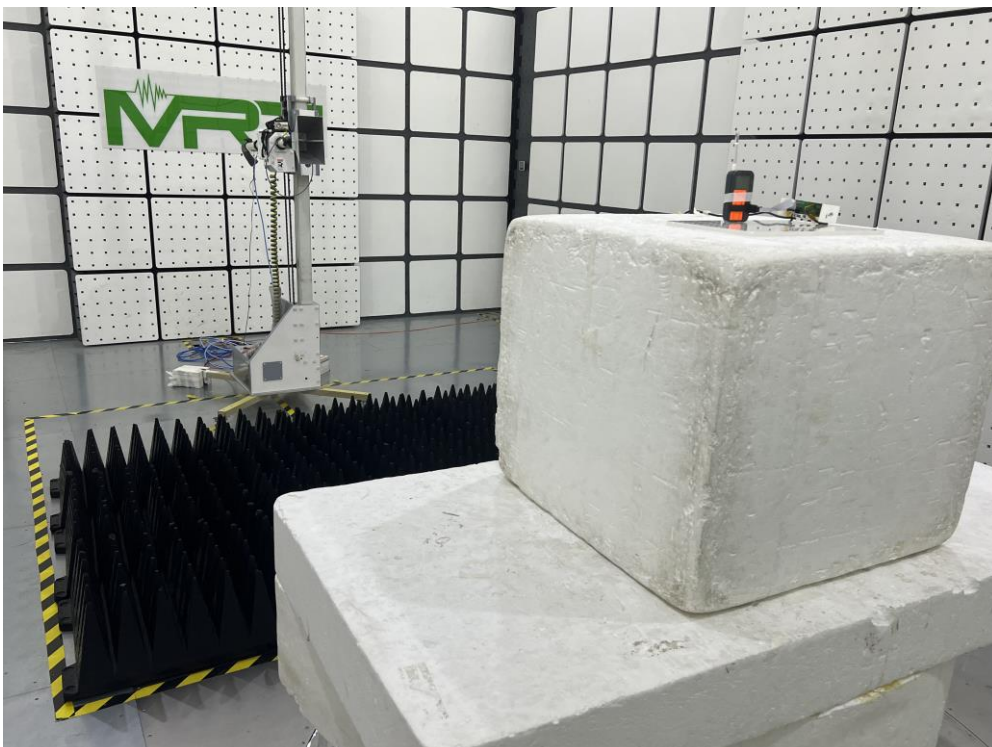

Test Setup Photo

Description: Radiated Spurious Emission Test Setup for Below 30MHz (SRD)

Description: Radiated Spurious Emission Test Setup for Below 1GHz (SRD)

Description: Radiated Spurious Emission Test Setup for for Above 1GHz (SRD)

Description: Radiated Spurious Emission Test Setup for Below 30MHz (BLE)

Description: Radiated Spurious Emission Test Setup for Below 1GHz (BLE)

Description: Radiated Spurious Emission Test Setup for Above 1GHz

Description: Radiated Spurious Emission Test Setup for Above 18GHz

Description: Radiated Restricted Band Edge Test Setup for SRD

Description: Radiated Restricted Band Edge Test Setup for BLE

Description: RF Conducted Test Setup for SRD

Description: RF Conducted Test Setup for BLE

DRG