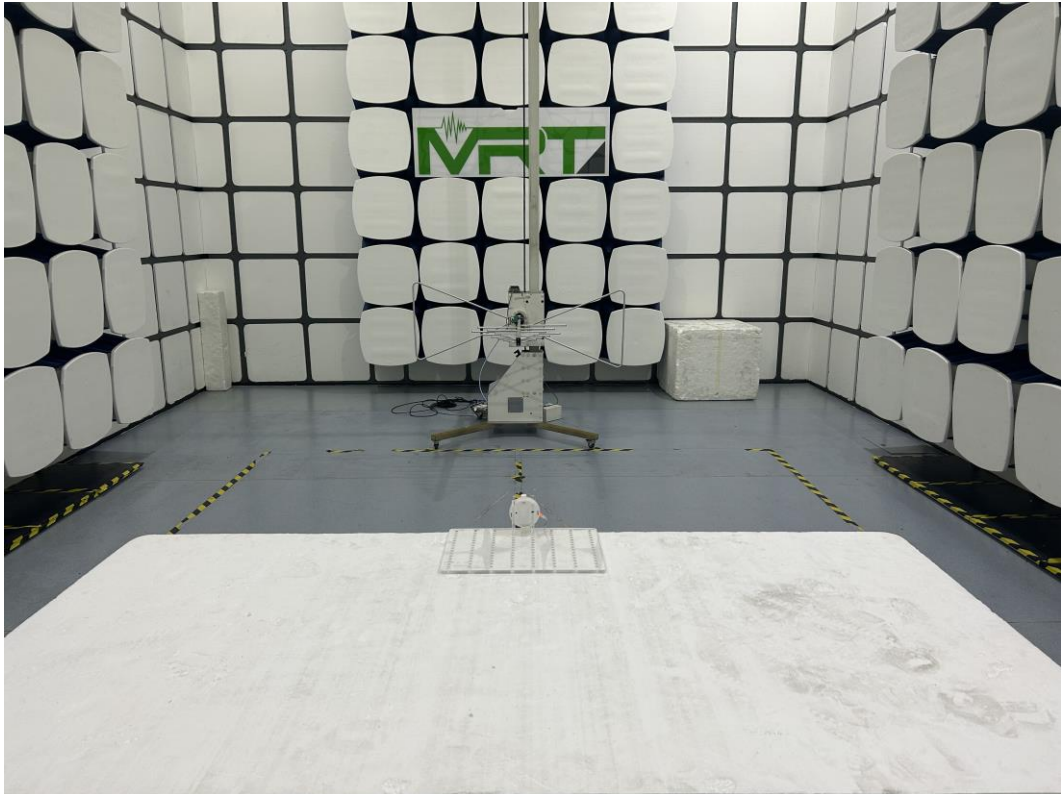

Test Setup Photo

Description: Radiated Spurious Emission Test Setup for Below 1GHz

Description: Radiated Spurious Emission Test Setup for Above 1GHz

Description: Radiated Restricted Band Edge Test Setup

Description: Conducted Test Setup