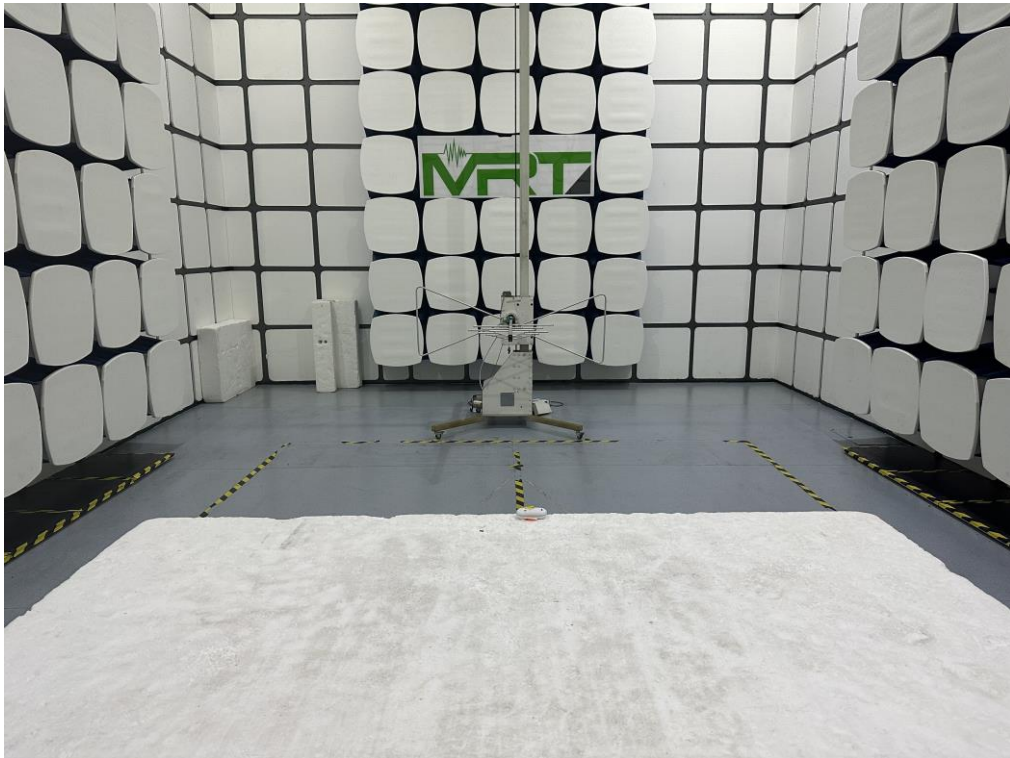

Test Setup Photo

Description: Radiated Spurious Emission Test Setup for Below 1GHz(SRD)

Description: Radiated Spurious Emission Test Setup for Above 1GHz(SRD)

Description: Radiated Spurious Emission Test Setup for Below 1GHz (BLE)

Description: Radiated Spurious Emission Test Setup for Above 1GHz(BLE)

Description: Radiated Restricted Band Edge Test Setup for SRD

Description: Radiated Restricted Band Edge Test Setup for BLE

Description: Conducted Test Setup for SRD

Description: Conducted Test Setup for BLE