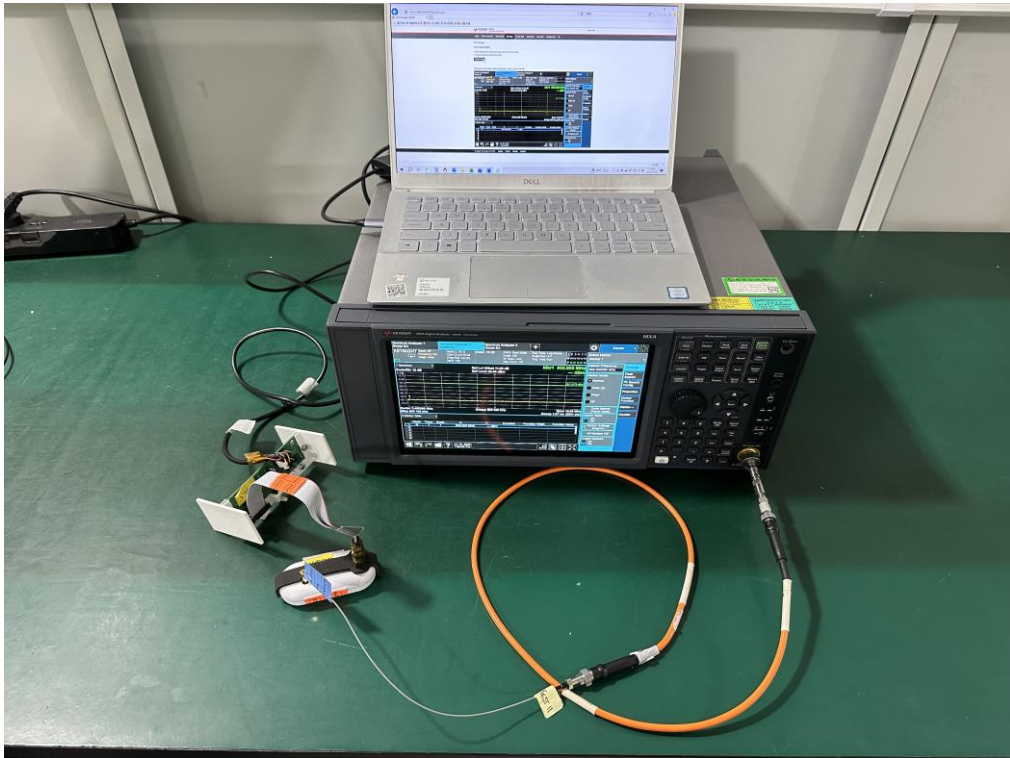

Test Setup Photo

Description: Radiated Spurious Emission Test Setup for Below 1GHz(SRD)

Description: Radiated Spurious Emission Test Setup for Above 1GHz(SRD)

Description: Radiated Spurious Emission Test Setup for Below 1GHz (BLE)

Description: Radiated Spurious Emission Test Setup for Above 1GHz(BLE)

Description: Radiated Restricted Band Edge Test Setup for SRD

Description: Radiated Restricted Band Edge Test Setup for BLE

Description: Conducted Test Setup for SRD

Description: Conducted Test Setup for BLE