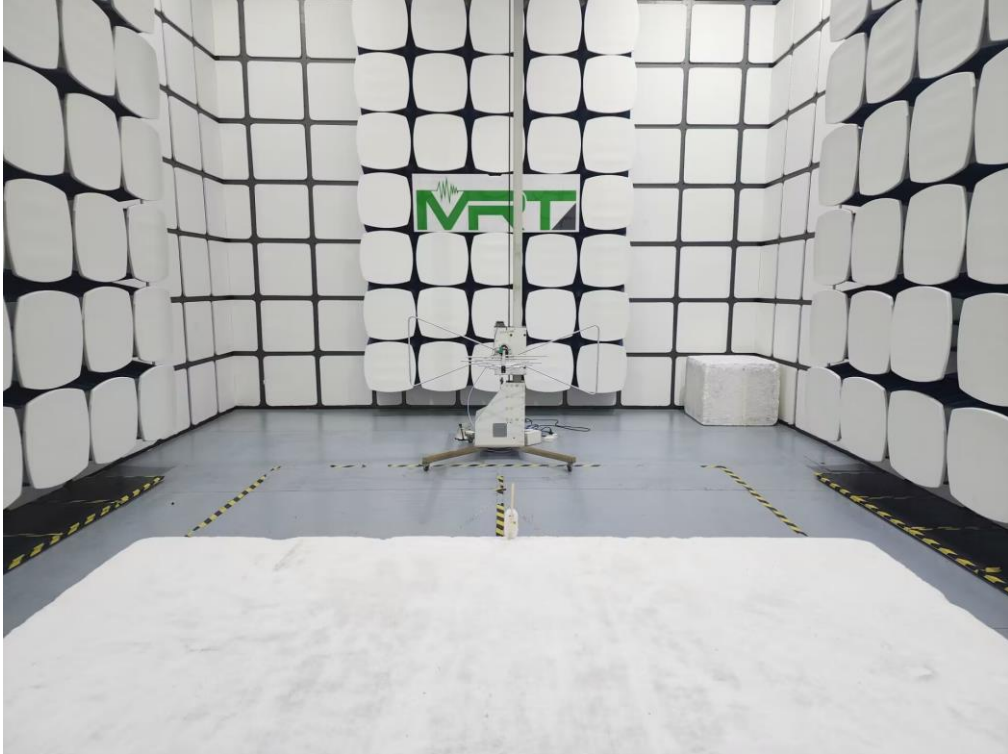

Test Setup Photo

Description: Radiated Spurious Emission Test Setup for Below 1GHz(SRD)

Description: Radiated Spurious Emission Test Setup for Above 1GHz(SRD)

Description: Radiated Spurious Emission Test Setup for Below 1GHz (BLE)

Description: Radiated Spurious Emission Test Setup for Above 1GHz(BLE)

Description: Radiated Restricted Band Edge Test Setup for SRD

Description: Radiated Restricted Band Edge Test Setup for BLE

Description: Conducted Test Setup for SRD

Description: Conducted Test Setup for BLE