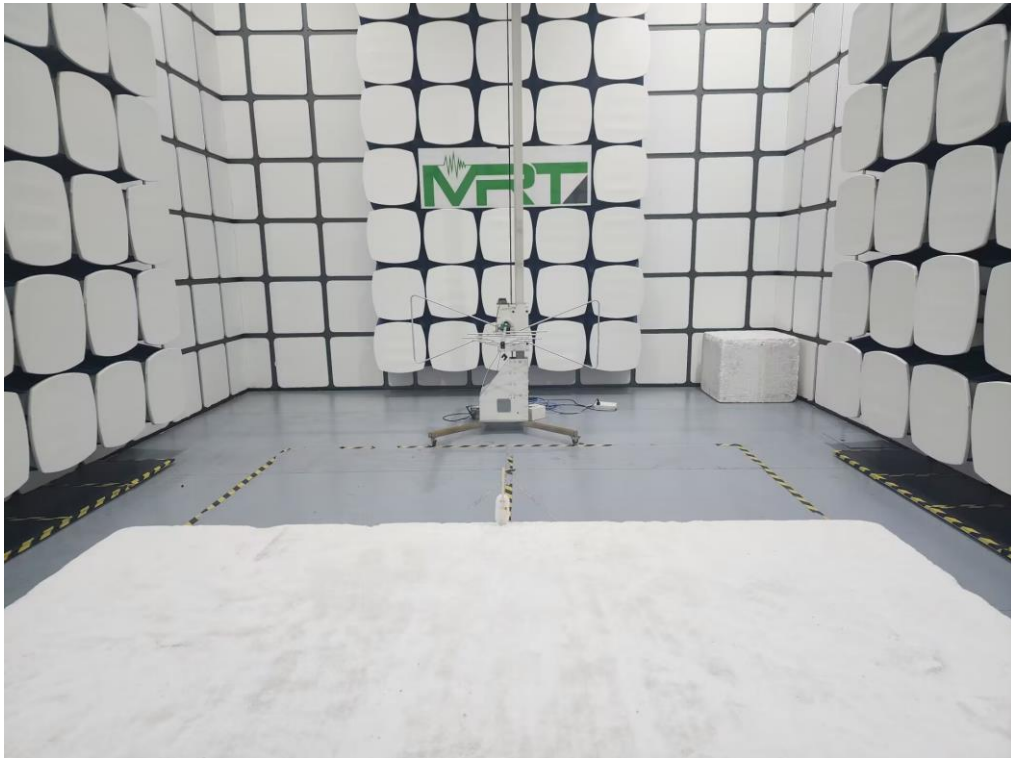

Test Setup Photo

Description: Radiated Spurious Emission Test Setup for Below 1GHz(SRD)

Description: Radiated Spurious Emission Test Setup for Above 1GHz(SRD)

Description: Radiated Spurious Emission Test Setup for Below 1GHz (BLE)

Description: Radiated Spurious Emission Test Setup for Above 1GHz(BLE)

Description: Radiated Restricted Band Edge Test Setup for SRD

Description: Radiated Restricted Band Edge Test Setup for BLE

Description: Conducted Test Setup for SRD

Description: Conducted Test Setup for BLE