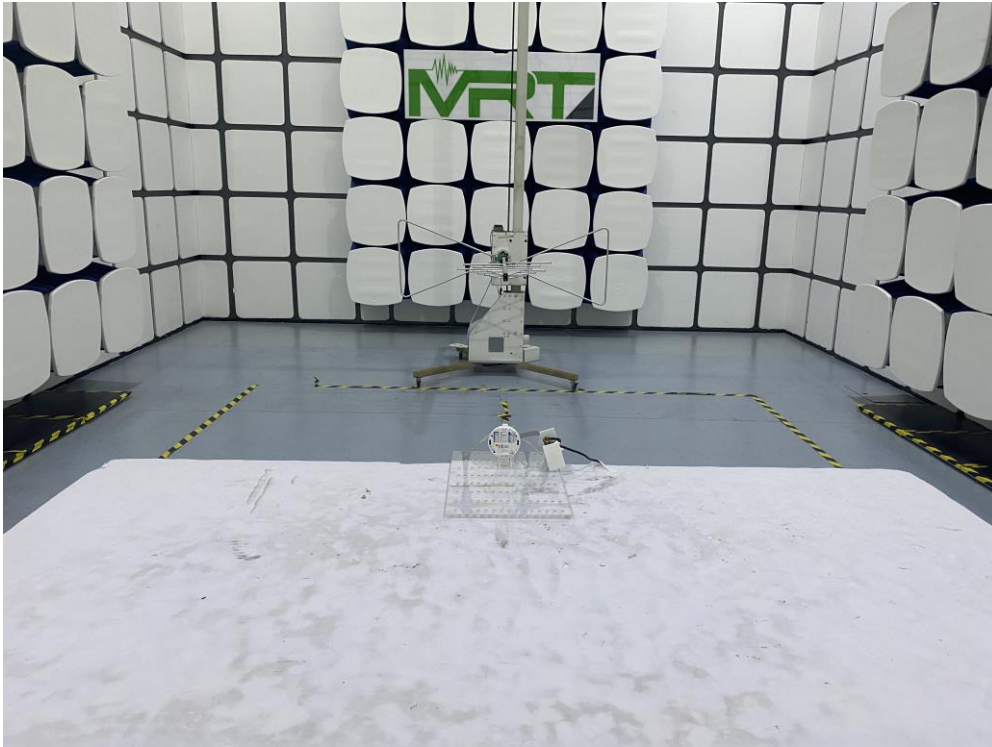

RF Test Setup Photo

Description: Radiated Spurious Emission Test Setup for Below 1GHz

Description: Radiated Spurious Emission Test Setup for Above 1GHz

Description: Conducted Test Setup