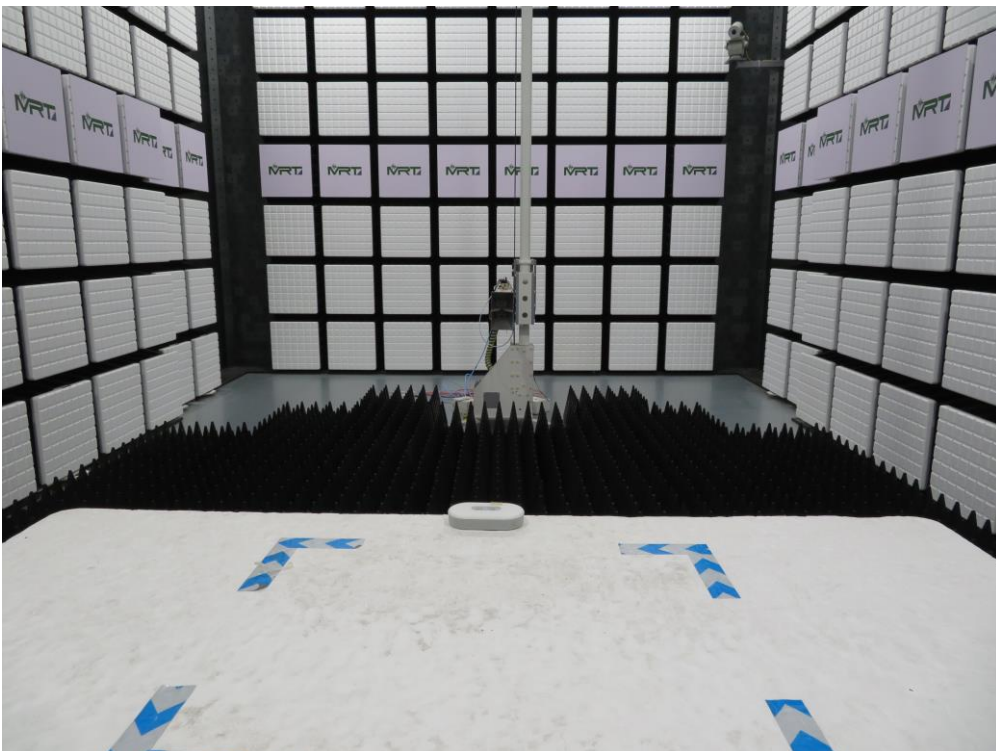

EMC Test Setup Photograph

Test Mode 2

Description: Front View of Conducted Emission Test Setup

Test Mode 2

Description: Back View of Conducted Emission Test Setup

Test Mode 1

Description: Radiated Emission Test Setup for 30MHz ~ 1GHz

Test Mode 1

Description: Radiated Emission Test Setup for 1GHz ~ 6GHz

Test Mode 2

Description: Radiated Emission Test Setup for 30MHz ~ 1GHz

Test Mode 2

Description: Radiated Emission Test Setup for 1GHz ~ 6GHz

RF Test Setup Photograph

Description: Front View of Conducted Emission Test Setup for Power Port

Description: Back View of Conducted Emission Test Setup for Power Port

Description: Radiated Spurious Emission Test Setup for Below 1GHz

Description: Radiated Spurious Emission Test Setup for Above 1GHz

Description: RF Conducted Test Setup