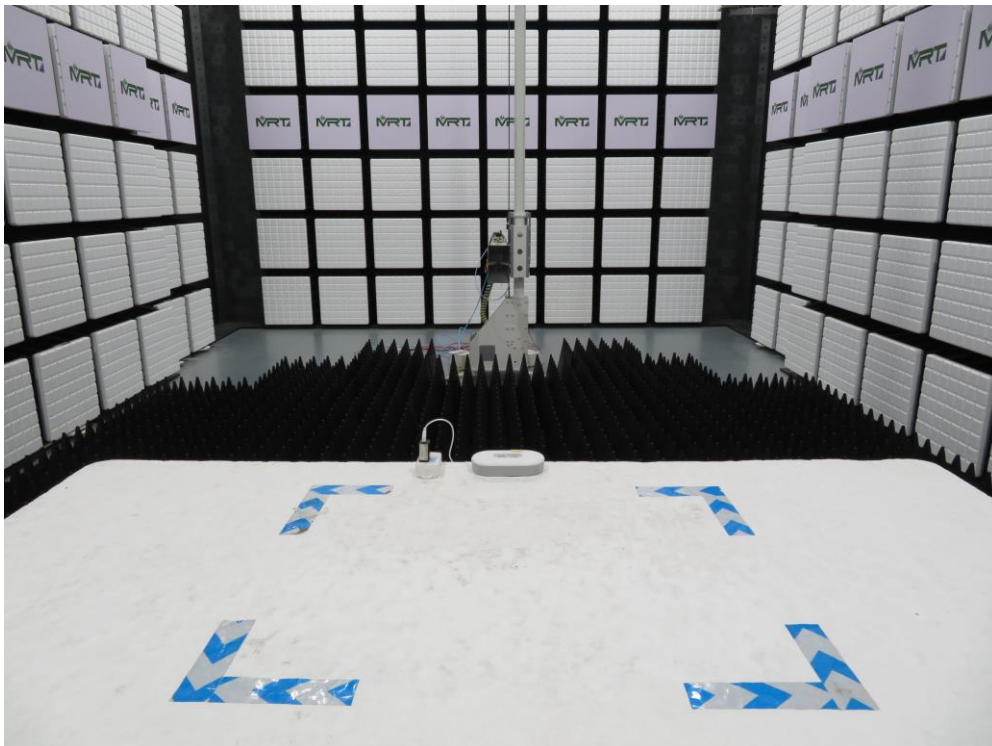

EMC Test Setup Photograph

Test Mode 2

Description: Front View of Conducted Emission Test Setup

Test Mode 2

Description: Back View of Conducted Emission Test Setup

Test Mode 1

Description: Radiated Emission Test Setup for 30MHz ~ 1GHz

Test Mode 1

Description: Radiated Emission Test Setup for 1GHz ~ 6GHz

Test Mode 2

Description: Radiated Emission Test Setup for 30MHz ~ 1GHz

Test Mode 2

Description: Radiated Emission Test Setup for 1GHz ~ 6GHz

RF Test Setup Photograph

Description: Front View of Conducted Emission Test Setup for Power Port

Description: Back View of Conducted Emission Test Setup for Power Port

Description: Radiated Spurious Emission Test Setup for Below 1GHz

Description: Radiated Spurious Emission Test Setup for Above 1GHz

Description: RF Conducted Test Setup