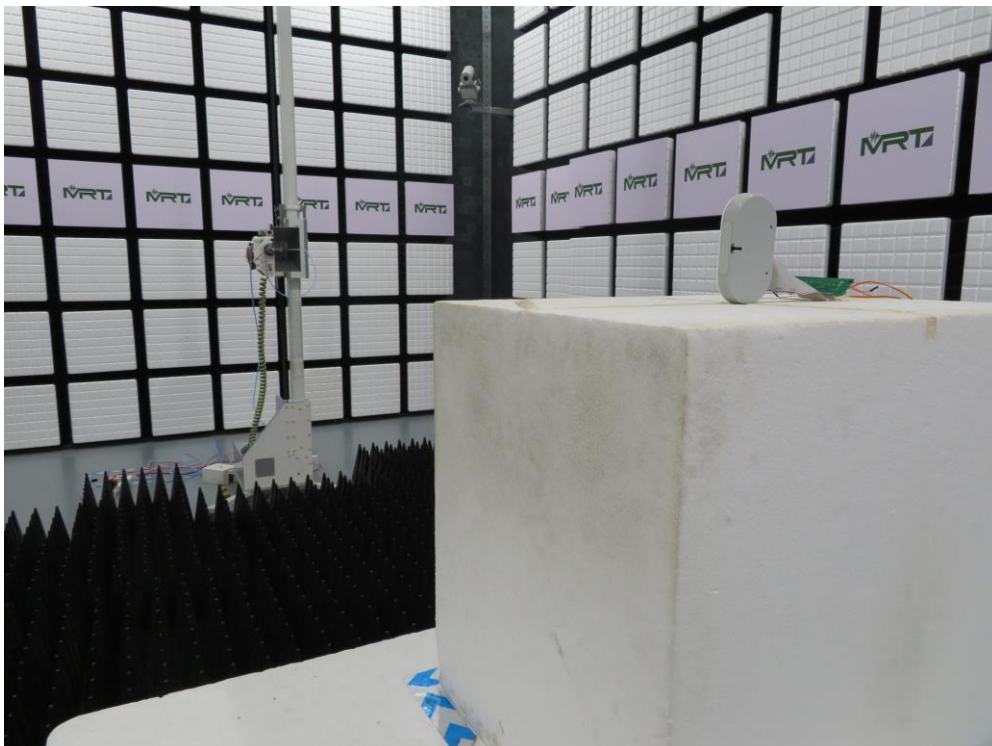

RF Test Setup Photograph

Description: Front View of Conducted Emission Test Setup for Power Port

Description: Back View of Conducted Emission Test Setup for Power Port

Description: Radiated Spurious Emission Test Setup for Below 1GHz

Description: Radiated Spurious Emission Test Setup for Above 1GHz

Description: RF Conducted Test Setup