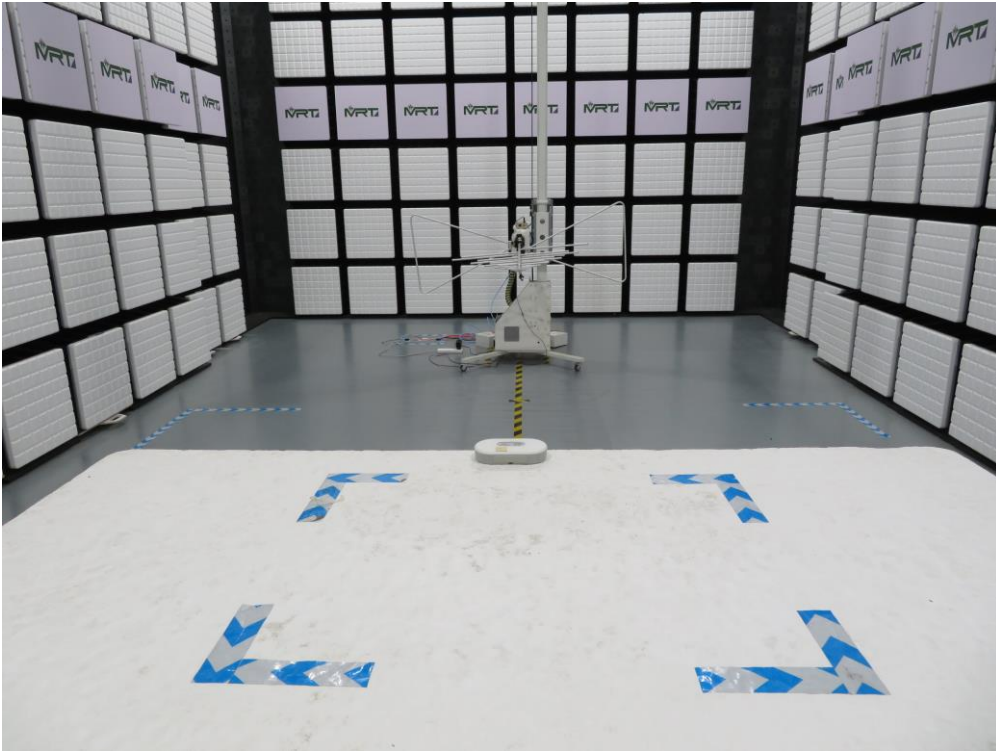

EMC Test Setup Photograph

Test Mode 2

Description: Front View of Conducted Emission Test Setup

Test Mode 2

Description: Back View of Conducted Emission Test Setup

Test Mode 1

Description: Radiated Emission Test Setup for 30MHz ~ 1GHz

Test Mode 1

Description: Radiated Emission Test Setup for 1GHz ~ 6GHz

Test Mode 2

Description: Radiated Emission Test Setup for 30MHz ~ 1GHz

Test Mode 2

Description: Radiated Emission Test Setup for 1GHz ~ 6GHz

RF Test Setup Photograph

Description: Front View of Conducted Emission Test Setup for Power Port

Description: Back View of Conducted Emission Test Setup for Power Port

Description: Radiated Spurious Emission Test Setup for Below 1GHz

Description: Radiated Spurious Emission Test Setup for Above 1GHz

Description: RF Conducted Test Setup