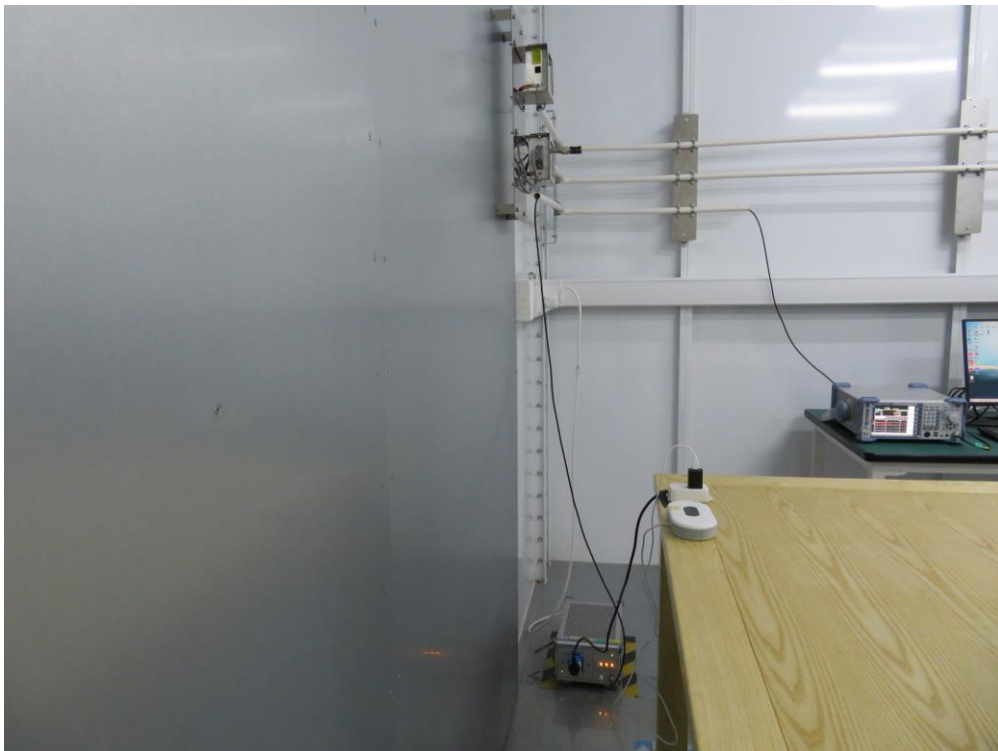

EMC Test Setup Photograph

Test Mode 2

Description: Front View of Conducted Emission Test Setup

Test Mode 2

Description: Back View of Conducted Emission Test Setup

Test Mode 1

Description: Radiated Emission Test Setup for 30MHz ~ 1GHz

Test Mode 1

Description: Radiated Emission Test Setup for 1GHz ~ 6GHz

Test Mode 2

Description: Radiated Emission Test Setup for 30MHz ~ 1GHz

Test Mode 2

Description: Radiated Emission Test Setup for 1GHz ~ 6GHz

RF Test Setup Photograph

Description: Front View of Conducted Emission Test Setup for Power Port

Description: Back View of Conducted Emission Test Setup for Power Port

Description: Radiated Spurious Emission Test Setup for Below 1GHz

Description: Radiated Spurious Emission Test Setup for Above 1GHz

Description: RF Conducted Test Setup