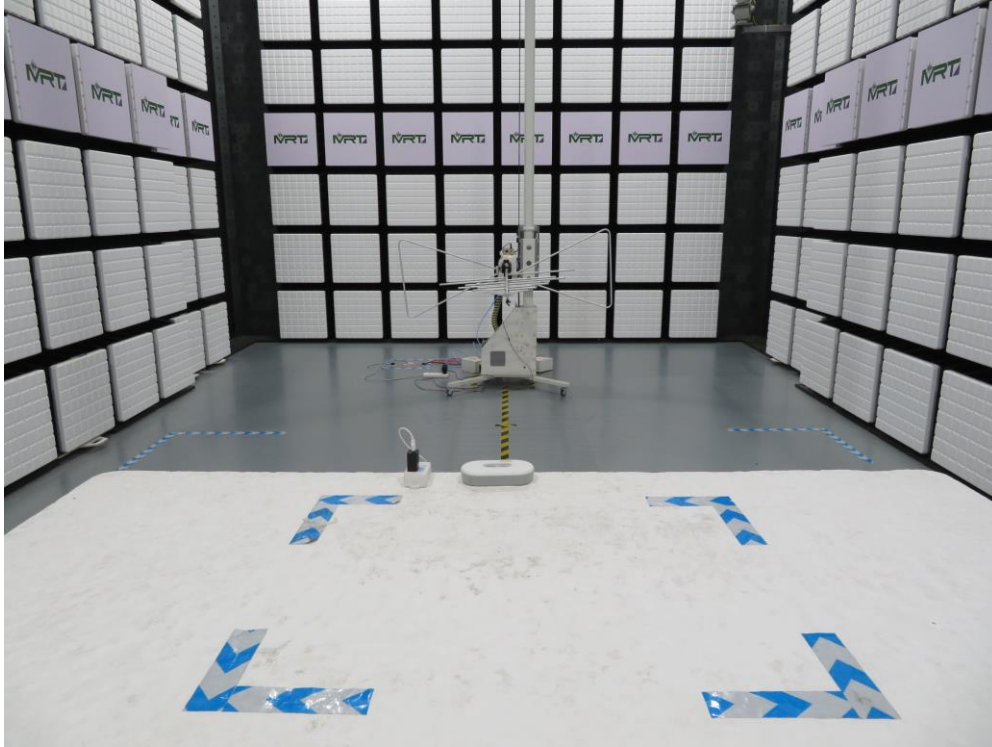

EMC Test Setup Photograph

Test Mode 2

Description: Front View of Conducted Emission Test Setup

Test Mode 2

Description: Back View of Conducted Emission Test Setup

Test Mode 1

Description: Radiated Emission Test Setup for 30MHz ~ 1GHz

Test Mode 1

Description: Radiated Emission Test Setup for 1GHz ~ 6GHz

Test Mode 2

Description: Radiated Emission Test Setup for 30MHz ~ 1GHz

Test Mode 2

Description: Radiated Emission Test Setup for 1GHz ~ 6GHz

RF Test Setup Photograph

Description: Front View of Conducted Emission Test Setup for Power Port

Description: Back View of Conducted Emission Test Setup for Power Port

Description: Radiated Spurious Emission Test Setup for Below 1GHz

Description: Radiated Spurious Emission Test Setup for Above 1GHz

Description: RF Conducted Test Setup