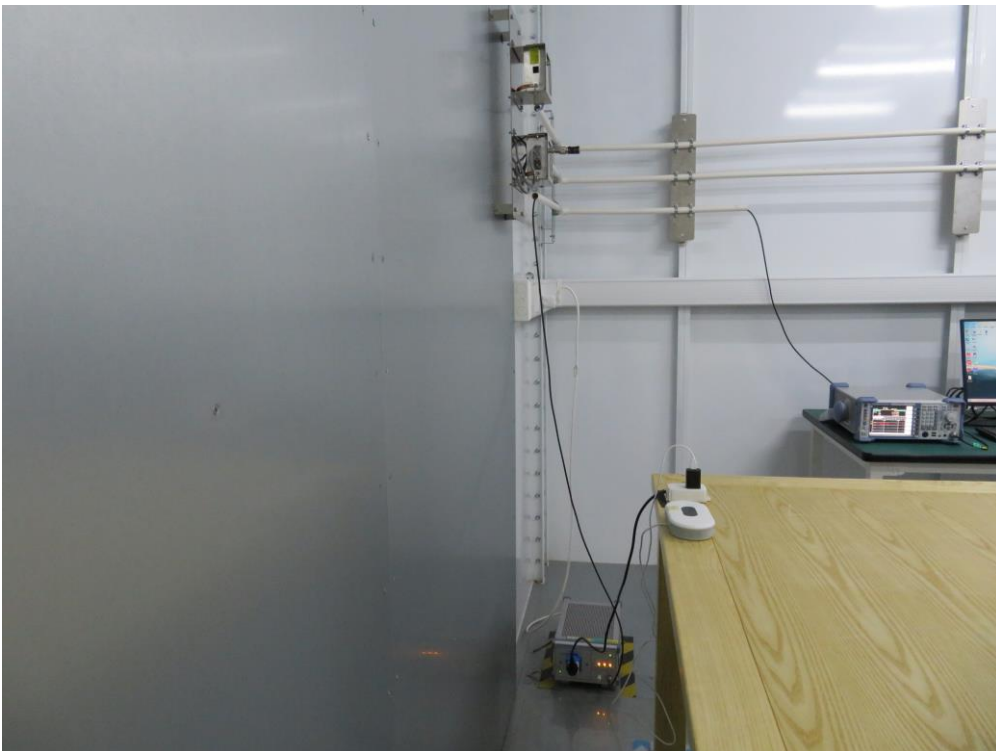

EMC Test Setup Photograph

Test Mode 2

Description: Front View of Conducted Emission Test Setup

Test Mode 2

Description: Back View of Conducted Emission Test Setup

Test Mode 1

Description: Radiated Emission Test Setup for 30MHz ~ 1GHz

Test Mode 1

Description: Radiated Emission Test Setup for 1GHz ~ 6GHz

Test Mode 2

Description: Radiated Emission Test Setup for 30MHz ~ 1GHz

Test Mode 2

Description: Radiated Emission Test Setup for 1GHz ~ 6GHz

RF Test Setup Photograph

Description: Front View of Conducted Emission Test Setup for Power Port

Description: Back View of Conducted Emission Test Setup for Power Port

Description: Radiated Spurious Emission Test Setup for Below 1GHz

Description: Radiated Spurious Emission Test Setup for Above 1GHz

Description: RF Conducted Test Setup