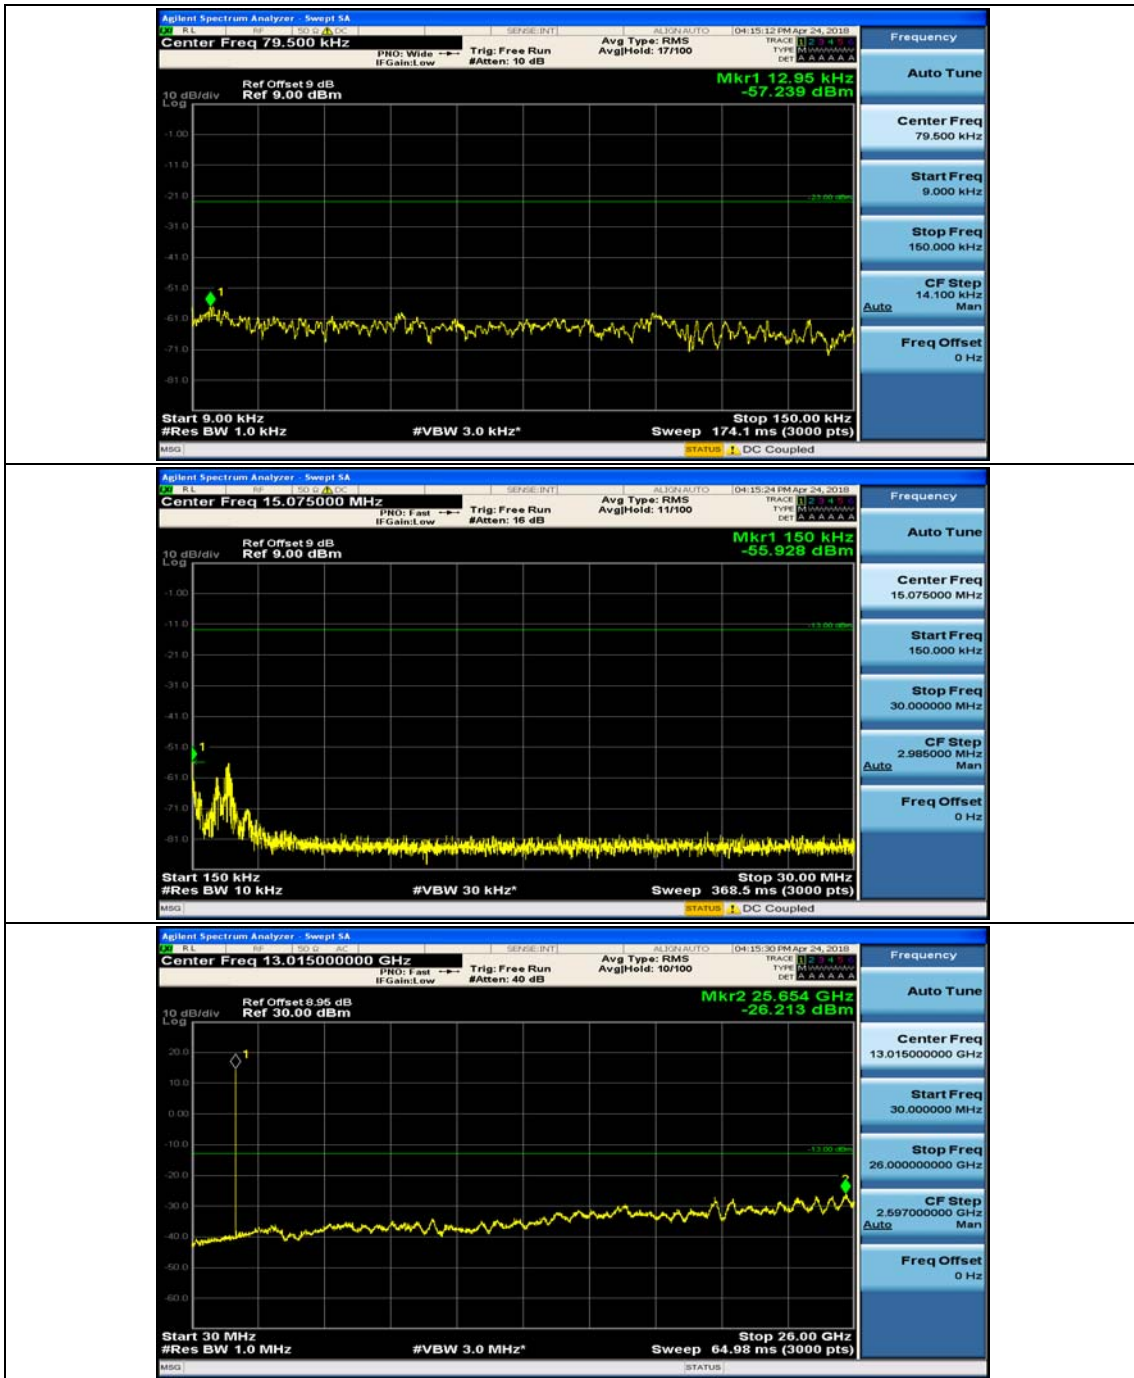

Channel Bandwidth: 5 MHz

(Channel Bandwidth: 5 MHz)_MCH_QPSK_1RB#0

(Channel Bandwidth: 5 MHz)_MCH_QPSK_1RB#12

(Channel Bandwidth: 5 MHz)_HCH_QPSK_1RB#0

(Channel Bandwidth: 5 MHz)_HCH_QPSK_1RB#12

(Channel Bandwidth: 5 MHz)_LCH_16QAM_1RB#0

(Channel Bandwidth: 5 MHz)_LCH_16QAM_1RB#12

(Channel Bandwidth: 5 MHz)_MCH_16QAM_1RB#0

(Channel Bandwidth: 5 MHz)_MCH_16QAM_1RB#12

(Channel Bandwidth: 5 MHz)_HCH_16QAM_1RB#0

(Channel Bandwidth: 5 MHz)_HCH_16QAM_1RB#12

Channel Bandwidth: 10 MHz

Channel Bandwidth: 10 MHz_MCH_QPSK_1RB#0

Channel Bandwidth: 10 MHz_MCH_QPSK_1RB#24

Channel Bandwidth: 10 MHz_HCH_QPSK_1RB#0

Channel Bandwidth: 10 MHz_HCH_QPSK_1RB#24

Channel Bandwidth: 10 MHz_LCH_16QAM_1RB#0