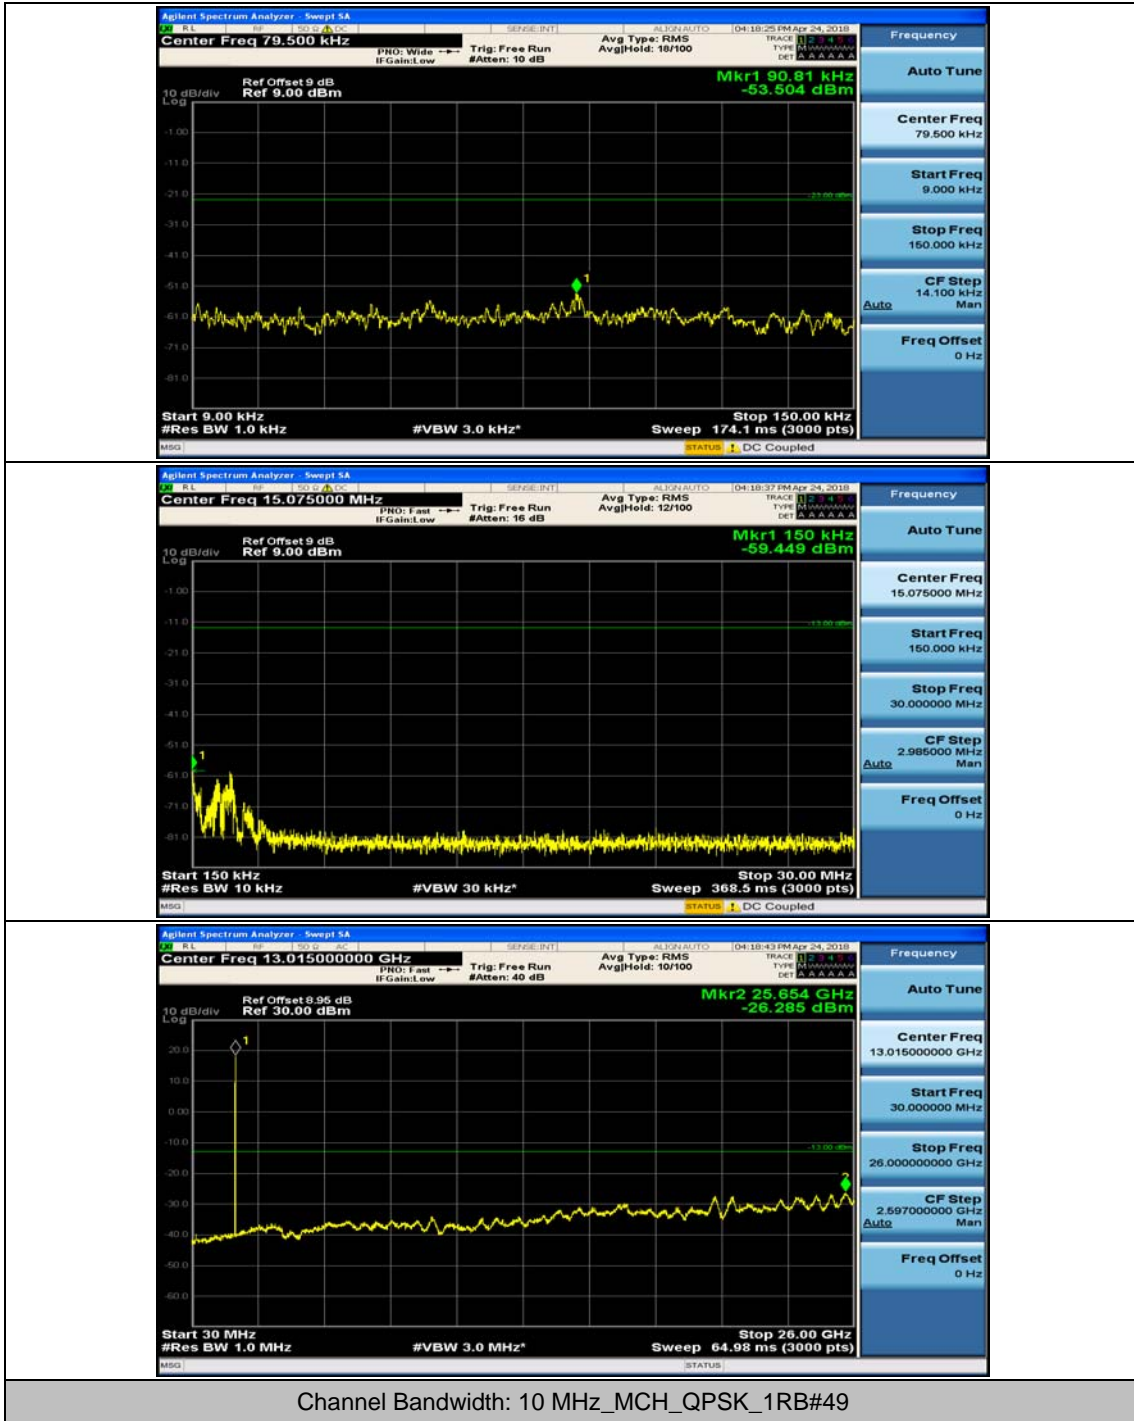

Channel Bandwidth: 10 MHz

Channel Bandwidth: 10 MHz_MCH_QPSK_1RB#0

Channel Bandwidth: 10 MHz_MCH_QPSK_1RB#24

Channel Bandwidth: 10 MHz_HCH_QPSK_1RB#0

Channel Bandwidth: 10 MHz_HCH_QPSK_1RB#24

Channel Bandwidth: 10 MHz_LCH_16QAM_1RB#0

Channel Bandwidth: 10 MHz_LCH_16QAM_1RB#24

Channel Bandwidth: 10 MHz_MCH_16QAM_1RB#0

Channel Bandwidth: 10 MHz_MCH_16QAM_1RB#24