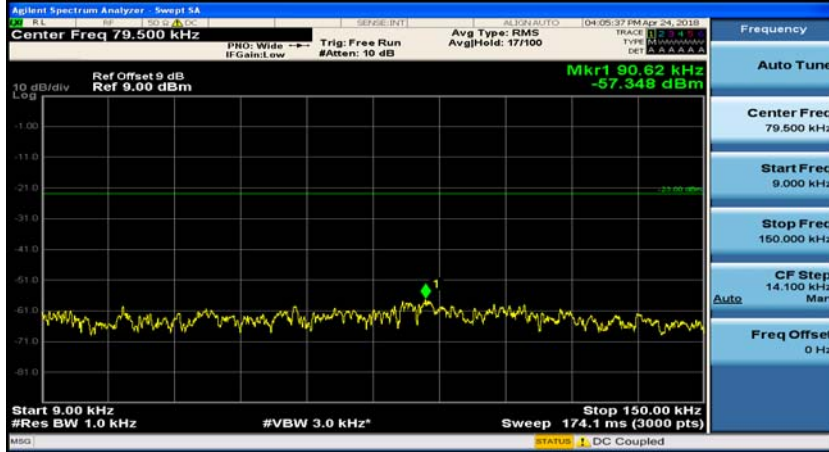

Channel Bandwidth: 3 MHz

(Channel Bandwidth: 3 MHz)_MCH_QPSK_1RB#0

(Channel Bandwidth: 3 MHz)_MCH_QPSK_1RB#7

(Channel Bandwidth: 3 MHz)_HCH_QPSK_1RB#0

(Channel Bandwidth: 3 MHz)_HCH_QPSK_1RB#7

(Channel Bandwidth: 3 MHz)_LCH_16QAM_1RB#0

(Channel Bandwidth: 3 MHz)_LCH_16QAM_1RB#7

(Channel Bandwidth: 3 MHz)_MCH_16QAM_1RB#0

(Channel Bandwidth: 3 MHz)_MCH_16QAM_1RB#7

(Channel Bandwidth: 3 MHz)_HCH_16QAM_1RB#0

(Channel Bandwidth: 3 MHz)_HCH_16QAM_1RB#7