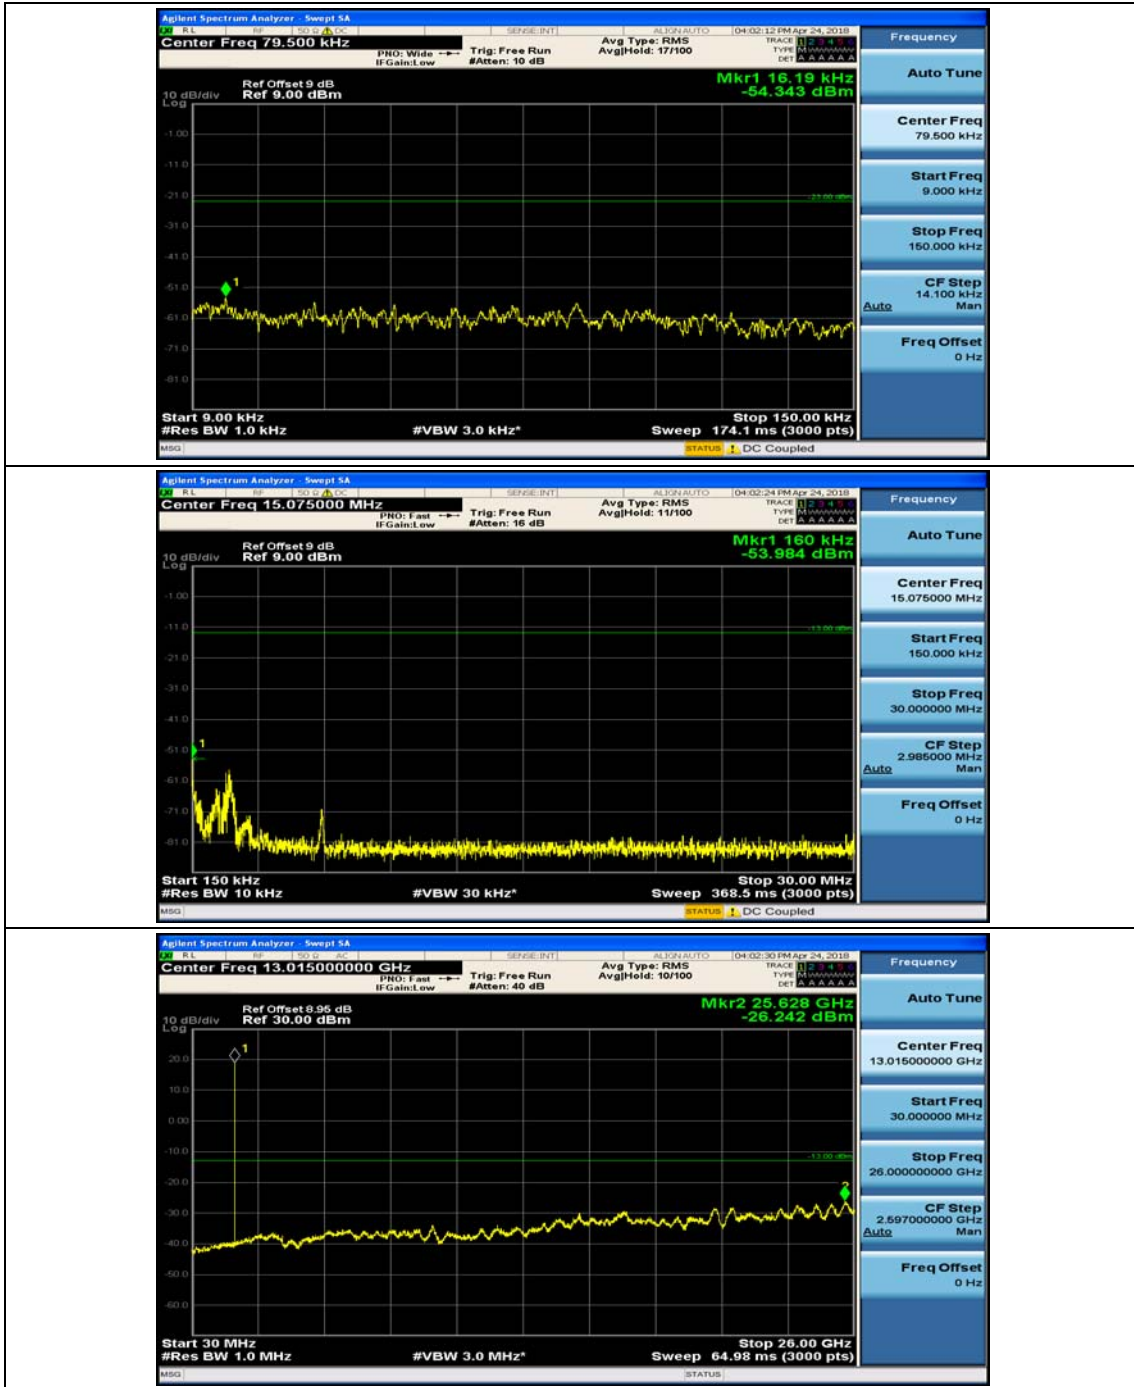

Channel Bandwidth: 3 MHz

(Channel Bandwidth: 3 MHz)_MCH_QPSK_1RB#0

(Channel Bandwidth: 3 MHz)_MCH_QPSK_1RB#7

(Channel Bandwidth: 3 MHz)_HCH_QPSK_1RB#0

(Channel Bandwidth: 3 MHz)_HCH_QPSK_1RB#7

(Channel Bandwidth: 3 MHz)_LCH_16QAM_1RB#0

(Channel Bandwidth: 3 MHz)_LCH_16QAM_1RB#7

(Channel Bandwidth: 3 MHz)_MCH_16QAM_1RB#0

(Channel Bandwidth: 3 MHz)_MCH_16QAM_1RB#7

(Channel Bandwidth: 3 MHz)_HCH_16QAM_1RB#0

(Channel Bandwidth: 3 MHz)_HCH_16QAM_1RB#7

Channel Bandwidth: 5 MHz

(Channel Bandwidth: 5 MHz)_MCH_QPSK_1RB#0

(Channel Bandwidth: 5 MHz)_MCH_QPSK_1RB#12

(Channel Bandwidth: 5 MHz)_HCH_QPSK_1RB#0

(Channel Bandwidth: 5 MHz)_HCH_QPSK_1RB#12

(Channel Bandwidth: 5 MHz)_LCH_16QAM_1RB#0