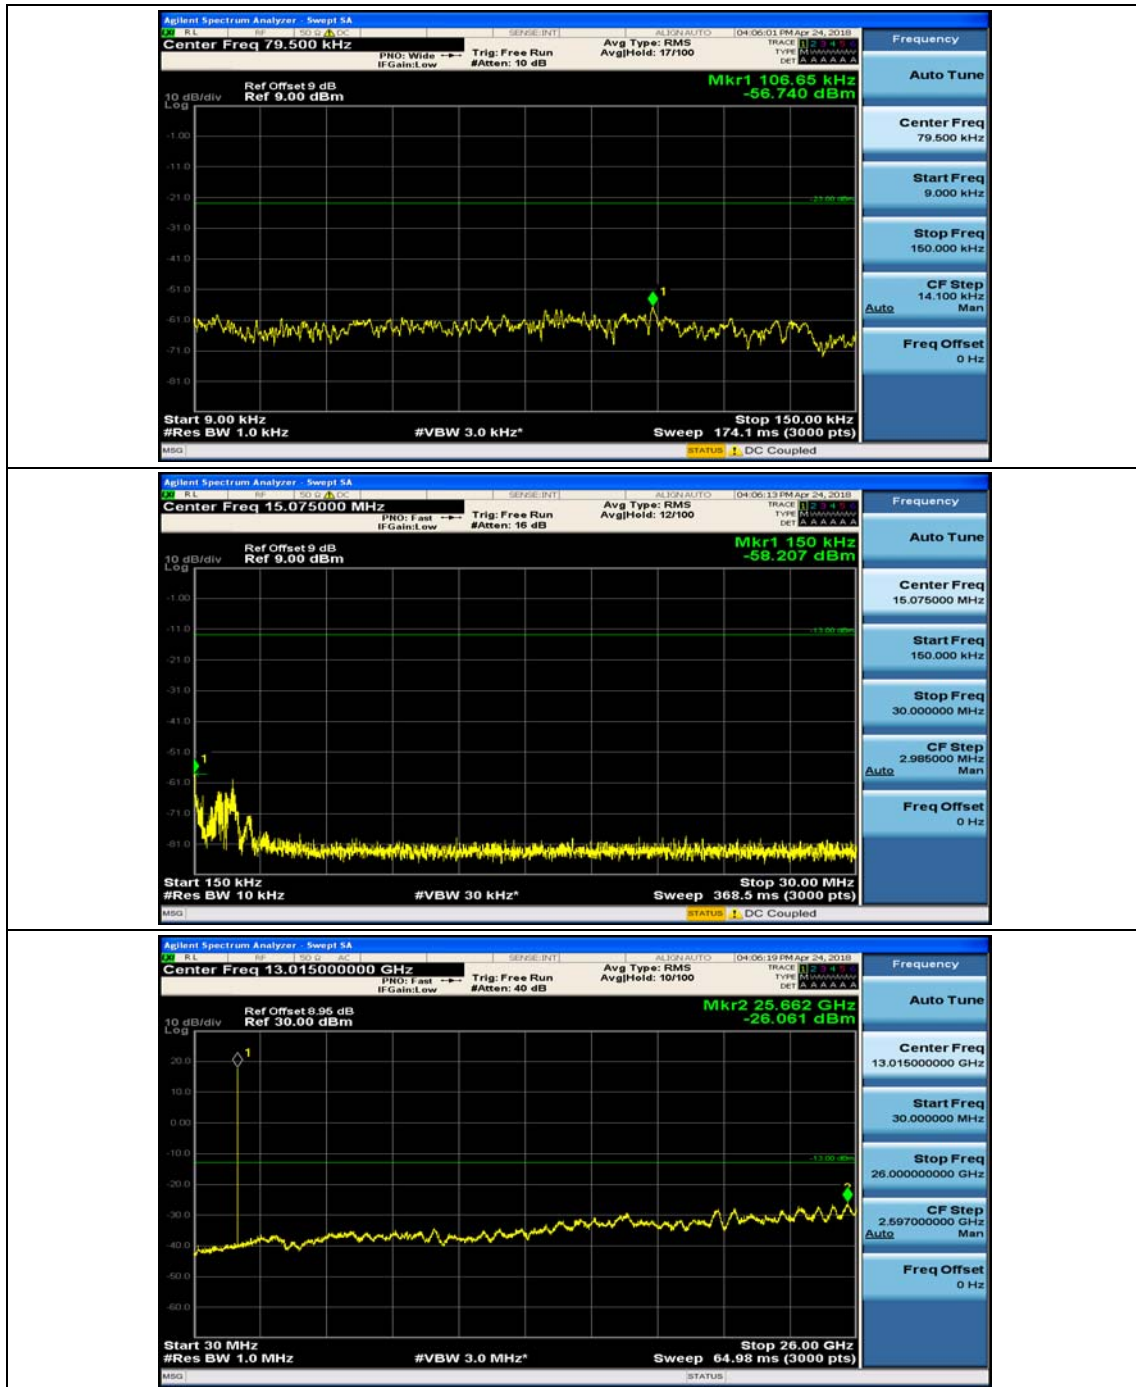

Channel Bandwidth: 3 MHz

(Channel Bandwidth: 3 MHz)_MCH_QPSK_1RB#0

(Channel Bandwidth: 3 MHz)_MCH_QPSK_1RB#7

(Channel Bandwidth: 3 MHz)_HCH_QPSK_1RB#0

(Channel Bandwidth: 3 MHz)_HCH_QPSK_1RB#7

(Channel Bandwidth: 3 MHz)_LCH_16QAM_1RB#0

(Channel Bandwidth: 3 MHz)_LCH_16QAM_1RB#7

(Channel Bandwidth: 3 MHz)_MCH_16QAM_1RB#0

(Channel Bandwidth: 3 MHz)_MCH_16QAM_1RB#7

(Channel Bandwidth: 3 MHz)_HCH_16QAM_1RB#0

(Channel Bandwidth: 3 MHz)_HCH_16QAM_1RB#7

Channel Bandwidth: 5 MHz

(Channel Bandwidth: 5 MHz)_MCH_QPSK_1RB#0

(Channel Bandwidth: 5 MHz)_MCH_QPSK_1RB#12

(Channel Bandwidth: 5 MHz)_HCH_QPSK_1RB#0

(Channel Bandwidth: 5 MHz)_HCH_QPSK_1RB#12

(Channel Bandwidth: 5 MHz)_LCH_16QAM_1RB#0