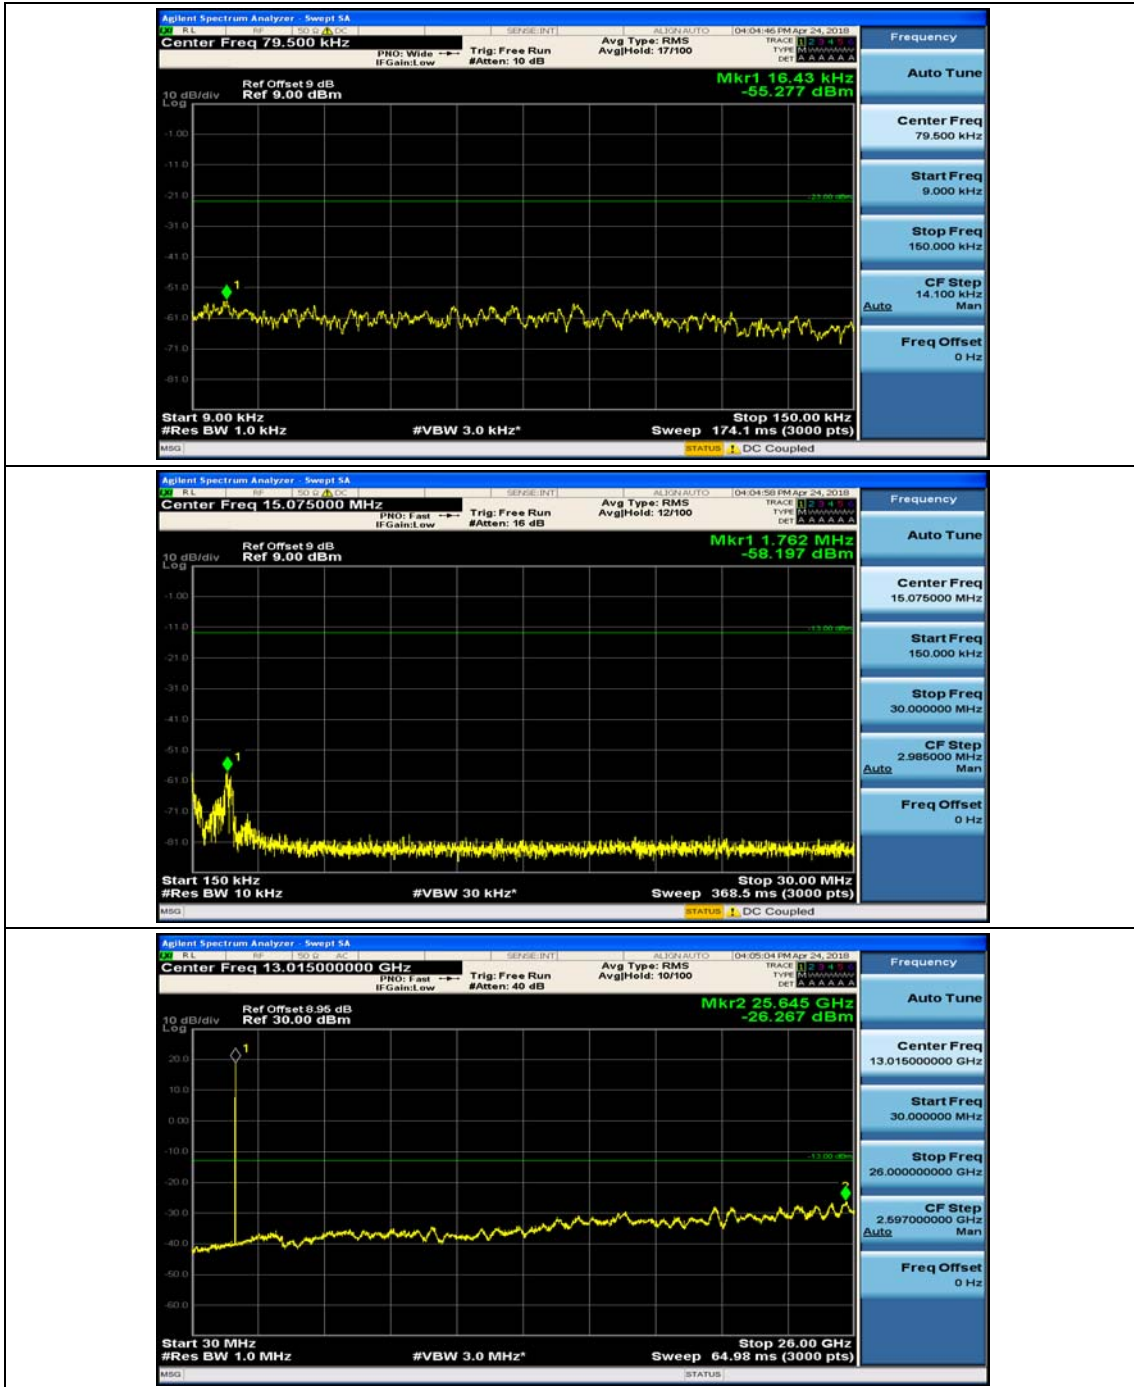

Channel Bandwidth: 3 MHz

(Channel Bandwidth: 3 MHz)_MCH_QPSK_1RB#0

(Channel Bandwidth: 3 MHz)_MCH_QPSK_1RB#7

(Channel Bandwidth: 3 MHz)_HCH_QPSK_1RB#0

(Channel Bandwidth: 3 MHz)_HCH_QPSK_1RB#7

(Channel Bandwidth: 3 MHz)_LCH_16QAM_1RB#0

(Channel Bandwidth: 3 MHz)_LCH_16QAM_1RB#7

(Channel Bandwidth: 3 MHz)_MCH_16QAM_1RB#0

(Channel Bandwidth: 3 MHz)_MCH_16QAM_1RB#7

(Channel Bandwidth: 3 MHz)_HCH_16QAM_1RB#0

(Channel Bandwidth: 3 MHz)_HCH_16QAM_1RB#7

Channel Bandwidth: 5 MHz

(Channel Bandwidth: 5 MHz)_MCH_QPSK_1RB#0

(Channel Bandwidth: 5 MHz)_MCH_QPSK_1RB#12

(Channel Bandwidth: 5 MHz)_HCH_QPSK_1RB#0

(Channel Bandwidth: 5 MHz)_HCH_QPSK_1RB#12

(Channel Bandwidth: 5 MHz)_LCH_16QAM_1RB#0