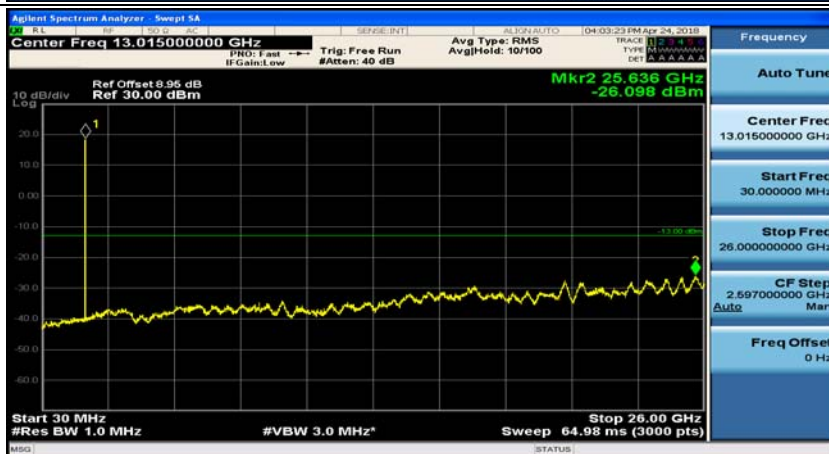

Channel Bandwidth: 3 MHz

(Channel Bandwidth: 3 MHz)_MCH_QPSK_1RB#0

(Channel Bandwidth: 3 MHz)_MCH_QPSK_1RB#7

(Channel Bandwidth: 3 MHz)_HCH_QPSK_1RB#0

(Channel Bandwidth: 3 MHz)_HCH_QPSK_1RB#7

(Channel Bandwidth: 3 MHz)_LCH_16QAM_1RB#0

(Channel Bandwidth: 3 MHz)_LCH_16QAM_1RB#7

(Channel Bandwidth: 3 MHz)_MCH_16QAM_1RB#0

(Channel Bandwidth: 3 MHz)_MCH_16QAM_1RB#7

(Channel Bandwidth: 3 MHz)_HCH_16QAM_1RB#0

(Channel Bandwidth: 3 MHz)_HCH_16QAM_1RB#7