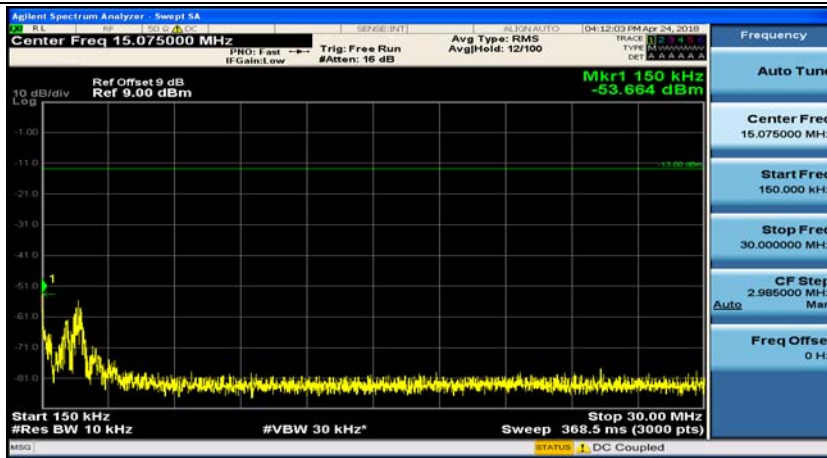

(Channel Bandwidth: 5 MHz)_MCH_16QAM_1RB#0