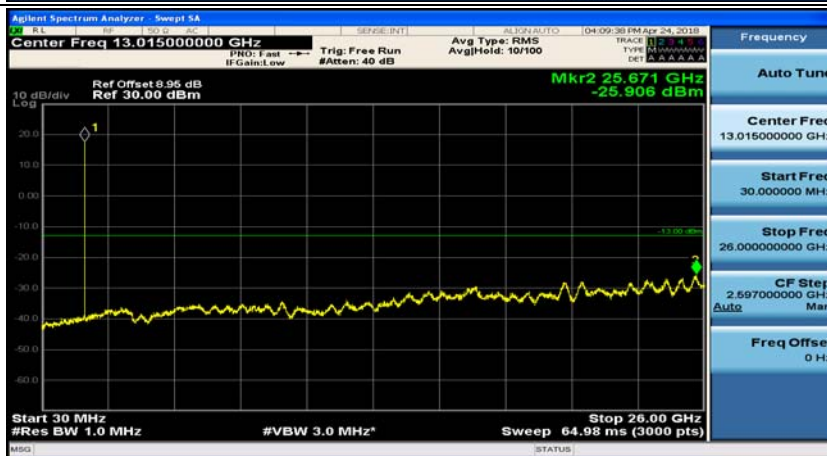

Channel Bandwidth: 5 MHz

(Channel Bandwidth: 5 MHz)_MCH_QPSK_1RB#0

(Channel Bandwidth: 5 MHz)_MCH_QPSK_1RB#12

(Channel Bandwidth: 5 MHz)_HCH_QPSK_1RB#0

(Channel Bandwidth: 5 MHz)_HCH_QPSK_1RB#12

(Channel Bandwidth: 5 MHz)_LCH_16QAM_1RB#0