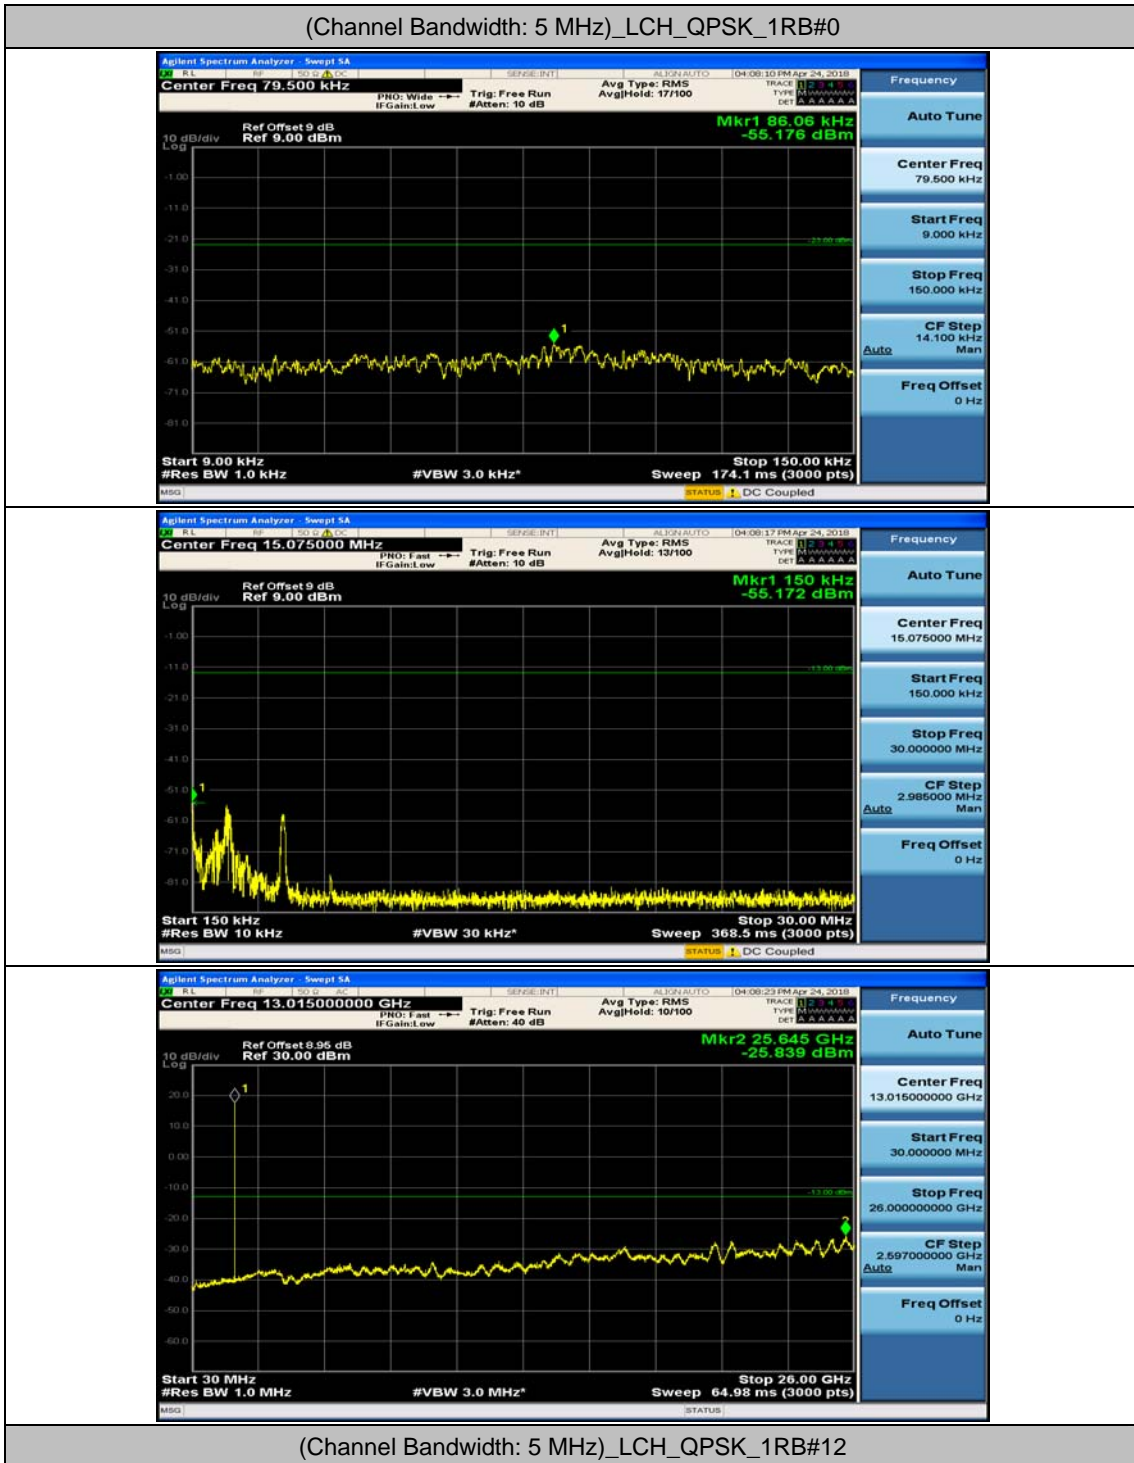

Channel Bandwidth: 3 MHz

(Channel Bandwidth: 3 MHz)_MCH_QPSK_1RB#0

(Channel Bandwidth: 3 MHz)_MCH_QPSK_1RB#7

(Channel Bandwidth: 3 MHz)_HCH_QPSK_1RB#0

(Channel Bandwidth: 3 MHz)_HCH_QPSK_1RB#7

(Channel Bandwidth: 3 MHz)_LCH_16QAM_1RB#0

(Channel Bandwidth: 3 MHz)_LCH_16QAM_1RB#7

(Channel Bandwidth: 3 MHz)_MCH_16QAM_1RB#0

(Channel Bandwidth: 3 MHz)_MCH_16QAM_1RB#7

(Channel Bandwidth: 3 MHz)_HCH_16QAM_1RB#0

(Channel Bandwidth: 3 MHz)_HCH_16QAM_1RB#7

Channel Bandwidth: 5 MHz

(Channel Bandwidth: 5 MHz)_MCH_QPSK_1RB#0

(Channel Bandwidth: 5 MHz)_MCH_QPSK_1RB#12

(Channel Bandwidth: 5 MHz)_HCH_QPSK_1RB#0

(Channel Bandwidth: 5 MHz)_HCH_QPSK_1RB#12

(Channel Bandwidth: 5 MHz)_LCH_16QAM_1RB#0