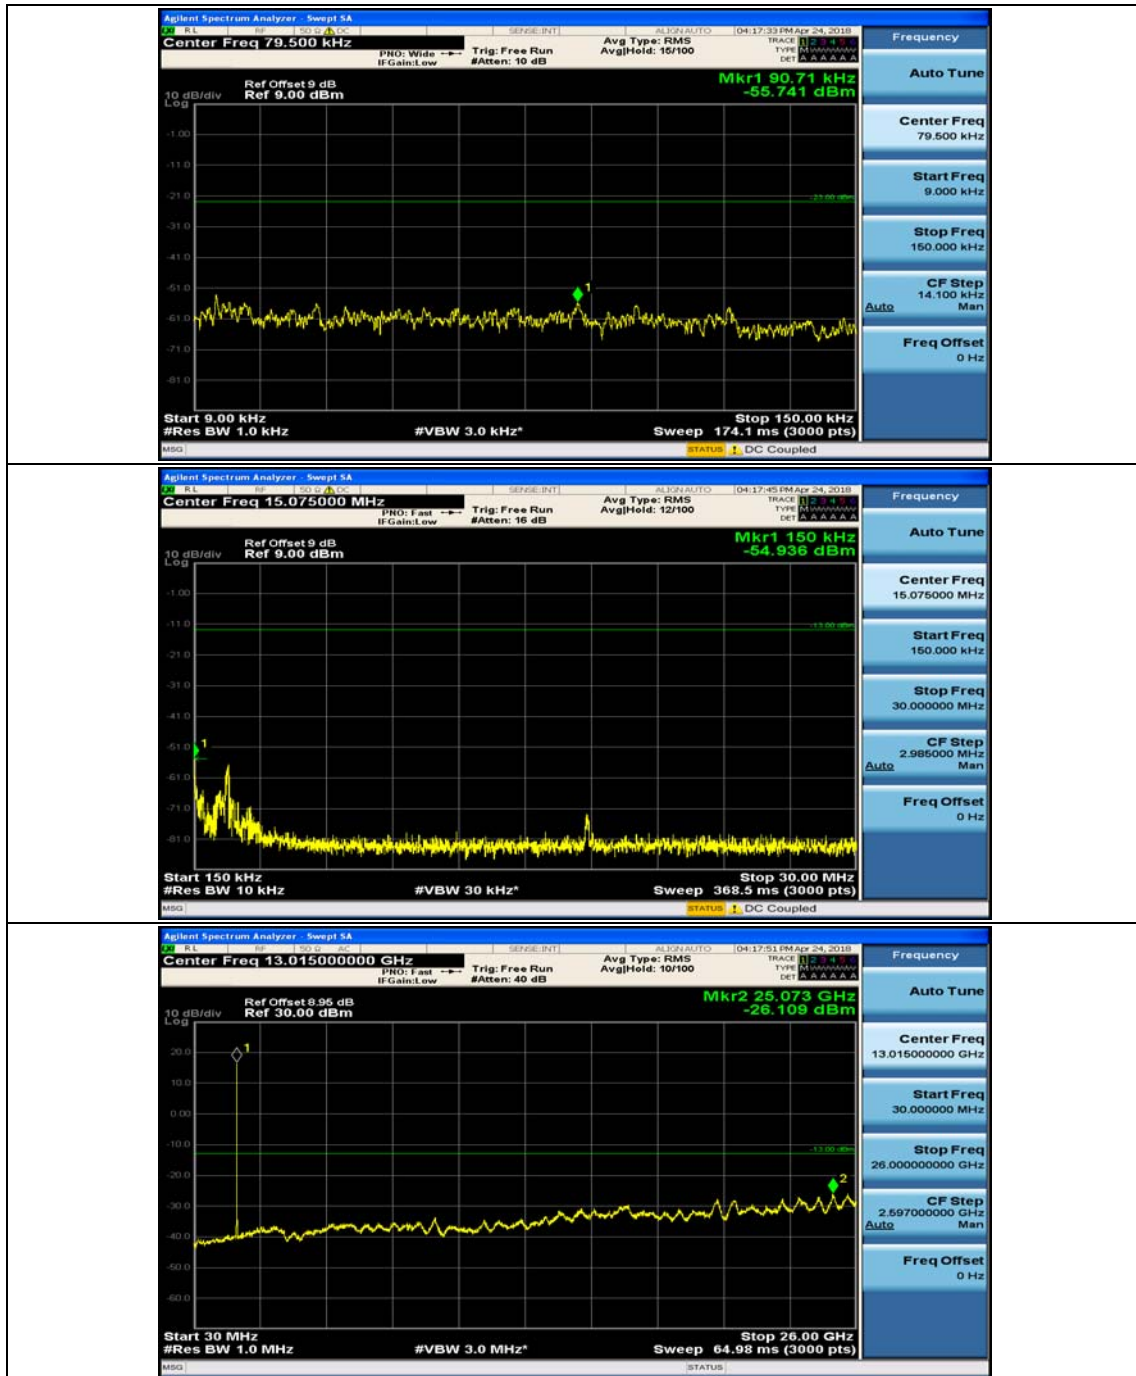

Channel Bandwidth: 10 MHz

Channel Bandwidth: 10 MHz_MCH_QPSK_1RB#0

Channel Bandwidth: 10 MHz_MCH_QPSK_1RB#24

Channel Bandwidth: 10 MHz_HCH_QPSK_1RB#0

Channel Bandwidth: 10 MHz_HCH_QPSK_1RB#24

Channel Bandwidth: 10 MHz_LCH_16QAM_1RB#0

Channel Bandwidth: 10 MHz_LCH_16QAM_1RB#24

Channel Bandwidth: 10 MHz_MCH_16QAM_1RB#0

Channel Bandwidth: 10 MHz_MCH_16QAM_1RB#24