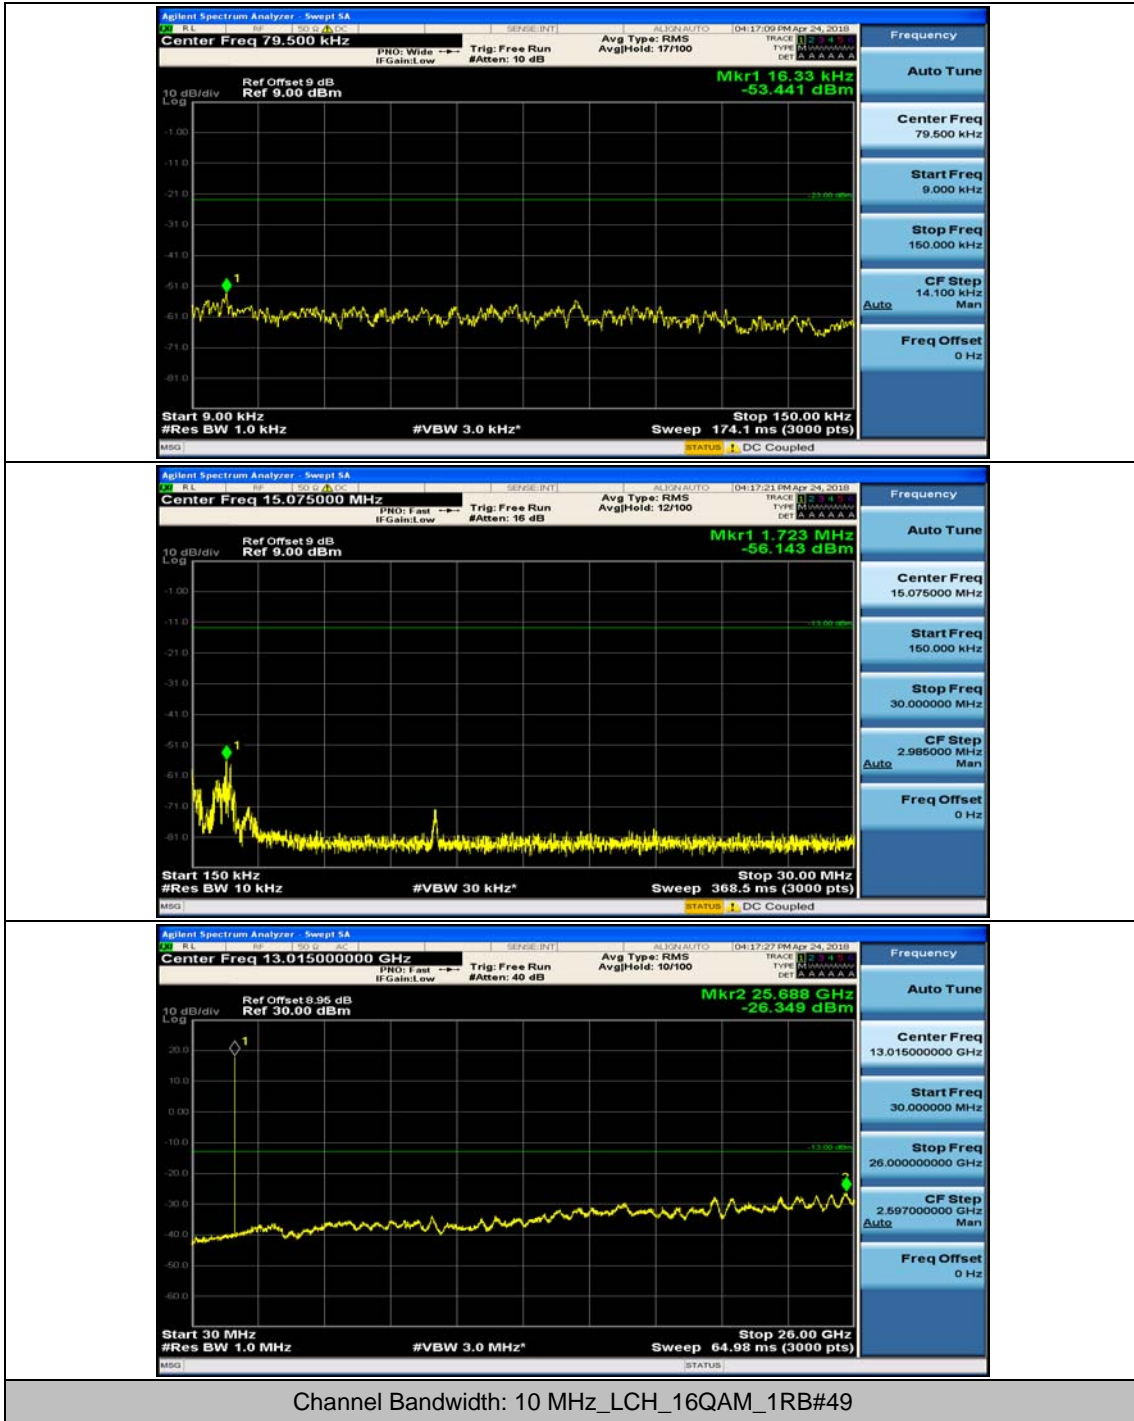

Channel Bandwidth: 10 MHz

Channel Bandwidth: 10 MHz_MCH_QPSK_1RB#0

Channel Bandwidth: 10 MHz_MCH_QPSK_1RB#24

Channel Bandwidth: 10 MHz_HCH_QPSK_1RB#0

Channel Bandwidth: 10 MHz_HCH_QPSK_1RB#24

Channel Bandwidth: 10 MHz_LCH_16QAM_1RB#0

Channel Bandwidth: 10 MHz_LCH_16QAM_1RB#24

Channel Bandwidth: 10 MHz_MCH_16QAM_1RB#0

Channel Bandwidth: 10 MHz_MCH_16QAM_1RB#24