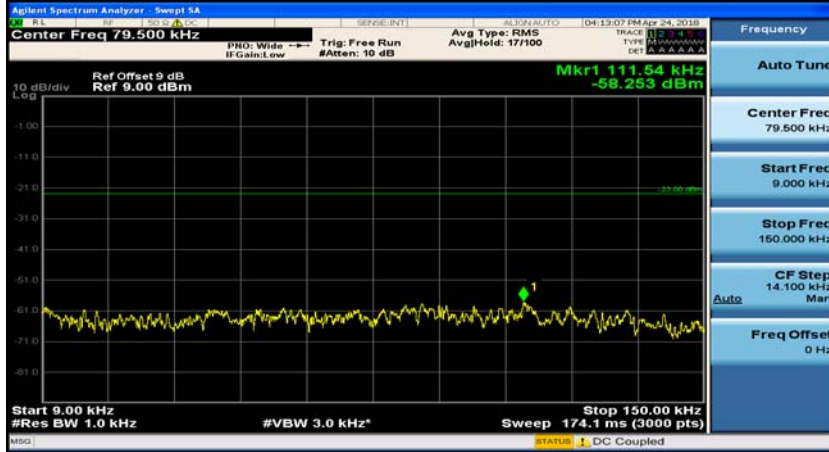

Channel Bandwidth: 5 MHz

(Channel Bandwidth: 5 MHz)_MCH_QPSK_1RB#0

(Channel Bandwidth: 5 MHz)_MCH_QPSK_1RB#12

(Channel Bandwidth: 5 MHz)_HCH_QPSK_1RB#0

(Channel Bandwidth: 5 MHz)_HCH_QPSK_1RB#12

(Channel Bandwidth: 5 MHz)_LCH_16QAM_1RB#0