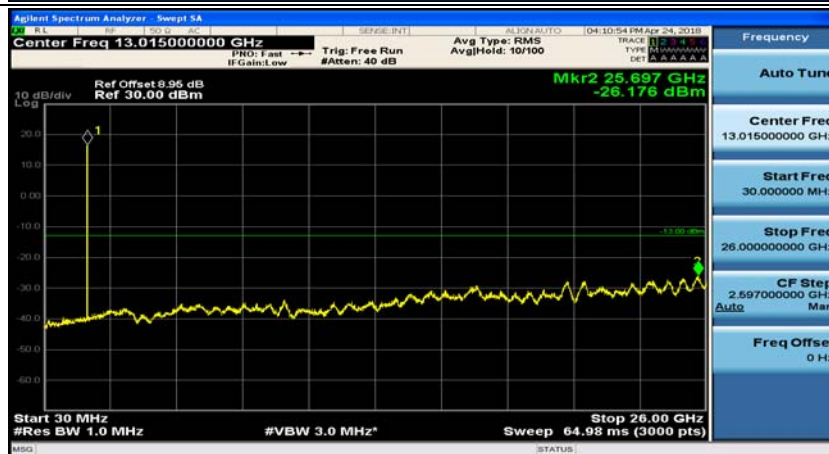

Channel Bandwidth: 3 MHz

(Channel Bandwidth: 3 MHz)_MCH_QPSK_1RB#0

(Channel Bandwidth: 3 MHz)_MCH_QPSK_1RB#7

(Channel Bandwidth: 3 MHz)_HCH_QPSK_1RB#0

(Channel Bandwidth: 3 MHz)_HCH_QPSK_1RB#7

(Channel Bandwidth: 3 MHz)_LCH_16QAM_1RB#0

(Channel Bandwidth: 3 MHz)_LCH_16QAM_1RB#7

(Channel Bandwidth: 3 MHz)_MCH_16QAM_1RB#0

(Channel Bandwidth: 3 MHz)_MCH_16QAM_1RB#7

(Channel Bandwidth: 3 MHz)_HCH_16QAM_1RB#0

(Channel Bandwidth: 3 MHz)_HCH_16QAM_1RB#7

Channel Bandwidth: 5 MHz

(Channel Bandwidth: 5 MHz)_MCH_QPSK_1RB#0

(Channel Bandwidth: 5 MHz)_MCH_QPSK_1RB#12

(Channel Bandwidth: 5 MHz)_HCH_QPSK_1RB#0

(Channel Bandwidth: 5 MHz)_HCH_QPSK_1RB#12

(Channel Bandwidth: 5 MHz)_LCH_16QAM_1RB#0