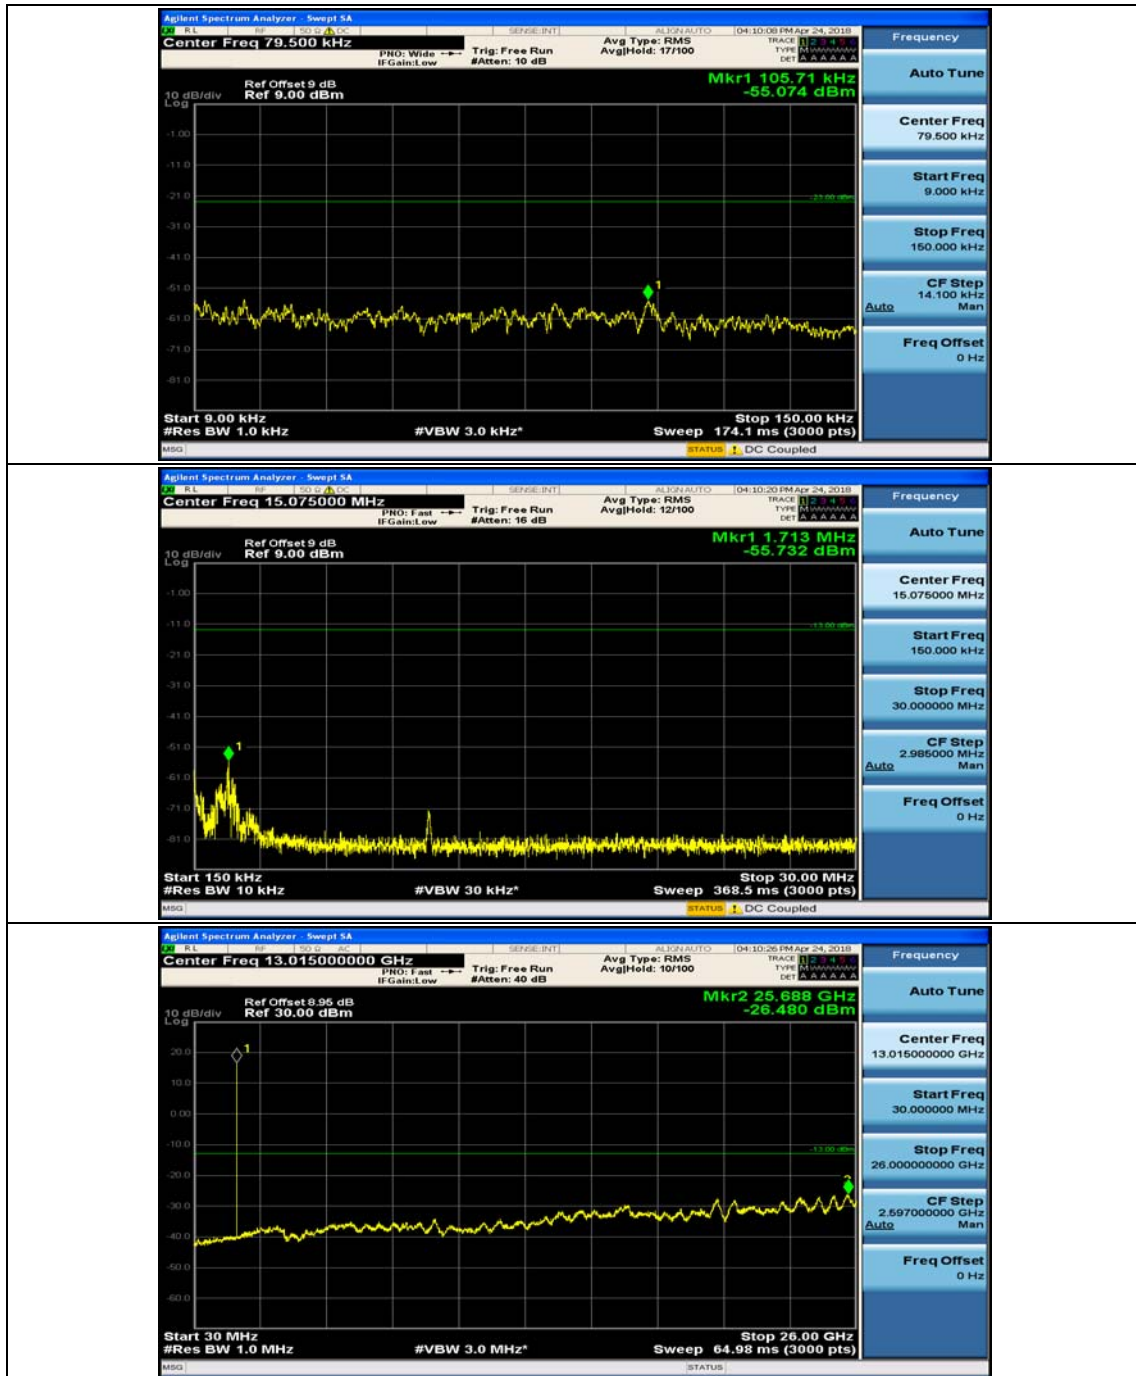

Channel Bandwidth: 5 MHz

(Channel Bandwidth: 5 MHz)_MCH_QPSK_1RB#0

(Channel Bandwidth: 5 MHz)_MCH_QPSK_1RB#12

(Channel Bandwidth: 5 MHz)_HCH_QPSK_1RB#0

(Channel Bandwidth: 5 MHz)_HCH_QPSK_1RB#12

(Channel Bandwidth: 5 MHz)_LCH_16QAM_1RB#0

(Channel Bandwidth: 5 MHz)_LCH_16QAM_1RB#12

(Channel Bandwidth: 5 MHz)_MCH_16QAM_1RB#0

(Channel Bandwidth: 5 MHz)_MCH_16QAM_1RB#12

(Channel Bandwidth: 5 MHz)_HCH_16QAM_1RB#0

(Channel Bandwidth: 5 MHz)_HCH_16QAM_1RB#12