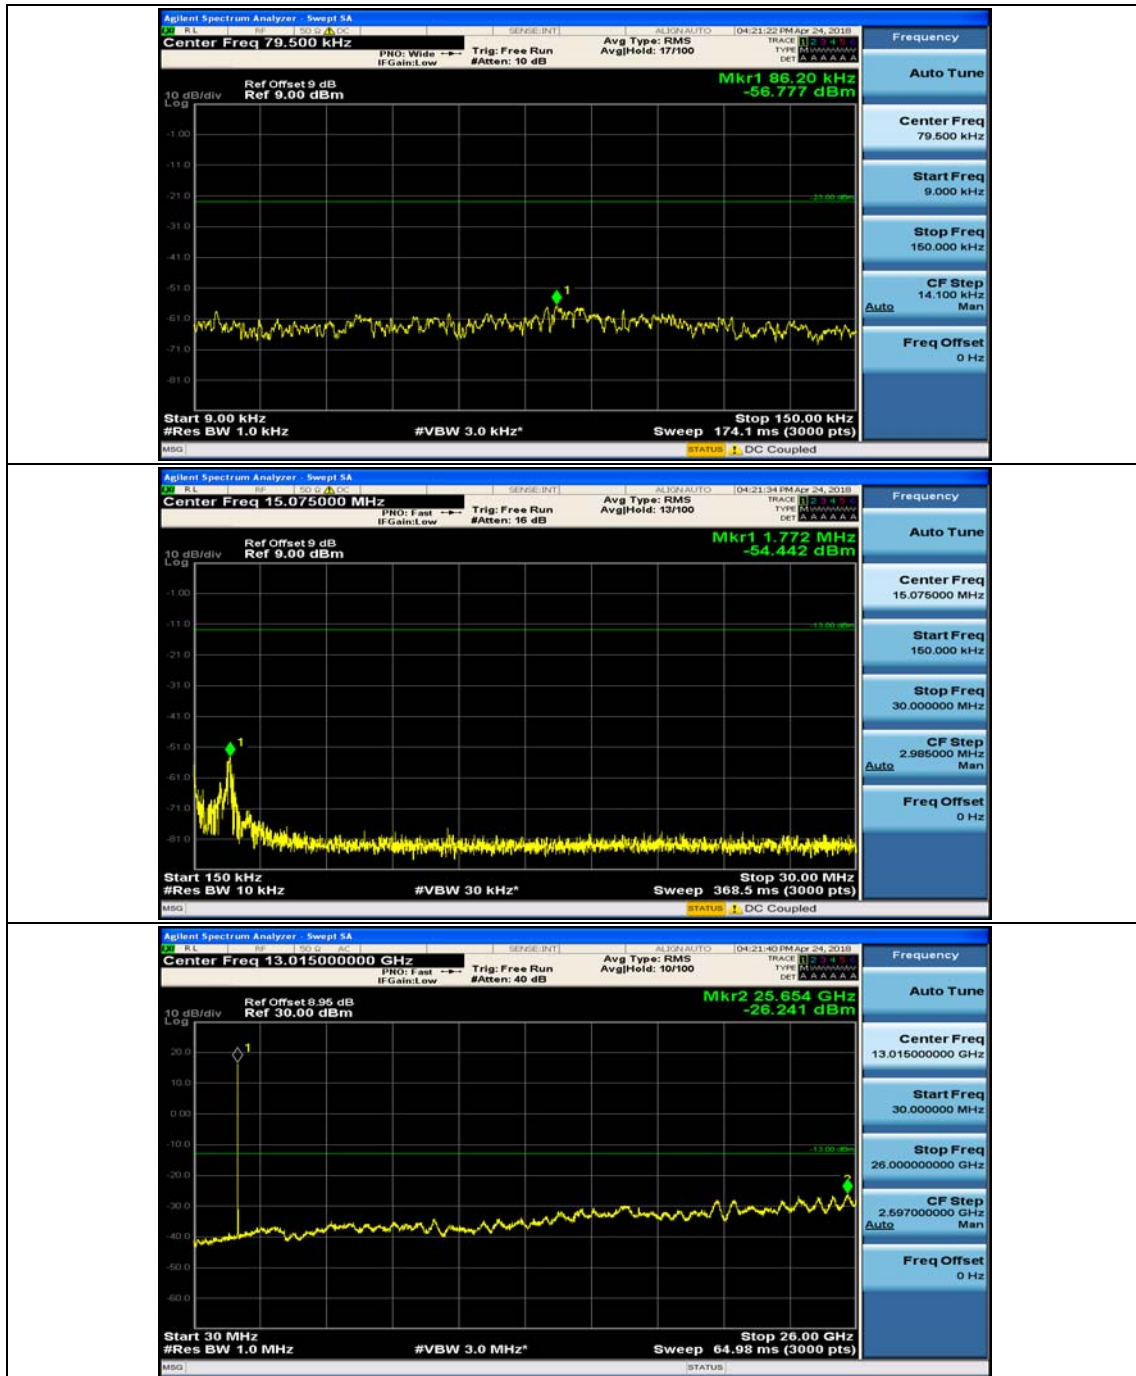

Channel Bandwidth: 10 MHz

Channel Bandwidth: 10 MHz_MCH_QPSK_1RB#0

Channel Bandwidth: 10 MHz_MCH_QPSK_1RB#24

Channel Bandwidth: 10 MHz_HCH_QPSK_1RB#0

Channel Bandwidth: 10 MHz_HCH_QPSK_1RB#24

Channel Bandwidth: 10 MHz_LCH_16QAM_1RB#0

Channel Bandwidth: 10 MHz_LCH_16QAM_1RB#24

Channel Bandwidth: 10 MHz_MCH_16QAM_1RB#0

Channel Bandwidth: 10 MHz_MCH_16QAM_1RB#24