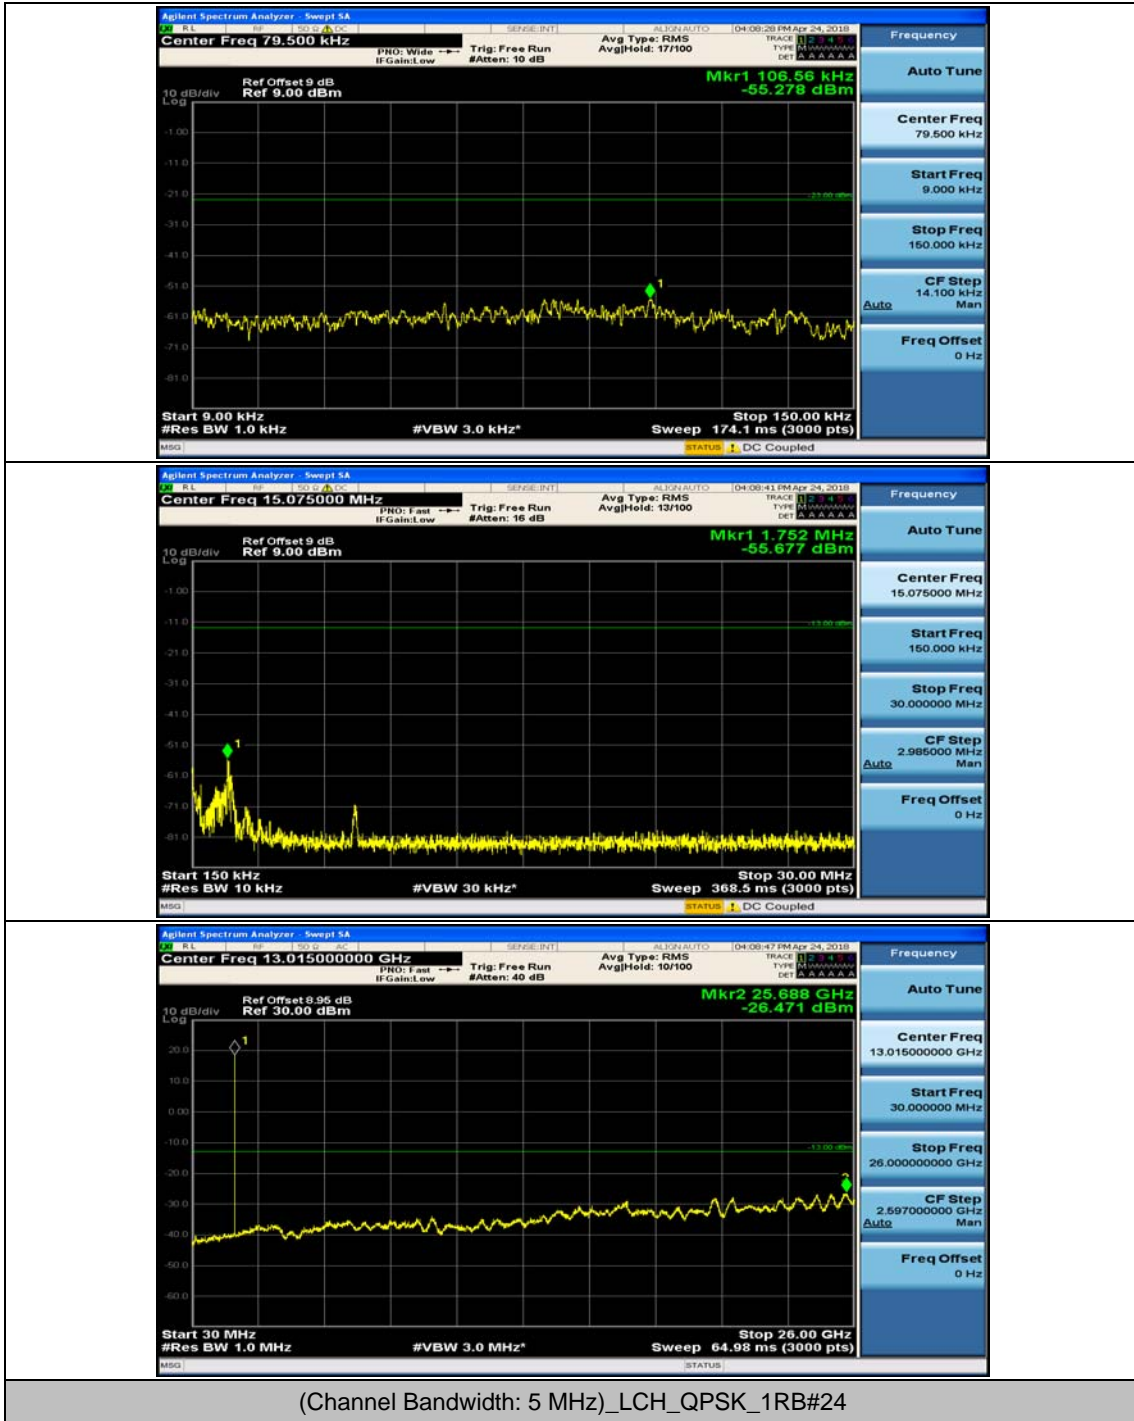

Channel Bandwidth: 3 MHz

(Channel Bandwidth: 3 MHz)_MCH_QPSK_1RB#0

(Channel Bandwidth: 3 MHz)_MCH_QPSK_1RB#7

(Channel Bandwidth: 3 MHz)_HCH_QPSK_1RB#0

(Channel Bandwidth: 3 MHz)_HCH_QPSK_1RB#7

(Channel Bandwidth: 3 MHz)_LCH_16QAM_1RB#0

(Channel Bandwidth: 3 MHz)_LCH_16QAM_1RB#7

(Channel Bandwidth: 3 MHz)_MCH_16QAM_1RB#0

(Channel Bandwidth: 3 MHz)_MCH_16QAM_1RB#7

(Channel Bandwidth: 3 MHz)_HCH_16QAM_1RB#0

(Channel Bandwidth: 3 MHz)_HCH_16QAM_1RB#7

Channel Bandwidth: 5 MHz

(Channel Bandwidth: 5 MHz)_MCH_QPSK_1RB#0

(Channel Bandwidth: 5 MHz)_MCH_QPSK_1RB#12

(Channel Bandwidth: 5 MHz)_HCH_QPSK_1RB#0

(Channel Bandwidth: 5 MHz)_HCH_QPSK_1RB#12

(Channel Bandwidth: 5 MHz)_LCH_16QAM_1RB#0