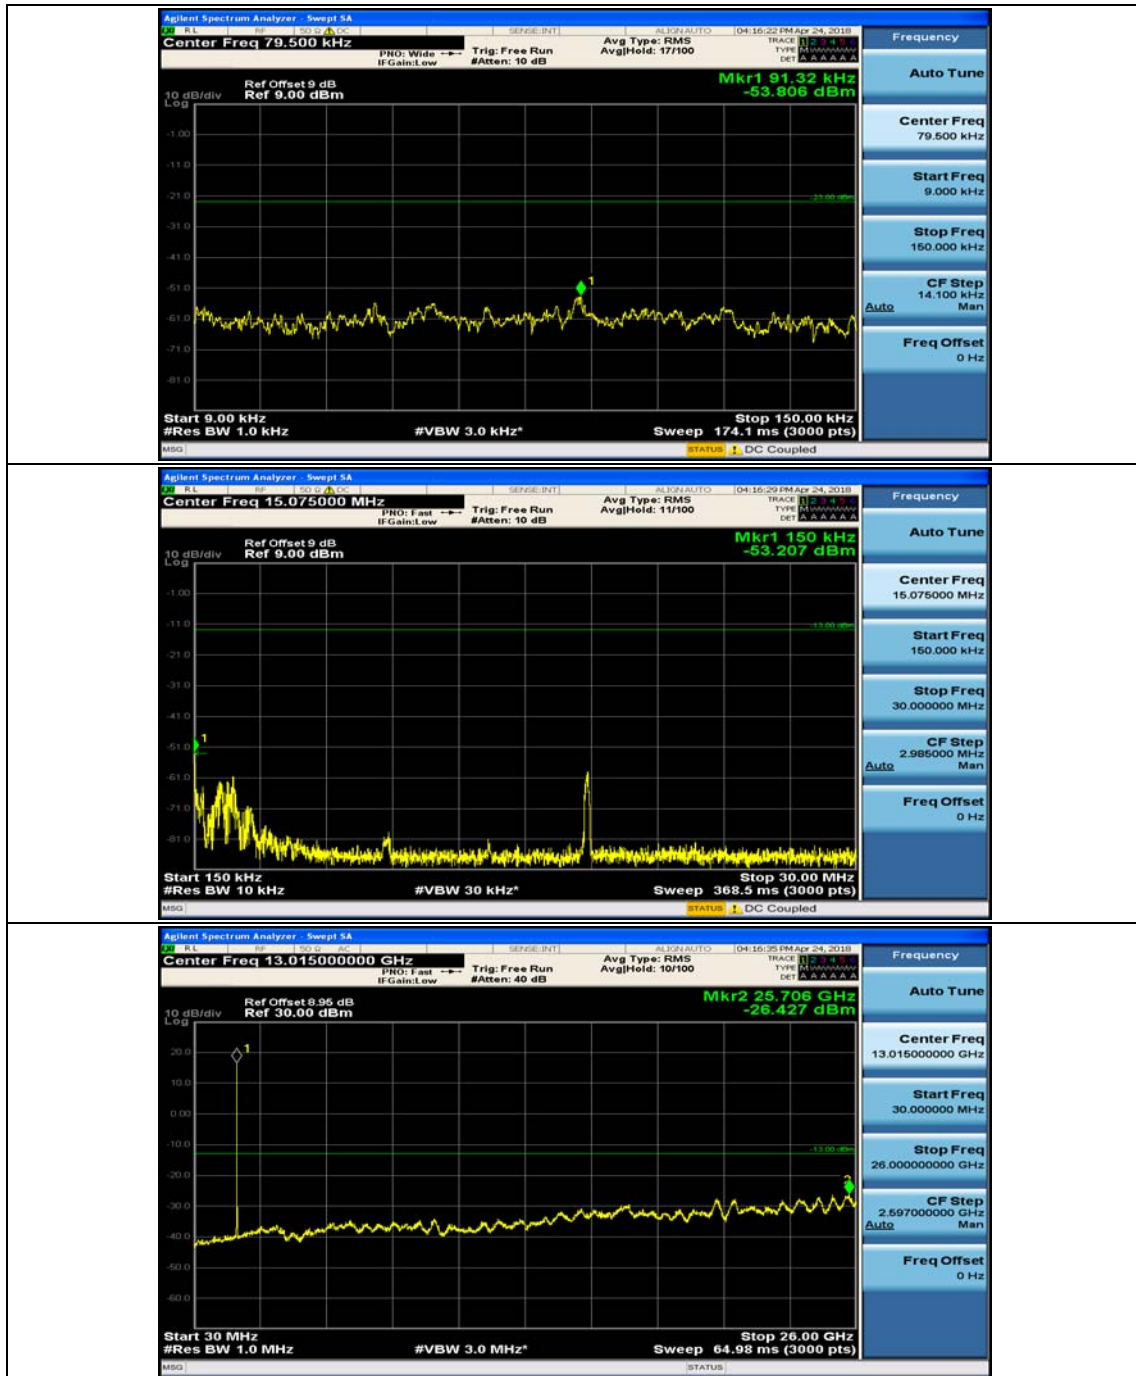

Channel Bandwidth: 5 MHz

(Channel Bandwidth: 5 MHz)_MCH_QPSK_1RB#0

(Channel Bandwidth: 5 MHz)_MCH_QPSK_1RB#12

(Channel Bandwidth: 5 MHz)_HCH_QPSK_1RB#0

(Channel Bandwidth: 5 MHz)_HCH_QPSK_1RB#12

(Channel Bandwidth: 5 MHz)_LCH_16QAM_1RB#0

(Channel Bandwidth: 5 MHz)_LCH_16QAM_1RB#12

(Channel Bandwidth: 5 MHz)_MCH_16QAM_1RB#0

(Channel Bandwidth: 5 MHz)_MCH_16QAM_1RB#12

(Channel Bandwidth: 5 MHz)_HCH_16QAM_1RB#0

(Channel Bandwidth: 5 MHz)_HCH_16QAM_1RB#12

Channel Bandwidth: 10 MHz

Channel Bandwidth: 10 MHz_MCH_QPSK_1RB#0

Channel Bandwidth: 10 MHz_MCH_QPSK_1RB#24

Channel Bandwidth: 10 MHz_HCH_QPSK_1RB#0

Channel Bandwidth: 10 MHz_HCH_QPSK_1RB#24

Channel Bandwidth: 10 MHz_LCH_16QAM_1RB#0