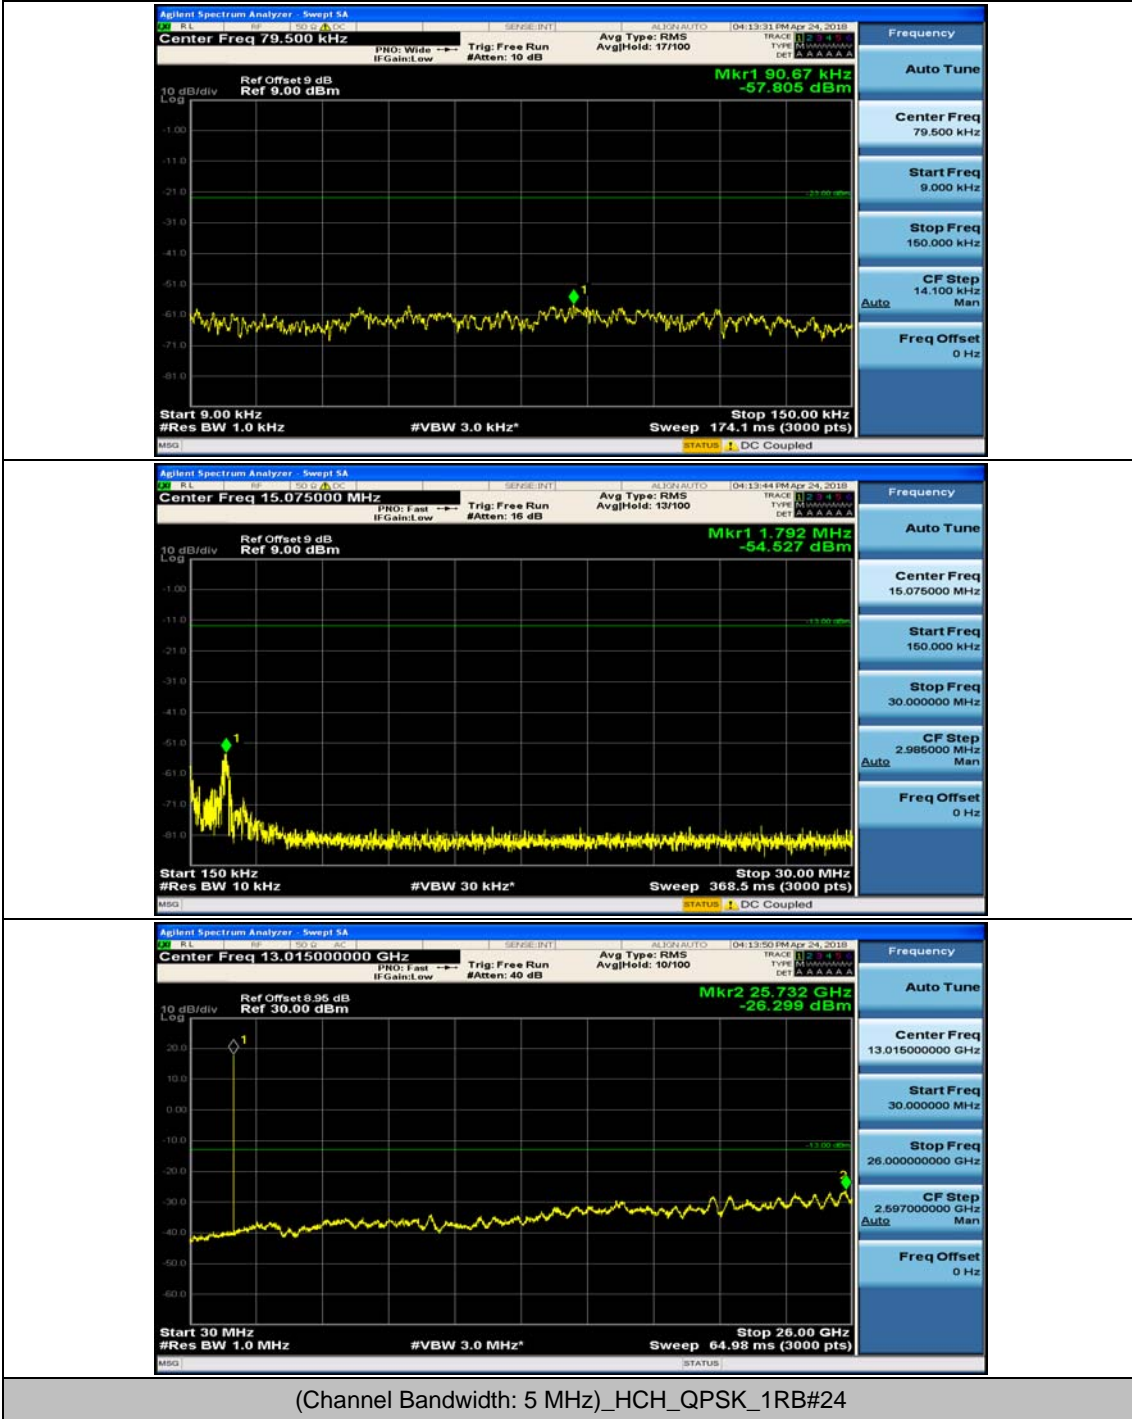

Channel Bandwidth: 5 MHz

(Channel Bandwidth: 5 MHz)_MCH_QPSK_1RB#0

(Channel Bandwidth: 5 MHz)_MCH_QPSK_1RB#12

(Channel Bandwidth: 5 MHz)_HCH_QPSK_1RB#0

(Channel Bandwidth: 5 MHz)_HCH_QPSK_1RB#12

(Channel Bandwidth: 5 MHz)_LCH_16QAM_1RB#0

(Channel Bandwidth: 5 MHz)_LCH_16QAM_1RB#12

(Channel Bandwidth: 5 MHz)_MCH_16QAM_1RB#0

(Channel Bandwidth: 5 MHz)_MCH_16QAM_1RB#12

(Channel Bandwidth: 5 MHz)_HCH_16QAM_1RB#0

(Channel Bandwidth: 5 MHz)_HCH_16QAM_1RB#12