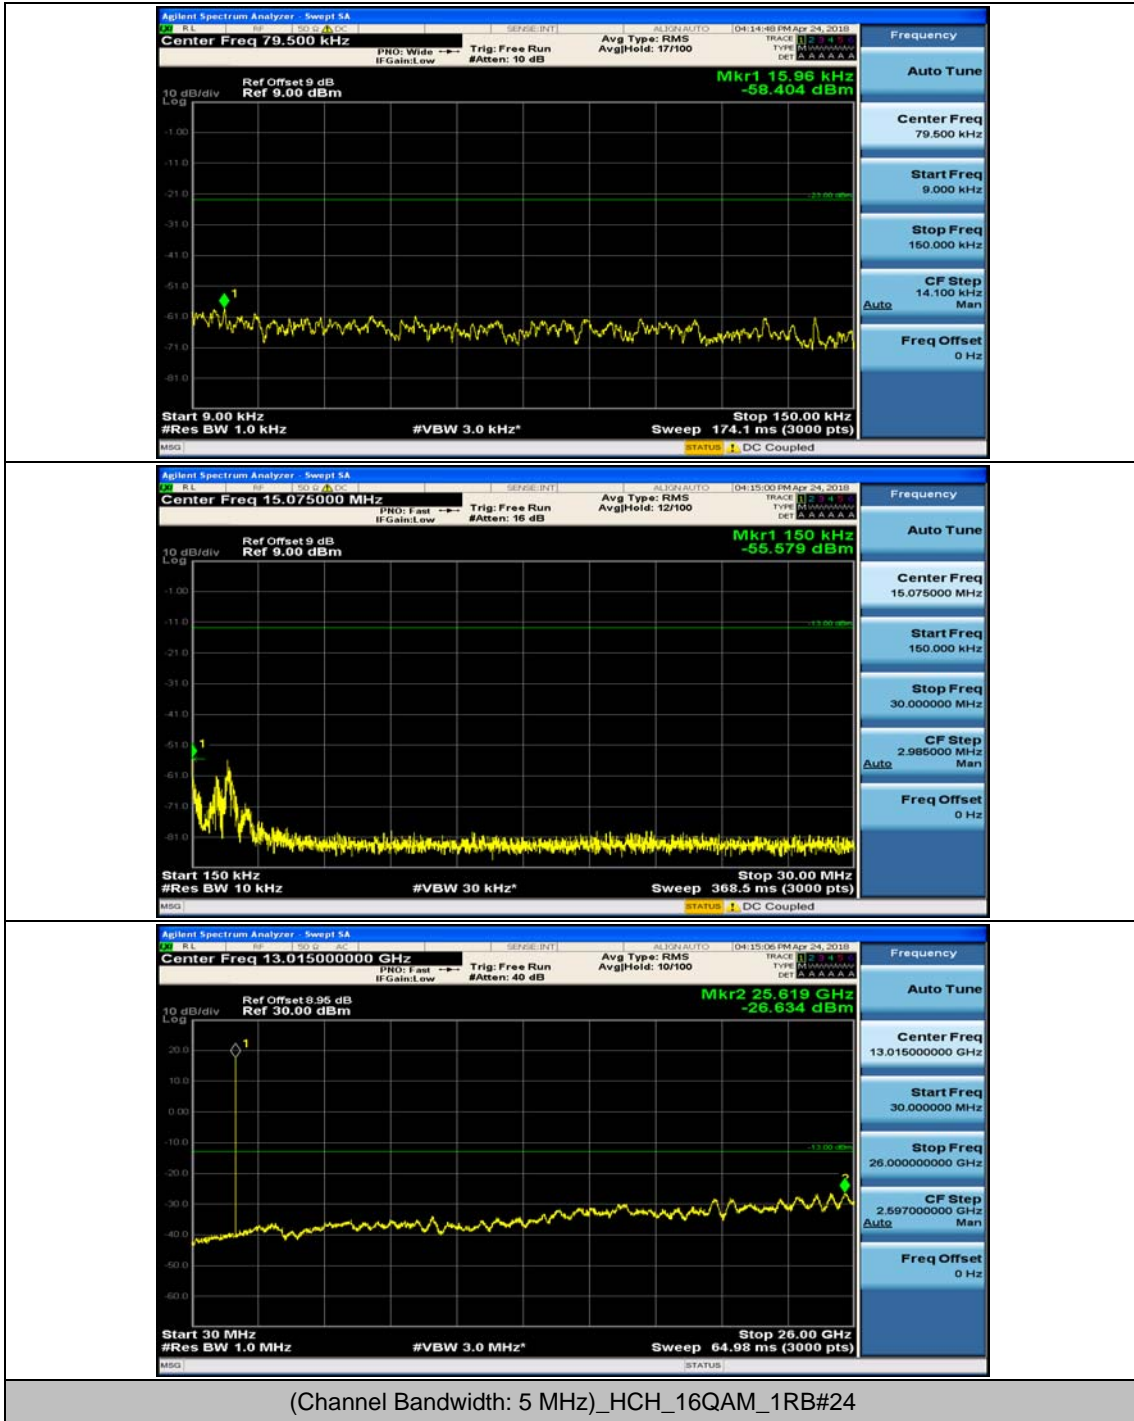

Channel Bandwidth: 5 MHz

(Channel Bandwidth: 5 MHz)_MCH_QPSK_1RB#0

(Channel Bandwidth: 5 MHz)_MCH_QPSK_1RB#12

(Channel Bandwidth: 5 MHz)_HCH_QPSK_1RB#0

(Channel Bandwidth: 5 MHz)_HCH_QPSK_1RB#12

(Channel Bandwidth: 5 MHz)_LCH_16QAM_1RB#0

(Channel Bandwidth: 5 MHz)_LCH_16QAM_1RB#12

(Channel Bandwidth: 5 MHz)_MCH_16QAM_1RB#0

(Channel Bandwidth: 5 MHz)_MCH_16QAM_1RB#12

(Channel Bandwidth: 5 MHz)_HCH_16QAM_1RB#0

(Channel Bandwidth: 5 MHz)_HCH_16QAM_1RB#12

Channel Bandwidth: 10 MHz

Channel Bandwidth: 10 MHz_MCH_QPSK_1RB#0

Channel Bandwidth: 10 MHz_MCH_QPSK_1RB#24

Channel Bandwidth: 10 MHz_HCH_QPSK_1RB#0

Channel Bandwidth: 10 MHz_HCH_QPSK_1RB#24

Channel Bandwidth: 10 MHz_LCH_16QAM_1RB#0