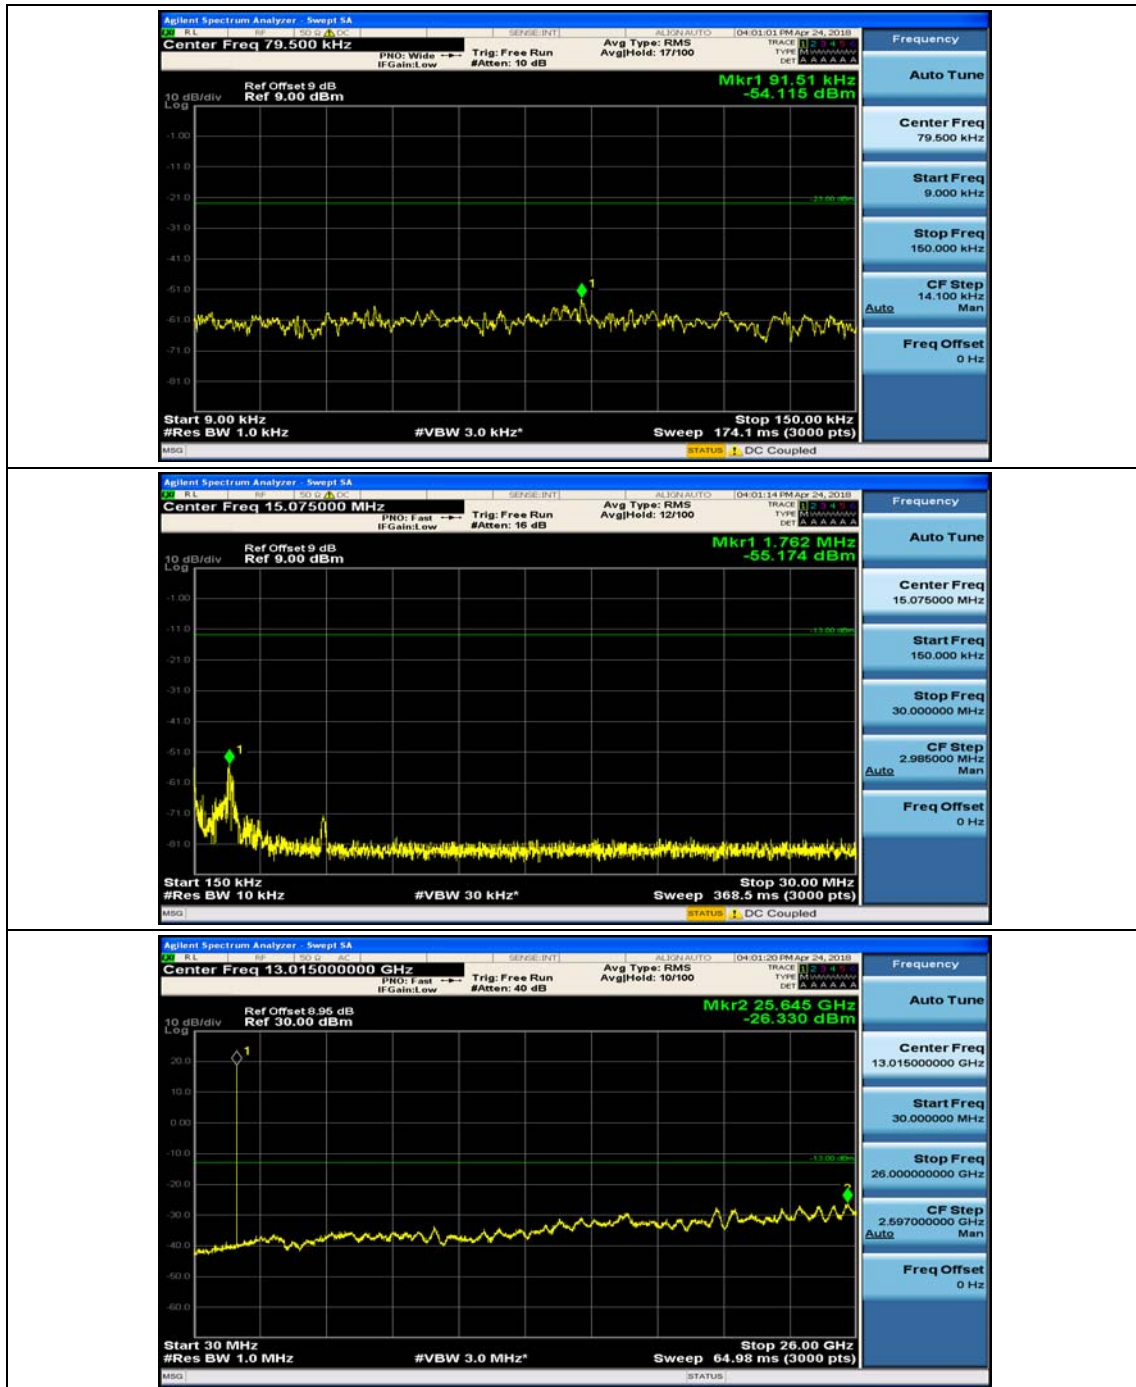

Channel Bandwidth: 3 MHz

(Channel Bandwidth: 3 MHz)_MCH_QPSK_1RB#0

(Channel Bandwidth: 3 MHz)_MCH_QPSK_1RB#7

(Channel Bandwidth: 3 MHz)_HCH_QPSK_1RB#0

(Channel Bandwidth: 3 MHz)_HCH_QPSK_1RB#7

(Channel Bandwidth: 3 MHz)_LCH_16QAM_1RB#0

(Channel Bandwidth: 3 MHz)_LCH_16QAM_1RB#7

(Channel Bandwidth: 3 MHz)_MCH_16QAM_1RB#0

(Channel Bandwidth: 3 MHz)_MCH_16QAM_1RB#7

(Channel Bandwidth: 3 MHz)_HCH_16QAM_1RB#0

(Channel Bandwidth: 3 MHz)_HCH_16QAM_1RB#7

Channel Bandwidth: 5 MHz

(Channel Bandwidth: 5 MHz)_MCH_QPSK_1RB#0

(Channel Bandwidth: 5 MHz)_MCH_QPSK_1RB#12

(Channel Bandwidth: 5 MHz)_HCH_QPSK_1RB#0

(Channel Bandwidth: 5 MHz)_HCH_QPSK_1RB#12

(Channel Bandwidth: 5 MHz)_LCH_16QAM_1RB#0