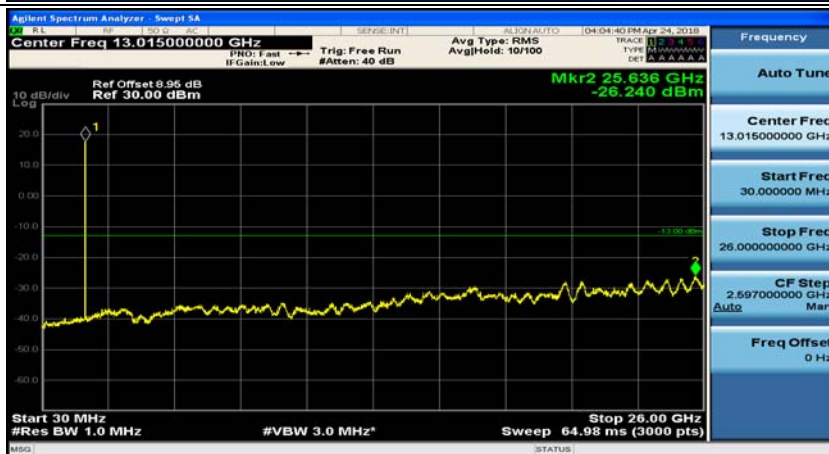

Channel Bandwidth: 3 MHz

(Channel Bandwidth: 3 MHz)_MCH_QPSK_1RB#0

(Channel Bandwidth: 3 MHz)_MCH_QPSK_1RB#7

(Channel Bandwidth: 3 MHz)_HCH_QPSK_1RB#0

(Channel Bandwidth: 3 MHz)_HCH_QPSK_1RB#7

(Channel Bandwidth: 3 MHz)_LCH_16QAM_1RB#0

(Channel Bandwidth: 3 MHz)_LCH_16QAM_1RB#7

(Channel Bandwidth: 3 MHz)_MCH_16QAM_1RB#0

(Channel Bandwidth: 3 MHz)_MCH_16QAM_1RB#7

(Channel Bandwidth: 3 MHz)_HCH_16QAM_1RB#0

(Channel Bandwidth: 3 MHz)_HCH_16QAM_1RB#7