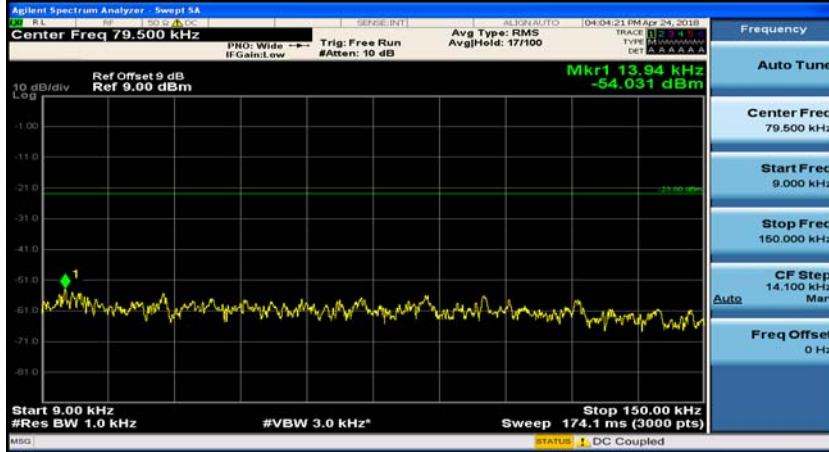

Channel Bandwidth: 3 MHz

(Channel Bandwidth: 3 MHz)_MCH_QPSK_1RB#0

(Channel Bandwidth: 3 MHz)_MCH_QPSK_1RB#7

(Channel Bandwidth: 3 MHz)_HCH_QPSK_1RB#0

(Channel Bandwidth: 3 MHz)_HCH_QPSK_1RB#7

(Channel Bandwidth: 3 MHz)_LCH_16QAM_1RB#0

(Channel Bandwidth: 3 MHz)_LCH_16QAM_1RB#7

(Channel Bandwidth: 3 MHz)_MCH_16QAM_1RB#0

(Channel Bandwidth: 3 MHz)_MCH_16QAM_1RB#7

(Channel Bandwidth: 3 MHz)_HCH_16QAM_1RB#0

(Channel Bandwidth: 3 MHz)_HCH_16QAM_1RB#7