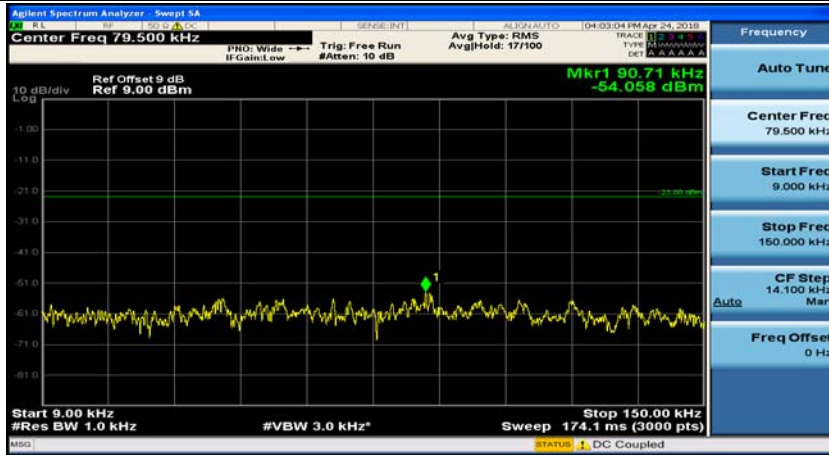

Channel Bandwidth: 3 MHz

(Channel Bandwidth: 3 MHz)_MCH_QPSK_1RB#0

(Channel Bandwidth: 3 MHz)_MCH_QPSK_1RB#7

(Channel Bandwidth: 3 MHz)_HCH_QPSK_1RB#0

(Channel Bandwidth: 3 MHz)_HCH_QPSK_1RB#7

(Channel Bandwidth: 3 MHz)_LCH_16QAM_1RB#0

(Channel Bandwidth: 3 MHz)_LCH_16QAM_1RB#7

(Channel Bandwidth: 3 MHz)_MCH_16QAM_1RB#0

(Channel Bandwidth: 3 MHz)_MCH_16QAM_1RB#7

(Channel Bandwidth: 3 MHz)_HCH_16QAM_1RB#0

(Channel Bandwidth: 3 MHz)_HCH_16QAM_1RB#7