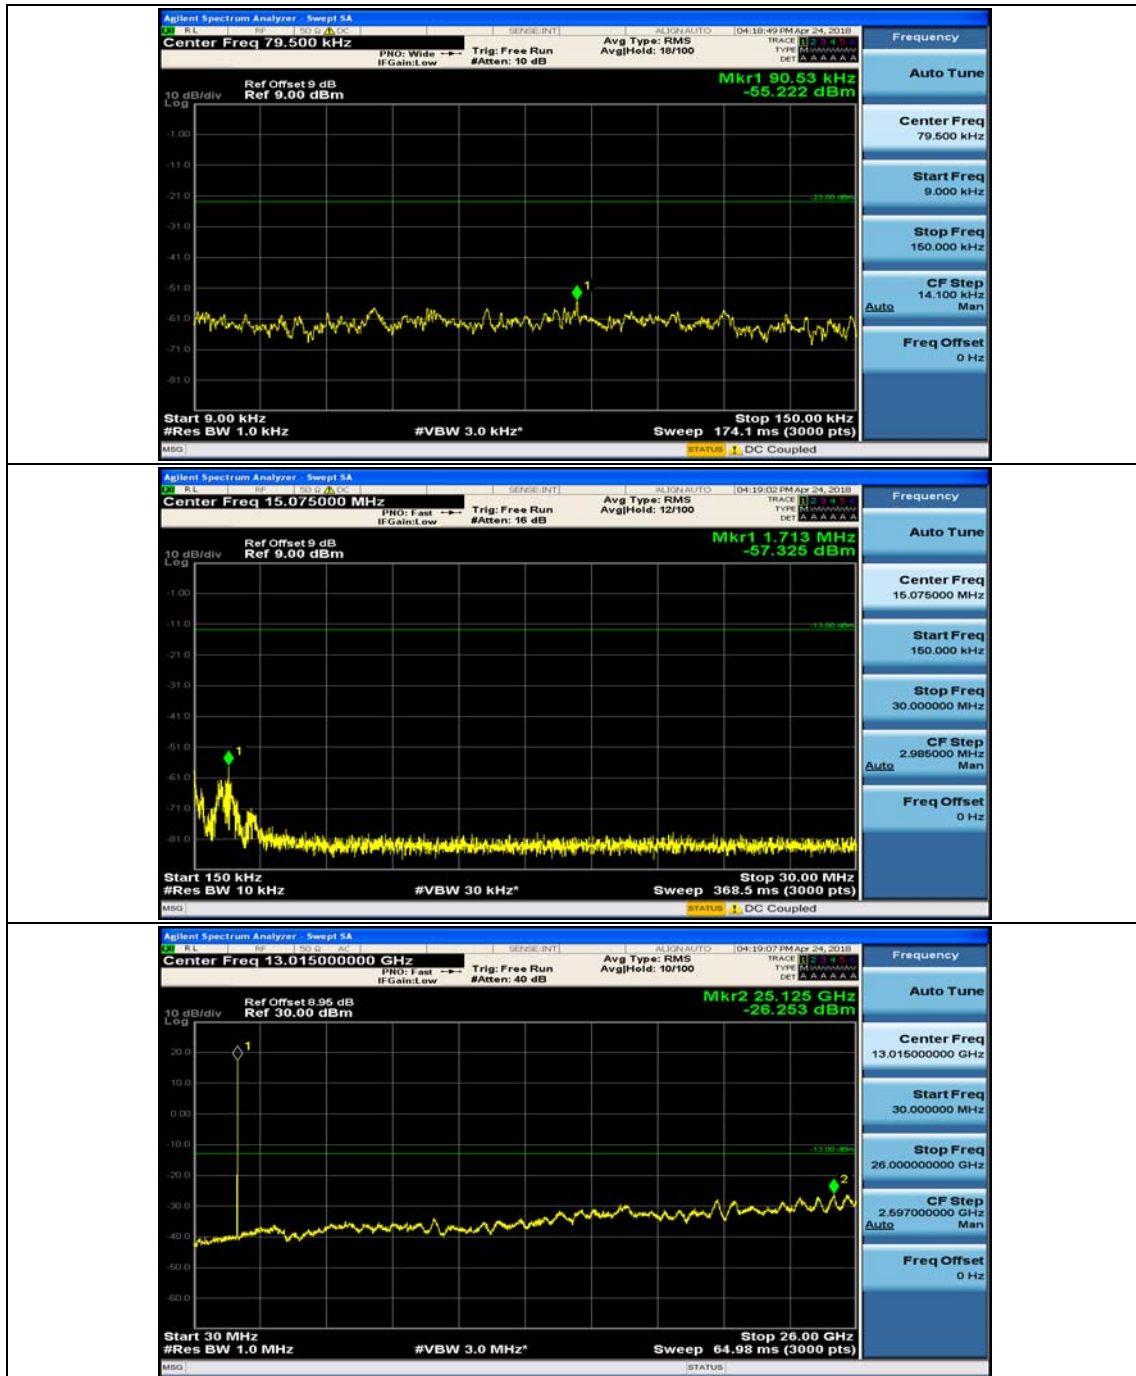

Channel Bandwidth: 10 MHz

Channel Bandwidth: 10 MHz_MCH_QPSK_1RB#0

Channel Bandwidth: 10 MHz_MCH_QPSK_1RB#24

Channel Bandwidth: 10 MHz_HCH_QPSK_1RB#0

Channel Bandwidth: 10 MHz_HCH_QPSK_1RB#24

Channel Bandwidth: 10 MHz_LCH_16QAM_1RB#0

Channel Bandwidth: 10 MHz_LCH_16QAM_1RB#24

Channel Bandwidth: 10 MHz_MCH_16QAM_1RB#0

Channel Bandwidth: 10 MHz_MCH_16QAM_1RB#24