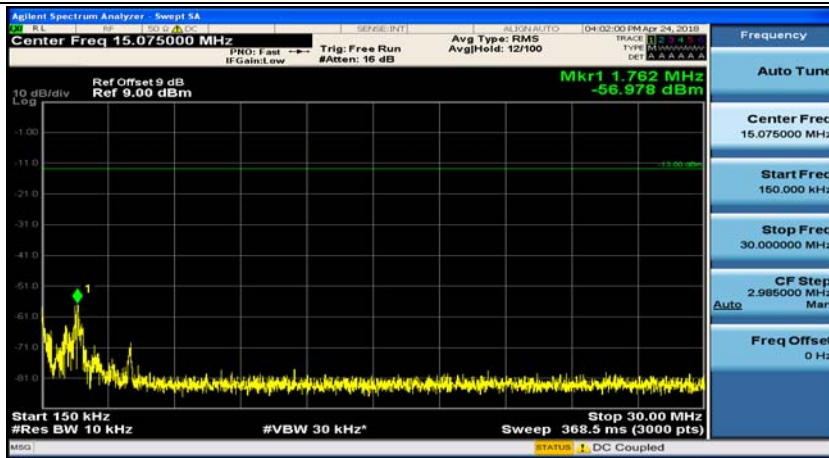

Channel Bandwidth: 3 MHz

(Channel Bandwidth: 3 MHz)_MCH_QPSK_1RB#0

(Channel Bandwidth: 3 MHz)_MCH_QPSK_1RB#7

(Channel Bandwidth: 3 MHz)_HCH_QPSK_1RB#0

(Channel Bandwidth: 3 MHz)_HCH_QPSK_1RB#7

(Channel Bandwidth: 3 MHz)_LCH_16QAM_1RB#0

(Channel Bandwidth: 3 MHz)_LCH_16QAM_1RB#7

(Channel Bandwidth: 3 MHz)_MCH_16QAM_1RB#0

(Channel Bandwidth: 3 MHz)_MCH_16QAM_1RB#7

(Channel Bandwidth: 3 MHz)_HCH_16QAM_1RB#0

(Channel Bandwidth: 3 MHz)_HCH_16QAM_1RB#7