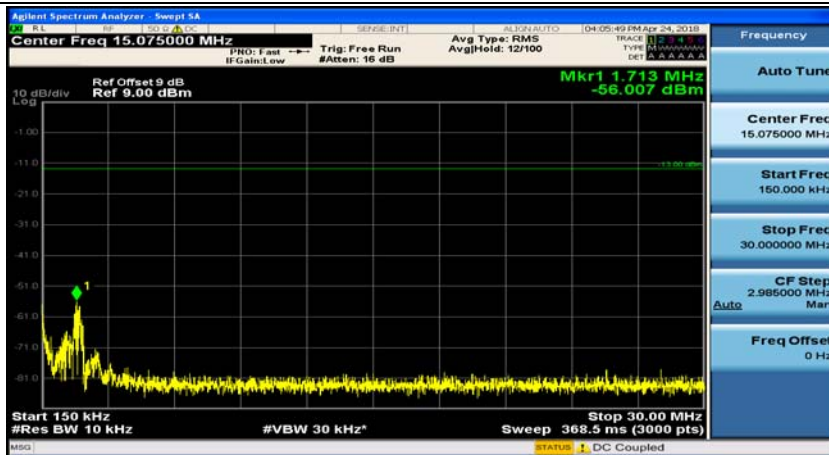

Channel Bandwidth: 3 MHz

(Channel Bandwidth: 3 MHz)_MCH_QPSK_1RB#0

(Channel Bandwidth: 3 MHz)_MCH_QPSK_1RB#7

(Channel Bandwidth: 3 MHz)_HCH_QPSK_1RB#0

(Channel Bandwidth: 3 MHz)_HCH_QPSK_1RB#7

(Channel Bandwidth: 3 MHz)_LCH_16QAM_1RB#0

(Channel Bandwidth: 3 MHz)_LCH_16QAM_1RB#7

(Channel Bandwidth: 3 MHz)_MCH_16QAM_1RB#0

(Channel Bandwidth: 3 MHz)_MCH_16QAM_1RB#7

(Channel Bandwidth: 3 MHz)_HCH_16QAM_1RB#0

(Channel Bandwidth: 3 MHz)_HCH_16QAM_1RB#7