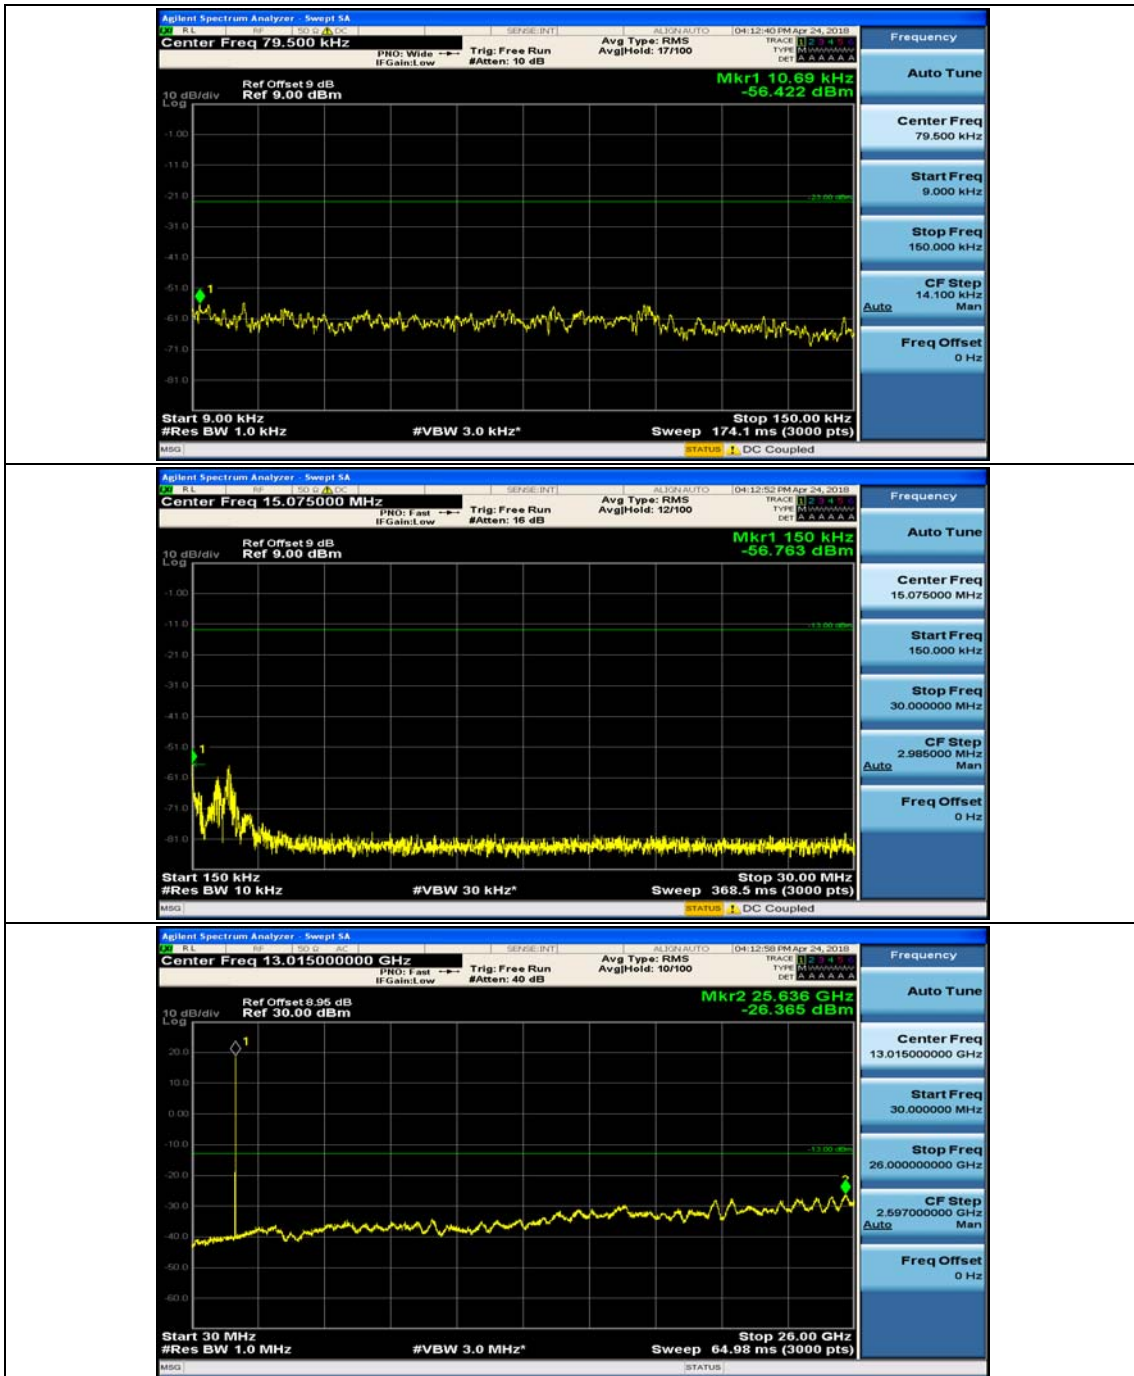

Channel Bandwidth: 5 MHz

(Channel Bandwidth: 5 MHz)_MCH_QPSK_1RB#0

(Channel Bandwidth: 5 MHz)_MCH_QPSK_1RB#12

(Channel Bandwidth: 5 MHz)_HCH_QPSK_1RB#0

(Channel Bandwidth: 5 MHz)_HCH_QPSK_1RB#12

(Channel Bandwidth: 5 MHz)_LCH_16QAM_1RB#0

(Channel Bandwidth: 5 MHz)_LCH_16QAM_1RB#12

(Channel Bandwidth: 5 MHz)_MCH_16QAM_1RB#0

(Channel Bandwidth: 5 MHz)_MCH_16QAM_1RB#12

(Channel Bandwidth: 5 MHz)_HCH_16QAM_1RB#0

(Channel Bandwidth: 5 MHz)_HCH_16QAM_1RB#12

Channel Bandwidth: 10 MHz

Channel Bandwidth: 10 MHz_MCH_QPSK_1RB#0

Channel Bandwidth: 10 MHz_MCH_QPSK_1RB#24

Channel Bandwidth: 10 MHz_HCH_QPSK_1RB#0

Channel Bandwidth: 10 MHz_HCH_QPSK_1RB#24

Channel Bandwidth: 10 MHz_LCH_16QAM_1RB#0