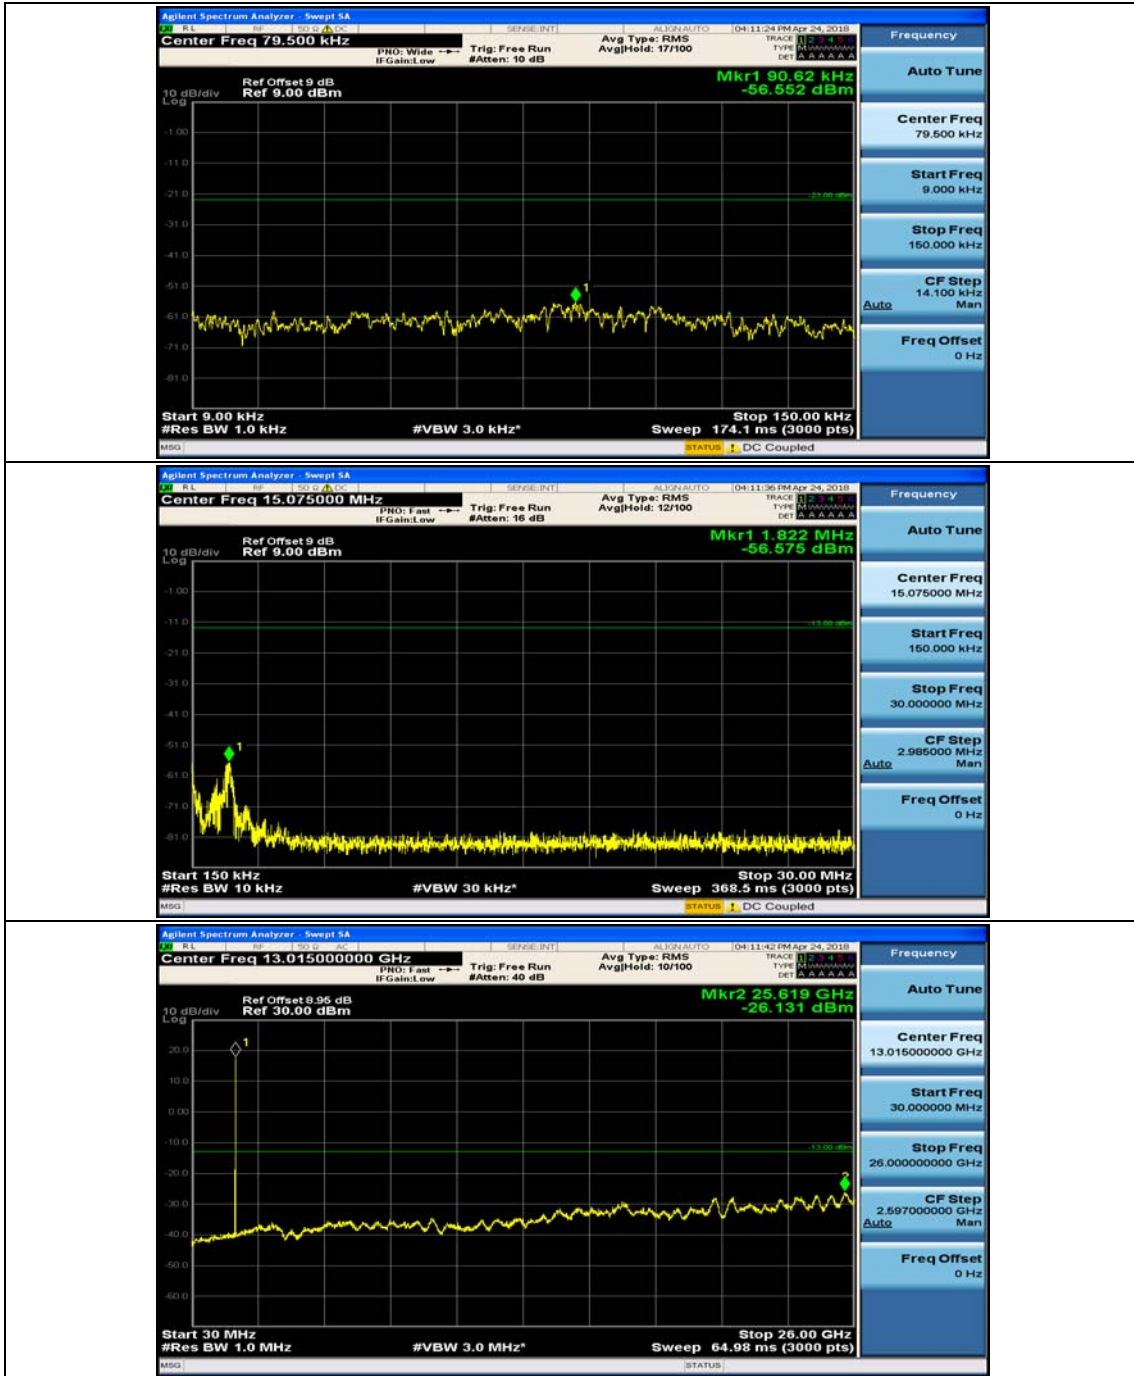

Channel Bandwidth: 5 MHz

(Channel Bandwidth: 5 MHz)_MCH_QPSK_1RB#0

(Channel Bandwidth: 5 MHz)_MCH_QPSK_1RB#12

(Channel Bandwidth: 5 MHz)_HCH_QPSK_1RB#0

(Channel Bandwidth: 5 MHz)_HCH_QPSK_1RB#12

(Channel Bandwidth: 5 MHz)_LCH_16QAM_1RB#0

(Channel Bandwidth: 5 MHz)_LCH_16QAM_1RB#12

(Channel Bandwidth: 5 MHz)_MCH_16QAM_1RB#0

(Channel Bandwidth: 5 MHz)_MCH_16QAM_1RB#12

(Channel Bandwidth: 5 MHz)_HCH_16QAM_1RB#0

(Channel Bandwidth: 5 MHz)_HCH_16QAM_1RB#12