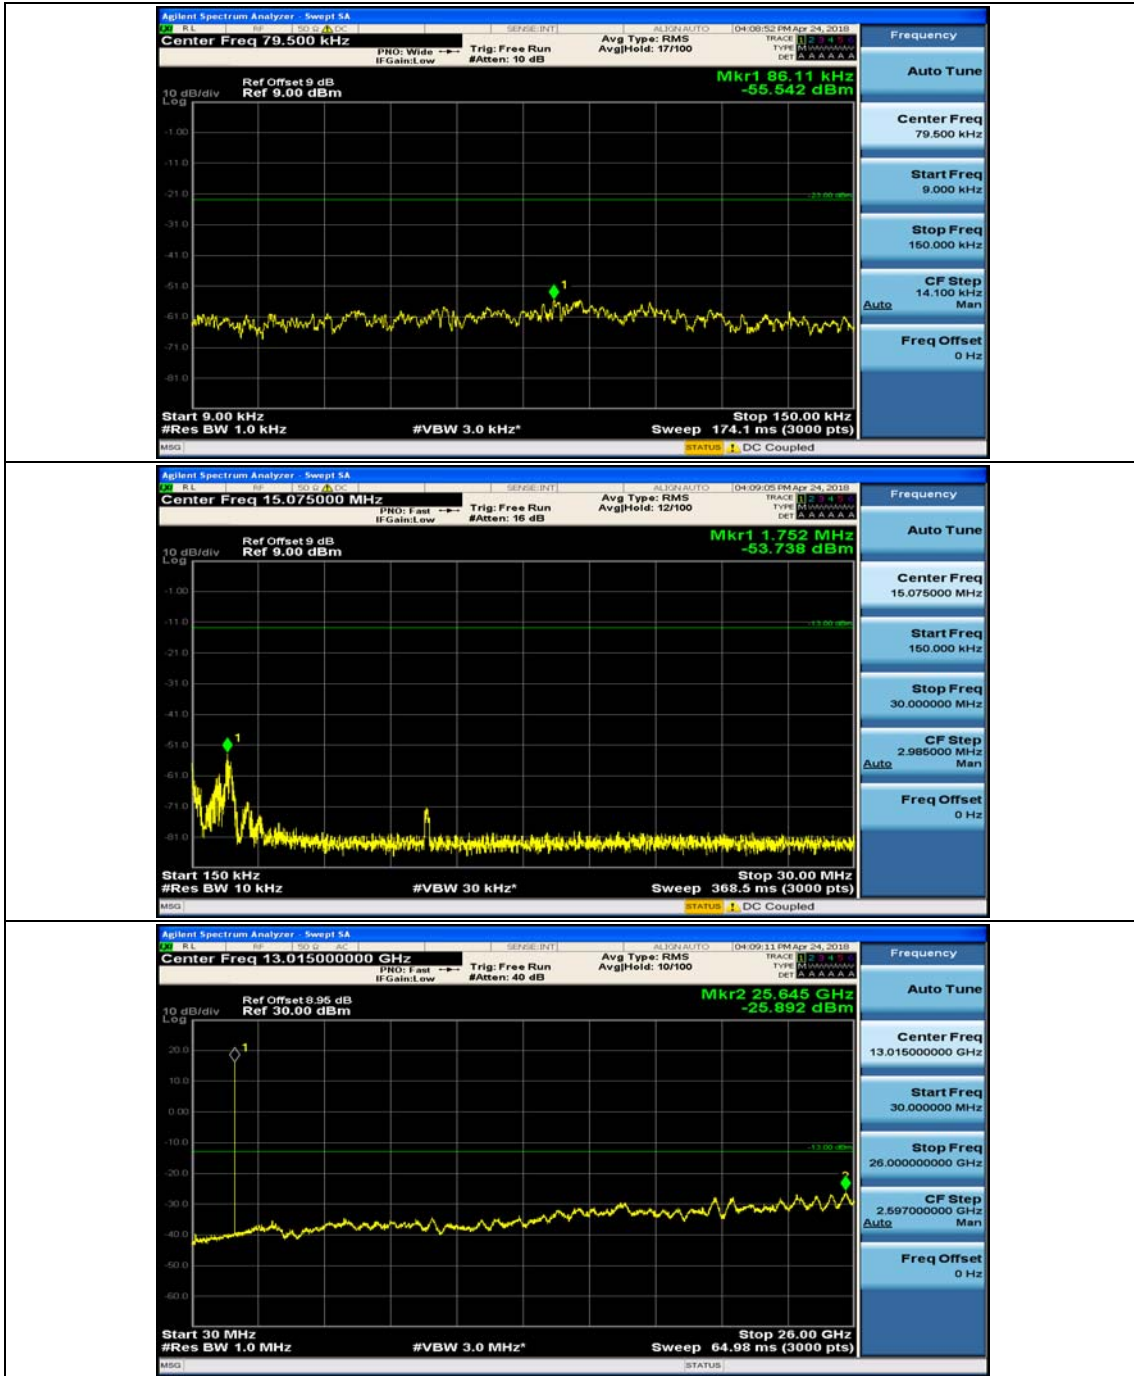

Channel Bandwidth: 3 MHz

(Channel Bandwidth: 3 MHz)_MCH_QPSK_1RB#0

(Channel Bandwidth: 3 MHz)_MCH_QPSK_1RB#7

(Channel Bandwidth: 3 MHz)_HCH_QPSK_1RB#0

(Channel Bandwidth: 3 MHz)_HCH_QPSK_1RB#7

(Channel Bandwidth: 3 MHz)_LCH_16QAM_1RB#0

(Channel Bandwidth: 3 MHz)_LCH_16QAM_1RB#7

(Channel Bandwidth: 3 MHz)_MCH_16QAM_1RB#0

(Channel Bandwidth: 3 MHz)_MCH_16QAM_1RB#7

(Channel Bandwidth: 3 MHz)_HCH_16QAM_1RB#0

(Channel Bandwidth: 3 MHz)_HCH_16QAM_1RB#7

Channel Bandwidth: 5 MHz

(Channel Bandwidth: 5 MHz)_MCH_QPSK_1RB#0

(Channel Bandwidth: 5 MHz)_MCH_QPSK_1RB#12

(Channel Bandwidth: 5 MHz)_HCH_QPSK_1RB#0

(Channel Bandwidth: 5 MHz)_HCH_QPSK_1RB#12

(Channel Bandwidth: 5 MHz)_LCH_16QAM_1RB#0