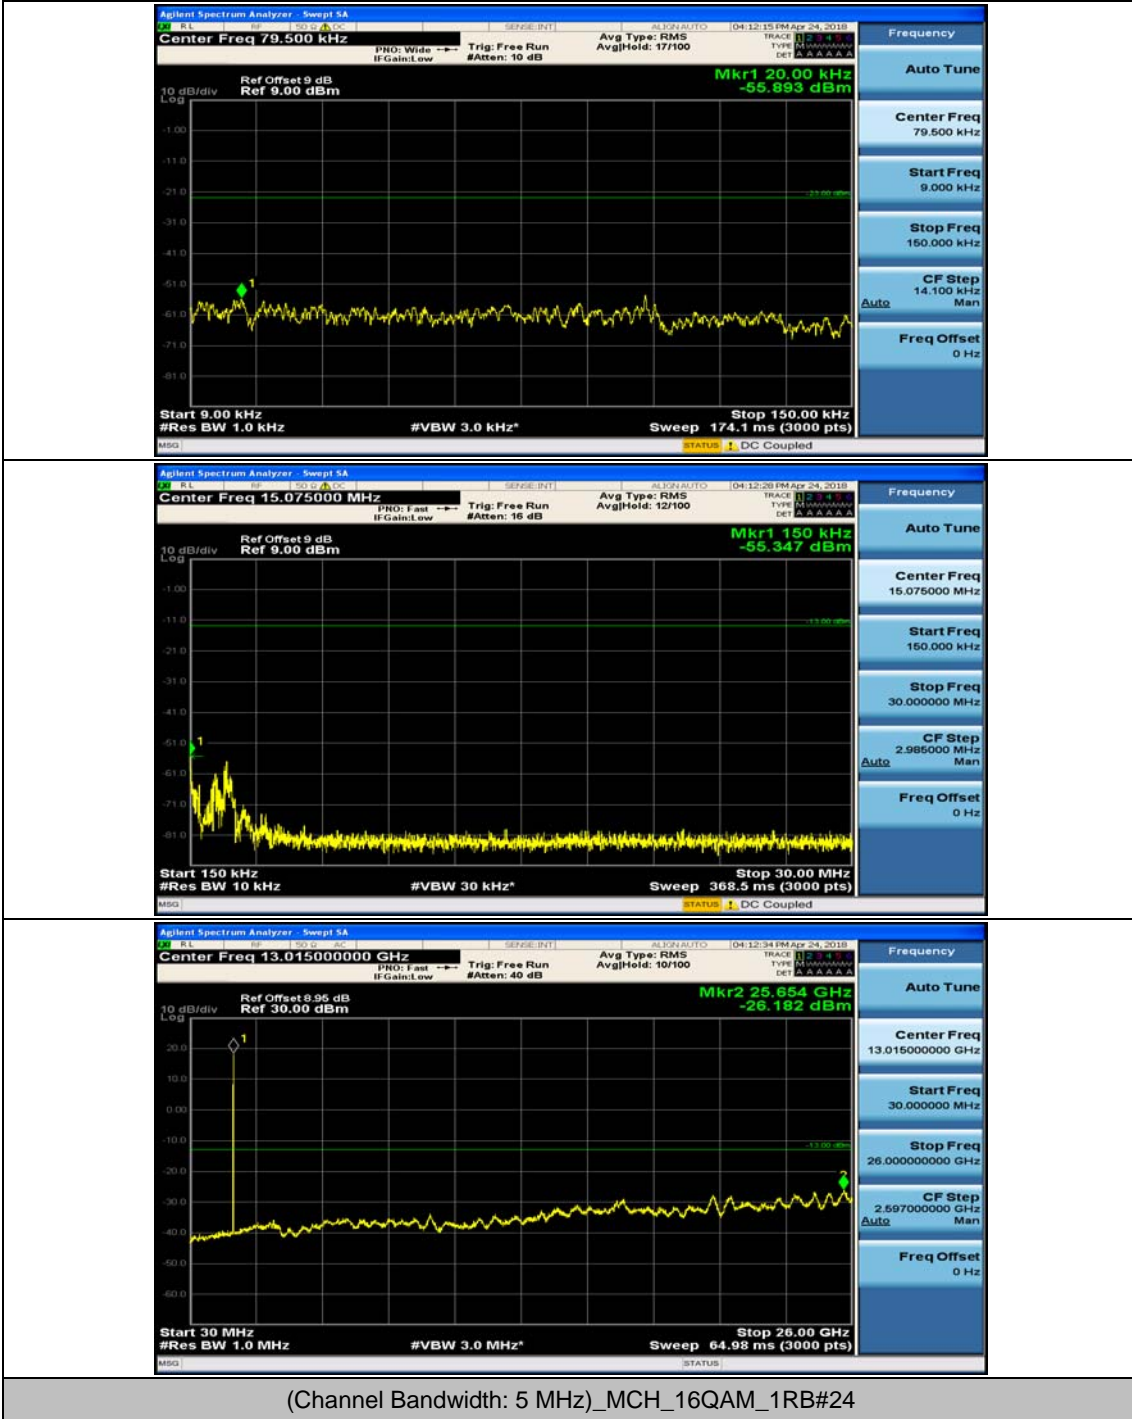

Channel Bandwidth: 5 MHz

(Channel Bandwidth: 5 MHz)_MCH_QPSK_1RB#0

(Channel Bandwidth: 5 MHz)_MCH_QPSK_1RB#12

(Channel Bandwidth: 5 MHz)_HCH_QPSK_1RB#0

(Channel Bandwidth: 5 MHz)_HCH_QPSK_1RB#12

(Channel Bandwidth: 5 MHz)_LCH_16QAM_1RB#0

(Channel Bandwidth: 5 MHz)_LCH_16QAM_1RB#12

(Channel Bandwidth: 5 MHz)_MCH_16QAM_1RB#0

(Channel Bandwidth: 5 MHz)_MCH_16QAM_1RB#12

(Channel Bandwidth: 5 MHz)_HCH_16QAM_1RB#0

(Channel Bandwidth: 5 MHz)_HCH_16QAM_1RB#12

Channel Bandwidth: 10 MHz

Channel Bandwidth: 10 MHz_MCH_QPSK_1RB#0

Channel Bandwidth: 10 MHz_MCH_QPSK_1RB#24

Channel Bandwidth: 10 MHz_HCH_QPSK_1RB#0

Channel Bandwidth: 10 MHz_HCH_QPSK_1RB#24

Channel Bandwidth: 10 MHz_LCH_16QAM_1RB#0