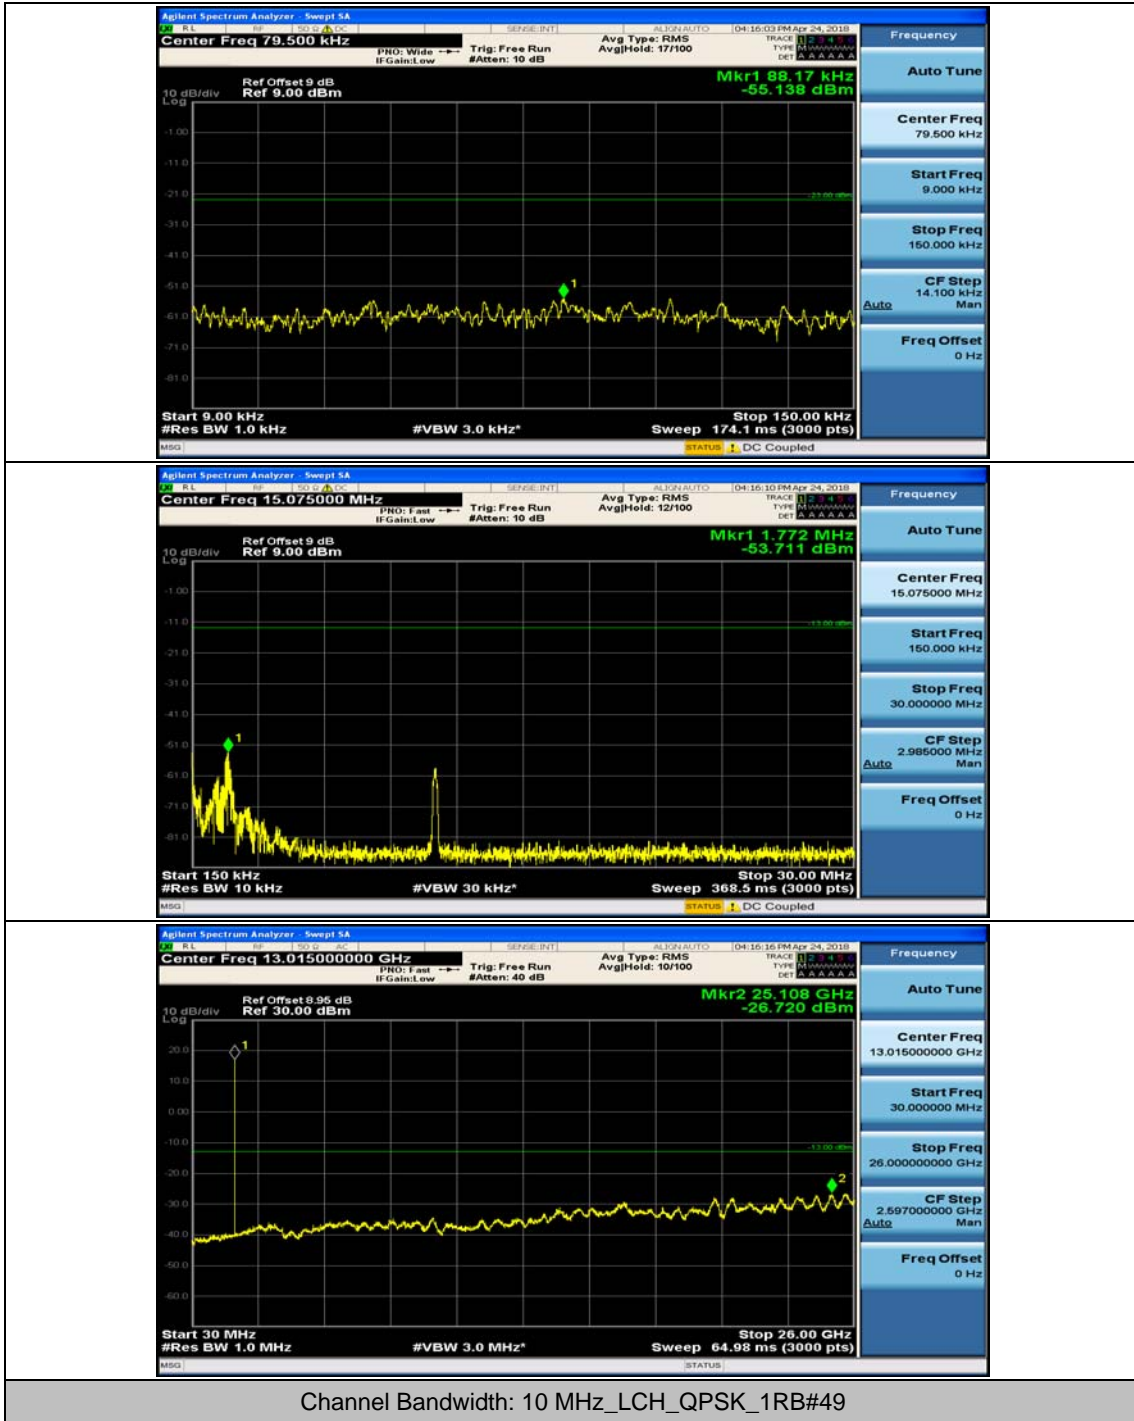

Channel Bandwidth: 5 MHz

(Channel Bandwidth: 5 MHz)_MCH_QPSK_1RB#0

(Channel Bandwidth: 5 MHz)_MCH_QPSK_1RB#12

(Channel Bandwidth: 5 MHz)_HCH_QPSK_1RB#0

(Channel Bandwidth: 5 MHz)_HCH_QPSK_1RB#12

(Channel Bandwidth: 5 MHz)_LCH_16QAM_1RB#0

(Channel Bandwidth: 5 MHz)_LCH_16QAM_1RB#12

(Channel Bandwidth: 5 MHz)_MCH_16QAM_1RB#0

(Channel Bandwidth: 5 MHz)_MCH_16QAM_1RB#12

(Channel Bandwidth: 5 MHz)_HCH_16QAM_1RB#0

(Channel Bandwidth: 5 MHz)_HCH_16QAM_1RB#12

Channel Bandwidth: 10 MHz

Channel Bandwidth: 10 MHz_MCH_QPSK_1RB#0

Channel Bandwidth: 10 MHz_MCH_QPSK_1RB#24

Channel Bandwidth: 10 MHz_HCH_QPSK_1RB#0

Channel Bandwidth: 10 MHz_HCH_QPSK_1RB#24

Channel Bandwidth: 10 MHz_LCH_16QAM_1RB#0