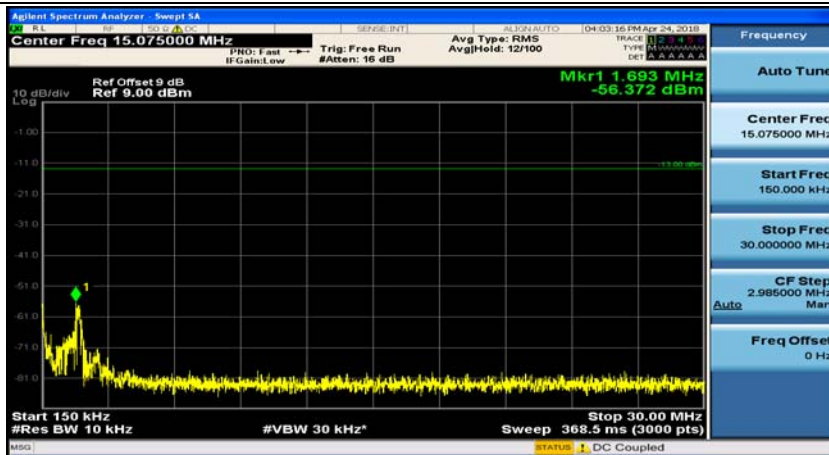

Channel Bandwidth: 3 MHz

(Channel Bandwidth: 3 MHz)_MCH_QPSK_1RB#0

(Channel Bandwidth: 3 MHz)_MCH_QPSK_1RB#7

(Channel Bandwidth: 3 MHz)_HCH_QPSK_1RB#0

(Channel Bandwidth: 3 MHz)_HCH_QPSK_1RB#7

(Channel Bandwidth: 3 MHz)_LCH_16QAM_1RB#0

(Channel Bandwidth: 3 MHz)_LCH_16QAM_1RB#7

(Channel Bandwidth: 3 MHz)_MCH_16QAM_1RB#0

(Channel Bandwidth: 3 MHz)_MCH_16QAM_1RB#7

(Channel Bandwidth: 3 MHz)_HCH_16QAM_1RB#0

(Channel Bandwidth: 3 MHz)_HCH_16QAM_1RB#7