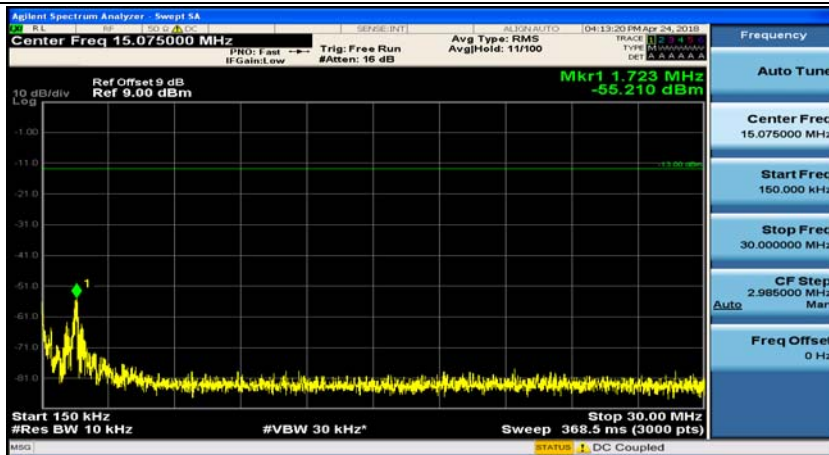

Channel Bandwidth: 5 MHz

(Channel Bandwidth: 5 MHz)_MCH_QPSK_1RB#0

(Channel Bandwidth: 5 MHz)_MCH_QPSK_1RB#12

(Channel Bandwidth: 5 MHz)_HCH_QPSK_1RB#0

(Channel Bandwidth: 5 MHz)_HCH_QPSK_1RB#12

(Channel Bandwidth: 5 MHz)_LCH_16QAM_1RB#0