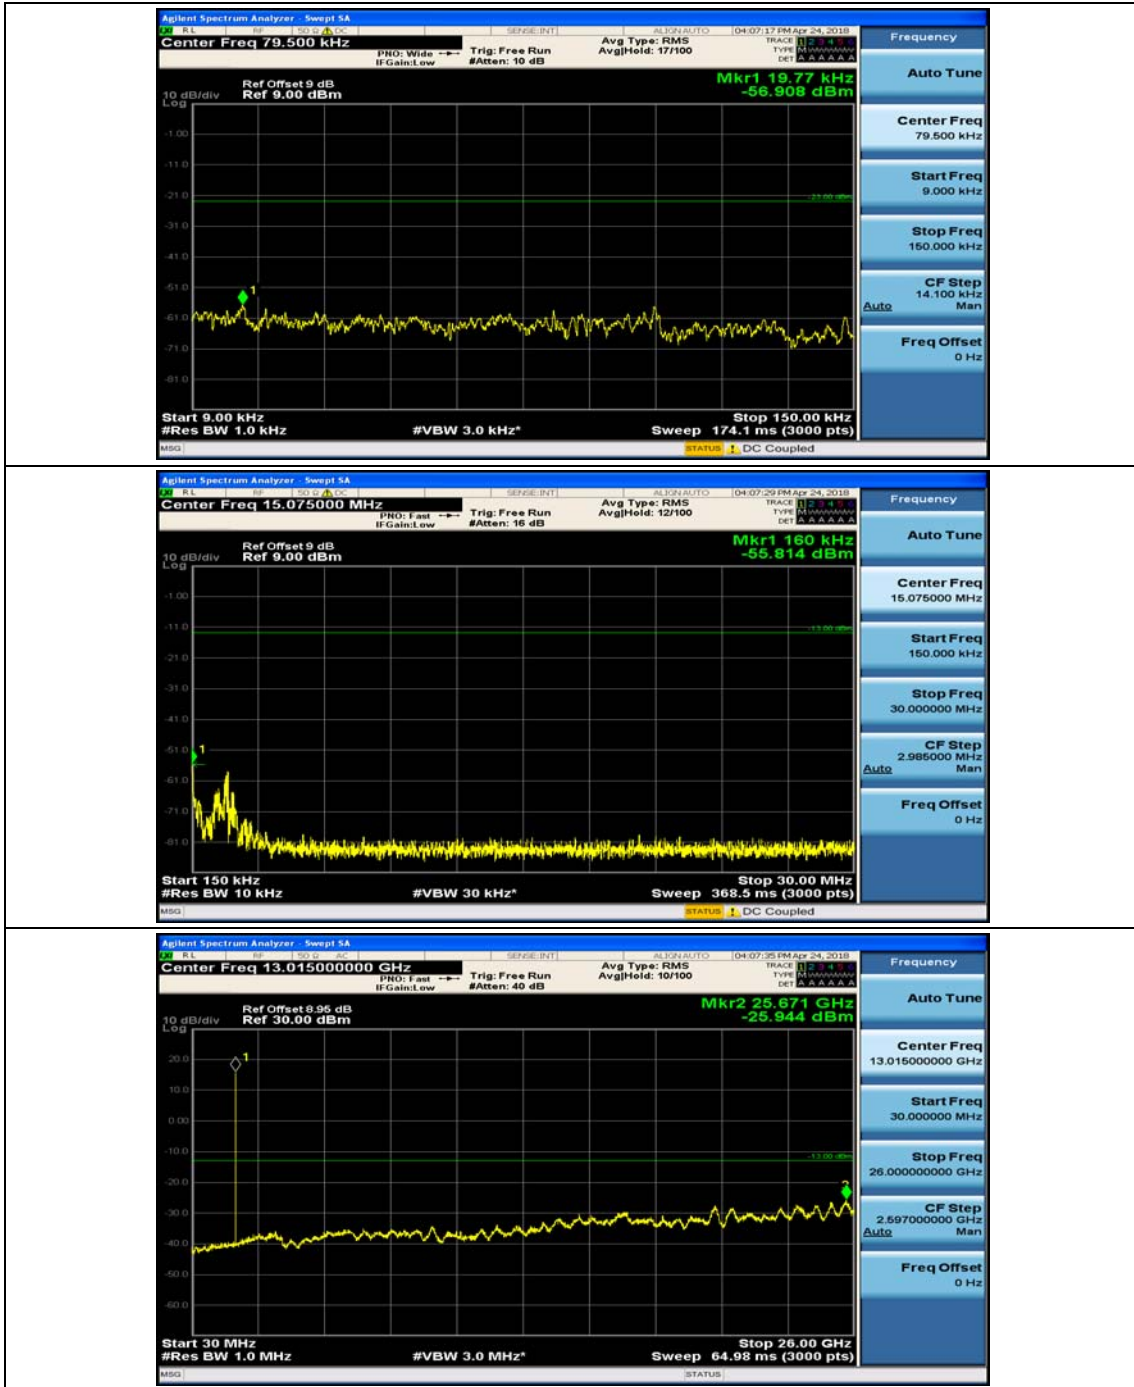

Channel Bandwidth: 3 MHz

(Channel Bandwidth: 3 MHz)_MCH_QPSK_1RB#0

(Channel Bandwidth: 3 MHz)_MCH_QPSK_1RB#7

(Channel Bandwidth: 3 MHz)_HCH_QPSK_1RB#0

(Channel Bandwidth: 3 MHz)_HCH_QPSK_1RB#7

(Channel Bandwidth: 3 MHz)_LCH_16QAM_1RB#0

(Channel Bandwidth: 3 MHz)_LCH_16QAM_1RB#7

(Channel Bandwidth: 3 MHz)_MCH_16QAM_1RB#0

(Channel Bandwidth: 3 MHz)_MCH_16QAM_1RB#7

(Channel Bandwidth: 3 MHz)_HCH_16QAM_1RB#0

(Channel Bandwidth: 3 MHz)_HCH_16QAM_1RB#7

Channel Bandwidth: 5 MHz

(Channel Bandwidth: 5 MHz)_MCH_QPSK_1RB#0

(Channel Bandwidth: 5 MHz)_MCH_QPSK_1RB#12

(Channel Bandwidth: 5 MHz)_HCH_QPSK_1RB#0

(Channel Bandwidth: 5 MHz)_HCH_QPSK_1RB#12

(Channel Bandwidth: 5 MHz)_LCH_16QAM_1RB#0