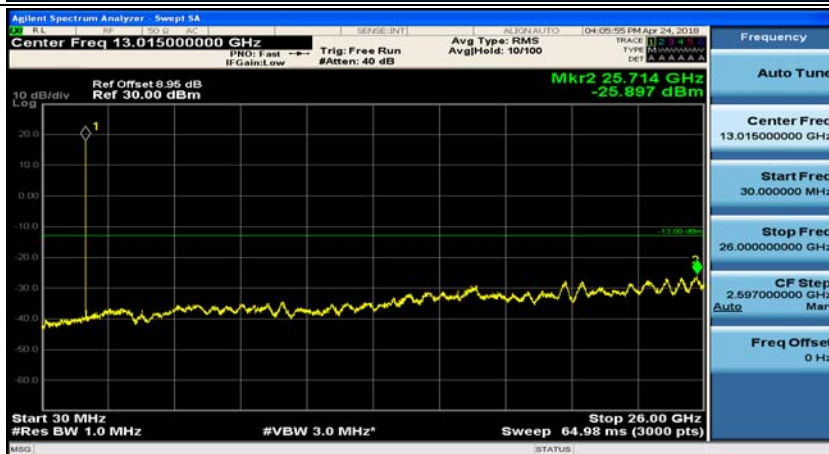

Channel Bandwidth: 3 MHz

(Channel Bandwidth: 3 MHz)_MCH_QPSK_1RB#0

(Channel Bandwidth: 3 MHz)_MCH_QPSK_1RB#7

(Channel Bandwidth: 3 MHz)_HCH_QPSK_1RB#0

(Channel Bandwidth: 3 MHz)_HCH_QPSK_1RB#7

(Channel Bandwidth: 3 MHz)_LCH_16QAM_1RB#0

(Channel Bandwidth: 3 MHz)_LCH_16QAM_1RB#7

(Channel Bandwidth: 3 MHz)_MCH_16QAM_1RB#0

(Channel Bandwidth: 3 MHz)_MCH_16QAM_1RB#7

(Channel Bandwidth: 3 MHz)_HCH_16QAM_1RB#0

(Channel Bandwidth: 3 MHz)_HCH_16QAM_1RB#7