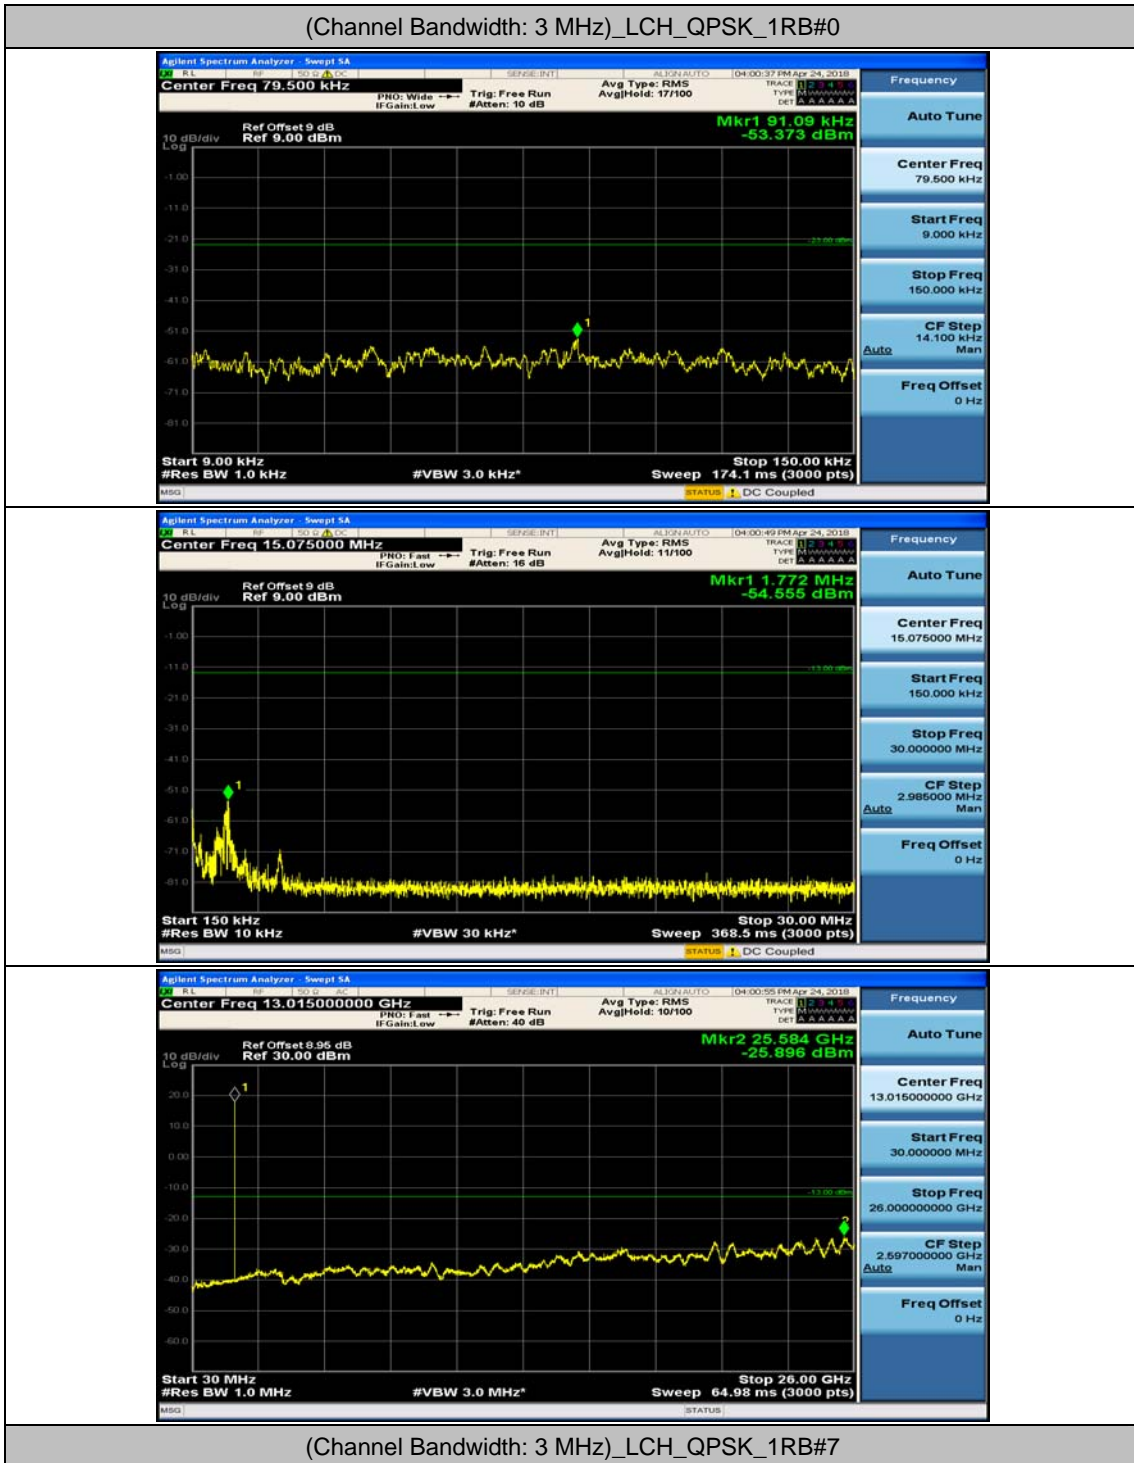

Channel Bandwidth: 3 MHz

(Channel Bandwidth: 3 MHz)_MCH_QPSK_1RB#0

(Channel Bandwidth: 3 MHz)_MCH_QPSK_1RB#7

(Channel Bandwidth: 3 MHz)_HCH_QPSK_1RB#0

(Channel Bandwidth: 3 MHz)_HCH_QPSK_1RB#7

(Channel Bandwidth: 3 MHz)_LCH_16QAM_1RB#0

(Channel Bandwidth: 3 MHz)_LCH_16QAM_1RB#7

(Channel Bandwidth: 3 MHz)_MCH_16QAM_1RB#0

(Channel Bandwidth: 3 MHz)_MCH_16QAM_1RB#7

(Channel Bandwidth: 3 MHz)_HCH_16QAM_1RB#0

(Channel Bandwidth: 3 MHz)_HCH_16QAM_1RB#7

Channel Bandwidth: 5 MHz

(Channel Bandwidth: 5 MHz)_MCH_QPSK_1RB#0

(Channel Bandwidth: 5 MHz)_MCH_QPSK_1RB#12

(Channel Bandwidth: 5 MHz)_HCH_QPSK_1RB#0

(Channel Bandwidth: 5 MHz)_HCH_QPSK_1RB#12

(Channel Bandwidth: 5 MHz)_LCH_16QAM_1RB#0