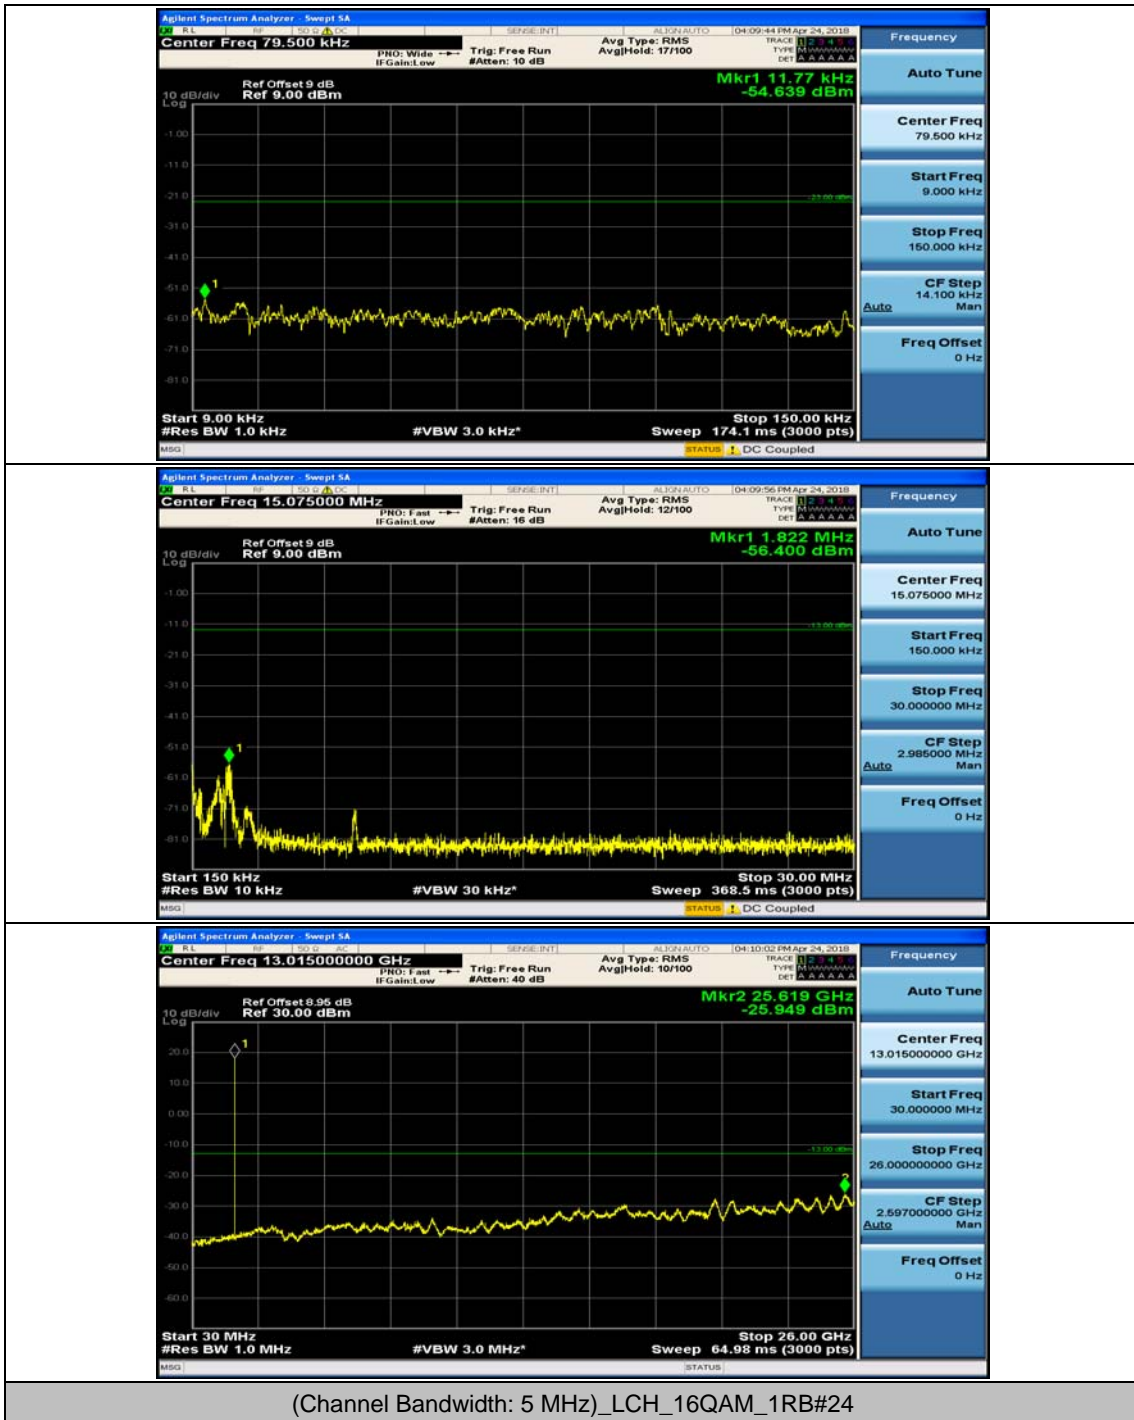

Channel Bandwidth: 5 MHz

(Channel Bandwidth: 5 MHz)_MCH_QPSK_1RB#0

(Channel Bandwidth: 5 MHz)_MCH_QPSK_1RB#12

(Channel Bandwidth: 5 MHz)_HCH_QPSK_1RB#0

(Channel Bandwidth: 5 MHz)_HCH_QPSK_1RB#12

(Channel Bandwidth: 5 MHz)_LCH_16QAM_1RB#0

(Channel Bandwidth: 5 MHz)_LCH_16QAM_1RB#12

(Channel Bandwidth: 5 MHz)_MCH_16QAM_1RB#0

(Channel Bandwidth: 5 MHz)_MCH_16QAM_1RB#12

(Channel Bandwidth: 5 MHz)_HCH_16QAM_1RB#0

(Channel Bandwidth: 5 MHz)_HCH_16QAM_1RB#12