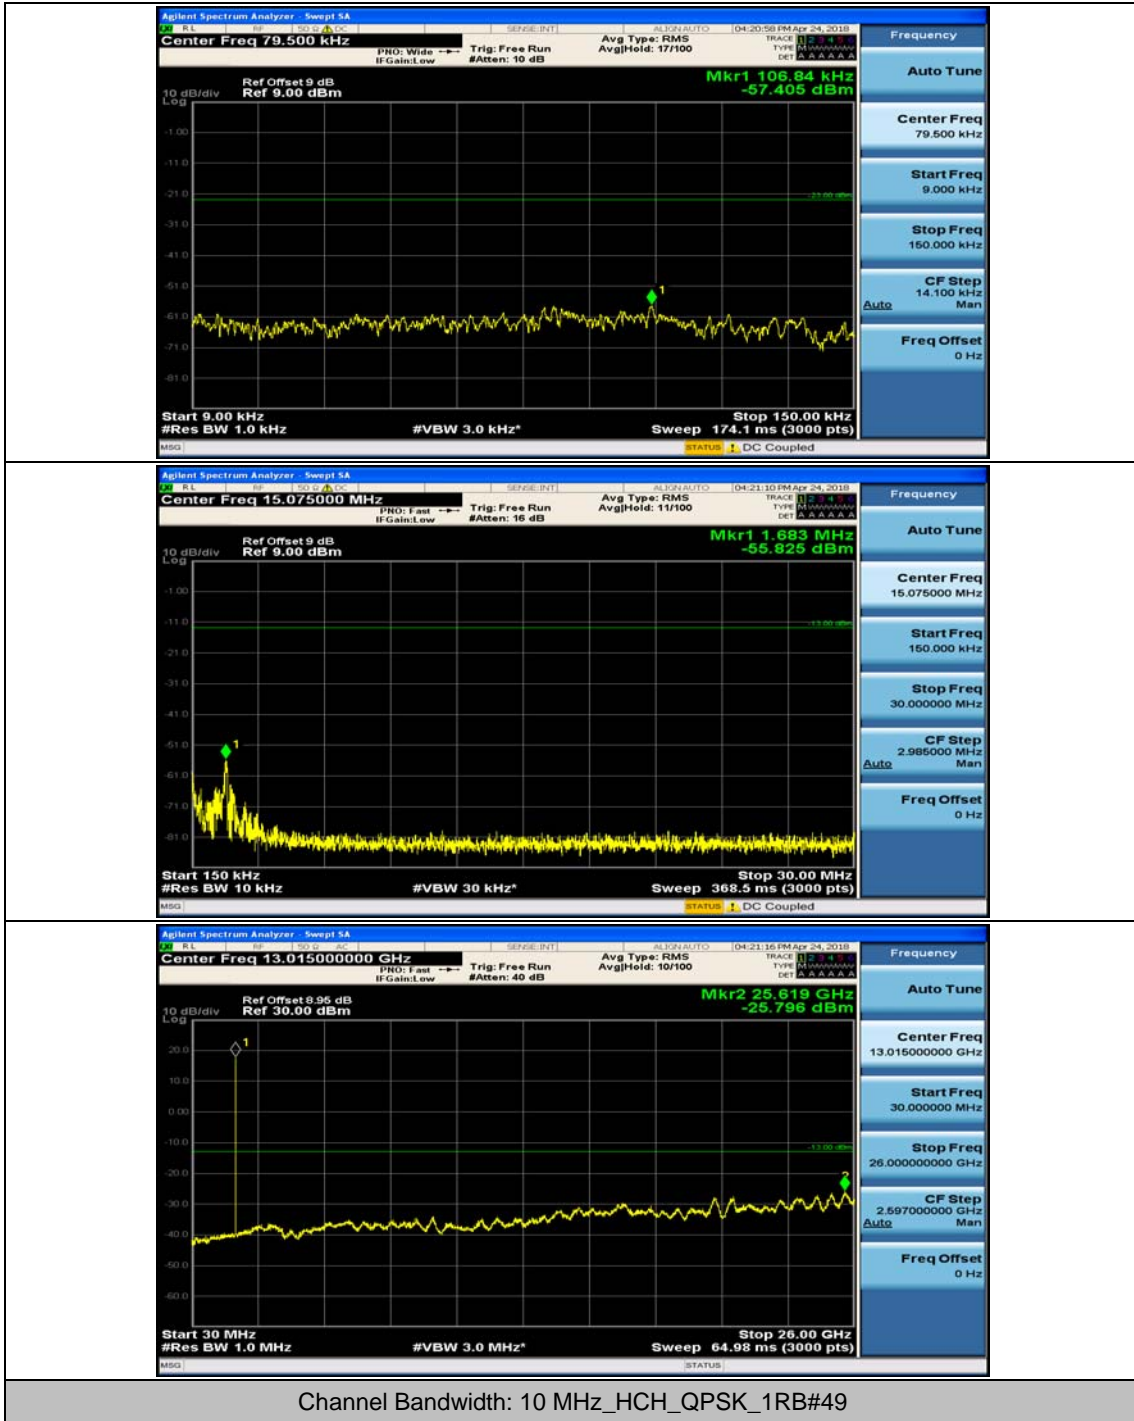

Channel Bandwidth: 10 MHz

Channel Bandwidth: 10 MHz_MCH_QPSK_1RB#0

Channel Bandwidth: 10 MHz_MCH_QPSK_1RB#24

Channel Bandwidth: 10 MHz_HCH_QPSK_1RB#0

Channel Bandwidth: 10 MHz_HCH_QPSK_1RB#24

Channel Bandwidth: 10 MHz_LCH_16QAM_1RB#0

Channel Bandwidth: 10 MHz_LCH_16QAM_1RB#24

Channel Bandwidth: 10 MHz_MCH_16QAM_1RB#0

Channel Bandwidth: 10 MHz_MCH_16QAM_1RB#24