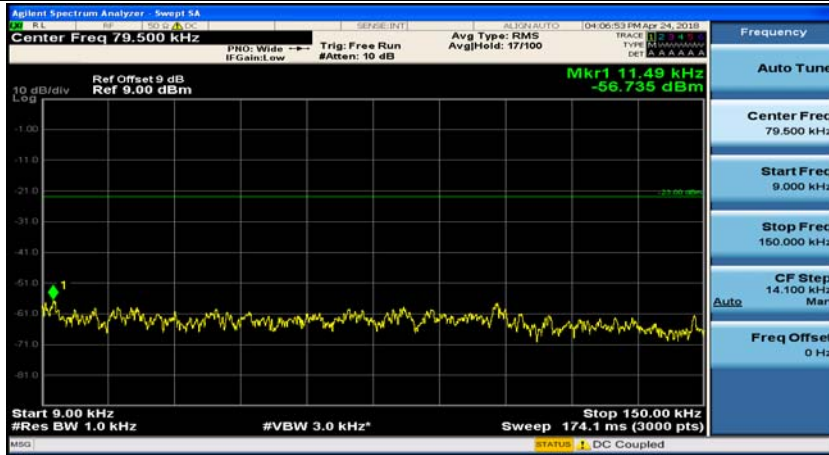

(Channel Bandwidth: 3 MHz)_LCH_16QAM_1RB#7

(Channel Bandwidth: 3 MHz)_MCH_16QAM_1RB#0

(Channel Bandwidth: 3 MHz)_MCH_16QAM_1RB#7

(Channel Bandwidth: 3 MHz)_HCH_16QAM_1RB#0

(Channel Bandwidth: 3 MHz)_HCH_16QAM_1RB#7

Channel Bandwidth: 5 MHz

(Channel Bandwidth: 5 MHz)_MCH_QPSK_1RB#0

(Channel Bandwidth: 5 MHz)_MCH_QPSK_1RB#12

(Channel Bandwidth: 5 MHz)_HCH_QPSK_1RB#0

(Channel Bandwidth: 5 MHz)_HCH_QPSK_1RB#12

(Channel Bandwidth: 5 MHz)_LCH_16QAM_1RB#0