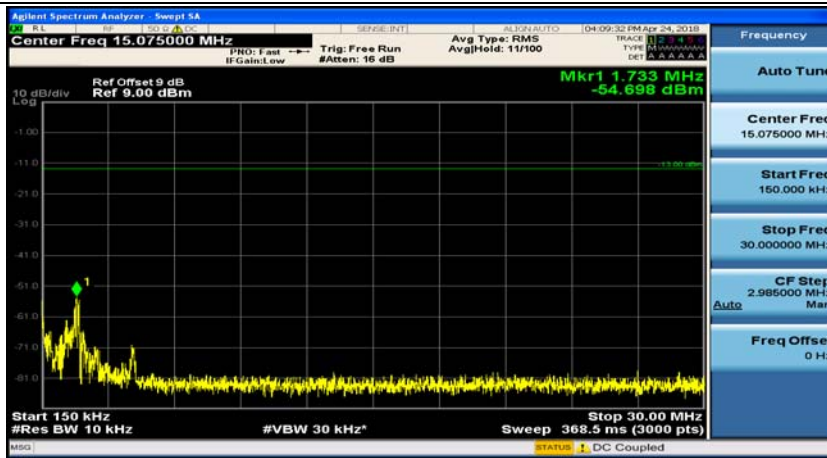

Channel Bandwidth: 5 MHz

(Channel Bandwidth: 5 MHz)_MCH_QPSK_1RB#0

(Channel Bandwidth: 5 MHz)_MCH_QPSK_1RB#12

(Channel Bandwidth: 5 MHz)_HCH_QPSK_1RB#0

(Channel Bandwidth: 5 MHz)_HCH_QPSK_1RB#12

(Channel Bandwidth: 5 MHz)_LCH_16QAM_1RB#0