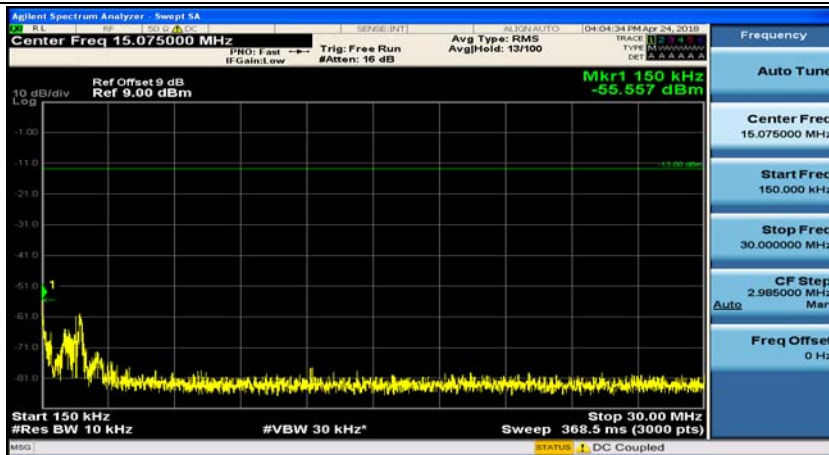

Channel Bandwidth: 3 MHz

(Channel Bandwidth: 3 MHz)_MCH_QPSK_1RB#0

(Channel Bandwidth: 3 MHz)_MCH_QPSK_1RB#7

(Channel Bandwidth: 3 MHz)_HCH_QPSK_1RB#0

(Channel Bandwidth: 3 MHz)_HCH_QPSK_1RB#7

(Channel Bandwidth: 3 MHz)_LCH_16QAM_1RB#0

(Channel Bandwidth: 3 MHz)_LCH_16QAM_1RB#7

(Channel Bandwidth: 3 MHz)_MCH_16QAM_1RB#0

(Channel Bandwidth: 3 MHz)_MCH_16QAM_1RB#7

(Channel Bandwidth: 3 MHz)_HCH_16QAM_1RB#0

(Channel Bandwidth: 3 MHz)_HCH_16QAM_1RB#7