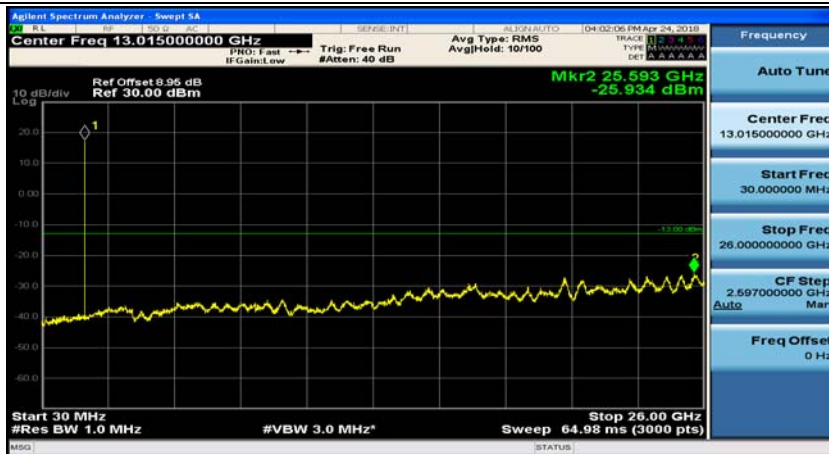

Channel Bandwidth: 3 MHz

(Channel Bandwidth: 3 MHz)_MCH_QPSK_1RB#0

(Channel Bandwidth: 3 MHz)_MCH_QPSK_1RB#7

(Channel Bandwidth: 3 MHz)_HCH_QPSK_1RB#0

(Channel Bandwidth: 3 MHz)_HCH_QPSK_1RB#7

(Channel Bandwidth: 3 MHz)_LCH_16QAM_1RB#0

(Channel Bandwidth: 3 MHz)_LCH_16QAM_1RB#7

(Channel Bandwidth: 3 MHz)_MCH_16QAM_1RB#0

(Channel Bandwidth: 3 MHz)_MCH_16QAM_1RB#7

(Channel Bandwidth: 3 MHz)_HCH_16QAM_1RB#0

(Channel Bandwidth: 3 MHz)_HCH_16QAM_1RB#7