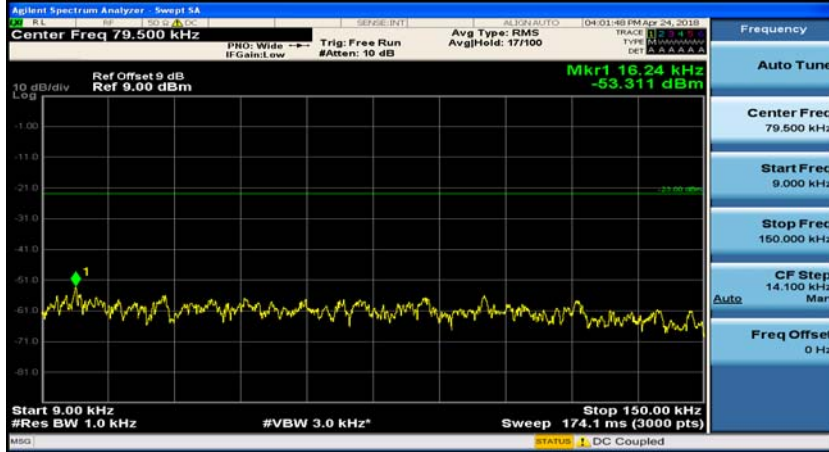

Channel Bandwidth: 3 MHz

(Channel Bandwidth: 3 MHz)_MCH_QPSK_1RB#0

(Channel Bandwidth: 3 MHz)_MCH_QPSK_1RB#7

(Channel Bandwidth: 3 MHz)_HCH_QPSK_1RB#0

(Channel Bandwidth: 3 MHz)_HCH_QPSK_1RB#7

(Channel Bandwidth: 3 MHz)_LCH_16QAM_1RB#0

(Channel Bandwidth: 3 MHz)_LCH_16QAM_1RB#7

(Channel Bandwidth: 3 MHz)_MCH_16QAM_1RB#0

(Channel Bandwidth: 3 MHz)_MCH_16QAM_1RB#7

(Channel Bandwidth: 3 MHz)_HCH_16QAM_1RB#0

(Channel Bandwidth: 3 MHz)_HCH_16QAM_1RB#7