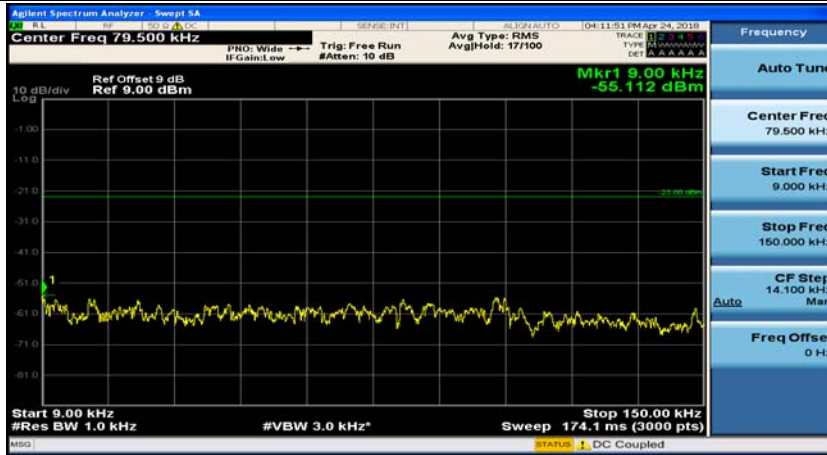

(Channel Bandwidth: 5 MHz)_MCH_16QAM_1RB#0