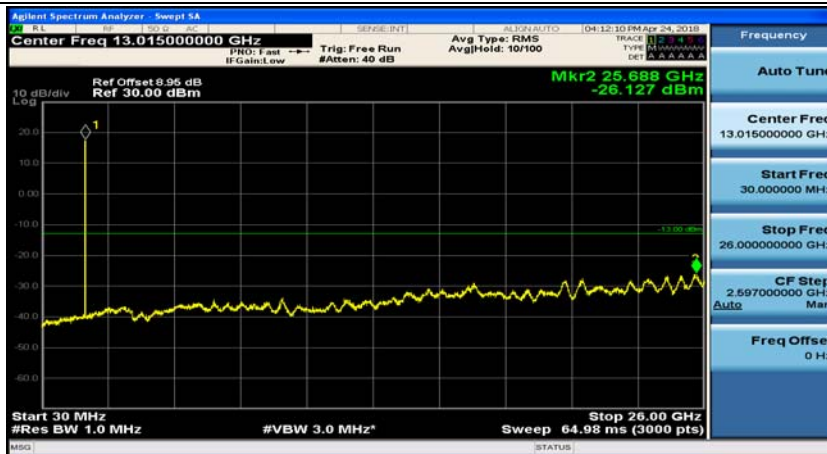

(Channel Bandwidth: 5 MHz)_MCH_16QAM_1RB#0