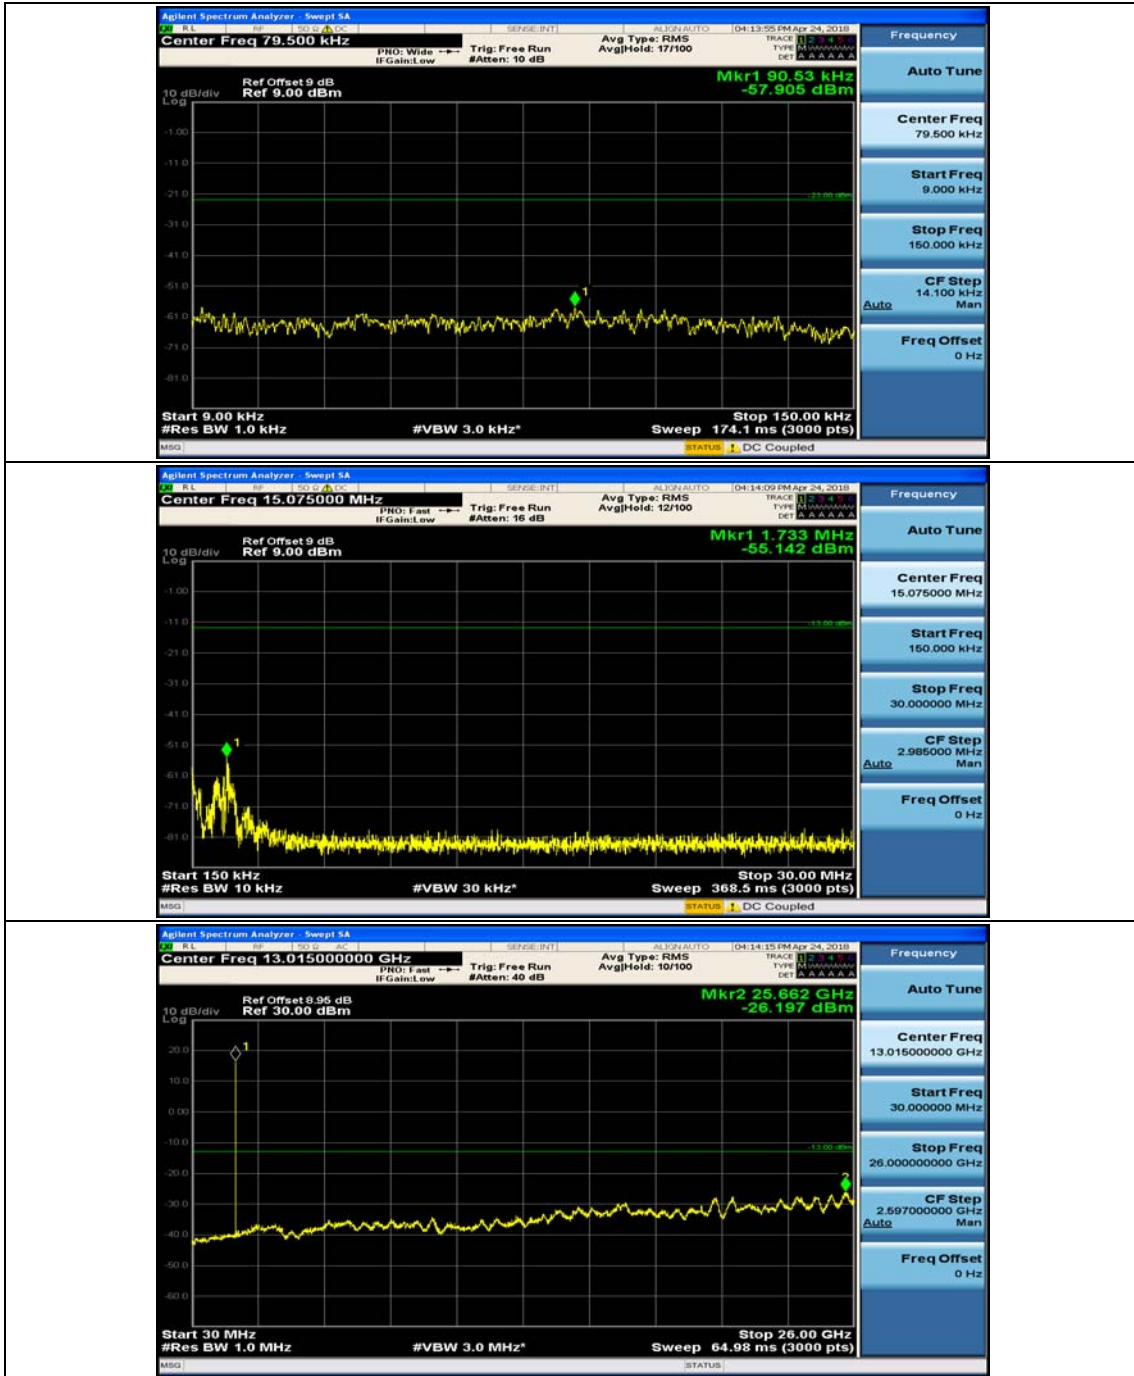

Channel Bandwidth: 5 MHz

(Channel Bandwidth: 5 MHz)_MCH_QPSK_1RB#0

(Channel Bandwidth: 5 MHz)_MCH_QPSK_1RB#12

(Channel Bandwidth: 5 MHz)_HCH_QPSK_1RB#0

(Channel Bandwidth: 5 MHz)_HCH_QPSK_1RB#12

(Channel Bandwidth: 5 MHz)_LCH_16QAM_1RB#0

(Channel Bandwidth: 5 MHz)_LCH_16QAM_1RB#12

(Channel Bandwidth: 5 MHz)_MCH_16QAM_1RB#0

(Channel Bandwidth: 5 MHz)_MCH_16QAM_1RB#12

(Channel Bandwidth: 5 MHz)_HCH_16QAM_1RB#0

(Channel Bandwidth: 5 MHz)_HCH_16QAM_1RB#12