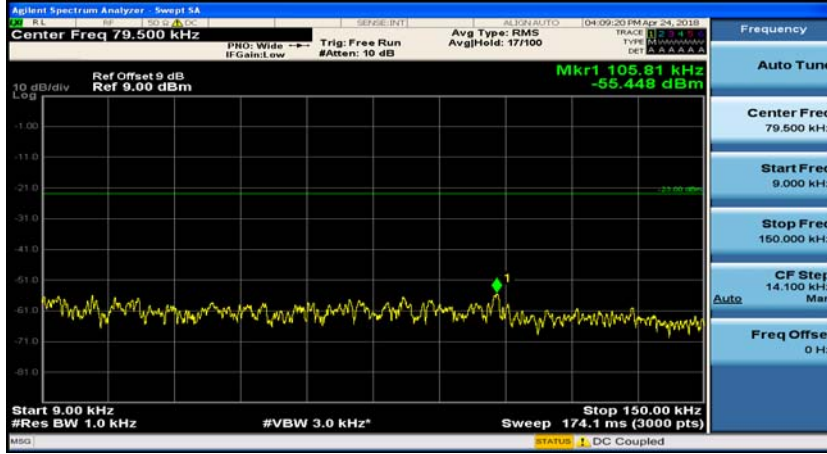

Channel Bandwidth: 5 MHz

(Channel Bandwidth: 5 MHz)_MCH_QPSK_1RB#0

(Channel Bandwidth: 5 MHz)_MCH_QPSK_1RB#12

(Channel Bandwidth: 5 MHz)_HCH_QPSK_1RB#0

(Channel Bandwidth: 5 MHz)_HCH_QPSK_1RB#12

(Channel Bandwidth: 5 MHz)_LCH_16QAM_1RB#0