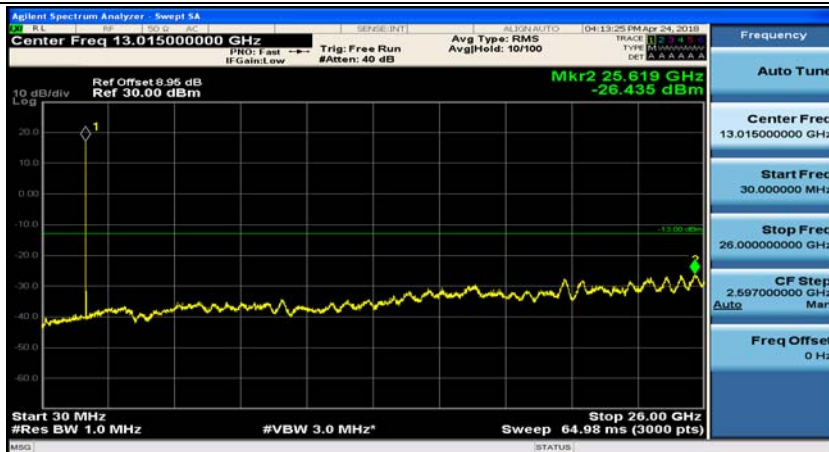

Channel Bandwidth: 5 MHz

(Channel Bandwidth: 5 MHz)_MCH_QPSK_1RB#0

(Channel Bandwidth: 5 MHz)_MCH_QPSK_1RB#12

(Channel Bandwidth: 5 MHz)_HCH_QPSK_1RB#0

(Channel Bandwidth: 5 MHz)_HCH_QPSK_1RB#12

(Channel Bandwidth: 5 MHz)_LCH_16QAM_1RB#0