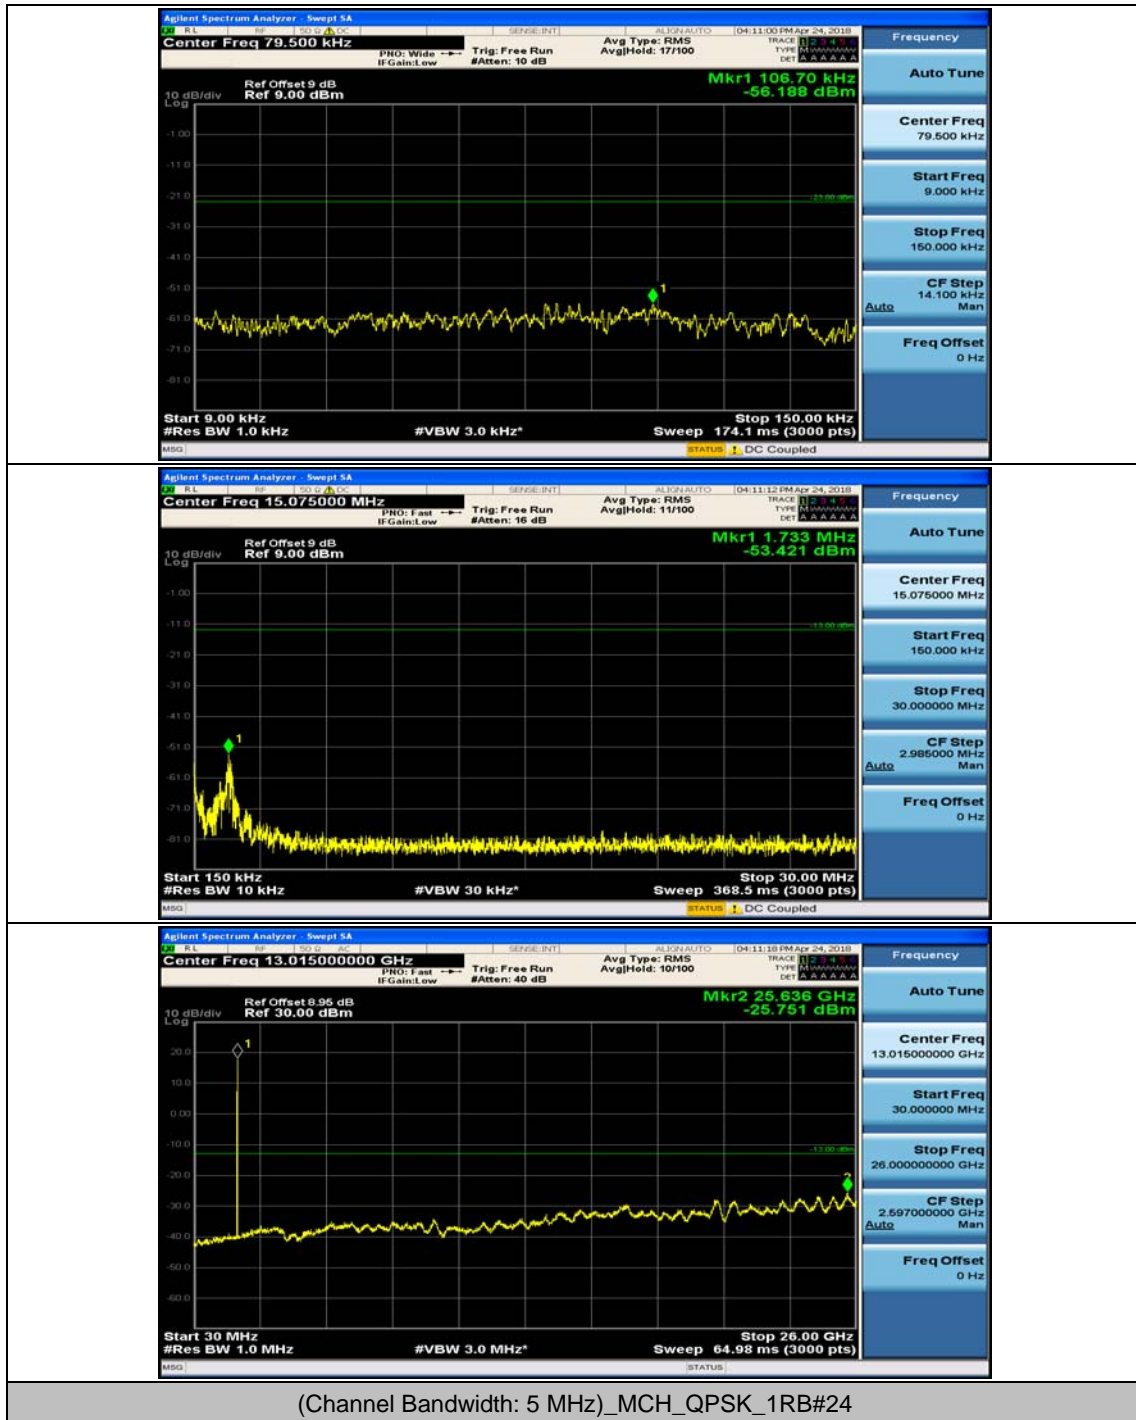

Channel Bandwidth: 5 MHz

(Channel Bandwidth: 5 MHz)_MCH_QPSK_1RB#0

(Channel Bandwidth: 5 MHz)_MCH_QPSK_1RB#12

(Channel Bandwidth: 5 MHz)_HCH_QPSK_1RB#0

(Channel Bandwidth: 5 MHz)_HCH_QPSK_1RB#12

(Channel Bandwidth: 5 MHz)_LCH_16QAM_1RB#0

(Channel Bandwidth: 5 MHz)_LCH_16QAM_1RB#12

(Channel Bandwidth: 5 MHz)_MCH_16QAM_1RB#0

(Channel Bandwidth: 5 MHz)_MCH_16QAM_1RB#12

(Channel Bandwidth: 5 MHz)_HCH_16QAM_1RB#0

(Channel Bandwidth: 5 MHz)_HCH_16QAM_1RB#12