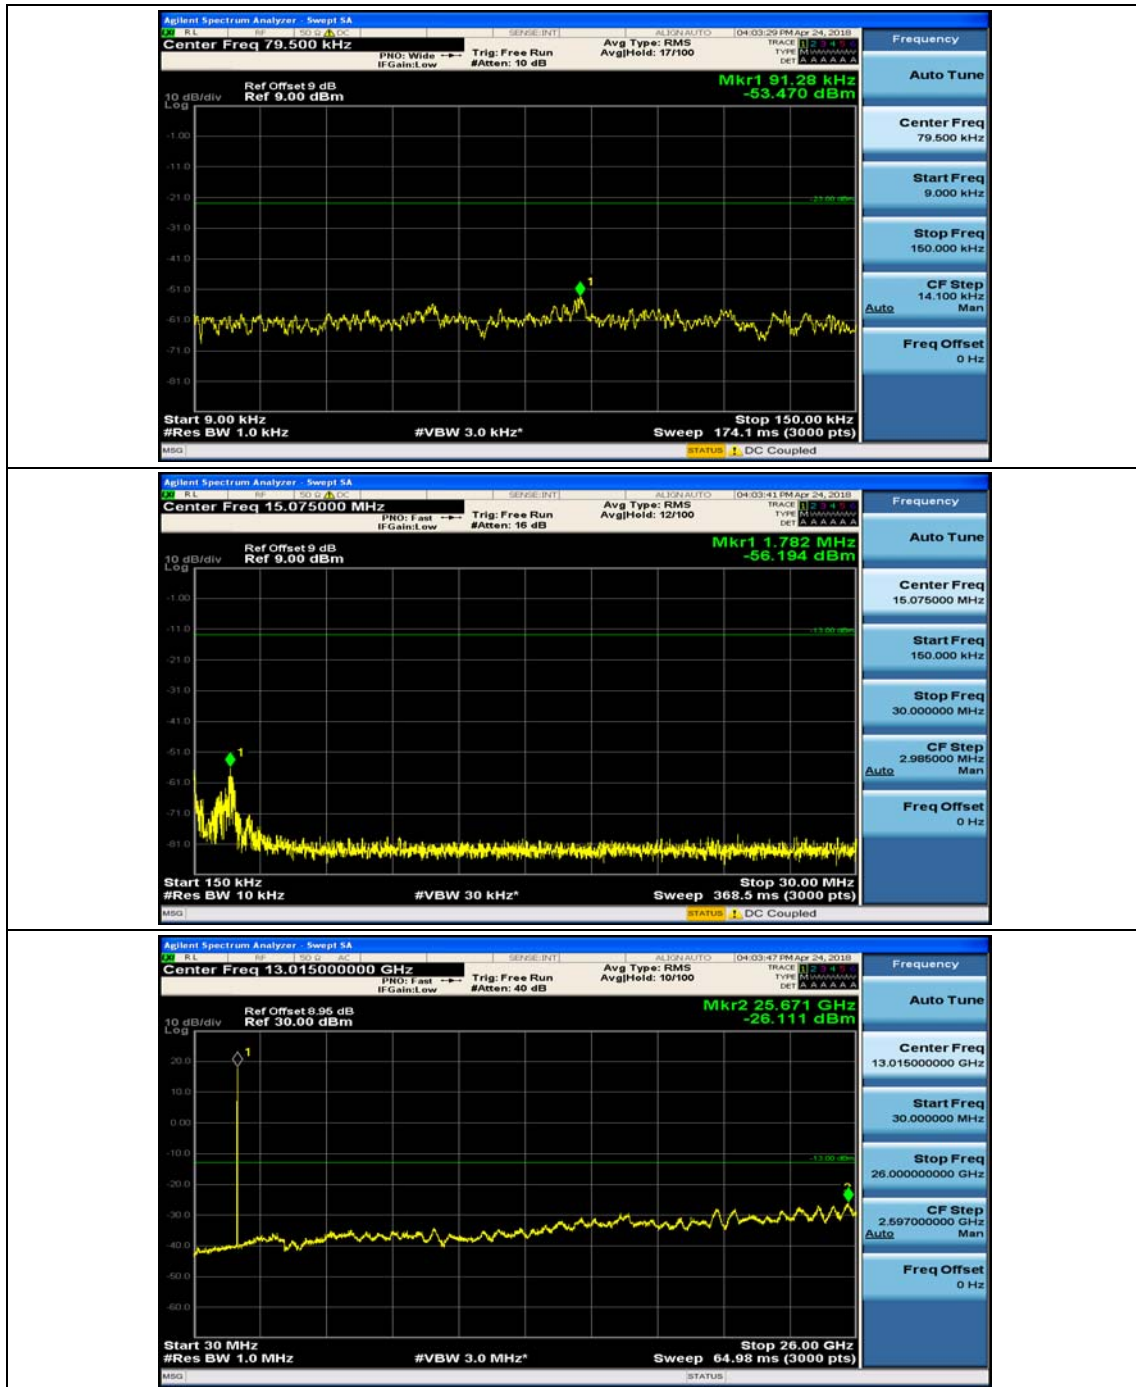

Channel Bandwidth: 3 MHz

(Channel Bandwidth: 3 MHz)_MCH_QPSK_1RB#0

(Channel Bandwidth: 3 MHz)_MCH_QPSK_1RB#7

(Channel Bandwidth: 3 MHz)_HCH_QPSK_1RB#0

(Channel Bandwidth: 3 MHz)_HCH_QPSK_1RB#7

(Channel Bandwidth: 3 MHz)_LCH_16QAM_1RB#0

(Channel Bandwidth: 3 MHz)_LCH_16QAM_1RB#7

(Channel Bandwidth: 3 MHz)_MCH_16QAM_1RB#0

(Channel Bandwidth: 3 MHz)_MCH_16QAM_1RB#7

(Channel Bandwidth: 3 MHz)_HCH_16QAM_1RB#0

(Channel Bandwidth: 3 MHz)_HCH_16QAM_1RB#7

Channel Bandwidth: 5 MHz

(Channel Bandwidth: 5 MHz)_MCH_QPSK_1RB#0

(Channel Bandwidth: 5 MHz)_MCH_QPSK_1RB#12

(Channel Bandwidth: 5 MHz)_HCH_QPSK_1RB#0

(Channel Bandwidth: 5 MHz)_HCH_QPSK_1RB#12

(Channel Bandwidth: 5 MHz)_LCH_16QAM_1RB#0