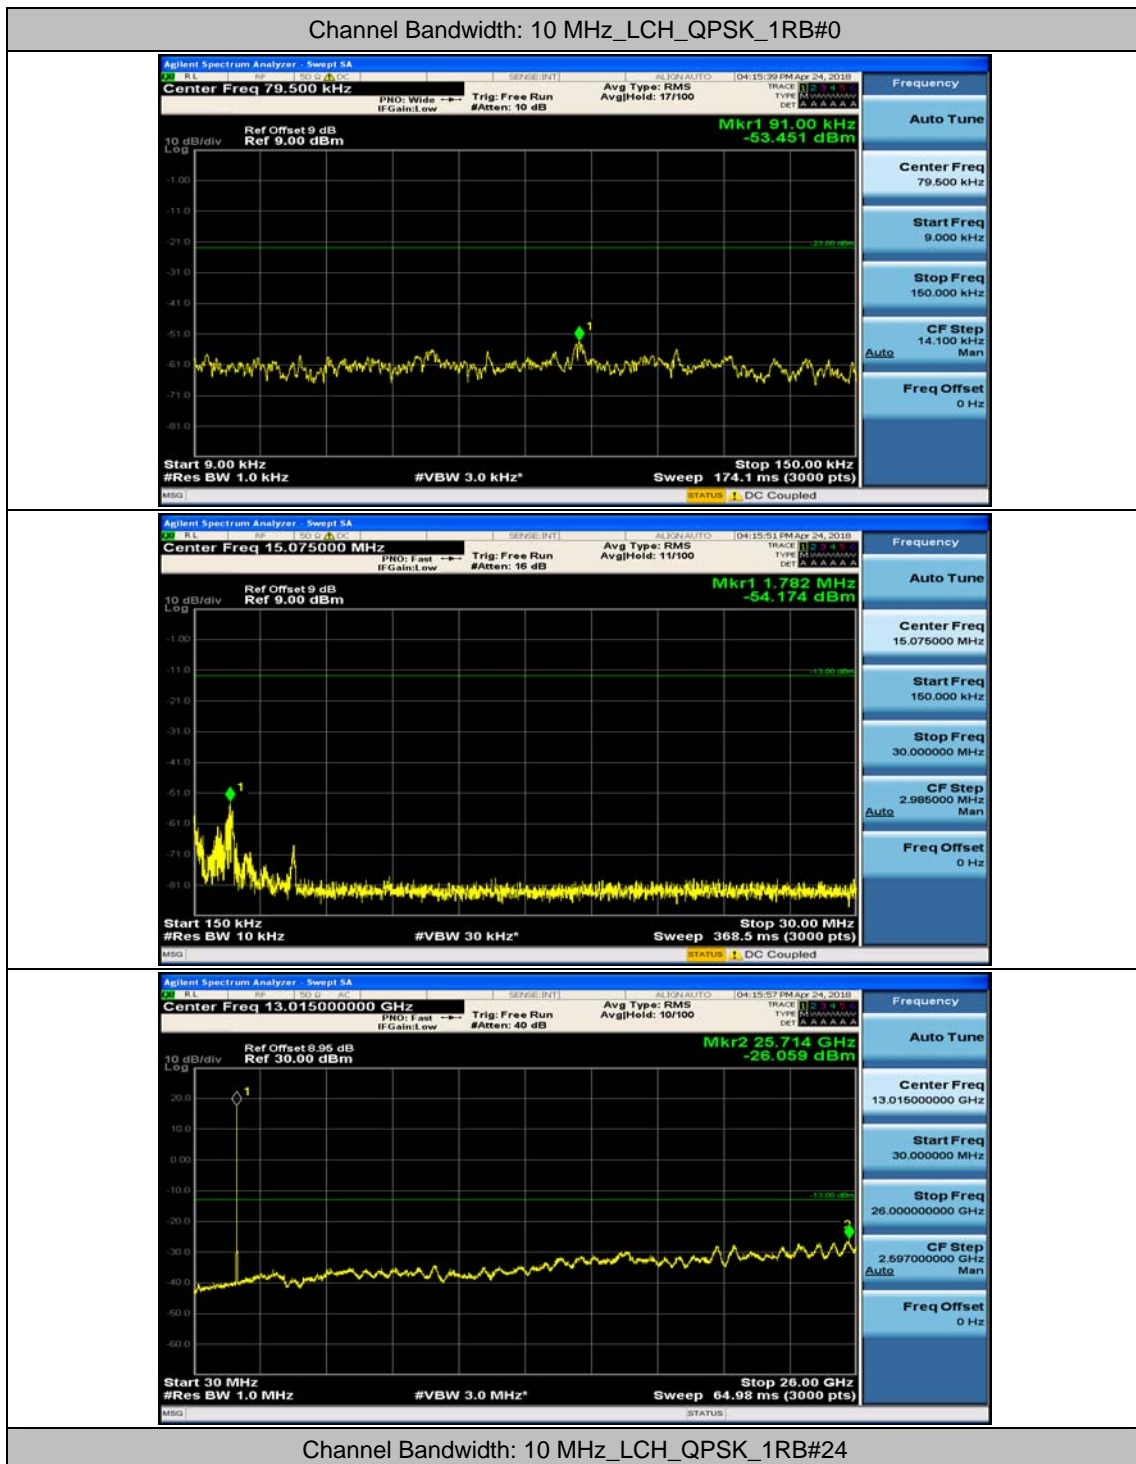

Channel Bandwidth: 10 MHz