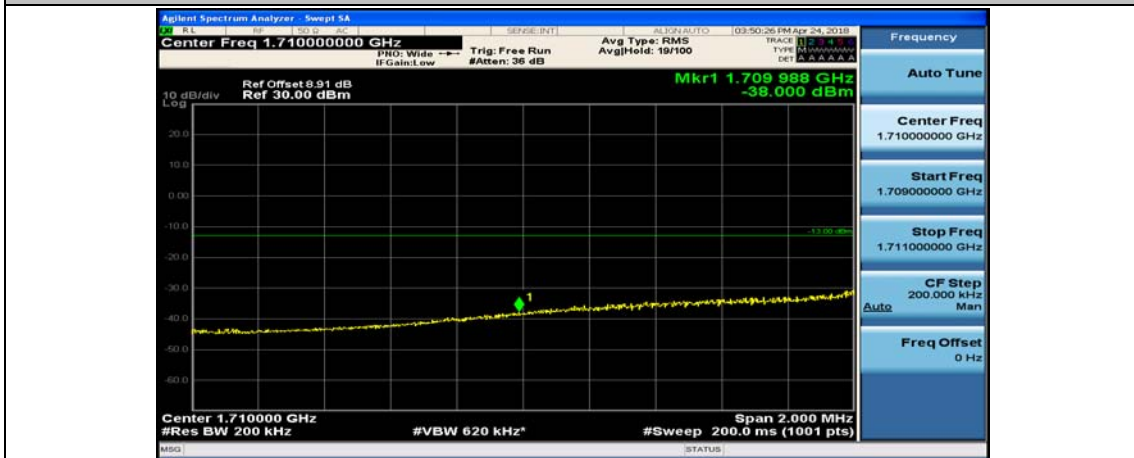

(Channel Bandwidth:20 MHz)_LCH_QPSK_50RB#50