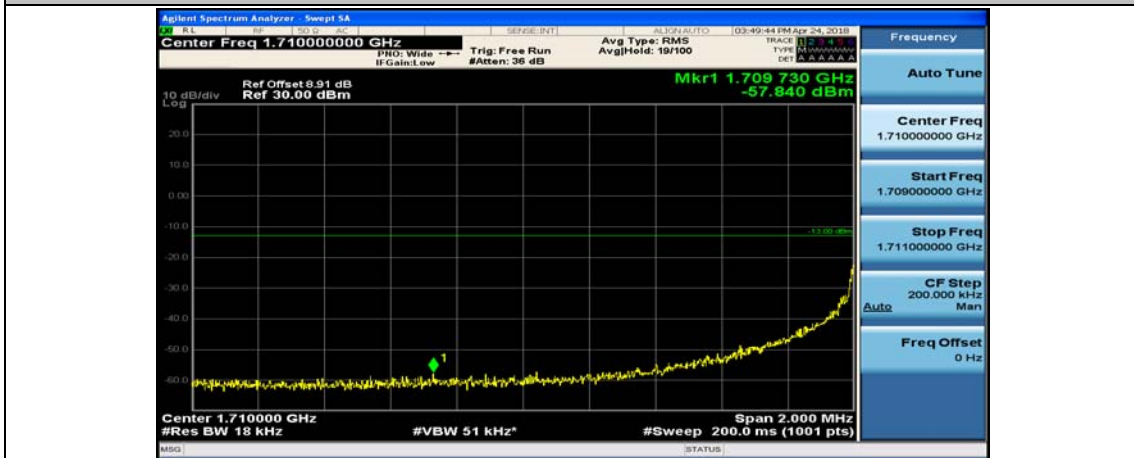

(Channel Bandwidth:15 MHz)_HCH_16QAM_37RB#38

(Channel Bandwidth:15 MHz)_HCH_16QAM_75RB#0

Channel Bandwidth: 20 MHz

(Channel Bandwidth:20 MHz)_LCH_QPSK_1RB#49

(Channel Bandwidth:20 MHz)_LCH_QPSK_1RB#99

(Channel Bandwidth:20 MHz)_LCH_QPSK_50RB#0