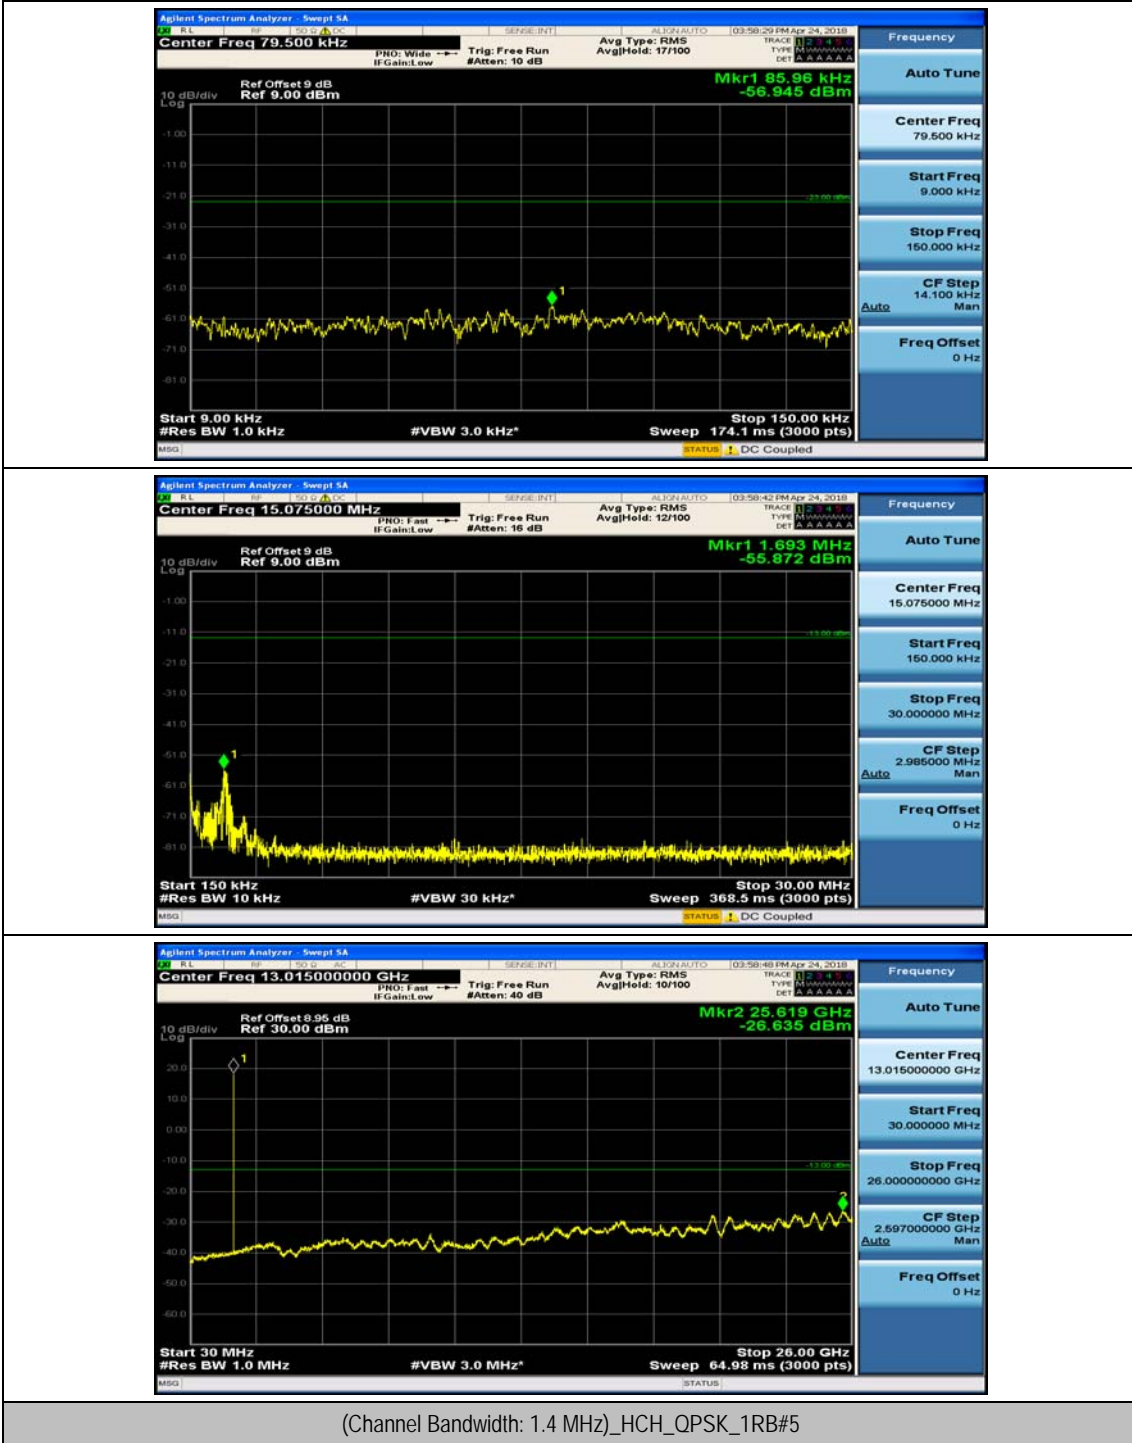

Test Graphs

Channel Bandwidth: 1.4 MHz

(Channel Bandwidth: 1.4 MHz)_MCH_QPSK_1RB#0

(Channel Bandwidth: 1.4 MHz)_MCH_QPSK_1RB#3

(Channel Bandwidth: 1.4 MHz)_HCH_QPSK_1RB#0

(Channel Bandwidth: 1.4 MHz)_HCH_QPSK_1RB#3