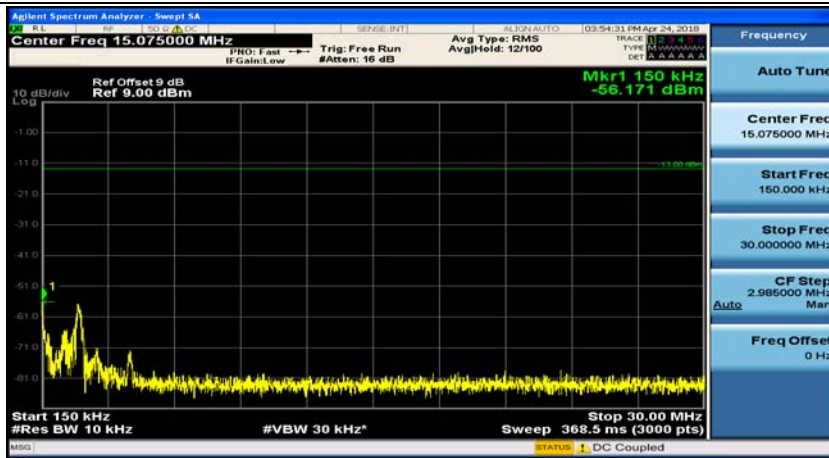

(Channel Bandwidth: 1.4 MHz)_LCH_16QAM_1RB#0