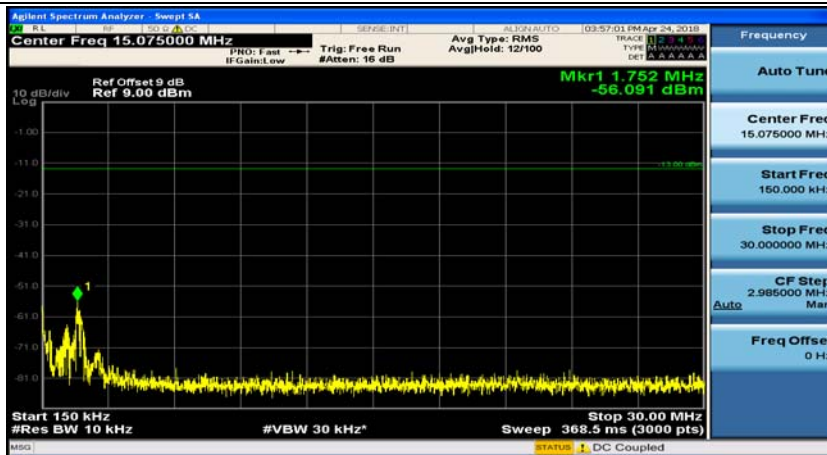

(Channel Bandwidth: 1.4 MHz)_LCH_16QAM_1RB#0

(Channel Bandwidth: 1.4 MHz)_LCH_16QAM_1RB#3

(Channel Bandwidth: 1.4 MHz)_MCH_16QAM_1RB#0

(Channel Bandwidth: 1.4 MHz)_MCH_16QAM_1RB#3

(Channel Bandwidth: 1.4 MHz)_HCH_16QAM_1RB#0

(Channel Bandwidth: 1.4 MHz)_HCH_16QAM_1RB#3