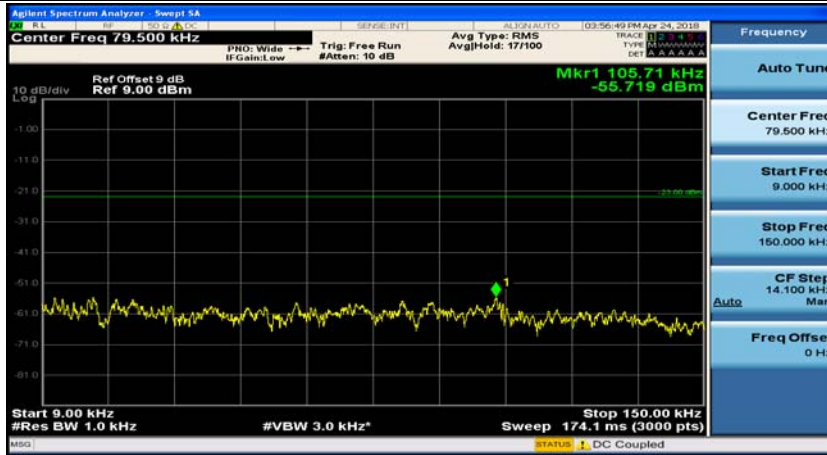

(Channel Bandwidth: 1.4 MHz)_LCH_16QAM_1RB#0

(Channel Bandwidth: 1.4 MHz)_LCH_16QAM_1RB#3

(Channel Bandwidth: 1.4 MHz)_MCH_16QAM_1RB#0

(Channel Bandwidth: 1.4 MHz)_MCH_16QAM_1RB#3

(Channel Bandwidth: 1.4 MHz)_HCH_16QAM_1RB#0

(Channel Bandwidth: 1.4 MHz)_HCH_16QAM_1RB#3