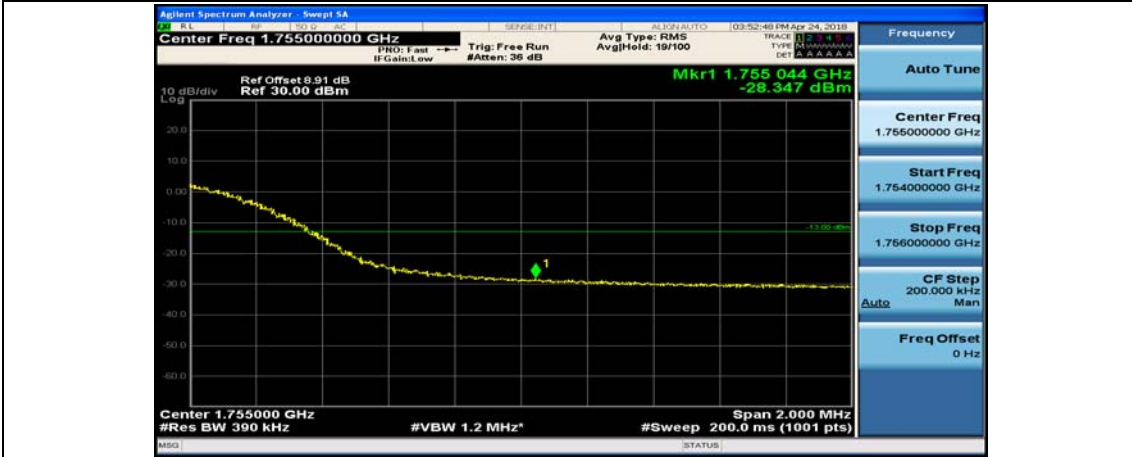

(Channel Bandwidth:20 MHz)_HCH_16QAM_50RB#0

(Channel Bandwidth:20 MHz)_HCH_16QAM_50RB#25

(Channel Bandwidth:20 MHz)_HCH_16QAM_50RB#50

(Channel Bandwidth:20 MHz)_HCH_16QAM_100RB#0

Appendix E: Conducted Spurious Emission