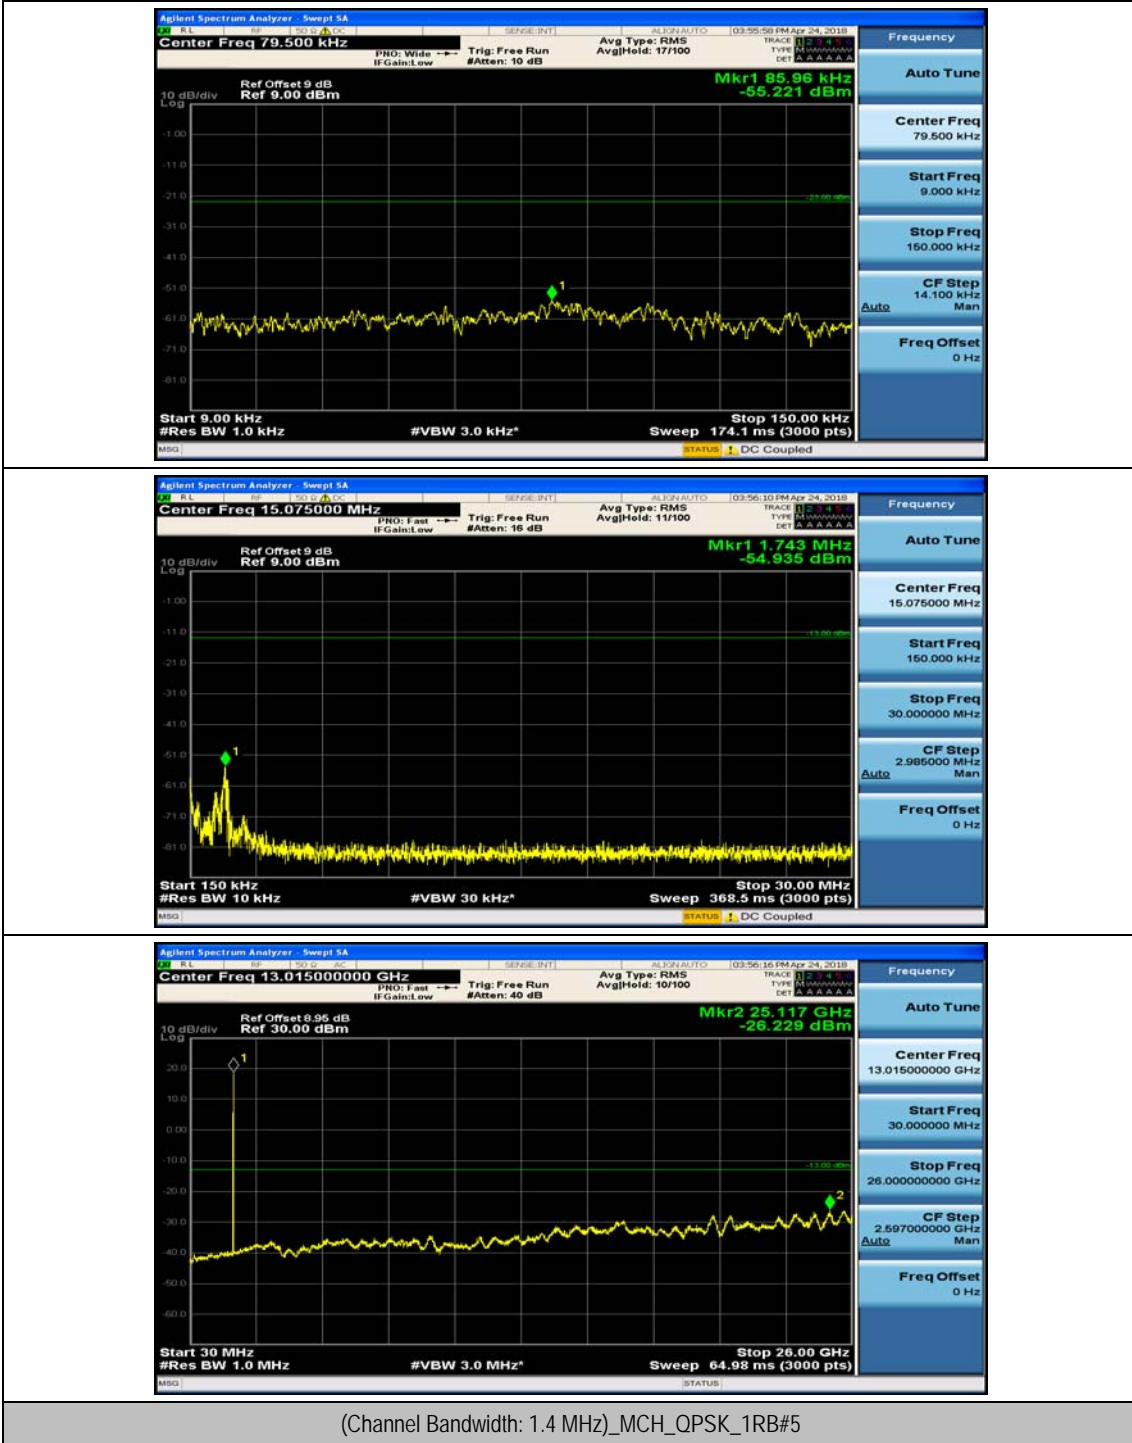

Test Graphs

Channel Bandwidth: 1.4 MHz

(Channel Bandwidth: 1.4 MHz)_MCH_QPSK_1RB#0

(Channel Bandwidth: 1.4 MHz)_MCH_QPSK_1RB#3

(Channel Bandwidth: 1.4 MHz)_HCH_QPSK_1RB#0

(Channel Bandwidth: 1.4 MHz)_HCH_QPSK_1RB#3