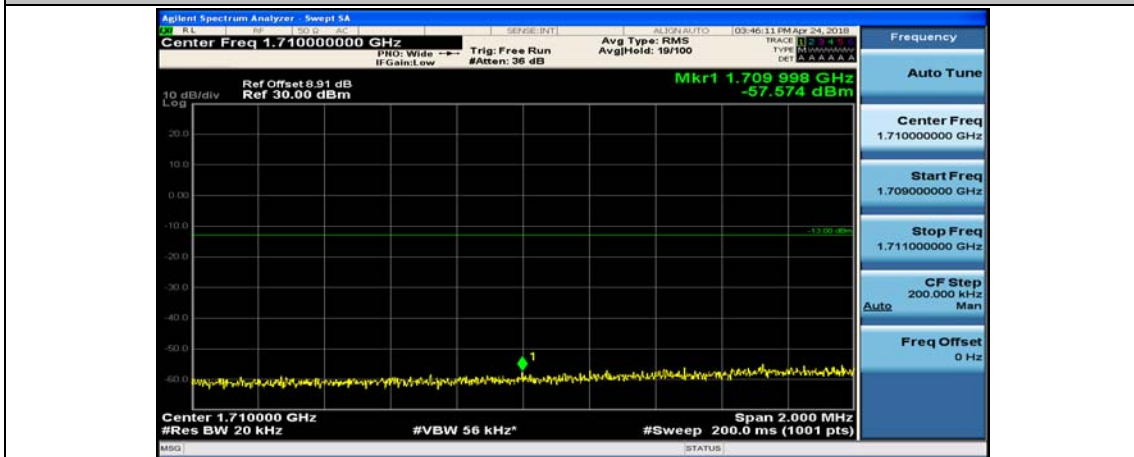

(Channel Bandwidth:15 MHz)_LCH_QPSK_1RB#37