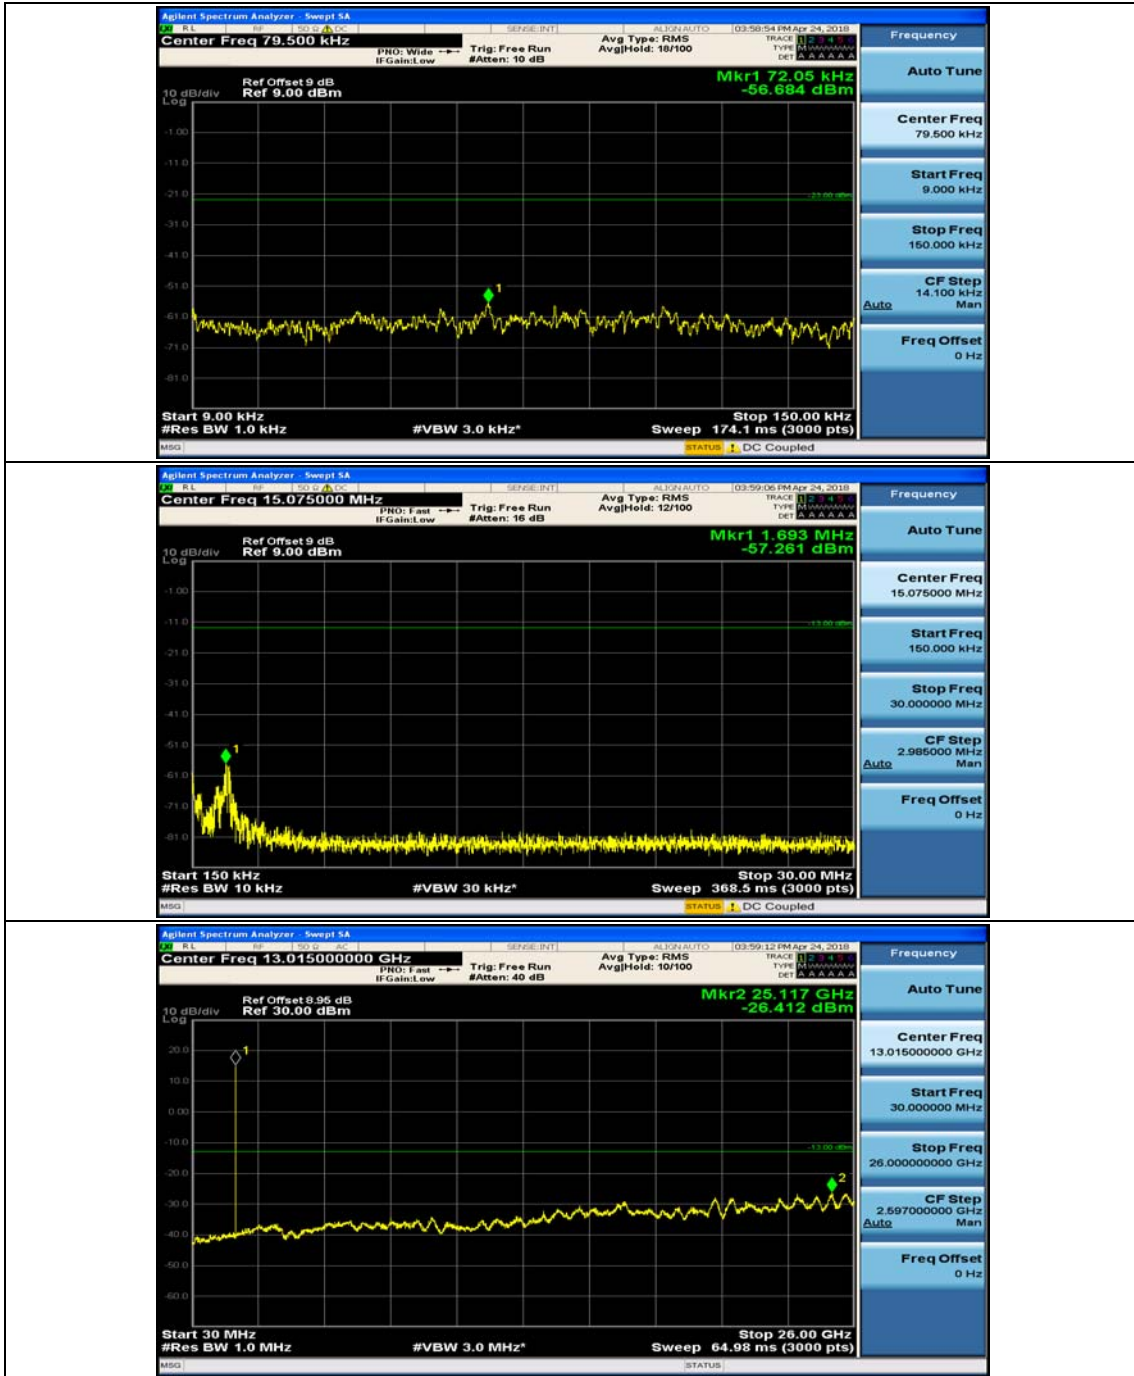

Test Graphs

Channel Bandwidth: 1.4 MHz

(Channel Bandwidth: 1.4 MHz)_MCH_QPSK_1RB#0

(Channel Bandwidth: 1.4 MHz)_MCH_QPSK_1RB#3

(Channel Bandwidth: 1.4 MHz)_HCH_QPSK_1RB#0

(Channel Bandwidth: 1.4 MHz)_HCH_QPSK_1RB#3