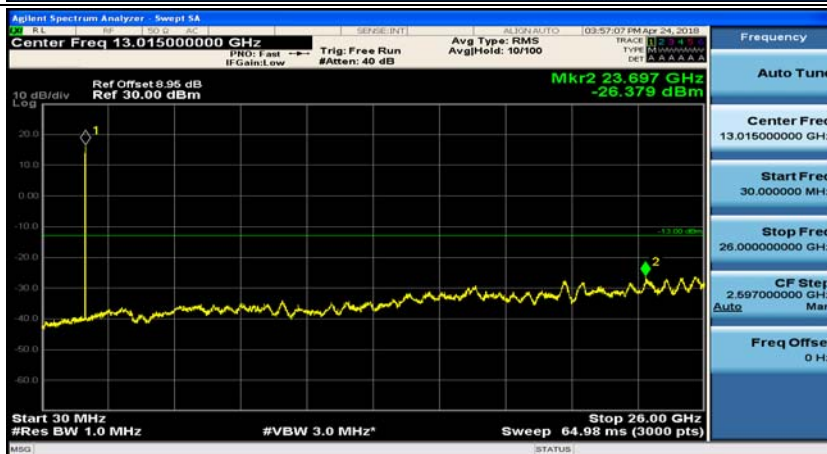

(Channel Bandwidth: 1.4 MHz)_LCH_16QAM_1RB#0

(Channel Bandwidth: 1.4 MHz)_LCH_16QAM_1RB#3

(Channel Bandwidth: 1.4 MHz)_MCH_16QAM_1RB#0

(Channel Bandwidth: 1.4 MHz)_MCH_16QAM_1RB#3

(Channel Bandwidth: 1.4 MHz)_HCH_16QAM_1RB#0

(Channel Bandwidth: 1.4 MHz)_HCH_16QAM_1RB#3