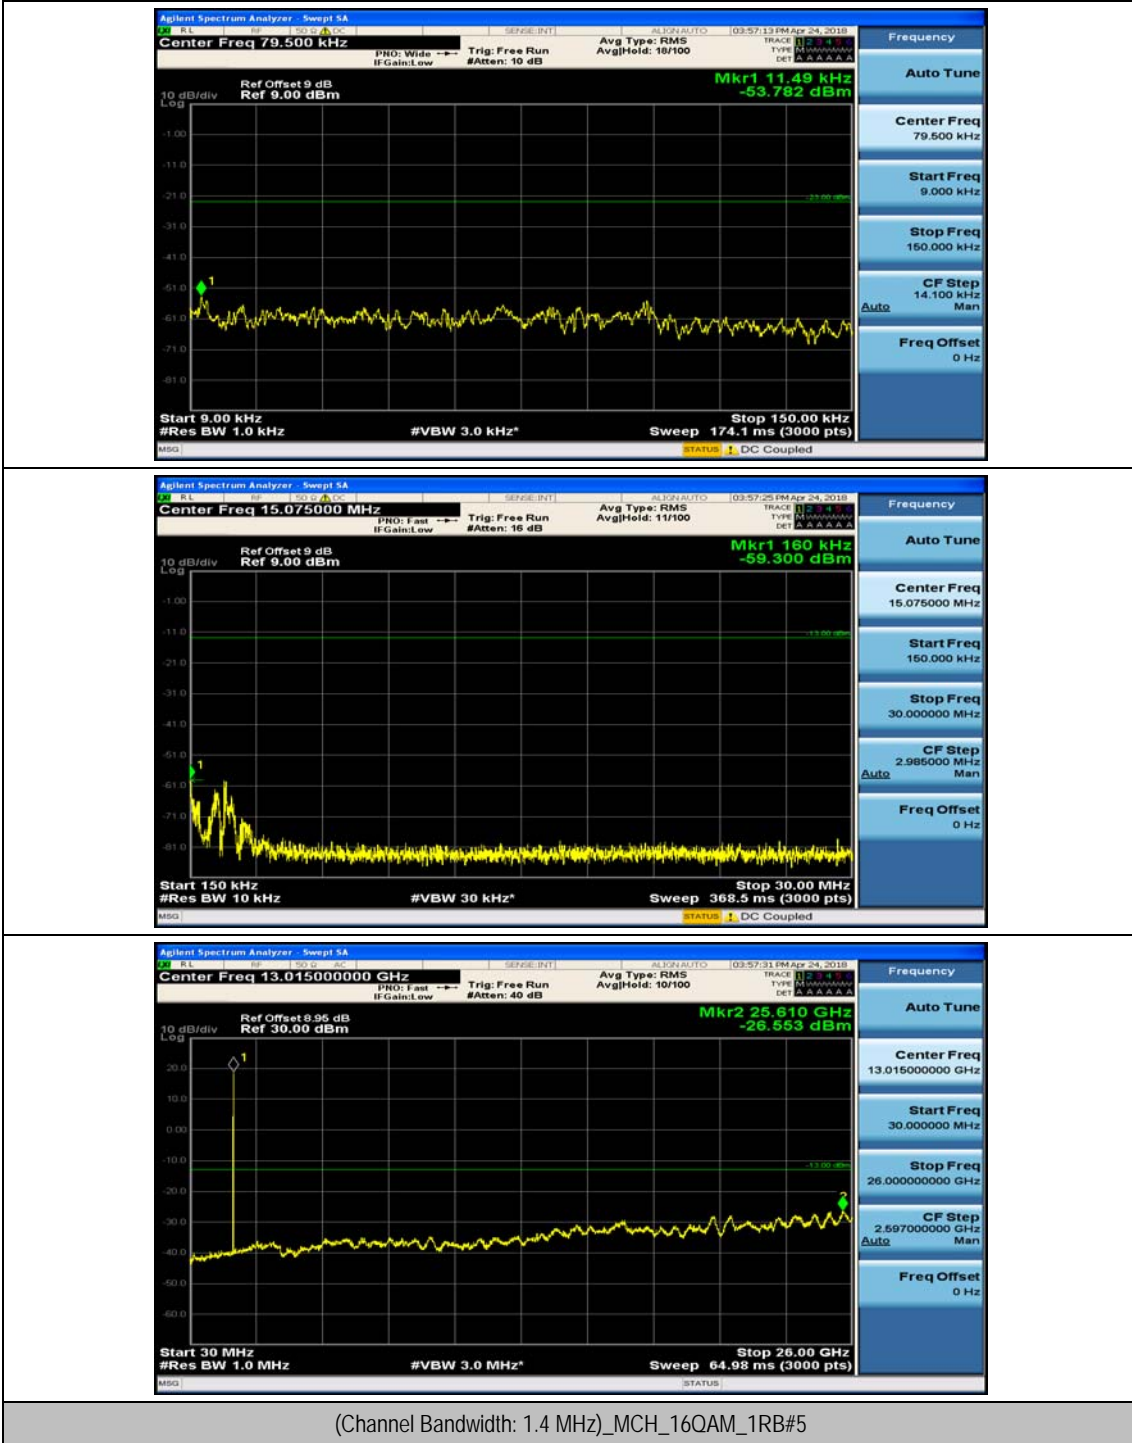

(Channel Bandwidth: 1.4 MHz)_LCH_16QAM_1RB#0

(Channel Bandwidth: 1.4 MHz)_LCH_16QAM_1RB#3

(Channel Bandwidth: 1.4 MHz)_MCH_16QAM_1RB#0

(Channel Bandwidth: 1.4 MHz)_MCH_16QAM_1RB#3

(Channel Bandwidth: 1.4 MHz)_HCH_16QAM_1RB#0

(Channel Bandwidth: 1.4 MHz)_HCH_16QAM_1RB#3