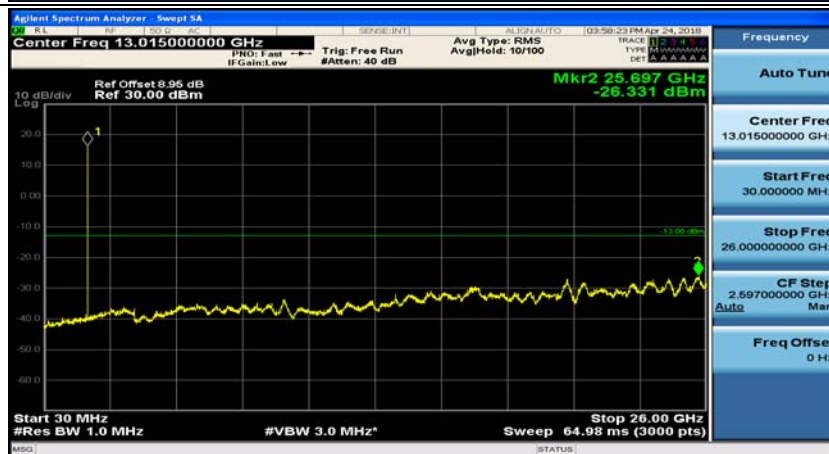

Test Graphs

Channel Bandwidth: 1.4 MHz

(Channel Bandwidth: 1.4 MHz)_MCH_QPSK_1RB#0

(Channel Bandwidth: 1.4 MHz)_MCH_QPSK_1RB#3

(Channel Bandwidth: 1.4 MHz)_HCH_QPSK_1RB#0

(Channel Bandwidth: 1.4 MHz)_HCH_QPSK_1RB#3