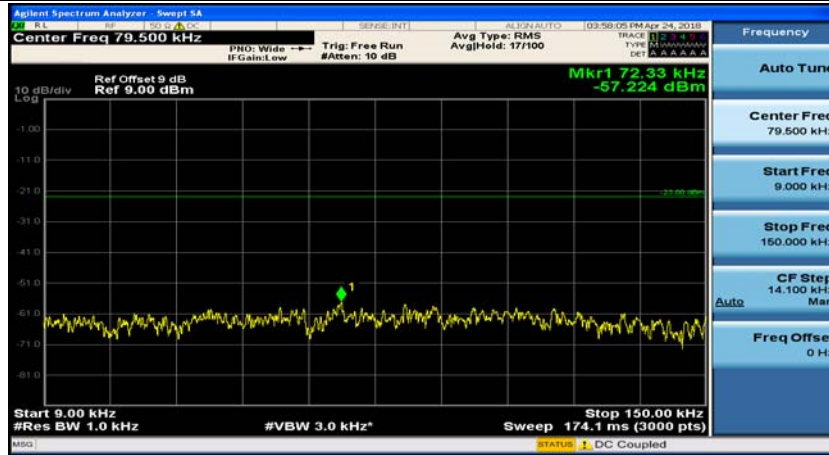

Test Graphs

Channel Bandwidth: 1.4 MHz

(Channel Bandwidth: 1.4 MHz)_MCH_QPSK_1RB#0

(Channel Bandwidth: 1.4 MHz)_MCH_QPSK_1RB#3

(Channel Bandwidth: 1.4 MHz)_HCH_QPSK_1RB#0

(Channel Bandwidth: 1.4 MHz)_HCH_QPSK_1RB#3