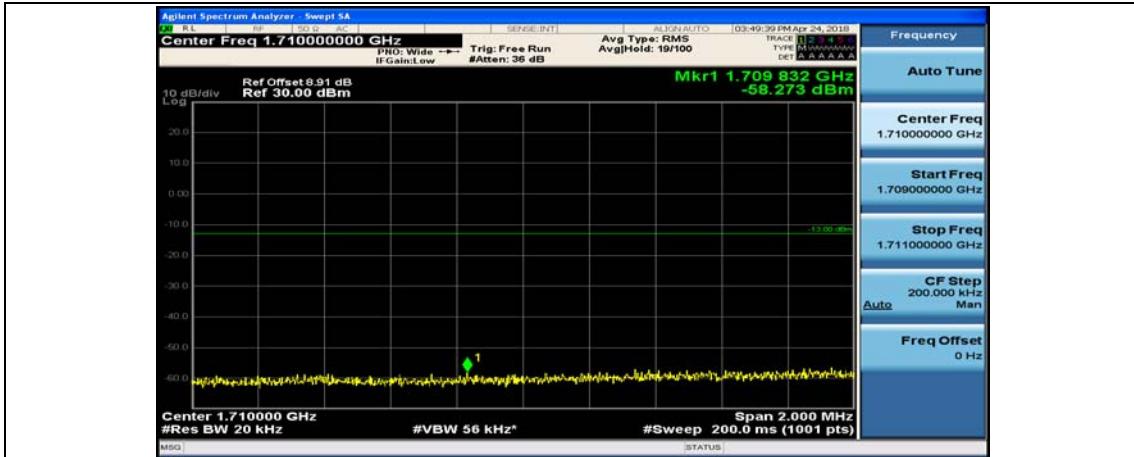

(Channel Bandwidth:15 MHz)_HCH_16QAM_37RB#38

(Channel Bandwidth:15 MHz)_HCH_16QAM_75RB#0

Channel Bandwidth: 20 MHz

(Channel Bandwidth:20 MHz)_LCH_QPSK_1RB#49

(Channel Bandwidth:20 MHz)_LCH_QPSK_1RB#99

(Channel Bandwidth:20 MHz)_LCH_QPSK_50RB#0