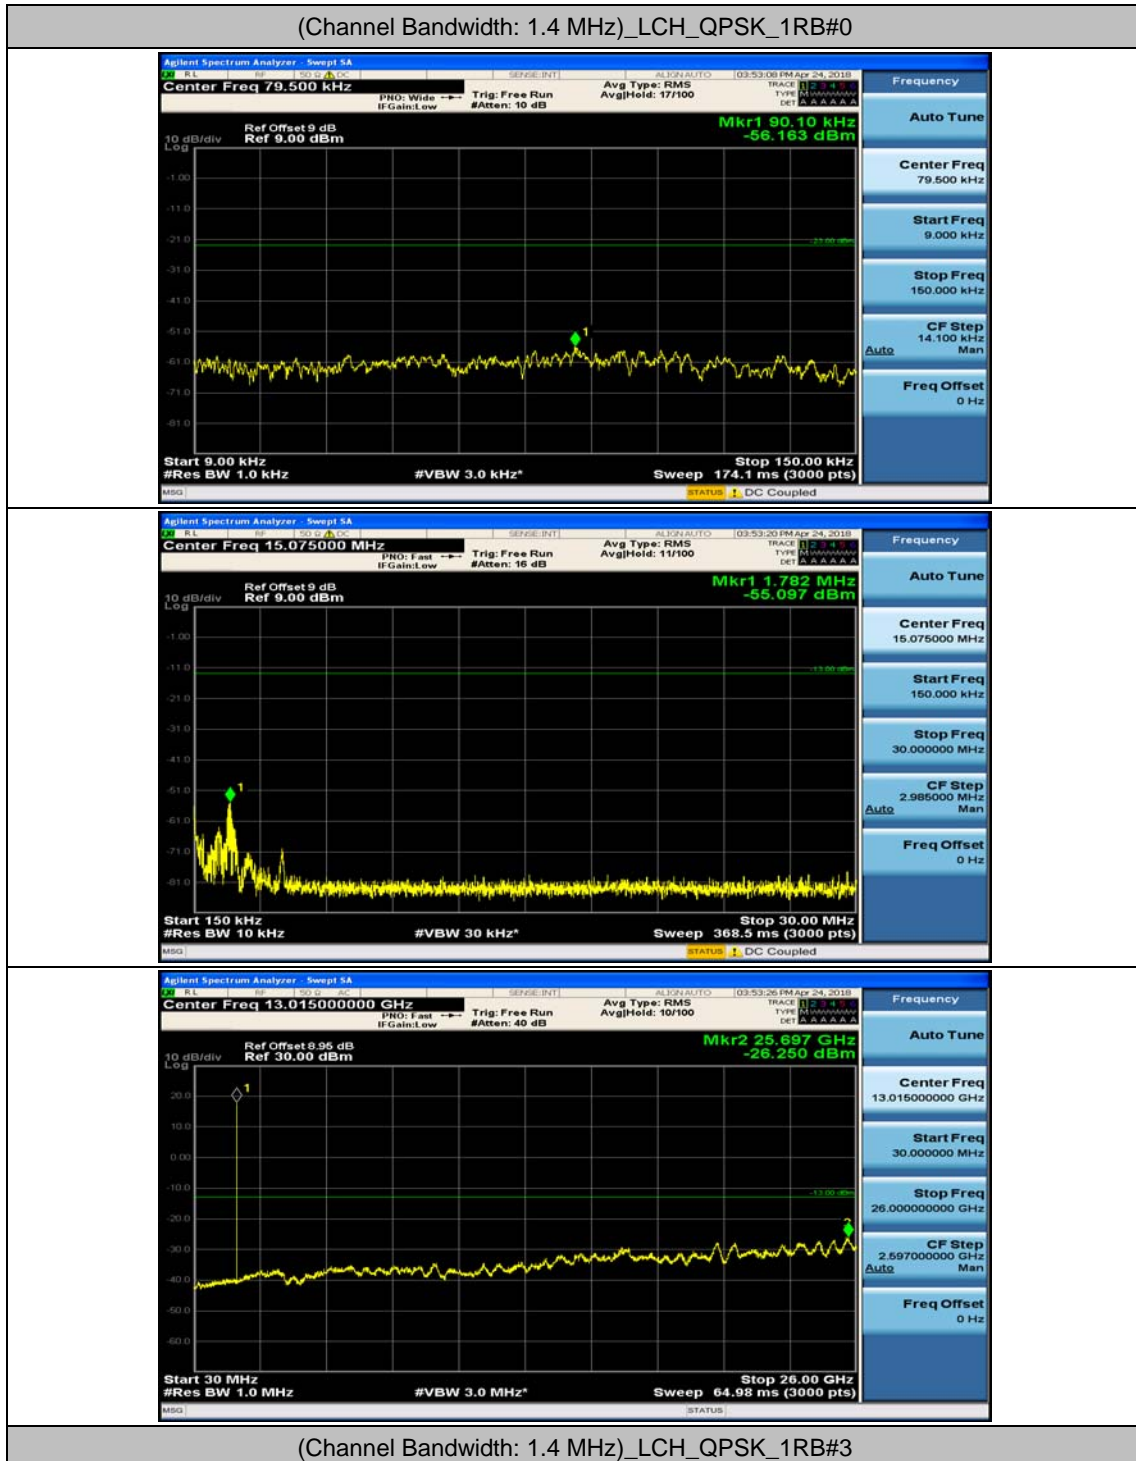

Appendix E: Conducted Spurious Emission

Test Graphs

Channel Bandwidth: 1.4 MHz