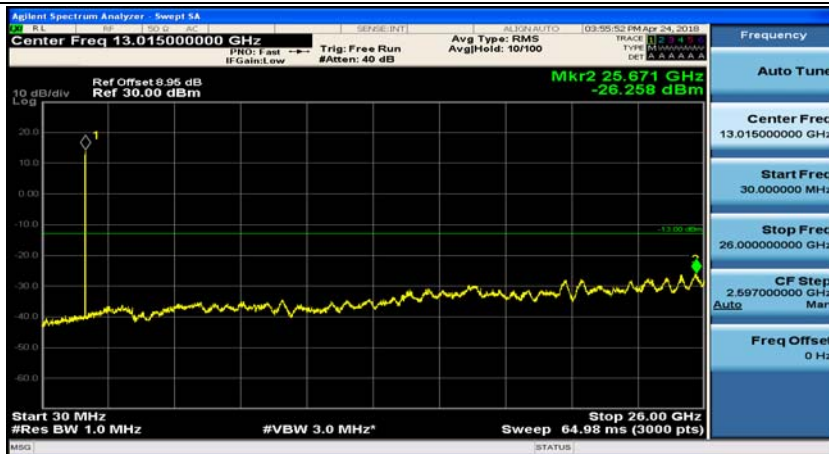

Test Graphs

Channel Bandwidth: 1.4 MHz

(Channel Bandwidth: 1.4 MHz)_MCH_QPSK_1RB#0

(Channel Bandwidth: 1.4 MHz)_MCH_QPSK_1RB#3

(Channel Bandwidth: 1.4 MHz)_HCH_QPSK_1RB#0

(Channel Bandwidth: 1.4 MHz)_HCH_QPSK_1RB#3