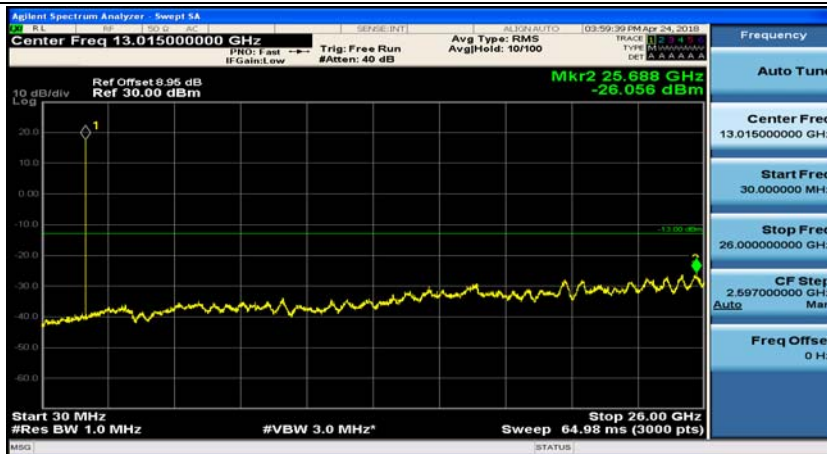

(Channel Bandwidth: 1.4 MHz)_LCH_16QAM_1RB#0

(Channel Bandwidth: 1.4 MHz)_LCH_16QAM_1RB#3

(Channel Bandwidth: 1.4 MHz)_MCH_16QAM_1RB#0

(Channel Bandwidth: 1.4 MHz)_MCH_16QAM_1RB#3

(Channel Bandwidth: 1.4 MHz)_HCH_16QAM_1RB#0

(Channel Bandwidth: 1.4 MHz)_HCH_16QAM_1RB#3