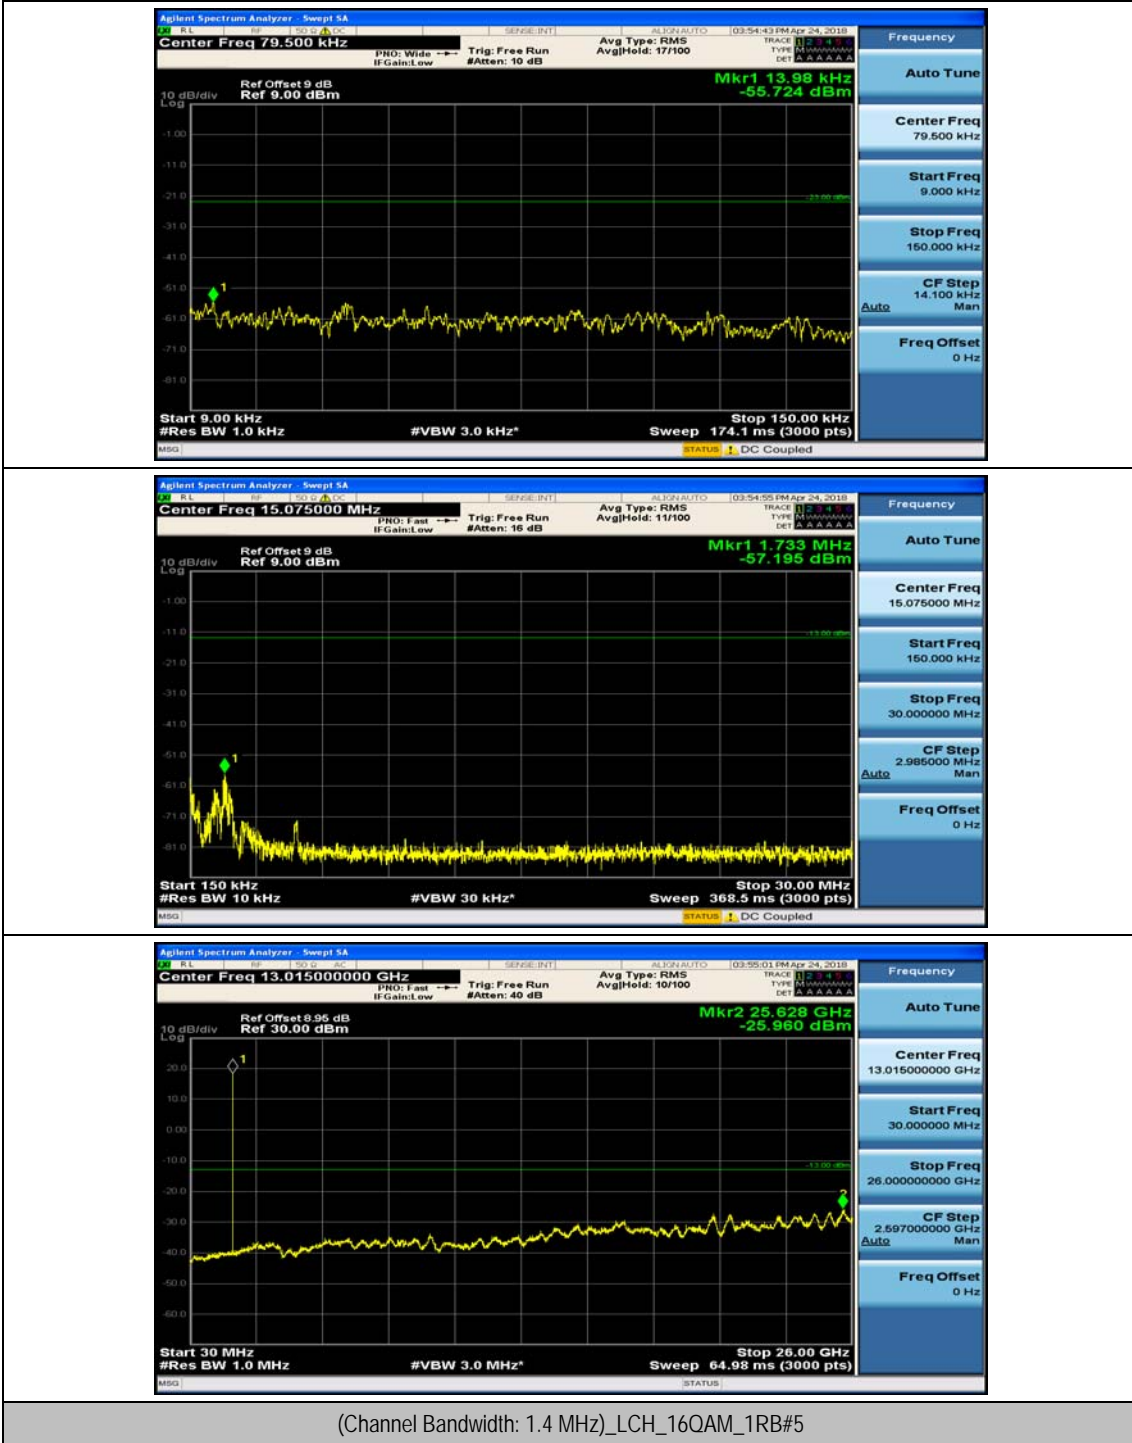

(Channel Bandwidth: 1.4 MHz)_LCH_16QAM_1RB#3