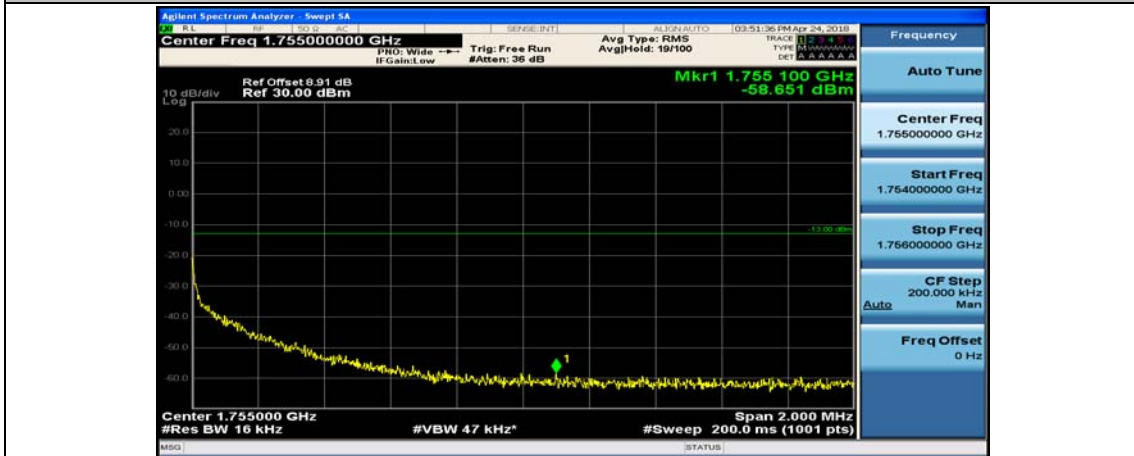

(Channel Bandwidth:20 MHz)_HCH_16QAM_1RB#0