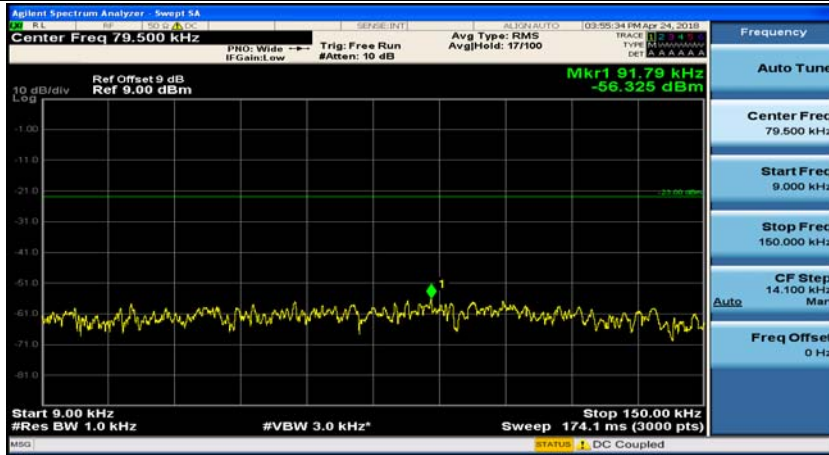

Test Graphs

Channel Bandwidth: 1.4 MHz

(Channel Bandwidth: 1.4 MHz)_MCH_QPSK_1RB#0

(Channel Bandwidth: 1.4 MHz)_MCH_QPSK_1RB#3

(Channel Bandwidth: 1.4 MHz)_HCH_QPSK_1RB#0

(Channel Bandwidth: 1.4 MHz)_HCH_QPSK_1RB#3