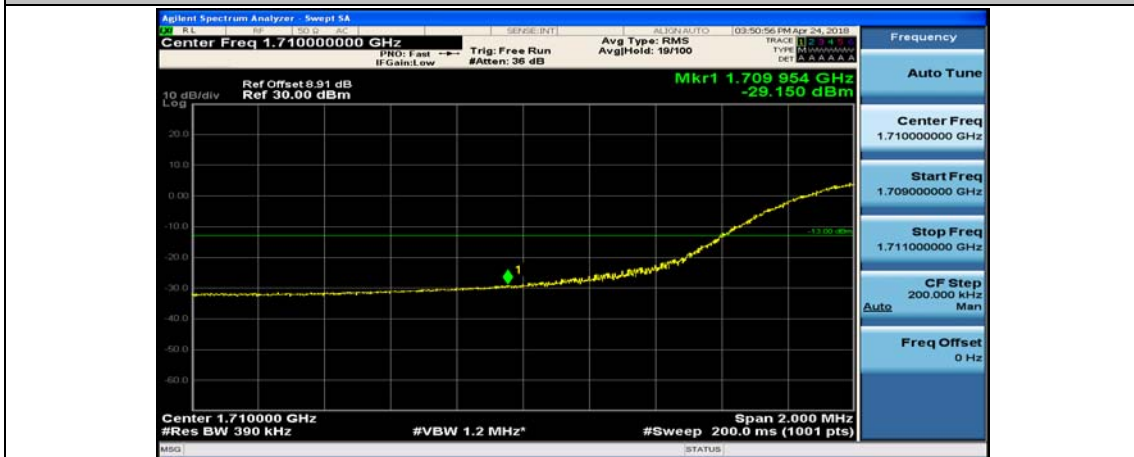

(Channel Bandwidth:20 MHz)_LCH_QPSK_100RB#0