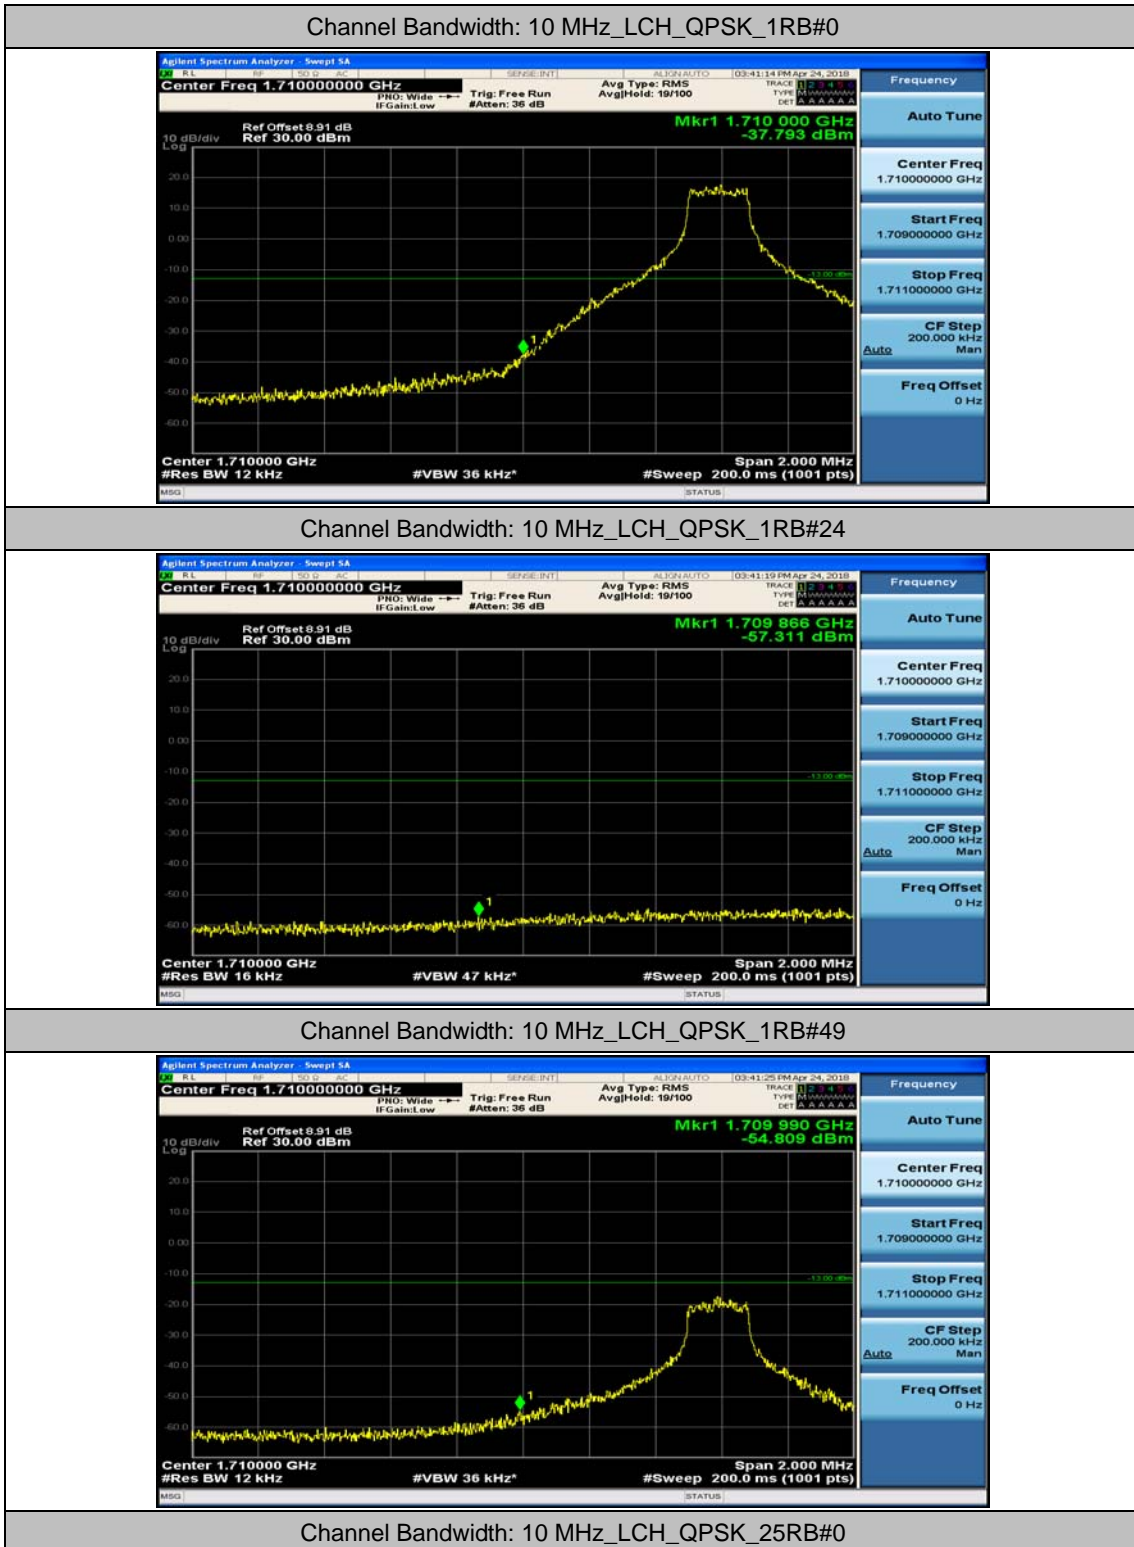

Channel Bandwidth: 10 MHz

Channel Bandwidth: 10 MHz_LCH_QPSK_25RB#12

Channel Bandwidth: 10 MHz_LCH_QPSK_25RB#25

Channel Bandwidth: 10 MHz_LCH_QPSK_50RB#0

Channel Bandwidth: 10 MHz_HCH_QPSK_1RB#0

Channel Bandwidth: 10 MHz_HCH_QPSK_1RB#24

Channel Bandwidth: 10 MHz_HCH_QPSK_1RB#49

Channel Bandwidth: 10 MHz_HCH_QPSK_25RB#0

Channel Bandwidth: 10 MHz_HCH_QPSK_25RB#12

Channel Bandwidth: 10 MHz_HCH_QPSK_25RB#25

Channel Bandwidth: 10 MHz_HCH_QPSK_50RB#0