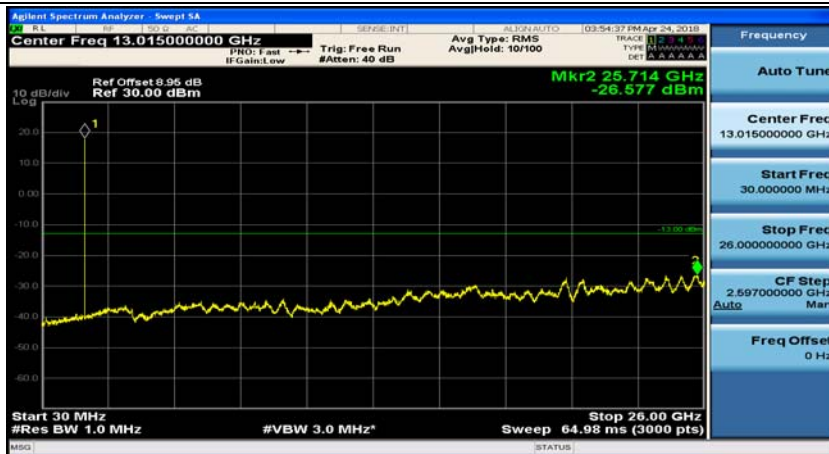

(Channel Bandwidth: 1.4 MHz)_LCH_16QAM_1RB#0