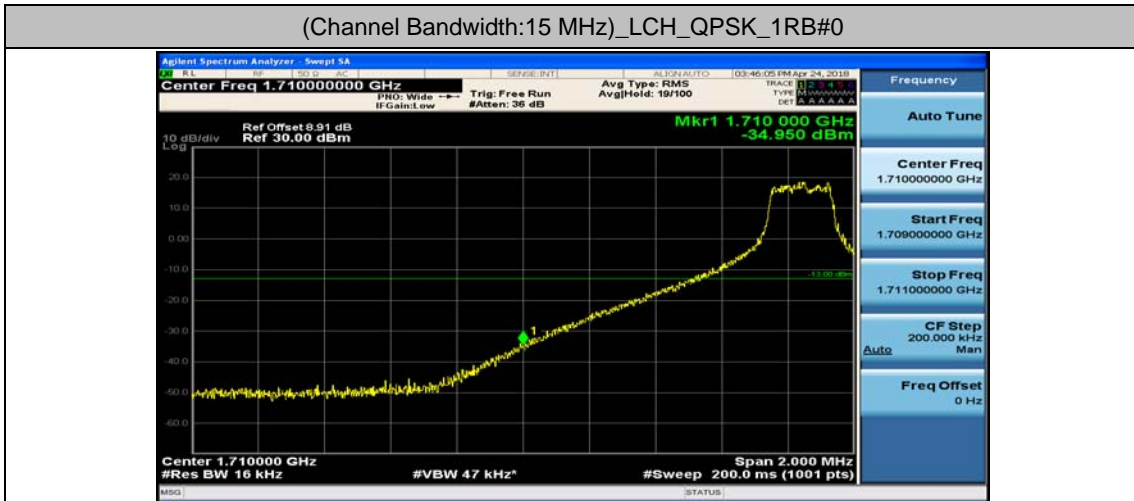

Channel Bandwidth: 10 MHz_HCH_16QAM_25RB#0

Channel Bandwidth: 10 MHz_HCH_16QAM_25RB#12

Channel Bandwidth: 10 MHz_HCH_16QAM_25RB#25

Channel Bandwidth: 10 MHz_HCH_16QAM_50RB#0

Channel Bandwidth: 15 MHz

(Channel Bandwidth:15 MHz)_LCH_QPSK_1RB#0