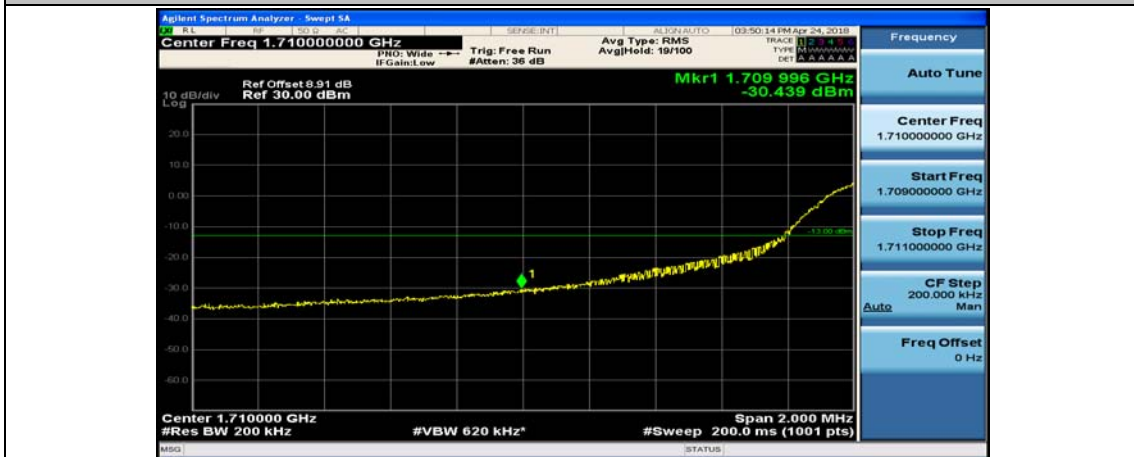

(Channel Bandwidth:15 MHz)_HCH_16QAM_37RB#38

(Channel Bandwidth:15 MHz)_HCH_16QAM_75RB#0

Channel Bandwidth: 20 MHz

(Channel Bandwidth:20 MHz)_LCH_QPSK_1RB#49

(Channel Bandwidth:20 MHz)_LCH_QPSK_1RB#99

(Channel Bandwidth:20 MHz)_LCH_QPSK_50RB#0