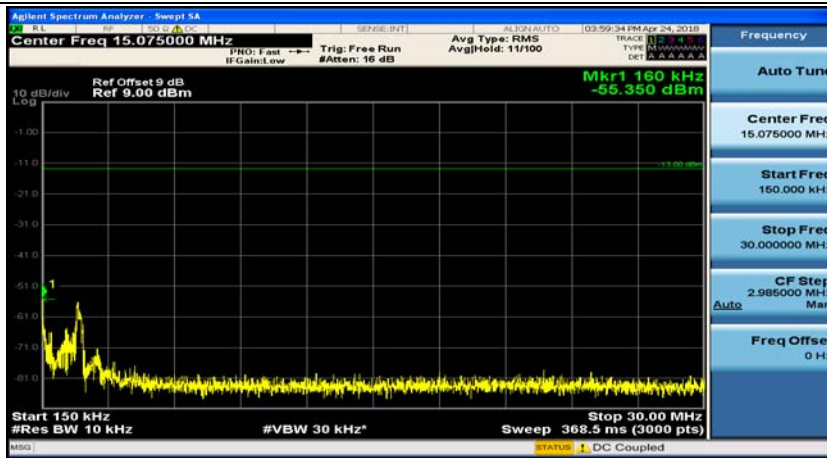

(Channel Bandwidth: 1.4 MHz)_LCH_16QAM_1RB#0

(Channel Bandwidth: 1.4 MHz)_LCH_16QAM_1RB#3

(Channel Bandwidth: 1.4 MHz)_MCH_16QAM_1RB#0

(Channel Bandwidth: 1.4 MHz)_MCH_16QAM_1RB#3

(Channel Bandwidth: 1.4 MHz)_HCH_16QAM_1RB#0

(Channel Bandwidth: 1.4 MHz)_HCH_16QAM_1RB#3