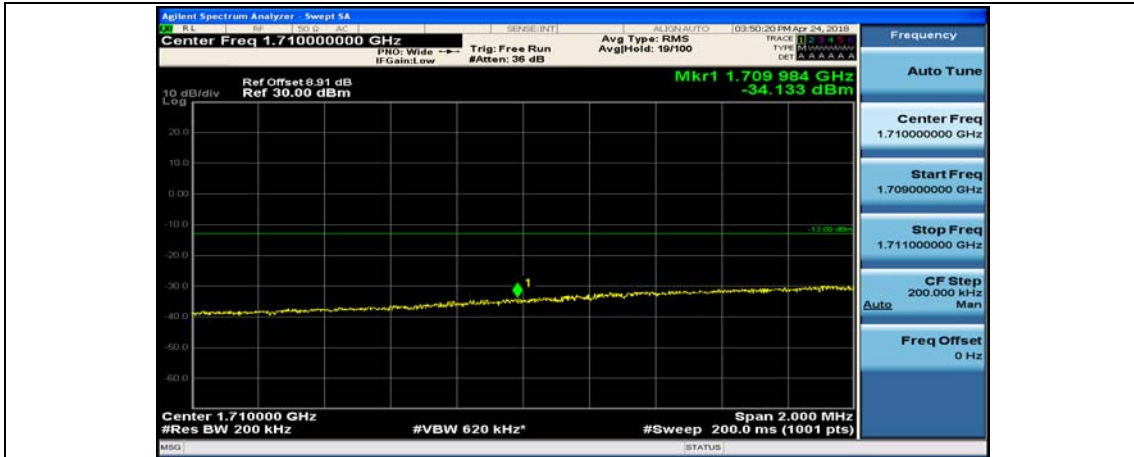

(Channel Bandwidth:20 MHz)_LCH_QPSK_50RB#25