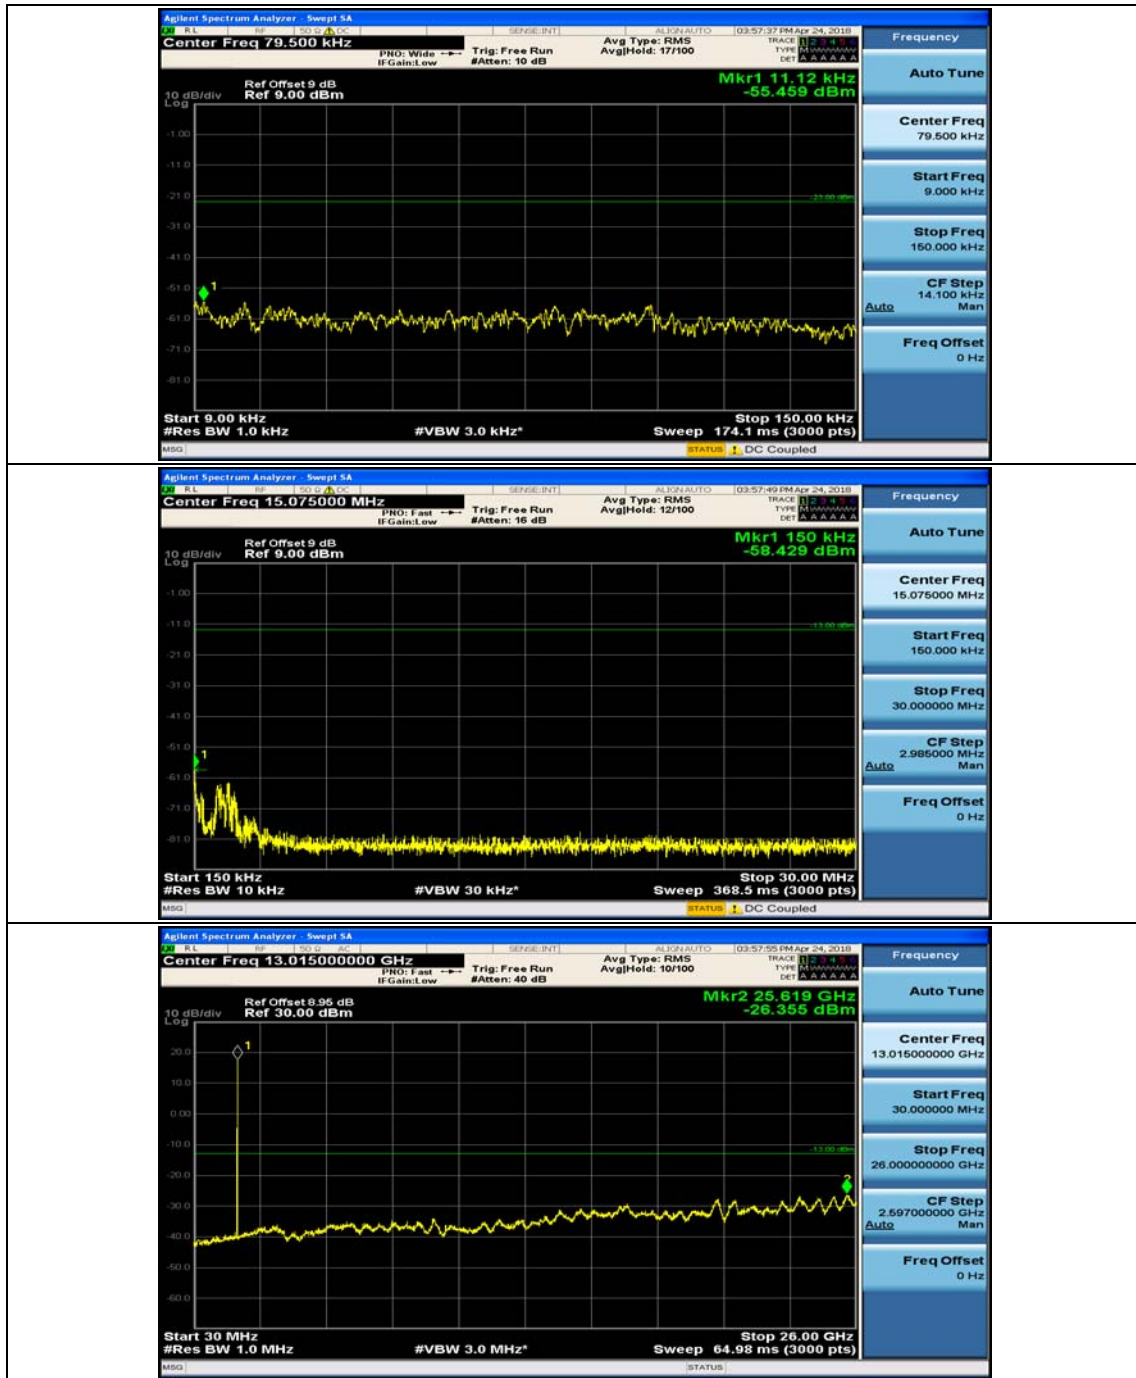

(Channel Bandwidth: 1.4 MHz)_LCH_16QAM_1RB#0

(Channel Bandwidth: 1.4 MHz)_LCH_16QAM_1RB#3

(Channel Bandwidth: 1.4 MHz)_MCH_16QAM_1RB#0

(Channel Bandwidth: 1.4 MHz)_MCH_16QAM_1RB#3

(Channel Bandwidth: 1.4 MHz)_HCH_16QAM_1RB#0

(Channel Bandwidth: 1.4 MHz)_HCH_16QAM_1RB#3