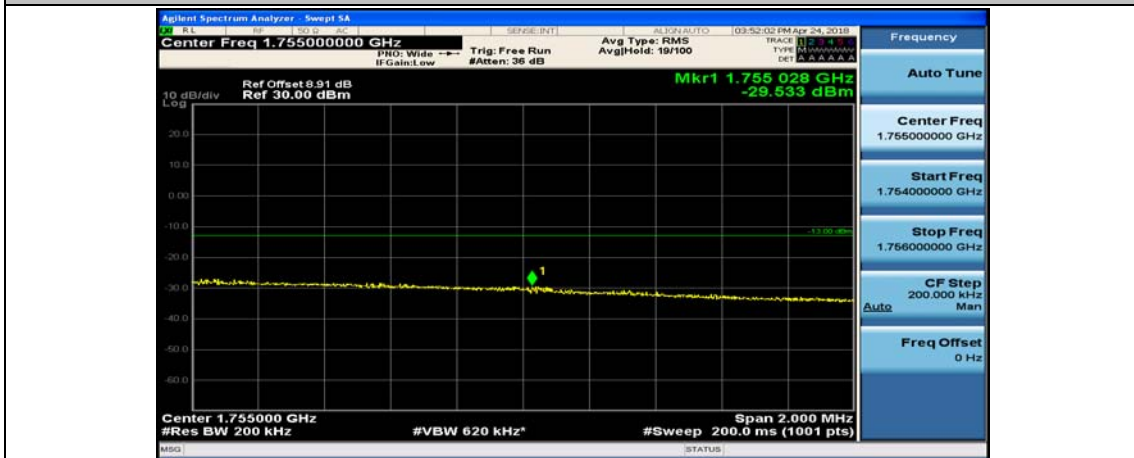

(Channel Bandwidth:20 MHz)_HCH_QPSK_50RB#25