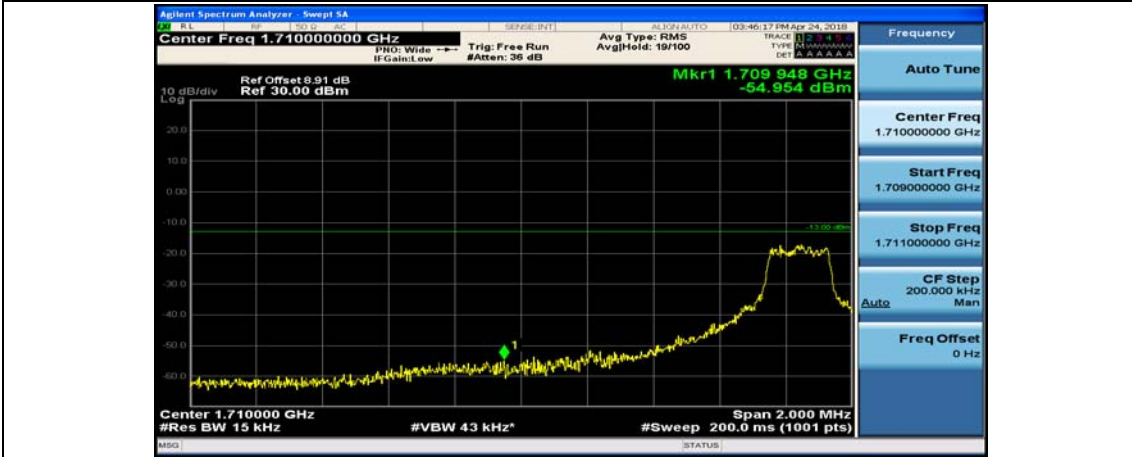

(Channel Bandwidth:15 MHz)_LCH_QPSK_1RB#74