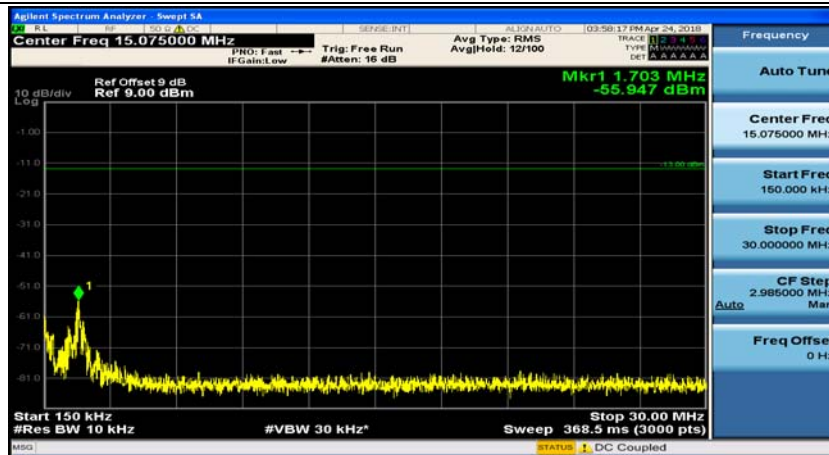

Test Graphs

Channel Bandwidth: 1.4 MHz

(Channel Bandwidth: 1.4 MHz)_MCH_QPSK_1RB#0

(Channel Bandwidth: 1.4 MHz)_MCH_QPSK_1RB#3

(Channel Bandwidth: 1.4 MHz)_HCH_QPSK_1RB#0

(Channel Bandwidth: 1.4 MHz)_HCH_QPSK_1RB#3