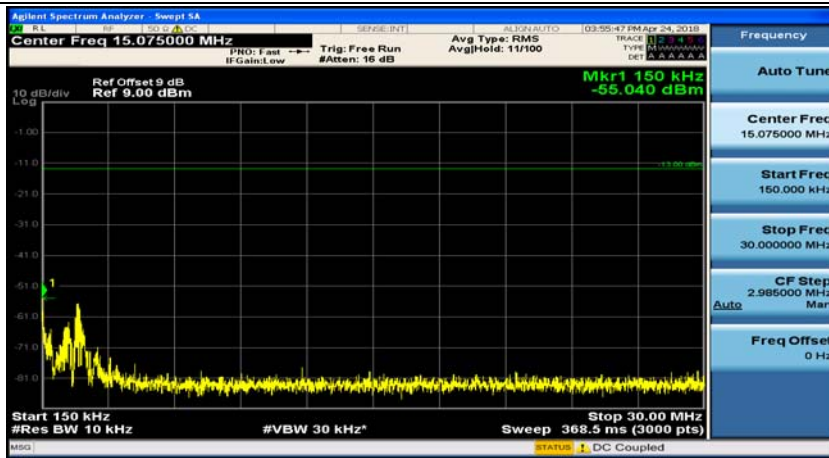

Test Graphs

Channel Bandwidth: 1.4 MHz

(Channel Bandwidth: 1.4 MHz)_MCH_QPSK_1RB#0

(Channel Bandwidth: 1.4 MHz)_MCH_QPSK_1RB#3

(Channel Bandwidth: 1.4 MHz)_HCH_QPSK_1RB#0

(Channel Bandwidth: 1.4 MHz)_HCH_QPSK_1RB#3