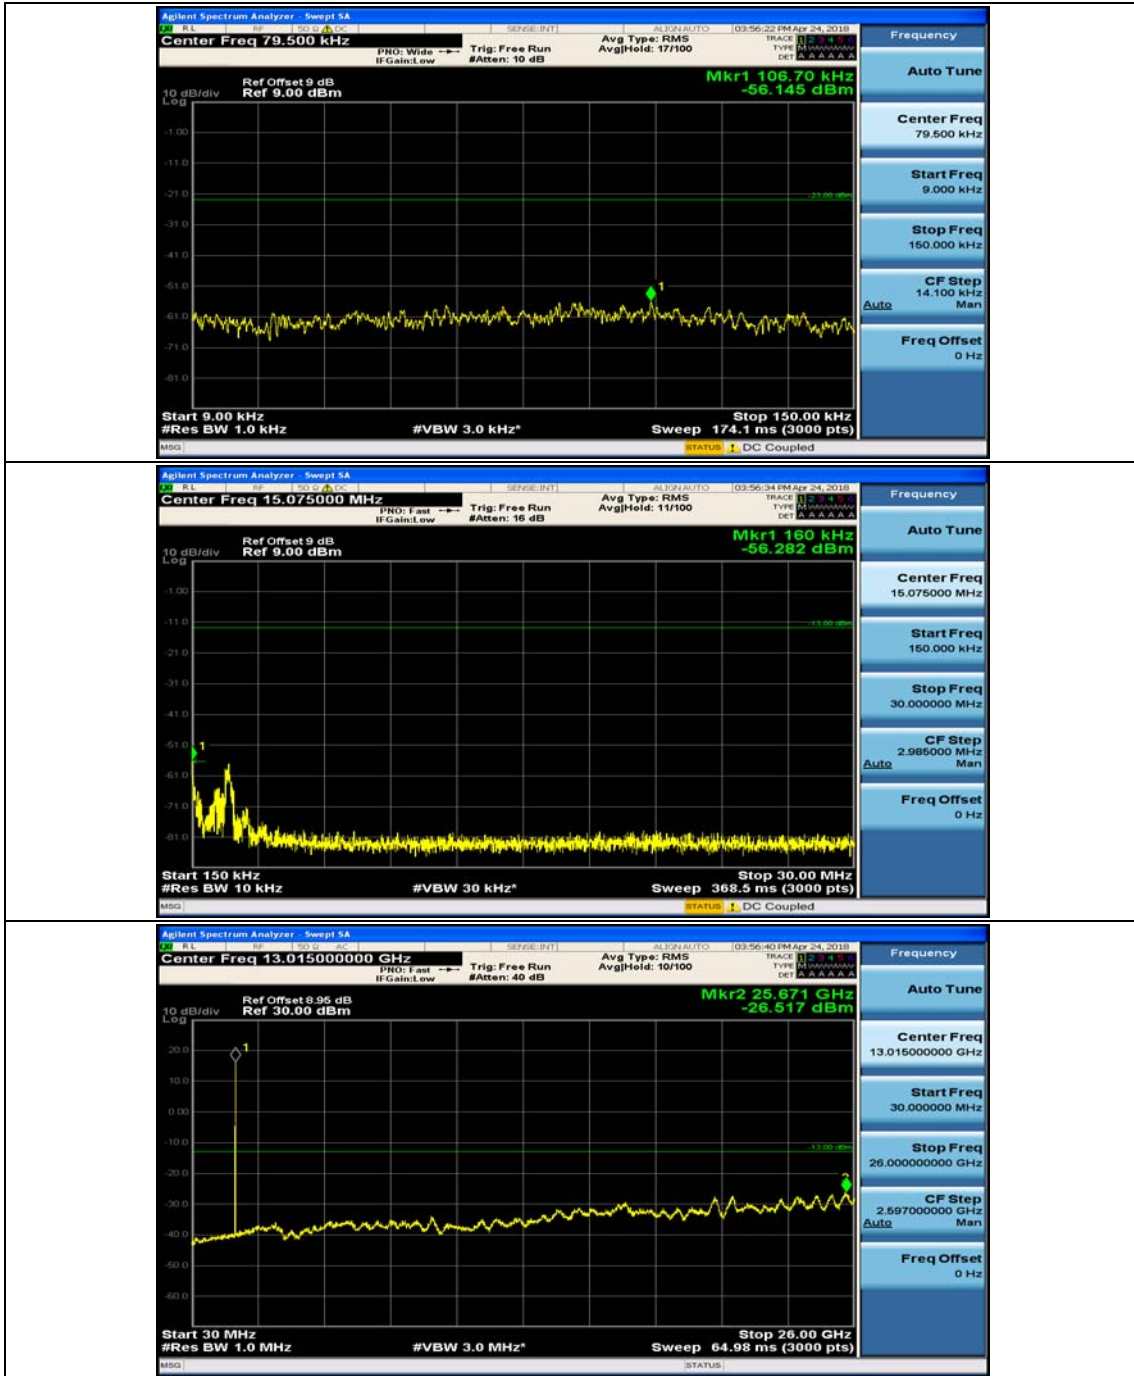

Test Graphs

Channel Bandwidth: 1.4 MHz

(Channel Bandwidth: 1.4 MHz)_MCH_QPSK_1RB#0

(Channel Bandwidth: 1.4 MHz)_MCH_QPSK_1RB#3

(Channel Bandwidth: 1.4 MHz)_HCH_QPSK_1RB#0

(Channel Bandwidth: 1.4 MHz)_HCH_QPSK_1RB#3