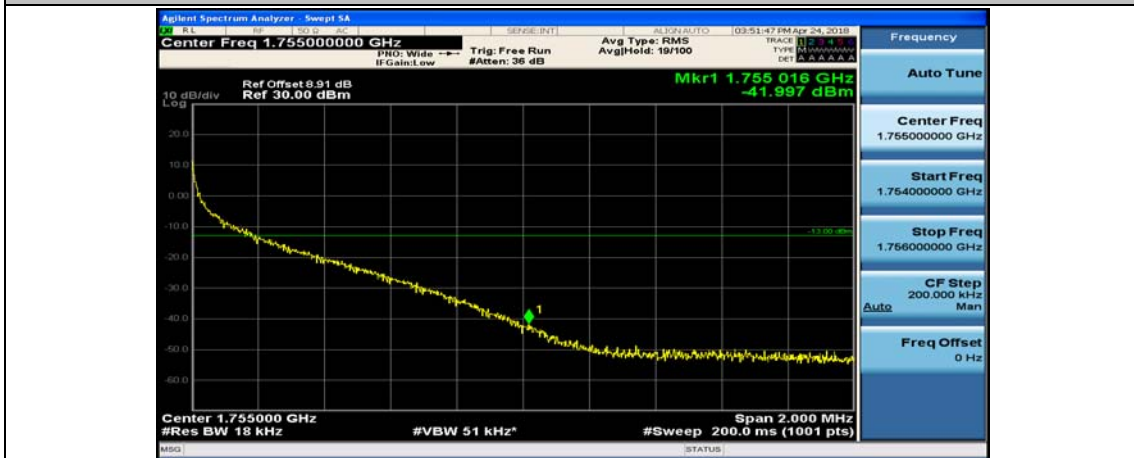

(Channel Bandwidth:20 MHz)_LCH_16QAM_50RB#50

(Channel Bandwidth:20 MHz)_LCH_16QAM_100RB#0

(Channel Bandwidth:20 MHz)_HCH_16QAM_1RB#0

(Channel Bandwidth:20 MHz)_HCH_16QAM_1RB#49

(Channel Bandwidth:20 MHz)_HCH_16QAM_1RB#99