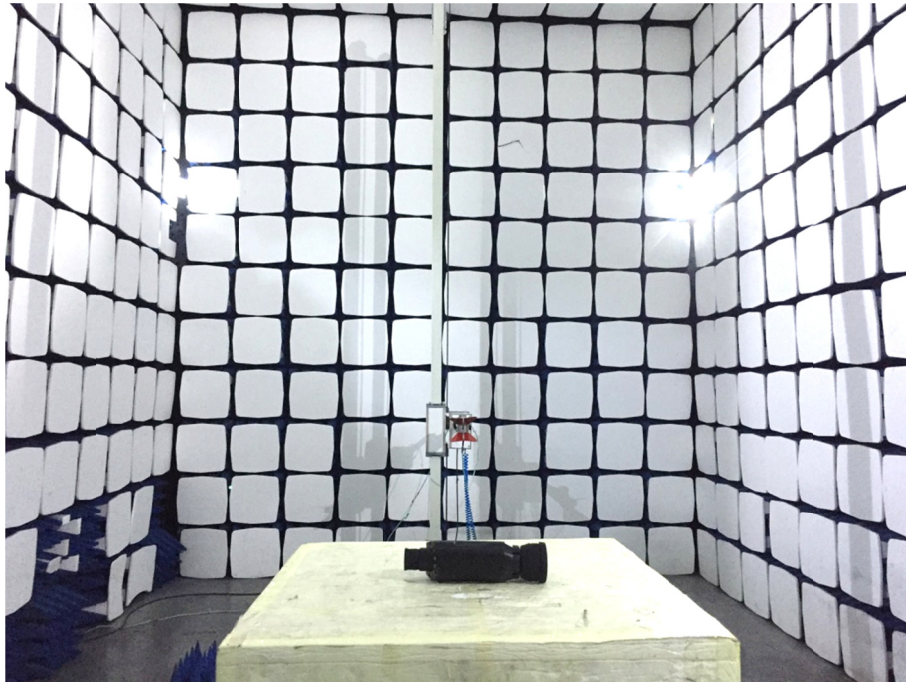

EXHIBIT 4 - TEST SETUP PHOTOGRAPHS

Radiation Emission Test Setup (Below 30MHz)

Radiation Emission Test Setup (30MHz to 1GHz)

Radiation Emission Test Setup (1GHz to 18GHz)

Radiation Emission Test Setup (Above 18GHz)