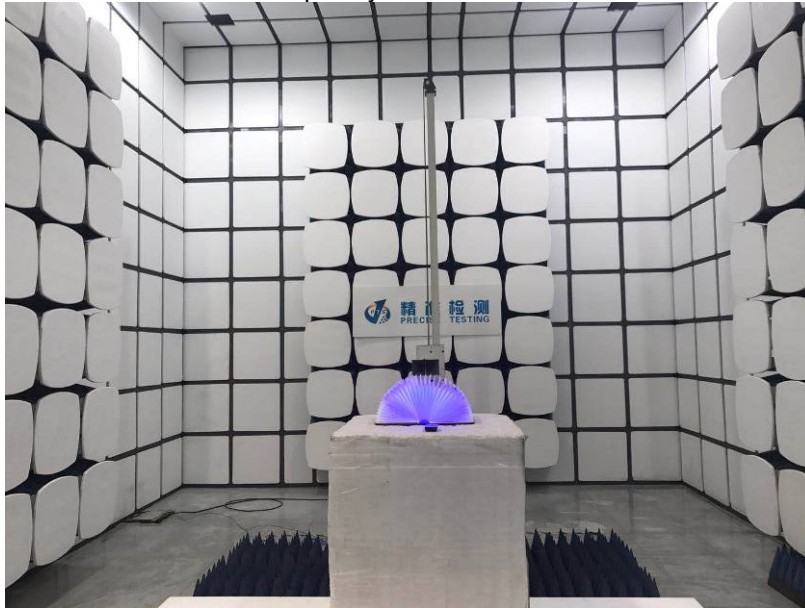

Conducted Emissions

Radiated Spurious Emissions Test Frequency From 30MHz-1000MHz

Test frequency from 1GHz-18GHz

Test frequency from 18GHz-25GHz