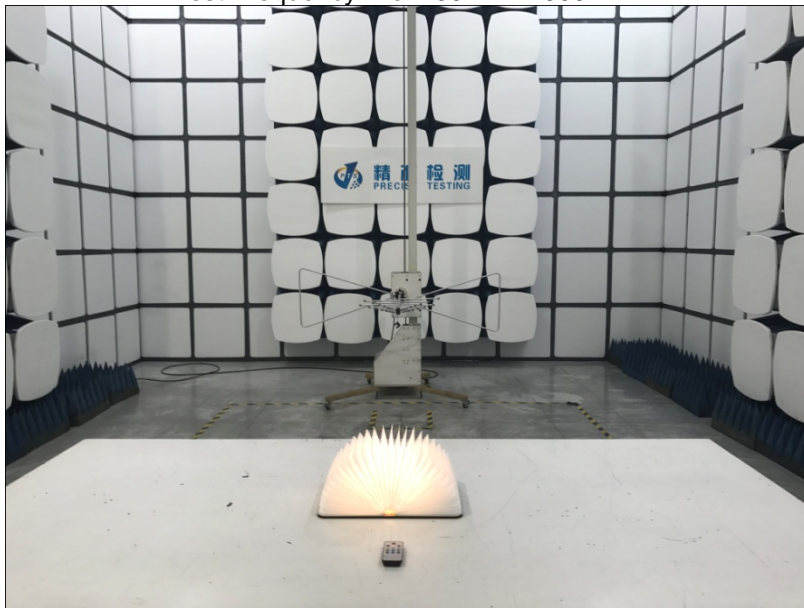

Conducted Emissions

Radiated Spurious Emissions Test Frequency From 30MHz-1000MHz

Test frequency from 1GHz-18GHz

Test frequency from 18GHz-25GHz