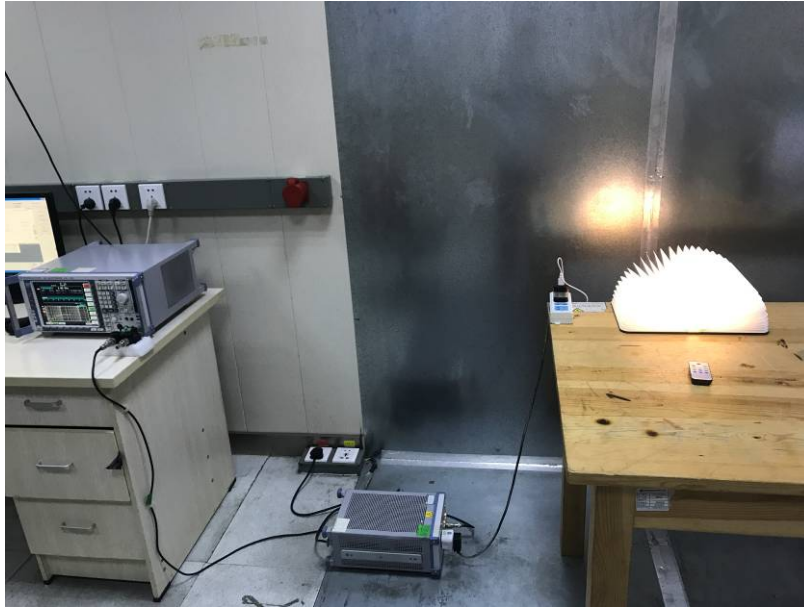

Conducted Emissions

Radiated Spurious Emissions Test Frequency From 30MHz-1000MHz

Test frequency from 1GHz-18GHz

Test frequency from 18GHz-25GHz