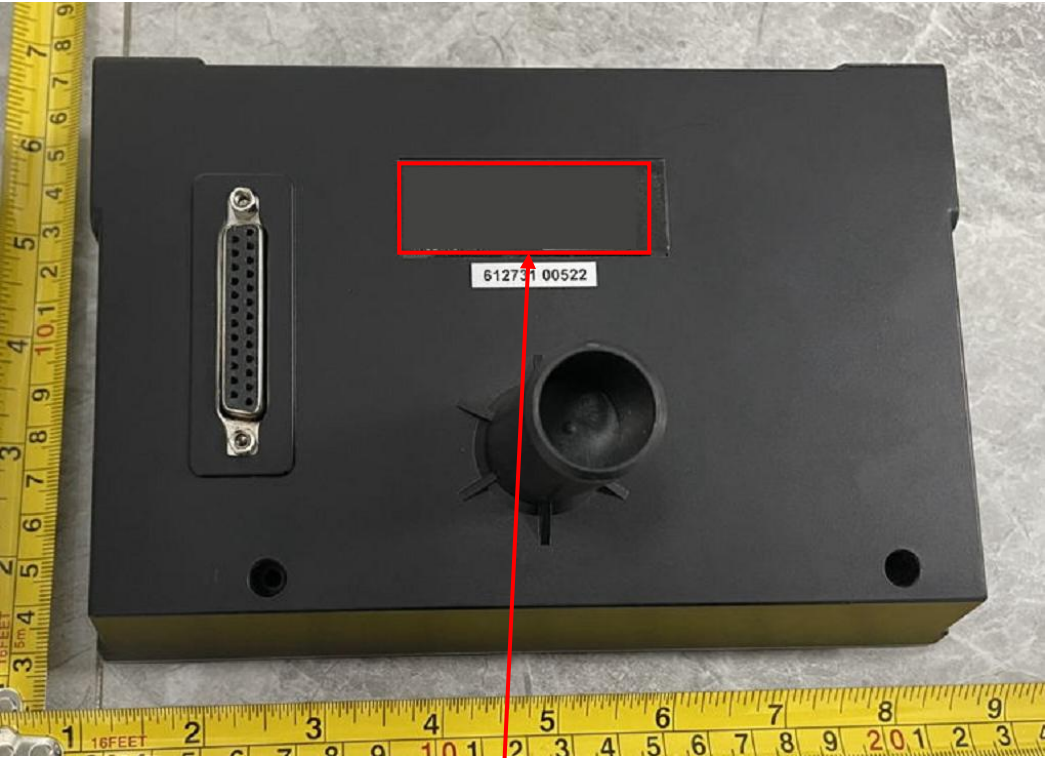

Label Artwork and Location

Model: TDX-25II

Label:

Size: L*W=53.8*20mm

Location