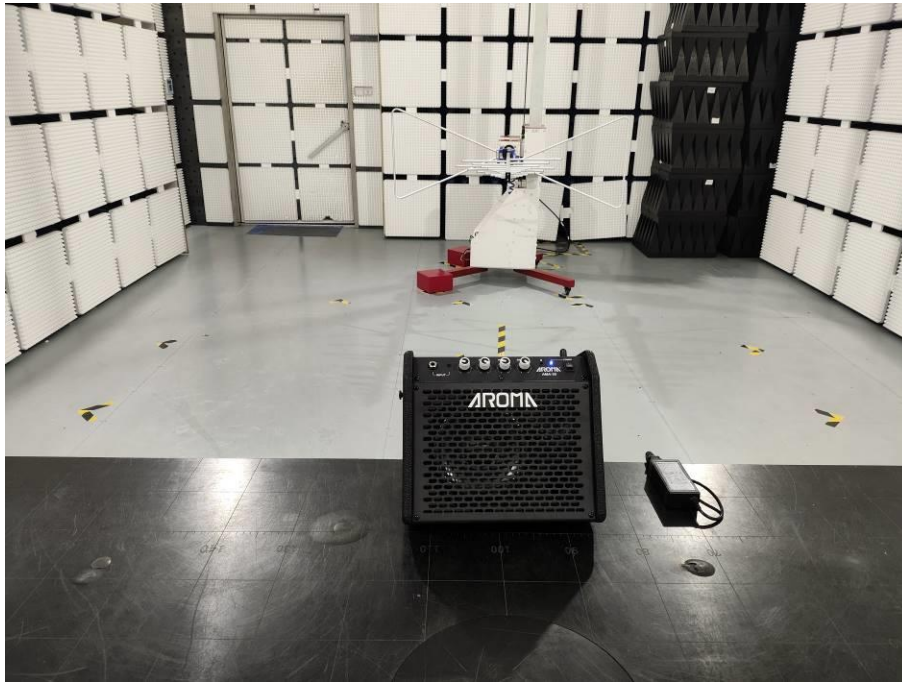

## Appendix B: Photographs of Test Setup

Product: Monitor Amplifier

Model: AMA-30

Radiated Emission

## Conducted Emission