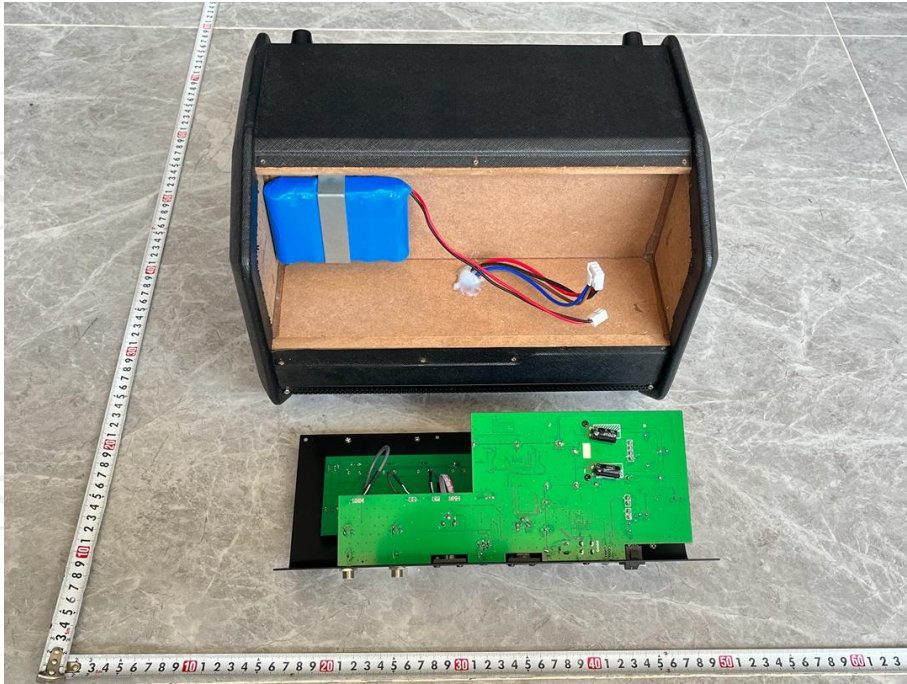

**Product: Acoustic Guitar Amp  
Model: AG-80A  
Internal Photos**

**\*\*\*\*\*END OF REPORT\*\*\*\*\***