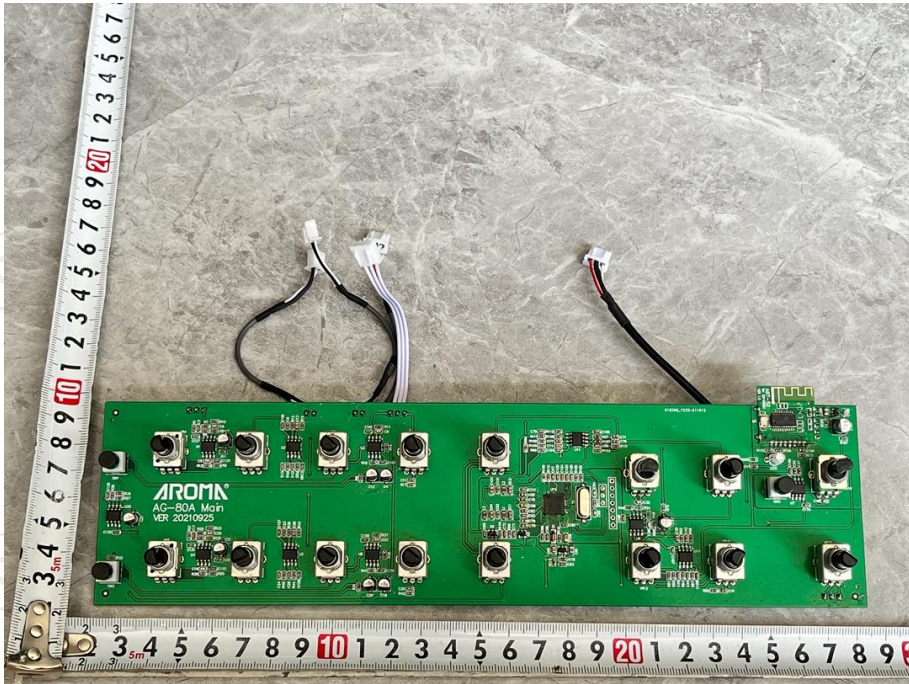

**Product: Acoustic Guitar Amp  
Model: AG-80A  
Internal Photos**

**\*\*\*\*\*END OF REPORT\*\*\*\*\***