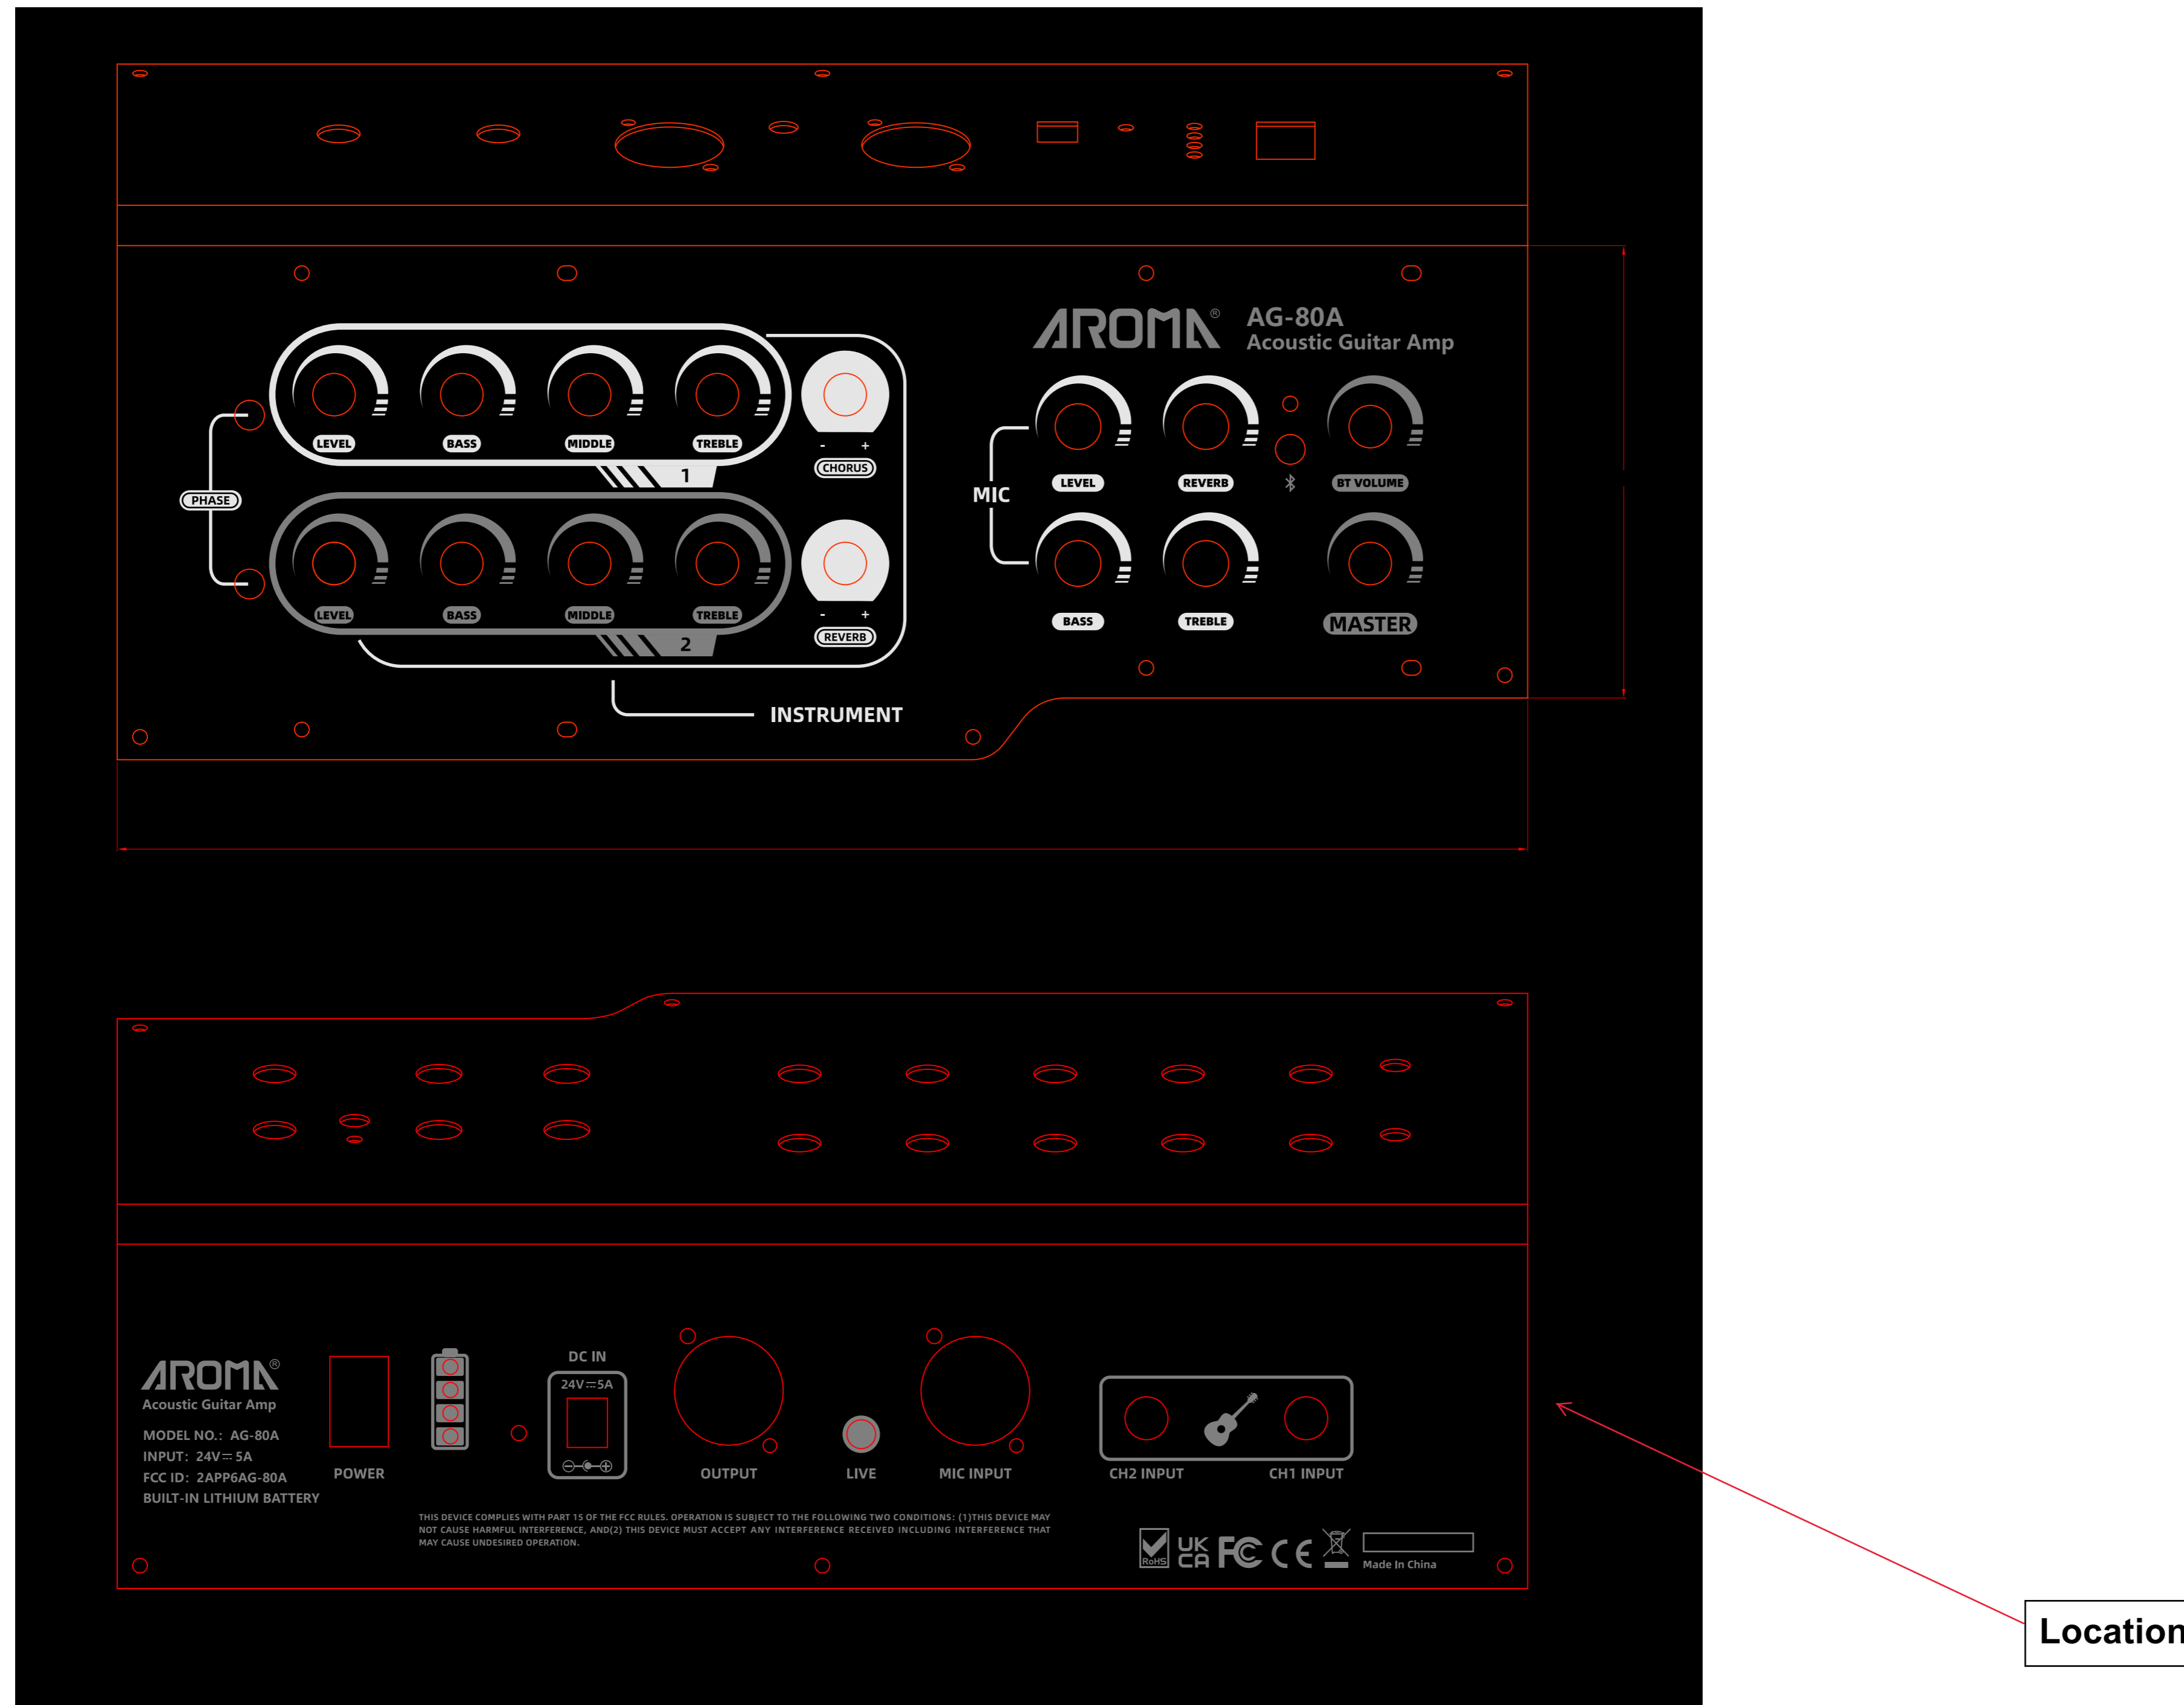

Label Artwork and Location
Model: AG-80A

Label and Location:

Size: L*W=280*70mm