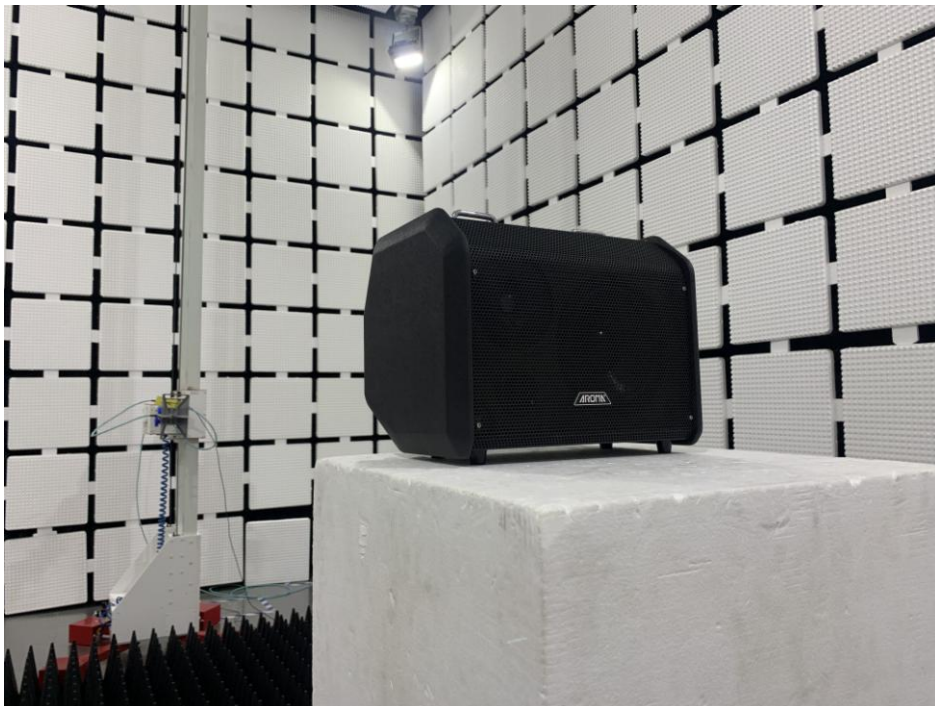

## Appendix B: Photographs of Test Setup

Product: Acoustic Guitar Amp

Model: AG-80A

Radiated Emission

## Conducted Emission