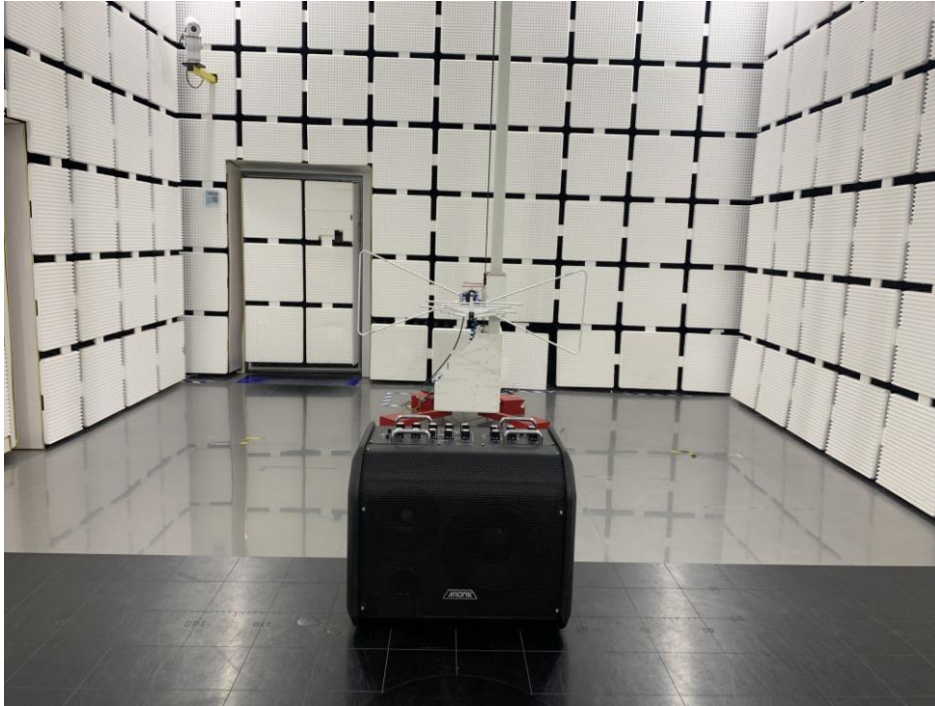

## Appendix B: Photographs of Test Setup

Product: Acoustic Guitar Amp

Model: AG-80A

Radiated Emission

## Conducted Emission