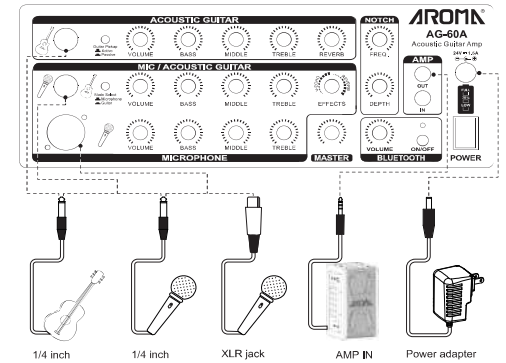

AMP CONNECTION

HOW TO USE

音色、音量控制均受控于主音箱，当主音箱在连接输出接口时，均不会对产品原本的工作状态产生任何变化。

※ 注意：当本音箱需与外部音源连接时，只能通过蓝牙连接。

4. 蓝牙与手机连接时，先长按蓝牙开机按钮（序号10），此时蓝色LED点亮，表示蓝牙已启动；手机端开启蓝牙功能会自动搜索蓝牙设备，若搜索到AG-60A设备名时，表示已搜索到本设备，请点击连接，IOS系统的手机在对码连接时需输入密码“0000”，Android系统的手机则无需输入密码；当蓝牙连接成功时，本产品会发出“滴”的提示音。

温馨提示：

1. 本产品蓝牙音源默认按Android系统手机设置，产品在连接IOS系统手机时，请适当减小手机端的音量。
2. 若产品已经和一台蓝牙手机连接成功，需要改为和其它手机连接，需要先将已经连接成功的手柄端蓝牙功能关闭后，此时产品才能进行与其它手机进行配对连接。
3. 麦克风/吉他通道为共享通道，根据您连接的音源类型需要手动选择通道模式（按序号6）
4. EFFECTS旋钮左半周为麦克风混响调节，右半周为吉他混响调节，请在选择通道模式后再在相应的旋钮区域调节效果深度，该旋钮调节对单麦克风通道也会起作用。

产品参数

通道 1 (吉他通道)	通道 2 (麦克风/吉他通道)	通道 3 (麦克风通道)
输入接口: 6.35mmx1;	输入接口: 6.35mmx1;	输入接口: 6.35与卡依二合一
输入阻抗: 10Kohm	输入阻抗: 1Kohm/10Kohm	输入阻抗: 1Kohm
混响调节: 有	混响延时调节: 有	混响调节: 有

音量调节: 独立调节

EQ 调节: 三段音色调节 (每个通道独立)

峰值功率: 60W

喇叭单元: 5.5寸全频喇叭x2

蓝牙版本: 4.2

充电接口: 24V=1.5A

电池规格: 18.5V/2200mAh (锂电池)

续航时间: >=5H (80%音量时)

充电时间: <3H

其他参数

产品净重: 4.0 Kg	产品毛重: 5.9 Kg
产品尺寸: 375x195x185mm	包装尺寸: 470x312x312mm
配置清单: AG-60A音箱x1、电源适配器x1、产品说明书x1、背包x1、合格证x1。