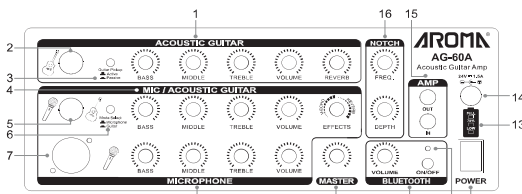

PANEL FUNCTION

1. Guitar control
2. Guitar jack
3. Guitar pickup style select
4. Mic / Guitar control
5. Mic / Guitar mode style select
6. Mic / Guitar mode style select
7. Mic jack
8. Mic control
9. Master control
10. Bluetooth volume and switch
11. Bluetooth use indicator (blue color, indication details at Diagram One)
12. Power switch
13. 3 power levels indicator (red color, indication details at Diagram One)
14. Power adapter jack 24V=1.5A
15. AMP in and out
16. Notch filter control

Diagram One:

Diagram Two: