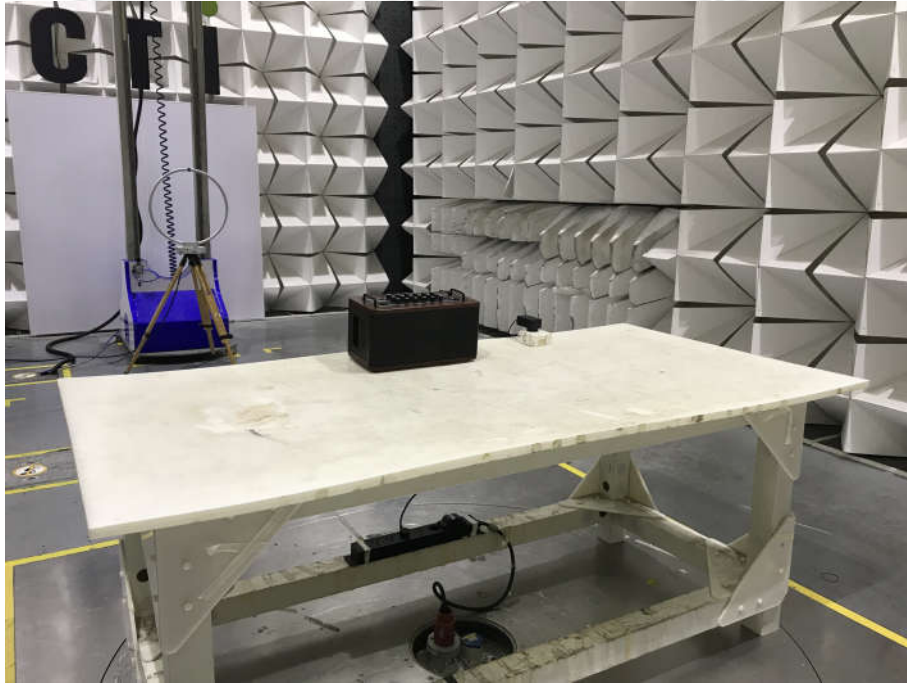

PHOTOGRAPHS OF TEST SETUP

Test mode No:AG-60A

Radiated spurious emission Test Setup-1 (Below 30M)

Radiated spurious emission Test Setup-2 (Below 1GHz)

Radiated spurious emission Test Setup-3(Above 1GHz)

**Radiated spurious emission Test Setup-4(Above 1GHz)
There are absorbing materials under the ground.**

Conducted Emissions Test Setup