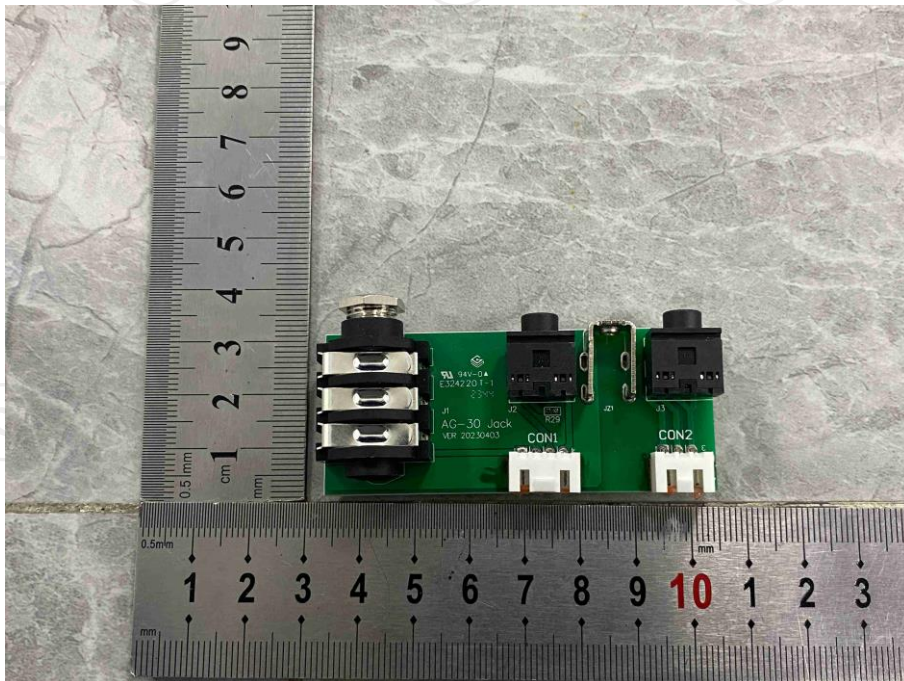

Product: ELECTRIC GUITAR AMP
Model: AG-30
Internal Photos

*****END OF REPORT*****