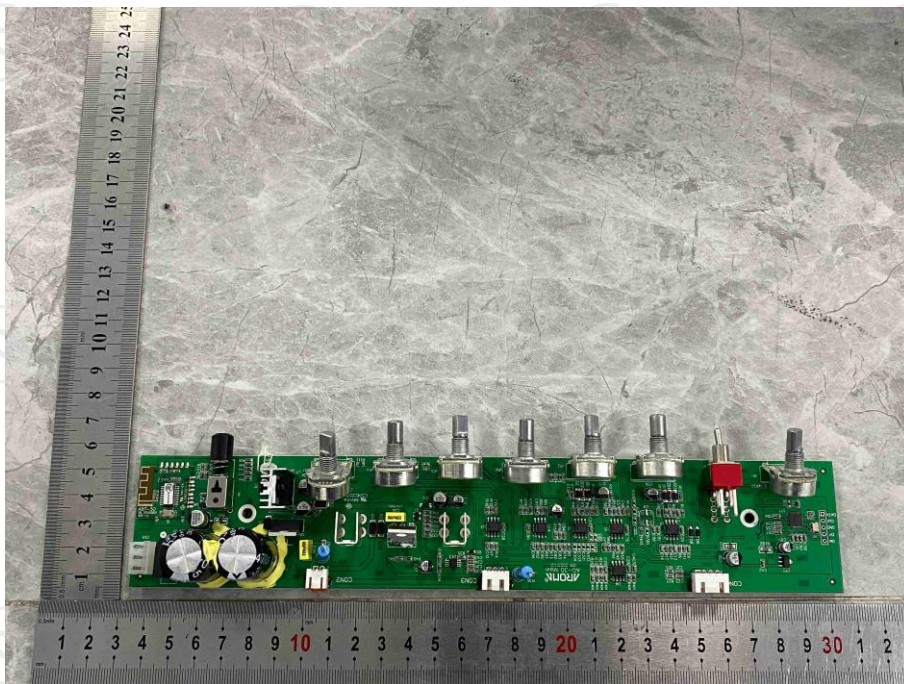

Product: ELECTRIC GUITAR AMP
Model: AG-30
Internal Photos

*****END OF REPORT*****