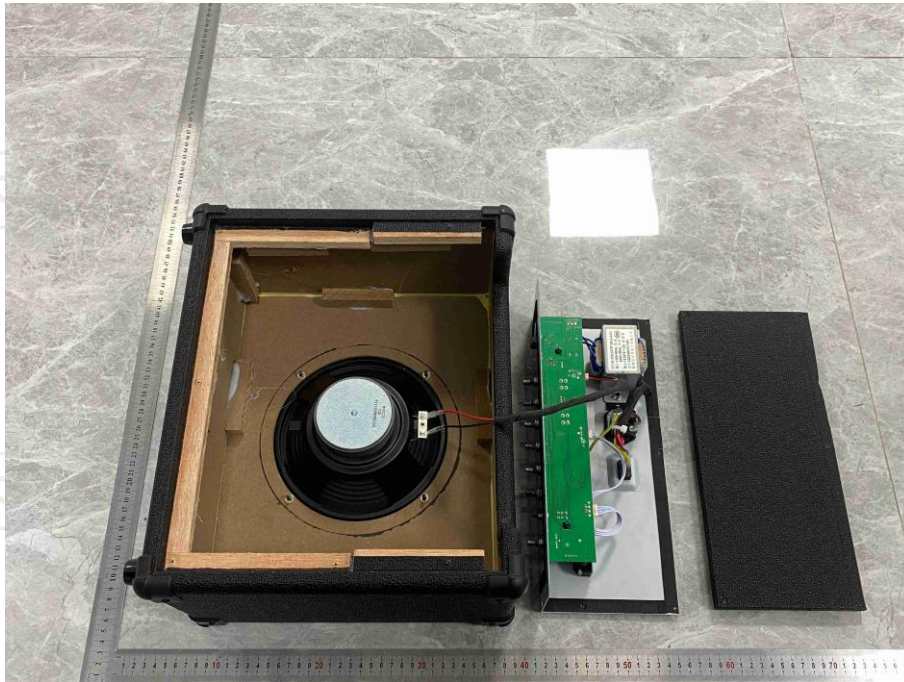

Product: ELECTRIC GUITAR AMP
Model: AG-30
Internal Photos

*****END OF REPORT*****