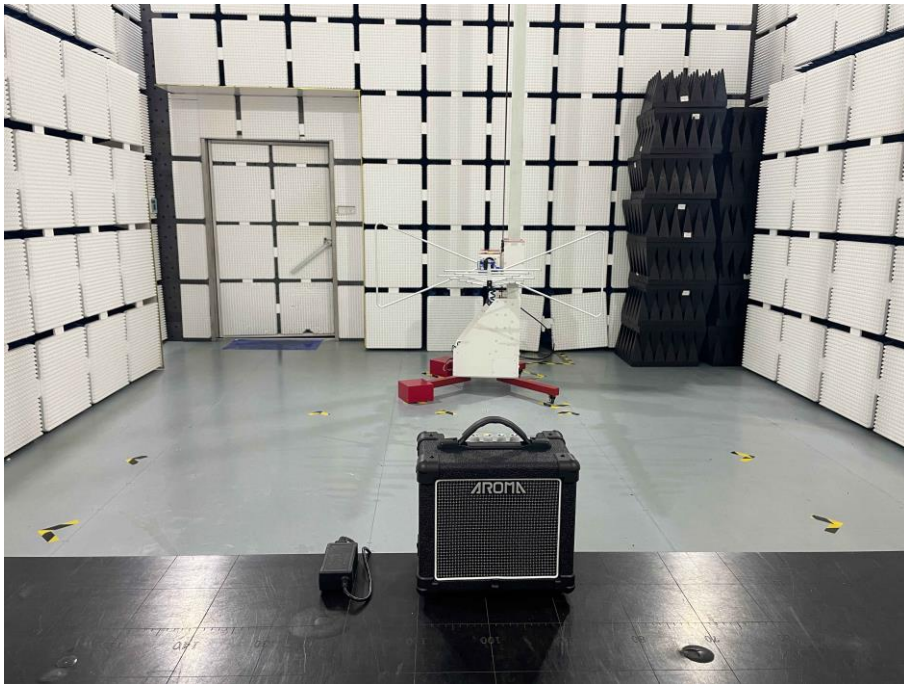

## Appendix B: Photographs of Test Setup

Product: ELECTRIC GUITAR AMP

Model: AG-10S

Radiated Emission

## Conducted Emission