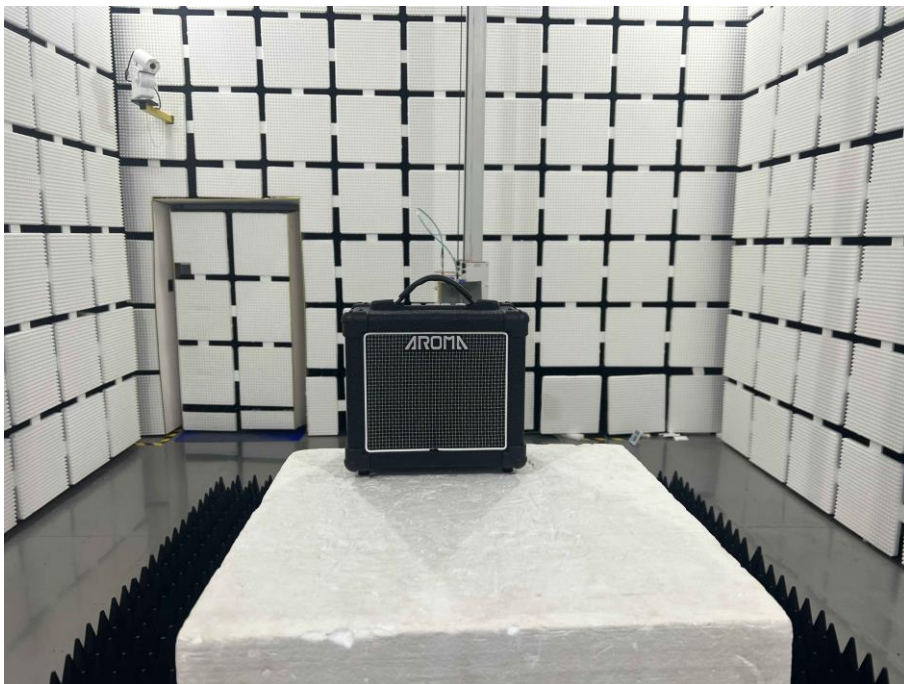

## Appendix B: Photographs of Test Setup

Product: ELECTRIC GUITAR AMP

Model: AG-10S

Radiated Emission