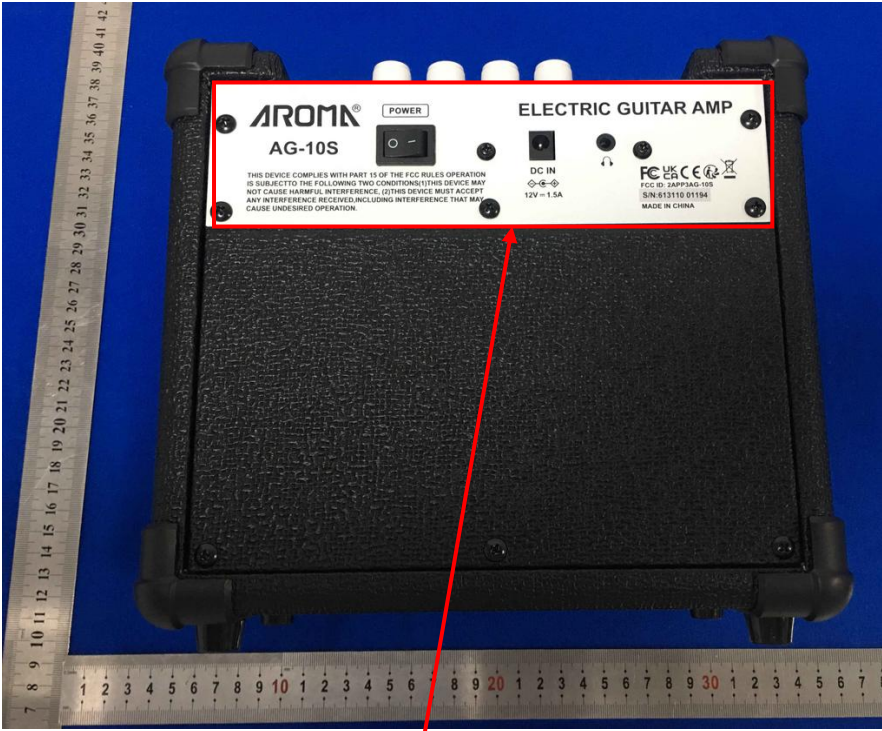

Label Artwork and Location

Model: AG-10S

Label:

Size: L*W= 199*54.5mm

Location