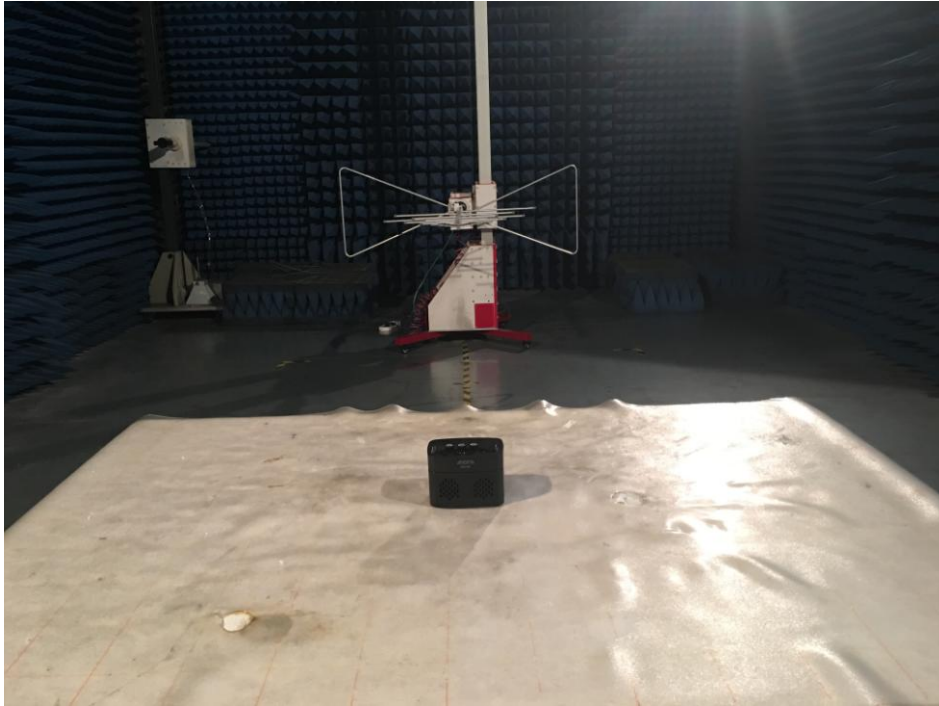

Appendix A: Photographs of Test Setup

Product: Electric Guitar Amp

Model: AG-05

Radiated Emission

Conducted Emission