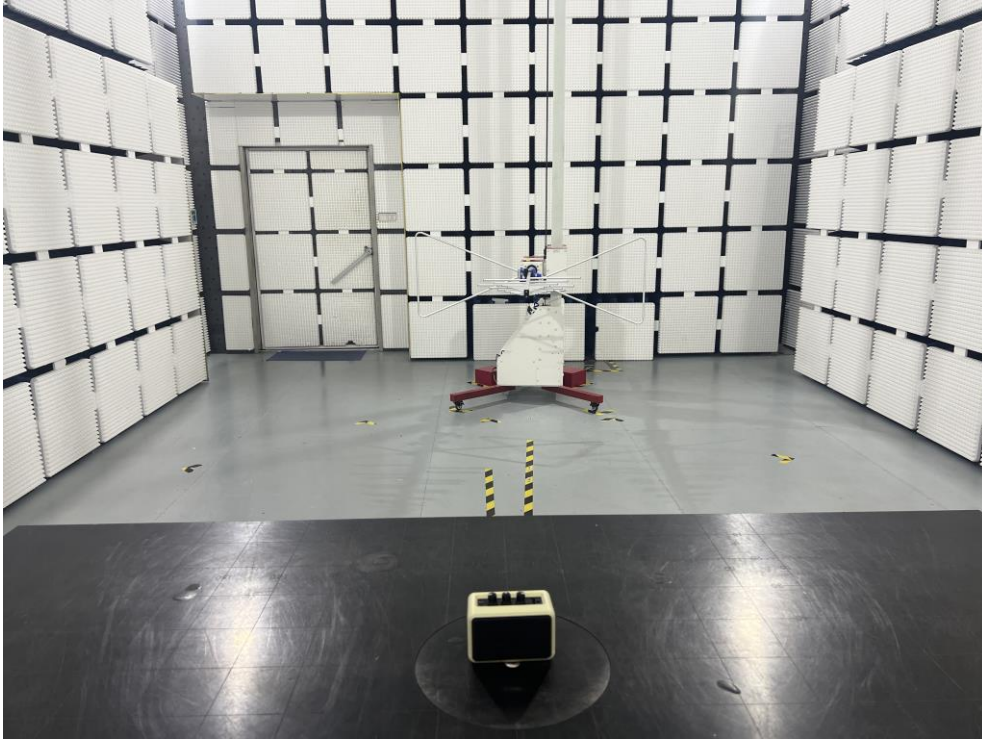

Appendix B: Photographs of Test Setup

Product: ELECTRIC GUITAR AMP

Model: AG-04

Radiated Emission

Conducted Emission