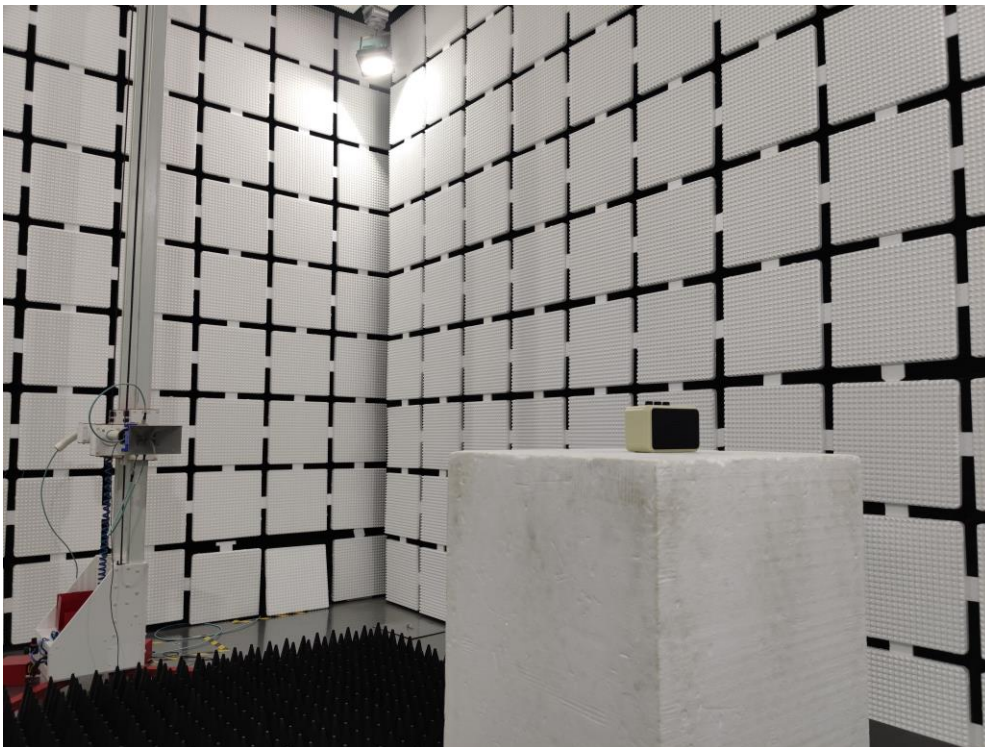

Appendix B: Photographs of Test Setup

Product: ELECTRIC GUITAR AMP

Model: AG-04

Radiated Emission

Conducted Emission