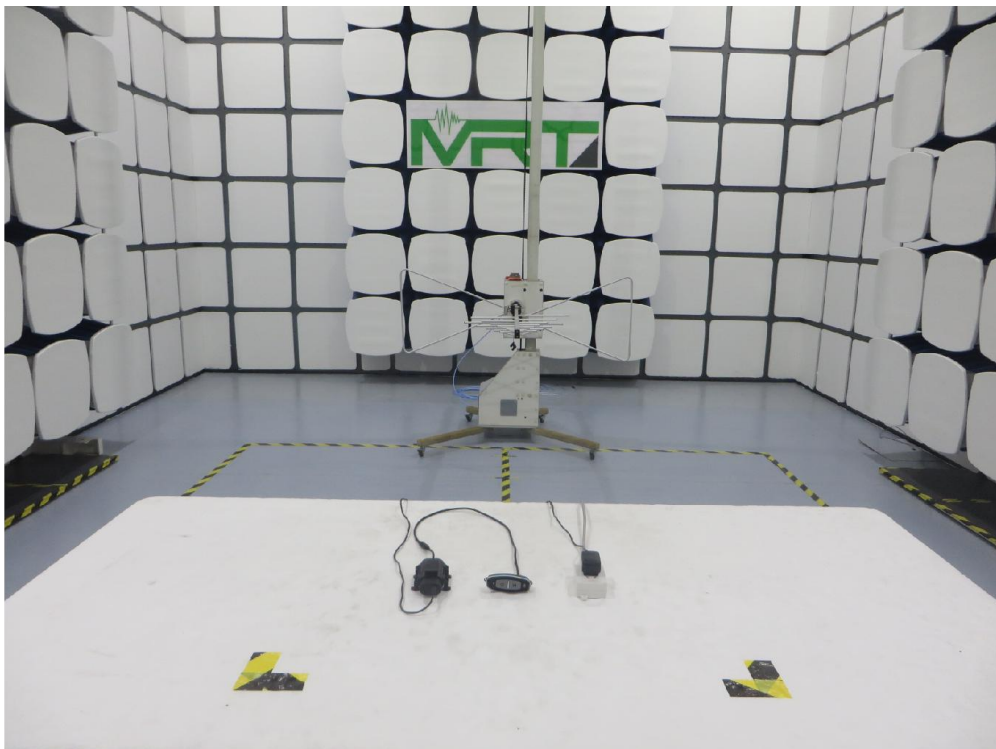

FCC Part15C Test Setup Photo

Description: Front view of Conducted Emission Test Setup

Description: Back view of Conducted Emission Test Setup

Description: Radiated Emission Test Setup for 9kHz ~ 30MHz

Description: Radiated Emission Test Setup for 30MHz ~ 1GHz

Description: Radiated Emission Test Setup for above 1GHz