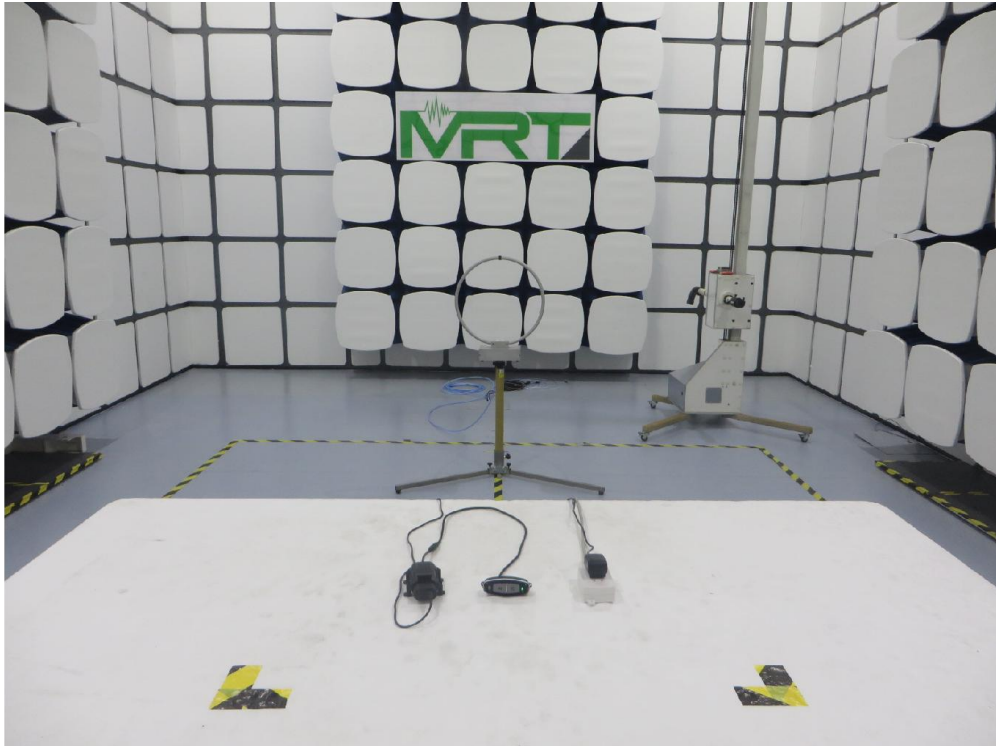

FCC Part15C Test Setup Photo

Description: Front view of Conducted Emission Test Setup

Description: Back view of Conducted Emission Test Setup

Description: Radiated Emission Test Setup for 9kHz ~ 30MHz

Description: Radiated Emission Test Setup for 30MHz ~ 1GHz

Description: Radiated Emission Test Setup for above 1GHz