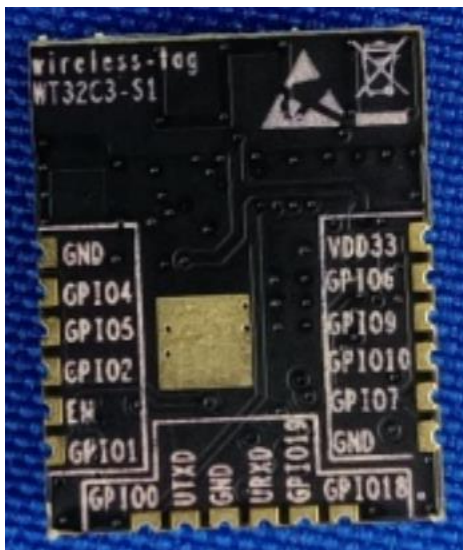

# Internal Photo

Antenna

**Antenna of LTE module**

FCC ID: XMR202008EC25AFXD

IC: 10224A-022EC25AFXD

Antenna of WIFI&Bluetooth module

FCC ID: 2AFOS-WT32C3-SX  
IC: 27481-WT32C3S1S2

**Antenna of WIFI&Bluetooth module**