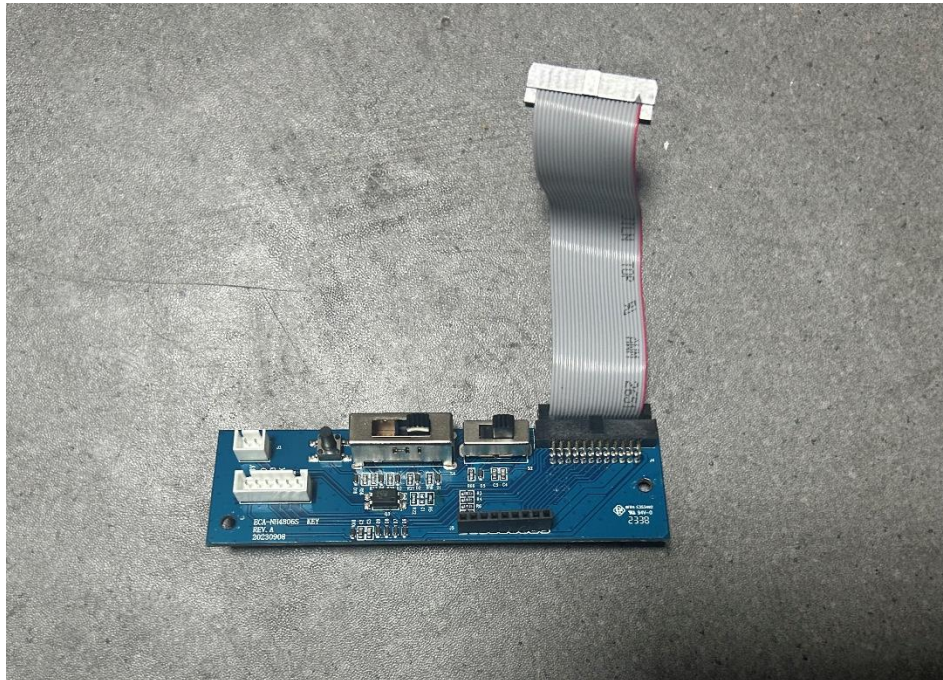

# Internal Photo

Antenna

**Antenna of LTE module**

FCC ID: XMR202008EC25AFXD

IC: 10224A-022EC25AFXD

Antenna of WIFI&Bluetooth module

FCC ID: 2AFOS-WT32C3-SX  
IC: 27481-WT32C3S1S2

**Antenna of WIFI&Bluetooth module**