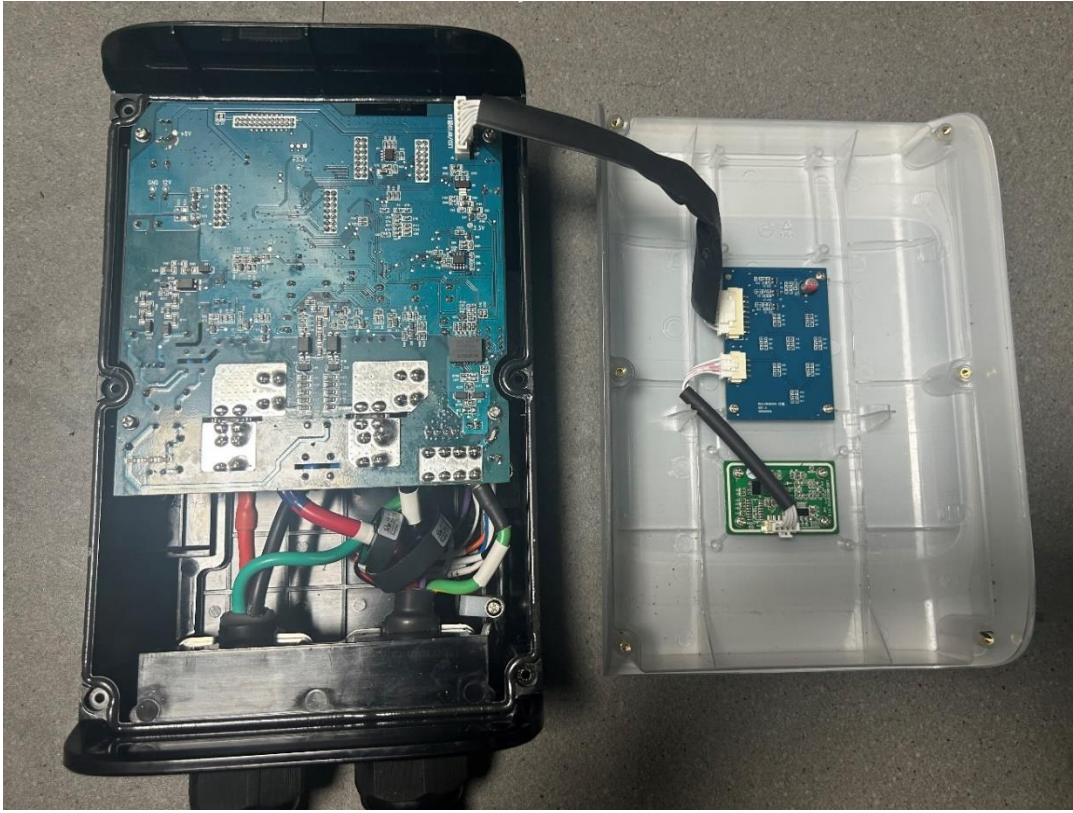

# Internal Photo

Antenna

**Antenna of LTE module**

FCC ID: XMR202008EC25AFXD

IC: 10224A-022EC25AFXD

Antenna of WIFI&Bluetooth module

FCC ID: 2AFOS-WT32C3-SX  
IC: 27481-WT32C3S1S2

**Antenna of WIFI&Bluetooth module**