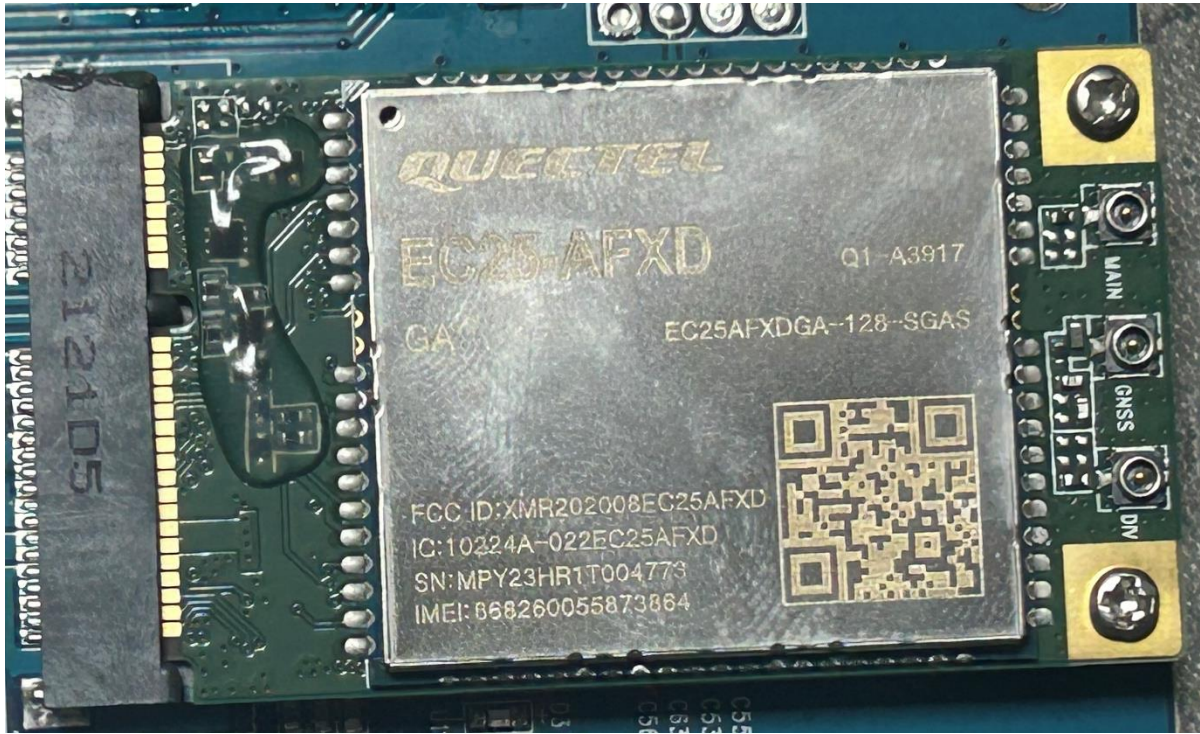

# Internal Photo

Antenna

**Antenna of LTE module**

FCC ID: XMR202008EC25AFXD

IC: 10224A-022EC25AFXD

Antenna of WIFI&Bluetooth module

FCC ID: 2AFOS-WT32C3-SX  
IC: 27481-WT32C3S1S2

**Antenna of WIFI&Bluetooth module**