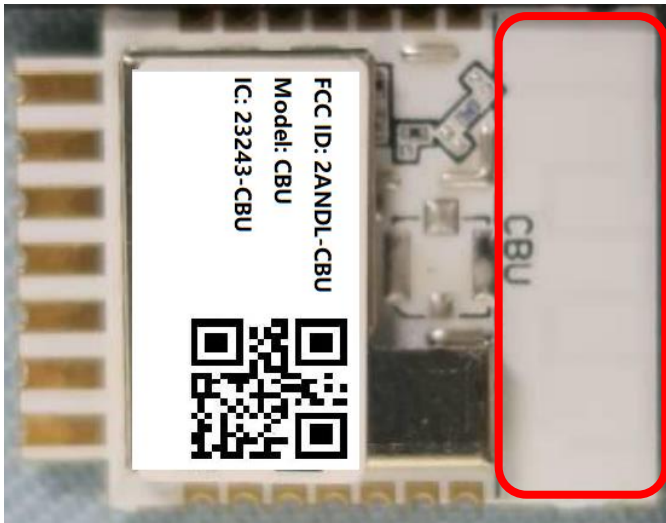

# Internal Photo

Antenna

**Antenna of LTE module**

FCC ID: XMR202008EC25AFXD

IC: 10224A-022EC25AFXD

Antenna of WIFI&Bluetooth module

FCC ID: 2AFOS-WT32C3-SX  
IC: 27481-WT32C3S1S2

**Antenna of WIFI&Bluetooth module**