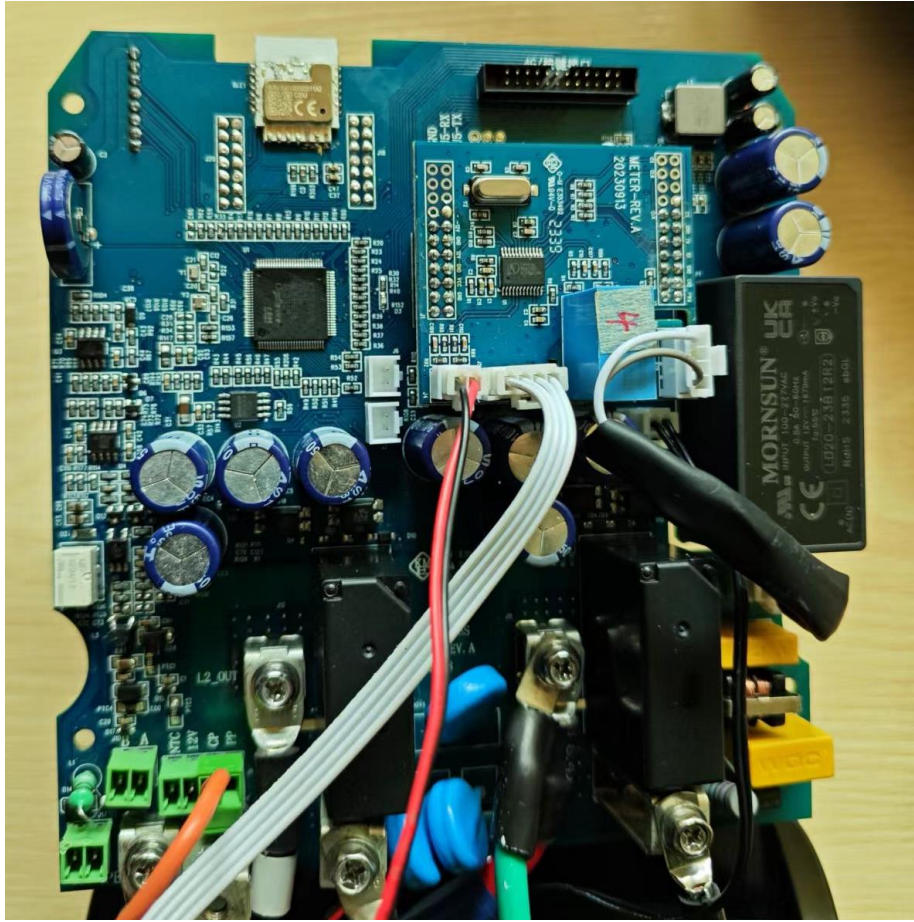

# Internal Photo

Antenna

**Antenna of LTE module**

FCC ID: XMR202008EC25AFXD

IC: 10224A-022EC25AFXD

Antenna of WIFI&Bluetooth module

FCC ID: 2AFOS-WT32C3-SX  
IC: 27481-WT32C3S1S2

**Antenna of WIFI&Bluetooth module**