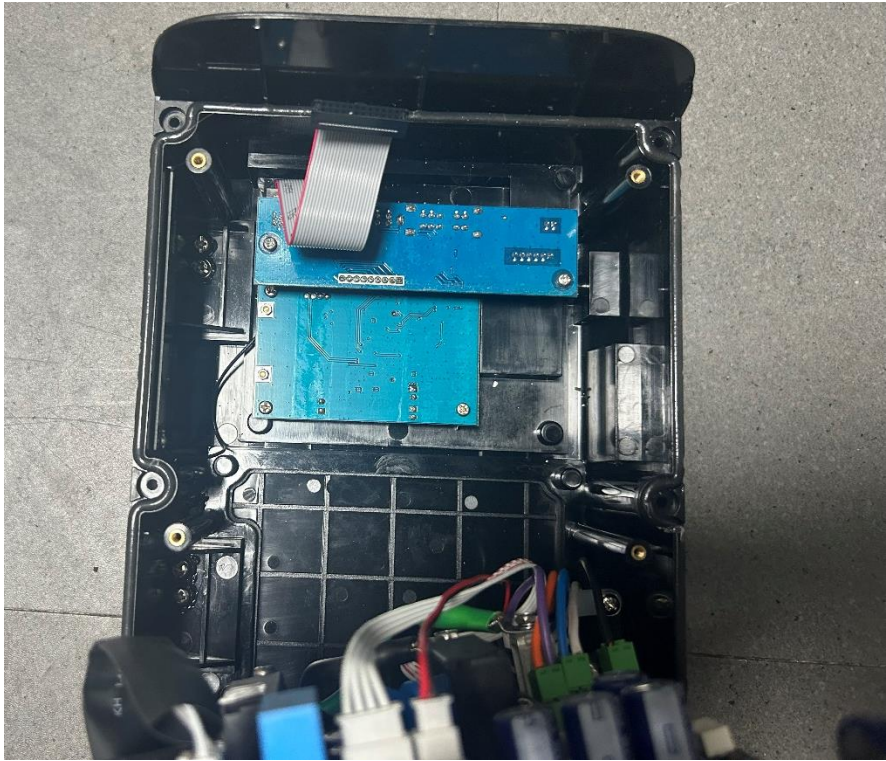

# Internal Photo

Antenna

**Antenna of LTE module**

FCC ID: XMR202008EC25AFXD

IC: 10224A-022EC25AFXD

Antenna of WIFI&Bluetooth module

FCC ID: 2AFOS-WT32C3-SX  
IC: 27481-WT32C3S1S2

**Antenna of WIFI&Bluetooth module**