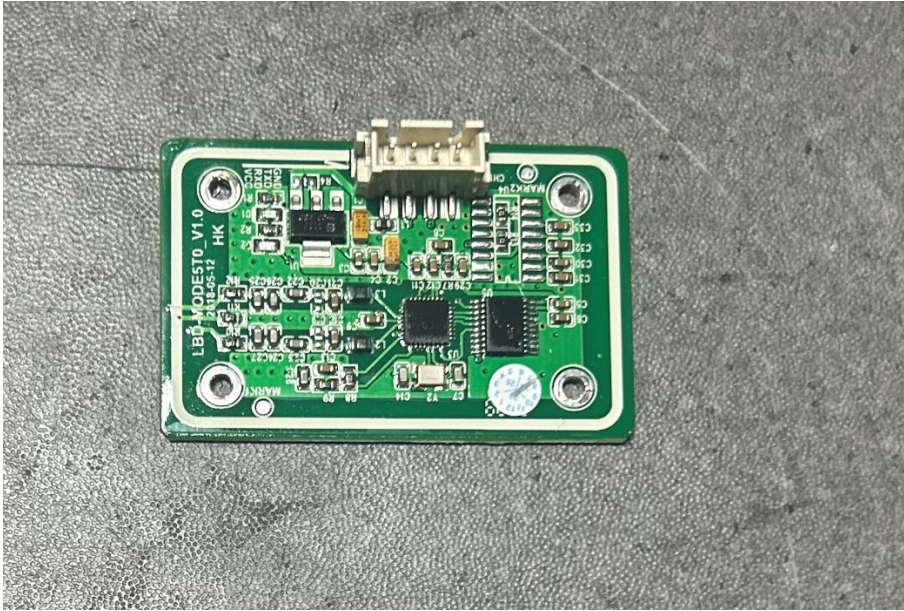

# Internal Photo

Antenna

**Antenna of LTE module**

FCC ID: XMR202008EC25AFXD

IC: 10224A-022EC25AFXD

Antenna of WIFI&Bluetooth module

FCC ID: 2AFOS-WT32C3-SX  
IC: 27481-WT32C3S1S2

**Antenna of WIFI&Bluetooth module**