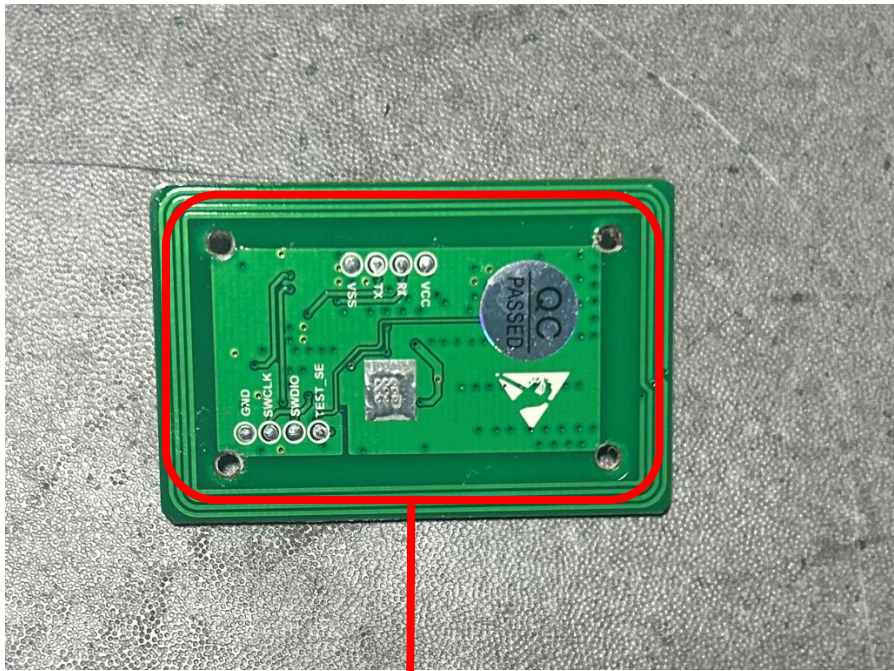

# Internal Photo

Antenna

**Antenna of LTE module**

FCC ID: XMR202008EC25AFXD

IC: 10224A-022EC25AFXD

Antenna of WIFI&Bluetooth module

FCC ID: 2AFOS-WT32C3-SX  
IC: 27481-WT32C3S1S2

**Antenna of WIFI&Bluetooth module**