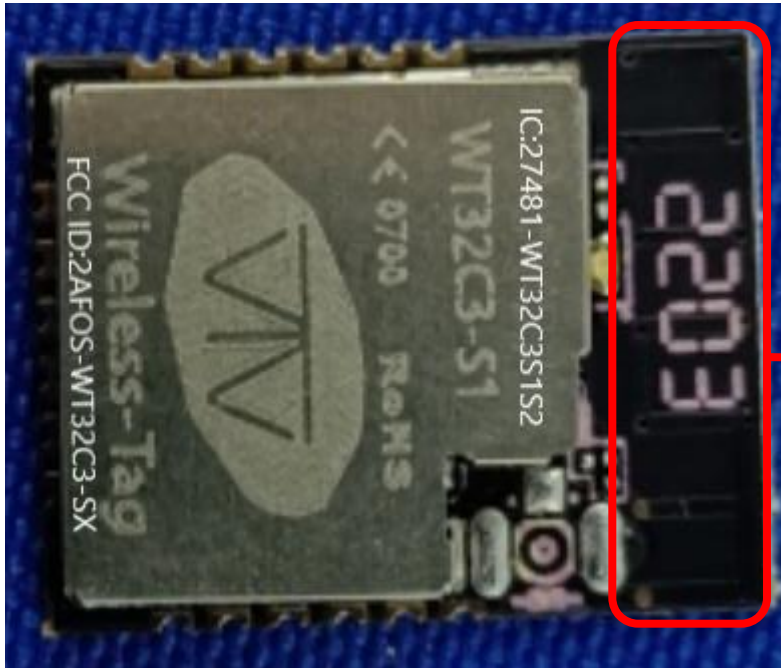

# Internal Photo

Antenna

**Antenna of LTE module**

FCC ID: XMR202008EC25AFXD

IC: 10224A-022EC25AFXD

Antenna of WIFI&Bluetooth module

FCC ID: 2AFOS-WT32C3-SX  
IC: 27481-WT32C3S1S2

**Antenna of WIFI&Bluetooth module**