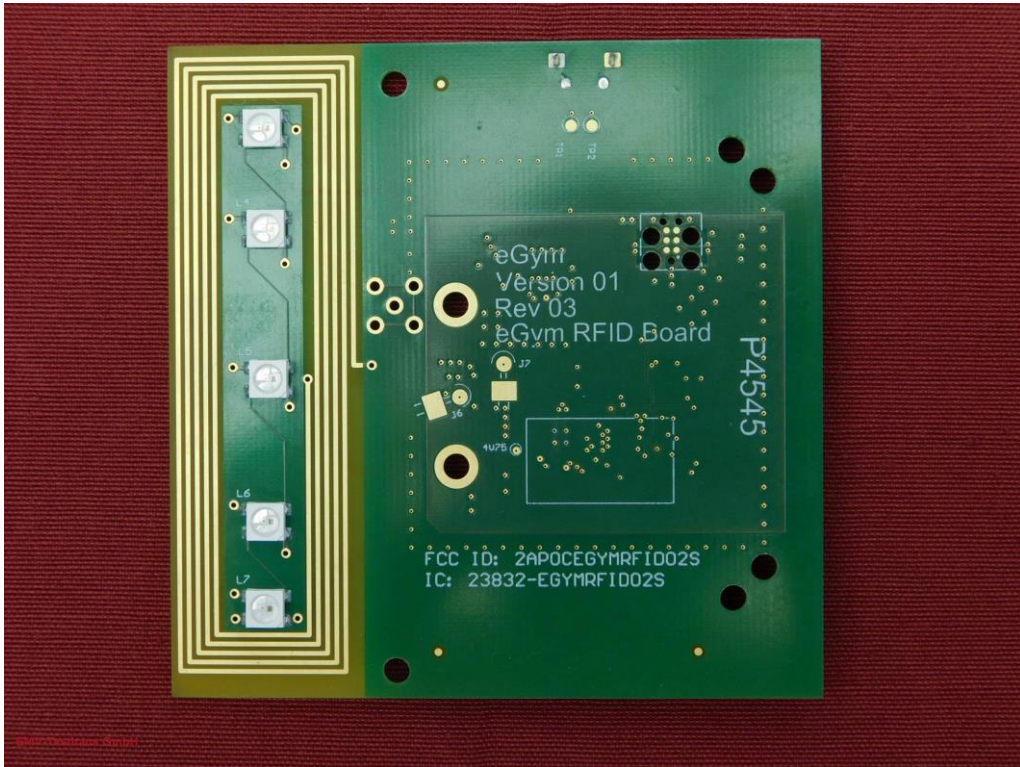

## 1.1 List of Pictures

Picture 1: EUT - top side.....2

Picture 2: EUT - bottom side.....2

Picture 3: RFID tag 13.56 MHz – front view.....3

Picture 4: RFID tag 13.56 MHz – rear view .....3

Picture 5: Micro – USB Cable .....4

EMV **TESTHAUS** GmbH  
Gustav-Hertz-Straße 35  
94315 Straubing  
Germany

eGym GmbH  
RFID reader module  
eGym RFID Board v2

Picture 1: EUT - top side

Picture 2: EUT - bottom side

Picture 3: RFID tag 13.56 MHz – front view