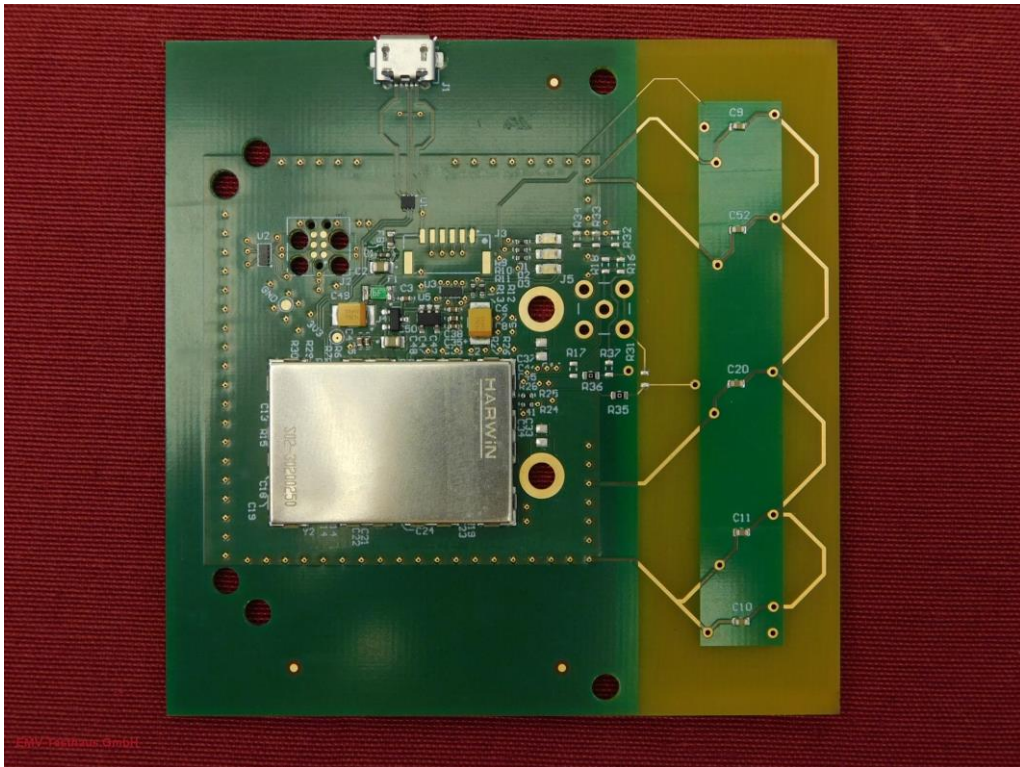

## 1.1 List of Pictures

Picture 1: EUT - top side.....2

Picture 2: EUT - bottom side.....2

Picture 3: RFID tag 13.56 MHz – front view.....3

Picture 4: RFID tag 13.56 MHz – rear view .....3

Picture 5: Micro – USB Cable .....4

EMV **TESTHAUS** GmbH  
Gustav-Hertz-Straße 35  
94315 Straubing  
Germany

eGym GmbH  
RFID reader module  
eGym RFID Board v2

Picture 1: EUT - top side

Picture 2: EUT - bottom side

Picture 3: RFID tag 13.56 MHz – front view