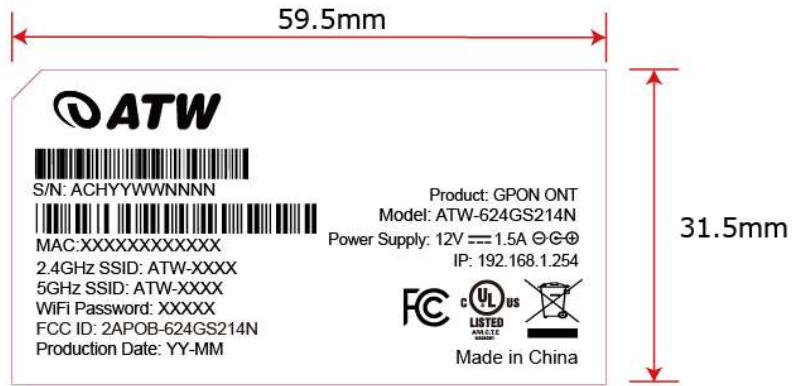

## EXHIBITA-FCC ID LABEL AND LOCATION

### FCC ID Label

59.5X31.5mm

### FCC ID Label Location Information

The label shown shall be permanently affixed at a conspicuous location on the device and be readily visible to the time purchase (Labeling requirements per 2.295)