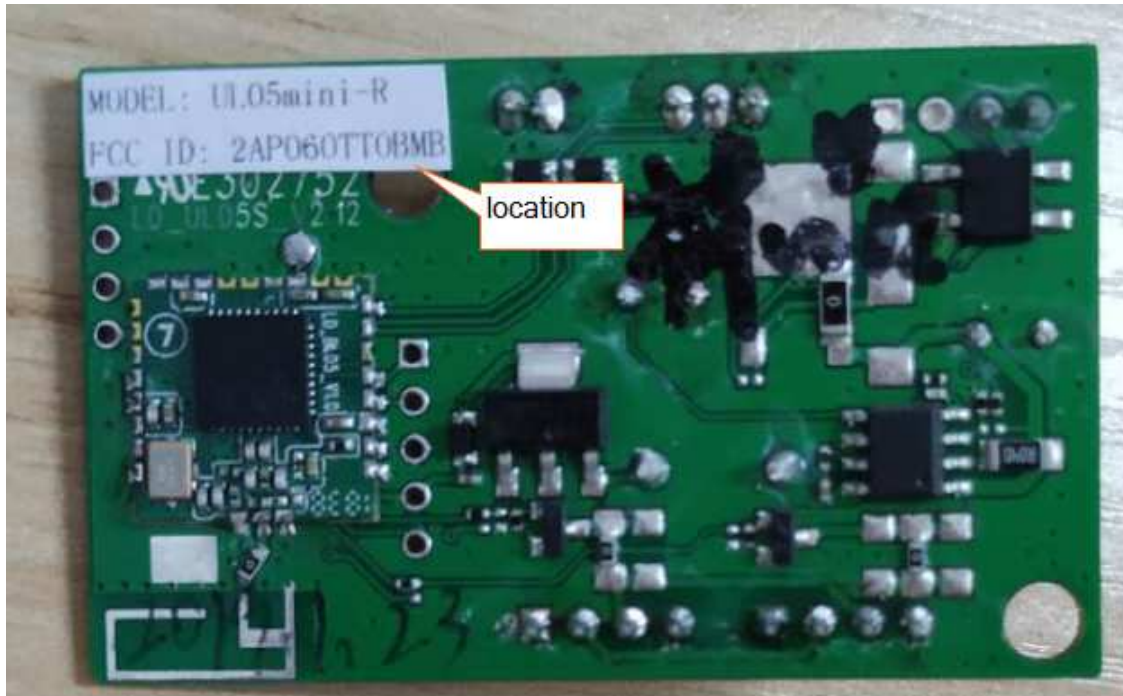

Label:

MODEL: UL05mini-R

FCC ID: 2AP060TTOBMB

Size 5\*13 mm

Label location:

The label is adhered on the product permanently.