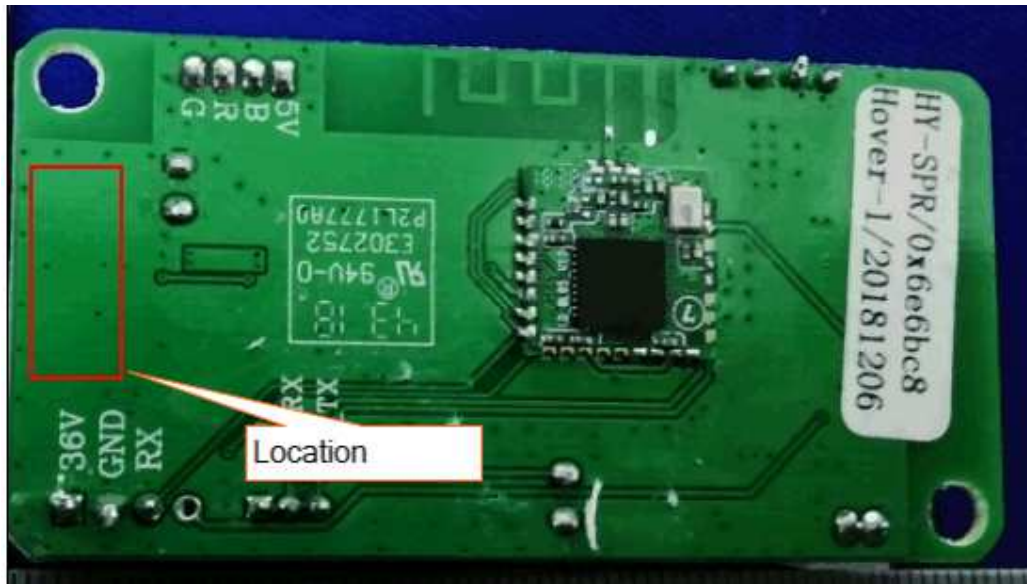

Label:

Model: TD01

FCC ID: 2APO6OTTOBMA

Label location:

The label is adhered on the product permanently.