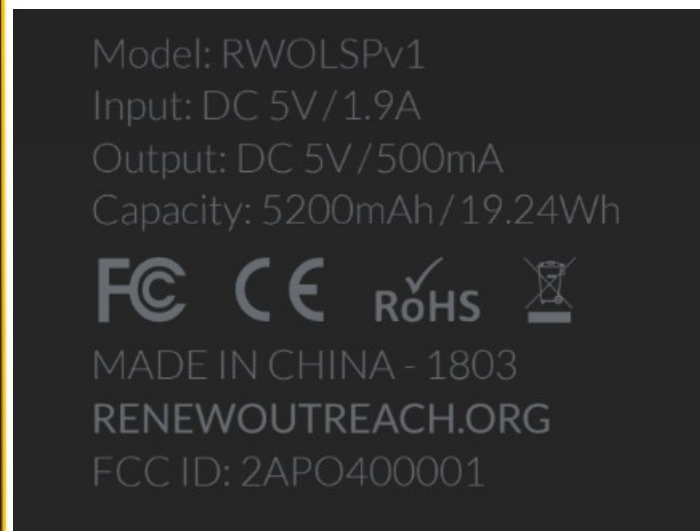

Differences between the statement

The POCKET has two printing patterns

1# TOP enclosure differences

RENEW POCKET has micro SD, WiFi, battery, Logo and product name printing patterns.

GENERIC POCKET has data loading, lightning and battery printing patterns

2# Bottom enclosure differrences

RENEW POCKET

It will print the FCC ID: 2APO400001 and RENEWOUTREACH.ORG on the bottom case.

GENERIC POCKET

It will stick a FCC ID label on the bottom case. And it hasn't the RENEWOUTREACH.ORG