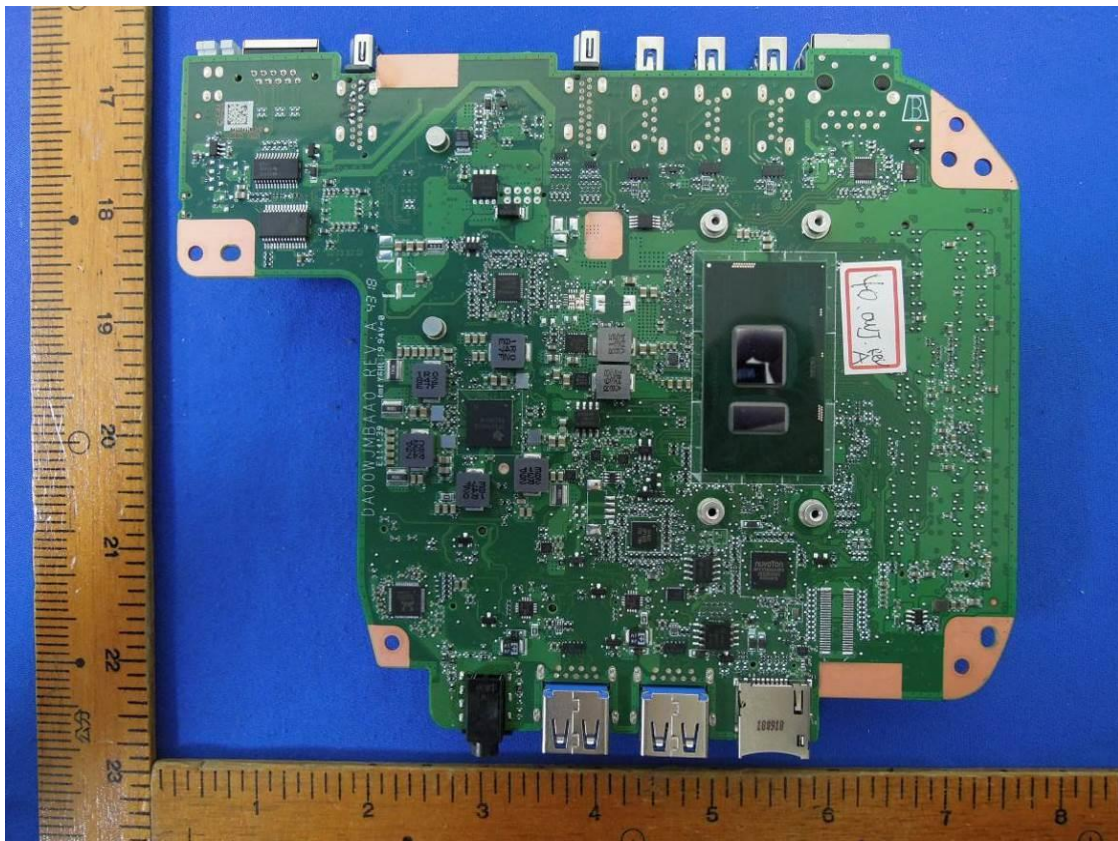

M/B: DA00WJMBAA0

CPU

Memory

SSD

Wireless: Intel \ 7265NGW