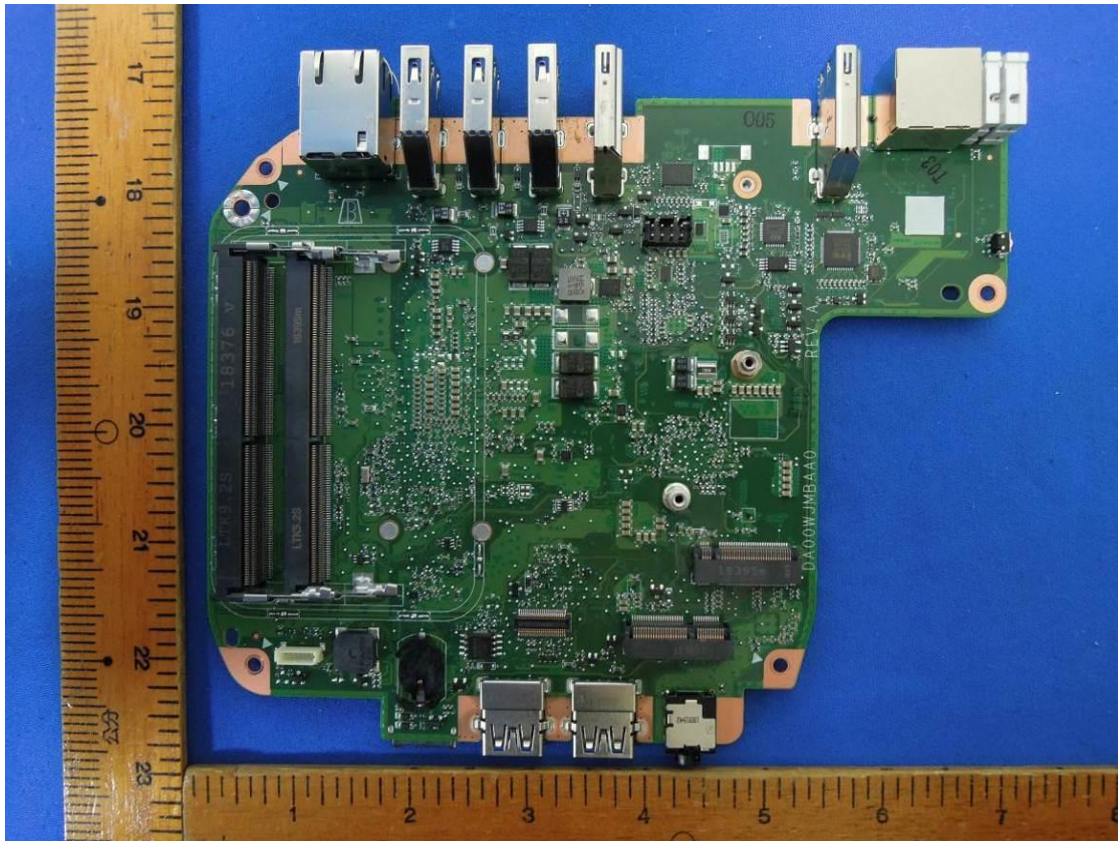

M/B: DA00WJMBAA0

CPU

Memory

SSD

Wireless: Intel \ 7265NGW