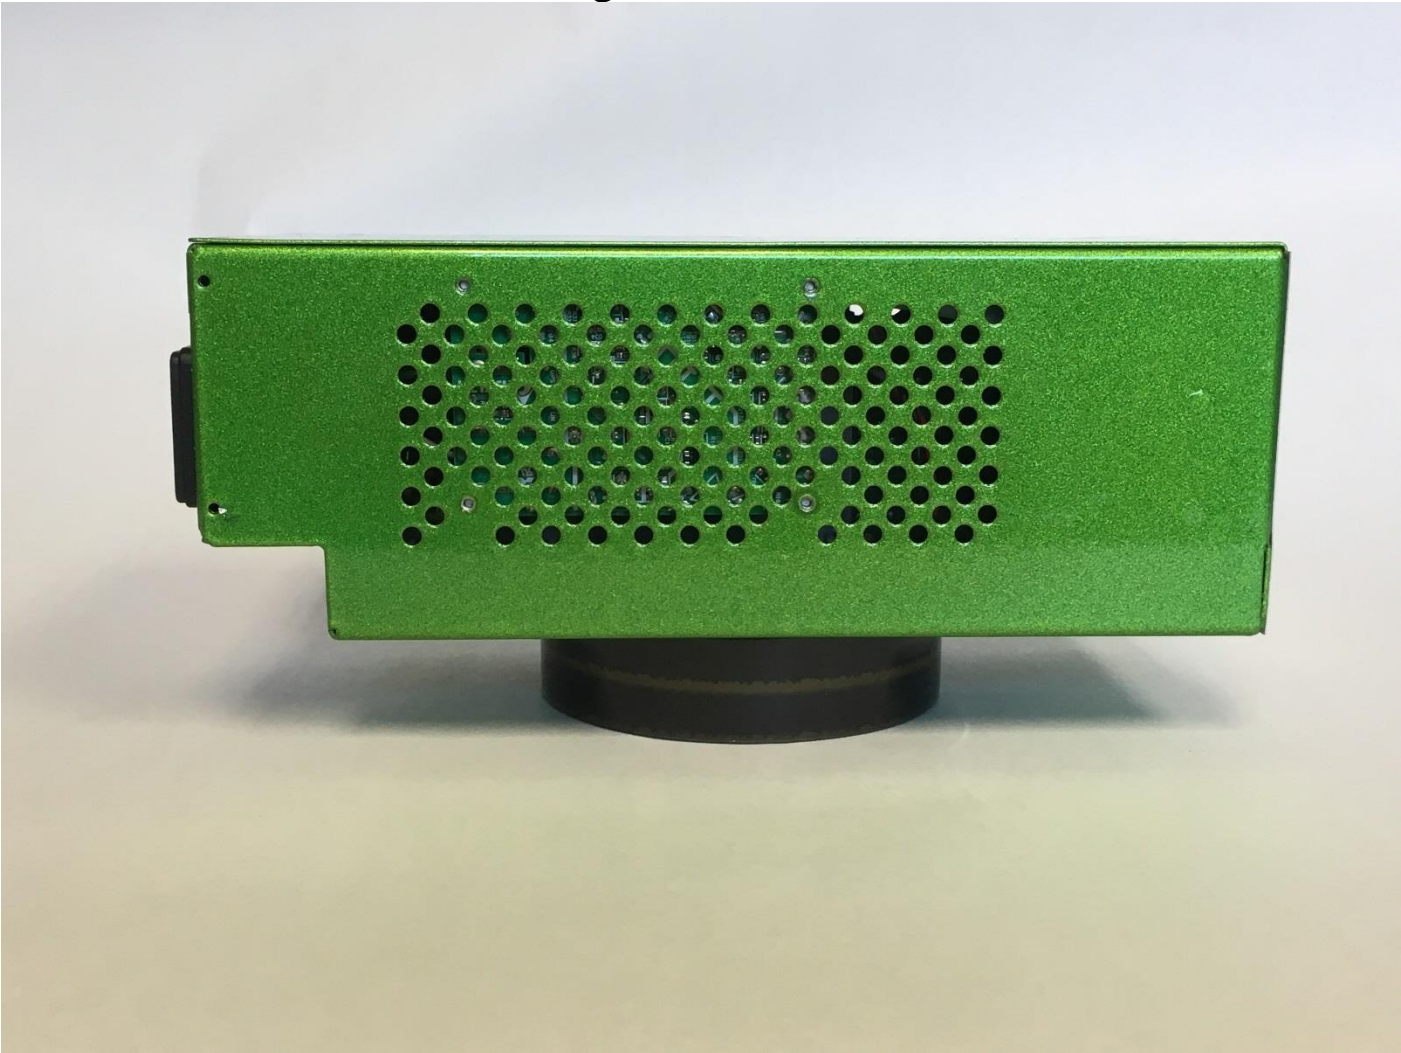

Green Sensus assembled - front side view

Green Sensus assembled - left side view

Green Sensus assembled - rear side view

Green Sensus assembled - right side view

Green Sensus chassis - front side view

Green Sensus Management Module - front side view

Green Sensus Management Module - left side view

Green Sensus Management Module - back side view

FCC label
Location

Green Sensus Management Module - right side view

Green Sensus Patching Module - front side view

Green Sensus Patching Module - left side view

Green Sensus Patching Module - rear side view

Green Sensus Patching Module - right side view