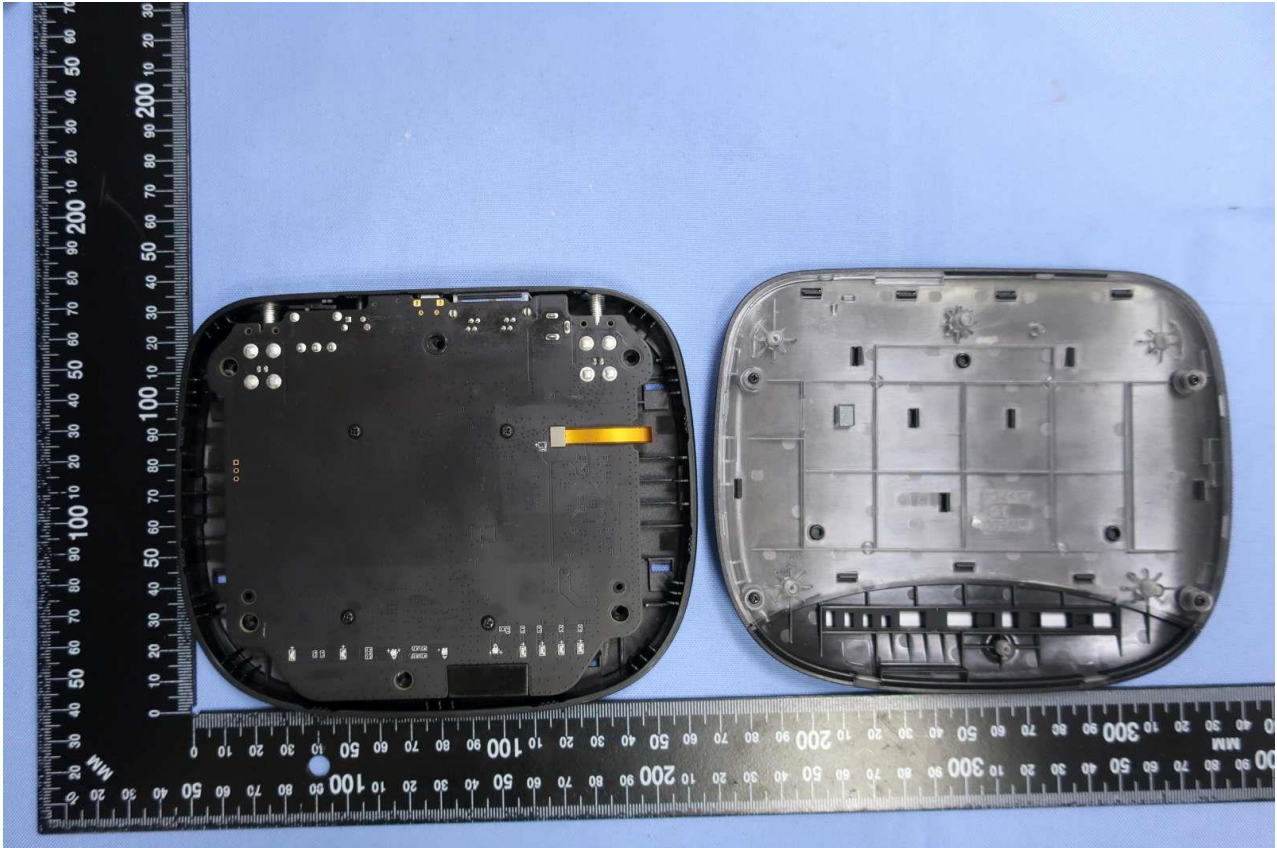

3. Internal Photograph of EUT

Brand Name: GOSUNCN / Model Name: GW500 / Marketing Name: GW500

Brand Name: GOSUNCN / Model Name: GW500 / Marketing Name: GW500

Brand Name: GOSUNCN / Model Name: GW500 / Marketing Name: GW500