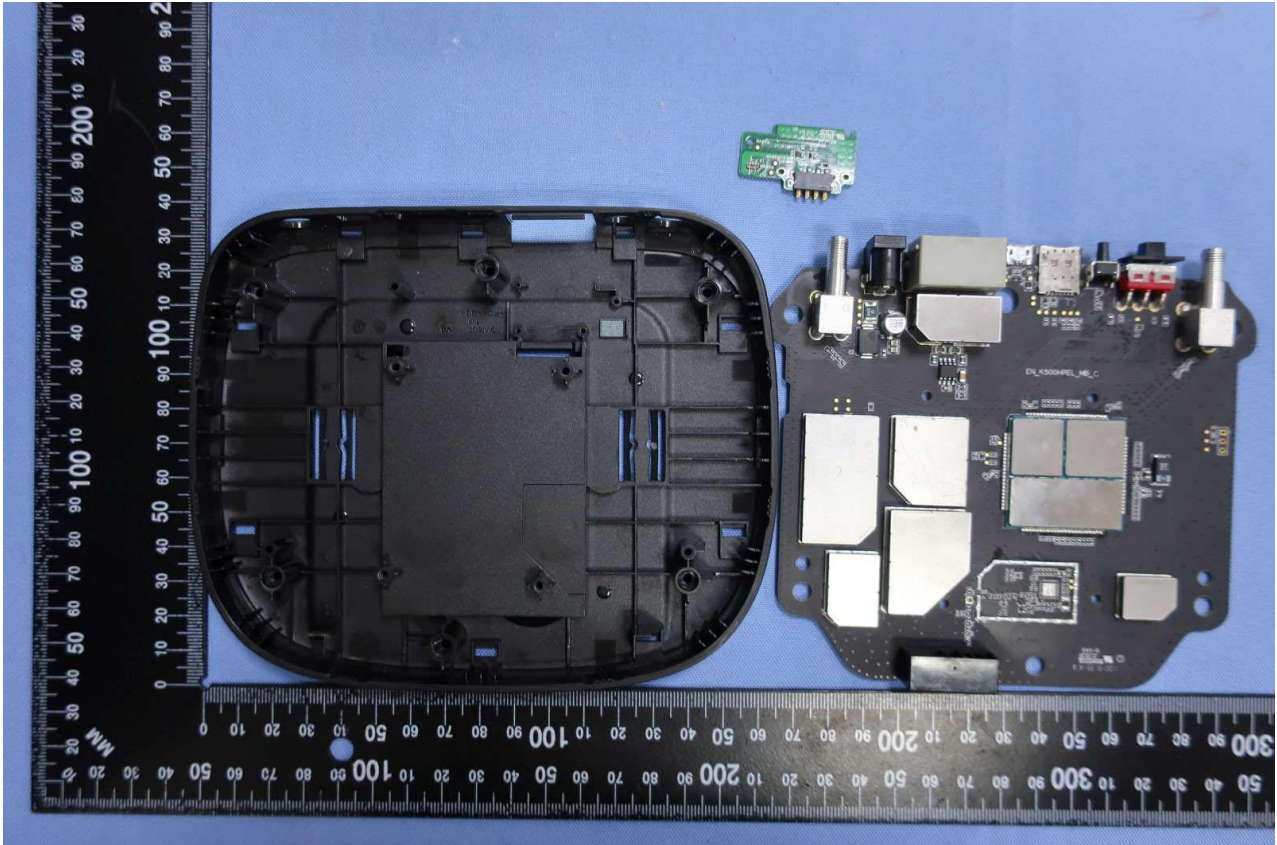

Brand Name: GOSUNCN / Model Name: GW500 / Marketing Name: GW500