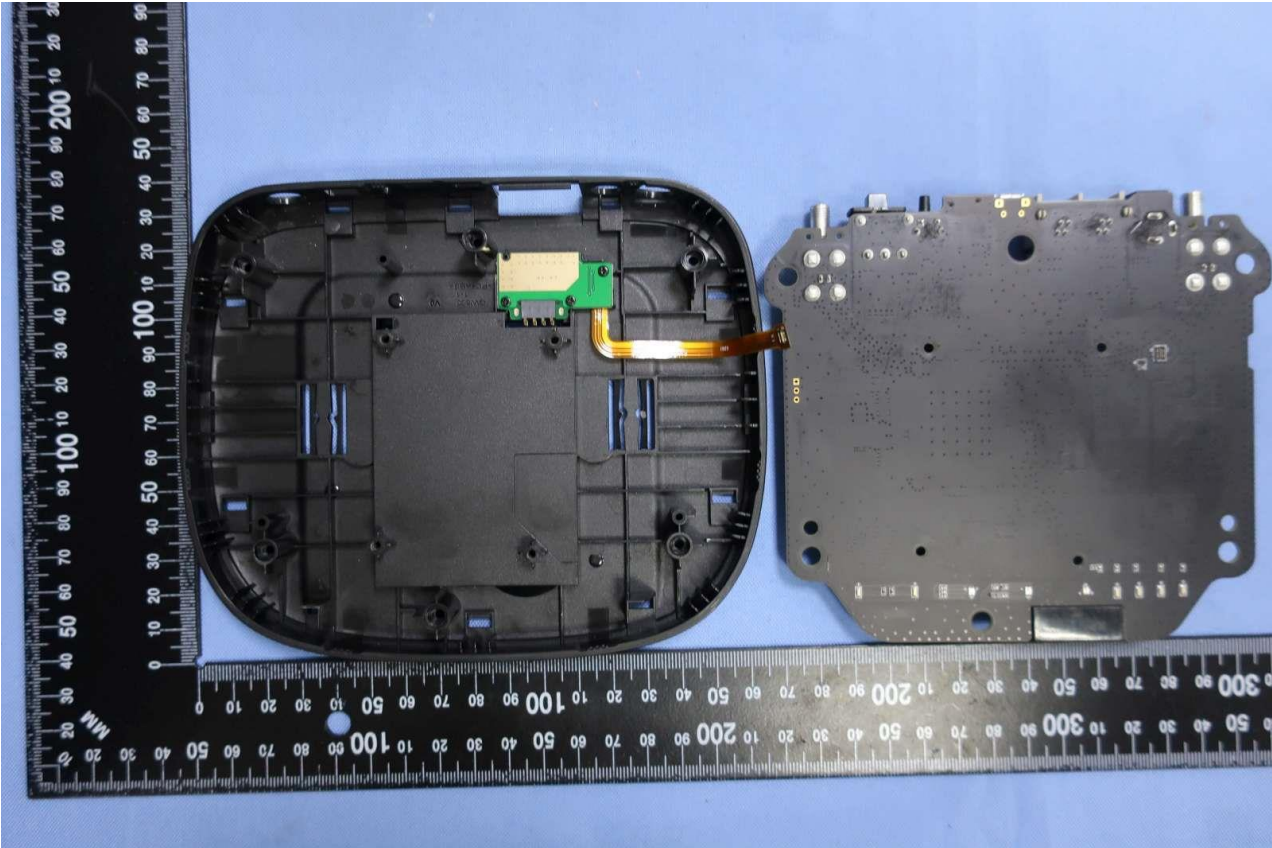

Brand Name: GOSUNCN / Model Name: GW500 / Marketing Name: GW500