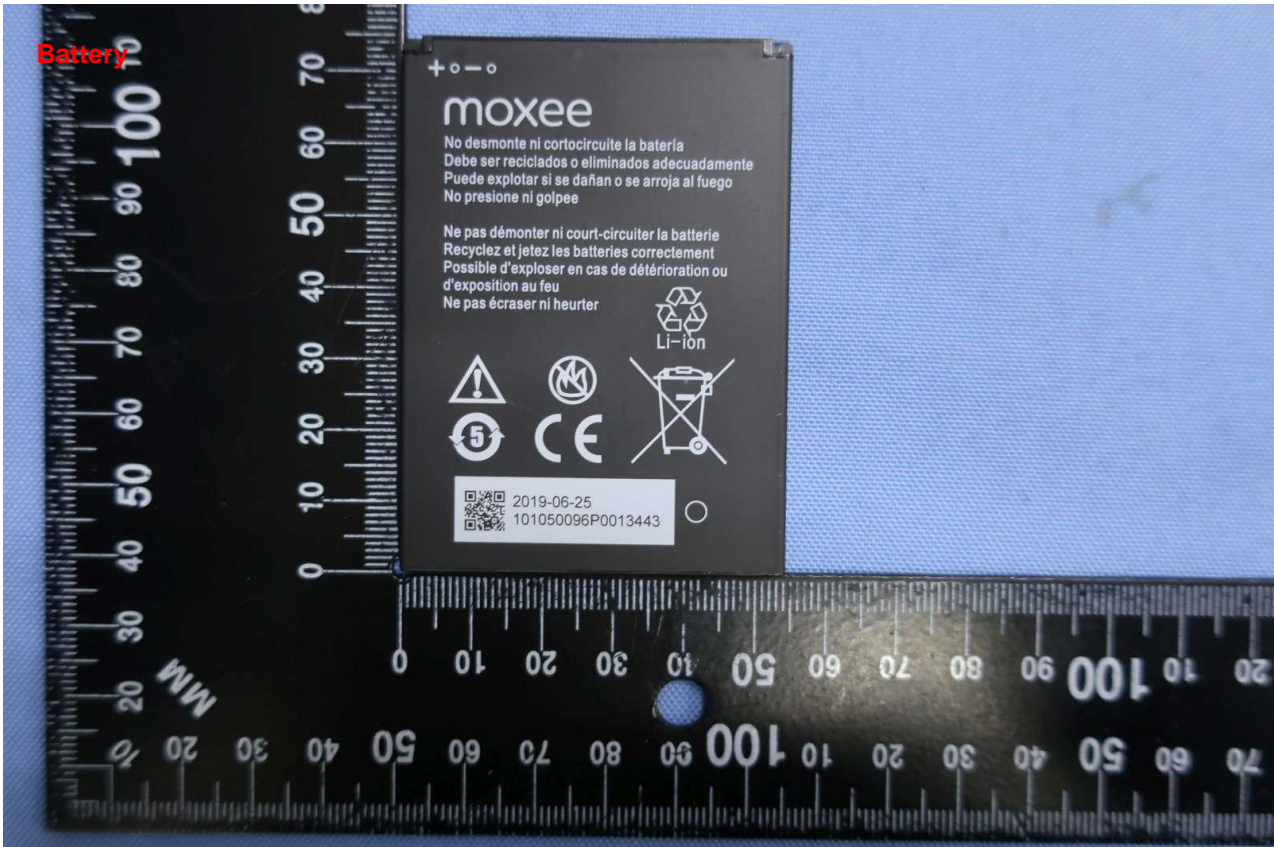

Brand Name: GOSUNCN / Model Name: GW500 / Marketing Name: GW500