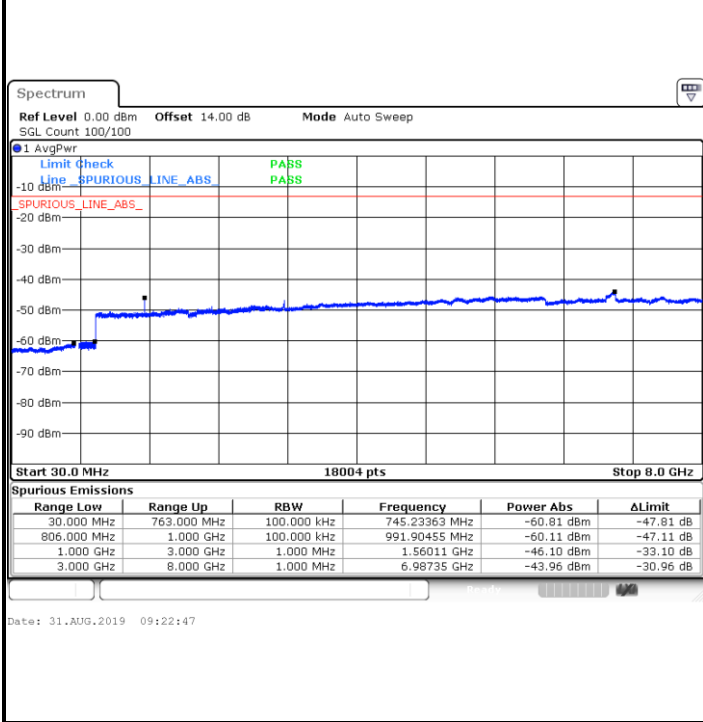

Date: 31.AUG.2019 08:14:47

Lowest Channel / 16QAM

Date: 31.AUG.2019 08:15:44

LTE Band 12 / 10MHz

Middle Channel / QPSK

Middle Channel / 16QAM

Date: 31.AUG.2019 08:17:21

Date: 31.AUG.2019 08:18:18

Highest Channel / QPSK

Highest Channel / 16QAM

Date: 31.AUG.2019 08:24:33

Date: 31.AUG.2019 08:25:29

LTE Band 13 / 5MHz

Lowest Channel / QPSK

Lowest Channel / 16QAM

Middle Channel / QPSK

Middle Channel / 16QAM

LTE Band 13 / 5MHz

Highest Channel / QPSK

Highest Channel / 16QAM

LTE Band 13 / 10MHz

Middle Channel / QPSK

Middle Channel / 16QAM

LTE Band 25 / 1.4MHz