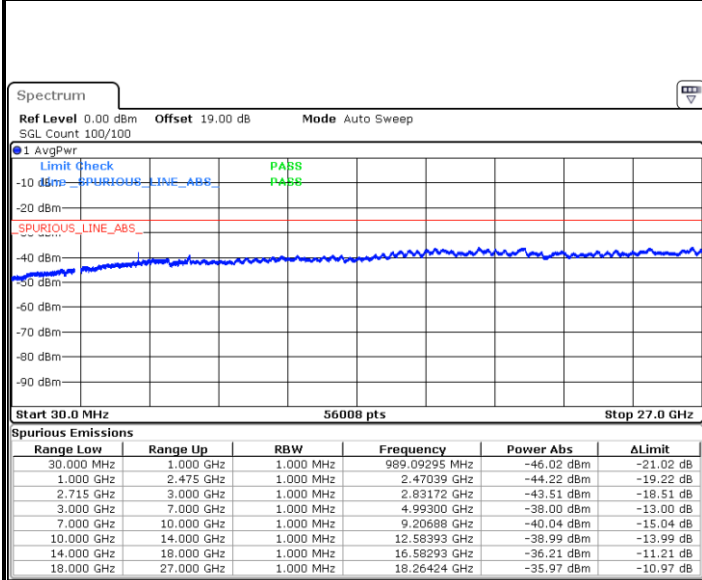

Lowest Channel / QPSK

Lowest Channel / 16QAM

Date: 31.AUG.2019 18:06:19

Date: 31.AUG.2019 18:07:12

Middle Channel / QPSK

Middle Channel / 16QAM

Date: 31.AUG.2019 18:08:05

Date: 31.AUG.2019 18:08:58

LTE Band 26 / 15MHz

Highest Channel / QPSK

Highest Channel / 16QAM

Date: 31.AUG.2019 18:09:51

Date: 31.AUG.2019 18:10:44

LTE Band 41 / 5MHz

Lowest Channel / QPSK

Date: 29.AUG.2019 21:38:12

Lowest Channel / 16QAM

Date: 29.AUG.2019 21:40:55

Middle Channel / QPSK

Date: 29.AUG.2019 21:39:06

Middle Channel / 16QAM

Date: 29.AUG.2019 21:41:50

LTE Band 41 / 5MHz

Highest Channel / QPSK

Highest Channel / 16QAM

Date: 29.AUG.2019 21:40:01

Date: 29.AUG.2019 21:42:45

LTE Band 41 / 10MHz

Lowest Channel / QPSK

Lowest Channel / 16QAM

Date: 29.AUG.2019 21:43:39

Date: 29.AUG.2019 21:46:23