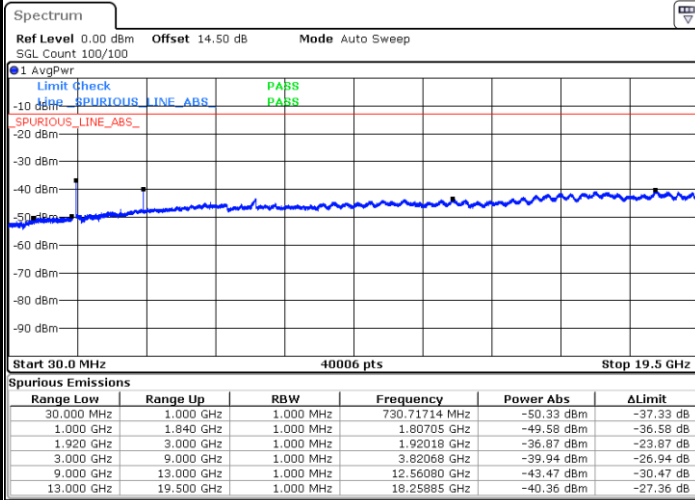

Middle Channel / QPSK

Middle Channel / 16QAM

Date: 31.AUG.2019 10:54:15

Date: 31.AUG.2019 10:55:12

LTE Band 25 / 5MHz

Highest Channel / QPSK

Date: 31.AUG.2019 11:01:27

Highest Channel / 16QAM