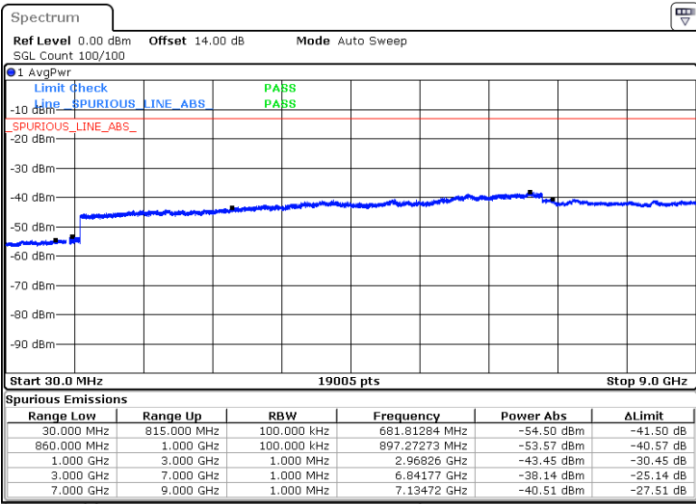

Middle Channel / QPSK

Date: 31.AUG.2019 17:46:51

Middle Channel / 16QAM

Date: 31.AUG.2019 17:47:44

LTE Band 26 / 1.4MHz

Highest Channel / QPSK

Highest Channel / 16QAM

LTE Band 26 / 3MHz

Lowest Channel / QPSK

Lowest Channel / 16QAM

LTE Band 26 / 3MHz

Middle Channel / QPSK

Middle Channel / 16QAM

Date: 31.AUG.2019 17:52:09

Date: 31.AUG.2019 17:53:02

Highest Channel / QPSK

Highest Channel / 16QAM

Date: 31.AUG.2019 17:53:56

Date: 31.AUG.2019 17:54:49

LTE Band 26 / 5MHz

Lowest Channel / QPSK

Lowest Channel / 16QAM

Date: 31.AUG.2019 17:55:42

Date: 31.AUG.2019 17:56:35