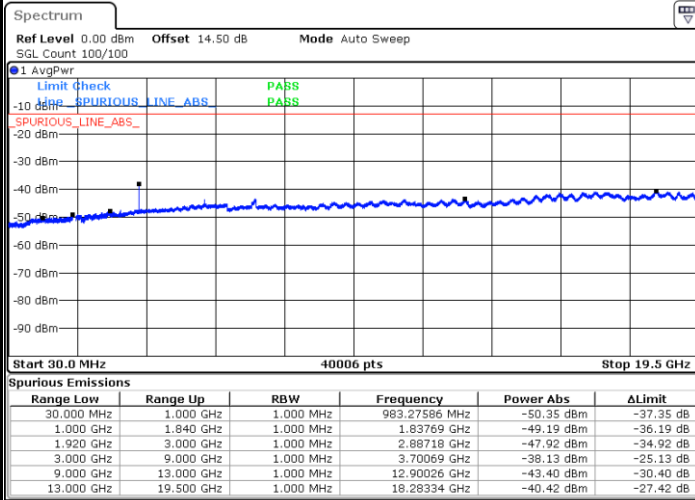

Highest Channel / 16QAM

Date: 31.AUG.2019 10:49:07

Date: 31.AUG.2019 10:50:03

LTE Band 25 / 5MHz

Lowest Channel / QPSK

Lowest Channel / 16QAM

Date: 31.AUG.2019 10:51:41

Date: 31.AUG.2019 10:52:37

Middle Channel / QPSK

Middle Channel / 16QAM

Date: 31.AUG.2019 10:54:15

Date: 31.AUG.2019 10:55:12

LTE Band 25 / 5MHz

Highest Channel / QPSK

Date: 31.AUG.2019 11:01:27

Highest Channel / 16QAM