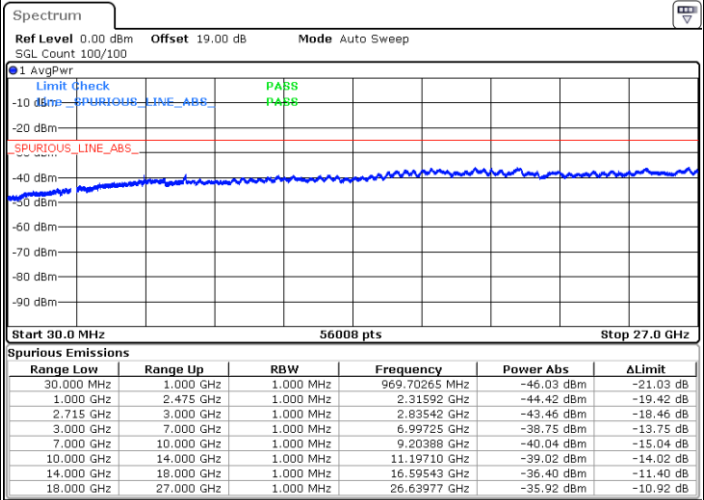

LTE Band 26 / 15MHz

Highest Channel / QPSK

Highest Channel / 16QAM

Date: 31.AUG.2019 18:09:51

Date: 31.AUG.2019 18:10:44

LTE Band 41 / 5MHz

Lowest Channel / QPSK

Date: 29.AUG.2019 21:38:12

Lowest Channel / 16QAM

Date: 29.AUG.2019 21:40:55

Middle Channel / QPSK

Date: 29.AUG.2019 21:39:06

Middle Channel / 16QAM

Date: 29.AUG.2019 21:41:50

LTE Band 41 / 5MHz

Highest Channel / QPSK

Highest Channel / 16QAM

Date: 29.AUG.2019 21:40:01

Date: 29.AUG.2019 21:42:45

LTE Band 41 / 10MHz

Lowest Channel / QPSK

Lowest Channel / 16QAM

Date: 29.AUG.2019 21:43:39

Date: 29.AUG.2019 21:46:23