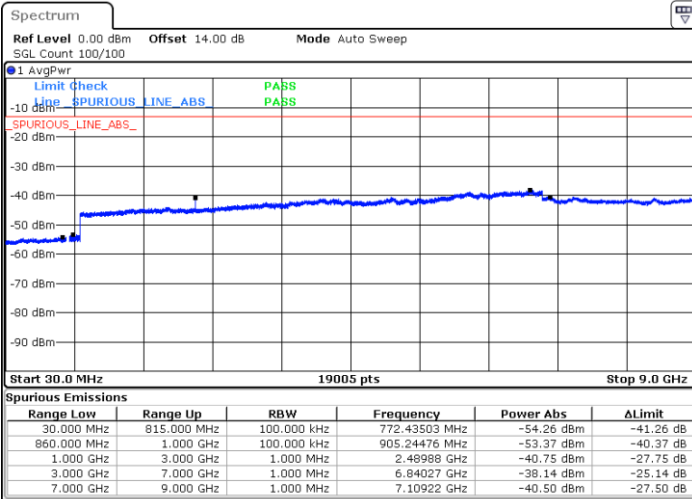

Date: 31 AUG.2019 18:02:46

Middle Channel / 16QAM

Date: 31 AUG.2019 18:03:39

Highest Channel / QPSK

Date: 31 AUG.2019 18:04:32

Highest Channel / 16QAM

Date: 31 AUG.2019 18:05:25

LTE Band 26 / 15MHz

Lowest Channel / QPSK

Lowest Channel / 16QAM

Date: 31.AUG.2019 18:06:19

Date: 31.AUG.2019 18:07:12

Middle Channel / QPSK

Middle Channel / 16QAM

Date: 31.AUG.2019 18:08:05

Date: 31.AUG.2019 18:08:58

LTE Band 26 / 15MHz

Highest Channel / QPSK

Highest Channel / 16QAM

Date: 31.AUG.2019 18:09:51

Date: 31.AUG.2019 18:10:44

LTE Band 41 / 5MHz

Lowest Channel / QPSK

Date: 29.AUG.2019 21:38:12