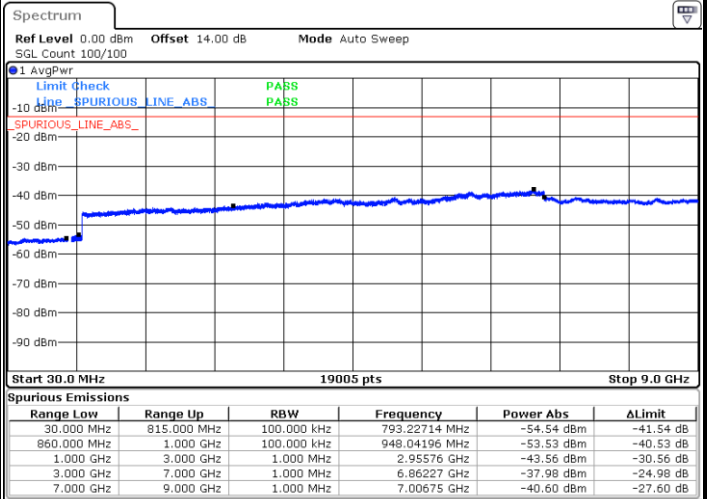

Lowest Channel / QPSK

Lowest Channel / 16QAM

LTE Band 26 / 3MHz

Middle Channel / QPSK

Middle Channel / 16QAM

Date: 31.AUG.2019 17:52:09

Date: 31.AUG.2019 17:53:02

Highest Channel / QPSK

Highest Channel / 16QAM

Date: 31.AUG.2019 17:53:56

Date: 31.AUG.2019 17:54:49

LTE Band 26 / 5MHz

Lowest Channel / QPSK

Lowest Channel / 16QAM

Date: 31.AUG.2019 17:55:42

Date: 31.AUG.2019 17:56:35

Middle Channel / QPSK

Middle Channel / 16QAM

Date: 31.AUG.2019 17:57:28

Date: 31.AUG.2019 17:58:21

LTE Band 26 / 5MHz

Highest Channel / QPSK

Date: 31 AUG 2019 17:59:14

Highest Channel / 16QAM