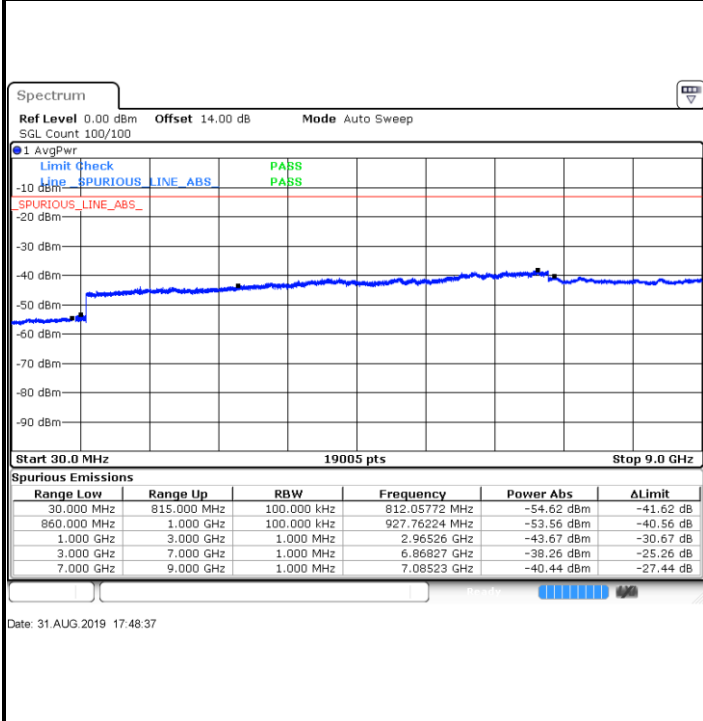

Highest Channel / 16QAM

Date: 31.AUG.2019 11:38:40

Date: 31.AUG.2019 11:39:36

LTE Band 26 / 1.4MHz

Lowest Channel / QPSK

Date: 31.AUG.2019 17:45:05

Lowest Channel / 16QAM

Date: 31.AUG.2019 17:45:58

Middle Channel / QPSK

Date: 31.AUG.2019 17:46:51

Middle Channel / 16QAM

Date: 31.AUG.2019 17:47:44

LTE Band 26 / 1.4MHz

Highest Channel / QPSK

Highest Channel / 16QAM

LTE Band 26 / 3MHz

Lowest Channel / QPSK

Lowest Channel / 16QAM

LTE Band 26 / 3MHz

Middle Channel / QPSK

Middle Channel / 16QAM

Date: 31.AUG.2019 17:52:09

Date: 31.AUG.2019 17:53:02

Highest Channel / QPSK

Highest Channel / 16QAM

Date: 31.AUG.2019 17:53:56

Date: 31.AUG.2019 17:54:49

LTE Band 26 / 5MHz

Lowest Channel / QPSK

Lowest Channel / 16QAM

Date: 31.AUG.2019 17:55:42

Date: 31.AUG.2019 17:56:35