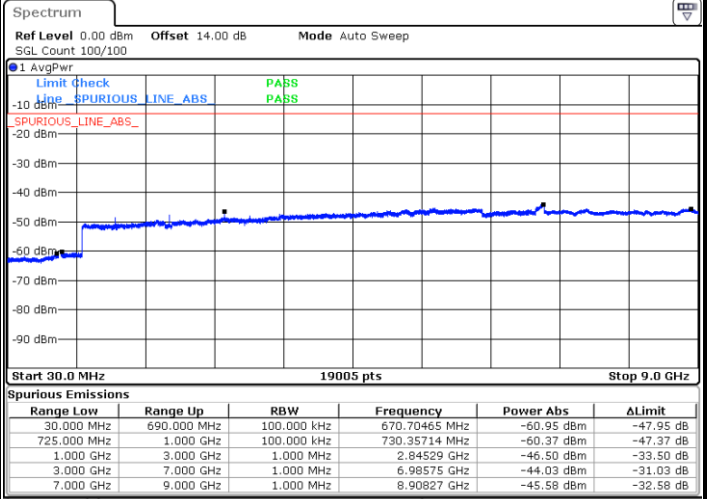

Date: 31.AUG.2019 08:01:21

LTE Band 12 / 5MHz

Highest Channel / QPSK

Date: 31.AUG.2019 08:07:36

Highest Channel / 16QAM

Date: 31.AUG.2019 08:08:32

LTE Band 12 / 10MHz

Lowest Channel / QPSK

Date: 31.AUG.2019 08:14:47

Lowest Channel / 16QAM

Date: 31.AUG.2019 08:15:44

LTE Band 12 / 10MHz

Middle Channel / QPSK

Middle Channel / 16QAM

Date: 31.AUG.2019 08:17:21

Date: 31.AUG.2019 08:18:18