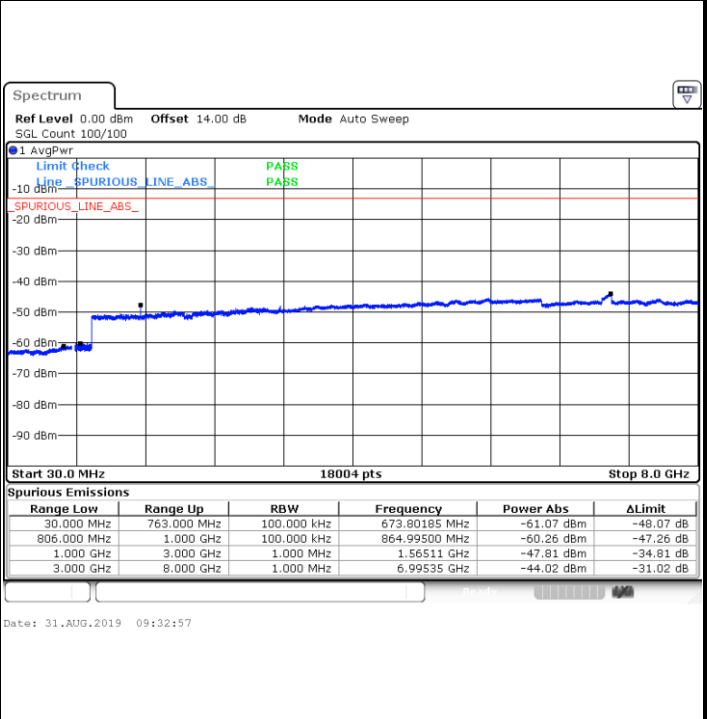

Highest Channel / QPSK

Highest Channel / 16QAM

Date: 31.AUG.2019 08:24:33

Date: 31.AUG.2019 08:25:29

LTE Band 13 / 5MHz

Lowest Channel / QPSK

Lowest Channel / 16QAM

Middle Channel / QPSK

Middle Channel / 16QAM

LTE Band 13 / 5MHz

Highest Channel / QPSK

Highest Channel / 16QAM

LTE Band 13 / 10MHz

Middle Channel / QPSK

Middle Channel / 16QAM

LTE Band 25 / 1.4MHz

Lowest Channel / QPSK

Lowest Channel / 16QAM

Date: 31.AUG.2019 10:21:47

Date: 31.AUG.2019 10:22:43

Middle Channel / QPSK

Middle Channel / 16QAM

Date: 31.AUG.2019 10:24:21

Date: 31.AUG.2019 10:25:18

LTE Band 25 / 1.4MHz

Highest Channel / QPSK

Date: 31.AUG.2019 10:33:17

Highest Channel / 16QAM

Date: 31.AUG.2019 10:34:13

LTE Band 25 / 3MHz

Lowest Channel / QPSK

Date: 31.AUG.2019 10:39:19