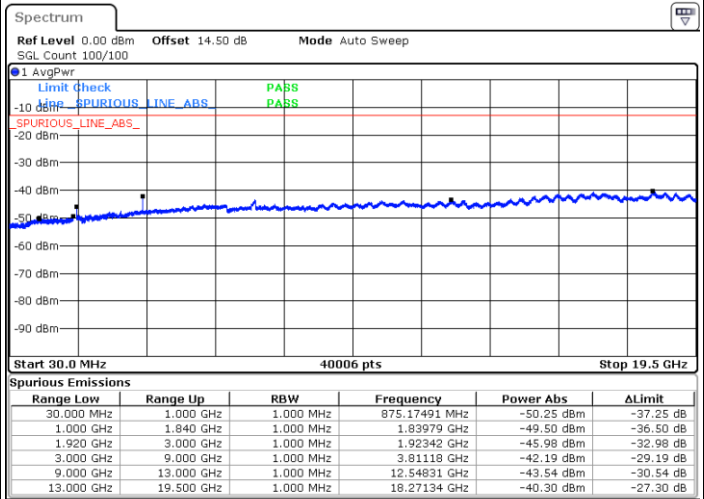

Middle Channel / 16QAM

Date: 31.AUG.2019 11:06:38

Date: 31.AUG.2019 11:07:36

Highest Channel / QPSK

Highest Channel / 16QAM

Date: 31.AUG.2019 11:13:57

Date: 31.AUG.2019 11:14:53

LTE Band 25 / 15MHz