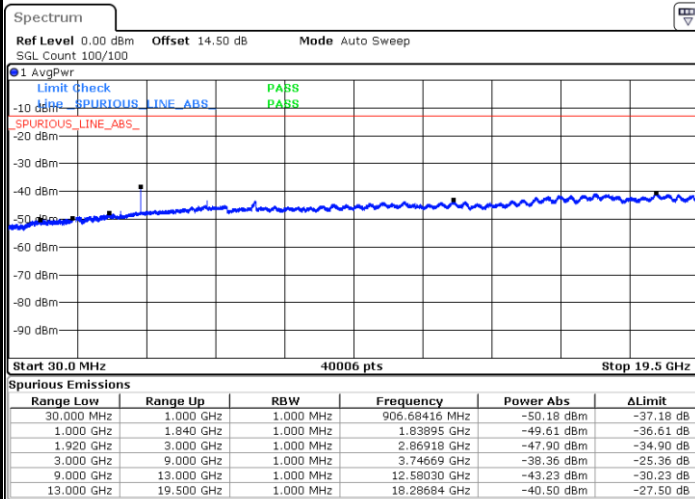

Lowest Channel / QPSK

Lowest Channel / 16QAM

Date: 31.AUG.2019 11:16:30

Date: 31.AUG.2019 11:17:27

Middle Channel / QPSK

Middle Channel / 16QAM

Date: 31.AUG.2019 11:19:05

Date: 31.AUG.2019 11:20:02

LTE Band 25 / 15MHz

Highest Channel / QPSK

Date: 31.AUG.2019 11:26:19

Highest Channel / 16QAM

Date: 31.AUG.2019 11:27:16

LTE Band 25 / 20MHz

Lowest Channel / QPSK

Date: 31.AUG.2019 11:28:53