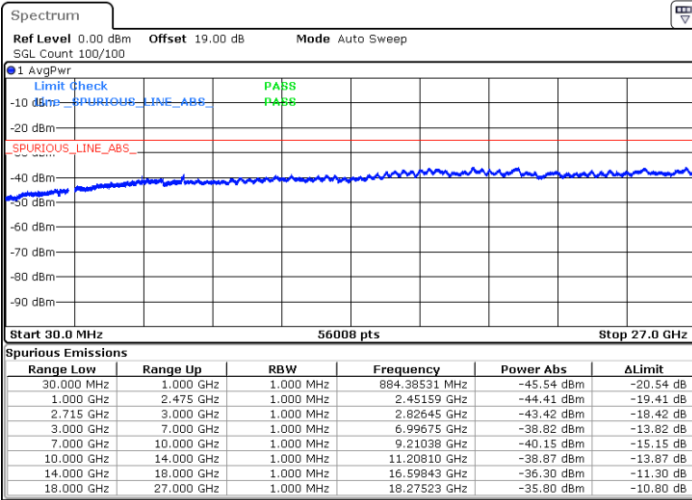

LTE Band 26 / 15MHz

Highest Channel / QPSK

Highest Channel / 16QAM

Date: 31.AUG.2019 18:09:51

Date: 31.AUG.2019 18:10:44

LTE Band 41 / 5MHz

Lowest Channel / QPSK

Date: 29.AUG.2019 21:38:12

Lowest Channel / 16QAM

Date: 29.AUG.2019 21:40:55

Middle Channel / QPSK

Date: 29.AUG.2019 21:39:06

Middle Channel / 16QAM

Date: 29.AUG.2019 21:41:50

LTE Band 41 / 5MHz

Highest Channel / QPSK

Highest Channel / 16QAM

Date: 29.AUG.2019 21:40:01

Date: 29.AUG.2019 21:42:45

LTE Band 41 / 10MHz

Lowest Channel / QPSK

Lowest Channel / 16QAM

Date: 29.AUG.2019 21:43:39

Date: 29.AUG.2019 21:46:23