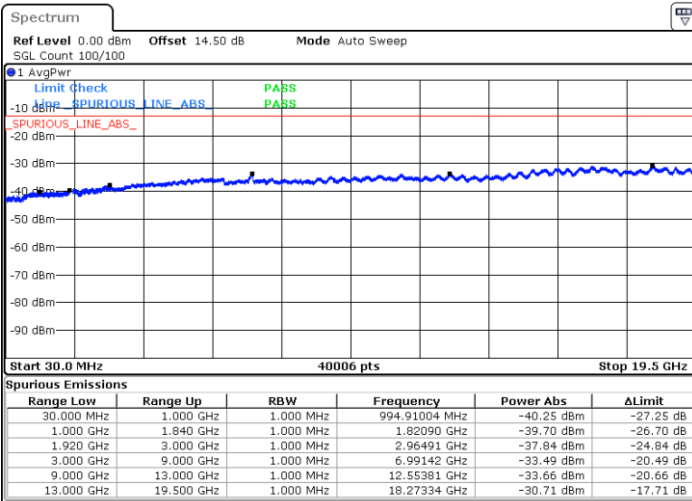

Middle Channel / 16QAM

LTE Band 13 / 5MHz

Highest Channel / QPSK

Highest Channel / 16QAM

LTE Band 13 / 10MHz

Middle Channel / QPSK

Middle Channel / 16QAM

LTE Band 25 / 1.4MHz

Lowest Channel / QPSK

Lowest Channel / 16QAM

Date: 31.AUG.2019 10:21:47

Date: 31.AUG.2019 10:22:43

Middle Channel / QPSK

Middle Channel / 16QAM

Date: 31.AUG.2019 10:24:21

Date: 31.AUG.2019 10:25:18

LTE Band 25 / 1.4MHz

Highest Channel / QPSK

Date: 31.AUG.2019 10:33:17

Highest Channel / 16QAM

Date: 31.AUG.2019 10:34:13

LTE Band 25 / 3MHz

Lowest Channel / QPSK

Date: 31.AUG.2019 10:39:19