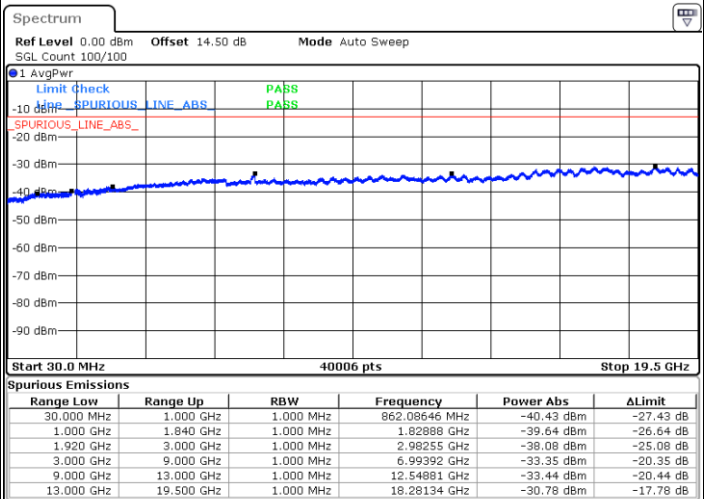

LTE Band 25 / 1.4MHz

Highest Channel / QPSK

Date: 31.AUG.2019 10:33:17

Highest Channel / 16QAM

Date: 31.AUG.2019 10:34:13

LTE Band 25 / 3MHz

Lowest Channel / QPSK

Date: 31.AUG.2019 10:39:19

Lowest Channel / 16QAM

Date: 31.AUG.2019 10:40:15

LTE Band 25 / 3MHz

Middle Channel / QPSK

Middle Channel / 16QAM

Date: 31.AUG.2019 10:41:53

Date: 31.AUG.2019 10:42:50

Highest Channel / QPSK