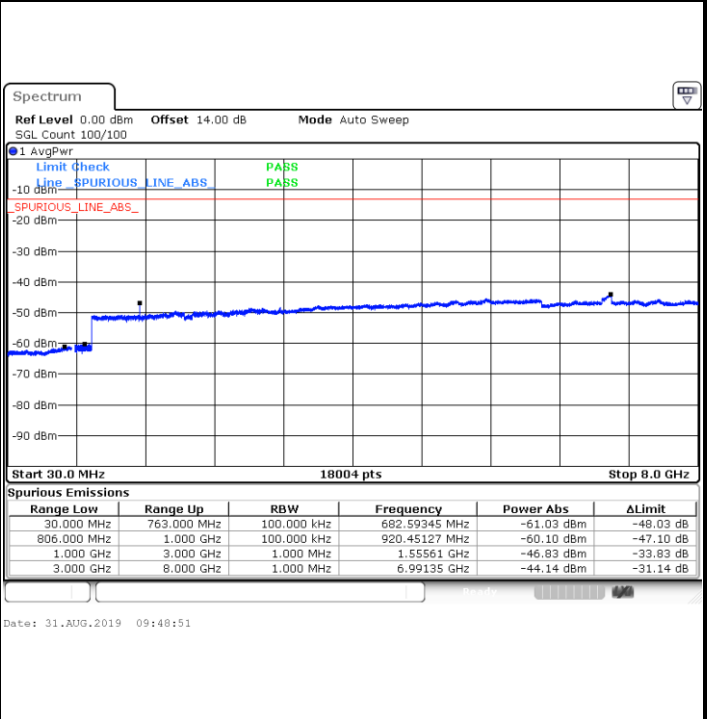

Highest Channel / QPSK

Highest Channel / 16QAM

Date: 31.AUG.2019 08:24:33

Date: 31.AUG.2019 08:25:29

LTE Band 13 / 5MHz

Lowest Channel / QPSK

Lowest Channel / 16QAM

Middle Channel / QPSK

Middle Channel / 16QAM

LTE Band 13 / 5MHz

Highest Channel / QPSK

Highest Channel / 16QAM

LTE Band 13 / 10MHz

Middle Channel / QPSK

Middle Channel / 16QAM

LTE Band 25 / 1.4MHz

Lowest Channel / QPSK

Lowest Channel / 16QAM

Date: 31.AUG.2019 10:21:47

Date: 31.AUG.2019 10:22:43

Middle Channel / QPSK

Middle Channel / 16QAM

Date: 31.AUG.2019 10:24:21

Date: 31.AUG.2019 10:25:18

LTE Band 25 / 1.4MHz

Highest Channel / QPSK

Date: 31.AUG.2019 10:33:17

Highest Channel / 16QAM

Date: 31.AUG.2019 10:34:13

LTE Band 25 / 3MHz

Lowest Channel / QPSK

Date: 31.AUG.2019 10:39:19