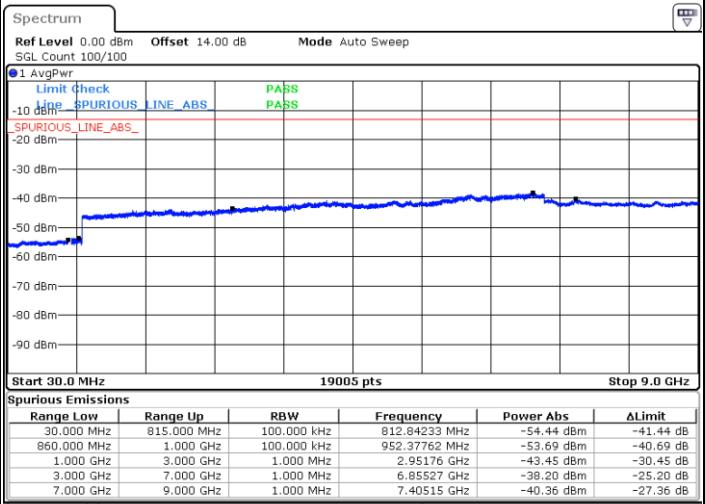

Middle Channel / QPSK

Middle Channel / 16QAM

Date: 31.AUG.2019 17:57:28

Date: 31.AUG.2019 17:58:21

LTE Band 26 / 5MHz

Highest Channel / QPSK

Date: 31 AUG 2019 17:59:14

Highest Channel / 16QAM

Date: 31 AUG 2019 18:00:07

LTE Band 26 / 10MHz

Lowest Channel / QPSK

Date: 31 AUG 2019 18:01:00

Lowest Channel / 16QAM

Date: 31 AUG 2019 18:01:53

LTE Band 26 / 10MHz

Middle Channel / QPSK

Date: 31 AUG.2019 18:02:46

Middle Channel / 16QAM

Date: 31 AUG.2019 18:03:39

Highest Channel / QPSK

Date: 31 AUG.2019 18:04:32

Highest Channel / 16QAM

Date: 31 AUG.2019 18:05:25

LTE Band 26 / 15MHz