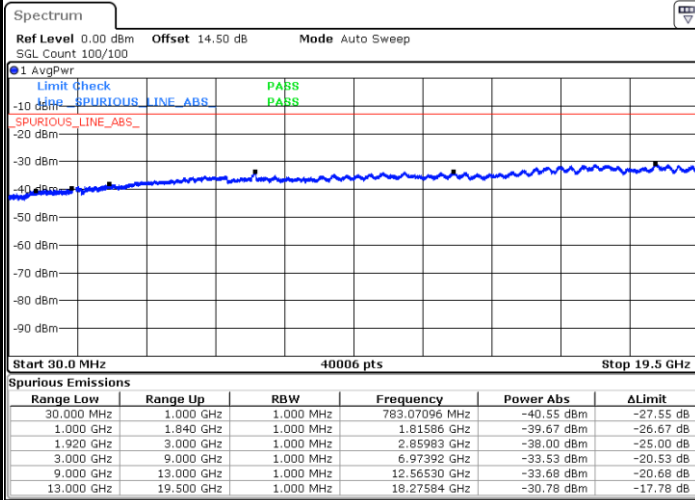

Middle Channel / 16QAM

LTE Band 13 / 5MHz

Highest Channel / QPSK

Highest Channel / 16QAM

LTE Band 13 / 10MHz

Middle Channel / QPSK

Middle Channel / 16QAM

LTE Band 25 / 1.4MHz

LTE Band 25 / 1.4MHz

Highest Channel / QPSK

Date: 31.AUG.2019 10:33:17

Highest Channel / 16QAM

Date: 31.AUG.2019 10:34:13

LTE Band 25 / 3MHz

Lowest Channel / QPSK

Date: 31.AUG.2019 10:39:19