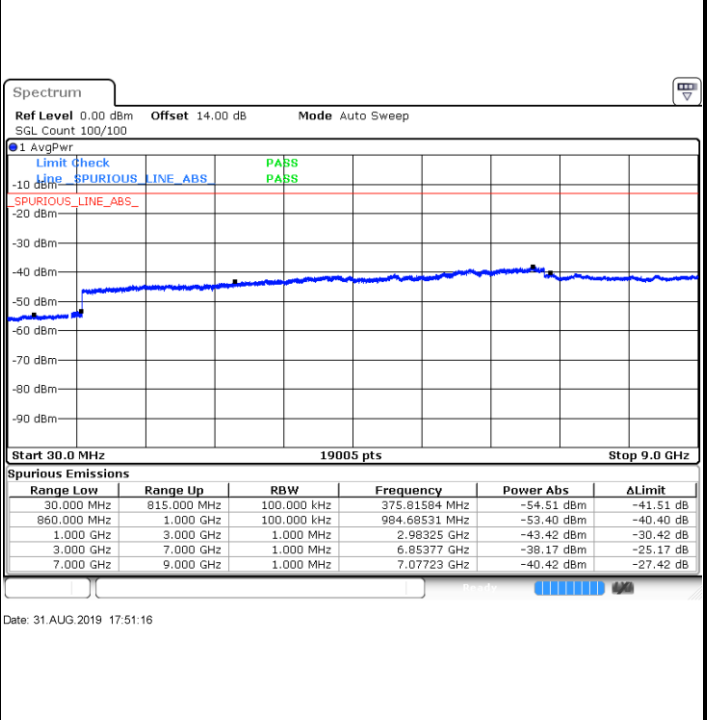

Highest Channel / 16QAM

Date: 31.AUG.2019 11:38:40

Date: 31.AUG.2019 11:39:36

LTE Band 26 / 1.4MHz

Lowest Channel / QPSK

Date: 31.AUG.2019 17:45:05

Lowest Channel / 16QAM

Date: 31.AUG.2019 17:45:58

Middle Channel / QPSK

Date: 31.AUG.2019 17:46:51

Middle Channel / 16QAM

Date: 31.AUG.2019 17:47:44

LTE Band 26 / 1.4MHz

Highest Channel / QPSK

Highest Channel / 16QAM

LTE Band 26 / 3MHz

Lowest Channel / QPSK

Lowest Channel / 16QAM

LTE Band 26 / 3MHz

Middle Channel / QPSK

Middle Channel / 16QAM

Date: 31.AUG.2019 17:52:09

Date: 31.AUG.2019 17:53:02

Highest Channel / QPSK

Highest Channel / 16QAM

Date: 31.AUG.2019 17:53:56

Date: 31.AUG.2019 17:54:49

LTE Band 26 / 5MHz

Lowest Channel / QPSK

Lowest Channel / 16QAM

Date: 31.AUG.2019 17:55:42

Date: 31.AUG.2019 17:56:35