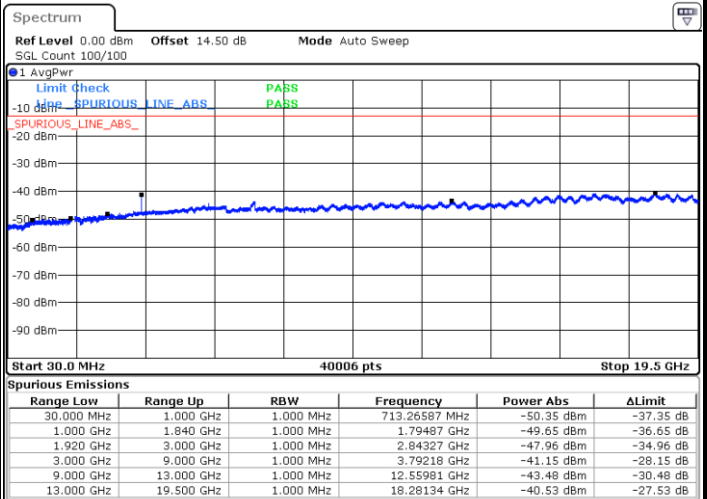

LTE Band 25 / 15MHz

Highest Channel / QPSK

Date: 31.AUG.2019 11:26:19

Highest Channel / 16QAM

Date: 31.AUG.2019 11:27:16

LTE Band 25 / 20MHz

Lowest Channel / QPSK

Date: 31.AUG.2019 11:28:53

Lowest Channel / 16QAM

Date: 31.AUG.2019 11:29:50

LTE Band 25 / 20MHz

Middle Channel / QPSK

Middle Channel / 16QAM

Date: 31.AUG.2019 11:31:27

Date: 31.AUG.2019 11:32:23

Highest Channel / QPSK

Highest Channel / 16QAM

Date: 31.AUG.2019 11:38:40

Date: 31.AUG.2019 11:39:36

LTE Band 26 / 1.4MHz

Lowest Channel / QPSK

Date: 31.AUG.2019 17:45:05

Lowest Channel / 16QAM

Date: 31.AUG.2019 17:45:58