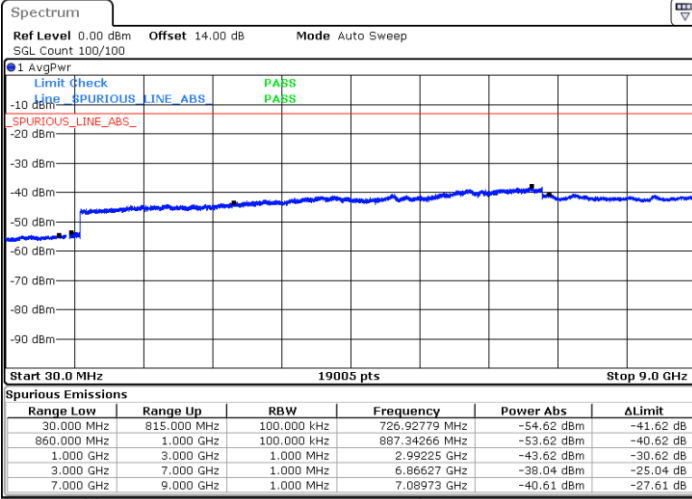

Lowest Channel / QPSK

Lowest Channel / 16QAM

LTE Band 26 / 3MHz

Middle Channel / QPSK

Middle Channel / 16QAM

Date: 31.AUG.2019 17:52:09

Date: 31.AUG.2019 17:53:02

Highest Channel / QPSK

Highest Channel / 16QAM

Date: 31.AUG.2019 17:53:56

Date: 31.AUG.2019 17:54:49

LTE Band 26 / 5MHz

Lowest Channel / QPSK

Lowest Channel / 16QAM

Date: 31.AUG.2019 17:55:42

Date: 31.AUG.2019 17:56:35

Middle Channel / QPSK

Middle Channel / 16QAM

Date: 31.AUG.2019 17:57:28

Date: 31.AUG.2019 17:58:21

LTE Band 26 / 5MHz

Highest Channel / QPSK

Date: 31 AUG 2019 17:59:14

Highest Channel / 16QAM