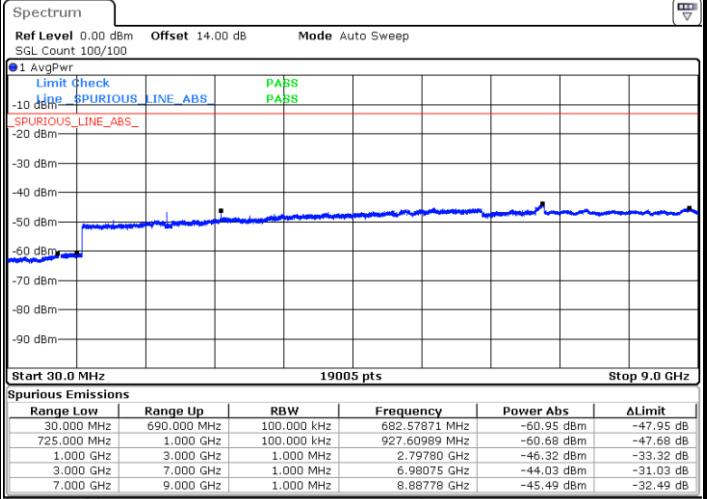

LTE Band 12 / 5MHz

Lowest Channel / QPSK

Lowest Channel / 16QAM

Date: 31.AUG.2019 07:57:51

Date: 31.AUG.2019 07:58:48

Middle Channel / QPSK

Middle Channel / 16QAM

Date: 31.AUG.2019 08:00:25

Date: 31.AUG.2019 08:01:21

LTE Band 12 / 5MHz

Highest Channel / QPSK

Date: 31.AUG.2019 08:07:36

Highest Channel / 16QAM

Date: 31.AUG.2019 08:08:32

LTE Band 12 / 10MHz

Lowest Channel / QPSK