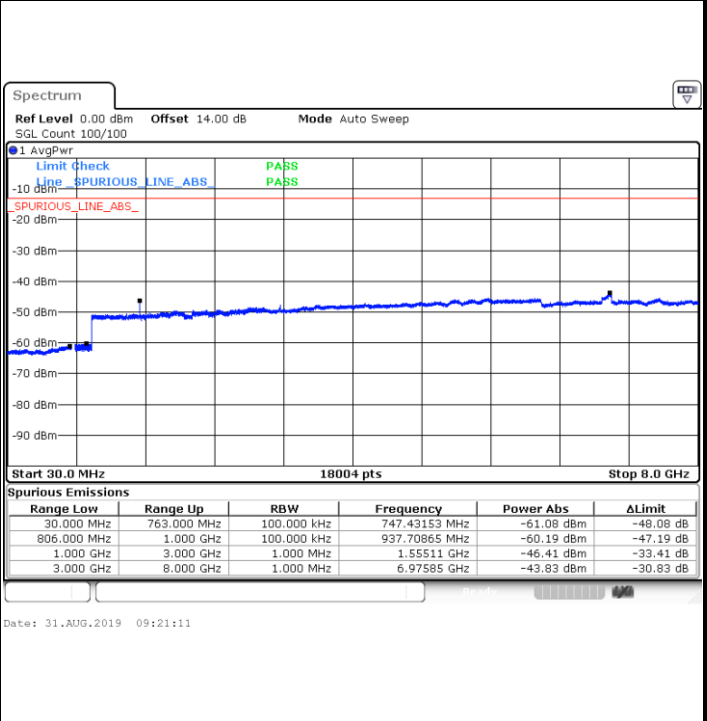

Highest Channel / QPSK

Highest Channel / 16QAM

Date: 31.AUG.2019 08:24:33

Date: 31.AUG.2019 08:25:29

LTE Band 13 / 5MHz

Lowest Channel / QPSK

Lowest Channel / 16QAM

Middle Channel / QPSK

Middle Channel / 16QAM

LTE Band 13 / 5MHz

Highest Channel / QPSK

Highest Channel / 16QAM

LTE Band 13 / 10MHz

Middle Channel / QPSK

Middle Channel / 16QAM

LTE Band 25 / 1.4MHz