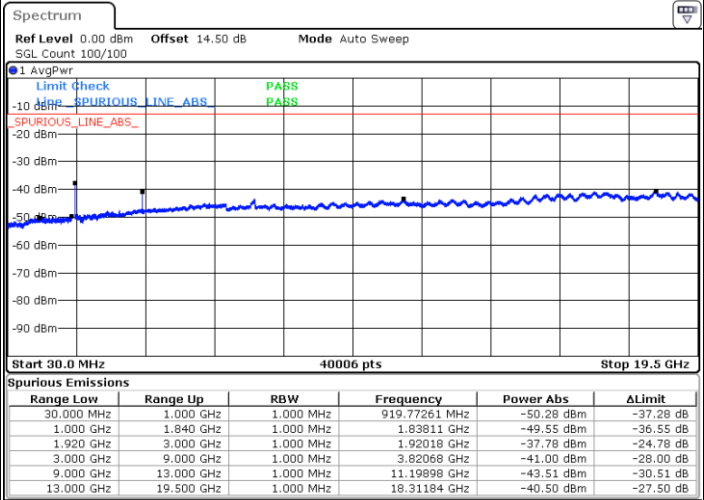

Highest Channel / 16QAM

Date: 31.AUG.2019 10:49:07

Date: 31.AUG.2019 10:50:03

LTE Band 25 / 5MHz

Lowest Channel / QPSK

Lowest Channel / 16QAM

Date: 31.AUG.2019 10:51:41

Date: 31.AUG.2019 10:52:37

Middle Channel / QPSK

Middle Channel / 16QAM

Date: 31.AUG.2019 10:54:15

Date: 31.AUG.2019 10:55:12

LTE Band 25 / 5MHz

Highest Channel / QPSK

Date: 31.AUG.2019 11:01:27

Highest Channel / 16QAM