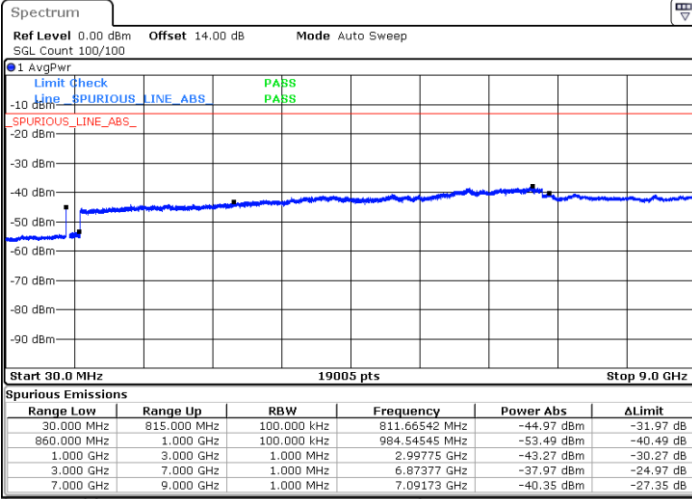

Date: 31 AUG 2019 18:00:07

LTE Band 26 / 10MHz

Lowest Channel / QPSK

Date: 31 AUG 2019 18:01:00

Lowest Channel / 16QAM

Date: 31 AUG 2019 18:01:53

LTE Band 26 / 10MHz

Middle Channel / QPSK

Date: 31 AUG.2019 18:02:46

Middle Channel / 16QAM

Date: 31 AUG.2019 18:03:39

Highest Channel / QPSK

Date: 31 AUG.2019 18:04:32

Highest Channel / 16QAM

Date: 31 AUG.2019 18:05:25

LTE Band 26 / 15MHz

Lowest Channel / QPSK

Lowest Channel / 16QAM

Date: 31.AUG.2019 18:06:19

Date: 31.AUG.2019 18:07:12

Middle Channel / QPSK

Middle Channel / 16QAM

Date: 31.AUG.2019 18:08:05

Date: 31.AUG.2019 18:08:58