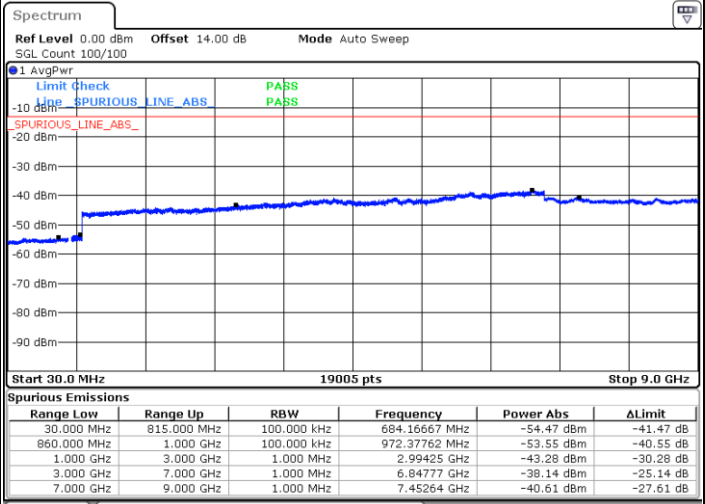

Highest Channel / 16QAM

Date: 31.AUG.2019 17:53:56

Date: 31.AUG.2019 17:54:49

LTE Band 26 / 5MHz

Lowest Channel / QPSK

Lowest Channel / 16QAM

Date: 31.AUG.2019 17:55:42

Date: 31.AUG.2019 17:56:35

Middle Channel / QPSK

Middle Channel / 16QAM

Date: 31.AUG.2019 17:57:28

Date: 31.AUG.2019 17:58:21

LTE Band 26 / 5MHz

Highest Channel / QPSK

Date: 31 AUG 2019 17:59:14

Highest Channel / 16QAM

Date: 31 AUG 2019 18:00:07

LTE Band 26 / 10MHz

Lowest Channel / QPSK

Date: 31 AUG 2019 18:01:00

Lowest Channel / 16QAM

Date: 31 AUG 2019 18:01:53

LTE Band 26 / 10MHz

Middle Channel / QPSK