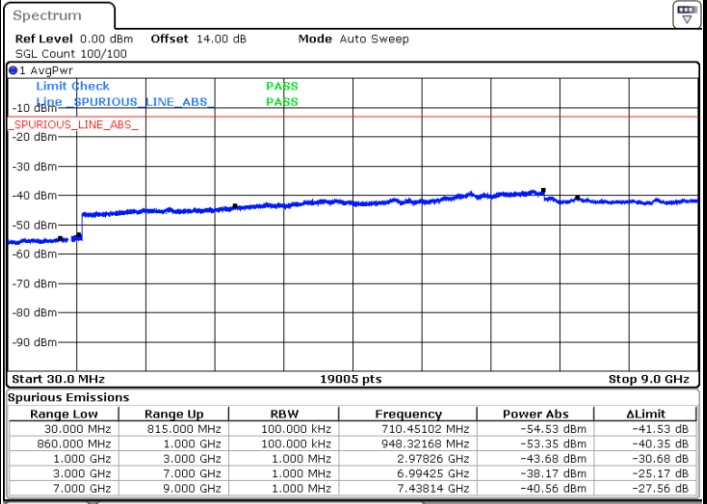

Middle Channel / QPSK

Date: 31.AUG.2019 17:46:51

Middle Channel / 16QAM

Date: 31.AUG.2019 17:47:44

LTE Band 26 / 1.4MHz

Highest Channel / QPSK

Highest Channel / 16QAM

LTE Band 26 / 3MHz

Lowest Channel / QPSK

Lowest Channel / 16QAM

LTE Band 26 / 3MHz

Middle Channel / QPSK

Middle Channel / 16QAM

Date: 31.AUG.2019 17:52:09

Date: 31.AUG.2019 17:53:02

Highest Channel / QPSK

Highest Channel / 16QAM

Date: 31.AUG.2019 17:53:56

Date: 31.AUG.2019 17:54:49

LTE Band 26 / 5MHz

Lowest Channel / QPSK

Lowest Channel / 16QAM

Date: 31.AUG.2019 17:55:42

Date: 31.AUG.2019 17:56:35