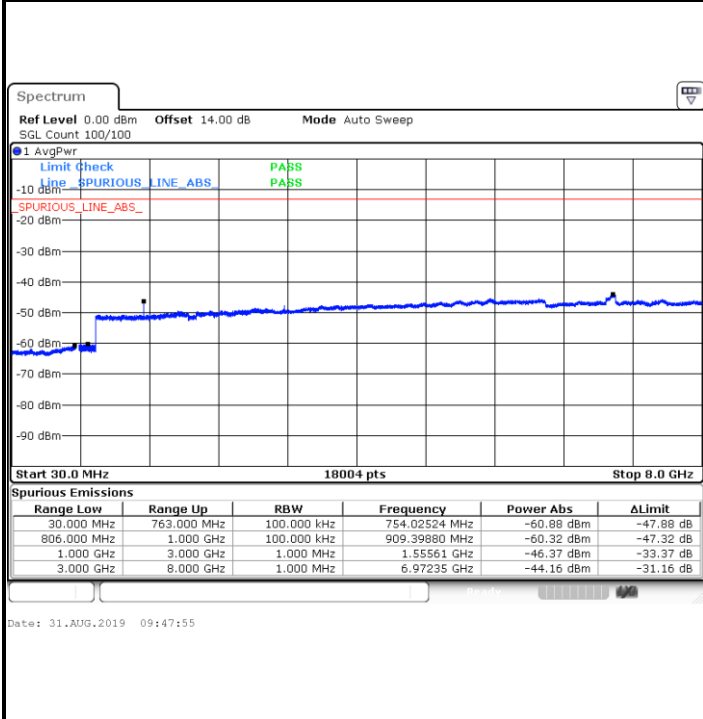

Highest Channel / QPSK

Highest Channel / 16QAM

Date: 31.AUG.2019 08:24:33

Date: 31.AUG.2019 08:25:29

LTE Band 13 / 5MHz

Lowest Channel / QPSK

Lowest Channel / 16QAM

Middle Channel / QPSK

Middle Channel / 16QAM

LTE Band 13 / 5MHz

Highest Channel / QPSK

Highest Channel / 16QAM

LTE Band 13 / 10MHz

Middle Channel / QPSK

Middle Channel / 16QAM

LTE Band 25 / 1.4MHz

Lowest Channel / QPSK

Lowest Channel / 16QAM

Date: 31.AUG.2019 10:21:47

Date: 31.AUG.2019 10:22:43

Middle Channel / QPSK

Middle Channel / 16QAM

Date: 31.AUG.2019 10:24:21

Date: 31.AUG.2019 10:25:18

LTE Band 25 / 1.4MHz

Highest Channel / QPSK

Date: 31.AUG.2019 10:33:17

Highest Channel / 16QAM

Date: 31.AUG.2019 10:34:13

LTE Band 25 / 3MHz

Lowest Channel / QPSK

Date: 31.AUG.2019 10:39:19