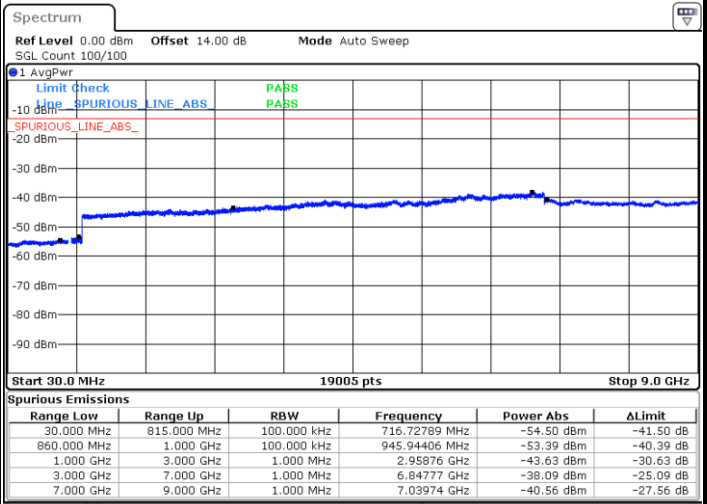

Middle Channel / QPSK

Date: 31.AUG.2019 17:46:51

Middle Channel / 16QAM

Date: 31.AUG.2019 17:47:44

LTE Band 26 / 1.4MHz

Highest Channel / QPSK

Highest Channel / 16QAM

LTE Band 26 / 3MHz

Lowest Channel / QPSK

Lowest Channel / 16QAM

LTE Band 26 / 3MHz

Middle Channel / QPSK

Middle Channel / 16QAM

Date: 31.AUG.2019 17:52:09

Date: 31.AUG.2019 17:53:02

Highest Channel / QPSK

Highest Channel / 16QAM

Date: 31.AUG.2019 17:53:56

Date: 31.AUG.2019 17:54:49

LTE Band 26 / 5MHz

Lowest Channel / QPSK

Lowest Channel / 16QAM

Date: 31.AUG.2019 17:55:42

Date: 31.AUG.2019 17:56:35