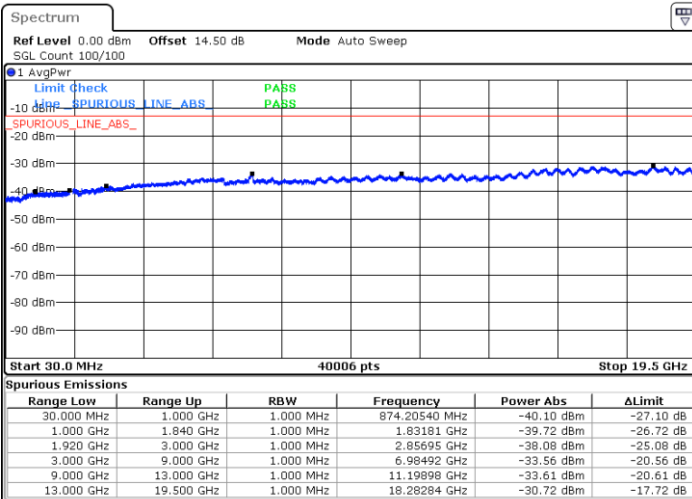

Lowest Channel / 16QAM

Date: 31.AUG.2019 10:40:15

LTE Band 25 / 3MHz

Middle Channel / QPSK

Middle Channel / 16QAM

Date: 31.AUG.2019 10:41:53

Date: 31.AUG.2019 10:42:50

Highest Channel / QPSK

Highest Channel / 16QAM

Date: 31.AUG.2019 10:49:07

Date: 31.AUG.2019 10:50:03

LTE Band 25 / 5MHz

Lowest Channel / QPSK

Lowest Channel / 16QAM

Date: 31.AUG.2019 10:51:41

Date: 31.AUG.2019 10:52:37