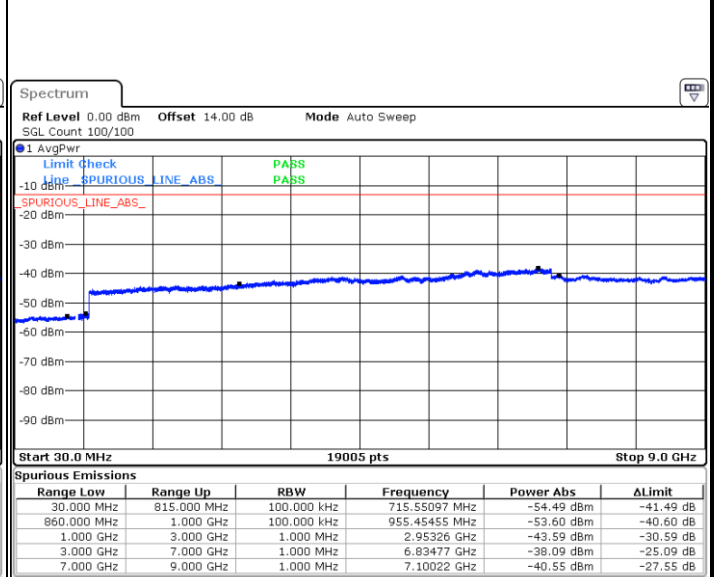

Lowest Channel / 16QAM

Date: 31.AUG.2019 11:29:50

LTE Band 25 / 20MHz

Middle Channel / QPSK

Middle Channel / 16QAM

Date: 31.AUG.2019 11:31:27

Date: 31.AUG.2019 11:32:23

Highest Channel / QPSK

Highest Channel / 16QAM

Date: 31.AUG.2019 11:38:40

Date: 31.AUG.2019 11:39:36

LTE Band 26 / 1.4MHz

Lowest Channel / QPSK

Date: 31.AUG.2019 17:45:05

Lowest Channel / 16QAM

Date: 31.AUG.2019 17:45:58

Middle Channel / QPSK

Date: 31.AUG.2019 17:46:51

Middle Channel / 16QAM

Date: 31.AUG.2019 17:47:44

LTE Band 26 / 1.4MHz

Highest Channel / QPSK

Highest Channel / 16QAM

LTE Band 26 / 3MHz