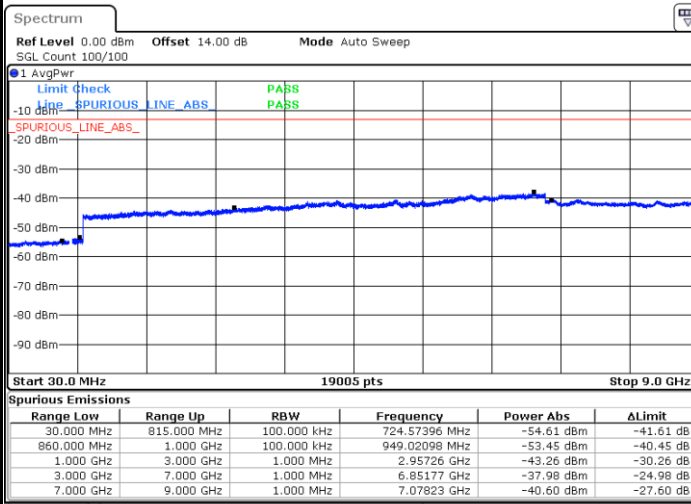

Highest Channel / 16QAM

Date: 31.AUG.2019 17:53:56

Date: 31.AUG.2019 17:54:49

LTE Band 26 / 5MHz

Lowest Channel / QPSK

Lowest Channel / 16QAM

Date: 31.AUG.2019 17:55:42

Date: 31.AUG.2019 17:56:35

Middle Channel / QPSK

Middle Channel / 16QAM

Date: 31.AUG.2019 17:57:28

Date: 31.AUG.2019 17:58:21

LTE Band 26 / 5MHz

Highest Channel / QPSK

Date: 31 AUG 2019 17:59:14

Highest Channel / 16QAM

Date: 31 AUG 2019 18:00:07

LTE Band 26 / 10MHz

Lowest Channel / QPSK

Date: 31 AUG 2019 18:01:00

Lowest Channel / 16QAM

Date: 31 AUG 2019 18:01:53

LTE Band 26 / 10MHz

Middle Channel / QPSK