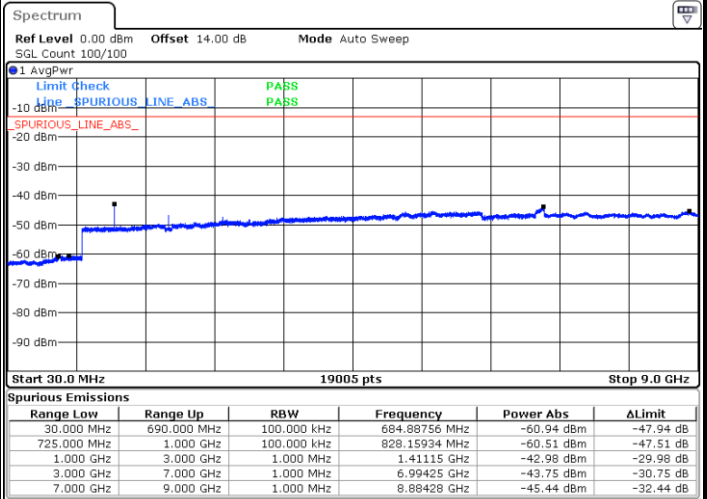

LTE Band 12 / 5MHz

Lowest Channel / QPSK

Lowest Channel / 16QAM

Date: 31.AUG.2019 07:57:51

Date: 31.AUG.2019 07:58:48

Middle Channel / QPSK

Middle Channel / 16QAM

Date: 31.AUG.2019 08:00:25

Date: 31.AUG.2019 08:01:21

LTE Band 12 / 5MHz

Highest Channel / QPSK

Date: 31.AUG.2019 08:07:36

Highest Channel / 16QAM

Date: 31.AUG.2019 08:08:32

LTE Band 12 / 10MHz

Lowest Channel / QPSK