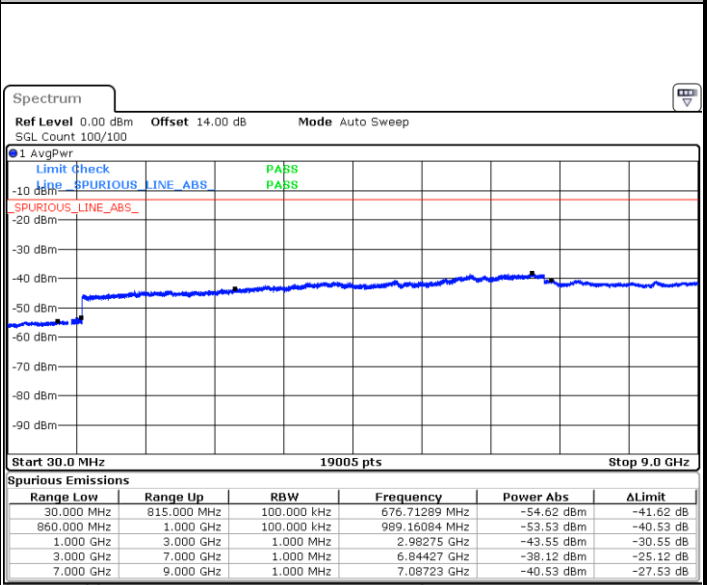

Date: 31 AUG 2019 18:00:07

LTE Band 26 / 10MHz

Lowest Channel / QPSK

Date: 31 AUG 2019 18:01:00

Lowest Channel / 16QAM

Date: 31 AUG 2019 18:01:53

LTE Band 26 / 10MHz

Middle Channel / QPSK

Date: 31 AUG.2019 18:02:46

Middle Channel / 16QAM

Date: 31 AUG.2019 18:03:39

Highest Channel / QPSK

Date: 31 AUG.2019 18:04:32

Highest Channel / 16QAM

Date: 31 AUG.2019 18:05:25

LTE Band 26 / 15MHz

Lowest Channel / QPSK

Lowest Channel / 16QAM

Date: 31.AUG.2019 18:06:19

Date: 31.AUG.2019 18:07:12

Middle Channel / QPSK

Middle Channel / 16QAM

Date: 31.AUG.2019 18:08:05

Date: 31.AUG.2019 18:08:58

LTE Band 26 / 15MHz

Highest Channel / QPSK

Highest Channel / 16QAM

Date: 31.AUG.2019 18:09:51

Date: 31.AUG.2019 18:10:44

LTE Band 41 / 5MHz

Lowest Channel / QPSK

Date: 29.AUG.2019 21:38:12