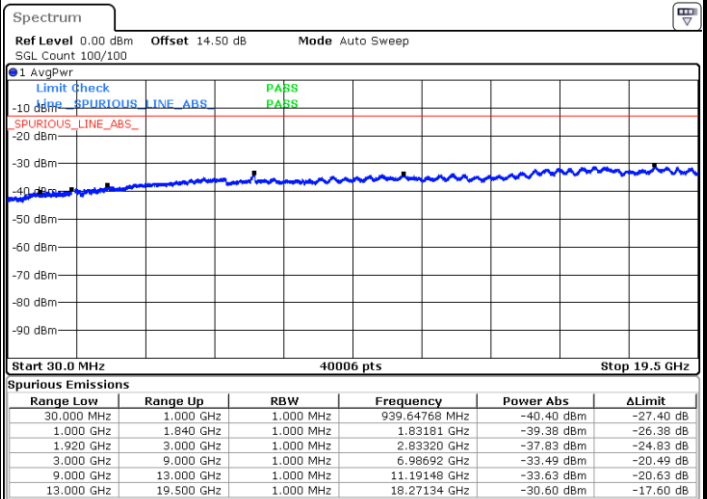

Lowest Channel / 16QAM

Date: 31.AUG.2019 10:40:15

LTE Band 25 / 3MHz

Middle Channel / QPSK

Middle Channel / 16QAM

Date: 31.AUG.2019 10:41:53

Date: 31.AUG.2019 10:42:50

Highest Channel / QPSK

Highest Channel / 16QAM

Date: 31.AUG.2019 10:49:07

Date: 31.AUG.2019 10:50:03

LTE Band 25 / 5MHz

Lowest Channel / QPSK

Lowest Channel / 16QAM

Date: 31.AUG.2019 10:51:41

Date: 31.AUG.2019 10:52:37