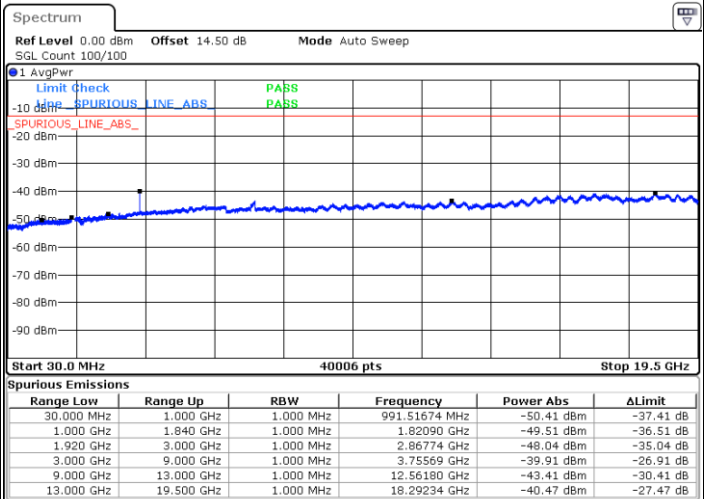

Highest Channel / 16QAM

Date: 31.AUG.2019 10:49:07

Date: 31.AUG.2019 10:50:03

LTE Band 25 / 5MHz

Lowest Channel / QPSK

Lowest Channel / 16QAM

Date: 31.AUG.2019 10:51:41

Date: 31.AUG.2019 10:52:37

Middle Channel / QPSK

Middle Channel / 16QAM

Date: 31.AUG.2019 10:54:15

Date: 31.AUG.2019 10:55:12

LTE Band 25 / 5MHz

Highest Channel / QPSK

Date: 31.AUG.2019 11:01:27

Highest Channel / 16QAM