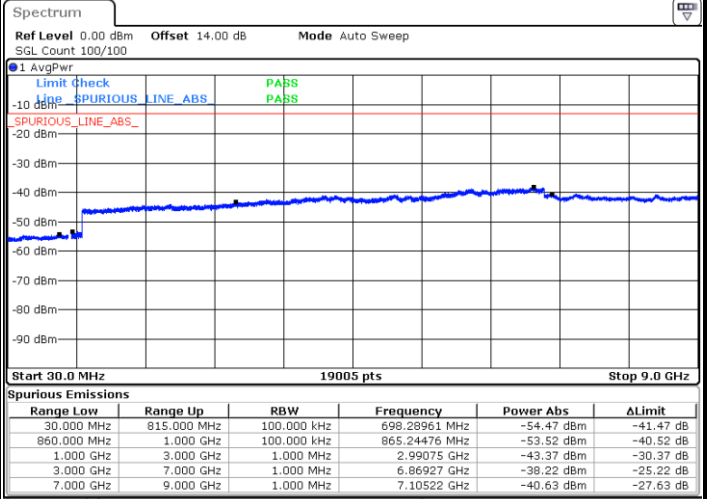

Lowest Channel / QPSK

Lowest Channel / 16QAM

LTE Band 26 / 3MHz

Middle Channel / QPSK

Middle Channel / 16QAM

Date: 31.AUG.2019 17:52:09

Date: 31.AUG.2019 17:53:02

Highest Channel / QPSK

Highest Channel / 16QAM

Date: 31.AUG.2019 17:53:56

Date: 31.AUG.2019 17:54:49

LTE Band 26 / 5MHz

Lowest Channel / QPSK

Lowest Channel / 16QAM

Date: 31.AUG.2019 17:55:42

Date: 31.AUG.2019 17:56:35

Middle Channel / QPSK

Middle Channel / 16QAM

Date: 31.AUG.2019 17:57:28

Date: 31.AUG.2019 17:58:21

LTE Band 26 / 5MHz

Highest Channel / QPSK

Date: 31 AUG 2019 17:59:14

Highest Channel / 16QAM