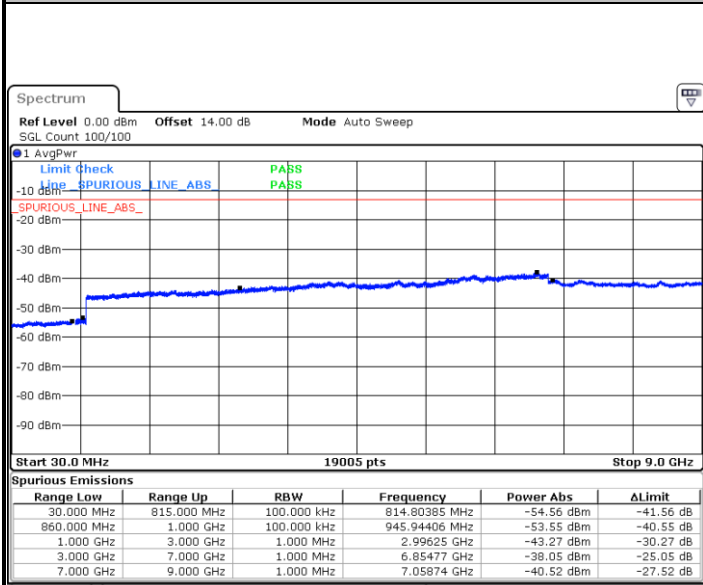

Middle Channel / QPSK

Middle Channel / 16QAM

Date: 31.AUG.2019 17:57:28

Date: 31.AUG.2019 17:58:21

LTE Band 26 / 5MHz

Highest Channel / QPSK

Date: 31 AUG 2019 17:59:14

Highest Channel / 16QAM

Date: 31 AUG 2019 18:00:07

LTE Band 26 / 10MHz

Lowest Channel / QPSK

Date: 31 AUG 2019 18:01:00

Lowest Channel / 16QAM

Date: 31 AUG 2019 18:01:53

LTE Band 26 / 10MHz

Middle Channel / QPSK

Date: 31 AUG.2019 18:02:46

Middle Channel / 16QAM

Date: 31 AUG.2019 18:03:39

Highest Channel / QPSK

Date: 31 AUG.2019 18:04:32

Highest Channel / 16QAM

Date: 31 AUG.2019 18:05:25

LTE Band 26 / 15MHz