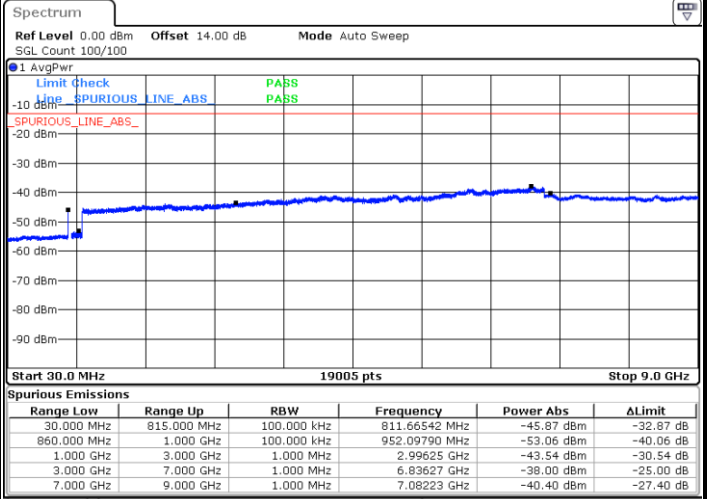

Date: 31 AUG 2019 18:00:07

LTE Band 26 / 10MHz

Lowest Channel / QPSK

Date: 31 AUG 2019 18:01:00

Lowest Channel / 16QAM

Date: 31 AUG 2019 18:01:53

LTE Band 26 / 10MHz

Middle Channel / QPSK

Date: 31 AUG.2019 18:02:46

Middle Channel / 16QAM

Date: 31 AUG.2019 18:03:39

Highest Channel / QPSK

Date: 31 AUG.2019 18:04:32

Highest Channel / 16QAM

Date: 31 AUG.2019 18:05:25

LTE Band 26 / 15MHz

Lowest Channel / QPSK

Lowest Channel / 16QAM

Date: 31.AUG.2019 18:06:19

Date: 31.AUG.2019 18:07:12

Middle Channel / QPSK

Middle Channel / 16QAM

Date: 31.AUG.2019 18:08:05

Date: 31.AUG.2019 18:08:58

LTE Band 26 / 15MHz

Highest Channel / QPSK

Highest Channel / 16QAM

Date: 31.AUG.2019 18:09:51

Date: 31.AUG.2019 18:10:44

LTE Band 41 / 5MHz

Lowest Channel / QPSK

Date: 29.AUG.2019 21:38:12