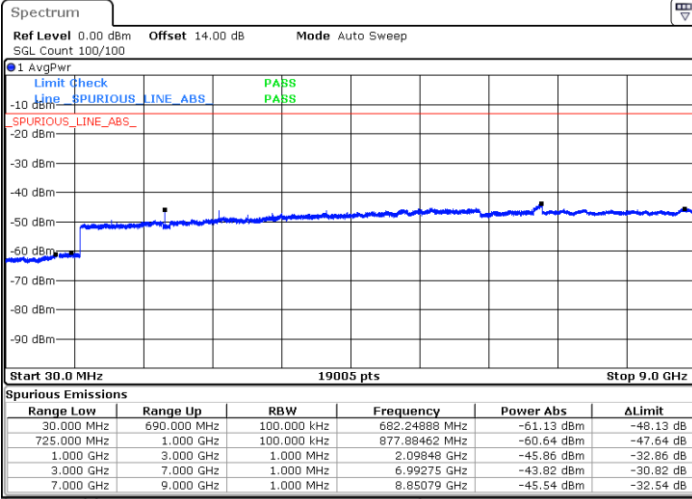

LTE Band 12 / 5MHz

Lowest Channel / QPSK

Lowest Channel / 16QAM

Date: 31.AUG.2019 07:57:51

Date: 31.AUG.2019 07:58:48

Middle Channel / QPSK

Middle Channel / 16QAM

Date: 31.AUG.2019 08:00:25