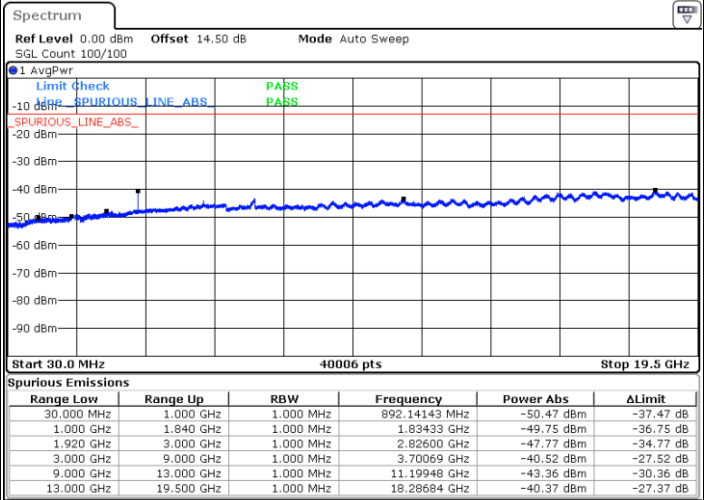

Highest Channel / 16QAM

Date: 31.AUG.2019 10:49:07

Date: 31.AUG.2019 10:50:03

LTE Band 25 / 5MHz

Lowest Channel / QPSK

Lowest Channel / 16QAM

Date: 31.AUG.2019 10:51:41

Date: 31.AUG.2019 10:52:37

Middle Channel / QPSK

Middle Channel / 16QAM

Date: 31.AUG.2019 10:54:15

Date: 31.AUG.2019 10:55:12

LTE Band 25 / 5MHz

Highest Channel / QPSK

Date: 31.AUG.2019 11:01:27

Highest Channel / 16QAM