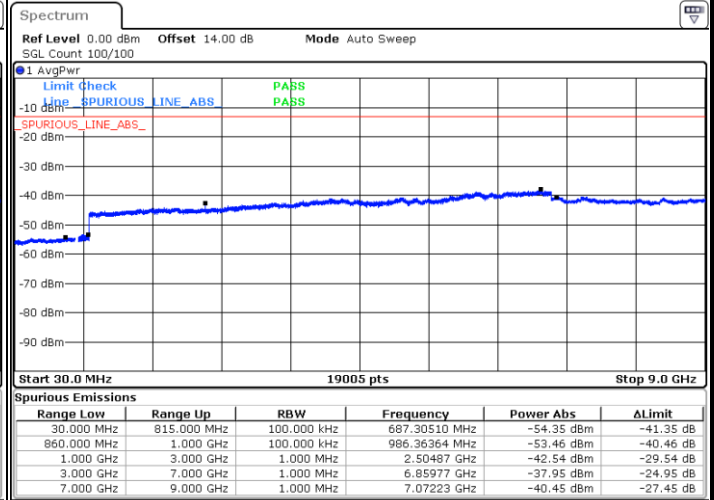

Date: 31 AUG.2019 18:02:46

Middle Channel / 16QAM

Date: 31 AUG.2019 18:03:39

Highest Channel / QPSK

Date: 31 AUG.2019 18:04:32

Highest Channel / 16QAM

Date: 31 AUG.2019 18:05:25

LTE Band 26 / 15MHz

Lowest Channel / QPSK

Lowest Channel / 16QAM

Date: 31.AUG.2019 18:06:19

Date: 31.AUG.2019 18:07:12

Middle Channel / QPSK

Middle Channel / 16QAM

Date: 31.AUG.2019 18:08:05

Date: 31.AUG.2019 18:08:58

LTE Band 26 / 15MHz

Highest Channel / QPSK

Highest Channel / 16QAM

Date: 31.AUG.2019 18:09:51

Date: 31.AUG.2019 18:10:44

LTE Band 41 / 5MHz

Lowest Channel / QPSK

Date: 29.AUG.2019 21:38:12