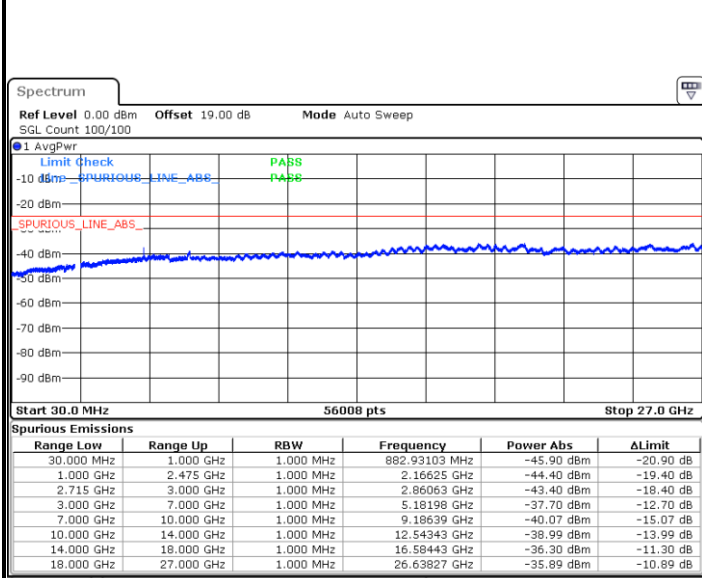

Lowest Channel / QPSK

Lowest Channel / 16QAM

Date: 31.AUG.2019 18:06:19

Date: 31.AUG.2019 18:07:12

Middle Channel / QPSK

Middle Channel / 16QAM

Date: 31.AUG.2019 18:08:05

Date: 31.AUG.2019 18:08:58

LTE Band 26 / 15MHz

Highest Channel / QPSK

Highest Channel / 16QAM

Date: 31.AUG.2019 18:09:51

Date: 31.AUG.2019 18:10:44

LTE Band 41 / 5MHz

Lowest Channel / QPSK

Date: 29.AUG.2019 21:38:12

Lowest Channel / 16QAM

Date: 29.AUG.2019 21:40:55

Middle Channel / QPSK

Date: 29.AUG.2019 21:39:06

Middle Channel / 16QAM

Date: 29.AUG.2019 21:41:50

LTE Band 41 / 5MHz

Highest Channel / QPSK

Highest Channel / 16QAM

Date: 29.AUG.2019 21:40:01

Date: 29.AUG.2019 21:42:45

LTE Band 41 / 10MHz

Lowest Channel / QPSK

Lowest Channel / 16QAM

Date: 29.AUG.2019 21:43:39

Date: 29.AUG.2019 21:46:23