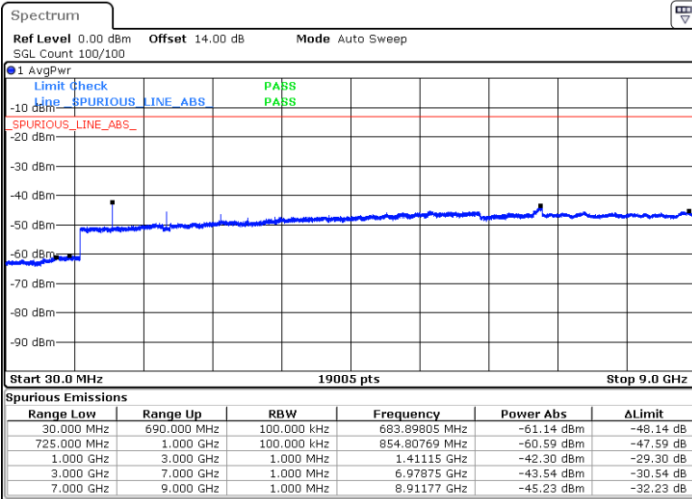

LTE Band 12 / 5MHz

Lowest Channel / QPSK

Lowest Channel / 16QAM

Date: 31.AUG.2019 07:57:51

Date: 31.AUG.2019 07:58:48

Middle Channel / QPSK

Middle Channel / 16QAM

Date: 31.AUG.2019 08:00:25

Date: 31.AUG.2019 08:01:21

LTE Band 12 / 5MHz

Highest Channel / QPSK

Date: 31.AUG.2019 08:07:36

Highest Channel / 16QAM

Date: 31.AUG.2019 08:08:32

LTE Band 12 / 10MHz

Lowest Channel / QPSK