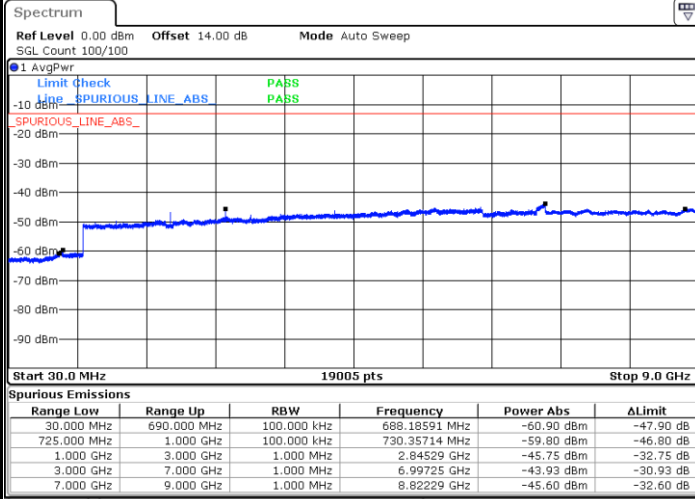

LTE Band 12 / 5MHz

Highest Channel / QPSK

Date: 31.AUG.2019 08:07:36