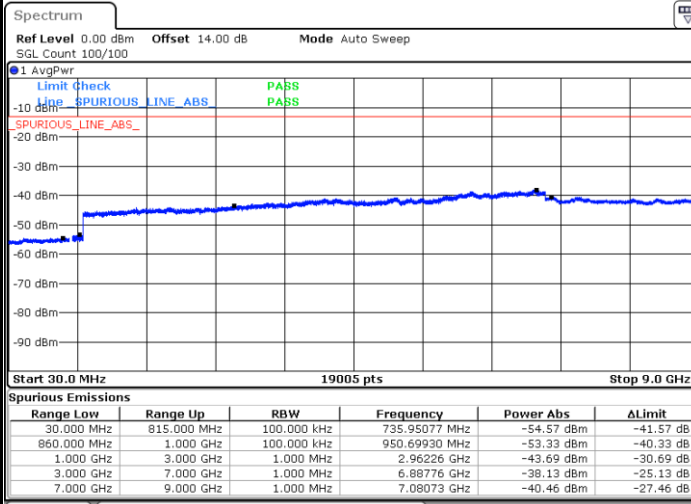

Highest Channel / 16QAM

Date: 31.AUG.2019 17:53:56

Date: 31.AUG.2019 17:54:49

LTE Band 26 / 5MHz

Lowest Channel / QPSK

Lowest Channel / 16QAM

Date: 31.AUG.2019 17:55:42

Date: 31.AUG.2019 17:56:35

Middle Channel / QPSK

Middle Channel / 16QAM

Date: 31.AUG.2019 17:57:28

Date: 31.AUG.2019 17:58:21

LTE Band 26 / 5MHz

Highest Channel / QPSK

Date: 31 AUG 2019 17:59:14

Highest Channel / 16QAM

Date: 31 AUG 2019 18:00:07

LTE Band 26 / 10MHz

Lowest Channel / QPSK

Date: 31 AUG 2019 18:01:00

Lowest Channel / 16QAM

Date: 31 AUG 2019 18:01:53

LTE Band 26 / 10MHz

Middle Channel / QPSK