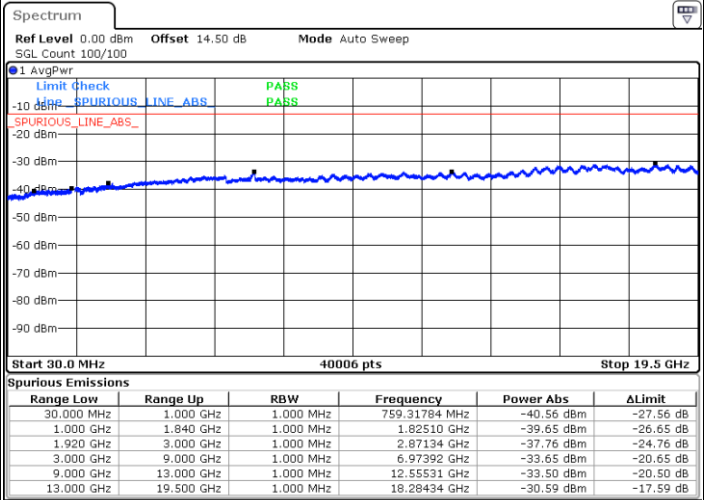

Middle Channel / 16QAM

LTE Band 13 / 5MHz

Highest Channel / QPSK

Highest Channel / 16QAM

LTE Band 13 / 10MHz

Middle Channel / QPSK

Middle Channel / 16QAM

LTE Band 25 / 1.4MHz

Lowest Channel / QPSK

Lowest Channel / 16QAM

Date: 31.AUG.2019 10:21:47

Date: 31.AUG.2019 10:22:43

Middle Channel / QPSK

Middle Channel / 16QAM

Date: 31.AUG.2019 10:24:21

Date: 31.AUG.2019 10:25:18

LTE Band 25 / 1.4MHz

Highest Channel / QPSK

Date: 31.AUG.2019 10:33:17

Highest Channel / 16QAM

Date: 31.AUG.2019 10:34:13

LTE Band 25 / 3MHz

Lowest Channel / QPSK

Date: 31.AUG.2019 10:39:19