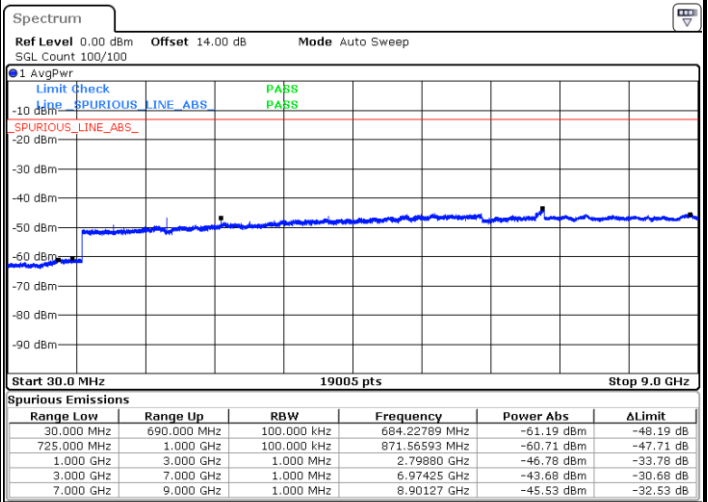

Date: 31.AUG.2019 08:01:21

LTE Band 12 / 5MHz

Highest Channel / QPSK

Date: 31.AUG.2019 08:07:36

Highest Channel / 16QAM

Date: 31.AUG.2019 08:08:32

LTE Band 12 / 10MHz

Lowest Channel / QPSK

Date: 31.AUG.2019 08:14:47

Lowest Channel / 16QAM

Date: 31.AUG.2019 08:15:44

LTE Band 12 / 10MHz

Middle Channel / QPSK

Middle Channel / 16QAM

Date: 31.AUG.2019 08:17:21

Date: 31.AUG.2019 08:18:18