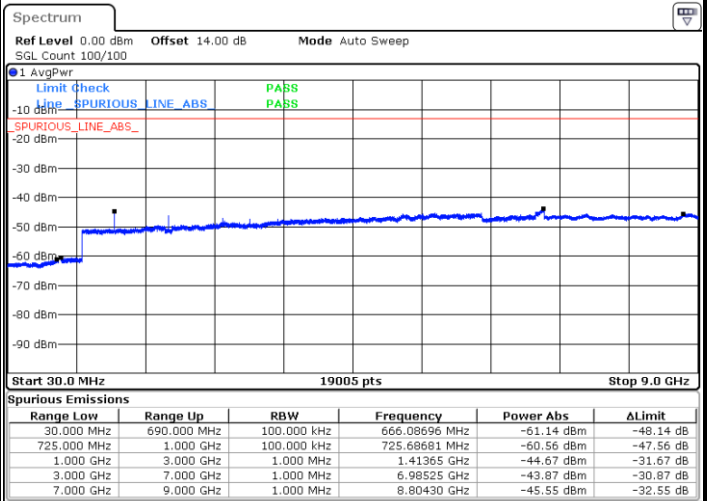

Date: 31.AUG.2019 08:14:47

Lowest Channel / 16QAM

Date: 31.AUG.2019 08:15:44

LTE Band 12 / 10MHz

Middle Channel / QPSK

Middle Channel / 16QAM

Date: 31.AUG.2019 08:17:21

Date: 31.AUG.2019 08:18:18

Highest Channel / QPSK

Highest Channel / 16QAM

Date: 31.AUG.2019 08:24:33

Date: 31.AUG.2019 08:25:29

LTE Band 13 / 5MHz

Lowest Channel / QPSK

Lowest Channel / 16QAM

Middle Channel / QPSK

Middle Channel / 16QAM

LTE Band 13 / 5MHz

Highest Channel / QPSK

Highest Channel / 16QAM

LTE Band 13 / 10MHz

Middle Channel / QPSK

Middle Channel / 16QAM

LTE Band 25 / 1.4MHz