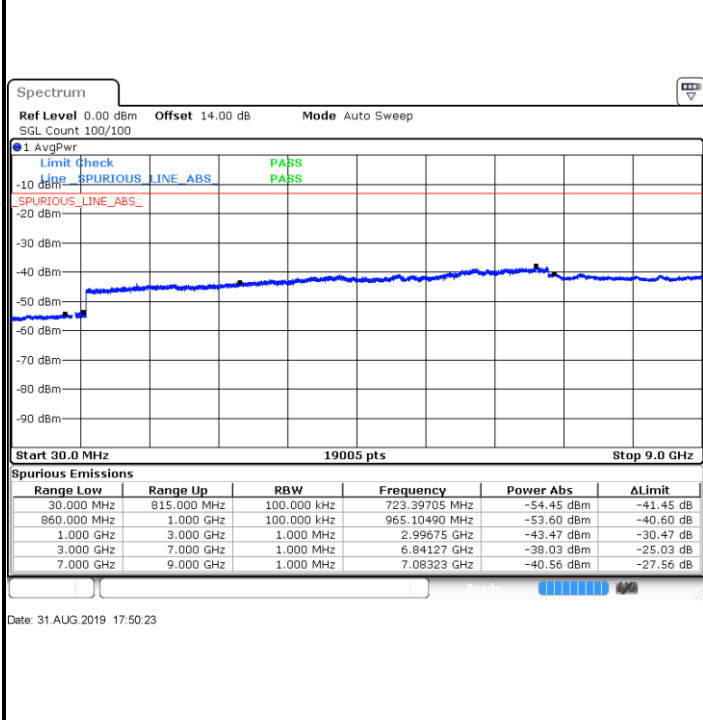

Highest Channel / 16QAM

Date: 31.AUG.2019 11:38:40

Date: 31.AUG.2019 11:39:36

LTE Band 26 / 1.4MHz

Lowest Channel / QPSK

Date: 31.AUG.2019 17:45:05

Lowest Channel / 16QAM

Date: 31.AUG.2019 17:45:58

Middle Channel / QPSK

Date: 31.AUG.2019 17:46:51

Middle Channel / 16QAM

Date: 31.AUG.2019 17:47:44

LTE Band 26 / 1.4MHz

Highest Channel / QPSK

Highest Channel / 16QAM

LTE Band 26 / 3MHz

Lowest Channel / QPSK

Lowest Channel / 16QAM

LTE Band 26 / 3MHz

Middle Channel / QPSK

Middle Channel / 16QAM

Date: 31.AUG.2019 17:52:09

Date: 31.AUG.2019 17:53:02

Highest Channel / QPSK

Highest Channel / 16QAM

Date: 31.AUG.2019 17:53:56

Date: 31.AUG.2019 17:54:49

LTE Band 26 / 5MHz

Lowest Channel / QPSK

Lowest Channel / 16QAM

Date: 31.AUG.2019 17:55:42

Date: 31.AUG.2019 17:56:35