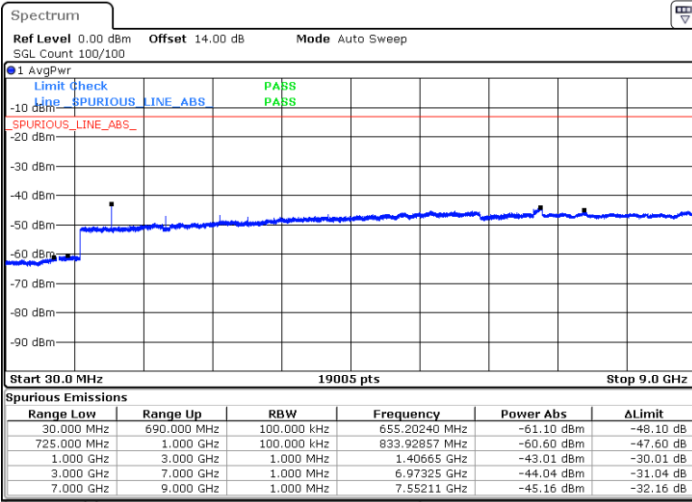

Date: 31.AUG.2019 08:14:47

Lowest Channel / 16QAM

Date: 31.AUG.2019 08:15:44

LTE Band 12 / 10MHz

Middle Channel / QPSK

Middle Channel / 16QAM

Date: 31.AUG.2019 08:17:21

Date: 31.AUG.2019 08:18:18

Highest Channel / QPSK

Highest Channel / 16QAM

Date: 31.AUG.2019 08:24:33

Date: 31.AUG.2019 08:25:29

LTE Band 13 / 5MHz

Lowest Channel / QPSK

Lowest Channel / 16QAM

Middle Channel / QPSK

Middle Channel / 16QAM

LTE Band 13 / 5MHz

Highest Channel / QPSK

Highest Channel / 16QAM

LTE Band 13 / 10MHz

Middle Channel / QPSK

Middle Channel / 16QAM

LTE Band 25 / 1.4MHz