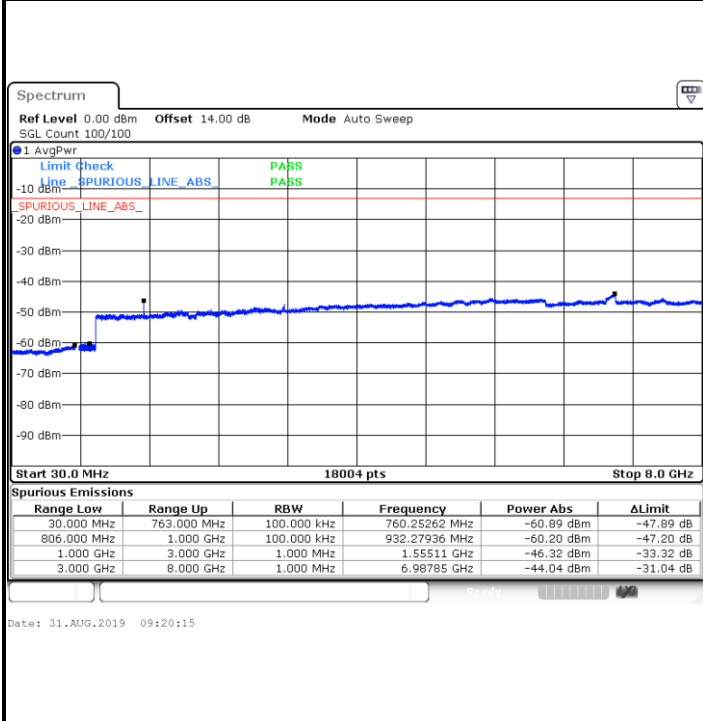

Date: 31.AUG.2019 08:14:47

Lowest Channel / 16QAM

Date: 31.AUG.2019 08:15:44

LTE Band 12 / 10MHz

Middle Channel / QPSK

Middle Channel / 16QAM

Date: 31.AUG.2019 08:17:21

Date: 31.AUG.2019 08:18:18

Highest Channel / QPSK

Highest Channel / 16QAM

Date: 31.AUG.2019 08:24:33

Date: 31.AUG.2019 08:25:29

LTE Band 13 / 5MHz

Lowest Channel / QPSK

Lowest Channel / 16QAM

Middle Channel / QPSK

Middle Channel / 16QAM

LTE Band 13 / 5MHz

Highest Channel / QPSK

Highest Channel / 16QAM

LTE Band 13 / 10MHz

Middle Channel / QPSK

Middle Channel / 16QAM

LTE Band 25 / 1.4MHz