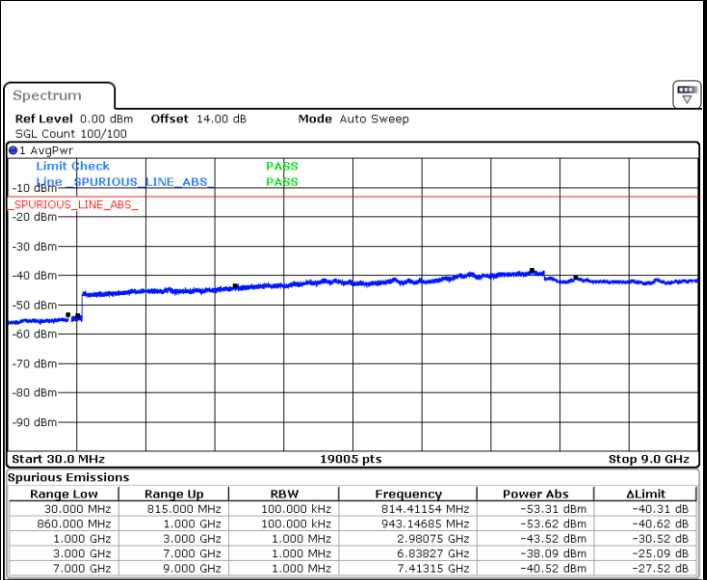

Middle Channel / QPSK

Middle Channel / 16QAM

Date: 31.AUG.2019 17:57:28

Date: 31.AUG.2019 17:58:21

LTE Band 26 / 5MHz

Highest Channel / QPSK

Date: 31 AUG 2019 17:59:14

Highest Channel / 16QAM

Date: 31 AUG 2019 18:00:07

LTE Band 26 / 10MHz

Lowest Channel / QPSK

Date: 31 AUG 2019 18:01:00

Lowest Channel / 16QAM

Date: 31 AUG 2019 18:01:53

LTE Band 26 / 10MHz

Middle Channel / QPSK

Date: 31 AUG.2019 18:02:46

Middle Channel / 16QAM

Date: 31 AUG.2019 18:03:39

Highest Channel / QPSK

Date: 31 AUG.2019 18:04:32

Highest Channel / 16QAM

Date: 31 AUG.2019 18:05:25

LTE Band 26 / 15MHz