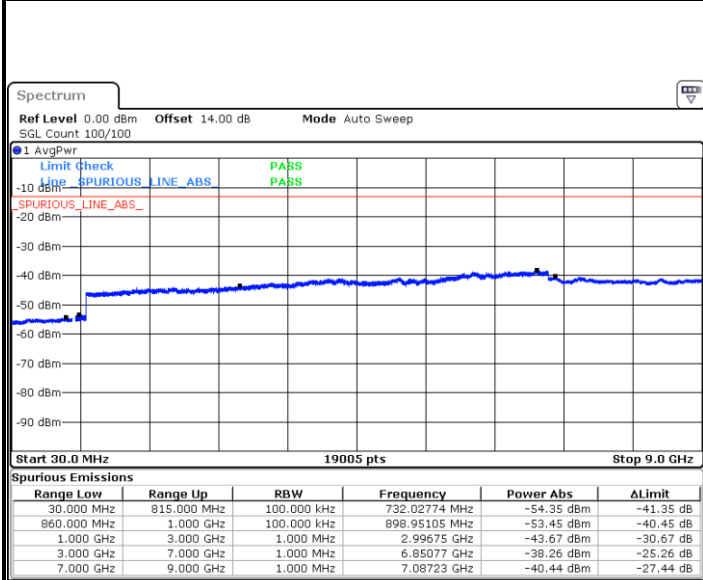

Lowest Channel / 16QAM

Date: 31.AUG.2019 11:29:50

LTE Band 25 / 20MHz

Middle Channel / QPSK

Middle Channel / 16QAM

Date: 31.AUG.2019 11:31:27

Date: 31.AUG.2019 11:32:23

Highest Channel / QPSK

Highest Channel / 16QAM

Date: 31.AUG.2019 11:38:40

Date: 31.AUG.2019 11:39:36

LTE Band 26 / 1.4MHz

Lowest Channel / QPSK

Date: 31.AUG.2019 17:45:05

Lowest Channel / 16QAM

Date: 31.AUG.2019 17:45:58

Middle Channel / QPSK

Date: 31.AUG.2019 17:46:51

Middle Channel / 16QAM

Date: 31.AUG.2019 17:47:44

LTE Band 26 / 1.4MHz

Highest Channel / QPSK

Highest Channel / 16QAM

LTE Band 26 / 3MHz