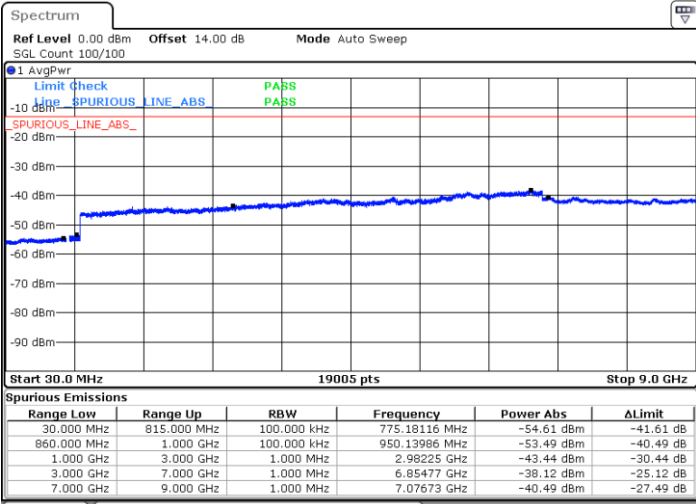

Middle Channel / QPSK

Date: 31.AUG.2019 17:46:51

Middle Channel / 16QAM

Date: 31.AUG.2019 17:47:44

LTE Band 26 / 1.4MHz

Highest Channel / QPSK

Highest Channel / 16QAM

LTE Band 26 / 3MHz

Lowest Channel / QPSK

Lowest Channel / 16QAM

LTE Band 26 / 3MHz

Middle Channel / QPSK

Middle Channel / 16QAM

Date: 31.AUG.2019 17:52:09

Date: 31.AUG.2019 17:53:02

Highest Channel / QPSK

Highest Channel / 16QAM

Date: 31.AUG.2019 17:53:56

Date: 31.AUG.2019 17:54:49

LTE Band 26 / 5MHz

Lowest Channel / QPSK

Lowest Channel / 16QAM

Date: 31.AUG.2019 17:55:42

Date: 31.AUG.2019 17:56:35