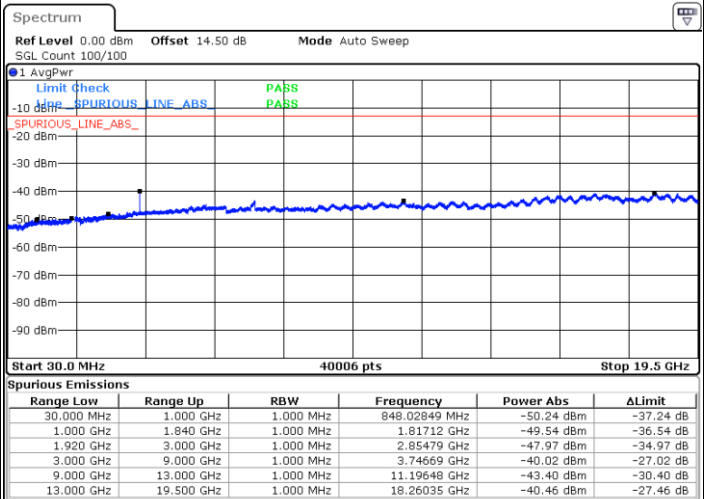

Middle Channel / 16QAM

Date: 31.AUG.2019 11:06:38

Date: 31.AUG.2019 11:07:36

Highest Channel / QPSK

Highest Channel / 16QAM

Date: 31.AUG.2019 11:13:57

Date: 31.AUG.2019 11:14:53

LTE Band 25 / 15MHz

Lowest Channel / QPSK

Lowest Channel / 16QAM

Date: 31.AUG.2019 11:16:30

Date: 31.AUG.2019 11:17:27

Middle Channel / QPSK

Middle Channel / 16QAM

Date: 31.AUG.2019 11:19:05

Date: 31.AUG.2019 11:20:02

LTE Band 25 / 15MHz

Highest Channel / QPSK

Date: 31.AUG.2019 11:26:19

Highest Channel / 16QAM

Date: 31.AUG.2019 11:27:16

LTE Band 25 / 20MHz

Lowest Channel / QPSK

Date: 31.AUG.2019 11:28:53