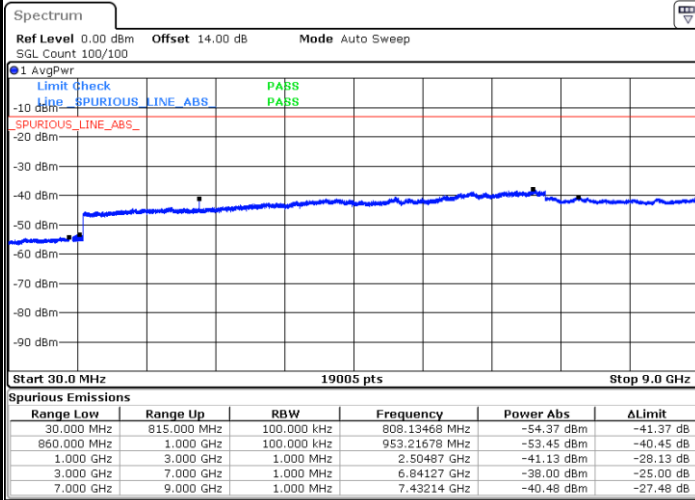

Date: 31 AUG.2019 18:02:46

Middle Channel / 16QAM

Date: 31 AUG.2019 18:03:39

Highest Channel / QPSK

Date: 31 AUG.2019 18:04:32

Highest Channel / 16QAM

Date: 31 AUG.2019 18:05:25

LTE Band 26 / 15MHz

Lowest Channel / QPSK

Lowest Channel / 16QAM

Date: 31.AUG.2019 18:06:19

Date: 31.AUG.2019 18:07:12

Middle Channel / QPSK

Middle Channel / 16QAM

Date: 31.AUG.2019 18:08:05

Date: 31.AUG.2019 18:08:58

LTE Band 26 / 15MHz

Highest Channel / QPSK

Highest Channel / 16QAM

Date: 31.AUG.2019 18:09:51

Date: 31.AUG.2019 18:10:44

LTE Band 41 / 5MHz

Lowest Channel / QPSK

Date: 29.AUG.2019 21:38:12