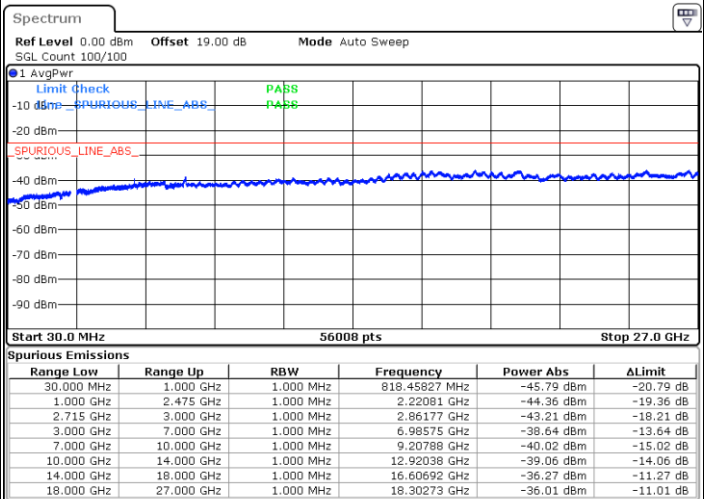

Lowest Channel / 16QAM

Date: 29.AUG.2019 21:40:55

Middle Channel / QPSK

Date: 29.AUG.2019 21:39:06

Middle Channel / 16QAM

Date: 29.AUG.2019 21:41:50

LTE Band 41 / 5MHz

Highest Channel / QPSK

Highest Channel / 16QAM

Date: 29.AUG.2019 21:40:01

Date: 29.AUG.2019 21:42:45

LTE Band 41 / 10MHz

Lowest Channel / QPSK

Lowest Channel / 16QAM

Date: 29.AUG.2019 21:43:39

Date: 29.AUG.2019 21:46:23