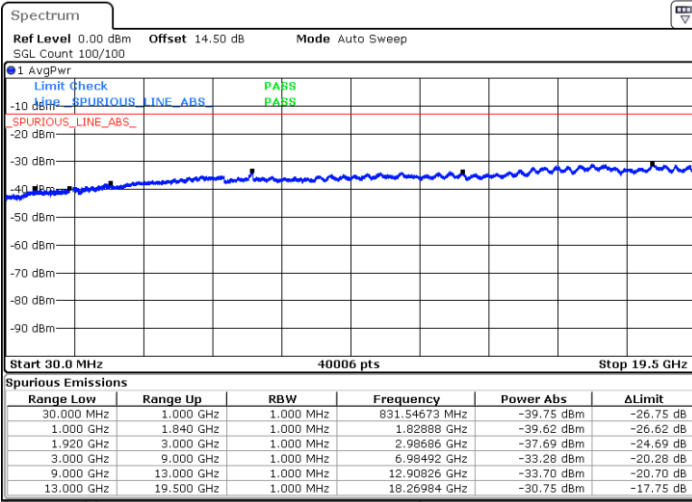

LTE Band 25 / 1.4MHz

Lowest Channel / QPSK

Lowest Channel / 16QAM

Date: 31.AUG.2019 10:21:47