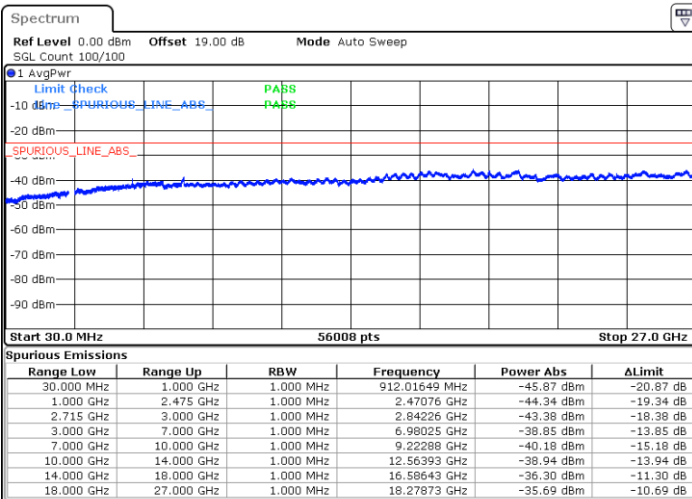

Lowest Channel / 16QAM

Date: 29.AUG.2019 21:40:55

Middle Channel / QPSK

Date: 29.AUG.2019 21:39:06

Middle Channel / 16QAM

Date: 29.AUG.2019 21:41:50

LTE Band 41 / 5MHz

Highest Channel / QPSK

Highest Channel / 16QAM

Date: 29.AUG.2019 21:40:01

Date: 29.AUG.2019 21:42:45

LTE Band 41 / 10MHz

Lowest Channel / QPSK

Lowest Channel / 16QAM

Date: 29.AUG.2019 21:43:39

Date: 29.AUG.2019 21:46:23