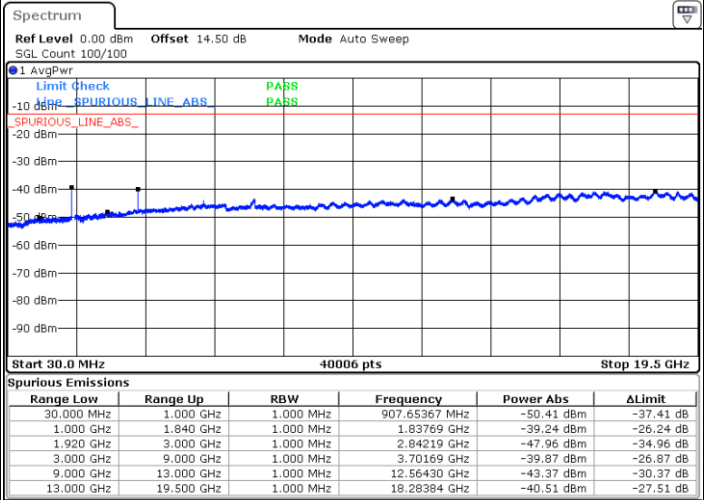

Date: 31.AUG.2019 11:17:27