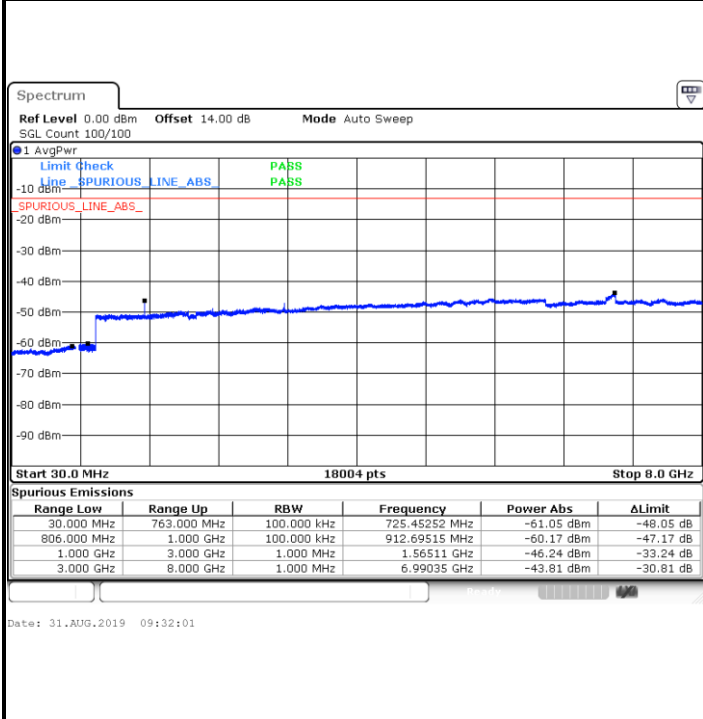

Date: 31.AUG.2019 08:14:47

Lowest Channel / 16QAM

Date: 31.AUG.2019 08:15:44

LTE Band 12 / 10MHz

Middle Channel / QPSK

Middle Channel / 16QAM

Date: 31.AUG.2019 08:17:21

Date: 31.AUG.2019 08:18:18

Highest Channel / QPSK

Highest Channel / 16QAM

Date: 31.AUG.2019 08:24:33

Date: 31.AUG.2019 08:25:29

LTE Band 13 / 5MHz

Lowest Channel / QPSK

Lowest Channel / 16QAM

Middle Channel / QPSK

Middle Channel / 16QAM

LTE Band 13 / 5MHz

Highest Channel / QPSK

Highest Channel / 16QAM

LTE Band 13 / 10MHz

Middle Channel / QPSK

Middle Channel / 16QAM

LTE Band 25 / 1.4MHz