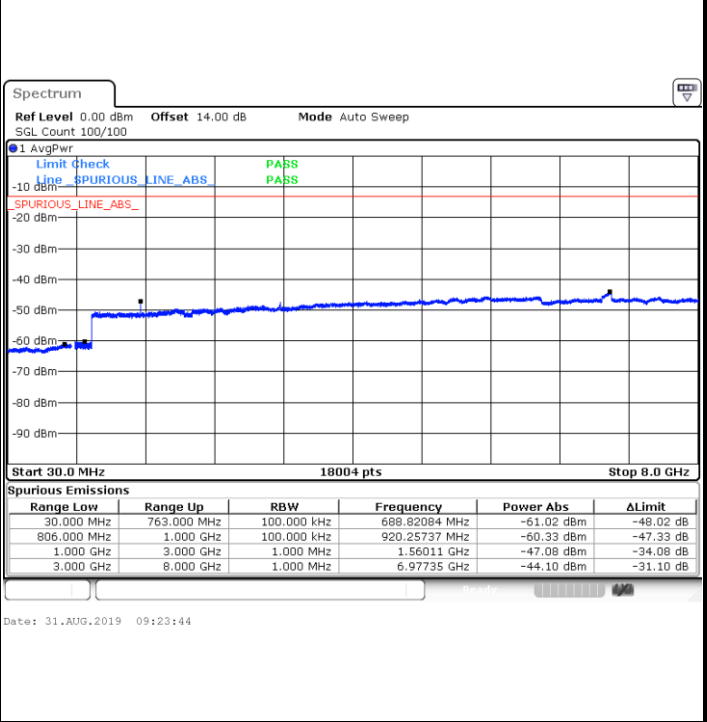

Date: 31.AUG.2019 08:14:47

Lowest Channel / 16QAM

Date: 31.AUG.2019 08:15:44

LTE Band 12 / 10MHz

Middle Channel / QPSK

Middle Channel / 16QAM

Date: 31.AUG.2019 08:17:21

Date: 31.AUG.2019 08:18:18

Highest Channel / QPSK

Highest Channel / 16QAM

Date: 31.AUG.2019 08:24:33

Date: 31.AUG.2019 08:25:29

LTE Band 13 / 5MHz

Lowest Channel / QPSK

Lowest Channel / 16QAM

Middle Channel / QPSK

Middle Channel / 16QAM

LTE Band 13 / 5MHz

Highest Channel / QPSK

Highest Channel / 16QAM

LTE Band 13 / 10MHz

Middle Channel / QPSK

Middle Channel / 16QAM

LTE Band 25 / 1.4MHz