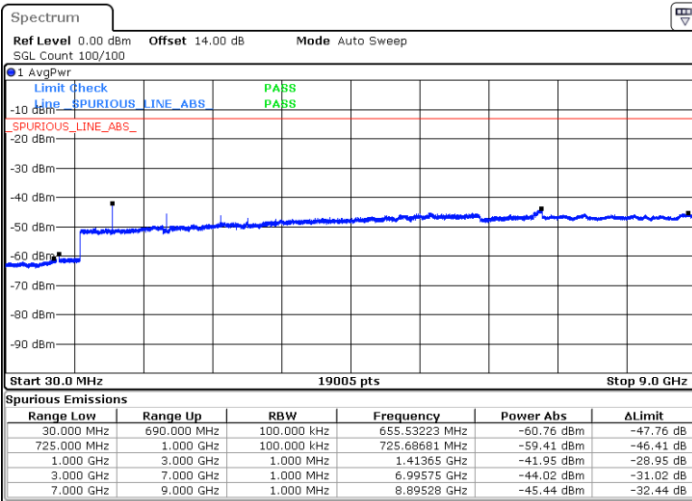

Date: 31.AUG.2019 08:14:47

Lowest Channel / 16QAM

Date: 31.AUG.2019 08:15:44

LTE Band 12 / 10MHz

Middle Channel / QPSK

Middle Channel / 16QAM

Date: 31.AUG.2019 08:17:21

Date: 31.AUG.2019 08:18:18

Highest Channel / QPSK

Highest Channel / 16QAM

Date: 31.AUG.2019 08:24:33

Date: 31.AUG.2019 08:25:29

LTE Band 13 / 5MHz

Lowest Channel / QPSK

Lowest Channel / 16QAM

Middle Channel / QPSK

Middle Channel / 16QAM

LTE Band 13 / 5MHz

Highest Channel / QPSK

Highest Channel / 16QAM

LTE Band 13 / 10MHz

Middle Channel / QPSK

Middle Channel / 16QAM

LTE Band 25 / 1.4MHz