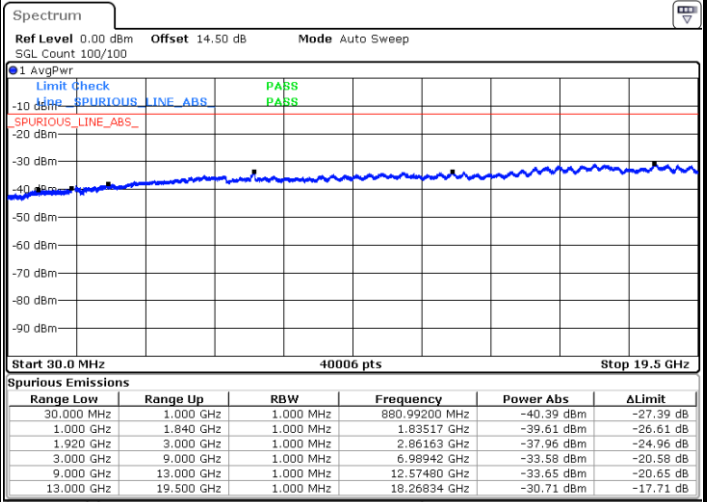

Date: 31.AUG.2019 10:22:43