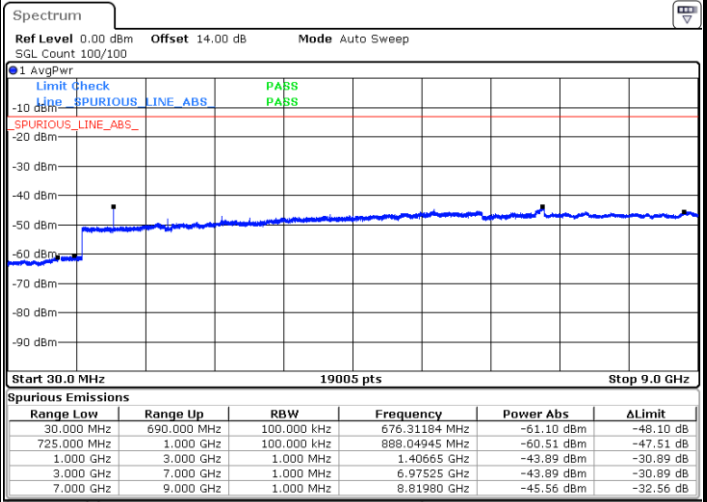

Date: 31.AUG.2019 08:14:47

Lowest Channel / 16QAM

Date: 31.AUG.2019 08:15:44

LTE Band 12 / 10MHz

Middle Channel / QPSK

Middle Channel / 16QAM

Date: 31.AUG.2019 08:17:21

Date: 31.AUG.2019 08:18:18

Highest Channel / QPSK

Highest Channel / 16QAM

Date: 31.AUG.2019 08:24:33

Date: 31.AUG.2019 08:25:29

LTE Band 13 / 5MHz

Lowest Channel / QPSK

Lowest Channel / 16QAM

Middle Channel / QPSK

Middle Channel / 16QAM

LTE Band 13 / 5MHz

Highest Channel / QPSK

Highest Channel / 16QAM

LTE Band 13 / 10MHz

Middle Channel / QPSK

Middle Channel / 16QAM

LTE Band 25 / 1.4MHz