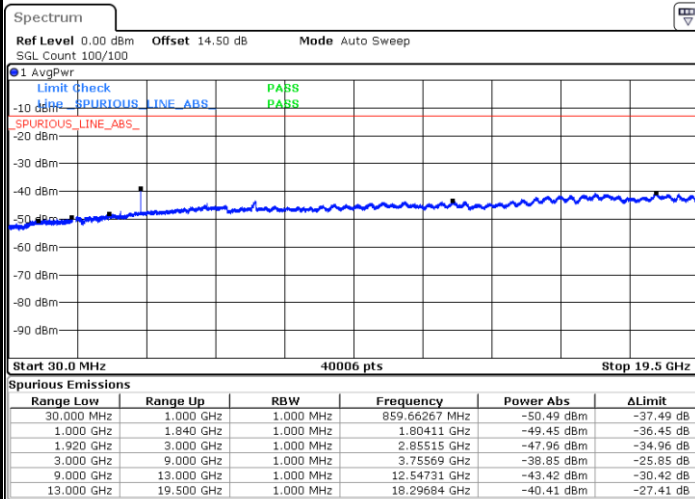

Highest Channel / 16QAM

Date: 31.AUG.2019 10:49:07

Date: 31.AUG.2019 10:50:03

LTE Band 25 / 5MHz

Lowest Channel / QPSK

Lowest Channel / 16QAM

Date: 31.AUG.2019 10:51:41

Date: 31.AUG.2019 10:52:37

Middle Channel / QPSK

Middle Channel / 16QAM

Date: 31.AUG.2019 10:54:15

Date: 31.AUG.2019 10:55:12

LTE Band 25 / 5MHz

Highest Channel / QPSK

Date: 31.AUG.2019 11:01:27

Highest Channel / 16QAM