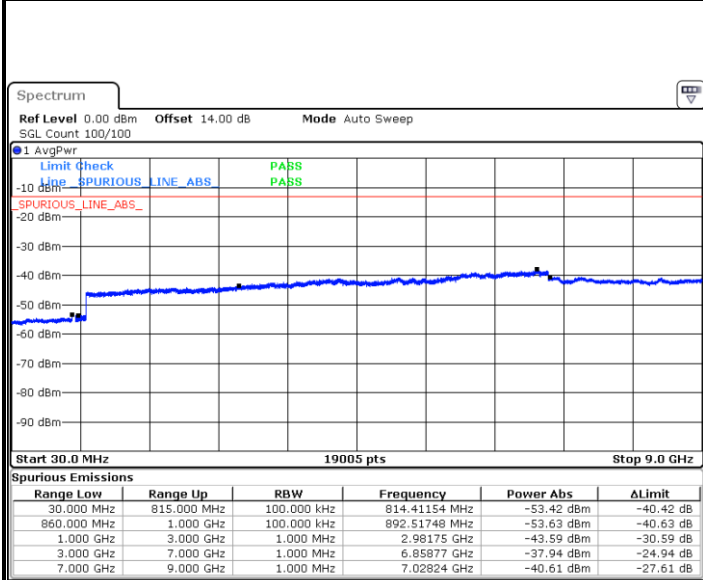

Highest Channel / 16QAM

Date: 31.AUG.2019 17:53:56

Date: 31.AUG.2019 17:54:49

LTE Band 26 / 5MHz

Lowest Channel / QPSK

Lowest Channel / 16QAM

Date: 31.AUG.2019 17:55:42

Date: 31.AUG.2019 17:56:35

Middle Channel / QPSK

Middle Channel / 16QAM

Date: 31.AUG.2019 17:57:28

Date: 31.AUG.2019 17:58:21

LTE Band 26 / 5MHz

Highest Channel / QPSK

Date: 31 AUG 2019 17:59:14

Highest Channel / 16QAM

Date: 31 AUG 2019 18:00:07

LTE Band 26 / 10MHz

Lowest Channel / QPSK

Date: 31 AUG 2019 18:01:00

Lowest Channel / 16QAM

Date: 31 AUG 2019 18:01:53

LTE Band 26 / 10MHz

Middle Channel / QPSK

Date: 31 AUG.2019 18:02:46

Middle Channel / 16QAM

Date: 31 AUG.2019 18:03:39

Highest Channel / QPSK

Date: 31 AUG.2019 18:04:32

Highest Channel / 16QAM

Date: 31 AUG.2019 18:05:25

LTE Band 26 / 15MHz