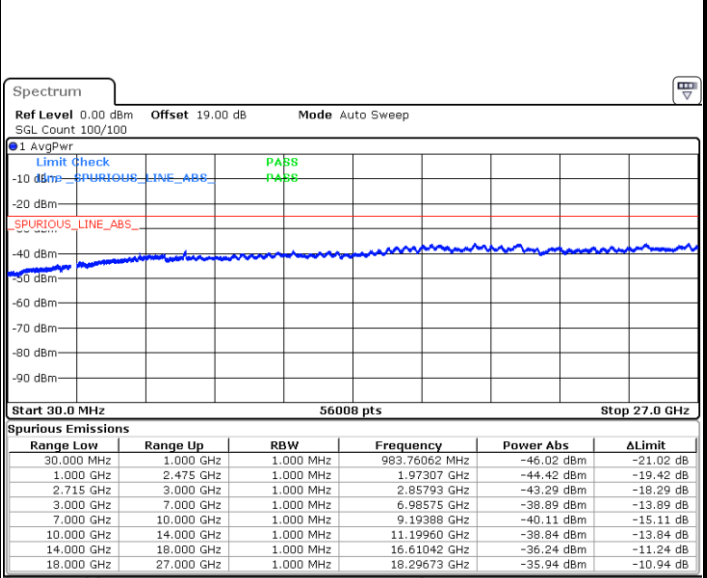

LTE Band 26 / 15MHz

Highest Channel / QPSK

Highest Channel / 16QAM

Date: 31.AUG.2019 18:09:51

Date: 31.AUG.2019 18:10:44

LTE Band 41 / 5MHz

Lowest Channel / QPSK

Date: 29.AUG.2019 21:38:12

Lowest Channel / 16QAM

Date: 29.AUG.2019 21:40:55

Middle Channel / QPSK

Date: 29.AUG.2019 21:39:06

Middle Channel / 16QAM

Date: 29.AUG.2019 21:41:50

LTE Band 41 / 5MHz

Highest Channel / QPSK

Highest Channel / 16QAM

Date: 29.AUG.2019 21:40:01

Date: 29.AUG.2019 21:42:45

LTE Band 41 / 10MHz

Lowest Channel / QPSK

Lowest Channel / 16QAM

Date: 29.AUG.2019 21:43:39

Date: 29.AUG.2019 21:46:23