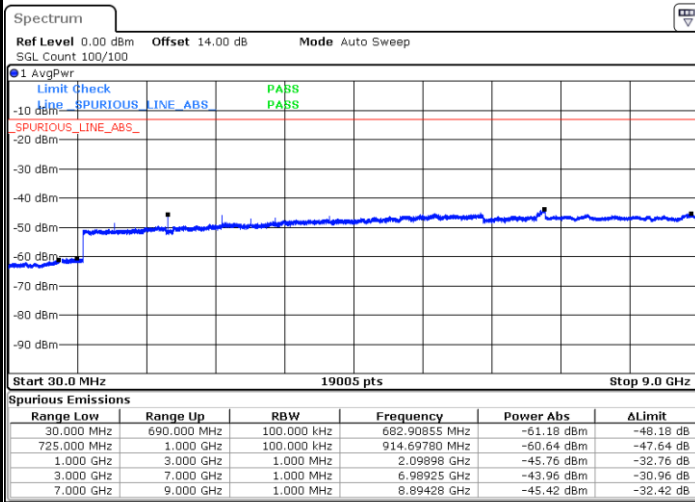

Date: 31.AUG.2019 08:01:21

LTE Band 12 / 5MHz

Highest Channel / QPSK

Date: 31.AUG.2019 08:07:36

Highest Channel / 16QAM

Date: 31.AUG.2019 08:08:32

LTE Band 12 / 10MHz

Lowest Channel / QPSK

Date: 31.AUG.2019 08:14:47

Lowest Channel / 16QAM

Date: 31.AUG.2019 08:15:44

LTE Band 12 / 10MHz

Middle Channel / QPSK

Middle Channel / 16QAM

Date: 31.AUG.2019 08:17:21

Date: 31.AUG.2019 08:18:18