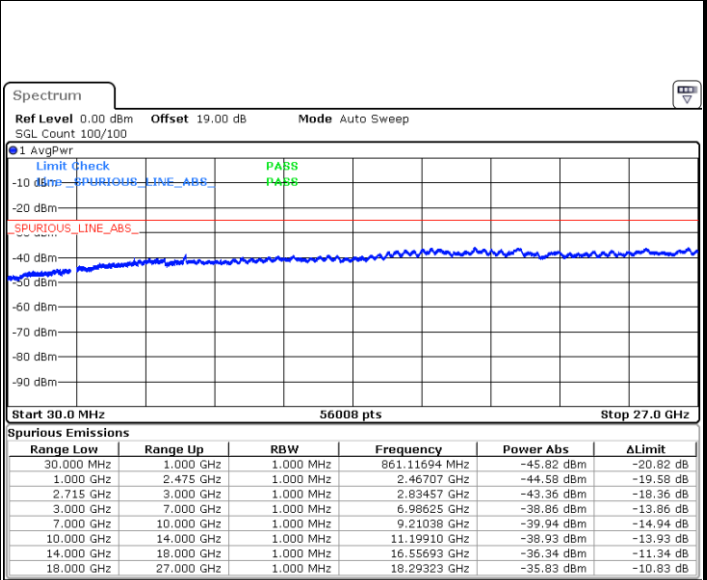

Lowest Channel / QPSK

Lowest Channel / 16QAM

Date: 31.AUG.2019 18:06:19

Date: 31.AUG.2019 18:07:12

Middle Channel / QPSK

Middle Channel / 16QAM

Date: 31.AUG.2019 18:08:05

Date: 31.AUG.2019 18:08:58

LTE Band 26 / 15MHz

Highest Channel / QPSK

Highest Channel / 16QAM

Date: 31.AUG.2019 18:09:51

Date: 31.AUG.2019 18:10:44

LTE Band 41 / 5MHz

Lowest Channel / QPSK

Date: 29.AUG.2019 21:38:12

Lowest Channel / 16QAM

Date: 29.AUG.2019 21:40:55

Middle Channel / QPSK

Date: 29.AUG.2019 21:39:06

Middle Channel / 16QAM

Date: 29.AUG.2019 21:41:50

LTE Band 41 / 5MHz

Highest Channel / QPSK

Highest Channel / 16QAM

Date: 29.AUG.2019 21:40:01

Date: 29.AUG.2019 21:42:45

LTE Band 41 / 10MHz

Lowest Channel / QPSK

Lowest Channel / 16QAM

Date: 29.AUG.2019 21:43:39

Date: 29.AUG.2019 21:46:23