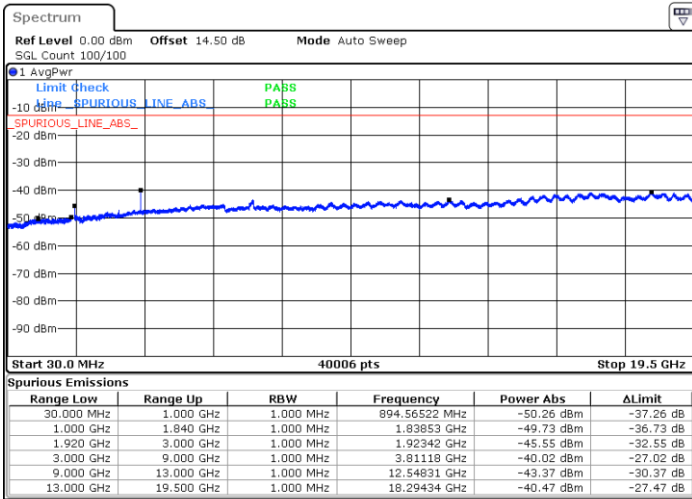

Middle Channel / 16QAM

Date: 31.AUG.2019 11:06:38

Date: 31.AUG.2019 11:07:36

Highest Channel / QPSK

Highest Channel / 16QAM

Date: 31.AUG.2019 11:13:57

Date: 31.AUG.2019 11:14:53

LTE Band 25 / 15MHz