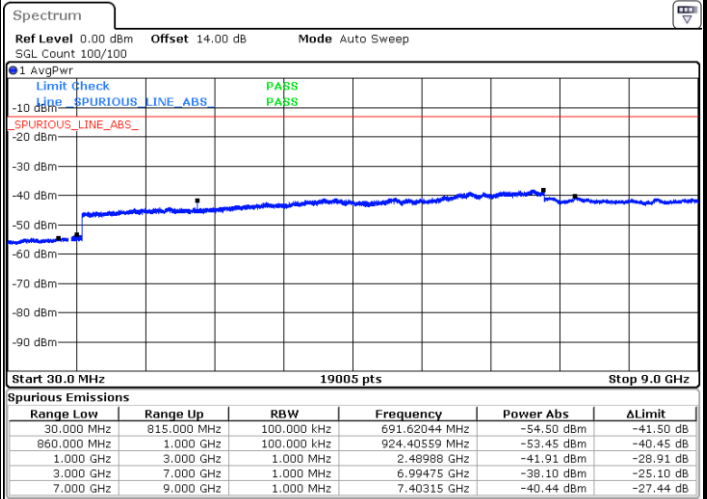

Date: 31 AUG.2019 18:02:46

Middle Channel / 16QAM

Date: 31 AUG.2019 18:03:39

Highest Channel / QPSK

Date: 31 AUG.2019 18:04:32

Highest Channel / 16QAM

Date: 31 AUG.2019 18:05:25

LTE Band 26 / 15MHz

Lowest Channel / QPSK

Lowest Channel / 16QAM

Date: 31.AUG.2019 18:06:19

Date: 31.AUG.2019 18:07:12

Middle Channel / QPSK

Middle Channel / 16QAM

Date: 31.AUG.2019 18:08:05

Date: 31.AUG.2019 18:08:58

LTE Band 26 / 15MHz

Highest Channel / QPSK

Highest Channel / 16QAM

Date: 31.AUG.2019 18:09:51

Date: 31.AUG.2019 18:10:44

LTE Band 41 / 5MHz

Lowest Channel / QPSK

Date: 29.AUG.2019 21:38:12