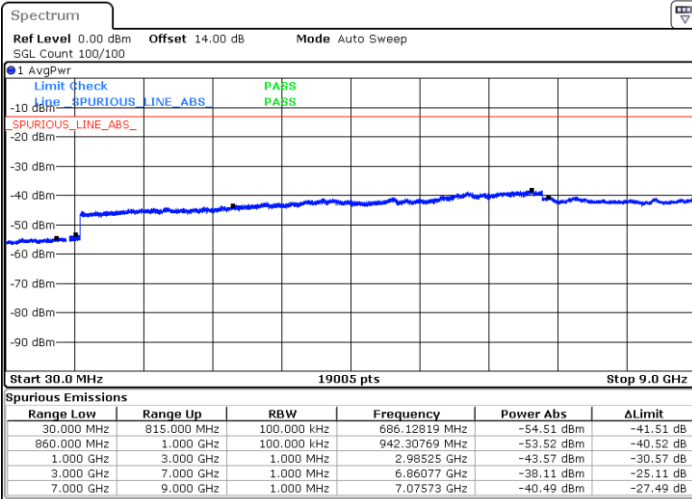

Lowest Channel / QPSK

Lowest Channel / 16QAM

LTE Band 26 / 3MHz

Middle Channel / QPSK

Middle Channel / 16QAM

Date: 31.AUG.2019 17:52:09

Date: 31.AUG.2019 17:53:02

Highest Channel / QPSK

Highest Channel / 16QAM

Date: 31.AUG.2019 17:53:56

Date: 31.AUG.2019 17:54:49

LTE Band 26 / 5MHz

Lowest Channel / QPSK

Lowest Channel / 16QAM

Date: 31.AUG.2019 17:55:42

Date: 31.AUG.2019 17:56:35

Middle Channel / QPSK

Middle Channel / 16QAM

Date: 31.AUG.2019 17:57:28

Date: 31.AUG.2019 17:58:21

LTE Band 26 / 5MHz

Highest Channel / QPSK

Date: 31 AUG 2019 17:59:14

Highest Channel / 16QAM