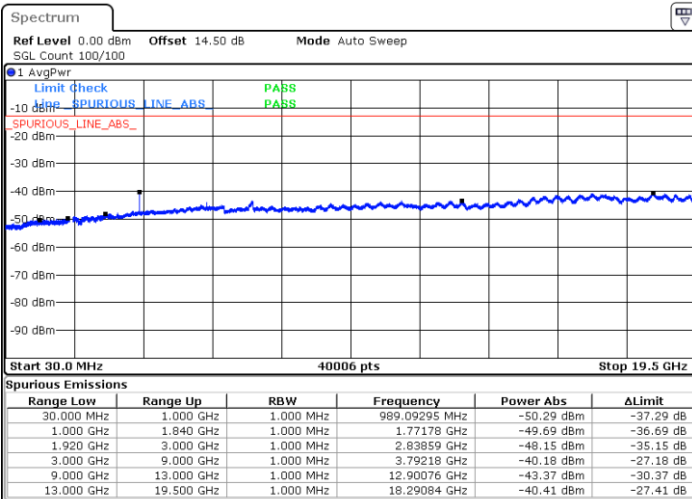

LTE Band 25 / 15MHz

Highest Channel / QPSK

Date: 31.AUG.2019 11:26:19

Highest Channel / 16QAM

Date: 31.AUG.2019 11:27:16

LTE Band 25 / 20MHz

Lowest Channel / QPSK

Date: 31.AUG.2019 11:28:53

Lowest Channel / 16QAM

Date: 31.AUG.2019 11:29:50

LTE Band 25 / 20MHz

Middle Channel / QPSK

Middle Channel / 16QAM

Date: 31.AUG.2019 11:31:27

Date: 31.AUG.2019 11:32:23

Highest Channel / QPSK

Highest Channel / 16QAM

Date: 31.AUG.2019 11:38:40

Date: 31.AUG.2019 11:39:36

LTE Band 26 / 1.4MHz

Lowest Channel / QPSK

Date: 31.AUG.2019 17:45:05

Lowest Channel / 16QAM

Date: 31.AUG.2019 17:45:58