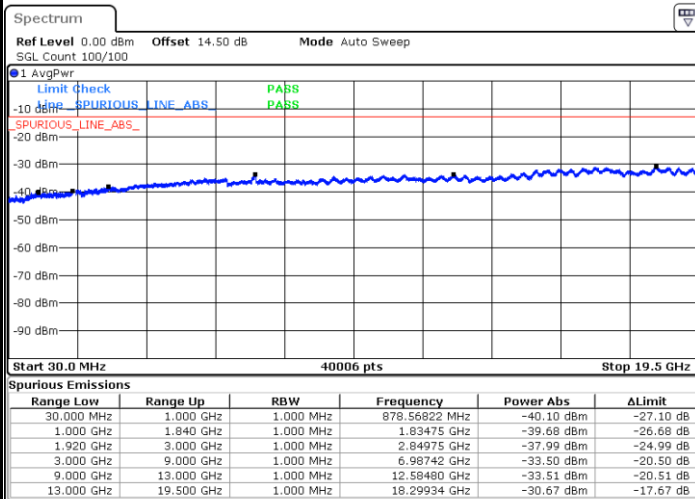

LTE Band 25 / 1.4MHz

Highest Channel / QPSK

Date: 31.AUG.2019 10:33:17

Highest Channel / 16QAM

Date: 31.AUG.2019 10:34:13

LTE Band 25 / 3MHz

Lowest Channel / QPSK

Date: 31.AUG.2019 10:39:19

Lowest Channel / 16QAM

Date: 31.AUG.2019 10:40:15

LTE Band 25 / 3MHz

Middle Channel / QPSK

Middle Channel / 16QAM

Date: 31.AUG.2019 10:41:53

Date: 31.AUG.2019 10:42:50

Highest Channel / QPSK