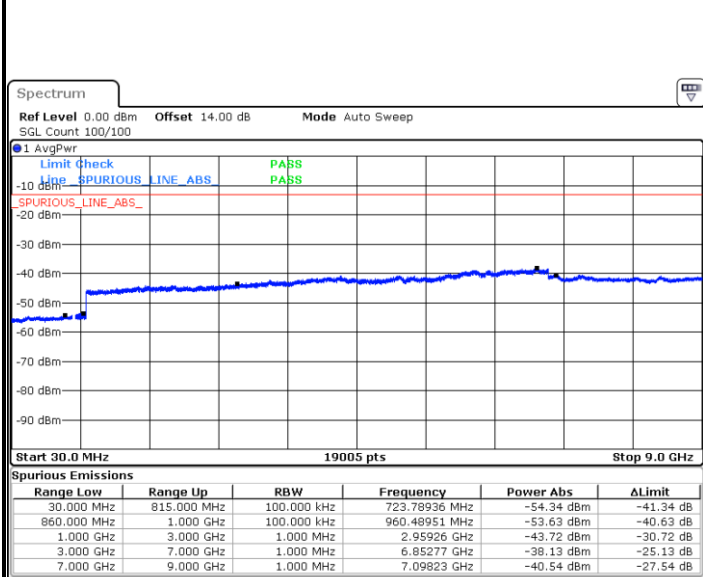

Lowest Channel / 16QAM

Date: 31.AUG.2019 11:29:50

LTE Band 25 / 20MHz

Middle Channel / QPSK

Middle Channel / 16QAM

Date: 31.AUG.2019 11:31:27

Date: 31.AUG.2019 11:32:23

Highest Channel / QPSK

Highest Channel / 16QAM

Date: 31.AUG.2019 11:38:40

Date: 31.AUG.2019 11:39:36

LTE Band 26 / 1.4MHz

Lowest Channel / QPSK

Date: 31.AUG.2019 17:45:05

Lowest Channel / 16QAM

Date: 31.AUG.2019 17:45:58

Middle Channel / QPSK

Date: 31.AUG.2019 17:46:51

Middle Channel / 16QAM

Date: 31.AUG.2019 17:47:44

LTE Band 26 / 1.4MHz

Highest Channel / QPSK

Highest Channel / 16QAM

LTE Band 26 / 3MHz