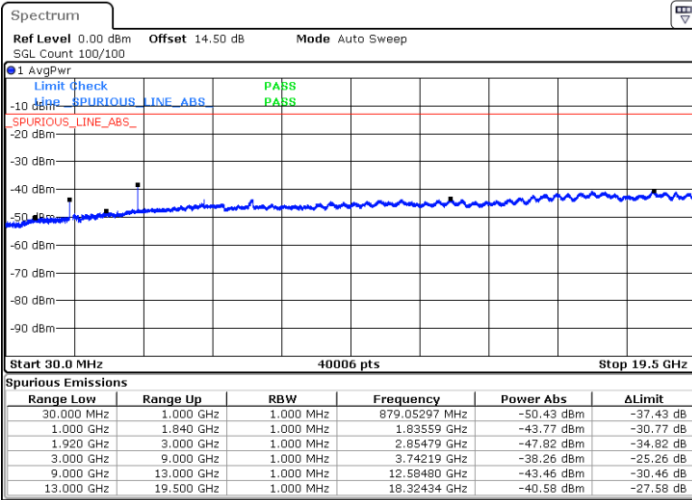

LTE Band 25 / 15MHz

Highest Channel / QPSK

Date: 31.AUG.2019 11:26:19

Highest Channel / 16QAM

Date: 31.AUG.2019 11:27:16

LTE Band 25 / 20MHz

Lowest Channel / QPSK

Date: 31.AUG.2019 11:28:53

Lowest Channel / 16QAM

Date: 31.AUG.2019 11:29:50

LTE Band 25 / 20MHz

Middle Channel / QPSK

Middle Channel / 16QAM

Date: 31.AUG.2019 11:31:27

Date: 31.AUG.2019 11:32:23

Highest Channel / QPSK

Highest Channel / 16QAM

Date: 31.AUG.2019 11:38:40

Date: 31.AUG.2019 11:39:36

LTE Band 26 / 1.4MHz

Lowest Channel / QPSK

Date: 31.AUG.2019 17:45:05

Lowest Channel / 16QAM

Date: 31.AUG.2019 17:45:58