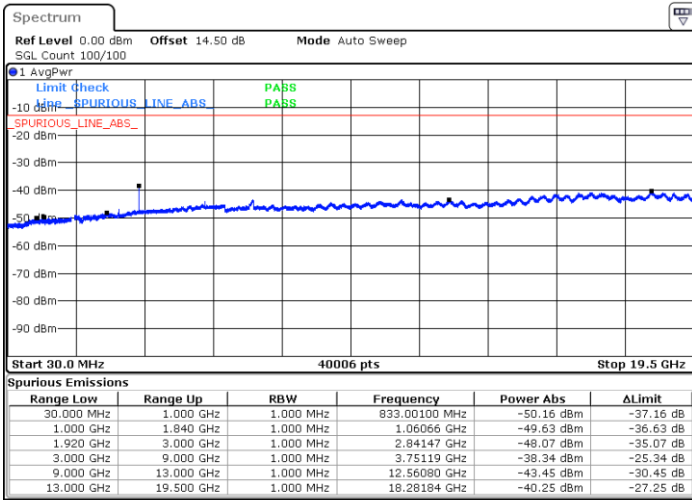

Date: 31.AUG.2019 11:02:24

LTE Band 25 / 10MHz

Lowest Channel / QPSK

Date: 31.AUG.2019 11:04:01

Lowest Channel / 16QAM

Date: 31.AUG.2019 11:04:58

LTE Band 25 / 10MHz

Middle Channel / QPSK

Middle Channel / 16QAM

Date: 31.AUG.2019 11:06:38

Date: 31.AUG.2019 11:07:36

Highest Channel / QPSK

Highest Channel / 16QAM

Date: 31.AUG.2019 11:13:57

Date: 31.AUG.2019 11:14:53

LTE Band 25 / 15MHz