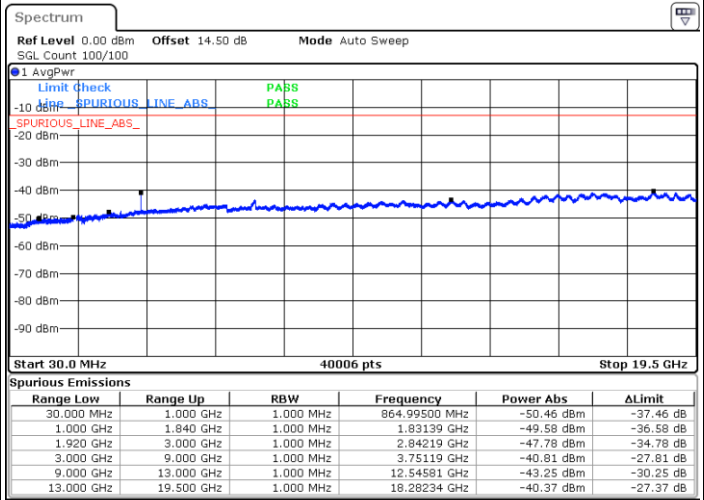

Date: 31.AUG.2019 11:02:24

LTE Band 25 / 10MHz

Lowest Channel / QPSK

Date: 31.AUG.2019 11:04:01

Lowest Channel / 16QAM

Date: 31.AUG.2019 11:04:58

LTE Band 25 / 10MHz

Middle Channel / QPSK

Middle Channel / 16QAM

Date: 31.AUG.2019 11:06:38

Date: 31.AUG.2019 11:07:36

Highest Channel / QPSK

Highest Channel / 16QAM

Date: 31.AUG.2019 11:13:57

Date: 31.AUG.2019 11:14:53

LTE Band 25 / 15MHz