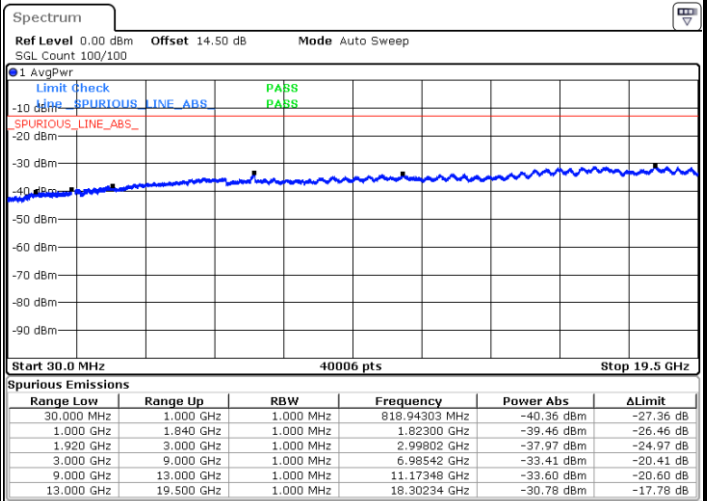

Middle Channel / 16QAM

LTE Band 13 / 5MHz

Highest Channel / QPSK

Highest Channel / 16QAM

LTE Band 13 / 10MHz

Middle Channel / QPSK

Middle Channel / 16QAM

LTE Band 25 / 1.4MHz

Lowest Channel / QPSK

Lowest Channel / 16QAM

Date: 31.AUG.2019 10:21:47

Date: 31.AUG.2019 10:22:43

Middle Channel / QPSK

Middle Channel / 16QAM

Date: 31.AUG.2019 10:24:21

Date: 31.AUG.2019 10:25:18

LTE Band 25 / 1.4MHz

Highest Channel / QPSK

Date: 31.AUG.2019 10:33:17

Highest Channel / 16QAM

Date: 31.AUG.2019 10:34:13

LTE Band 25 / 3MHz

Lowest Channel / QPSK

Date: 31.AUG.2019 10:39:19