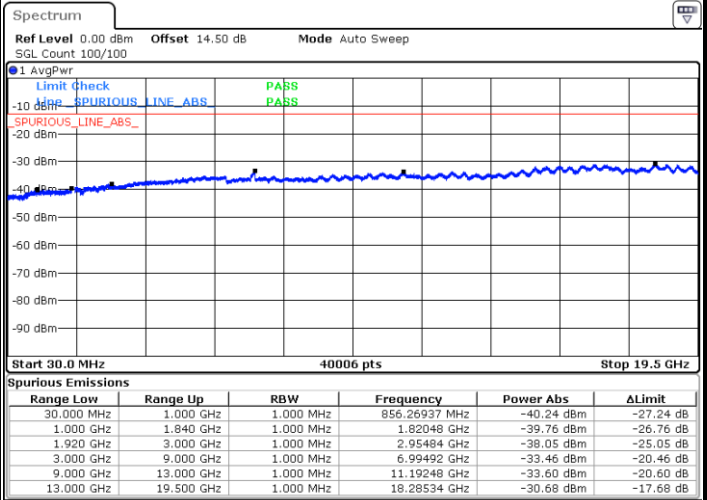

Lowest Channel / 16QAM

Date: 31.AUG.2019 10:40:15

LTE Band 25 / 3MHz

Middle Channel / QPSK

Middle Channel / 16QAM

Date: 31.AUG.2019 10:41:53

Date: 31.AUG.2019 10:42:50

Highest Channel / QPSK

Highest Channel / 16QAM

Date: 31.AUG.2019 10:49:07

Date: 31.AUG.2019 10:50:03

LTE Band 25 / 5MHz

Lowest Channel / QPSK

Lowest Channel / 16QAM

Date: 31.AUG.2019 10:51:41

Date: 31.AUG.2019 10:52:37