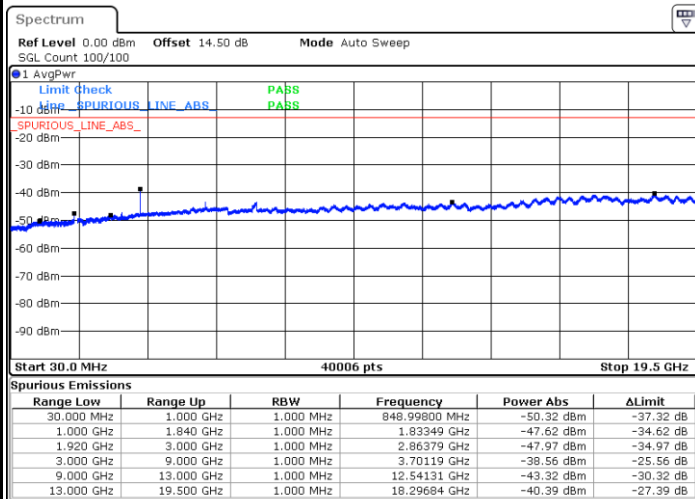

LTE Band 25 / 10MHz

Lowest Channel / QPSK

Date: 31.AUG.2019 11:04:01