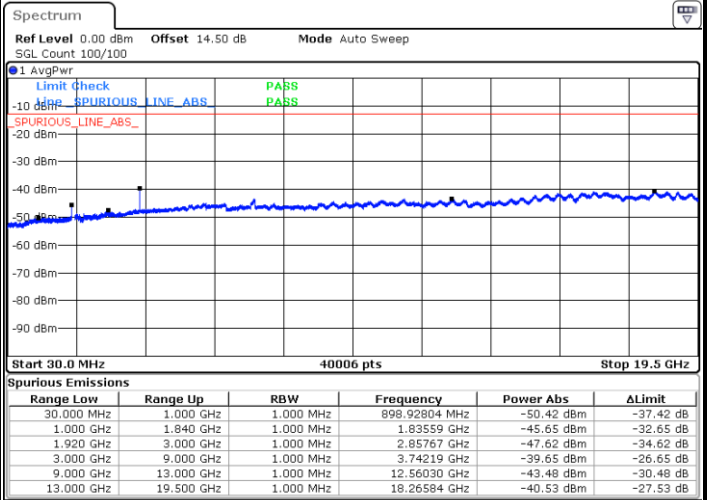

LTE Band 25 / 15MHz

Highest Channel / QPSK

Date: 31.AUG.2019 11:26:19

Highest Channel / 16QAM

Date: 31.AUG.2019 11:27:16

LTE Band 25 / 20MHz

Lowest Channel / QPSK

Date: 31.AUG.2019 11:28:53

Lowest Channel / 16QAM

Date: 31.AUG.2019 11:29:50

LTE Band 25 / 20MHz

Middle Channel / QPSK

Middle Channel / 16QAM

Date: 31.AUG.2019 11:31:27

Date: 31.AUG.2019 11:32:23

Highest Channel / QPSK

Highest Channel / 16QAM

Date: 31.AUG.2019 11:38:40

Date: 31.AUG.2019 11:39:36

LTE Band 26 / 1.4MHz

Lowest Channel / QPSK

Date: 31.AUG.2019 17:45:05

Lowest Channel / 16QAM

Date: 31.AUG.2019 17:45:58