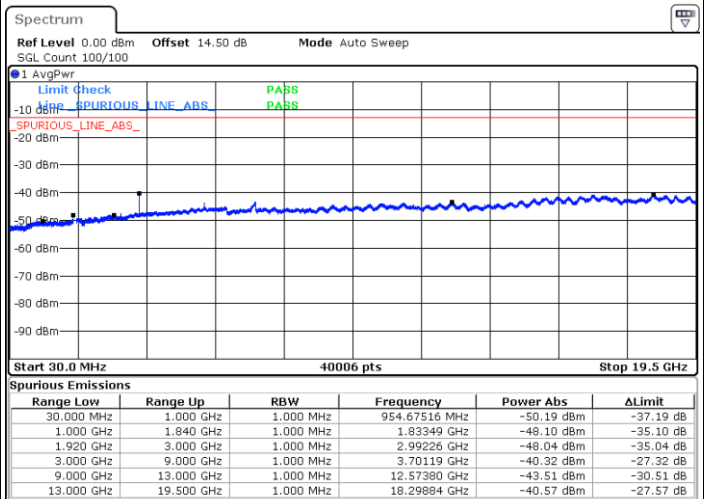

Date: 31.AUG.2019 11:02:24

LTE Band 25 / 10MHz

Lowest Channel / QPSK

Date: 31.AUG.2019 11:04:01

Lowest Channel / 16QAM

Date: 31.AUG.2019 11:04:58

LTE Band 25 / 10MHz

Middle Channel / QPSK

Middle Channel / 16QAM

Date: 31.AUG.2019 11:06:38

Date: 31.AUG.2019 11:07:36

Highest Channel / QPSK

Highest Channel / 16QAM

Date: 31.AUG.2019 11:13:57

Date: 31.AUG.2019 11:14:53

LTE Band 25 / 15MHz