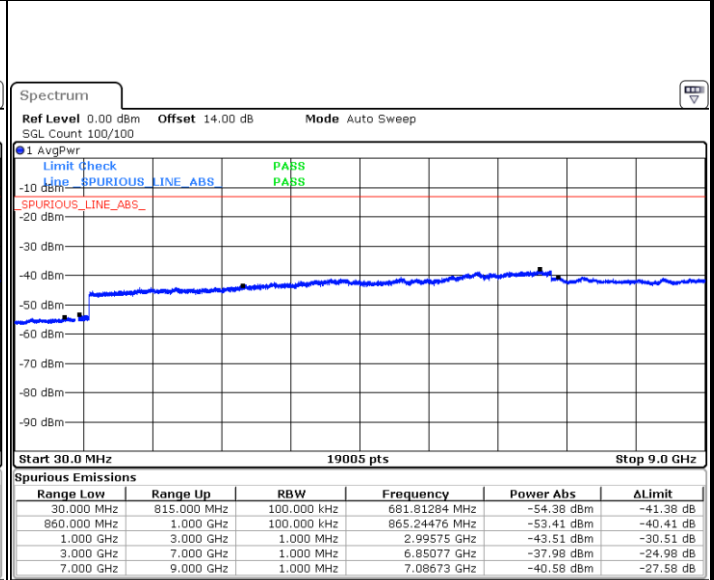

Lowest Channel / 16QAM

Date: 31.AUG.2019 11:29:50

LTE Band 25 / 20MHz

Middle Channel / QPSK

Middle Channel / 16QAM

Date: 31.AUG.2019 11:31:27

Date: 31.AUG.2019 11:32:23

Highest Channel / QPSK

Highest Channel / 16QAM

Date: 31.AUG.2019 11:38:40

Date: 31.AUG.2019 11:39:36

LTE Band 26 / 1.4MHz

Lowest Channel / QPSK

Date: 31.AUG.2019 17:45:05

Lowest Channel / 16QAM

Date: 31.AUG.2019 17:45:58

Middle Channel / QPSK

Date: 31.AUG.2019 17:46:51

Middle Channel / 16QAM

Date: 31.AUG.2019 17:47:44

LTE Band 26 / 1.4MHz

Highest Channel / QPSK

Highest Channel / 16QAM

LTE Band 26 / 3MHz