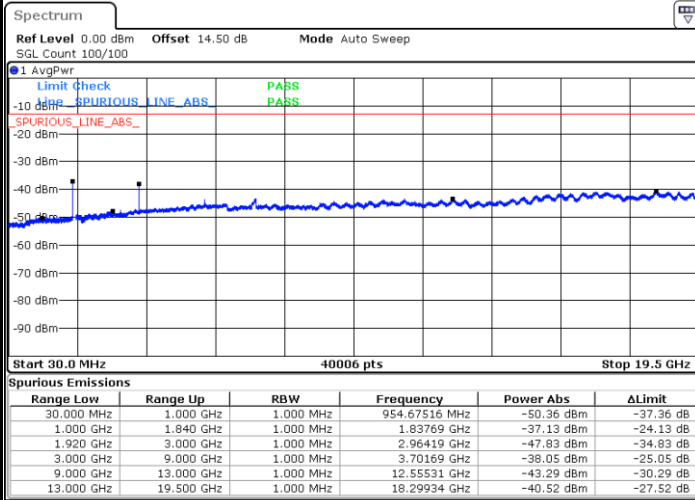

LTE Band 25 / 15MHz

Lowest Channel / QPSK

Lowest Channel / 16QAM

Date: 31.AUG.2019 11:16:30