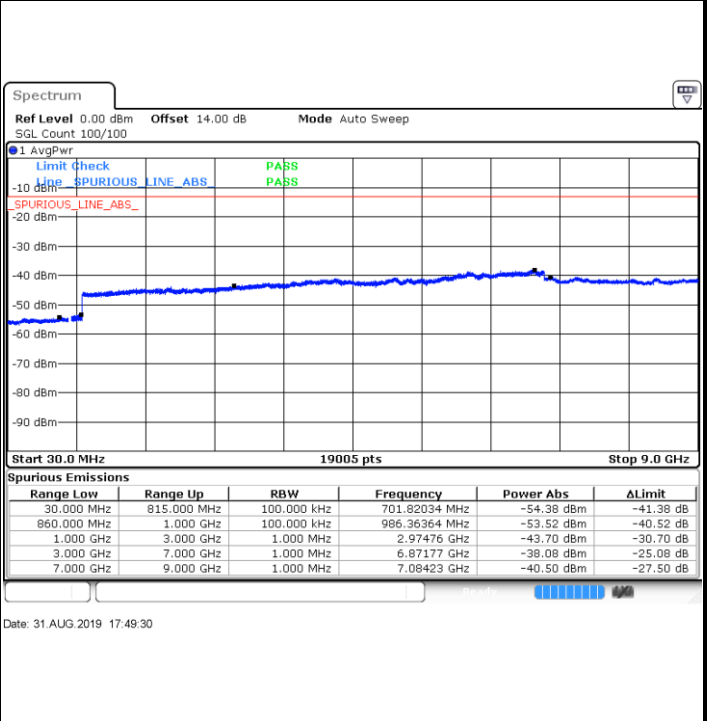

Highest Channel / 16QAM

Date: 31.AUG.2019 11:38:40

Date: 31.AUG.2019 11:39:36

LTE Band 26 / 1.4MHz

Lowest Channel / QPSK

Date: 31.AUG.2019 17:45:05

Lowest Channel / 16QAM

Date: 31.AUG.2019 17:45:58

Middle Channel / QPSK

Date: 31.AUG.2019 17:46:51

Middle Channel / 16QAM

Date: 31.AUG.2019 17:47:44

LTE Band 26 / 1.4MHz

Highest Channel / QPSK

Highest Channel / 16QAM

LTE Band 26 / 3MHz

Lowest Channel / QPSK

Lowest Channel / 16QAM

LTE Band 26 / 3MHz

Middle Channel / QPSK

Middle Channel / 16QAM

Date: 31.AUG.2019 17:52:09

Date: 31.AUG.2019 17:53:02

Highest Channel / QPSK

Highest Channel / 16QAM

Date: 31.AUG.2019 17:53:56

Date: 31.AUG.2019 17:54:49

LTE Band 26 / 5MHz

Lowest Channel / QPSK

Lowest Channel / 16QAM

Date: 31.AUG.2019 17:55:42

Date: 31.AUG.2019 17:56:35