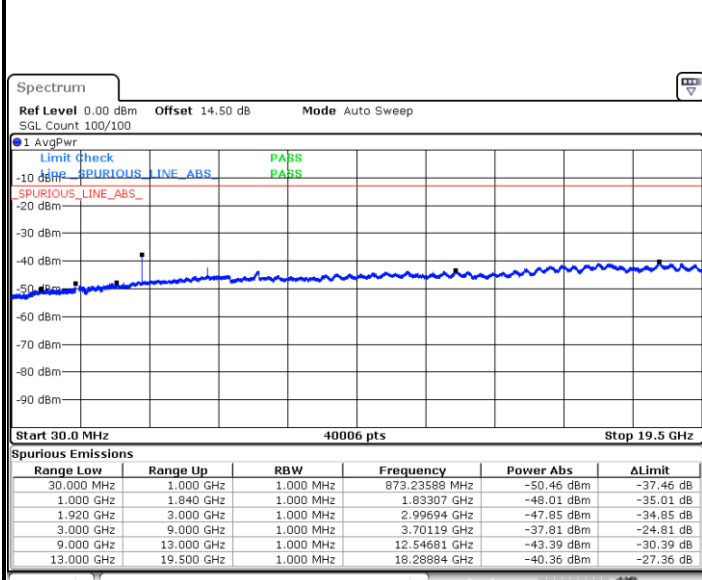

LTE Band 2 / 5MHz

Lowest Channel / QPSK

Lowest Channel / 16QAM

Date: 30.AUG.2019 23:06:55

Date: 30.AUG.2019 23:07:51

Middle Channel / QPSK

Middle Channel / 16QAM

Date: 30.AUG.2019 23:09:27

Date: 30.AUG.2019 23:10:23

LTE Band 2 / 5MHz

Highest Channel / QPSK

Date: 30.AUG.2019 23:16:34

Highest Channel / 16QAM

Date: 30.AUG.2019 23:17:30

LTE Band 2 / 10MHz

Lowest Channel / QPSK

Date: 30.AUG.2019 23:26:44

Lowest Channel / 16QAM

Date: 30.AUG.2019 23:27:39

LTE Band 2 / 10MHz

Middle Channel / QPSK

Middle Channel / 16QAM

Date: 30.AUG.2019 23:29:15

Date: 30.AUG.2019 23:30:11