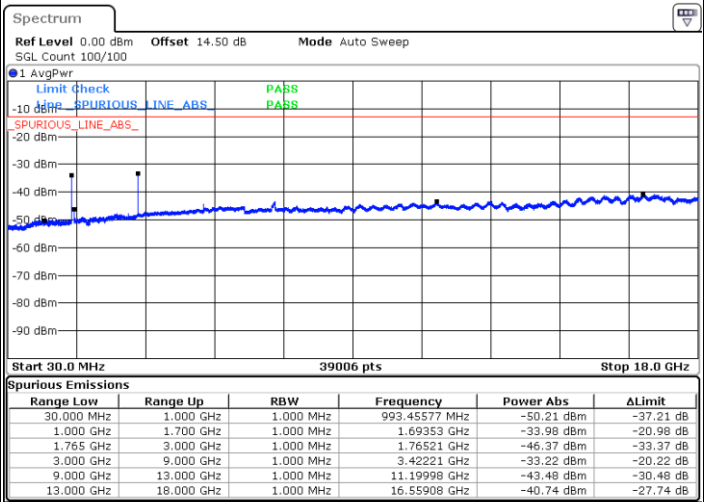

LTE Band 4 / 15MHz

Lowest Channel / QPSK

Lowest Channel / 16QAM

Date: 31.AUG.2019 02:49:42

Date: 31.AUG.2019 02:50:38

Middle Channel / QPSK

Middle Channel / 16QAM

Date: 31.AUG.2019 02:52:15

Date: 31.AUG.2019 02:53:12

LTE Band 4 / 15MHz

Highest Channel / QPSK

Date: 31.AUG.2019 02:59:30

Highest Channel / 16QAM

Date: 31.AUG.2019 03:00:27

LTE Band 4 / 20MHz

Lowest Channel / QPSK

Date: 31.AUG.2019 03:08:04

Lowest Channel / 16QAM

Date: 31.AUG.2019 03:09:01

LTE Band 4 / 20MHz

Middle Channel / QPSK

Middle Channel / 16QAM

Date: 31.AUG.2019 03:10:38

Date: 31.AUG.2019 03:11:36