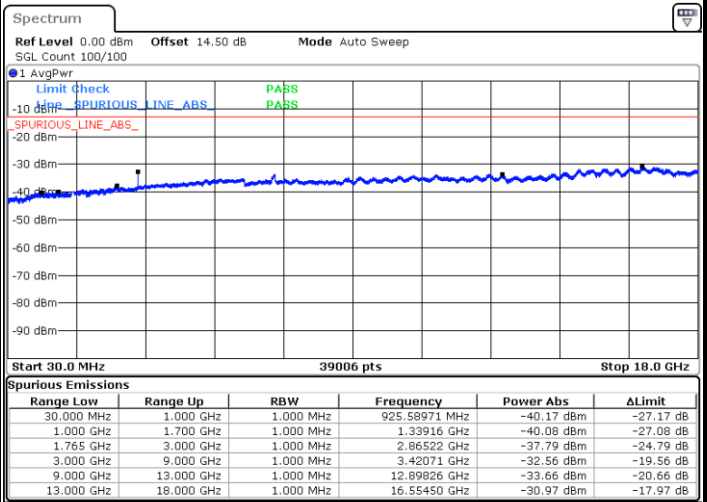

LTE Band 4 / 3MHz

Lowest Channel / QPSK

Lowest Channel / 16QAM

Date: 31.AUG.2019 01:32:32

Date: 31.AUG.2019 01:33:29