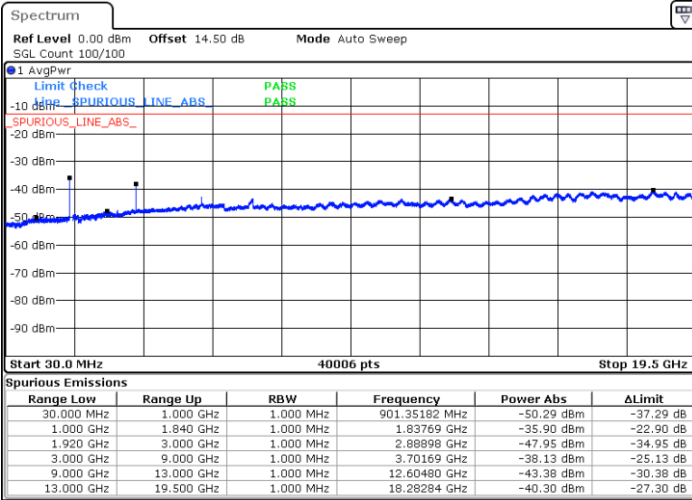

Highest Channel / QPSK

Highest Channel / 16QAM

Date: 30.AUG.2019 23:36:22

Date: 30.AUG.2019 23:37:17

LTE Band 2 / 15MHz

Lowest Channel / QPSK

Lowest Channel / 16QAM

Date: 31.AUG.2019 00:15:13

Date: 31.AUG.2019 00:16:08

Middle Channel / QPSK

Middle Channel / 16QAM

Date: 31.AUG.2019 00:17:45

Date: 31.AUG.2019 00:18:41

LTE Band 2 / 15MHz

Highest Channel / QPSK

Date: 31.AUG.2019 00:24:52