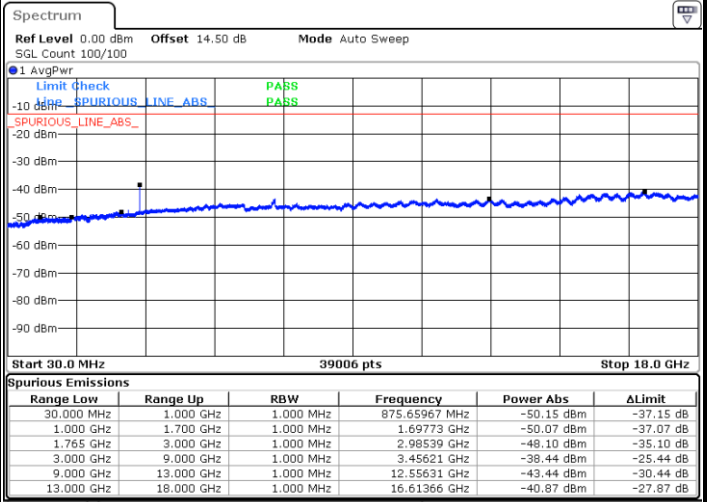

LTE Band 4 / 10MHz

Middle Channel / QPSK

Middle Channel / 16QAM

Date: 31.AUG.2019 02:32:17

Date: 31.AUG.2019 02:33:14