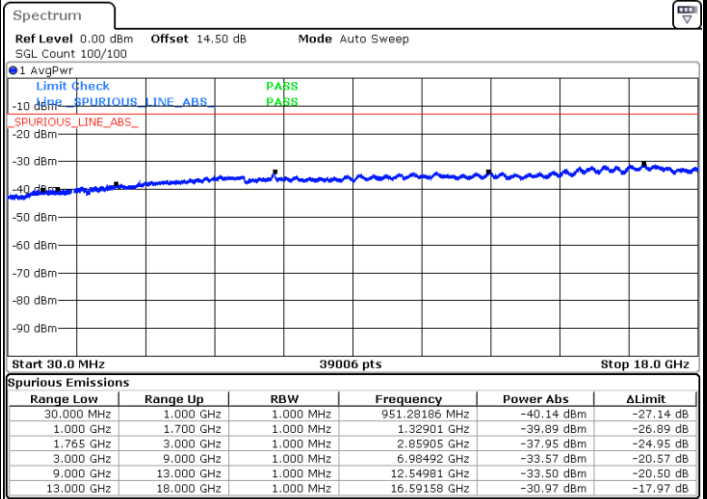

LTE Band 4 / 1.4MHz

Lowest Channel / QPSK

Lowest Channel / 16QAM

Date: 31.AUG.2019 01:14:34

Date: 31.AUG.2019 01:15:31

Middle Channel / QPSK

Middle Channel / 16QAM

Date: 31.AUG.2019 01:17:08

Date: 31.AUG.2019 01:18:05

LTE Band 4 / 1.4MHz

Highest Channel / QPSK

Highest Channel / 16QAM

Date: 31.AUG.2019 01:24:22

Date: 31.AUG.2019 01:25:19

LTE Band 4 / 3MHz

Lowest Channel / QPSK