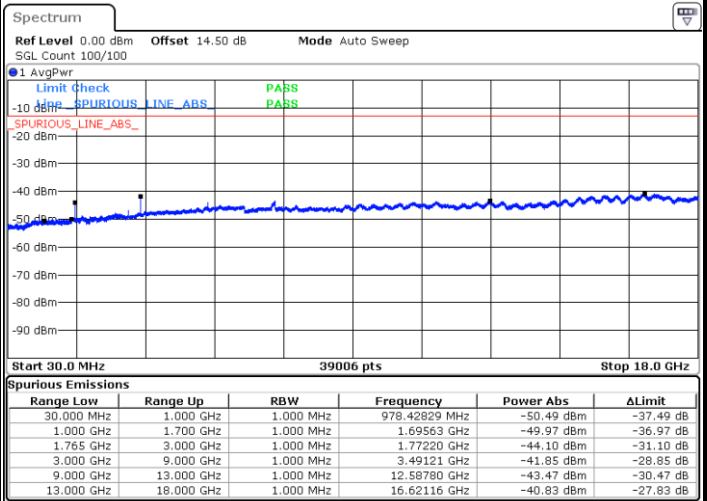

Highest Channel / 16QAM

Date: 31.AUG.2019 02:17:09

LTE Band 4 / 10MHz

Lowest Channel / QPSK

Date: 31.AUG.2019 02:29:43

Lowest Channel / 16QAM

Date: 31.AUG.2019 02:30:40

LTE Band 4 / 10MHz

Middle Channel / QPSK

Middle Channel / 16QAM

Date: 31.AUG.2019 02:32:17

Date: 31.AUG.2019 02:33:14

Highest Channel / QPSK

Highest Channel / 16QAM

Date: 31.AUG.2019 02:39:32

Date: 31.AUG.2019 02:40:29

LTE Band 4 / 15MHz

Lowest Channel / QPSK

Lowest Channel / 16QAM

Date: 31.AUG.2019 02:49:42

Date: 31.AUG.2019 02:50:38

Middle Channel / QPSK

Middle Channel / 16QAM

Date: 31.AUG.2019 02:52:15