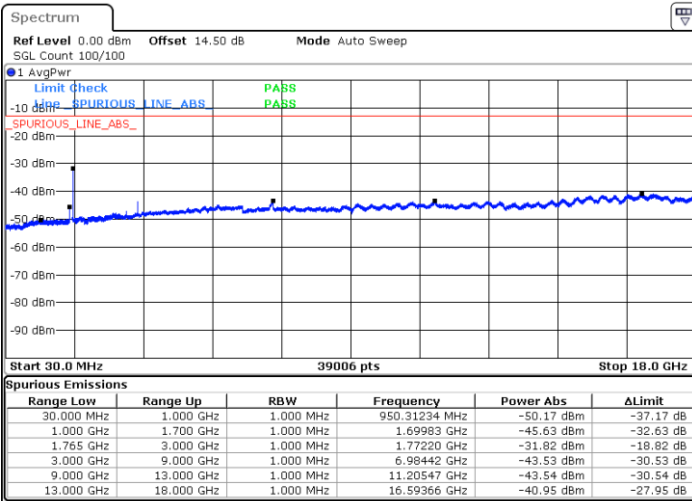

Date: 31.AUG.2019 02:53:12

LTE Band 4 / 15MHz

Highest Channel / QPSK

Date: 31.AUG.2019 02:59:30

Highest Channel / 16QAM

Date: 31.AUG.2019 03:00:27

LTE Band 4 / 20MHz

Lowest Channel / QPSK

Date: 31.AUG.2019 03:08:04

Lowest Channel / 16QAM

Date: 31.AUG.2019 03:09:01

LTE Band 4 / 20MHz

Middle Channel / QPSK

Middle Channel / 16QAM

Date: 31.AUG.2019 03:10:38

Date: 31.AUG.2019 03:11:36

Highest Channel / QPSK

Highest Channel / 16QAM

Date: 31.AUG.2019 03:17:53

Date: 31.AUG.2019 03:18:50

LTE Band 5 / 1.4MHz

Lowest Channel / QPSK

Lowest Channel / 16QAM

Date: 31.AUG.2019 04:44:38