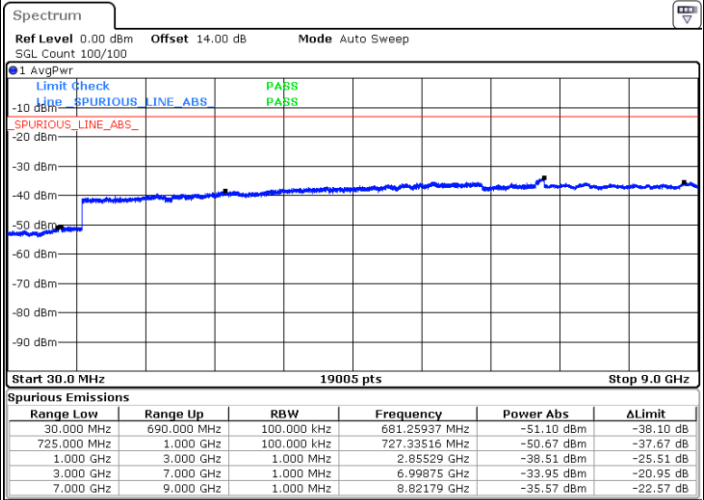

Highest Channel / QPSK

Date: 31.AUG.2019 06:00:52

Highest Channel / 16QAM

Date: 31.AUG.2019 06:01:49

LTE Band 12 / 1.4MHz

Lowest Channel / QPSK

Date: 31.AUG.2019 07:23:57

Lowest Channel / 16QAM

Date: 31.AUG.2019 07:24:54

Middle Channel / QPSK

Date: 31.AUG.2019 07:26:31

Middle Channel / 16QAM

Date: 31.AUG.2019 07:27:28

LTE Band 12 / 1.4MHz

Highest Channel / QPSK

Date: 31.AUG.2019 07:33:44

Highest Channel / 16QAM

Date: 31.AUG.2019 07:34:40

LTE Band 12 / 3MHz

Lowest Channel / QPSK

Date: 31.AUG.2019 07:40:55

Lowest Channel / 16QAM

Date: 31.AUG.2019 07:41:51

LTE Band 12 / 3MHz