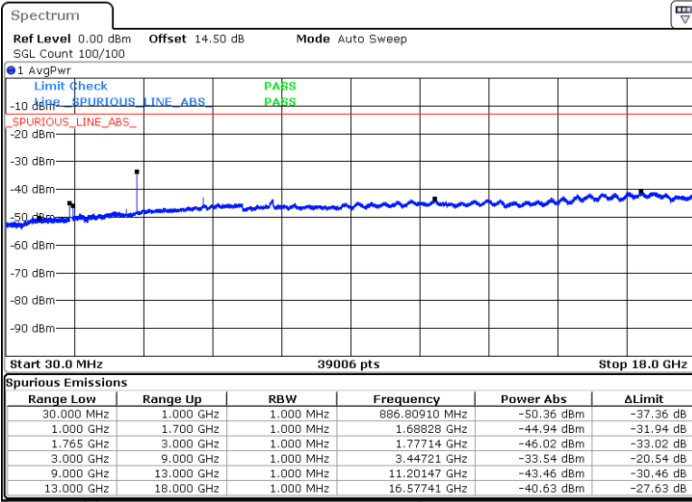

Date: 31.AUG.2019 02:53:12

LTE Band 4 / 15MHz

Highest Channel / QPSK

Date: 31.AUG.2019 02:59:30

Highest Channel / 16QAM

Date: 31.AUG.2019 03:00:27

LTE Band 4 / 20MHz

Lowest Channel / QPSK

Date: 31.AUG.2019 03:08:04

Lowest Channel / 16QAM

Date: 31.AUG.2019 03:09:01

LTE Band 4 / 20MHz

Middle Channel / QPSK

Middle Channel / 16QAM

Date: 31.AUG.2019 03:10:38

Date: 31.AUG.2019 03:11:36

Highest Channel / QPSK

Highest Channel / 16QAM

Date: 31.AUG.2019 03:17:53

Date: 31.AUG.2019 03:18:50

LTE Band 5 / 1.4MHz

Lowest Channel / QPSK

Lowest Channel / 16QAM

Date: 31.AUG.2019 04:44:38