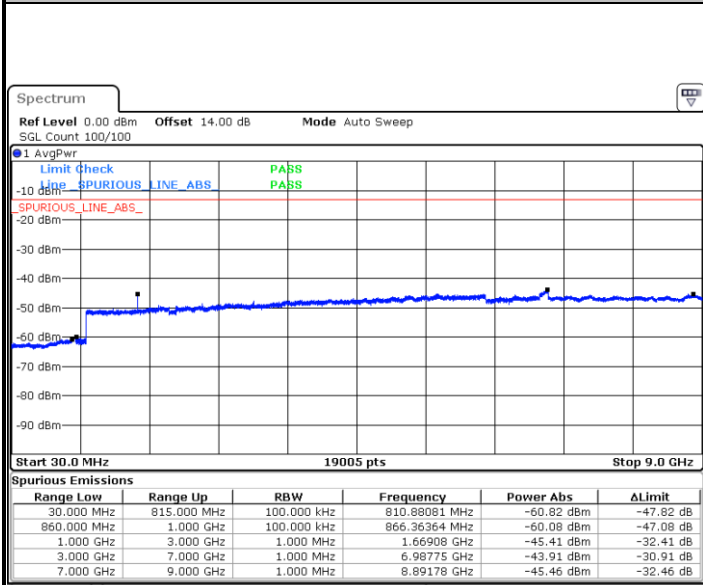

LTE Band 5 / 5MHz

Lowest Channel / QPSK

Date: 31.AUG.2019 05:26:41

Lowest Channel / 16QAM

Date: 31.AUG.2019 05:27:37

Middle Channel / QPSK

Date: 31.AUG.2019 05:29:15

Middle Channel / 16QAM

Date: 31.AUG.2019 05:30:12

LTE Band 5 / 5MHz

Highest Channel / QPSK

Date: 31.AUG.2019 05:38:28

Highest Channel / 16QAM

Date: 31.AUG.2019 05:39:25

LTE Band 5 / 10MHz

Lowest Channel / QPSK