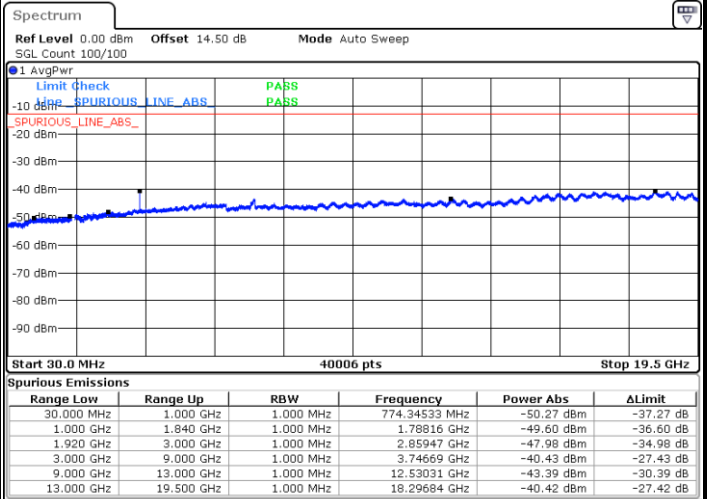

Highest Channel / QPSK

Highest Channel / 16QAM

Date: 30.AUG.2019 23:36:22

Date: 30.AUG.2019 23:37:17

LTE Band 2 / 15MHz

Lowest Channel / QPSK

Lowest Channel / 16QAM

Date: 31.AUG.2019 00:15:13

Date: 31.AUG.2019 00:16:08

Middle Channel / QPSK

Middle Channel / 16QAM

Date: 31.AUG.2019 00:17:45

Date: 31.AUG.2019 00:18:41

LTE Band 2 / 15MHz

Highest Channel / QPSK

Date: 31.AUG.2019 00:24:52