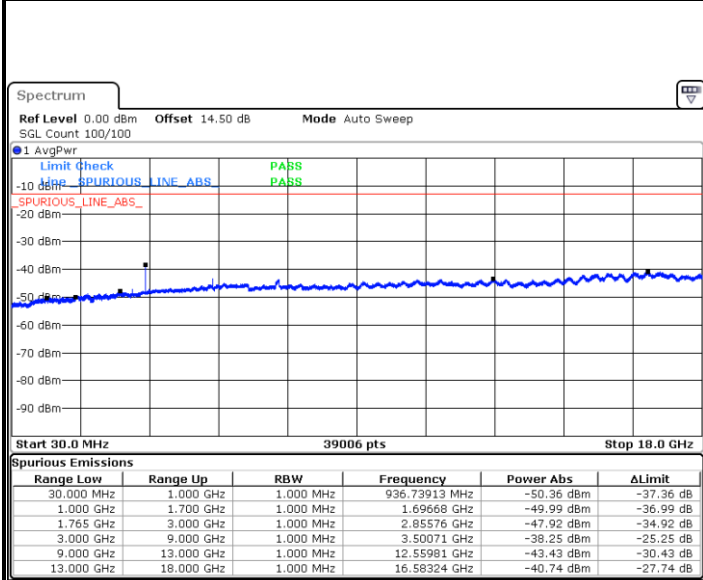

Highest Channel / QPSK

Highest Channel / 16QAM

Date: 31.AUG.2019 01:42:21

Date: 31.AUG.2019 01:43:17

LTE Band 4 / 5MHz

Lowest Channel / QPSK

Lowest Channel / 16QAM

Date: 31.AUG.2019 02:06:23

Date: 31.AUG.2019 02:07:20

Middle Channel / QPSK

Middle Channel / 16QAM

Date: 31.AUG.2019 02:08:58

Date: 31.AUG.2019 02:09:54

LTE Band 4 / 5MHz

Highest Channel / QPSK

Date: 31.AUG.2019 02:16:12

Highest Channel / 16QAM

Date: 31.AUG.2019 02:17:09

LTE Band 4 / 10MHz

Lowest Channel / QPSK

Date: 31.AUG.2019 02:29:43

Lowest Channel / 16QAM

Date: 31.AUG.2019 02:30:40

LTE Band 4 / 10MHz