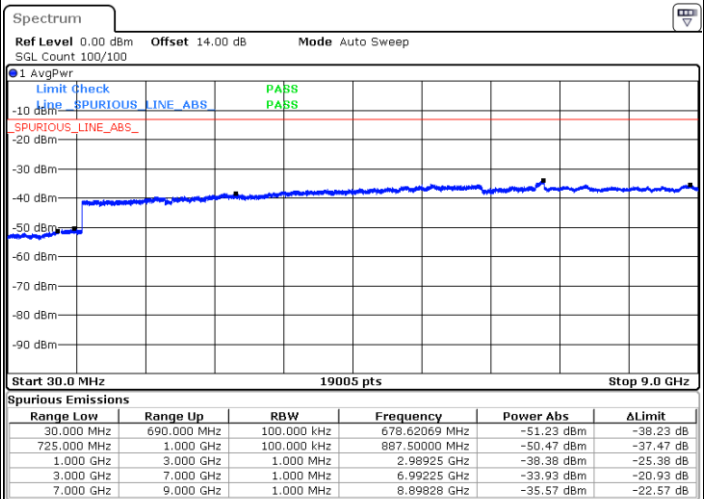

Date: 31.AUG.2019 07:24:54

Middle Channel / QPSK

Date: 31.AUG.2019 07:26:31

Middle Channel / 16QAM

Date: 31.AUG.2019 07:27:28

LTE Band 12 / 1.4MHz

Highest Channel / QPSK

Date: 31.AUG.2019 07:33:44

Highest Channel / 16QAM

Date: 31.AUG.2019 07:34:40

LTE Band 12 / 3MHz

Lowest Channel / QPSK

Date: 31.AUG.2019 07:40:55

Lowest Channel / 16QAM

Date: 31.AUG.2019 07:41:51

LTE Band 12 / 3MHz