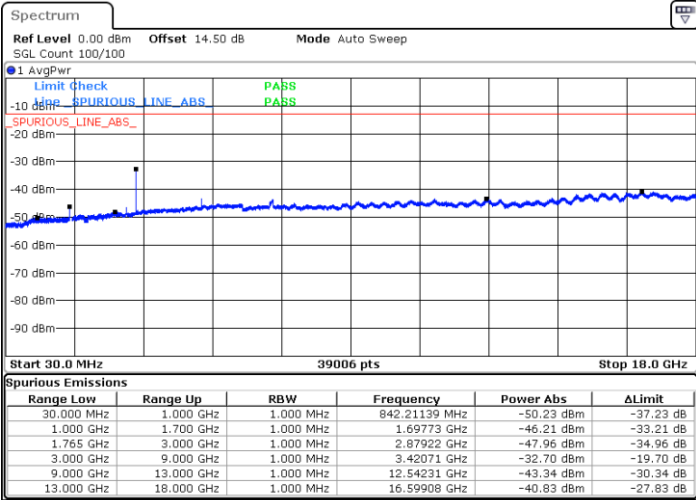

Highest Channel / QPSK

Highest Channel / 16QAM

Date: 31.AUG.2019 01:42:21

Date: 31.AUG.2019 01:43:17

LTE Band 4 / 5MHz

Lowest Channel / QPSK

Lowest Channel / 16QAM

Date: 31.AUG.2019 02:06:23

Date: 31.AUG.2019 02:07:20

Middle Channel / QPSK

Middle Channel / 16QAM

Date: 31.AUG.2019 02:08:58

Date: 31.AUG.2019 02:09:54

LTE Band 4 / 5MHz

Highest Channel / QPSK

Date: 31.AUG.2019 02:16:12