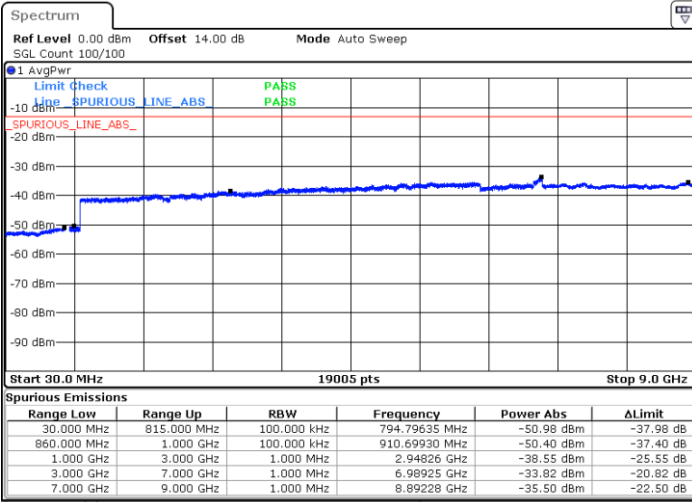

LTE Band 5 / 3MHz

Middle Channel / QPSK

Middle Channel / 16QAM

Date: 31.AUG.2019 05:08:15

Date: 31.AUG.2019 05:09:12