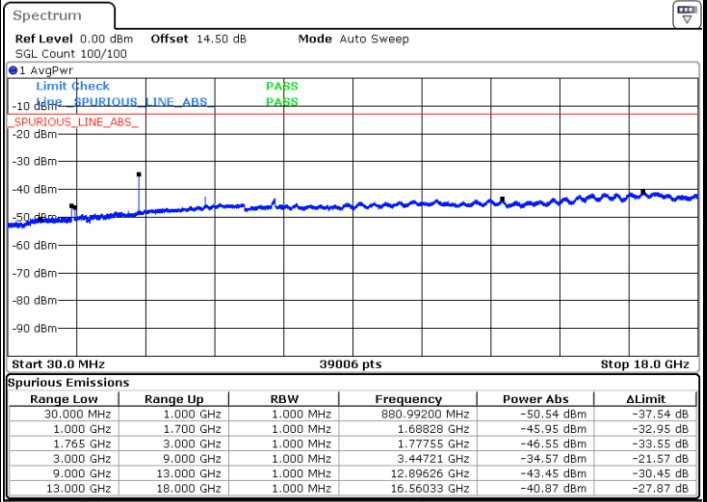

Date: 31.AUG.2019 02:53:12

LTE Band 4 / 15MHz

Highest Channel / QPSK

Date: 31.AUG.2019 02:59:30

Highest Channel / 16QAM

Date: 31.AUG.2019 03:00:27

LTE Band 4 / 20MHz

Lowest Channel / QPSK

Date: 31.AUG.2019 03:08:04

Lowest Channel / 16QAM

Date: 31.AUG.2019 03:09:01

LTE Band 4 / 20MHz

Middle Channel / QPSK

Middle Channel / 16QAM

Date: 31.AUG.2019 03:10:38

Date: 31.AUG.2019 03:11:36

Highest Channel / QPSK

Highest Channel / 16QAM

Date: 31.AUG.2019 03:17:53

Date: 31.AUG.2019 03:18:50

LTE Band 5 / 1.4MHz

Lowest Channel / QPSK

Lowest Channel / 16QAM

Date: 31.AUG.2019 04:44:38