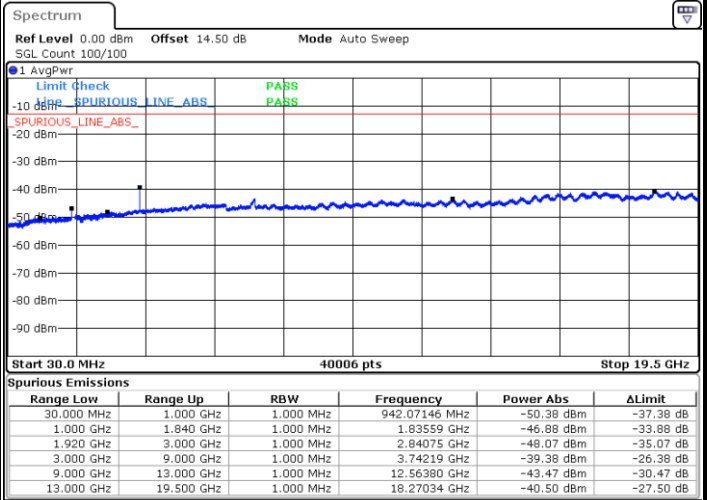

LTE Band 2 / 20MHz

Middle Channel / QPSK

Middle Channel / 16QAM

Date: 31.AUG.2019 00:41:27

Date: 31.AUG.2019 00:42:23