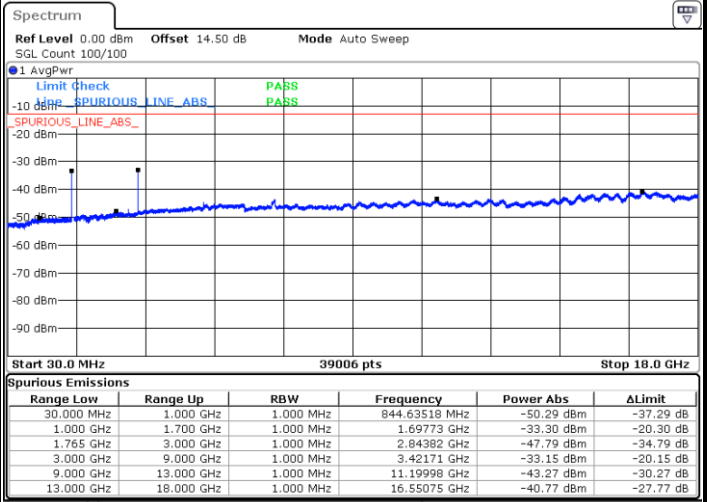

Highest Channel / 16QAM

Date: 31.AUG.2019 02:17:09

LTE Band 4 / 10MHz

Lowest Channel / QPSK

Date: 31.AUG.2019 02:29:43

Lowest Channel / 16QAM

Date: 31.AUG.2019 02:30:40

LTE Band 4 / 10MHz

Middle Channel / QPSK

Middle Channel / 16QAM

Date: 31.AUG.2019 02:32:17

Date: 31.AUG.2019 02:33:14

Highest Channel / QPSK

Highest Channel / 16QAM

Date: 31.AUG.2019 02:39:32

Date: 31.AUG.2019 02:40:29

LTE Band 4 / 15MHz

Lowest Channel / QPSK

Lowest Channel / 16QAM

Date: 31.AUG.2019 02:49:42

Date: 31.AUG.2019 02:50:38

Middle Channel / QPSK

Middle Channel / 16QAM

Date: 31.AUG.2019 02:52:15