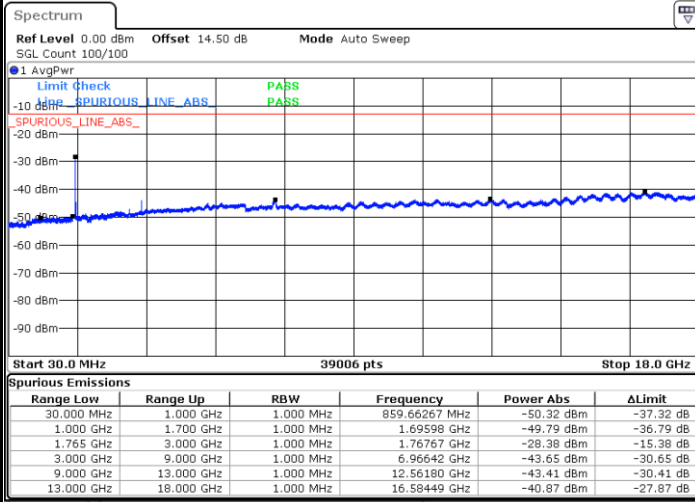

LTE Band 4 / 15MHz

Lowest Channel / QPSK

Lowest Channel / 16QAM

Date: 31.AUG.2019 02:49:42

Date: 31.AUG.2019 02:50:38

Middle Channel / QPSK

Middle Channel / 16QAM

Date: 31.AUG.2019 02:52:15

Date: 31.AUG.2019 02:53:12

LTE Band 4 / 15MHz

Highest Channel / QPSK

Date: 31.AUG.2019 02:59:30

Highest Channel / 16QAM

Date: 31.AUG.2019 03:00:27

LTE Band 4 / 20MHz

Lowest Channel / QPSK