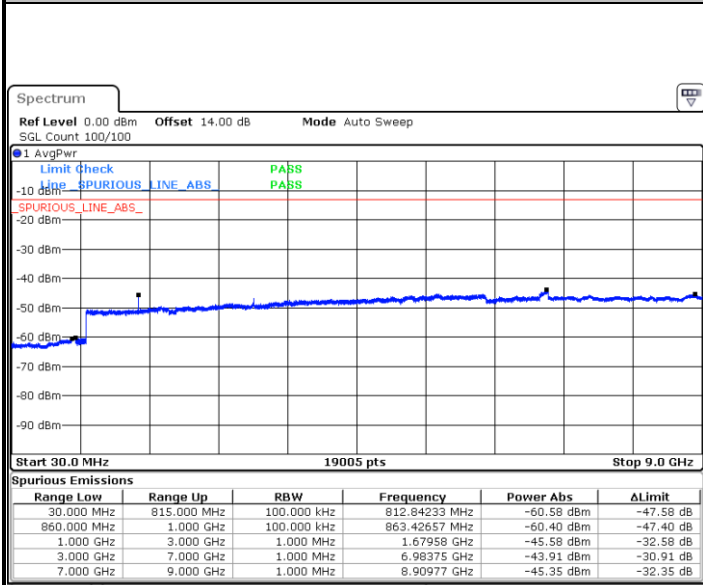

Date: 31.AUG.2019 05:30:12

LTE Band 5 / 5MHz

Highest Channel / QPSK

Date: 31.AUG.2019 05:38:28

Highest Channel / 16QAM

Date: 31.AUG.2019 05:39:25

LTE Band 5 / 10MHz

Lowest Channel / QPSK

Date: 31.AUG.2019 05:49:07

Lowest Channel / 16QAM

Date: 31.AUG.2019 05:50:04

LTE Band 5 / 10MHz

Middle Channel / QPSK

Date: 31.AUG.2019 05:51:41

Middle Channel / 16QAM

Date: 31.AUG.2019 05:52:38

Highest Channel / QPSK

Date: 31.AUG.2019 06:00:52

Highest Channel / 16QAM

Date: 31.AUG.2019 06:01:49

LTE Band 12 / 1.4MHz

Lowest Channel / QPSK

Date: 31.AUG.2019 07:23:57

Lowest Channel / 16QAM