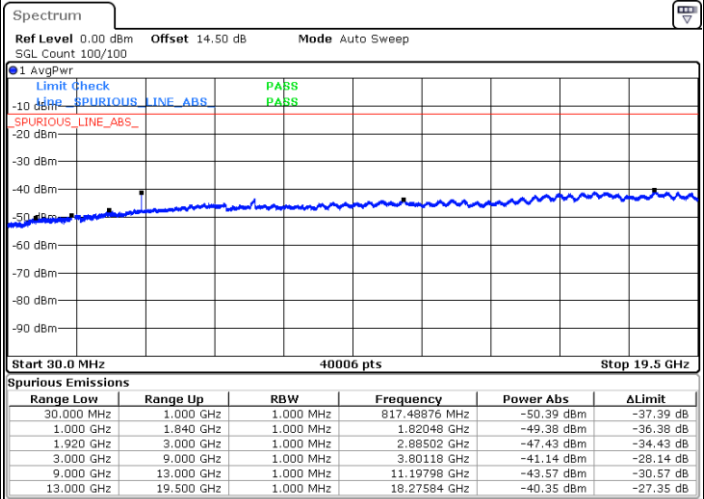

Date: 30.AUG.2019 23:26:44

Lowest Channel / 16QAM

Date: 30.AUG.2019 23:27:39

LTE Band 2 / 10MHz

Middle Channel / QPSK

Middle Channel / 16QAM

Date: 30.AUG.2019 23:29:15

Date: 30.AUG.2019 23:30:11

Highest Channel / QPSK

Highest Channel / 16QAM

Date: 30.AUG.2019 23:36:22

Date: 30.AUG.2019 23:37:17

LTE Band 2 / 15MHz

Lowest Channel / QPSK

Lowest Channel / 16QAM

Date: 31.AUG.2019 00:15:13