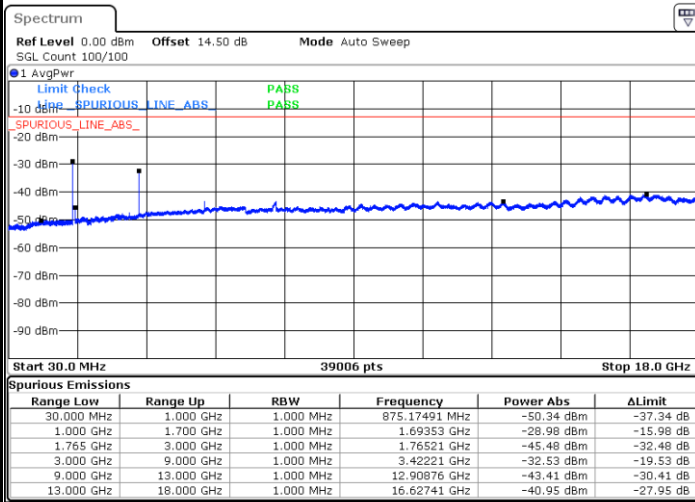

Date: 31.AUG.2019 02:53:12

LTE Band 4 / 15MHz

Highest Channel / QPSK

Date: 31.AUG.2019 02:59:30

Highest Channel / 16QAM

Date: 31.AUG.2019 03:00:27

LTE Band 4 / 20MHz

Lowest Channel / QPSK