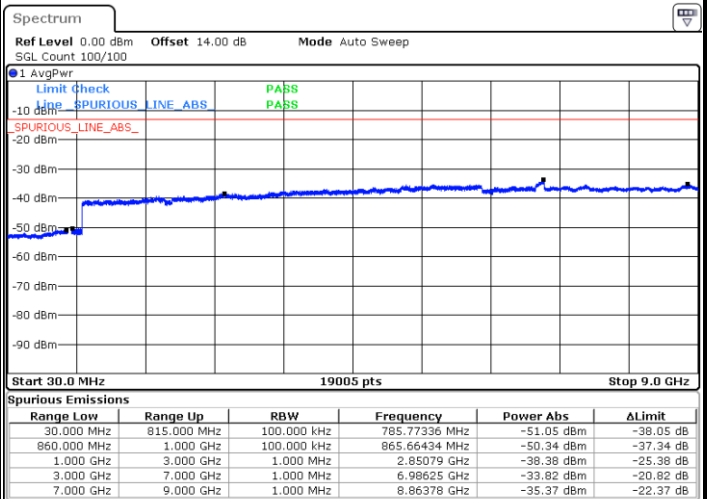

Highest Channel / QPSK

Highest Channel / 16QAM

Date: 31.AUG.2019 03:17:53

Date: 31.AUG.2019 03:18:50

LTE Band 5 / 1.4MHz

Lowest Channel / QPSK

Lowest Channel / 16QAM

Date: 31.AUG.2019 04:44:38

Date: 31.AUG.2019 04:45:35

Middle Channel / QPSK

Middle Channel / 16QAM

Date: 31.AUG.2019 04:47:13

Date: 31.AUG.2019 04:48:10

LTE Band 5 / 1.4MHz

Highest Channel / QPSK

Highest Channel / 16QAM

Date: 31.AUG.2019 04:56:26

Date: 31.AUG.2019 04:57:23

LTE Band 5 / 3MHz

Lowest Channel / QPSK

Lowest Channel / 16QAM

Date: 31.AUG.2019 05:05:40

Date: 31.AUG.2019 05:06:37

LTE Band 5 / 3MHz