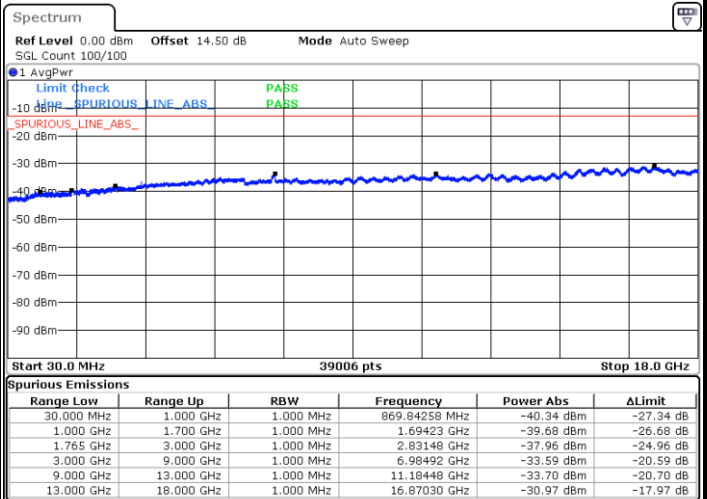

Date: 31.AUG.2019 01:18:05

LTE Band 4 / 1.4MHz

Highest Channel / QPSK

Highest Channel / 16QAM

Date: 31.AUG.2019 01:24:22

Date: 31.AUG.2019 01:25:19

LTE Band 4 / 3MHz

Lowest Channel / QPSK

Lowest Channel / 16QAM

Date: 31.AUG.2019 01:32:32

Date: 31.AUG.2019 01:33:29

LTE Band 4 / 3MHz

Middle Channel / QPSK

Middle Channel / 16QAM

Date: 31.AUG.2019 01:35:06

Date: 31.AUG.2019 01:36:03

Highest Channel / QPSK

Highest Channel / 16QAM

Date: 31.AUG.2019 01:42:21

Date: 31.AUG.2019 01:43:17

LTE Band 4 / 5MHz

Lowest Channel / QPSK

Lowest Channel / 16QAM

Date: 31.AUG.2019 02:06:23