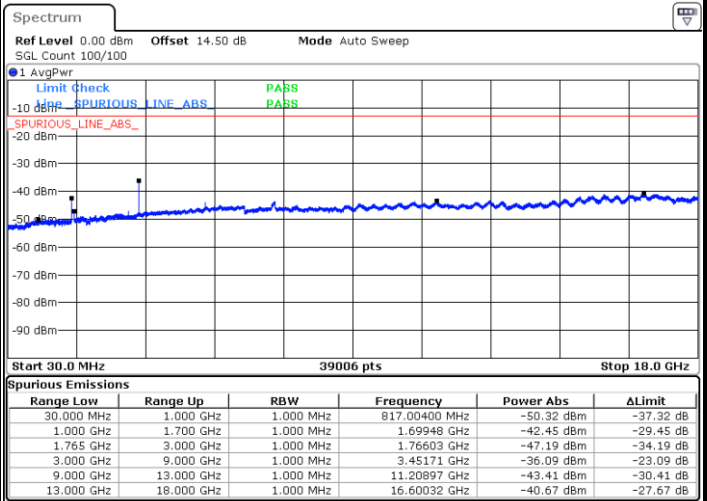

LTE Band 4 / 15MHz

Lowest Channel / QPSK

Lowest Channel / 16QAM

Date: 31.AUG.2019 02:49:42

Date: 31.AUG.2019 02:50:38

Middle Channel / QPSK

Middle Channel / 16QAM

Date: 31.AUG.2019 02:52:15

Date: 31.AUG.2019 02:53:12

LTE Band 4 / 15MHz

Highest Channel / QPSK

Date: 31.AUG.2019 02:59:30

Highest Channel / 16QAM

Date: 31.AUG.2019 03:00:27

LTE Band 4 / 20MHz

Lowest Channel / QPSK