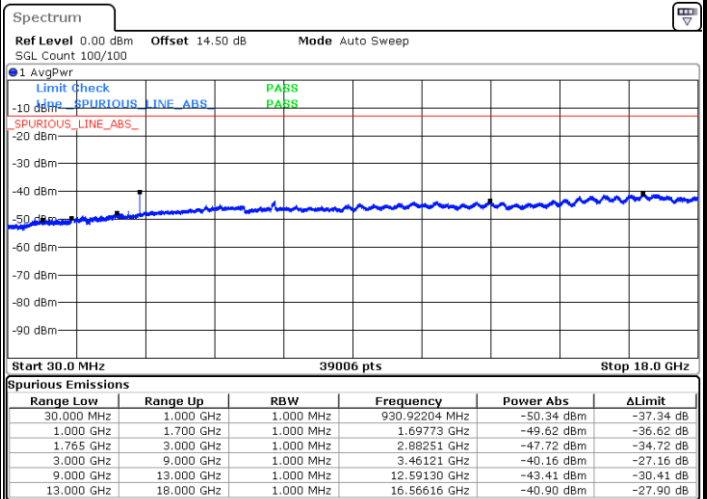

Highest Channel / QPSK

Highest Channel / 16QAM

Date: 31.AUG.2019 01:42:21

Date: 31.AUG.2019 01:43:17

LTE Band 4 / 5MHz

Lowest Channel / QPSK

Lowest Channel / 16QAM

Date: 31.AUG.2019 02:06:23

Date: 31.AUG.2019 02:07:20

Middle Channel / QPSK

Middle Channel / 16QAM

Date: 31.AUG.2019 02:08:58

Date: 31.AUG.2019 02:09:54

LTE Band 4 / 5MHz

Highest Channel / QPSK

Date: 31.AUG.2019 02:16:12