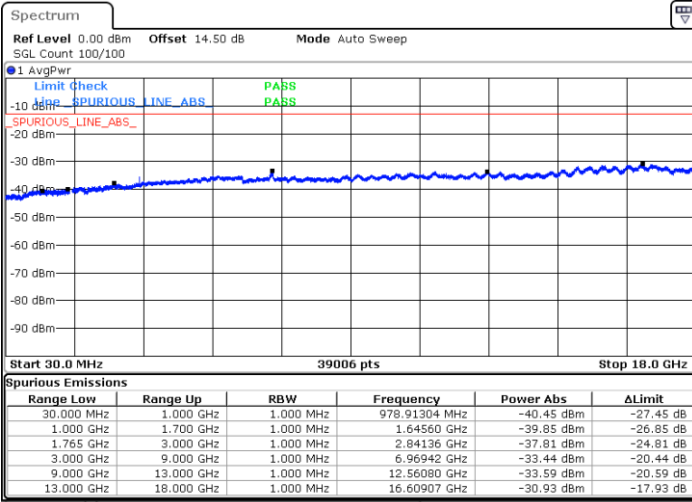

LTE Band 4 / 1.4MHz

Lowest Channel / QPSK

Lowest Channel / 16QAM

Date: 31.AUG.2019 01:14:34

Date: 31.AUG.2019 01:15:31

Middle Channel / QPSK

Middle Channel / 16QAM

Date: 31.AUG.2019 01:17:08

Date: 31.AUG.2019 01:18:05

LTE Band 4 / 1.4MHz

Highest Channel / QPSK

Highest Channel / 16QAM

Date: 31.AUG.2019 01:24:22

Date: 31.AUG.2019 01:25:19

LTE Band 4 / 3MHz

Lowest Channel / QPSK