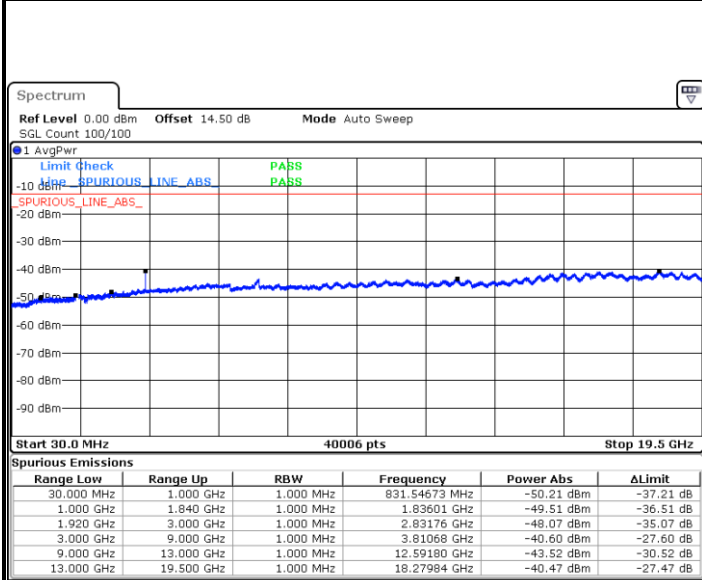

LTE Band 2 / 5MHz

Lowest Channel / QPSK

Lowest Channel / 16QAM

Date: 30.AUG.2019 23:06:55

Date: 30.AUG.2019 23:07:51

Middle Channel / QPSK

Middle Channel / 16QAM

Date: 30.AUG.2019 23:09:27

Date: 30.AUG.2019 23:10:23

LTE Band 2 / 5MHz

Highest Channel / QPSK

Date: 30.AUG.2019 23:16:34

Highest Channel / 16QAM

Date: 30.AUG.2019 23:17:30

LTE Band 2 / 10MHz

Lowest Channel / QPSK