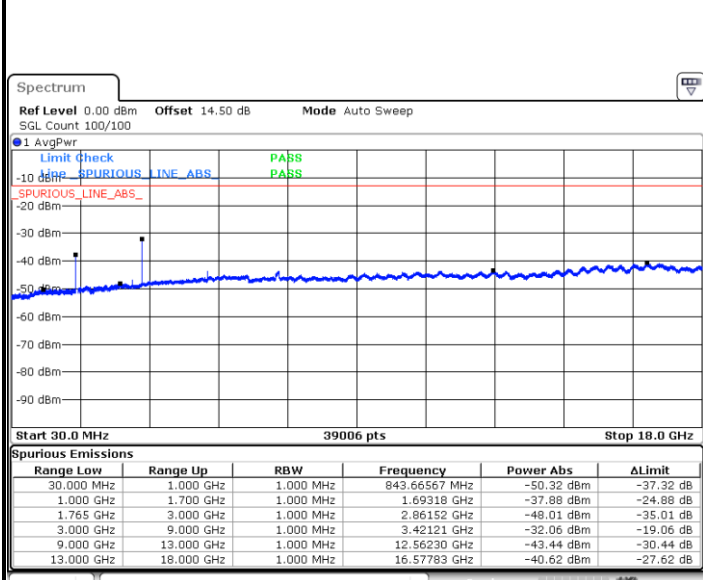

Highest Channel / QPSK

Highest Channel / 16QAM

Date: 31.AUG.2019 01:42:21

Date: 31.AUG.2019 01:43:17

LTE Band 4 / 5MHz

Lowest Channel / QPSK

Lowest Channel / 16QAM

Date: 31.AUG.2019 02:06:23

Date: 31.AUG.2019 02:07:20

Middle Channel / QPSK

Middle Channel / 16QAM

Date: 31.AUG.2019 02:08:58

Date: 31.AUG.2019 02:09:54

LTE Band 4 / 5MHz

Highest Channel / QPSK

Date: 31.AUG.2019 02:16:12

Highest Channel / 16QAM

Date: 31.AUG.2019 02:17:09

LTE Band 4 / 10MHz

Lowest Channel / QPSK

Date: 31.AUG.2019 02:29:43

Lowest Channel / 16QAM

Date: 31.AUG.2019 02:30:40

LTE Band 4 / 10MHz