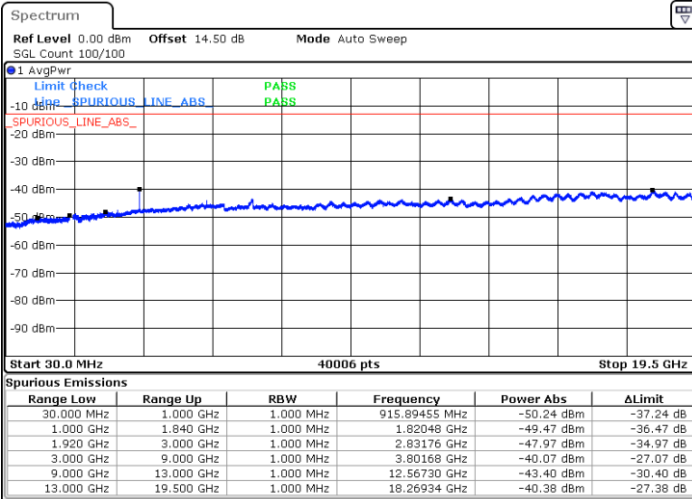

Date: 30.AUG.2019 23:10:23

LTE Band 2 / 5MHz

Highest Channel / QPSK

Date: 30.AUG.2019 23:16:34

Highest Channel / 16QAM

Date: 30.AUG.2019 23:17:30

LTE Band 2 / 10MHz

Lowest Channel / QPSK

Date: 30.AUG.2019 23:26:44

Lowest Channel / 16QAM

Date: 30.AUG.2019 23:27:39

LTE Band 2 / 10MHz

Middle Channel / QPSK

Middle Channel / 16QAM

Date: 30.AUG.2019 23:29:15

Date: 30.AUG.2019 23:30:11

Highest Channel / QPSK

Highest Channel / 16QAM

Date: 30.AUG.2019 23:36:22

Date: 30.AUG.2019 23:37:17

LTE Band 2 / 15MHz

Lowest Channel / QPSK

Lowest Channel / 16QAM

Date: 31.AUG.2019 00:15:13