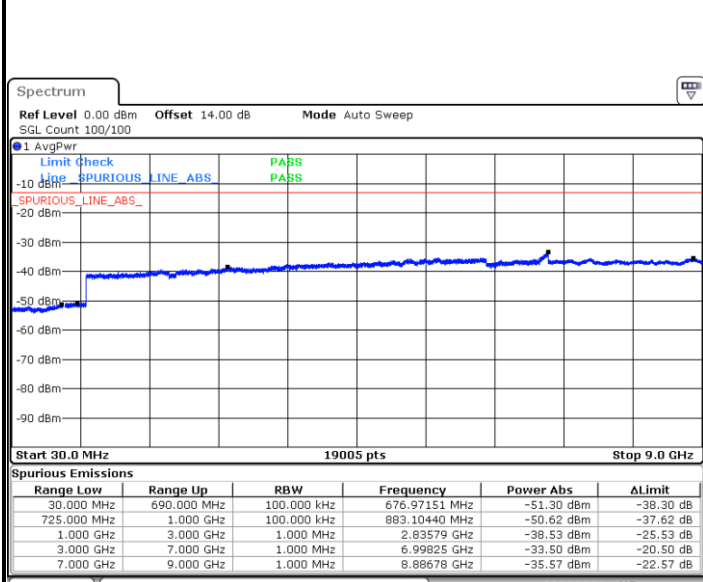

Date: 31.AUG.2019 05:30:12

LTE Band 5 / 5MHz

Highest Channel / QPSK

Date: 31.AUG.2019 05:38:28

Highest Channel / 16QAM

Date: 31.AUG.2019 05:39:25

LTE Band 5 / 10MHz

Lowest Channel / QPSK

Date: 31.AUG.2019 05:49:07

Lowest Channel / 16QAM

Date: 31.AUG.2019 05:50:04

LTE Band 5 / 10MHz

Middle Channel / QPSK

Date: 31.AUG.2019 05:51:41

Middle Channel / 16QAM

Date: 31.AUG.2019 05:52:38

Highest Channel / QPSK

Date: 31.AUG.2019 06:00:52

Highest Channel / 16QAM

Date: 31.AUG.2019 06:01:49

LTE Band 12 / 1.4MHz

Lowest Channel / QPSK

Date: 31.AUG.2019 07:23:57

Lowest Channel / 16QAM

Date: 31.AUG.2019 07:24:54

Middle Channel / QPSK

Date: 31.AUG.2019 07:26:31

Middle Channel / 16QAM

Date: 31.AUG.2019 07:27:28

LTE Band 12 / 1.4MHz

Highest Channel / QPSK

Date: 31.AUG.2019 07:33:44