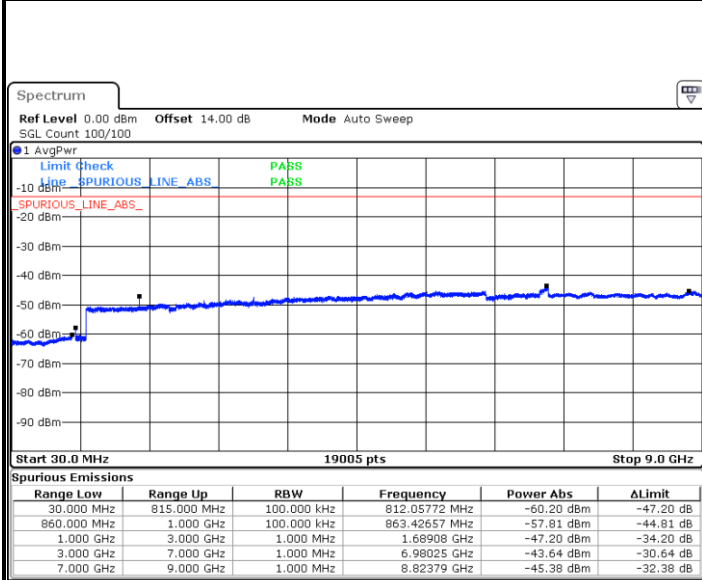

LTE Band 5 / 5MHz

Lowest Channel / QPSK

Date: 31.AUG.2019 05:26:41

Lowest Channel / 16QAM

Date: 31.AUG.2019 05:27:37

Middle Channel / QPSK

Date: 31.AUG.2019 05:29:15

Middle Channel / 16QAM

Date: 31.AUG.2019 05:30:12

LTE Band 5 / 5MHz

Highest Channel / QPSK

Date: 31.AUG.2019 05:38:28

Highest Channel / 16QAM

Date: 31.AUG.2019 05:39:25

LTE Band 5 / 10MHz

Lowest Channel / QPSK