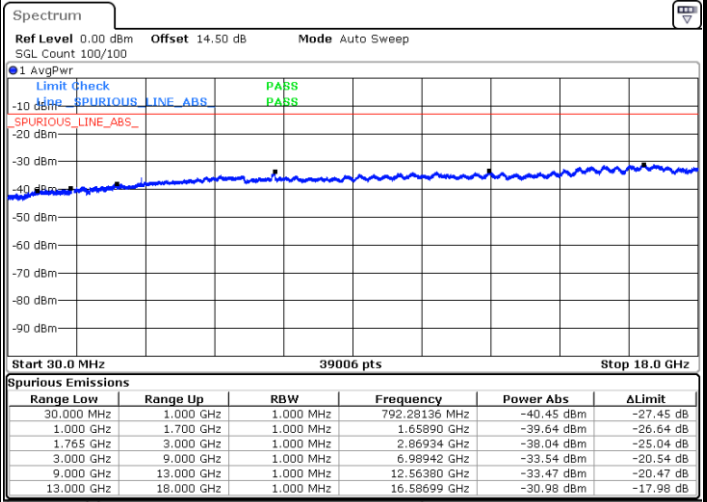

LTE Band 4 / 1.4MHz

Lowest Channel / QPSK

Lowest Channel / 16QAM

Date: 31.AUG.2019 01:14:34

Date: 31.AUG.2019 01:15:31

Middle Channel / QPSK

Middle Channel / 16QAM

Date: 31.AUG.2019 01:17:08

Date: 31.AUG.2019 01:18:05

LTE Band 4 / 1.4MHz

Highest Channel / QPSK

Highest Channel / 16QAM

Date: 31.AUG.2019 01:24:22

Date: 31.AUG.2019 01:25:19

LTE Band 4 / 3MHz

Lowest Channel / QPSK