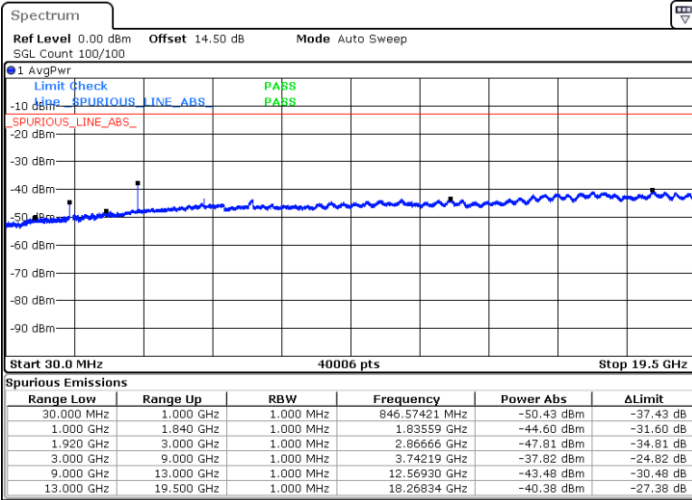

LTE Band 2 / 20MHz

Middle Channel / QPSK

Middle Channel / 16QAM

Date: 31.AUG.2019 00:41:27

Date: 31.AUG.2019 00:42:23