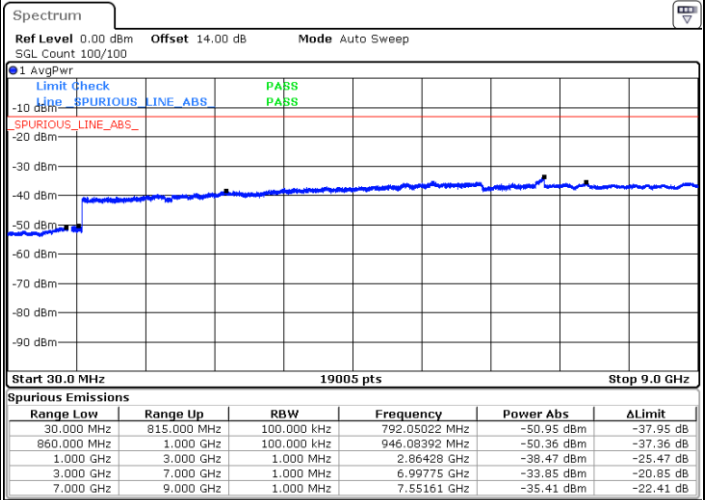

Date: 31.AUG.2019 03:08:04

Lowest Channel / 16QAM

Date: 31.AUG.2019 03:09:01

LTE Band 4 / 20MHz

Middle Channel / QPSK

Middle Channel / 16QAM

Date: 31.AUG.2019 03:10:38

Date: 31.AUG.2019 03:11:36

Highest Channel / QPSK

Highest Channel / 16QAM

Date: 31.AUG.2019 03:17:53

Date: 31.AUG.2019 03:18:50

LTE Band 5 / 1.4MHz

Lowest Channel / QPSK

Lowest Channel / 16QAM

Date: 31.AUG.2019 04:44:38

Date: 31.AUG.2019 04:45:35

Middle Channel / QPSK

Middle Channel / 16QAM

Date: 31.AUG.2019 04:47:13

Date: 31.AUG.2019 04:48:10

LTE Band 5 / 1.4MHz

Highest Channel / QPSK

Highest Channel / 16QAM