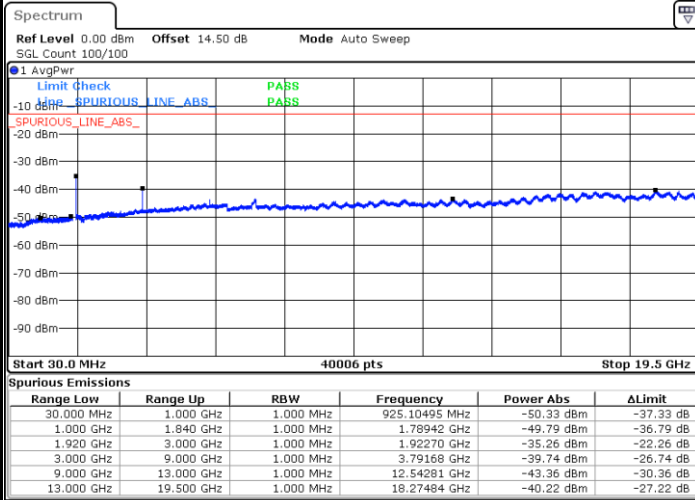

Highest Channel / QPSK

Highest Channel / 16QAM

Date: 30.AUG.2019 23:36:22

Date: 30.AUG.2019 23:37:17

LTE Band 2 / 15MHz

Lowest Channel / QPSK

Lowest Channel / 16QAM

Date: 31.AUG.2019 00:15:13

Date: 31.AUG.2019 00:16:08

Middle Channel / QPSK

Middle Channel / 16QAM

Date: 31.AUG.2019 00:17:45

Date: 31.AUG.2019 00:18:41

LTE Band 2 / 15MHz

Highest Channel / QPSK

Date: 31.AUG.2019 00:24:52

Highest Channel / 16QAM

Date: 31.AUG.2019 00:25:47

LTE Band 2 / 20MHz

Lowest Channel / QPSK

Date: 31.AUG.2019 00:38:56

Lowest Channel / 16QAM

Date: 31.AUG.2019 00:39:52

LTE Band 2 / 20MHz