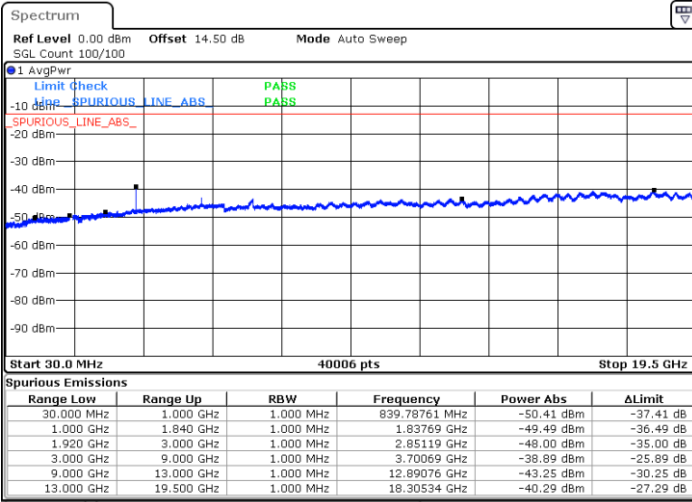

LTE Band 2 / 5MHz

Lowest Channel / QPSK

Lowest Channel / 16QAM

Date: 30.AUG.2019 23:06:55

Date: 30.AUG.2019 23:07:51

Middle Channel / QPSK

Middle Channel / 16QAM

Date: 30.AUG.2019 23:09:27

Date: 30.AUG.2019 23:10:23

LTE Band 2 / 5MHz

Highest Channel / QPSK

Date: 30.AUG.2019 23:16:34

Highest Channel / 16QAM

Date: 30.AUG.2019 23:17:30

LTE Band 2 / 10MHz

Lowest Channel / QPSK