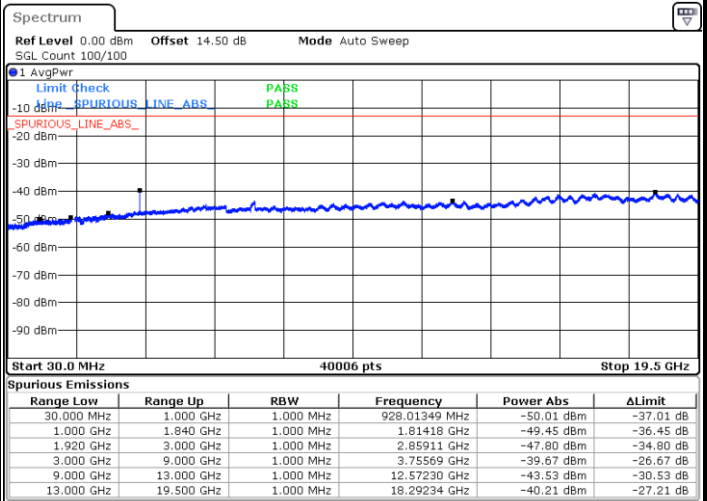

LTE Band 2 / 5MHz

Lowest Channel / QPSK

Lowest Channel / 16QAM

Date: 30.AUG.2019 23:06:55

Date: 30.AUG.2019 23:07:51

Middle Channel / QPSK

Middle Channel / 16QAM

Date: 30.AUG.2019 23:09:27

Date: 30.AUG.2019 23:10:23

LTE Band 2 / 5MHz

Highest Channel / QPSK

Date: 30.AUG.2019 23:16:34

Highest Channel / 16QAM

Date: 30.AUG.2019 23:17:30

LTE Band 2 / 10MHz

Lowest Channel / QPSK