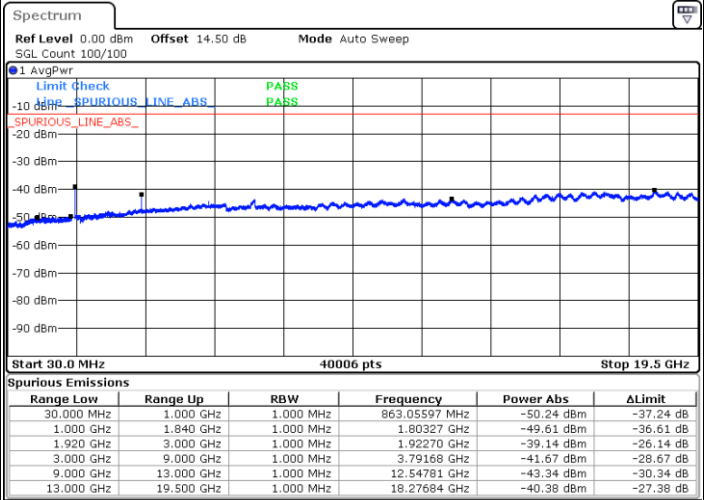

Highest Channel / QPSK

Highest Channel / 16QAM

Date: 30.AUG.2019 23:36:22

Date: 30.AUG.2019 23:37:17

LTE Band 2 / 15MHz

Lowest Channel / QPSK

Lowest Channel / 16QAM

Date: 31.AUG.2019 00:15:13

Date: 31.AUG.2019 00:16:08

Middle Channel / QPSK

Middle Channel / 16QAM

Date: 31.AUG.2019 00:17:45

Date: 31.AUG.2019 00:18:41

LTE Band 2 / 15MHz

Highest Channel / QPSK

Date: 31.AUG.2019 00:24:52

Highest Channel / 16QAM

Date: 31.AUG.2019 00:25:47

LTE Band 2 / 20MHz

Lowest Channel / QPSK

Date: 31.AUG.2019 00:38:56

Lowest Channel / 16QAM

Date: 31.AUG.2019 00:39:52

LTE Band 2 / 20MHz