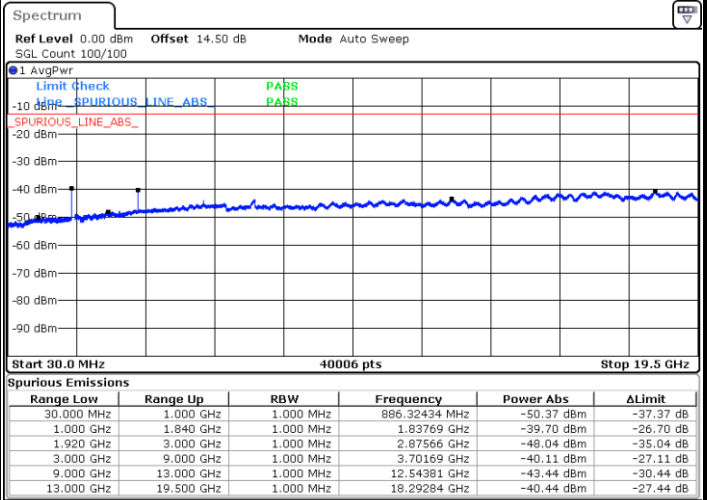

Date: 30.AUG.2019 23:26:44

Lowest Channel / 16QAM

Date: 30.AUG.2019 23:27:39

LTE Band 2 / 10MHz

Middle Channel / QPSK

Middle Channel / 16QAM

Date: 30.AUG.2019 23:29:15

Date: 30.AUG.2019 23:30:11

Highest Channel / QPSK

Highest Channel / 16QAM

Date: 30.AUG.2019 23:36:22

Date: 30.AUG.2019 23:37:17

LTE Band 2 / 15MHz

Lowest Channel / QPSK

Lowest Channel / 16QAM

Date: 31.AUG.2019 00:15:13

Date: 31.AUG.2019 00:16:08

Middle Channel / QPSK

Middle Channel / 16QAM

Date: 31.AUG.2019 00:17:45

Date: 31.AUG.2019 00:18:41

LTE Band 2 / 15MHz

Highest Channel / QPSK

Date: 31.AUG.2019 00:24:52