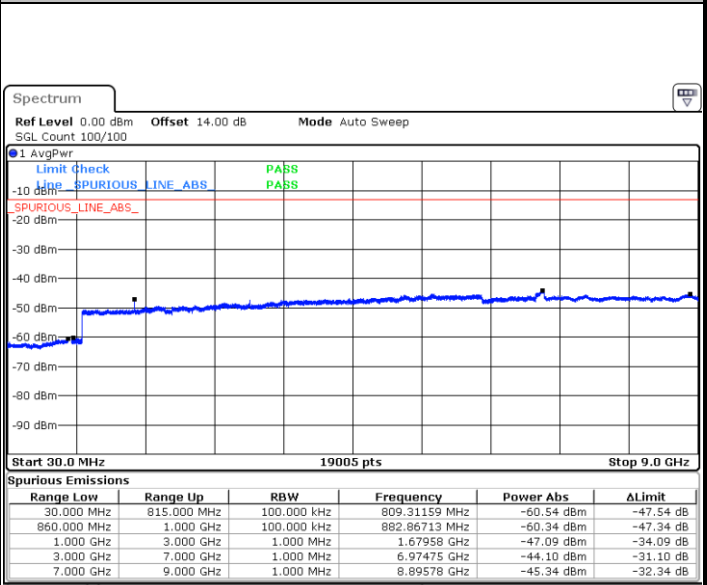

Date: 31.AUG.2019 05:30:12

LTE Band 5 / 5MHz

Highest Channel / QPSK

Date: 31.AUG.2019 05:38:28

Highest Channel / 16QAM

Date: 31.AUG.2019 05:39:25

LTE Band 5 / 10MHz

Lowest Channel / QPSK

Date: 31.AUG.2019 05:49:07

Lowest Channel / 16QAM

Date: 31.AUG.2019 05:50:04

LTE Band 5 / 10MHz

Middle Channel / QPSK

Date: 31.AUG.2019 05:51:41

Middle Channel / 16QAM

Date: 31.AUG.2019 05:52:38

Highest Channel / QPSK

Date: 31.AUG.2019 06:00:52

Highest Channel / 16QAM

Date: 31.AUG.2019 06:01:49

LTE Band 12 / 1.4MHz

Lowest Channel / QPSK

Date: 31.AUG.2019 07:23:57

Lowest Channel / 16QAM