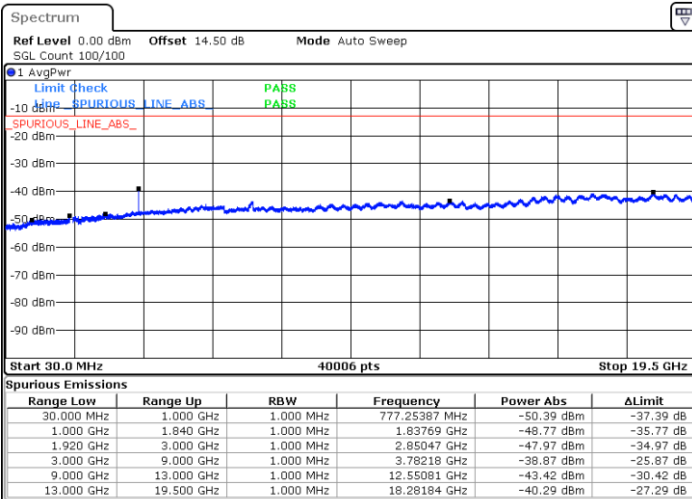

Highest Channel / 16QAM

Date: 31.AUG.2019 00:25:47

LTE Band 2 / 20MHz

Lowest Channel / QPSK

Date: 31.AUG.2019 00:38:56

Lowest Channel / 16QAM

Date: 31.AUG.2019 00:39:52

LTE Band 2 / 20MHz

Middle Channel / QPSK

Middle Channel / 16QAM

Date: 31.AUG.2019 00:41:27

Date: 31.AUG.2019 00:42:23

Highest Channel / QPSK

Highest Channel / 16QAM

Date: 31.AUG.2019 00:48:34

Date: 31.AUG.2019 00:49:30

LTE Band 4 / 1.4MHz

Lowest Channel / QPSK

Lowest Channel / 16QAM

Date: 31.AUG.2019 01:14:34

Date: 31.AUG.2019 01:15:31

Middle Channel / QPSK

Middle Channel / 16QAM

Date: 31.AUG.2019 01:17:08