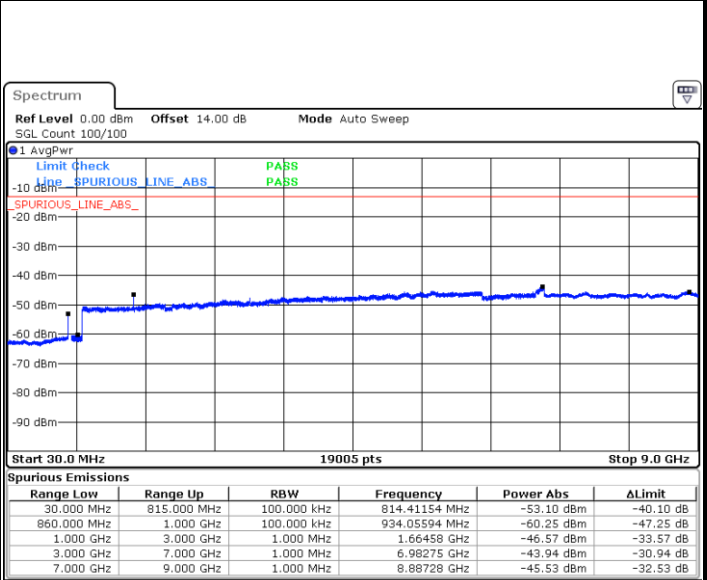

Date: 31.AUG.2019 05:30:12

LTE Band 5 / 5MHz

Highest Channel / QPSK

Date: 31.AUG.2019 05:38:28

Highest Channel / 16QAM

Date: 31.AUG.2019 05:39:25

LTE Band 5 / 10MHz

Lowest Channel / QPSK

Date: 31.AUG.2019 05:49:07

Lowest Channel / 16QAM

Date: 31.AUG.2019 05:50:04

LTE Band 5 / 10MHz

Middle Channel / QPSK

Date: 31.AUG.2019 05:51:41

Middle Channel / 16QAM

Date: 31.AUG.2019 05:52:38

Highest Channel / QPSK

Date: 31.AUG.2019 06:00:52

Highest Channel / 16QAM

Date: 31.AUG.2019 06:01:49

LTE Band 12 / 1.4MHz

Lowest Channel / QPSK

Date: 31.AUG.2019 07:23:57

Lowest Channel / 16QAM