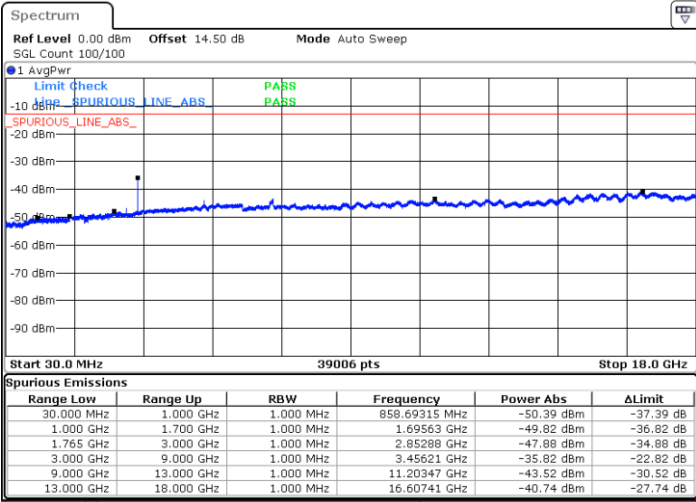

LTE Band 4 / 10MHz

Middle Channel / QPSK

Middle Channel / 16QAM

Date: 31.AUG.2019 02:32:17

Date: 31.AUG.2019 02:33:14