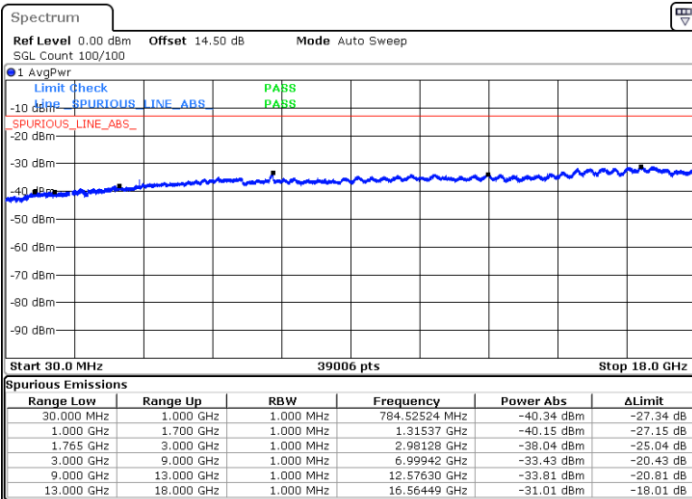

Date: 31.AUG.2019 01:18:05

LTE Band 4 / 1.4MHz

Highest Channel / QPSK

Highest Channel / 16QAM

Date: 31.AUG.2019 01:24:22

Date: 31.AUG.2019 01:25:19

LTE Band 4 / 3MHz

Lowest Channel / QPSK

Lowest Channel / 16QAM

Date: 31.AUG.2019 01:32:32

Date: 31.AUG.2019 01:33:29

LTE Band 4 / 3MHz

Middle Channel / QPSK

Middle Channel / 16QAM

Date: 31.AUG.2019 01:35:06

Date: 31.AUG.2019 01:36:03

Highest Channel / QPSK

Highest Channel / 16QAM

Date: 31.AUG.2019 01:42:21

Date: 31.AUG.2019 01:43:17

LTE Band 4 / 5MHz

Lowest Channel / QPSK

Lowest Channel / 16QAM

Date: 31.AUG.2019 02:06:23