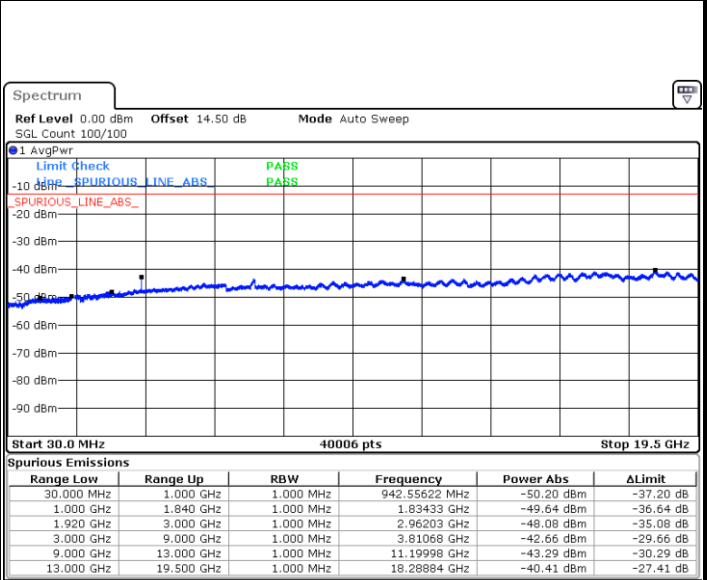

LTE Band 2 / 5MHz

Lowest Channel / QPSK

Lowest Channel / 16QAM

Date: 30.AUG.2019 23:06:55

Date: 30.AUG.2019 23:07:51

Middle Channel / QPSK

Middle Channel / 16QAM

Date: 30.AUG.2019 23:09:27

Date: 30.AUG.2019 23:10:23

LTE Band 2 / 5MHz

Highest Channel / QPSK

Date: 30.AUG.2019 23:16:34

Highest Channel / 16QAM

Date: 30.AUG.2019 23:17:30

LTE Band 2 / 10MHz

Lowest Channel / QPSK

Date: 30.AUG.2019 23:26:44

Lowest Channel / 16QAM

Date: 30.AUG.2019 23:27:39

LTE Band 2 / 10MHz

Middle Channel / QPSK

Middle Channel / 16QAM

Date: 30.AUG.2019 23:29:15

Date: 30.AUG.2019 23:30:11