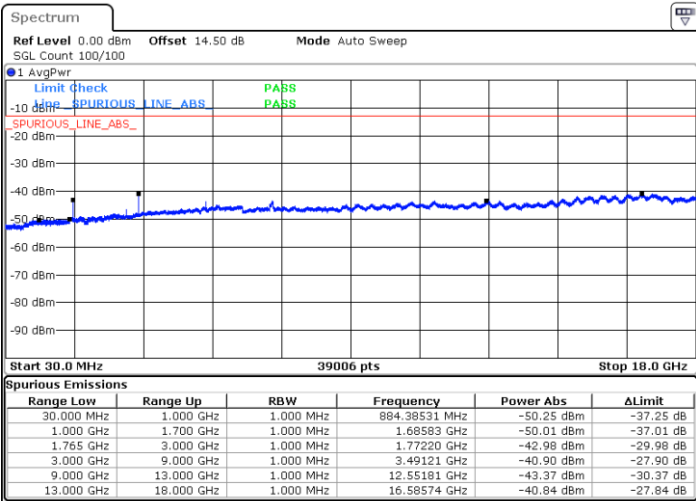

Highest Channel / 16QAM

Date: 31.AUG.2019 02:17:09

LTE Band 4 / 10MHz

Lowest Channel / QPSK

Date: 31.AUG.2019 02:29:43

Lowest Channel / 16QAM

Date: 31.AUG.2019 02:30:40

LTE Band 4 / 10MHz

Middle Channel / QPSK

Middle Channel / 16QAM

Date: 31.AUG.2019 02:32:17

Date: 31.AUG.2019 02:33:14

Highest Channel / QPSK

Highest Channel / 16QAM

Date: 31.AUG.2019 02:39:32

Date: 31.AUG.2019 02:40:29

LTE Band 4 / 15MHz

Lowest Channel / QPSK

Lowest Channel / 16QAM

Date: 31.AUG.2019 02:49:42

Date: 31.AUG.2019 02:50:38

Middle Channel / QPSK

Middle Channel / 16QAM

Date: 31.AUG.2019 02:52:15