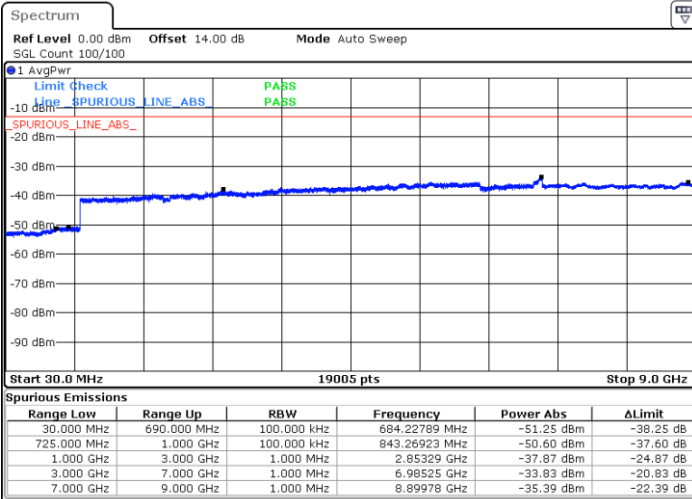

Highest Channel / 16QAM

Date: 31.AUG.2019 07:34:40

LTE Band 12 / 3MHz

Lowest Channel / QPSK

Date: 31.AUG.2019 07:40:55

Lowest Channel / 16QAM

Date: 31.AUG.2019 07:41:51

LTE Band 12 / 3MHz

Middle Channel / QPSK

Middle Channel / 16QAM

Date: 31.AUG.2019 07:43:28

Date: 31.AUG.2019 07:44:25

Highest Channel / QPSK

Highest Channel / 16QAM

Date: 31.AUG.2019 07:50:40

Date: 31.AUG.2019 07:51:36