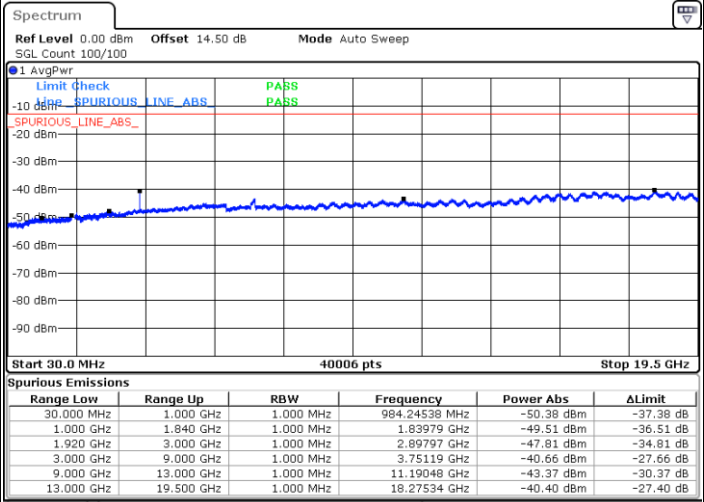

Date: 30.AUG.2019 23:26:44

Lowest Channel / 16QAM

Date: 30.AUG.2019 23:27:39

LTE Band 2 / 10MHz

Middle Channel / QPSK

Middle Channel / 16QAM

Date: 30.AUG.2019 23:29:15

Date: 30.AUG.2019 23:30:11

Highest Channel / QPSK

Highest Channel / 16QAM

Date: 30.AUG.2019 23:36:22

Date: 30.AUG.2019 23:37:17

LTE Band 2 / 15MHz

Lowest Channel / QPSK

Lowest Channel / 16QAM

Date: 31.AUG.2019 00:15:13