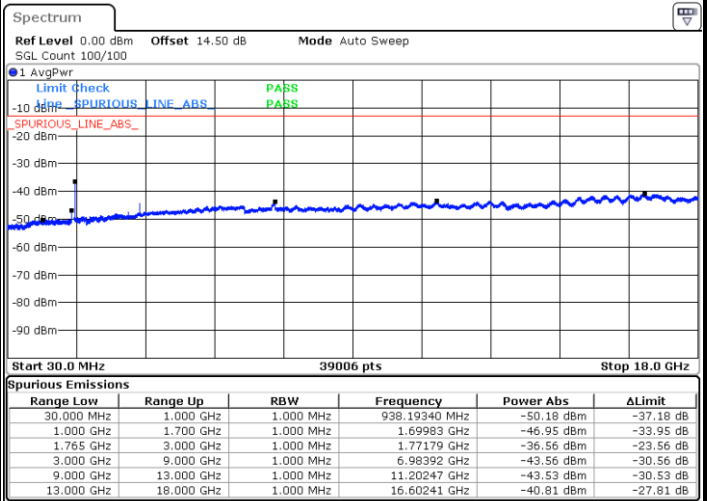

Date: 31.AUG.2019 02:53:12

LTE Band 4 / 15MHz

Highest Channel / QPSK

Date: 31.AUG.2019 02:59:30

Highest Channel / 16QAM

Date: 31.AUG.2019 03:00:27

LTE Band 4 / 20MHz

Lowest Channel / QPSK

Date: 31.AUG.2019 03:08:04

Lowest Channel / 16QAM

Date: 31.AUG.2019 03:09:01

LTE Band 4 / 20MHz

Middle Channel / QPSK

Middle Channel / 16QAM

Date: 31.AUG.2019 03:10:38

Date: 31.AUG.2019 03:11:36

Highest Channel / QPSK

Highest Channel / 16QAM

Date: 31.AUG.2019 03:17:53

Date: 31.AUG.2019 03:18:50

LTE Band 5 / 1.4MHz

Lowest Channel / QPSK

Lowest Channel / 16QAM

Date: 31.AUG.2019 04:44:38