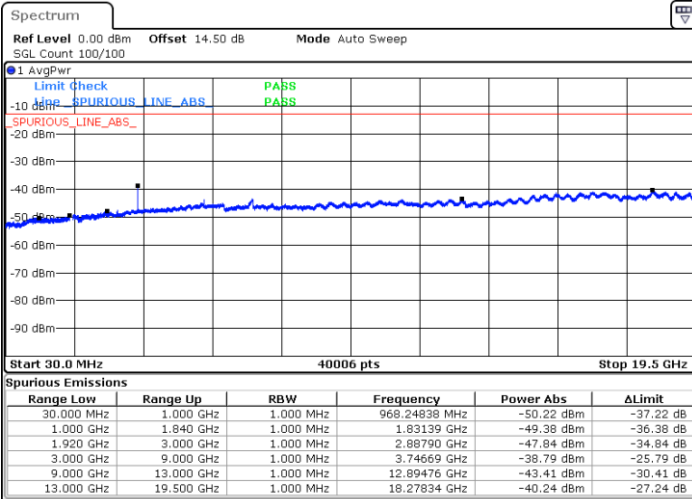

Highest Channel / QPSK

Highest Channel / 16QAM

Date: 30.AUG.2019 23:36:22

Date: 30.AUG.2019 23:37:17

LTE Band 2 / 15MHz

Lowest Channel / QPSK

Lowest Channel / 16QAM

Date: 31.AUG.2019 00:15:13

Date: 31.AUG.2019 00:16:08

Middle Channel / QPSK

Middle Channel / 16QAM

Date: 31.AUG.2019 00:17:45

Date: 31.AUG.2019 00:18:41

LTE Band 2 / 15MHz

Highest Channel / QPSK

Date: 31.AUG.2019 00:24:52