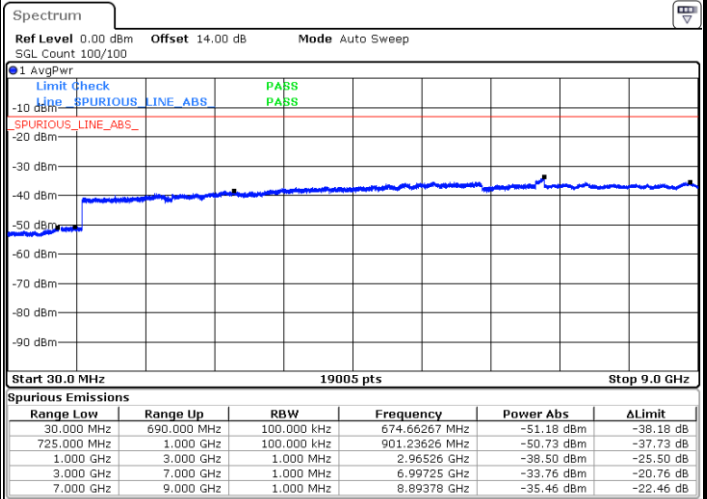

Highest Channel / 16QAM

Date: 31.AUG.2019 07:34:40

LTE Band 12 / 3MHz

Lowest Channel / QPSK

Date: 31.AUG.2019 07:40:55

Lowest Channel / 16QAM

Date: 31.AUG.2019 07:41:51

LTE Band 12 / 3MHz

Middle Channel / QPSK

Middle Channel / 16QAM

Date: 31.AUG.2019 07:43:28

Date: 31.AUG.2019 07:44:25

Highest Channel / QPSK

Highest Channel / 16QAM

Date: 31.AUG.2019 07:50:40

Date: 31.AUG.2019 07:51:36