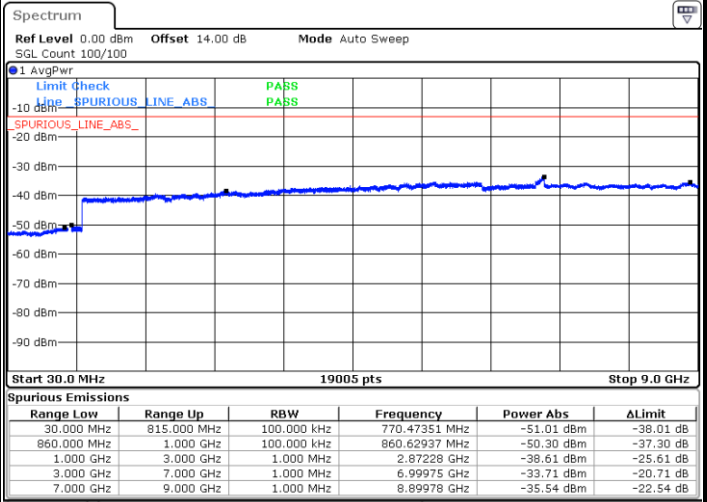

LTE Band 5 / 3MHz

Middle Channel / QPSK

Middle Channel / 16QAM

Date: 31.AUG.2019 05:08:15

Date: 31.AUG.2019 05:09:12