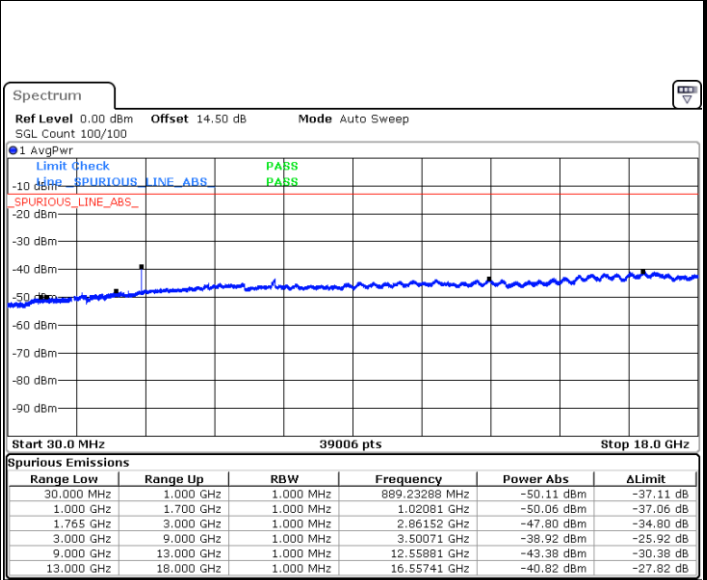

Highest Channel / QPSK

Highest Channel / 16QAM

Date: 31.AUG.2019 01:42:21

Date: 31.AUG.2019 01:43:17

LTE Band 4 / 5MHz

Lowest Channel / QPSK

Lowest Channel / 16QAM

Date: 31.AUG.2019 02:06:23

Date: 31.AUG.2019 02:07:20

Middle Channel / QPSK

Middle Channel / 16QAM

Date: 31.AUG.2019 02:08:58

Date: 31.AUG.2019 02:09:54

LTE Band 4 / 5MHz

Highest Channel / QPSK

Date: 31.AUG.2019 02:16:12

Highest Channel / 16QAM

Date: 31.AUG.2019 02:17:09

LTE Band 4 / 10MHz

Lowest Channel / QPSK

Date: 31.AUG.2019 02:29:43

Lowest Channel / 16QAM

Date: 31.AUG.2019 02:30:40

LTE Band 4 / 10MHz