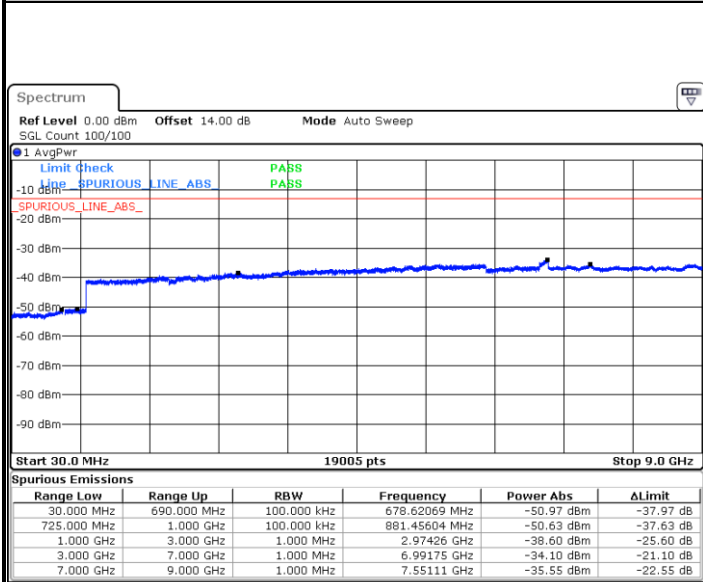

Date: 31.AUG.2019 05:30:12

LTE Band 5 / 5MHz

Highest Channel / QPSK

Date: 31.AUG.2019 05:38:28

Highest Channel / 16QAM

Date: 31.AUG.2019 05:39:25

LTE Band 5 / 10MHz

Lowest Channel / QPSK

Date: 31.AUG.2019 05:49:07

Lowest Channel / 16QAM

Date: 31.AUG.2019 05:50:04

LTE Band 5 / 10MHz

Middle Channel / QPSK

Date: 31.AUG.2019 05:51:41

Middle Channel / 16QAM

Date: 31.AUG.2019 05:52:38

Highest Channel / QPSK

Date: 31.AUG.2019 06:00:52

Highest Channel / 16QAM

Date: 31.AUG.2019 06:01:49

LTE Band 12 / 1.4MHz

Lowest Channel / QPSK

Date: 31.AUG.2019 07:23:57

Lowest Channel / 16QAM

Date: 31.AUG.2019 07:24:54

Middle Channel / QPSK

Date: 31.AUG.2019 07:26:31

Middle Channel / 16QAM

Date: 31.AUG.2019 07:27:28

LTE Band 12 / 1.4MHz

Highest Channel / QPSK

Date: 31.AUG.2019 07:33:44