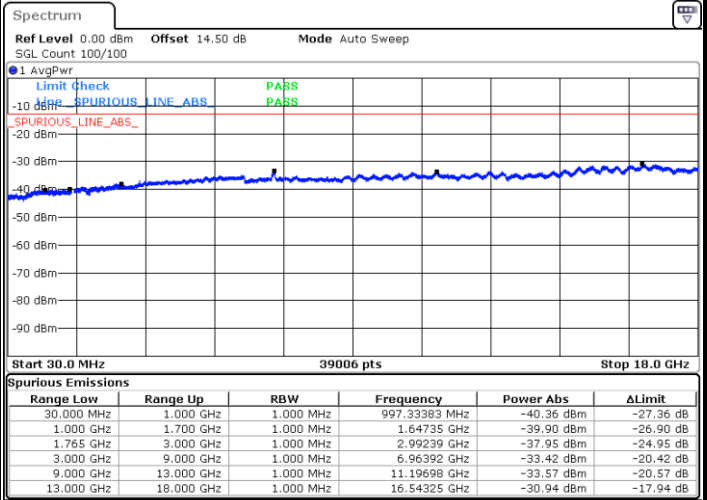

Date: 31.AUG.2019 01:18:05

LTE Band 4 / 1.4MHz

Highest Channel / QPSK

Highest Channel / 16QAM

Date: 31.AUG.2019 01:24:22

Date: 31.AUG.2019 01:25:19

LTE Band 4 / 3MHz

Lowest Channel / QPSK

Lowest Channel / 16QAM

Date: 31.AUG.2019 01:32:32

Date: 31.AUG.2019 01:33:29

LTE Band 4 / 3MHz

Middle Channel / QPSK

Middle Channel / 16QAM

Date: 31.AUG.2019 01:35:06

Date: 31.AUG.2019 01:36:03

Highest Channel / QPSK

Highest Channel / 16QAM

Date: 31.AUG.2019 01:42:21

Date: 31.AUG.2019 01:43:17

LTE Band 4 / 5MHz

Lowest Channel / QPSK

Lowest Channel / 16QAM

Date: 31.AUG.2019 02:06:23