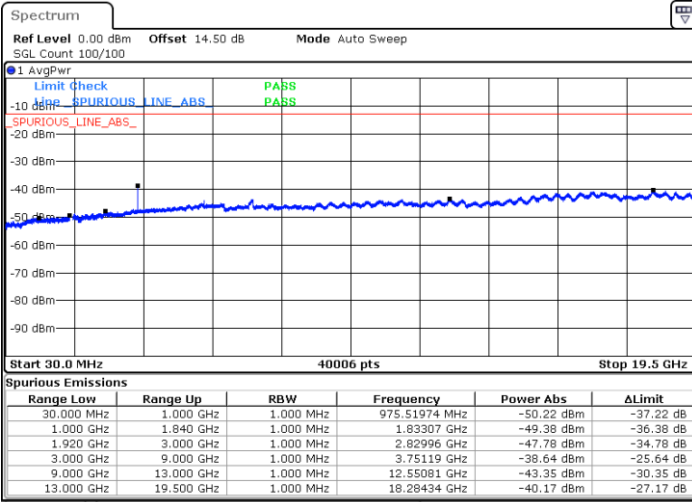

Date: 30.AUG.2019 23:26:44

Lowest Channel / 16QAM

Date: 30.AUG.2019 23:27:39

LTE Band 2 / 10MHz

Middle Channel / QPSK

Middle Channel / 16QAM

Date: 30.AUG.2019 23:29:15

Date: 30.AUG.2019 23:30:11

Highest Channel / QPSK

Highest Channel / 16QAM

Date: 30.AUG.2019 23:36:22

Date: 30.AUG.2019 23:37:17

LTE Band 2 / 15MHz

Lowest Channel / QPSK

Lowest Channel / 16QAM

Date: 31.AUG.2019 00:15:13