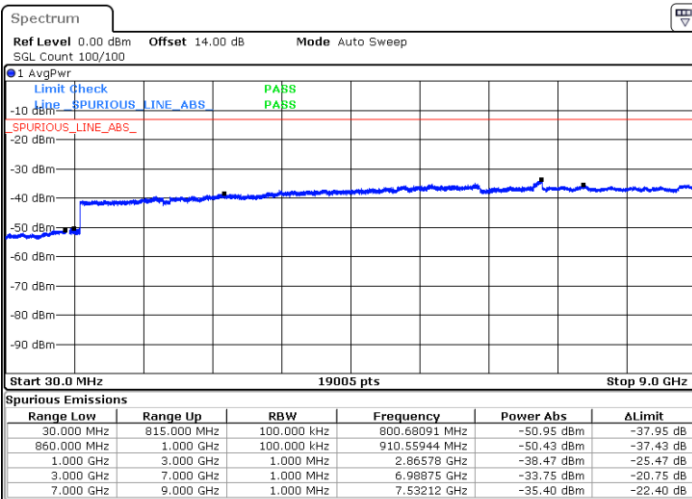

Highest Channel / QPSK

Highest Channel / 16QAM

Date: 31.AUG.2019 03:17:53

Date: 31.AUG.2019 03:18:50

LTE Band 5 / 1.4MHz

Lowest Channel / QPSK

Lowest Channel / 16QAM

Date: 31.AUG.2019 04:44:38

Date: 31.AUG.2019 04:45:35

Middle Channel / QPSK

Middle Channel / 16QAM

Date: 31.AUG.2019 04:47:13

Date: 31.AUG.2019 04:48:10

LTE Band 5 / 1.4MHz

Highest Channel / QPSK

Highest Channel / 16QAM

Date: 31.AUG.2019 04:56:26

Date: 31.AUG.2019 04:57:23

LTE Band 5 / 3MHz

Lowest Channel / QPSK

Lowest Channel / 16QAM

Date: 31.AUG.2019 05:05:40

Date: 31.AUG.2019 05:06:37

LTE Band 5 / 3MHz