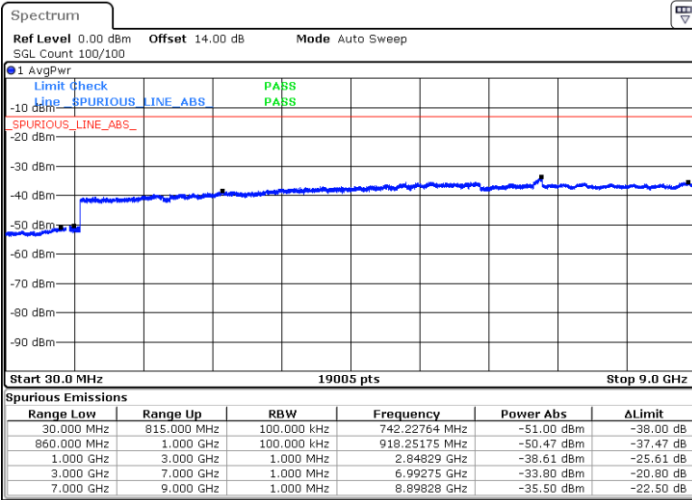

Highest Channel / QPSK

Highest Channel / 16QAM

Date: 31.AUG.2019 03:17:53

Date: 31.AUG.2019 03:18:50

LTE Band 5 / 1.4MHz

Lowest Channel / QPSK

Lowest Channel / 16QAM

Date: 31.AUG.2019 04:44:38

Date: 31.AUG.2019 04:45:35

Middle Channel / QPSK

Middle Channel / 16QAM

Date: 31.AUG.2019 04:47:13

Date: 31.AUG.2019 04:48:10

LTE Band 5 / 1.4MHz

Highest Channel / QPSK

Highest Channel / 16QAM

Date: 31.AUG.2019 04:56:26

Date: 31.AUG.2019 04:57:23

LTE Band 5 / 3MHz

Lowest Channel / QPSK

Lowest Channel / 16QAM

Date: 31.AUG.2019 05:05:40

Date: 31.AUG.2019 05:06:37

LTE Band 5 / 3MHz