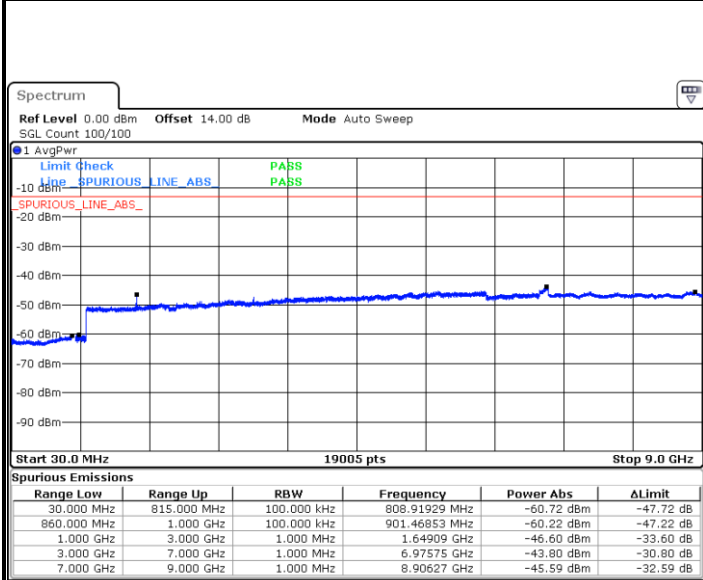

Date: 31.AUG.2019 04:56:26

Date: 31.AUG.2019 04:57:23

LTE Band 5 / 3MHz

Lowest Channel / QPSK

Lowest Channel / 16QAM

Date: 31.AUG.2019 05:05:40

Date: 31.AUG.2019 05:06:37

LTE Band 5 / 3MHz

Middle Channel / QPSK

Middle Channel / 16QAM

Date: 31.AUG.2019 05:08:15

Date: 31.AUG.2019 05:09:12

Highest Channel / QPSK

Highest Channel / 16QAM

Date: 31.AUG.2019 05:17:28

Date: 31.AUG.2019 05:18:25

LTE Band 5 / 5MHz

Lowest Channel / QPSK

Date: 31.AUG.2019 05:26:41

Lowest Channel / 16QAM

Date: 31.AUG.2019 05:27:37

Middle Channel / QPSK

Date: 31.AUG.2019 05:29:15

Middle Channel / 16QAM