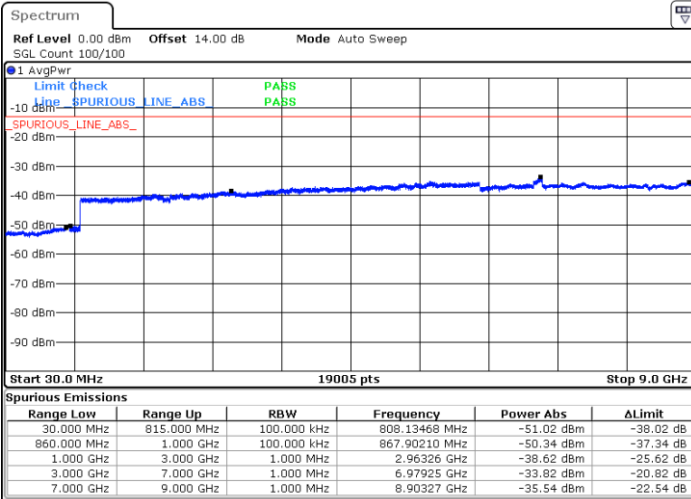

Date: 31.AUG.2019 03:08:04

Lowest Channel / 16QAM

Date: 31.AUG.2019 03:09:01

LTE Band 4 / 20MHz

Middle Channel / QPSK

Middle Channel / 16QAM

Date: 31.AUG.2019 03:10:38

Date: 31.AUG.2019 03:11:36

Highest Channel / QPSK

Highest Channel / 16QAM

Date: 31.AUG.2019 03:17:53

Date: 31.AUG.2019 03:18:50

LTE Band 5 / 1.4MHz

Lowest Channel / QPSK

Lowest Channel / 16QAM

Date: 31.AUG.2019 04:44:38

Date: 31.AUG.2019 04:45:35

Middle Channel / QPSK

Middle Channel / 16QAM

Date: 31.AUG.2019 04:47:13

Date: 31.AUG.2019 04:48:10

LTE Band 5 / 1.4MHz

Highest Channel / QPSK

Highest Channel / 16QAM