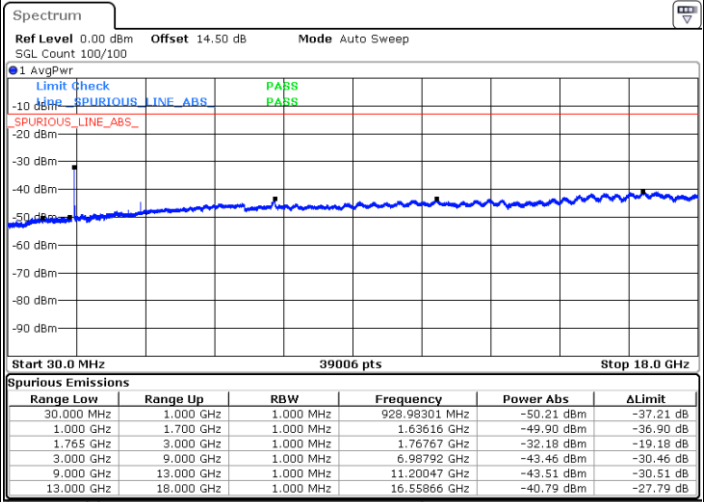

LTE Band 4 / 15MHz

Lowest Channel / QPSK

Lowest Channel / 16QAM

Date: 31.AUG.2019 02:49:42

Date: 31.AUG.2019 02:50:38

Middle Channel / QPSK

Middle Channel / 16QAM

Date: 31.AUG.2019 02:52:15

Date: 31.AUG.2019 02:53:12

LTE Band 4 / 15MHz

Highest Channel / QPSK

Date: 31.AUG.2019 02:59:30

Highest Channel / 16QAM

Date: 31.AUG.2019 03:00:27

LTE Band 4 / 20MHz

Lowest Channel / QPSK

Date: 31.AUG.2019 03:08:04

Lowest Channel / 16QAM

Date: 31.AUG.2019 03:09:01

LTE Band 4 / 20MHz

Middle Channel / QPSK

Middle Channel / 16QAM

Date: 31.AUG.2019 03:10:38

Date: 31.AUG.2019 03:11:36