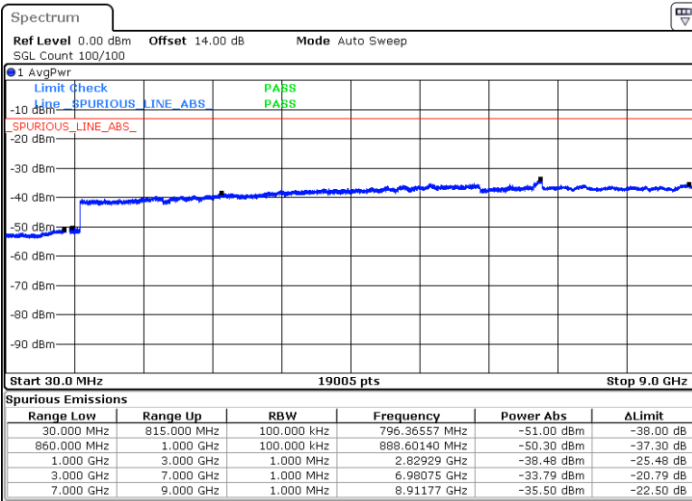

Date: 31.AUG.2019 04:56:26

Date: 31.AUG.2019 04:57:23

LTE Band 5 / 3MHz

Lowest Channel / QPSK

Lowest Channel / 16QAM

Date: 31.AUG.2019 05:05:40

Date: 31.AUG.2019 05:06:37

LTE Band 5 / 3MHz

Middle Channel / QPSK

Middle Channel / 16QAM

Date: 31.AUG.2019 05:08:15

Date: 31.AUG.2019 05:09:12

Highest Channel / QPSK

Highest Channel / 16QAM

Date: 31.AUG.2019 05:17:28

Date: 31.AUG.2019 05:18:25

LTE Band 5 / 5MHz

Lowest Channel / QPSK

Date: 31.AUG.2019 05:26:41

Lowest Channel / 16QAM

Date: 31.AUG.2019 05:27:37

Middle Channel / QPSK

Date: 31.AUG.2019 05:29:15

Middle Channel / 16QAM