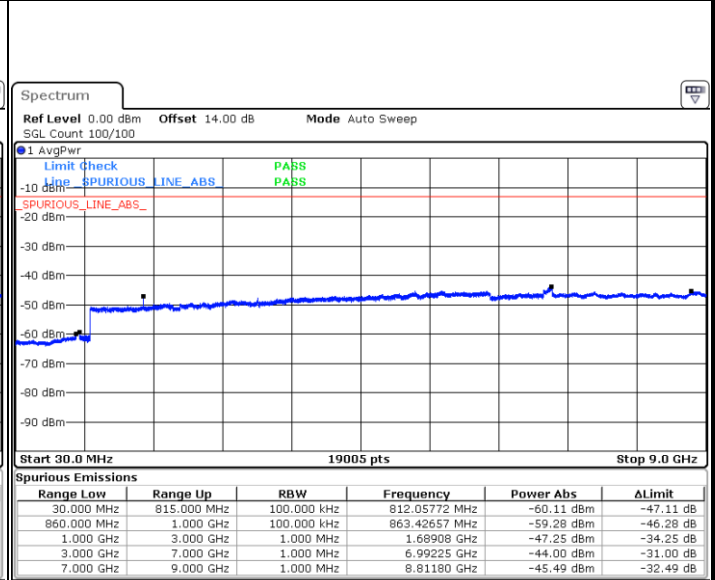

LTE Band 5 / 5MHz

Lowest Channel / QPSK

Date: 31.AUG.2019 05:26:41

Lowest Channel / 16QAM

Date: 31.AUG.2019 05:27:37

Middle Channel / QPSK

Date: 31.AUG.2019 05:29:15

Middle Channel / 16QAM

Date: 31.AUG.2019 05:30:12

LTE Band 5 / 5MHz

Highest Channel / QPSK

Date: 31.AUG.2019 05:38:28

Highest Channel / 16QAM

Date: 31.AUG.2019 05:39:25

LTE Band 5 / 10MHz

Lowest Channel / QPSK

Date: 31.AUG.2019 05:49:07

Lowest Channel / 16QAM

Date: 31.AUG.2019 05:50:04

LTE Band 5 / 10MHz

Middle Channel / QPSK

Date: 31.AUG.2019 05:51:41

Middle Channel / 16QAM

Date: 31.AUG.2019 05:52:38

Highest Channel / QPSK

Date: 31.AUG.2019 06:00:52

Highest Channel / 16QAM

Date: 31.AUG.2019 06:01:49

LTE Band 12 / 1.4MHz

Lowest Channel / QPSK

Date: 31.AUG.2019 07:23:57

Lowest Channel / 16QAM