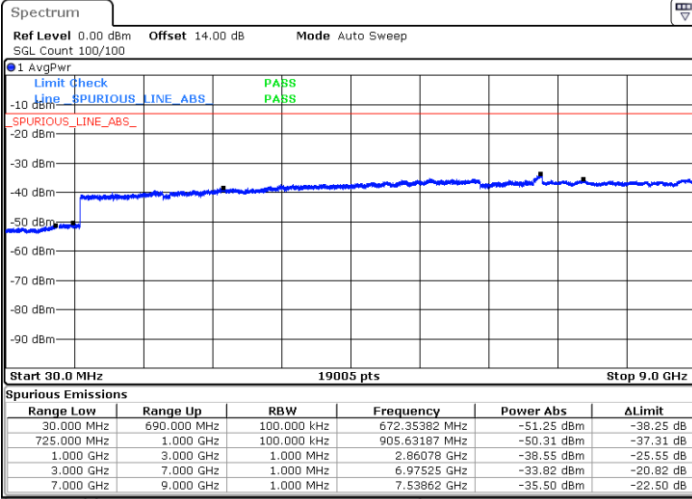

Date: 31.AUG.2019 07:24:54

Middle Channel / QPSK

Date: 31.AUG.2019 07:26:31

Middle Channel / 16QAM

Date: 31.AUG.2019 07:27:28

LTE Band 12 / 1.4MHz

Highest Channel / QPSK

Date: 31.AUG.2019 07:33:44

Highest Channel / 16QAM

Date: 31.AUG.2019 07:34:40

LTE Band 12 / 3MHz

Lowest Channel / QPSK

Date: 31.AUG.2019 07:40:55

Lowest Channel / 16QAM

Date: 31.AUG.2019 07:41:51

LTE Band 12 / 3MHz

Middle Channel / QPSK

Middle Channel / 16QAM

Date: 31.AUG.2019 07:43:28

Date: 31.AUG.2019 07:44:25

Highest Channel / QPSK

Highest Channel / 16QAM

Date: 31.AUG.2019 07:50:40

Date: 31.AUG.2019 07:51:36