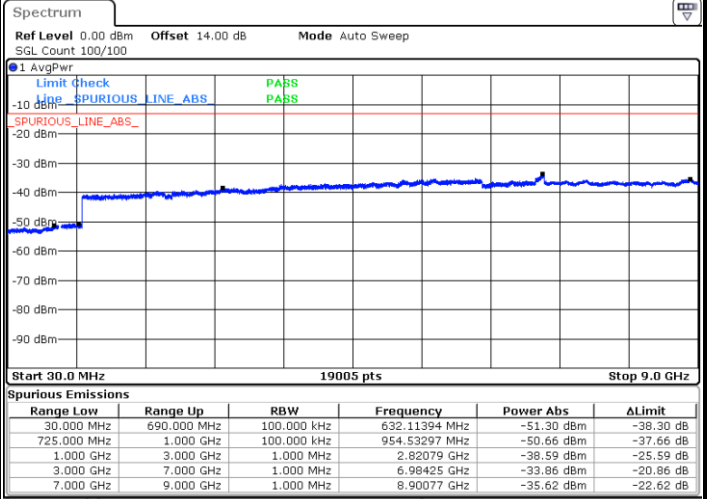

Highest Channel / QPSK

Date: 31.AUG.2019 06:00:52

Highest Channel / 16QAM

Date: 31.AUG.2019 06:01:49

LTE Band 12 / 1.4MHz

Lowest Channel / QPSK

Date: 31.AUG.2019 07:23:57

Lowest Channel / 16QAM

Date: 31.AUG.2019 07:24:54

Middle Channel / QPSK

Date: 31.AUG.2019 07:26:31

Middle Channel / 16QAM

Date: 31.AUG.2019 07:27:28

LTE Band 12 / 1.4MHz

Highest Channel / QPSK

Date: 31.AUG.2019 07:33:44

Highest Channel / 16QAM

Date: 31.AUG.2019 07:34:40

LTE Band 12 / 3MHz

Lowest Channel / QPSK

Date: 31.AUG.2019 07:40:55

Lowest Channel / 16QAM

Date: 31.AUG.2019 07:41:51

LTE Band 12 / 3MHz

Middle Channel / QPSK

Middle Channel / 16QAM

Date: 31.AUG.2019 07:43:28

Date: 31.AUG.2019 07:44:25

Highest Channel / QPSK

Highest Channel / 16QAM

Date: 31.AUG.2019 07:50:40

Date: 31.AUG.2019 07:51:36