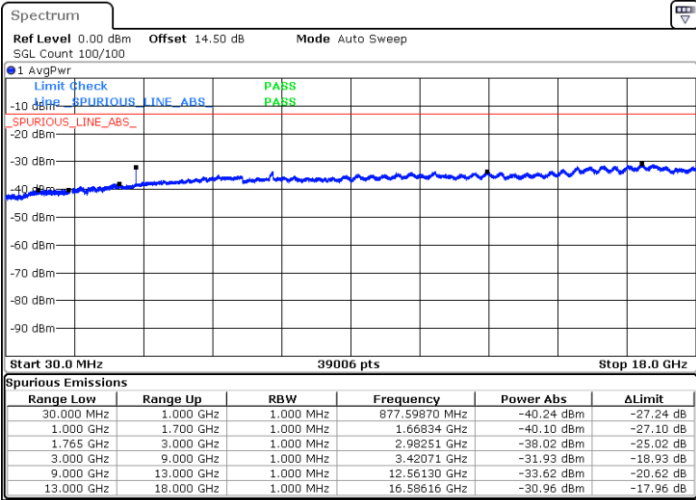

Highest Channel / 16QAM

Date: 31.AUG.2019 00:25:47

LTE Band 2 / 20MHz

Lowest Channel / QPSK

Date: 31.AUG.2019 00:38:56

Lowest Channel / 16QAM

Date: 31.AUG.2019 00:39:52

LTE Band 2 / 20MHz

Middle Channel / QPSK

Middle Channel / 16QAM

Date: 31.AUG.2019 00:41:27

Date: 31.AUG.2019 00:42:23

Highest Channel / QPSK

Highest Channel / 16QAM

Date: 31.AUG.2019 00:48:34

Date: 31.AUG.2019 00:49:30

LTE Band 4 / 1.4MHz

Lowest Channel / QPSK

Lowest Channel / 16QAM

Date: 31.AUG.2019 01:14:34

Date: 31.AUG.2019 01:15:31

Middle Channel / QPSK

Middle Channel / 16QAM

Date: 31.AUG.2019 01:17:08