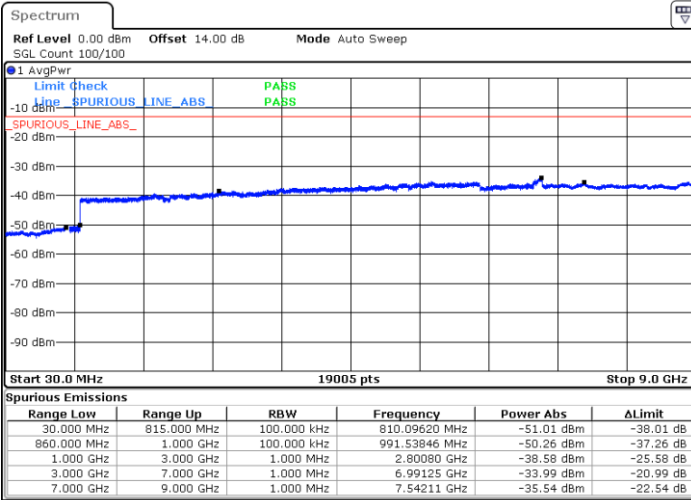

Date: 31.AUG.2019 03:08:04

Lowest Channel / 16QAM

Date: 31.AUG.2019 03:09:01

LTE Band 4 / 20MHz

Middle Channel / QPSK

Middle Channel / 16QAM

Date: 31.AUG.2019 03:10:38

Date: 31.AUG.2019 03:11:36

Highest Channel / QPSK

Highest Channel / 16QAM

Date: 31.AUG.2019 03:17:53

Date: 31.AUG.2019 03:18:50

LTE Band 5 / 1.4MHz

Lowest Channel / QPSK

Lowest Channel / 16QAM

Date: 31.AUG.2019 04:44:38

Date: 31.AUG.2019 04:45:35

Middle Channel / QPSK

Middle Channel / 16QAM

Date: 31.AUG.2019 04:47:13

Date: 31.AUG.2019 04:48:10

LTE Band 5 / 1.4MHz

Highest Channel / QPSK

Highest Channel / 16QAM