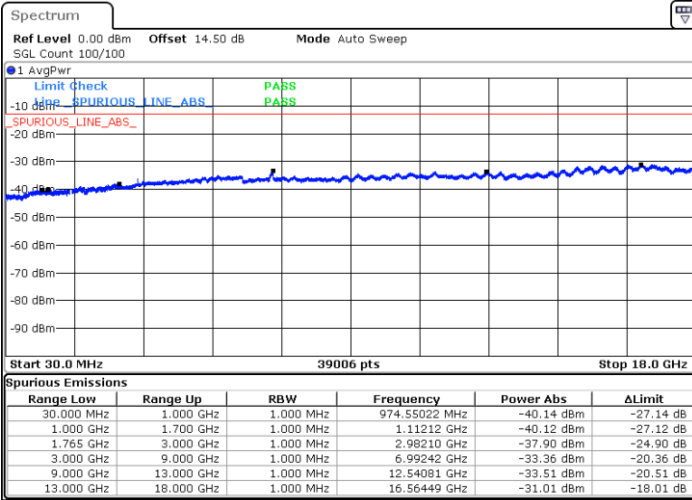

Date: 31.AUG.2019 01:18:05

LTE Band 4 / 1.4MHz

Highest Channel / QPSK

Highest Channel / 16QAM

Date: 31.AUG.2019 01:24:22

Date: 31.AUG.2019 01:25:19

LTE Band 4 / 3MHz

Lowest Channel / QPSK

Lowest Channel / 16QAM

Date: 31.AUG.2019 01:32:32

Date: 31.AUG.2019 01:33:29

LTE Band 4 / 3MHz

Middle Channel / QPSK

Middle Channel / 16QAM

Date: 31.AUG.2019 01:35:06

Date: 31.AUG.2019 01:36:03

Highest Channel / QPSK

Highest Channel / 16QAM

Date: 31.AUG.2019 01:42:21

Date: 31.AUG.2019 01:43:17

LTE Band 4 / 5MHz

Lowest Channel / QPSK

Lowest Channel / 16QAM

Date: 31.AUG.2019 02:06:23