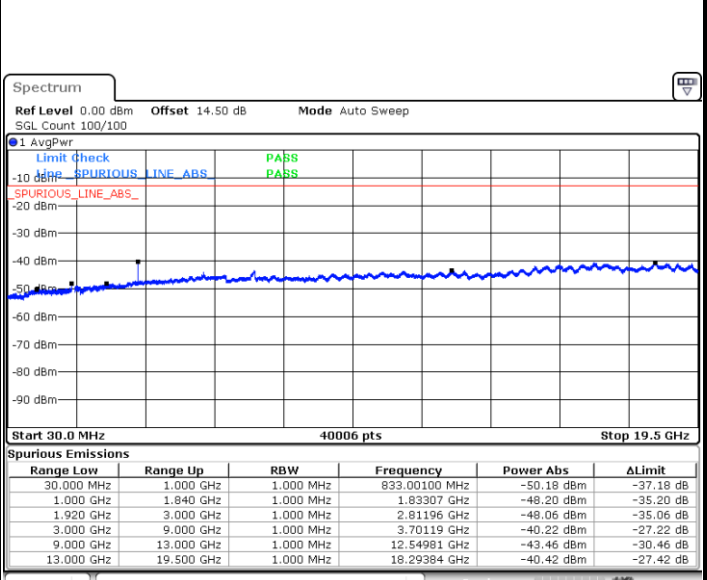

Date: 30.AUG.2019 23:10:23

LTE Band 2 / 5MHz

Highest Channel / QPSK

Date: 30.AUG.2019 23:16:34

Highest Channel / 16QAM

Date: 30.AUG.2019 23:17:30

LTE Band 2 / 10MHz

Lowest Channel / QPSK

Date: 30.AUG.2019 23:26:44

Lowest Channel / 16QAM

Date: 30.AUG.2019 23:27:39

LTE Band 2 / 10MHz

Middle Channel / QPSK

Middle Channel / 16QAM

Date: 30.AUG.2019 23:29:15

Date: 30.AUG.2019 23:30:11