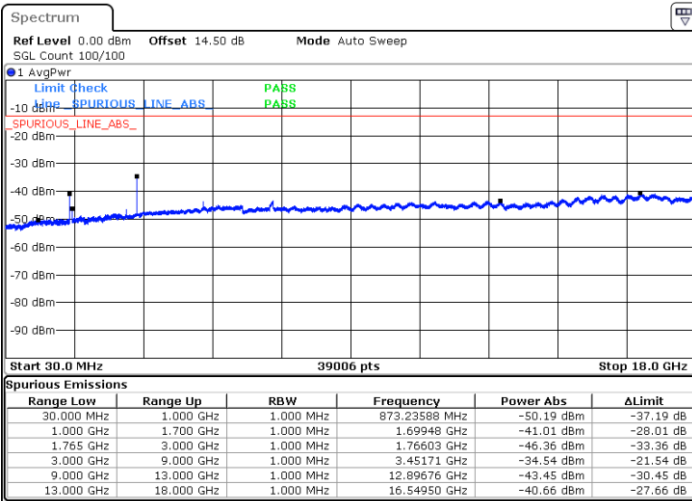

LTE Band 4 / 15MHz

Lowest Channel / QPSK

Lowest Channel / 16QAM

Date: 31.AUG.2019 02:49:42

Date: 31.AUG.2019 02:50:38

Middle Channel / QPSK

Middle Channel / 16QAM

Date: 31.AUG.2019 02:52:15

Date: 31.AUG.2019 02:53:12

LTE Band 4 / 15MHz

Highest Channel / QPSK

Date: 31.AUG.2019 02:59:30

Highest Channel / 16QAM

Date: 31.AUG.2019 03:00:27

LTE Band 4 / 20MHz

Lowest Channel / QPSK