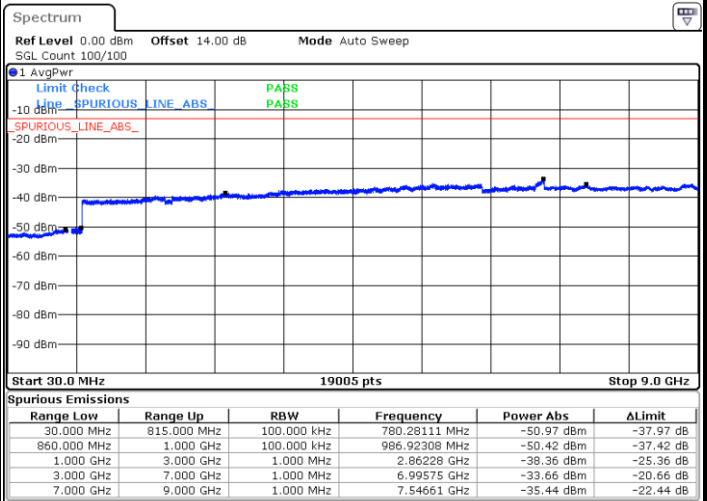

Date: 31.AUG.2019 04:56:26

Date: 31.AUG.2019 04:57:23

LTE Band 5 / 3MHz

Lowest Channel / QPSK

Lowest Channel / 16QAM

Date: 31.AUG.2019 05:05:40

Date: 31.AUG.2019 05:06:37

LTE Band 5 / 3MHz

Middle Channel / QPSK

Middle Channel / 16QAM

Date: 31.AUG.2019 05:08:15

Date: 31.AUG.2019 05:09:12

Highest Channel / QPSK

Highest Channel / 16QAM

Date: 31.AUG.2019 05:17:28

Date: 31.AUG.2019 05:18:25

LTE Band 5 / 5MHz

Lowest Channel / QPSK

Date: 31.AUG.2019 05:26:41

Lowest Channel / 16QAM

Date: 31.AUG.2019 05:27:37

Middle Channel / QPSK

Date: 31.AUG.2019 05:29:15

Middle Channel / 16QAM

Date: 31.AUG.2019 05:30:12

LTE Band 5 / 5MHz

Highest Channel / QPSK

Date: 31.AUG.2019 05:38:28

Highest Channel / 16QAM

Date: 31.AUG.2019 05:39:25

LTE Band 5 / 10MHz

Lowest Channel / QPSK