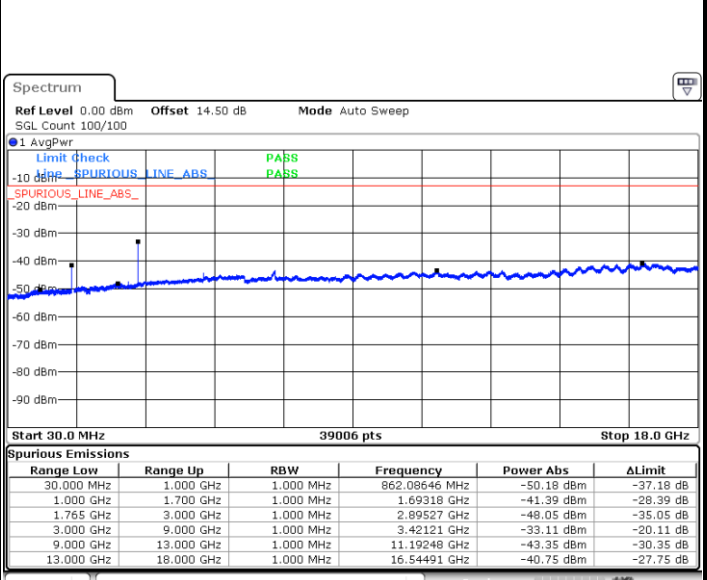

Date: 31.AUG.2019 02:07:20

Middle Channel / QPSK

Middle Channel / 16QAM

Date: 31.AUG.2019 02:08:58

Date: 31.AUG.2019 02:09:54

LTE Band 4 / 5MHz

Highest Channel / QPSK

Date: 31.AUG.2019 02:16:12

Highest Channel / 16QAM

Date: 31.AUG.2019 02:17:09

LTE Band 4 / 10MHz

Lowest Channel / QPSK

Date: 31.AUG.2019 02:29:43

Lowest Channel / 16QAM

Date: 31.AUG.2019 02:30:40

LTE Band 4 / 10MHz