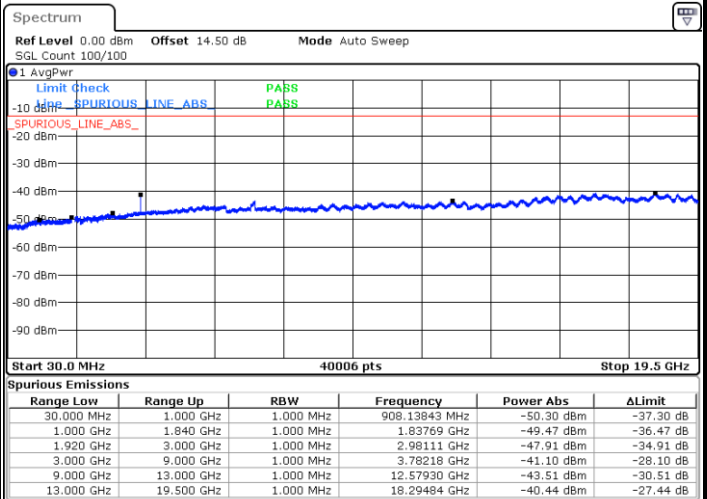

Highest Channel / 16QAM

Date: 31.AUG.2019 00:25:47

LTE Band 2 / 20MHz

Lowest Channel / QPSK

Date: 31.AUG.2019 00:38:56

Lowest Channel / 16QAM

Date: 31.AUG.2019 00:39:52

LTE Band 2 / 20MHz

Middle Channel / QPSK

Middle Channel / 16QAM

Date: 31.AUG.2019 00:41:27

Date: 31.AUG.2019 00:42:23

Highest Channel / QPSK

Highest Channel / 16QAM

Date: 31.AUG.2019 00:48:34

Date: 31.AUG.2019 00:49:30

LTE Band 4 / 1.4MHz

Lowest Channel / QPSK

Lowest Channel / 16QAM

Date: 31.AUG.2019 01:14:34

Date: 31.AUG.2019 01:15:31

Middle Channel / QPSK

Middle Channel / 16QAM

Date: 31.AUG.2019 01:17:08