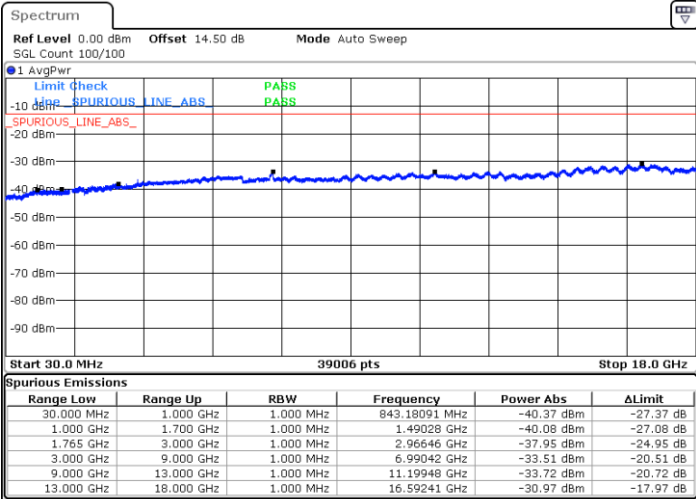

LTE Band 4 / 1.4MHz

Lowest Channel / QPSK

Lowest Channel / 16QAM

Date: 31.AUG.2019 01:14:34

Date: 31.AUG.2019 01:15:31

Middle Channel / QPSK

Middle Channel / 16QAM

Date: 31.AUG.2019 01:17:08

Date: 31.AUG.2019 01:18:05

LTE Band 4 / 1.4MHz

Highest Channel / QPSK

Highest Channel / 16QAM

Date: 31.AUG.2019 01:24:22

Date: 31.AUG.2019 01:25:19

LTE Band 4 / 3MHz

Lowest Channel / QPSK