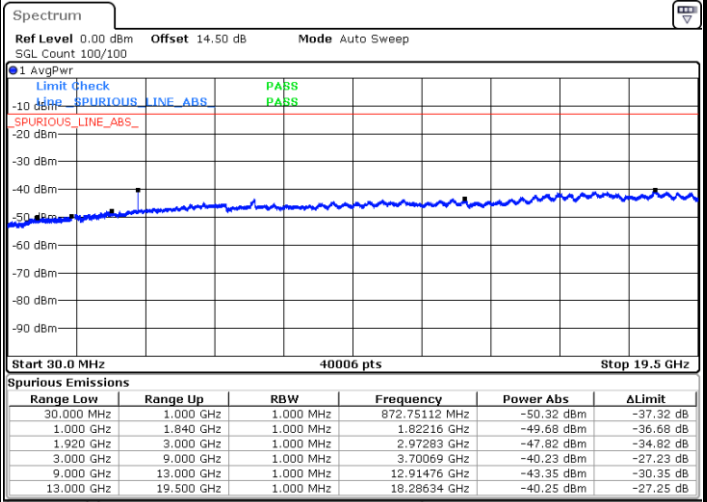

LTE Band 2 / 5MHz

Lowest Channel / QPSK

Lowest Channel / 16QAM

Date: 30.AUG.2019 23:06:55

Date: 30.AUG.2019 23:07:51

Middle Channel / QPSK

Middle Channel / 16QAM

Date: 30.AUG.2019 23:09:27

Date: 30.AUG.2019 23:10:23

LTE Band 2 / 5MHz

Highest Channel / QPSK

Date: 30.AUG.2019 23:16:34

Highest Channel / 16QAM

Date: 30.AUG.2019 23:17:30

LTE Band 2 / 10MHz

Lowest Channel / QPSK