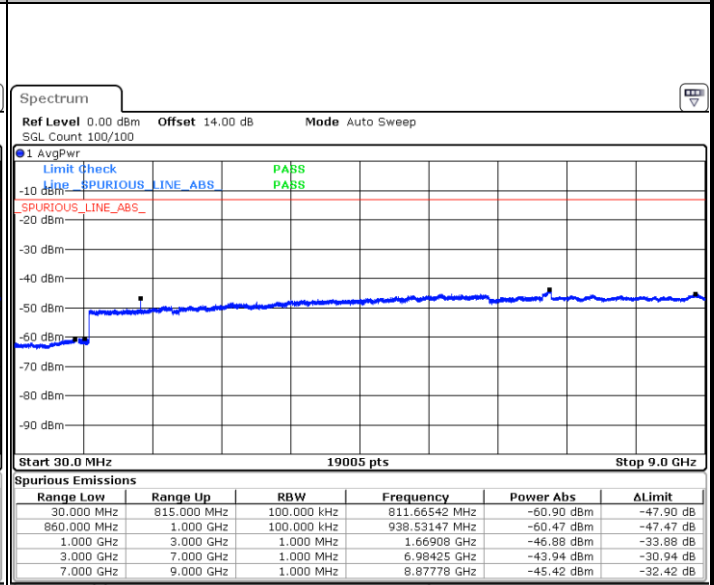

LTE Band 5 / 5MHz

Lowest Channel / QPSK

Date: 31.AUG.2019 05:26:41

Lowest Channel / 16QAM

Date: 31.AUG.2019 05:27:37

Middle Channel / QPSK

Date: 31.AUG.2019 05:29:15

Middle Channel / 16QAM

Date: 31.AUG.2019 05:30:12

LTE Band 5 / 5MHz

Highest Channel / QPSK

Date: 31.AUG.2019 05:38:28

Highest Channel / 16QAM

Date: 31.AUG.2019 05:39:25

LTE Band 5 / 10MHz

Lowest Channel / QPSK