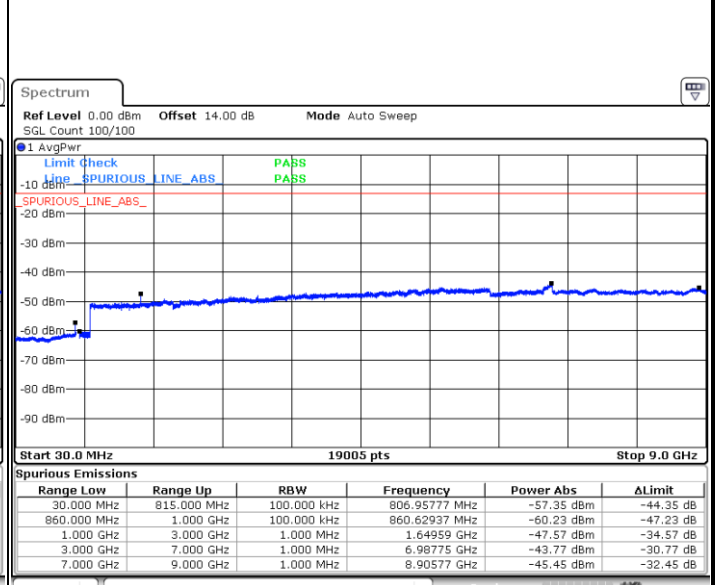

LTE Band 5 / 5MHz

Lowest Channel / QPSK

Date: 31.AUG.2019 05:26:41

Lowest Channel / 16QAM

Date: 31.AUG.2019 05:27:37

Middle Channel / QPSK

Date: 31.AUG.2019 05:29:15

Middle Channel / 16QAM

Date: 31.AUG.2019 05:30:12

LTE Band 5 / 5MHz

Highest Channel / QPSK

Date: 31.AUG.2019 05:38:28

Highest Channel / 16QAM

Date: 31.AUG.2019 05:39:25

LTE Band 5 / 10MHz

Lowest Channel / QPSK

Date: 31.AUG.2019 05:49:07

Lowest Channel / 16QAM

Date: 31.AUG.2019 05:50:04

LTE Band 5 / 10MHz

Middle Channel / QPSK

Date: 31.AUG.2019 05:51:41

Middle Channel / 16QAM

Date: 31.AUG.2019 05:52:38

Highest Channel / QPSK

Date: 31.AUG.2019 06:00:52

Highest Channel / 16QAM

Date: 31.AUG.2019 06:01:49

LTE Band 12 / 1.4MHz

Lowest Channel / QPSK

Date: 31.AUG.2019 07:23:57

Lowest Channel / 16QAM