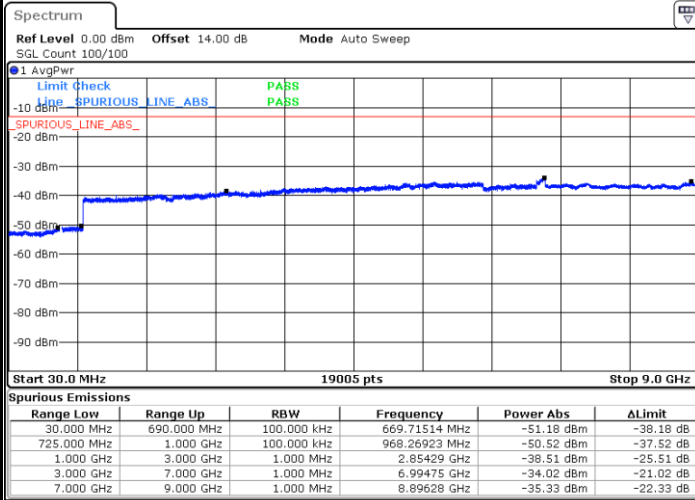

Highest Channel / QPSK

Date: 31.AUG.2019 06:00:52

Highest Channel / 16QAM

Date: 31.AUG.2019 06:01:49

LTE Band 12 / 1.4MHz

Lowest Channel / QPSK

Date: 31.AUG.2019 07:23:57

Lowest Channel / 16QAM

Date: 31.AUG.2019 07:24:54

Middle Channel / QPSK

Date: 31.AUG.2019 07:26:31

Middle Channel / 16QAM

Date: 31.AUG.2019 07:27:28

LTE Band 12 / 1.4MHz

Highest Channel / QPSK

Date: 31.AUG.2019 07:33:44

Highest Channel / 16QAM

Date: 31.AUG.2019 07:34:40

LTE Band 12 / 3MHz

Lowest Channel / QPSK

Date: 31.AUG.2019 07:40:55

Lowest Channel / 16QAM

Date: 31.AUG.2019 07:41:51

LTE Band 12 / 3MHz