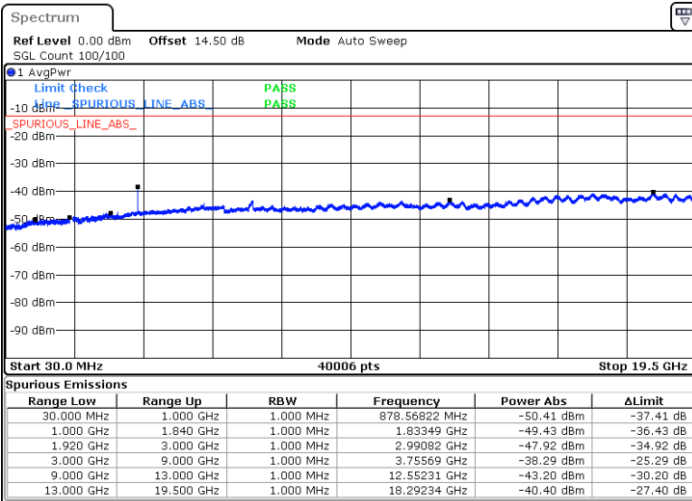

LTE Band 2 / 5MHz

Lowest Channel / QPSK

Lowest Channel / 16QAM

Date: 30.AUG.2019 23:06:55

Date: 30.AUG.2019 23:07:51

Middle Channel / QPSK

Middle Channel / 16QAM

Date: 30.AUG.2019 23:09:27

Date: 30.AUG.2019 23:10:23

LTE Band 2 / 5MHz

Highest Channel / QPSK

Date: 30.AUG.2019 23:16:34

Highest Channel / 16QAM

Date: 30.AUG.2019 23:17:30

LTE Band 2 / 10MHz

Lowest Channel / QPSK