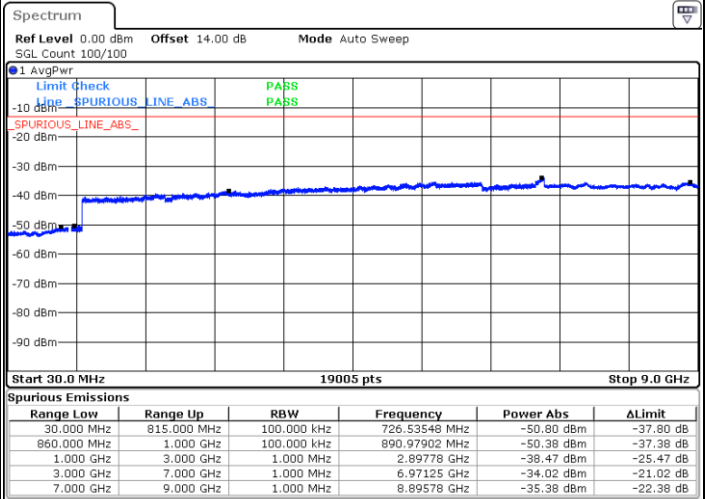

Date: 31.AUG.2019 03:08:04

Lowest Channel / 16QAM

Date: 31.AUG.2019 03:09:01

LTE Band 4 / 20MHz

Middle Channel / QPSK

Middle Channel / 16QAM

Date: 31.AUG.2019 03:10:38

Date: 31.AUG.2019 03:11:36

Highest Channel / QPSK

Highest Channel / 16QAM

Date: 31.AUG.2019 03:17:53

Date: 31.AUG.2019 03:18:50

LTE Band 5 / 1.4MHz

Lowest Channel / QPSK

Lowest Channel / 16QAM

Date: 31.AUG.2019 04:44:38

Date: 31.AUG.2019 04:45:35

Middle Channel / QPSK

Middle Channel / 16QAM

Date: 31.AUG.2019 04:47:13

Date: 31.AUG.2019 04:48:10

LTE Band 5 / 1.4MHz

Highest Channel / QPSK

Highest Channel / 16QAM