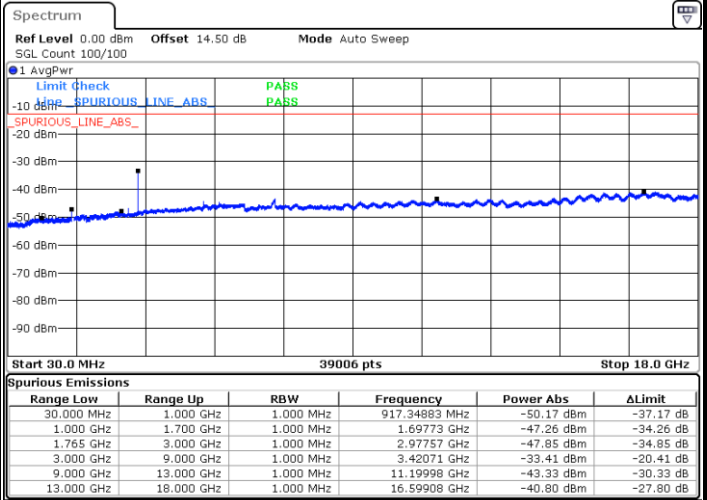

Highest Channel / QPSK

Highest Channel / 16QAM

Date: 31.AUG.2019 01:42:21

Date: 31.AUG.2019 01:43:17

LTE Band 4 / 5MHz

Lowest Channel / QPSK

Lowest Channel / 16QAM

Date: 31.AUG.2019 02:06:23

Date: 31.AUG.2019 02:07:20

Middle Channel / QPSK

Middle Channel / 16QAM

Date: 31.AUG.2019 02:08:58

Date: 31.AUG.2019 02:09:54

LTE Band 4 / 5MHz

Highest Channel / QPSK

Date: 31.AUG.2019 02:16:12