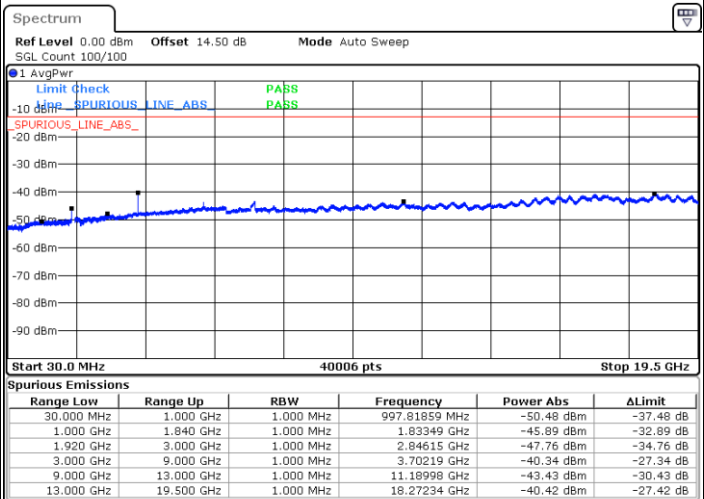

Highest Channel / 16QAM

Date: 31.AUG.2019 00:25:47

LTE Band 2 / 20MHz

Lowest Channel / QPSK

Date: 31.AUG.2019 00:38:56

Lowest Channel / 16QAM

Date: 31.AUG.2019 00:39:52

LTE Band 2 / 20MHz