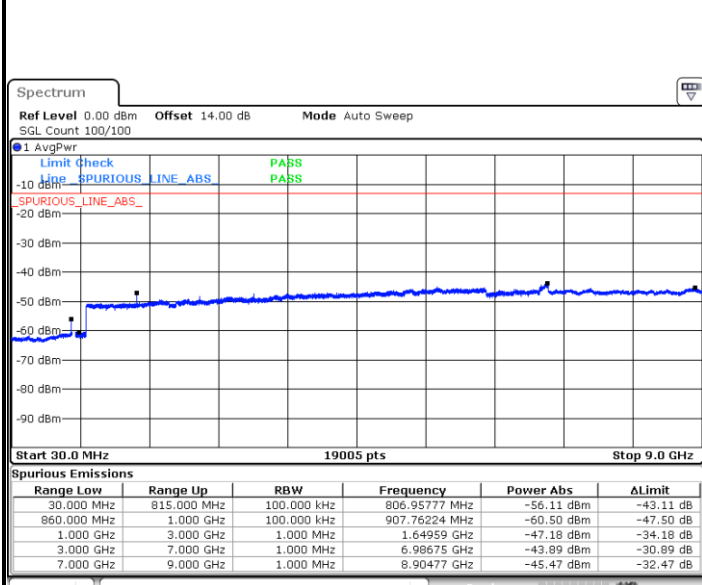

LTE Band 5 / 5MHz

Lowest Channel / QPSK

Date: 31.AUG.2019 05:26:41

Lowest Channel / 16QAM

Date: 31.AUG.2019 05:27:37

Middle Channel / QPSK

Date: 31.AUG.2019 05:29:15

Middle Channel / 16QAM

Date: 31.AUG.2019 05:30:12

LTE Band 5 / 5MHz

Highest Channel / QPSK

Date: 31.AUG.2019 05:38:28

Highest Channel / 16QAM

Date: 31.AUG.2019 05:39:25

LTE Band 5 / 10MHz

Lowest Channel / QPSK

Date: 31.AUG.2019 05:49:07

Lowest Channel / 16QAM

Date: 31.AUG.2019 05:50:04

LTE Band 5 / 10MHz

Middle Channel / QPSK

Date: 31.AUG.2019 05:51:41

Middle Channel / 16QAM

Date: 31.AUG.2019 05:52:38

Highest Channel / QPSK

Date: 31.AUG.2019 06:00:52

Highest Channel / 16QAM

Date: 31.AUG.2019 06:01:49

LTE Band 12 / 1.4MHz

Lowest Channel / QPSK

Date: 31.AUG.2019 07:23:57

Lowest Channel / 16QAM