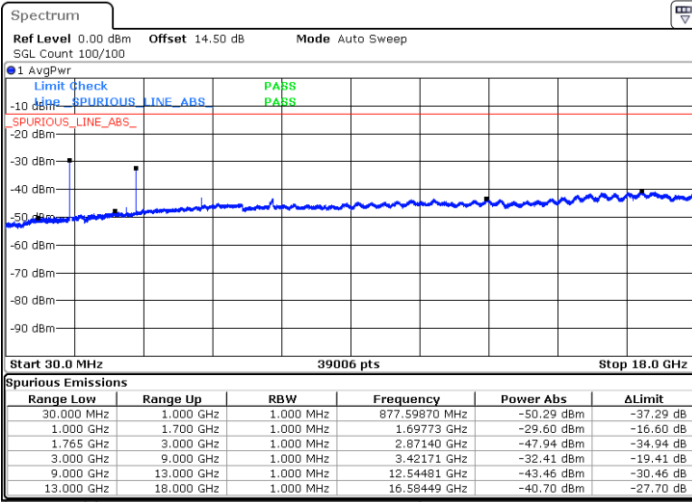

Highest Channel / 16QAM

Date: 31.AUG.2019 02:17:09

LTE Band 4 / 10MHz

Lowest Channel / QPSK

Date: 31.AUG.2019 02:29:43

Lowest Channel / 16QAM

Date: 31.AUG.2019 02:30:40

LTE Band 4 / 10MHz

Middle Channel / QPSK

Middle Channel / 16QAM

Date: 31.AUG.2019 02:32:17

Date: 31.AUG.2019 02:33:14

Highest Channel / QPSK

Highest Channel / 16QAM

Date: 31.AUG.2019 02:39:32

Date: 31.AUG.2019 02:40:29

LTE Band 4 / 15MHz

Lowest Channel / QPSK

Lowest Channel / 16QAM

Date: 31.AUG.2019 02:49:42

Date: 31.AUG.2019 02:50:38

Middle Channel / QPSK

Middle Channel / 16QAM

Date: 31.AUG.2019 02:52:15