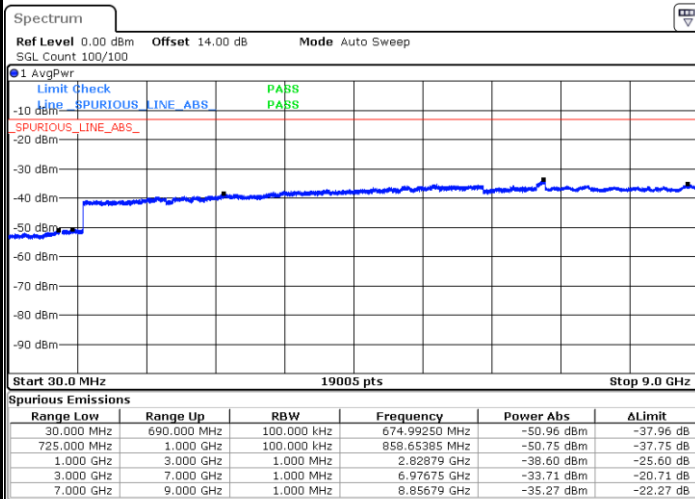

Highest Channel / QPSK

Date: 31.AUG.2019 06:00:52

Highest Channel / 16QAM

Date: 31.AUG.2019 06:01:49

LTE Band 12 / 1.4MHz

Lowest Channel / QPSK

Date: 31.AUG.2019 07:23:57

Lowest Channel / 16QAM

Date: 31.AUG.2019 07:24:54

Middle Channel / QPSK

Date: 31.AUG.2019 07:26:31

Middle Channel / 16QAM

Date: 31.AUG.2019 07:27:28

LTE Band 12 / 1.4MHz

Highest Channel / QPSK

Date: 31.AUG.2019 07:33:44

Highest Channel / 16QAM

Date: 31.AUG.2019 07:34:40

LTE Band 12 / 3MHz

Lowest Channel / QPSK

Date: 31.AUG.2019 07:40:55

Lowest Channel / 16QAM

Date: 31.AUG.2019 07:41:51

LTE Band 12 / 3MHz