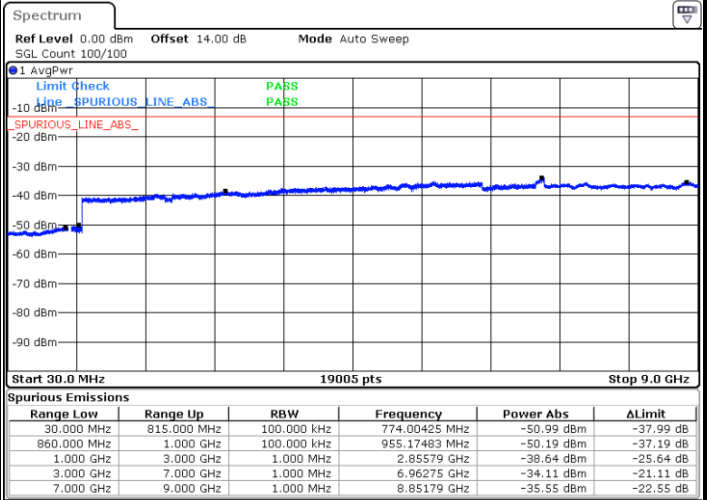

Highest Channel / QPSK

Highest Channel / 16QAM

Date: 31.AUG.2019 03:17:53

Date: 31.AUG.2019 03:18:50

LTE Band 5 / 1.4MHz

Lowest Channel / QPSK

Lowest Channel / 16QAM

Date: 31.AUG.2019 04:44:38

Date: 31.AUG.2019 04:45:35

Middle Channel / QPSK

Middle Channel / 16QAM

Date: 31.AUG.2019 04:47:13

Date: 31.AUG.2019 04:48:10

LTE Band 5 / 1.4MHz

Highest Channel / QPSK

Highest Channel / 16QAM

Date: 31.AUG.2019 04:56:26

Date: 31.AUG.2019 04:57:23

LTE Band 5 / 3MHz

Lowest Channel / QPSK

Lowest Channel / 16QAM

Date: 31.AUG.2019 05:05:40

Date: 31.AUG.2019 05:06:37

LTE Band 5 / 3MHz