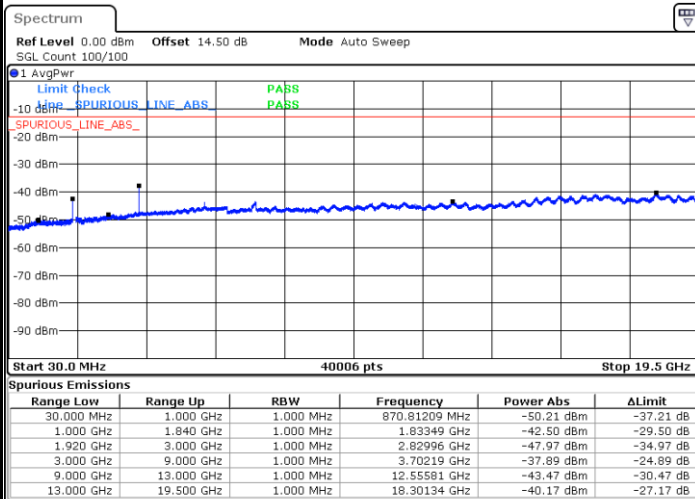

Date: 31.AUG.2019 00:16:08

Middle Channel / QPSK

Middle Channel / 16QAM

Date: 31.AUG.2019 00:17:45

Date: 31.AUG.2019 00:18:41

LTE Band 2 / 15MHz

Highest Channel / QPSK

Date: 31.AUG.2019 00:24:52

Highest Channel / 16QAM

Date: 31.AUG.2019 00:25:47

LTE Band 2 / 20MHz

Lowest Channel / QPSK

Date: 31.AUG.2019 00:38:56

Lowest Channel / 16QAM

Date: 31.AUG.2019 00:39:52

LTE Band 2 / 20MHz