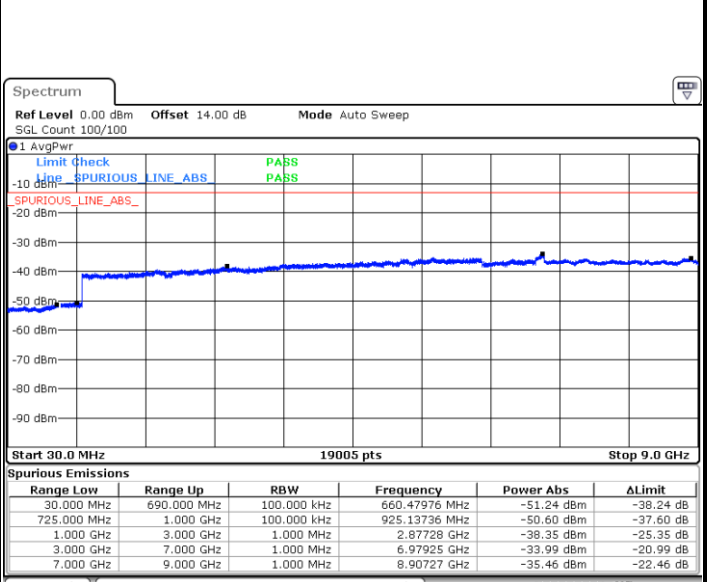

Date: 31.AUG.2019 05:30:12

LTE Band 5 / 5MHz

Highest Channel / QPSK

Date: 31.AUG.2019 05:38:28

Highest Channel / 16QAM

Date: 31.AUG.2019 05:39:25

LTE Band 5 / 10MHz

Lowest Channel / QPSK

Date: 31.AUG.2019 05:49:07

Lowest Channel / 16QAM

Date: 31.AUG.2019 05:50:04

LTE Band 5 / 10MHz

Middle Channel / QPSK

Date: 31.AUG.2019 05:51:41

Middle Channel / 16QAM

Date: 31.AUG.2019 05:52:38

Highest Channel / QPSK

Date: 31.AUG.2019 06:00:52

Highest Channel / 16QAM

Date: 31.AUG.2019 06:01:49

LTE Band 12 / 1.4MHz

Lowest Channel / QPSK

Date: 31.AUG.2019 07:23:57

Lowest Channel / 16QAM

Date: 31.AUG.2019 07:24:54

Middle Channel / QPSK

Date: 31.AUG.2019 07:26:31

Middle Channel / 16QAM

Date: 31.AUG.2019 07:27:28

LTE Band 12 / 1.4MHz

Highest Channel / QPSK

Date: 31.AUG.2019 07:33:44