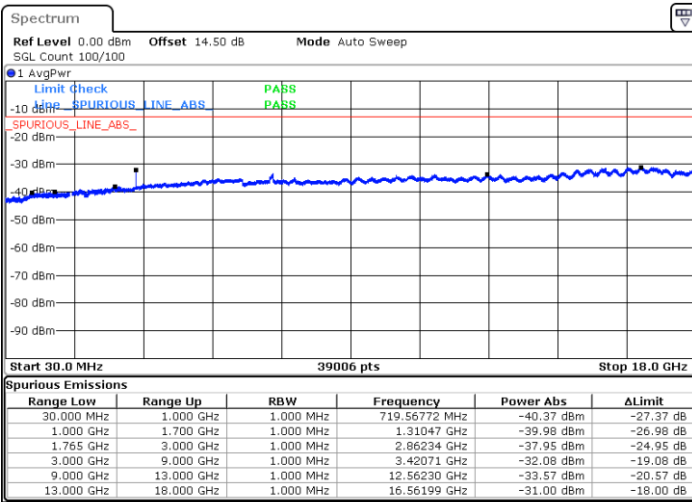

LTE Band 4 / 1.4MHz

Lowest Channel / QPSK

Lowest Channel / 16QAM

Date: 31.AUG.2019 01:14:34

Date: 31.AUG.2019 01:15:31

Middle Channel / QPSK

Middle Channel / 16QAM

Date: 31.AUG.2019 01:17:08

Date: 31.AUG.2019 01:18:05

LTE Band 4 / 1.4MHz

Highest Channel / QPSK

Highest Channel / 16QAM

Date: 31.AUG.2019 01:24:22

Date: 31.AUG.2019 01:25:19

LTE Band 4 / 3MHz

Lowest Channel / QPSK

Lowest Channel / 16QAM

Date: 31.AUG.2019 01:32:32

Date: 31.AUG.2019 01:33:29

LTE Band 4 / 3MHz

Middle Channel / QPSK

Middle Channel / 16QAM

Date: 31.AUG.2019 01:35:06

Date: 31.AUG.2019 01:36:03