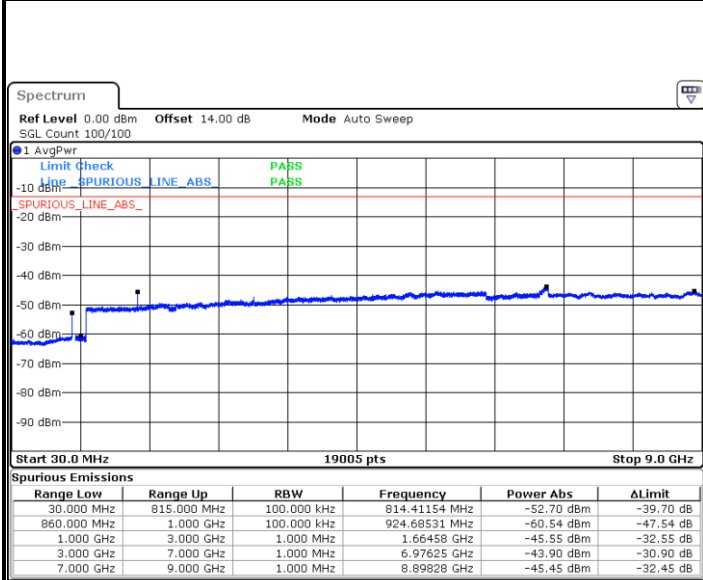

Date: 31.AUG.2019 05:30:12

LTE Band 5 / 5MHz

Highest Channel / QPSK

Date: 31.AUG.2019 05:38:28

Highest Channel / 16QAM

Date: 31.AUG.2019 05:39:25

LTE Band 5 / 10MHz

Lowest Channel / QPSK

Date: 31.AUG.2019 05:49:07

Lowest Channel / 16QAM

Date: 31.AUG.2019 05:50:04

LTE Band 5 / 10MHz

Middle Channel / QPSK

Date: 31.AUG.2019 05:51:41

Middle Channel / 16QAM

Date: 31.AUG.2019 05:52:38

Highest Channel / QPSK

Date: 31.AUG.2019 06:00:52

Highest Channel / 16QAM

Date: 31.AUG.2019 06:01:49

LTE Band 12 / 1.4MHz

Lowest Channel / QPSK

Date: 31.AUG.2019 07:23:57

Lowest Channel / 16QAM