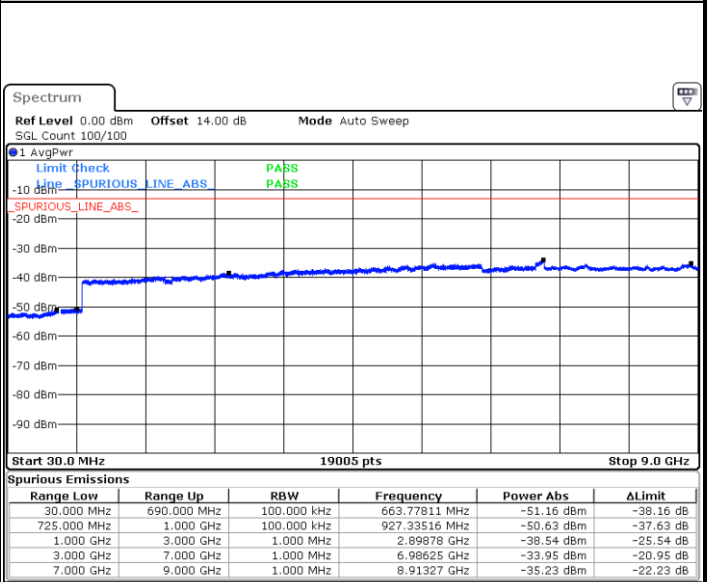

Date: 31.AUG.2019 05:49:07

Lowest Channel / 16QAM

Date: 31.AUG.2019 05:50:04

LTE Band 5 / 10MHz

Middle Channel / QPSK

Date: 31.AUG.2019 05:51:41

Middle Channel / 16QAM

Date: 31.AUG.2019 05:52:38

Highest Channel / QPSK

Date: 31.AUG.2019 06:00:52

Highest Channel / 16QAM

Date: 31.AUG.2019 06:01:49

LTE Band 12 / 1.4MHz

Lowest Channel / QPSK

Date: 31.AUG.2019 07:23:57

Lowest Channel / 16QAM

Date: 31.AUG.2019 07:24:54

Middle Channel / QPSK

Date: 31.AUG.2019 07:26:31

Middle Channel / 16QAM

Date: 31.AUG.2019 07:27:28

LTE Band 12 / 1.4MHz

Highest Channel / QPSK

Date: 31.AUG.2019 07:33:44

Highest Channel / 16QAM

Date: 31.AUG.2019 07:34:40

LTE Band 12 / 3MHz

Lowest Channel / QPSK

Date: 31.AUG.2019 07:40:55

Lowest Channel / 16QAM

Date: 31.AUG.2019 07:41:51

LTE Band 12 / 3MHz