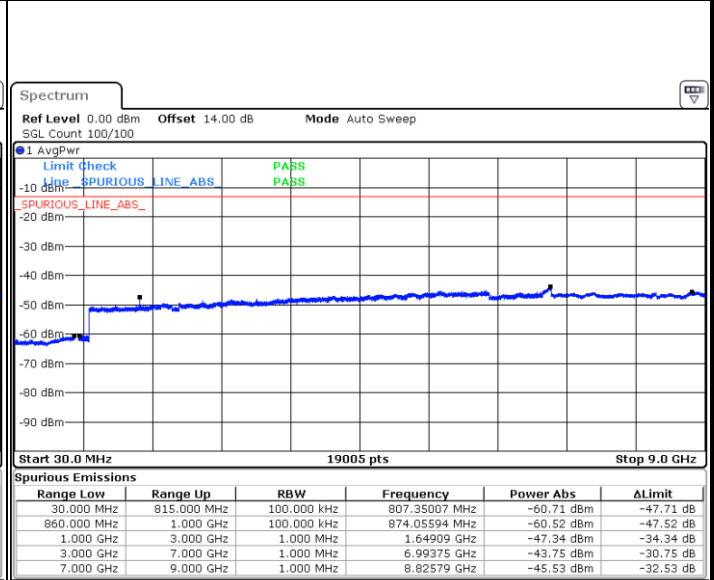

Date: 31.AUG.2019 04:56:26

Date: 31.AUG.2019 04:57:23

LTE Band 5 / 3MHz

Lowest Channel / QPSK

Lowest Channel / 16QAM

Date: 31.AUG.2019 05:05:40

Date: 31.AUG.2019 05:06:37

LTE Band 5 / 3MHz

Middle Channel / QPSK

Middle Channel / 16QAM

Date: 31.AUG.2019 05:08:15

Date: 31.AUG.2019 05:09:12

Highest Channel / QPSK

Highest Channel / 16QAM

Date: 31.AUG.2019 05:17:28

Date: 31.AUG.2019 05:18:25

LTE Band 5 / 5MHz

Lowest Channel / QPSK

Date: 31.AUG.2019 05:26:41

Lowest Channel / 16QAM

Date: 31.AUG.2019 05:27:37

Middle Channel / QPSK

Date: 31.AUG.2019 05:29:15

Middle Channel / 16QAM