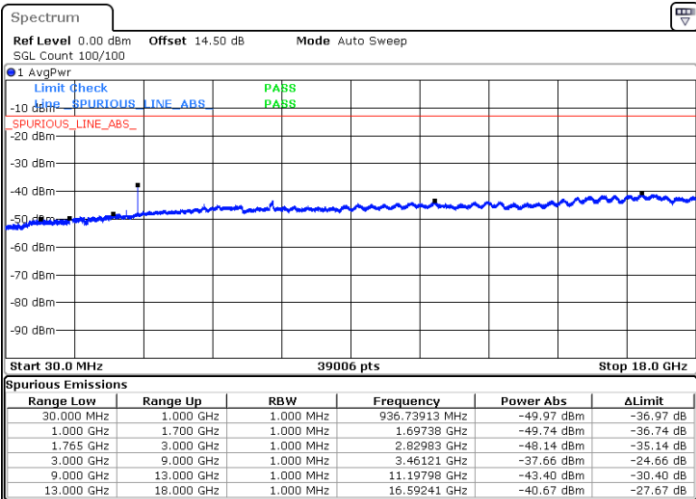

Highest Channel / QPSK

Highest Channel / 16QAM

Date: 31.AUG.2019 01:42:21

Date: 31.AUG.2019 01:43:17

LTE Band 4 / 5MHz

Lowest Channel / QPSK

Lowest Channel / 16QAM

Date: 31.AUG.2019 02:06:23

Date: 31.AUG.2019 02:07:20

Middle Channel / QPSK

Middle Channel / 16QAM

Date: 31.AUG.2019 02:08:58

Date: 31.AUG.2019 02:09:54

LTE Band 4 / 5MHz

Highest Channel / QPSK

Date: 31.AUG.2019 02:16:12