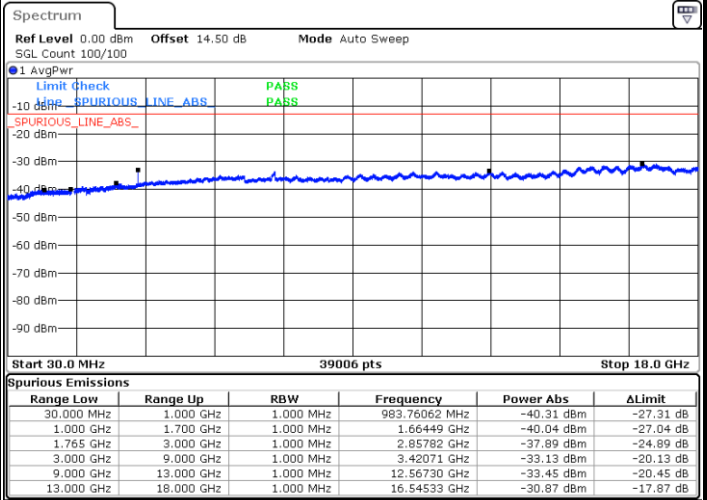

Highest Channel / 16QAM

Date: 31.AUG.2019 00:25:47

LTE Band 2 / 20MHz

Lowest Channel / QPSK

Date: 31.AUG.2019 00:38:56

Lowest Channel / 16QAM

Date: 31.AUG.2019 00:39:52

LTE Band 2 / 20MHz

Middle Channel / QPSK

Middle Channel / 16QAM

Date: 31.AUG.2019 00:41:27

Date: 31.AUG.2019 00:42:23

Highest Channel / QPSK

Highest Channel / 16QAM

Date: 31.AUG.2019 00:48:34

Date: 31.AUG.2019 00:49:30

LTE Band 4 / 1.4MHz

Lowest Channel / QPSK

Lowest Channel / 16QAM

Date: 31.AUG.2019 01:14:34

Date: 31.AUG.2019 01:15:31

Middle Channel / QPSK

Middle Channel / 16QAM

Date: 31.AUG.2019 01:17:08