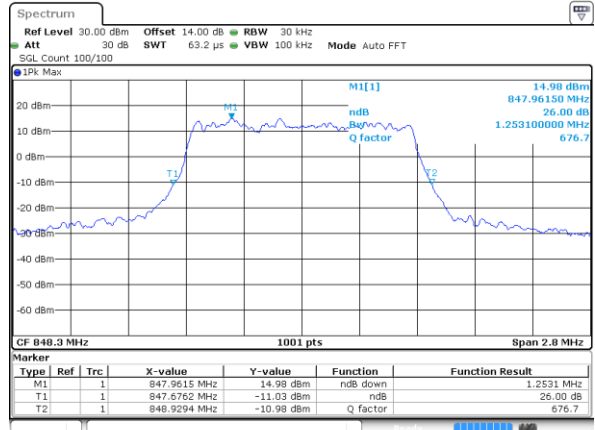

Highest Channel / 20MHz / QPSK

Date: 31.AUG.2019 11:32:54

Highest Channel / 20MHz / 16QAM

Date: 31.AUG.2019 11:33:04

LTE Band 26

Lowest Channel / 1.4MHz / QPSK

Date: 31 AUG 2019 17:42:02

Lowest Channel / 1.4MHz / 16QAM

Date: 31 AUG 2019 17:41:52

Middle Channel / 1.4MHz / QPSK

Date: 31 AUG 2019 18:12:26

Middle Channel / 1.4MHz / 16QAM

Date: 31 AUG 2019 18:12:36

Highest Channel / 1.4MHz / QPSK

Date: 31 AUG 2019 18:13:05

Highest Channel / 1.4MHz / 16QAM

Date: 31 AUG 2019 18:13:15

LTE Band 26

Lowest Channel / 3MHz / QPSK

Date: 31 AUG 2019 18:13:45

Lowest Channel / 3MHz / 16QAM

Date: 31 AUG 2019 18:13:54

Middle Channel / 3MHz / QPSK

Date: 31 AUG 2019 18:14:24