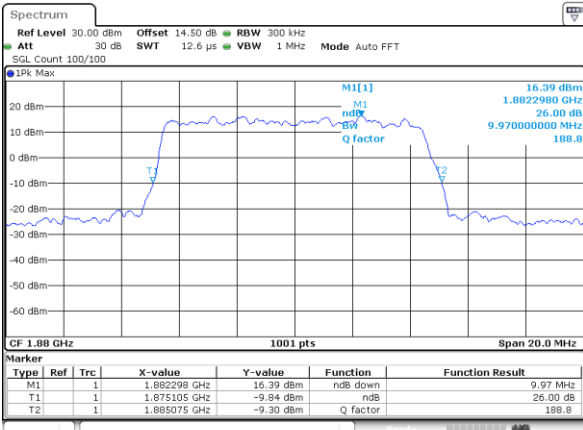

Middle Channel / 10MHz / QPSK

Date: 31.AUG.2019 11:05:01