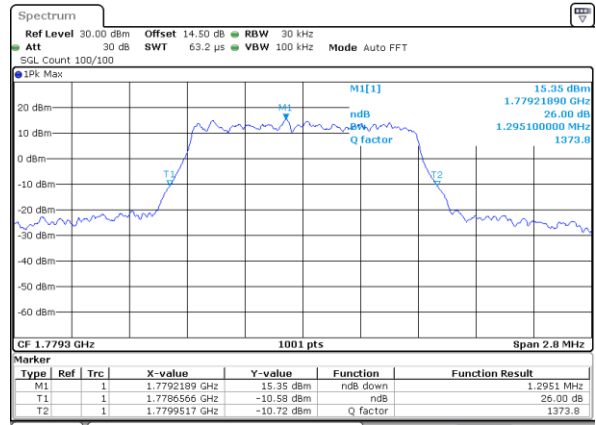

Date: 30\_AUG.2019 18:57:45

LTE Band 66

Lowest Channel / 1.4MHz / QPSK

Date: 30 AUG 2019 11:27:58

Lowest Channel / 1.4MHz / 16QAM

Date: 30 AUG 2019 11:39:17

Middle Channel / 1.4MHz / QPSK

Date: 30 AUG 2019 11:57:57

Middle Channel / 1.4MHz / 16QAM

Date: 30 AUG 2019 11:54:56

Highest Channel / 1.4MHz / QPSK

Date: 30 AUG 2019 13:39:54

Highest Channel / 1.4MHz / 16QAM

Date: 30 AUG 2019 13:47:00

LTE Band 66

Lowest Channel / 3MHz / QPSK

Date: 30 AUG 2019 17:21:51

Lowest Channel / 3MHz / 16QAM

Date: 30 AUG 2019 13:51:42

Middle Channel / 3MHz / QPSK

Date: 30 AUG 2019 14:50:34

Middle Channel / 3MHz / 16QAM

Date: 30 AUG 2019 14:55:27

Highest Channel / 3MHz / QPSK

Date: 30 AUG 2019 15:06:05

Highest Channel / 3MHz / 16QAM

Date: 30 AUG 2019 14:58:10

LTE Band 66

Lowest Channel / 5MHz / QPSK

Date: 30 AUG 2019 17:24:07

Lowest Channel / 5MHz / 16QAM

Date: 30 AUG 2019 17:32:15