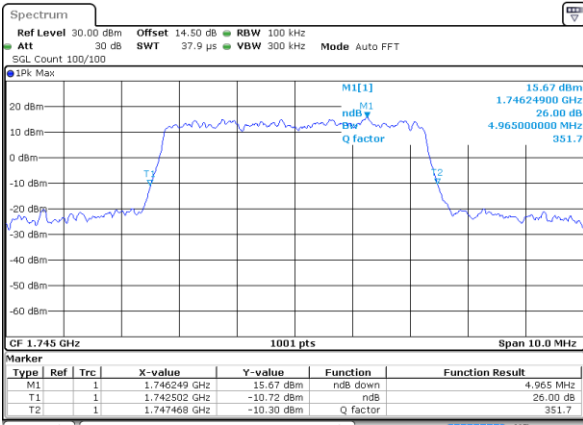

Middle Channel / 5MHz / QPSK

Date: 30 AUG 2019 17:37:06