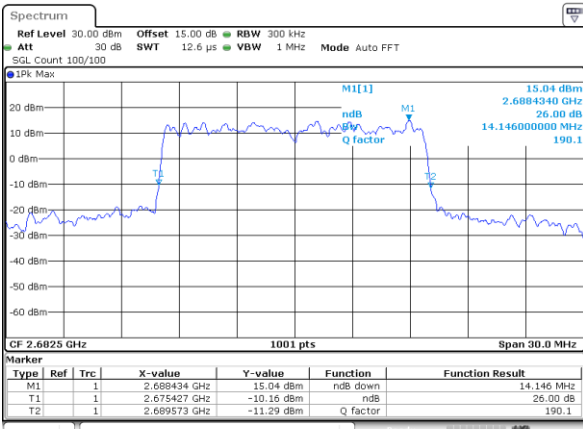

Lowest Channel / 15MHz / QPSK

Date: 30\_AUG.2019 18:54:54

Lowest Channel / 15MHz / 16QAM

Date: 30\_AUG.2019 18:55:24

Middle Channel / 15MHz / QPSK

Date: 30\_AUG.2019 18:55:04

Middle Channel / 15MHz / 16QAM

Date: 30\_AUG.2019 18:55:34

Highest Channel / 15MHz / QPSK

Date: 30\_AUG.2019 18:55:13

Highest Channel / 15MHz / 16QAM

Date: 30\_AUG.2019 18:55:44

LTE Band 41

Lowest Channel / 20MHz / QPSK

Date: 30\_AUG.2019 18:56:54

Lowest Channel / 20MHz / 16QAM