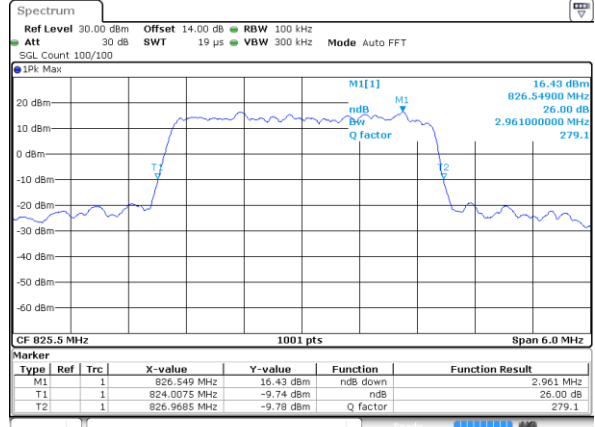

Date: 31 AUG 2019 18:13:15

LTE Band 26

Lowest Channel / 3MHz / QPSK

Date: 31 AUG 2019 18:13:45

Lowest Channel / 3MHz / 16QAM

Date: 31 AUG 2019 18:13:54

Middle Channel / 3MHz / QPSK

Date: 31 AUG 2019 18:14:24

Middle Channel / 3MHz / 16QAM

Date: 31 AUG 2019 18:14:34

Highest Channel / 3MHz / QPSK

Date: 31 AUG 2019 18:15:03

Highest Channel / 3MHz / 16QAM

Date: 31 AUG 2019 18:15:13

LTE Band 26

Lowest Channel / 5MHz / QPSK