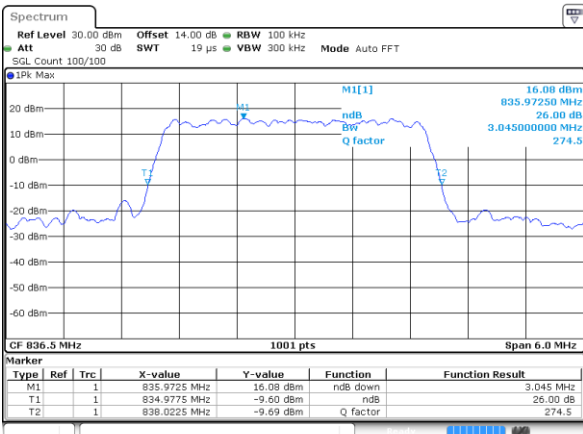

Date: 31 AUG 2019 18:13:15

LTE Band 26

Lowest Channel / 3MHz / QPSK

Date: 31 AUG 2019 18:13:45

Lowest Channel / 3MHz / 16QAM

Date: 31 AUG 2019 18:13:54

Middle Channel / 3MHz / QPSK

Date: 31 AUG 2019 18:14:24

Middle Channel / 3MHz / 16QAM

Date: 31 AUG 2019 18:14:34

Highest Channel / 3MHz / QPSK

Date: 31 AUG 2019 18:15:03

Highest Channel / 3MHz / 16QAM

Date: 31 AUG 2019 18:15:13

LTE Band 26

Lowest Channel / 5MHz / QPSK