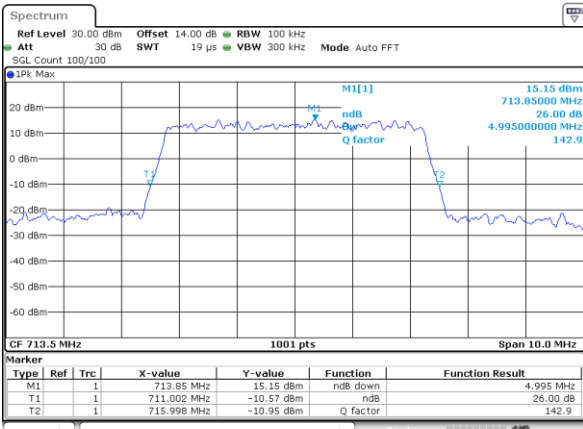

Highest Channel / 5MHz / QPSK

Date: 31.AUG.2019 08:01:52