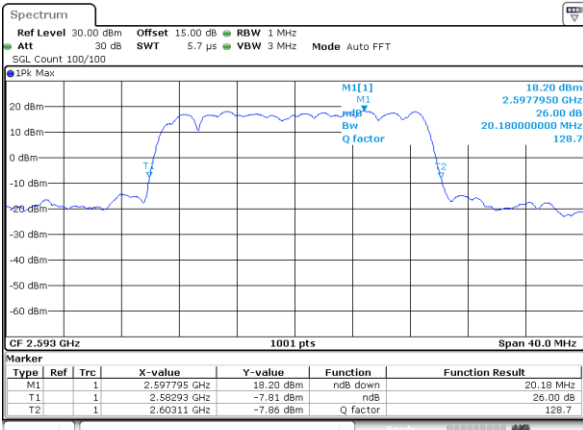

Middle Channel / 20MHz / QPSK

Date: 30_AUG.2019 18:57:04