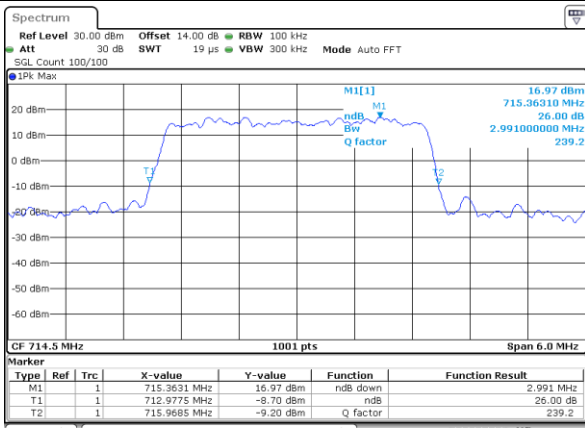

Highest Channel / 3MHz / QPSK

Date: 31.AUG.2019 07:44:55