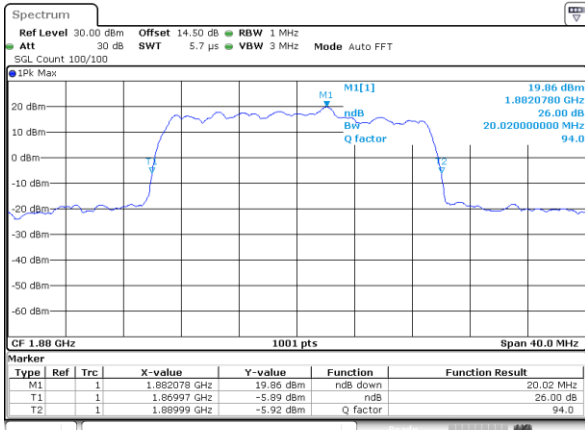

Lowest Channel / 20MHz / QPSK

Date: 31.AUG.2019 11:27:47

Lowest Channel / 20MHz / 16QAM

Date: 31.AUG.2019 11:27:57

Middle Channel / 20MHz / QPSK

Date: 31.AUG.2019 11:30:21

Middle Channel / 20MHz / 16QAM

Date: 31.AUG.2019 11:30:31

Highest Channel / 20MHz / QPSK

Date: 31.AUG.2019 11:32:54

Highest Channel / 20MHz / 16QAM

Date: 31.AUG.2019 11:33:04

LTE Band 26

Lowest Channel / 1.4MHz / QPSK

Date: 31 AUG 2019 17:42:02

Lowest Channel / 1.4MHz / 16QAM