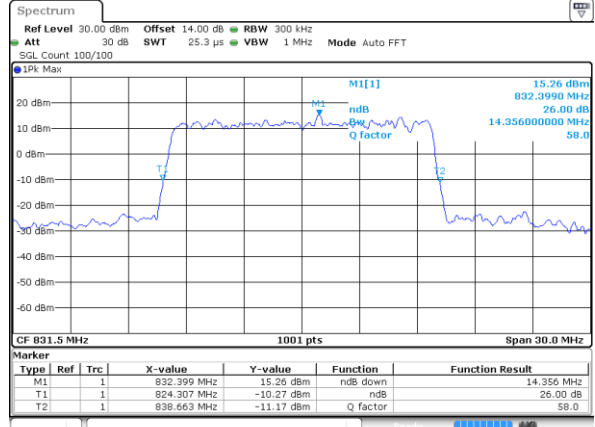

Date: 31 AUG 2019 18:17:03

Highest Channel / 5MHz / 16QAM

Date: 31 AUG 2019 18:17:13

LTE Band 26

Lowest Channel / 10MHz / QPSK

Date: 31 AUG 2019 18:17:43

Lowest Channel / 10MHz / 16QAM

Date: 31 AUG 2019 18:17:53

Middle Channel / 10MHz / QPSK

Date: 31 AUG 2019 18:18:22

Middle Channel / 10MHz / 16QAM

Date: 31 AUG 2019 18:18:32

Highest Channel / 10MHz / QPSK

Date: 31 AUG 2019 18:19:01

Highest Channel / 10MHz / 16QAM

Date: 31 AUG 2019 18:19:11

LTE Band 26

Lowest Channel / 15MHz / QPSK

Date: 31 AUG 2019 18:19:40

Lowest Channel / 15MHz / 16QAM

Date: 31 AUG 2019 18:19:50

Middle Channel / 15MHz / QPSK

Date: 31 AUG 2019 18:20:20

Middle Channel / 15MHz / 16QAM