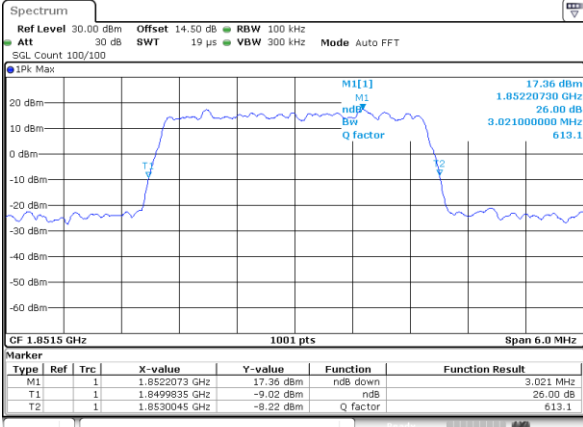

Date: 31.AUG.2019 10:25:49

Highest Channel / 1.4MHz / 16QAM

Date: 31.AUG.2019 10:25:59

LTE Band 25

Lowest Channel / 3MHz / QPSK

Date: 31.AUG.2019 10:38:12

Lowest Channel / 3MHz / 16QAM

Date: 31.AUG.2019 10:38:22