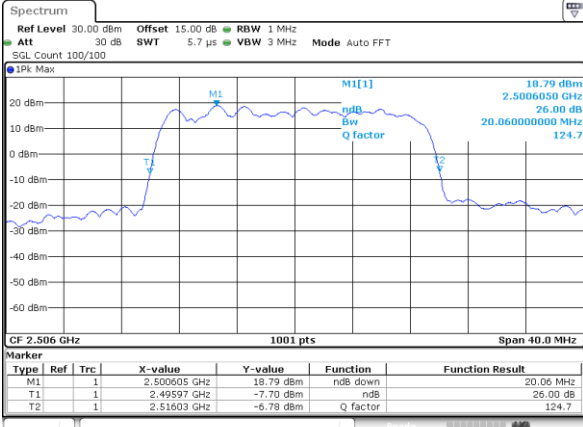

Highest Channel / 15MHz / QPSK

Date: 30\_AUG.2019 18:55:13

Highest Channel / 15MHz / 16QAM

Date: 30\_AUG.2019 18:55:44

LTE Band 41

Lowest Channel / 20MHz / QPSK

Date: 30\_AUG.2019 18:56:54

Lowest Channel / 20MHz / 16QAM