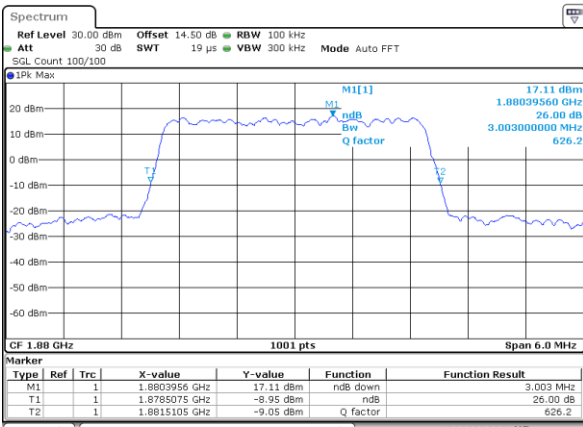

Middle Channel / 3MHz / QPSK

Date: 31.AUG.2019 10:40:46