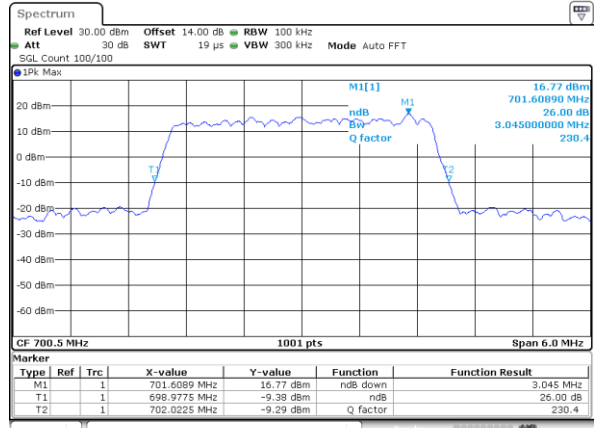

Lowest Channel / 3MHz / 16QAM

Date: 31.AUG.2019 07:35:10