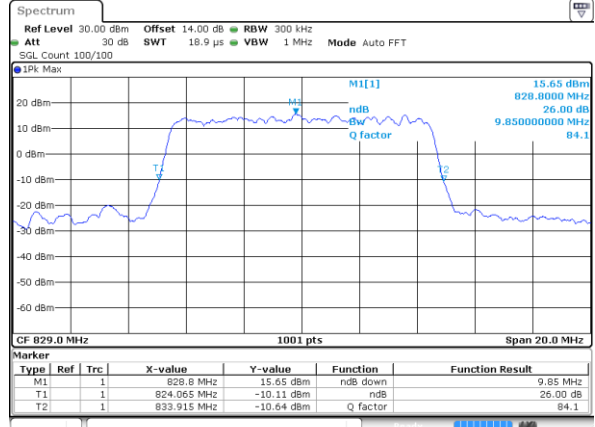

Date: 31 AUG 2019 18:17:03

Highest Channel / 5MHz / 16QAM

Date: 31 AUG 2019 18:17:13

LTE Band 26

Lowest Channel / 10MHz / QPSK

Date: 31 AUG 2019 18:17:43

Lowest Channel / 10MHz / 16QAM

Date: 31 AUG 2019 18:17:53