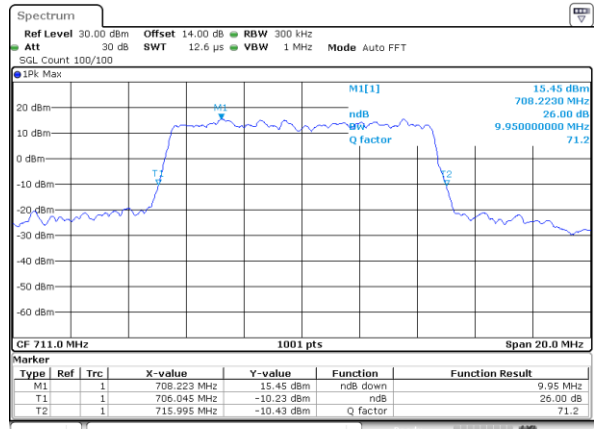

Lowest Channel / 10MHz / QPSK

Date: 31.AUG.2019 08:09:03

Lowest Channel / 10MHz / 16QAM

Date: 31.AUG.2019 08:10:13

Middle Channel / 10MHz / QPSK

Date: 31.AUG.2019 08:16:14

Middle Channel / 10MHz / 16QAM

Date: 31.AUG.2019 08:16:24

Highest Channel / 10MHz / QPSK

Date: 31.AUG.2019 08:18:48

Highest Channel / 10MHz / 16QAM

Date: 31.AUG.2019 08:18:58

LTE Band 13

Lowest Channel / 5MHz / QPSK

Date: 31.AUG.2019 09:12:20

Lowest Channel / 5MHz / 16QAM