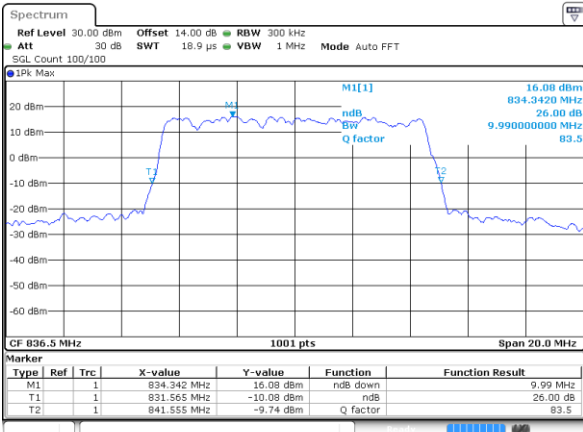

Middle Channel / 10MHz / QPSK

Date: 31 AUG 2019 18:18:22