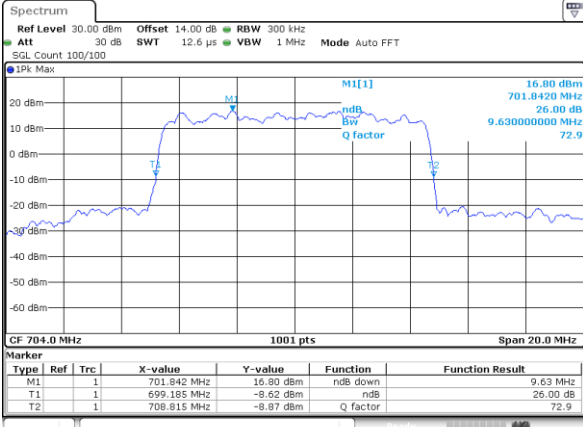

LTE Band 12

Lowest Channel / 10MHz / QPSK

Date: 31.AUG.2019 08:09:03