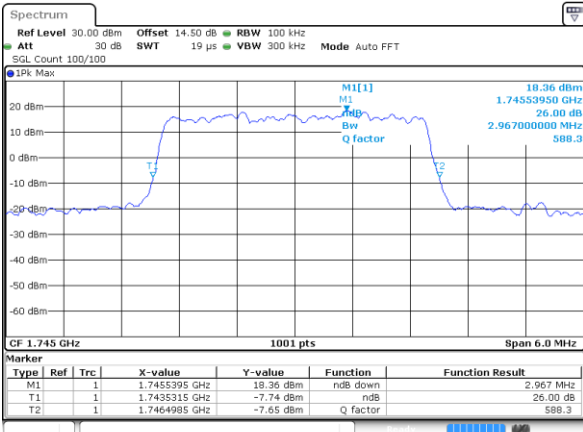

Middle Channel / 3MHz / QPSK

Date: 30 AUG 2019 14:50:34