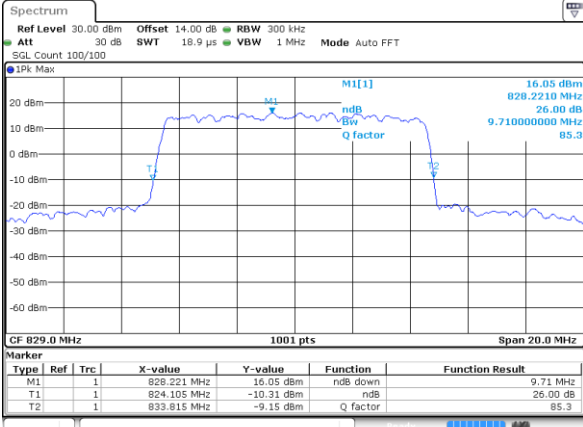

Date: 31 AUG 2019 18:17:03

Highest Channel / 5MHz / 16QAM

Date: 31 AUG 2019 18:17:13

LTE Band 26

Lowest Channel / 10MHz / QPSK

Date: 31 AUG 2019 18:17:43

Lowest Channel / 10MHz / 16QAM

Date: 31 AUG 2019 18:17:53