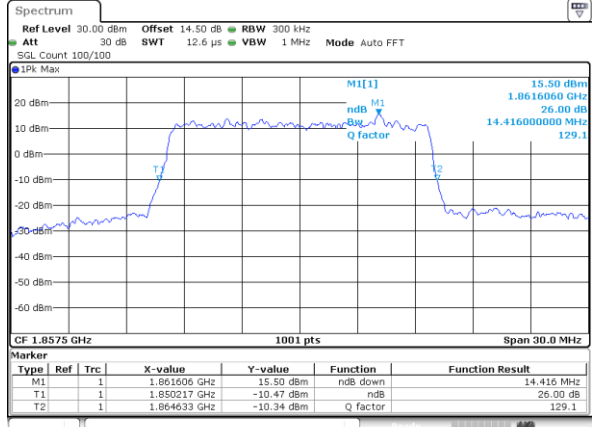

Highest Channel / 10MHz / 16QAM

Date: 31.AUG.2019 11:08:20

LTE Band 25

Lowest Channel / 15MHz / QPSK

Date: 31.AUG.2019 11:15:24

Lowest Channel / 15MHz / 16QAM

Date: 31.AUG.2019 11:15:34

Middle Channel / 15MHz / QPSK