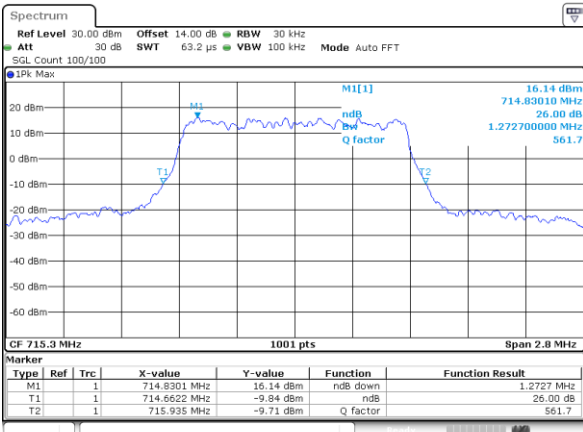

Highest Channel / 1.4MHz / QPSK

Date: 31.AUG.2019 07:27:59