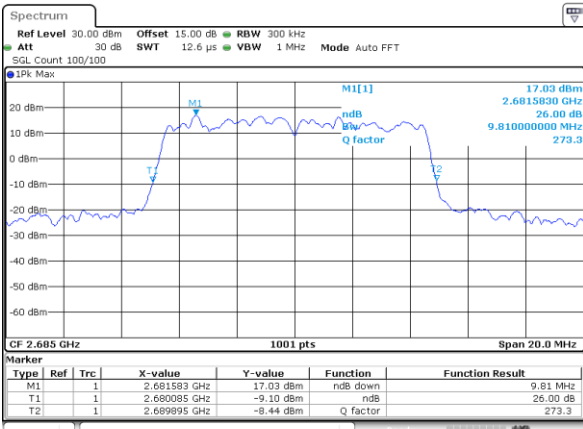

Highest Channel / 5MHz / 16QAM

Date: 30\_AUG.2019 18:51:42

LTE Band 41

Lowest Channel / 10MHz / QPSK

Date: 30\_AUG.2019 18:52:53

Lowest Channel / 10MHz / 16QAM

Date: 30\_AUG.2019 18:53:23

Middle Channel / 10MHz / QPSK

Date: 30\_AUG.2019 18:53:03

Middle Channel / 10MHz / 16QAM

Date: 30\_AUG.2019 18:53:33

Highest Channel / 10MHz / QPSK

Date: 30\_AUG.2019 18:53:13

Highest Channel / 10MHz / 16QAM

Date: 30\_AUG.2019 18:53:43

LTE Band 41