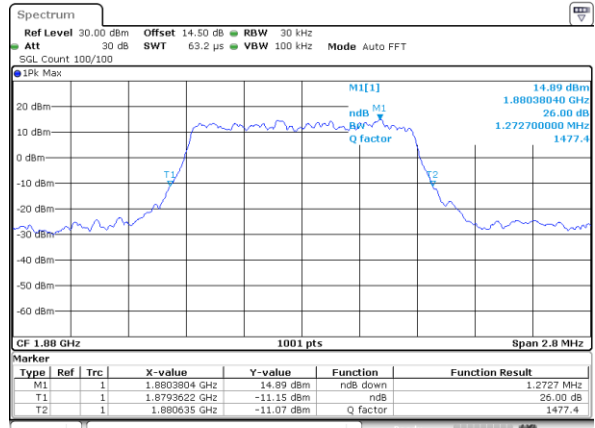

Date: 31.AUG.2019 10:20:40

Lowest Channel / 1.4MHz / 16QAM

Date: 31.AUG.2019 10:20:50

Middle Channel / 1.4MHz / QPSK

Date: 31.AUG.2019 10:23:14

Middle Channel / 1.4MHz / 16QAM

Date: 31.AUG.2019 10:23:24

Highest Channel / 1.4MHz / QPSK

Date: 31.AUG.2019 10:25:49

Highest Channel / 1.4MHz / 16QAM

Date: 31.AUG.2019 10:25:59

LTE Band 25

Lowest Channel / 3MHz / QPSK

Date: 31.AUG.2019 10:38:12

Lowest Channel / 3MHz / 16QAM

Date: 31.AUG.2019 10:38:22