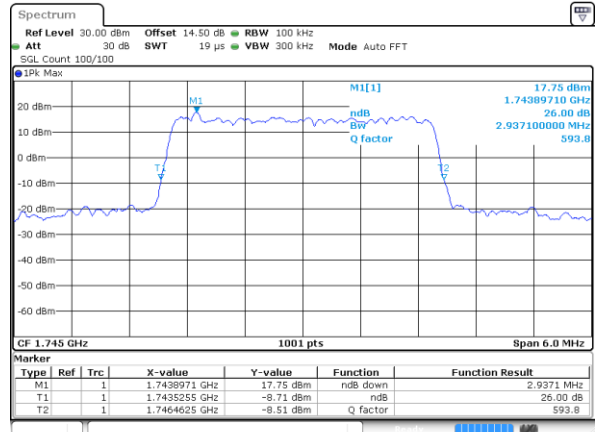

Middle Channel / 1.4MHz / 16QAM

Date: 30 AUG 2019 11:54:56

Highest Channel / 1.4MHz / QPSK

Date: 30 AUG 2019 13:39:54

Highest Channel / 1.4MHz / 16QAM

Date: 30 AUG 2019 13:47:00

LTE Band 66

Lowest Channel / 3MHz / QPSK

Date: 30 AUG 2019 17:21:51

Lowest Channel / 3MHz / 16QAM

Date: 30 AUG 2019 13:51:42

Middle Channel / 3MHz / QPSK

Date: 30 AUG 2019 14:50:34

Middle Channel / 3MHz / 16QAM

Date: 30 AUG 2019 14:55:27

Highest Channel / 3MHz / QPSK

Date: 30 AUG 2019 15:06:05

Highest Channel / 3MHz / 16QAM

Date: 30 AUG 2019 14:58:10

LTE Band 66

Lowest Channel / 5MHz / QPSK

Date: 30 AUG 2019 17:24:07

Lowest Channel / 5MHz / 16QAM

Date: 30 AUG 2019 17:32:15