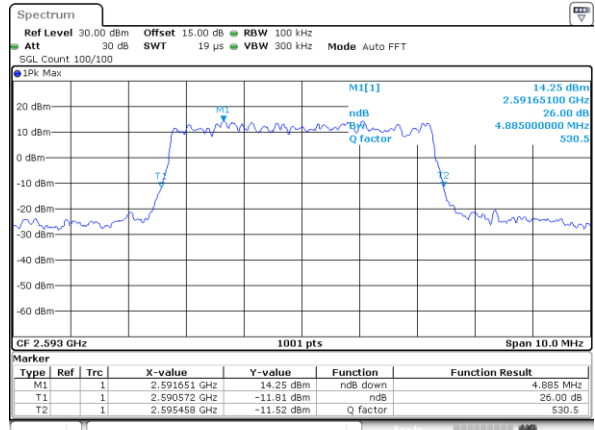

Date: 31 AUG 2019 18:20:30

Highest Channel / 15MHz / QPSK

Date: 31 AUG 2019 18:20:59

Highest Channel / 15MHz / 16QAM

Date: 31 AUG 2019 18:21:10

LTE Band 41

Lowest Channel / 5MHz / QPSK

Date: 30\_AUG.2019 18:50:52

Lowest Channel / 5MHz / 16QAM

Date: 30\_AUG.2019 18:51:22

Middle Channel / 5MHz / QPSK

Date: 30\_AUG.2019 18:51:02

Middle Channel / 5MHz / 16QAM

Date: 30\_AUG.2019 18:51:32

Highest Channel / 5MHz / QPSK

Date: 30\_AUG.2019 18:51:12

Highest Channel / 5MHz / 16QAM

Date: 30\_AUG.2019 18:51:42

LTE Band 41

Lowest Channel / 10MHz / QPSK

Date: 30\_AUG.2019 18:52:53

Lowest Channel / 10MHz / 16QAM

Date: 30\_AUG.2019 18:53:23

Middle Channel / 10MHz / QPSK