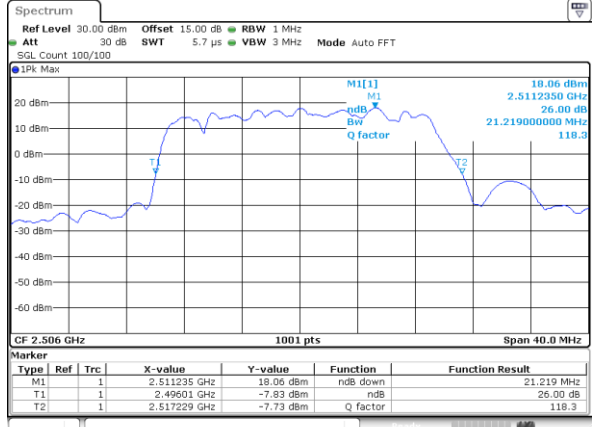

Highest Channel / 15MHz / QPSK

Date: 30\_AUG.2019 18:55:13

Highest Channel / 15MHz / 16QAM

Date: 30\_AUG.2019 18:55:44

LTE Band 41

Lowest Channel / 20MHz / QPSK

Date: 30\_AUG.2019 18:56:54

Lowest Channel / 20MHz / 16QAM