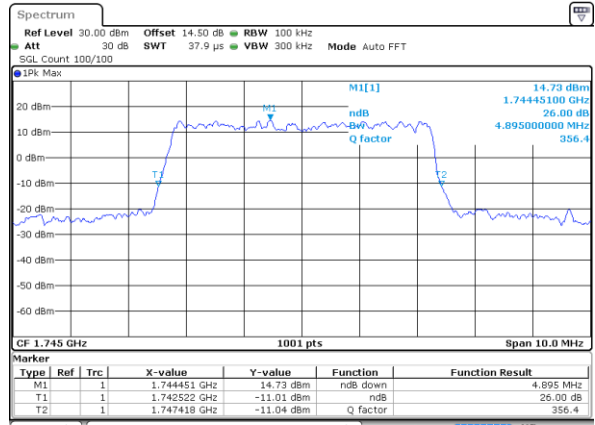

Middle Channel / 1.4MHz / 16QAM

Date: 30 AUG 2019 11:54:56

Highest Channel / 1.4MHz / QPSK

Date: 30 AUG 2019 13:39:54

Highest Channel / 1.4MHz / 16QAM

Date: 30 AUG 2019 13:47:00

LTE Band 66

Lowest Channel / 3MHz / QPSK

Date: 30 AUG 2019 17:21:51

Lowest Channel / 3MHz / 16QAM

Date: 30 AUG 2019 13:51:42

Middle Channel / 3MHz / QPSK

Date: 30 AUG 2019 14:50:34

Middle Channel / 3MHz / 16QAM

Date: 30 AUG 2019 14:55:27

Highest Channel / 3MHz / QPSK

Date: 30 AUG 2019 15:06:05

Highest Channel / 3MHz / 16QAM

Date: 30 AUG 2019 14:58:10

LTE Band 66

Lowest Channel / 5MHz / QPSK

Date: 30 AUG 2019 17:24:07

Lowest Channel / 5MHz / 16QAM

Date: 30 AUG 2019 17:32:15

Middle Channel / 5MHz / QPSK

Date: 30 AUG 2019 17:37:06

Middle Channel / 5MHz / 16QAM

Date: 30 AUG 2019 17:34:46

Highest Channel / 5MHz / QPSK

Date: 30 AUG 2019 17:38:18

Highest Channel / 5MHz / 16QAM

Date: 30 AUG 2019 17:42:04