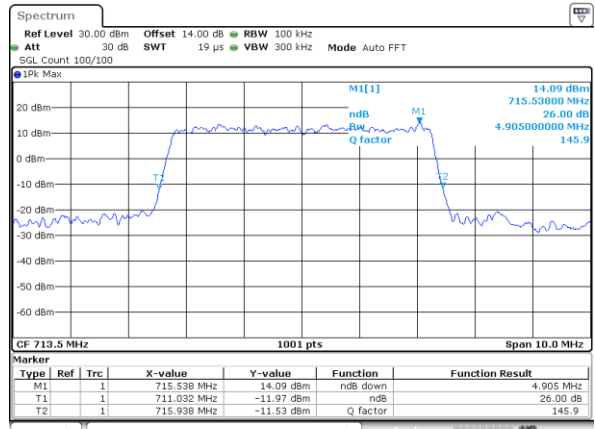

Date: 31.AUG.2019 07:59:18

Middle Channel / 5MHz / 16QAM

Date: 31.AUG.2019 07:59:28

Highest Channel / 5MHz / QPSK

Date: 31.AUG.2019 08:01:52

Highest Channel / 5MHz / 16QAM

Date: 31.AUG.2019 08:02:02

LTE Band 12