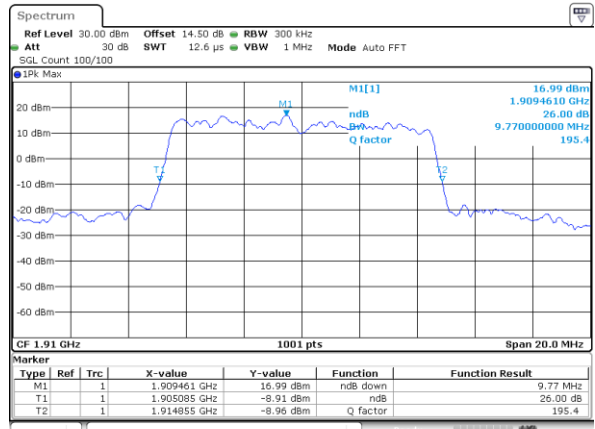

Date: 31.AUG.2019 10:53:18

Highest Channel / 5MHz / QPSK

Date: 31.AUG.2019 10:55:42

Highest Channel / 5MHz / 16QAM

Date: 31.AUG.2019 10:55:52

LTE Band 25

Lowest Channel / 10MHz / QPSK

Date: 31.AUG.2019 11:02:55

Lowest Channel / 10MHz / 16QAM

Date: 31.AUG.2019 11:03:05

Middle Channel / 10MHz / QPSK

Date: 31.AUG.2019 11:05:01

Middle Channel / 10MHz / 16QAM

Date: 31.AUG.2019 11:05:41

Highest Channel / 10MHz / QPSK

Date: 31.AUG.2019 11:08:09

Highest Channel / 10MHz / 16QAM

Date: 31.AUG.2019 11:08:20

LTE Band 25

Lowest Channel / 15MHz / QPSK

Date: 31.AUG.2019 11:15:24

Lowest Channel / 15MHz / 16QAM

Date: 31.AUG.2019 11:15:34

Middle Channel / 15MHz / QPSK