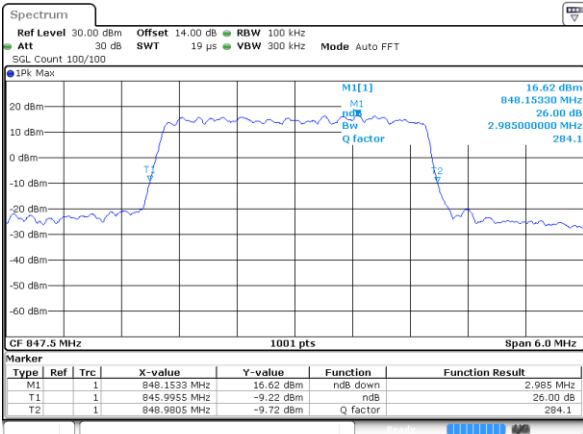

Date: 31 AUG 2019 18:13:15

LTE Band 26

Lowest Channel / 3MHz / QPSK

Date: 31 AUG 2019 18:13:45

Lowest Channel / 3MHz / 16QAM

Date: 31 AUG 2019 18:13:54

Middle Channel / 3MHz / QPSK

Date: 31 AUG 2019 18:14:24

Middle Channel / 3MHz / 16QAM

Date: 31 AUG 2019 18:14:34

Highest Channel / 3MHz / QPSK

Date: 31 AUG 2019 18:15:03

Highest Channel / 3MHz / 16QAM

Date: 31 AUG 2019 18:15:13

LTE Band 26

Lowest Channel / 5MHz / QPSK