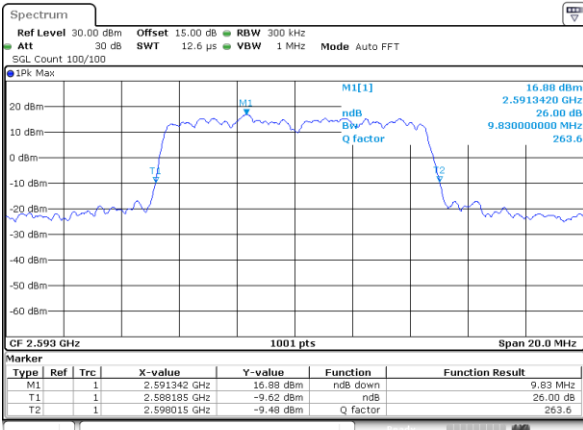

Highest Channel / 5MHz / 16QAM

Date: 30\_AUG.2019 18:51:42

LTE Band 41

Lowest Channel / 10MHz / QPSK

Date: 30\_AUG.2019 18:52:53

Lowest Channel / 10MHz / 16QAM

Date: 30\_AUG.2019 18:53:23

Middle Channel / 10MHz / QPSK

Date: 30\_AUG.2019 18:53:03

Middle Channel / 10MHz / 16QAM

Date: 30\_AUG.2019 18:53:33

Highest Channel / 10MHz / QPSK

Date: 30\_AUG.2019 18:53:13

Highest Channel / 10MHz / 16QAM

Date: 30\_AUG.2019 18:53:43

LTE Band 41