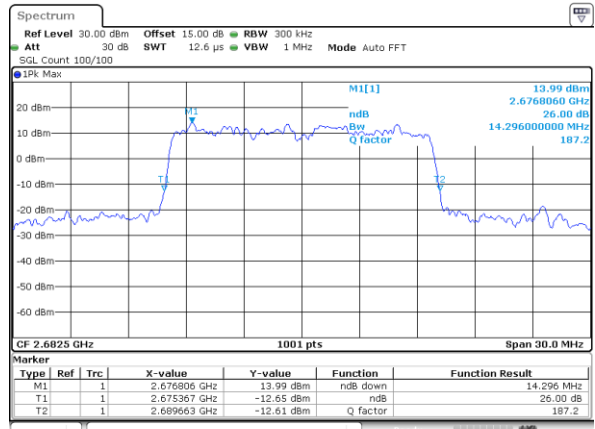

Date: 30\_AUG.2019 18:53:03

Middle Channel / 10MHz / 16QAM

Date: 30\_AUG.2019 18:53:33

Highest Channel / 10MHz / QPSK

Date: 30\_AUG.2019 18:53:13

Highest Channel / 10MHz / 16QAM

Date: 30\_AUG.2019 18:53:43

LTE Band 41

Lowest Channel / 15MHz / QPSK

Date: 30\_AUG.2019 18:54:54

Lowest Channel / 15MHz / 16QAM

Date: 30\_AUG.2019 18:55:24

Middle Channel / 15MHz / QPSK

Date: 30\_AUG.2019 18:55:04

Middle Channel / 15MHz / 16QAM

Date: 30\_AUG.2019 18:55:34

Highest Channel / 15MHz / QPSK

Date: 30\_AUG.2019 18:55:13

Highest Channel / 15MHz / 16QAM

Date: 30\_AUG.2019 18:55:44

LTE Band 41

Lowest Channel / 20MHz / QPSK

Date: 30\_AUG.2019 18:56:54

Lowest Channel / 20MHz / 16QAM