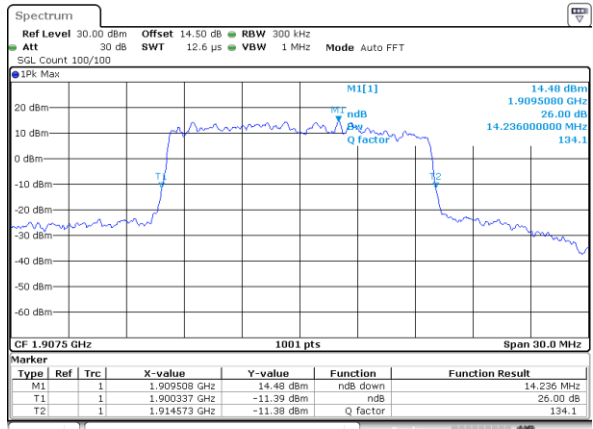

Highest Channel / 10MHz / 16QAM

Date: 31.AUG.2019 11:08:20

LTE Band 25

Lowest Channel / 15MHz / QPSK

Date: 31.AUG.2019 11:15:24

Lowest Channel / 15MHz / 16QAM

Date: 31.AUG.2019 11:15:34

Middle Channel / 15MHz / QPSK

Date: 31.AUG.2019 11:17:58

Middle Channel / 15MHz / 16QAM

Date: 31.AUG.2019 11:18:08

Highest Channel / 15MHz / QPSK

Date: 31.AUG.2019 11:20:33

Highest Channel / 15MHz / 16QAM

Date: 31.AUG.2019 11:20:43

LTE Band 25