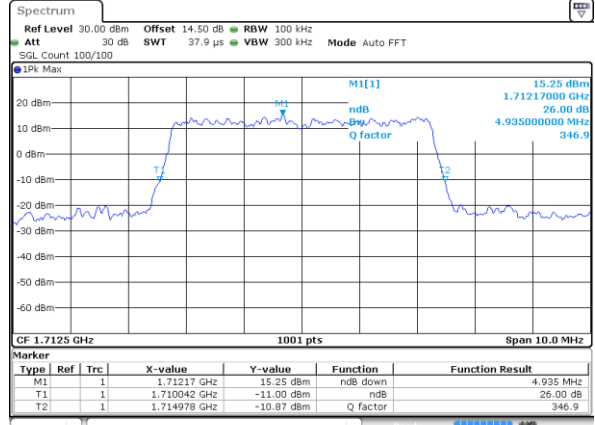

Middle Channel / 1.4MHz / 16QAM

Date: 30 AUG 2019 11:54:56

Highest Channel / 1.4MHz / QPSK

Date: 30 AUG 2019 13:39:54

Highest Channel / 1.4MHz / 16QAM

Date: 30 AUG 2019 13:47:00

LTE Band 66

Lowest Channel / 3MHz / QPSK

Date: 30 AUG 2019 17:21:51

Lowest Channel / 3MHz / 16QAM

Date: 30 AUG 2019 13:51:42

Middle Channel / 3MHz / QPSK

Date: 30 AUG 2019 14:50:34

Middle Channel / 3MHz / 16QAM

Date: 30 AUG 2019 14:55:27

Highest Channel / 3MHz / QPSK

Date: 30 AUG 2019 15:06:05

Highest Channel / 3MHz / 16QAM

Date: 30 AUG 2019 14:58:10

LTE Band 66

Lowest Channel / 5MHz / QPSK

Date: 30 AUG 2019 17:24:07

Lowest Channel / 5MHz / 16QAM

Date: 30 AUG 2019 17:32:15

Middle Channel / 5MHz / QPSK

Date: 30 AUG 2019 17:37:06

Middle Channel / 5MHz / 16QAM

Date: 30 AUG 2019 17:34:46

Highest Channel / 5MHz / QPSK

Date: 30 AUG 2019 17:38:18

Highest Channel / 5MHz / 16QAM

Date: 30 AUG 2019 17:42:04