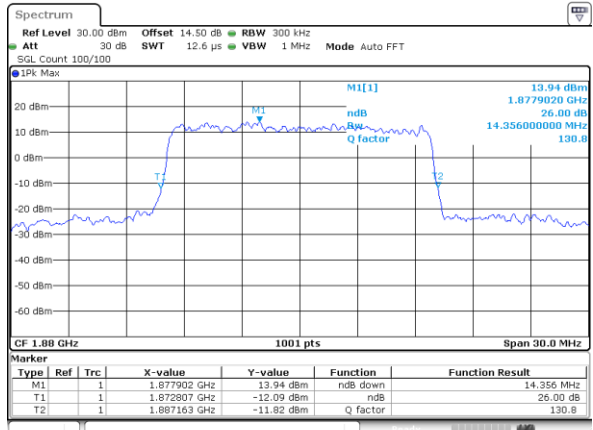

Middle Channel / 15MHz / 16QAM

Date: 31.AUG.2019 11:18:08