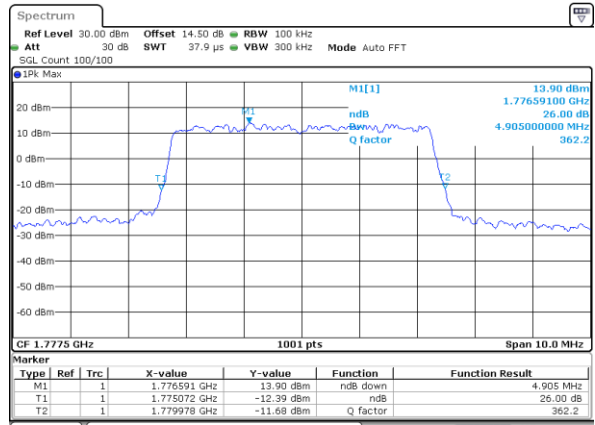

Date: 30 AUG 2019 15:06:05

Highest Channel / 3MHz / 16QAM

Date: 30 AUG 2019 14:58:10

LTE Band 66

Lowest Channel / 5MHz / QPSK

Date: 30 AUG 2019 17:24:07

Lowest Channel / 5MHz / 16QAM

Date: 30 AUG 2019 17:32:15

Middle Channel / 5MHz / QPSK

Date: 30 AUG 2019 17:37:06

Middle Channel / 5MHz / 16QAM

Date: 30 AUG 2019 17:34:46

Highest Channel / 5MHz / QPSK

Date: 30 AUG 2019 17:38:18

Highest Channel / 5MHz / 16QAM

Date: 30 AUG 2019 17:42:04