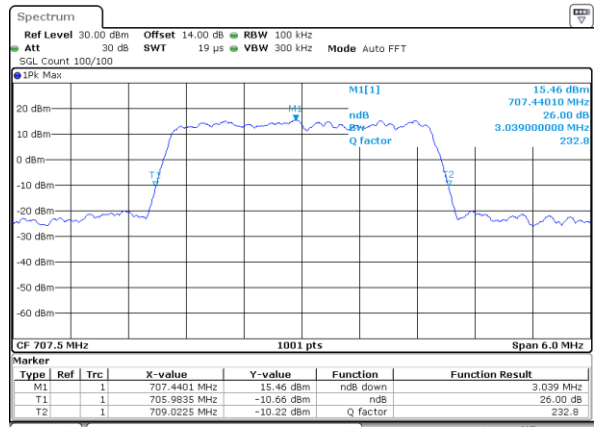

Date: 31.AUG.2019 07:25:35

Highest Channel / 1.4MHz / QPSK

Date: 31.AUG.2019 07:27:59

Highest Channel / 1.4MHz / 16QAM

Date: 31.AUG.2019 07:28:09

LTE Band 12

Lowest Channel / 3MHz / QPSK

Date: 31.AUG.2019 07:35:10

Lowest Channel / 3MHz / 16QAM

Date: 31.AUG.2019 07:35:10

Middle Channel / 3MHz / QPSK

Date: 31.AUG.2019 07:42:22

Middle Channel / 3MHz / 16QAM

Date: 31.AUG.2019 07:42:32

Highest Channel / 3MHz / QPSK

Date: 31.AUG.2019 07:44:55

Highest Channel / 3MHz / 16QAM

Date: 31.AUG.2019 07:44:05

LTE Band 12

Lowest Channel / 5MHz / QPSK

Date: 31.AUG.2019 07:52:07

Lowest Channel / 5MHz / 16QAM

Date: 31.AUG.2019 07:52:17

Middle Channel / 5MHz / QPSK