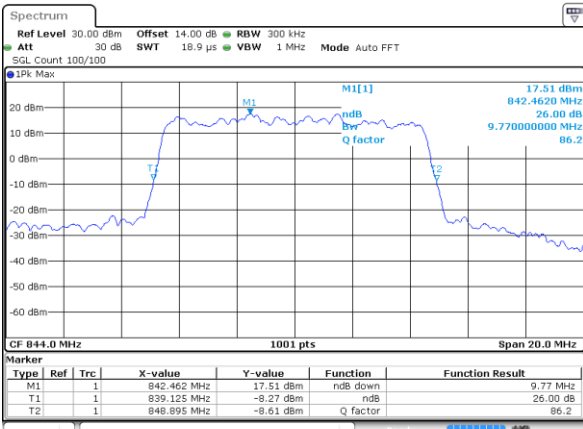

Date: 31 AUG 2019 18:17:03

Highest Channel / 5MHz / 16QAM

Date: 31 AUG 2019 18:17:13

LTE Band 26

Lowest Channel / 10MHz / QPSK

Date: 31 AUG 2019 18:17:43

Lowest Channel / 10MHz / 16QAM

Date: 31 AUG 2019 18:17:53

Middle Channel / 10MHz / QPSK

Date: 31 AUG 2019 18:18:22

Middle Channel / 10MHz / 16QAM

Date: 31 AUG 2019 18:18:32

Highest Channel / 10MHz / QPSK

Date: 31 AUG 2019 18:19:01

Highest Channel / 10MHz / 16QAM

Date: 31 AUG 2019 18:19:11