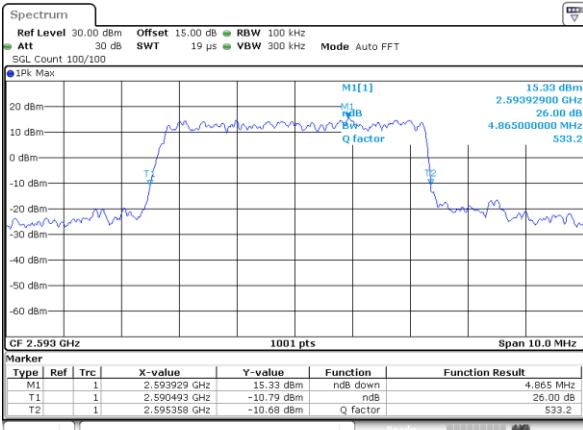

Middle Channel / 5MHz / QPSK

Date: 30_AUG.2019 18:51:02