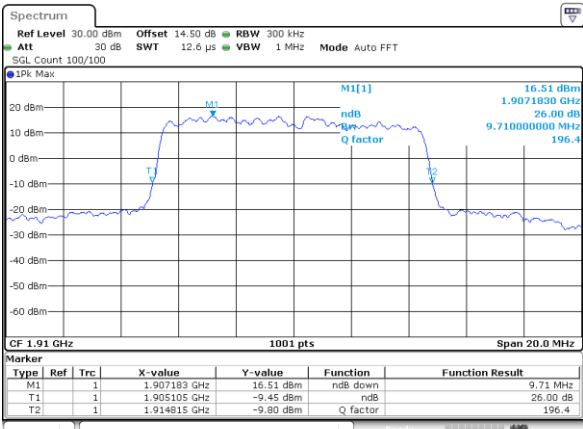

Lowest Channel / 10MHz / 16QAM

Date: 31.AUG.2019 11:03:05

Middle Channel / 10MHz / QPSK

Date: 31.AUG.2019 11:05:01

Middle Channel / 10MHz / 16QAM

Date: 31.AUG.2019 11:05:41

Highest Channel / 10MHz / QPSK

Date: 31.AUG.2019 11:08:09

Highest Channel / 10MHz / 16QAM

Date: 31.AUG.2019 11:08:20

LTE Band 25

Lowest Channel / 15MHz / QPSK

Date: 31.AUG.2019 11:15:24

Lowest Channel / 15MHz / 16QAM

Date: 31.AUG.2019 11:15:34

Middle Channel / 15MHz / QPSK