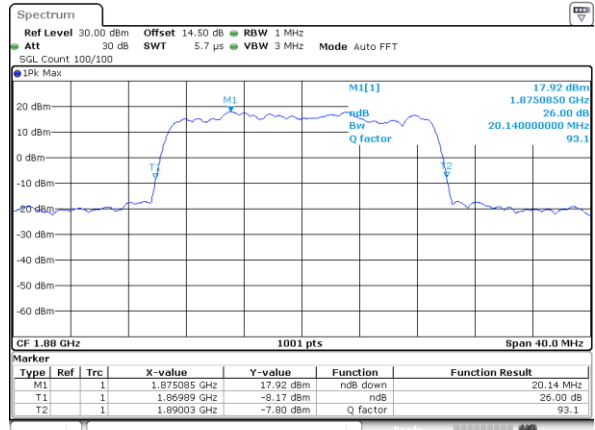

Lowest Channel / 20MHz / QPSK

Date: 31.AUG.2019 11:27:47

Lowest Channel / 20MHz / 16QAM

Date: 31.AUG.2019 11:27:57

Middle Channel / 20MHz / QPSK

Date: 31.AUG.2019 11:30:21

Middle Channel / 20MHz / 16QAM

Date: 31.AUG.2019 11:30:31

Highest Channel / 20MHz / QPSK

Date: 31.AUG.2019 11:32:54

Highest Channel / 20MHz / 16QAM

Date: 31.AUG.2019 11:33:04

LTE Band 26

Lowest Channel / 1.4MHz / QPSK

Date: 31 AUG 2019 17:42:02

Lowest Channel / 1.4MHz / 16QAM