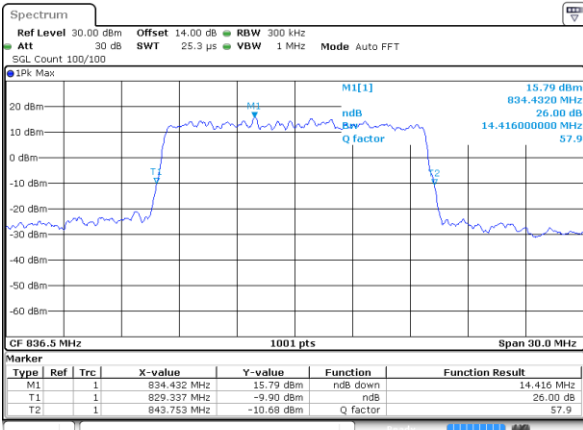

LTE Band 26

Lowest Channel / 15MHz / QPSK

Date: 31 AUG 2019 18:19:40

Lowest Channel / 15MHz / 16QAM

Date: 31 AUG 2019 18:19:50

Middle Channel / 15MHz / QPSK

Date: 31 AUG 2019 18:20:20

Middle Channel / 15MHz / 16QAM

Date: 31 AUG 2019 18:20:30

Highest Channel / 15MHz / QPSK

Date: 31 AUG 2019 18:20:59

Highest Channel / 15MHz / 16QAM

Date: 31 AUG 2019 18:21:10

LTE Band 41

Lowest Channel / 5MHz / QPSK

Date: 30\_AUG.2019 18:50:52