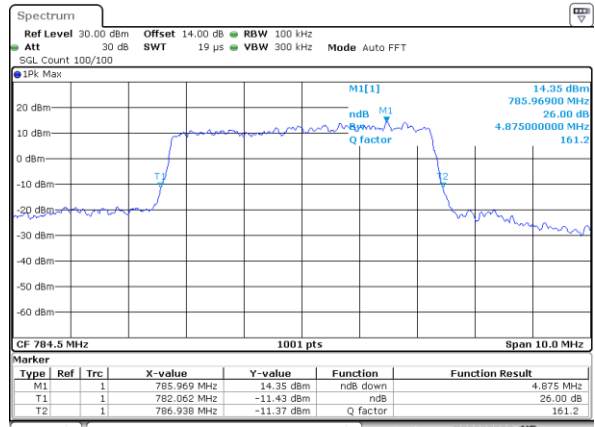

Date: 31.AUG.2019 09:24:24

LTE Band 13

Middle Channel / 10MHz / QPSK

Date: 31.AUG.2019 09:36:52

Middle Channel / 10MHz / 16QAM

Date: 31.AUG.2019 09:37:02

LTE Band 25

Lowest Channel / 1.4MHz / QPSK