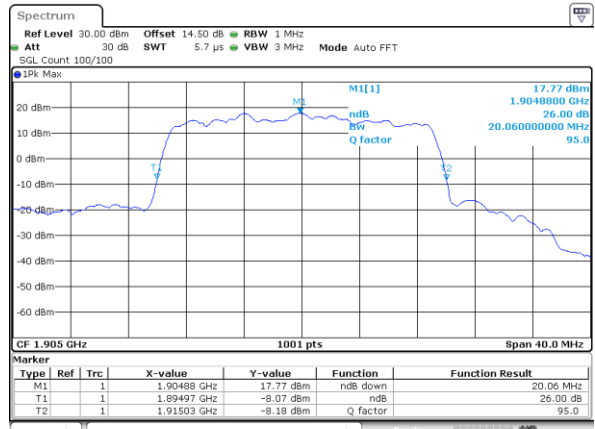

Lowest Channel / 20MHz / QPSK

Date: 31.AUG.2019 11:27:47

Lowest Channel / 20MHz / 16QAM

Date: 31.AUG.2019 11:27:57

Middle Channel / 20MHz / QPSK

Date: 31.AUG.2019 11:30:21

Middle Channel / 20MHz / 16QAM

Date: 31.AUG.2019 11:30:31

Highest Channel / 20MHz / QPSK

Date: 31.AUG.2019 11:32:54

Highest Channel / 20MHz / 16QAM

Date: 31.AUG.2019 11:33:04

LTE Band 26

Lowest Channel / 1.4MHz / QPSK

Date: 31 AUG 2019 17:42:02

Lowest Channel / 1.4MHz / 16QAM