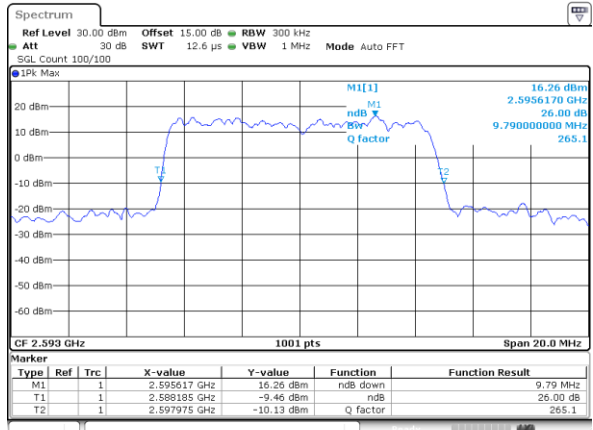

Highest Channel / 5MHz / 16QAM

Date: 30\_AUG.2019 18:51:42

LTE Band 41

Lowest Channel / 10MHz / QPSK

Date: 30\_AUG.2019 18:52:53

Lowest Channel / 10MHz / 16QAM

Date: 30\_AUG.2019 18:53:23

Middle Channel / 10MHz / QPSK

Date: 30\_AUG.2019 18:53:03

Middle Channel / 10MHz / 16QAM

Date: 30\_AUG.2019 18:53:33

Highest Channel / 10MHz / QPSK

Date: 30\_AUG.2019 18:53:13

Highest Channel / 10MHz / 16QAM

Date: 30\_AUG.2019 18:53:43

LTE Band 41