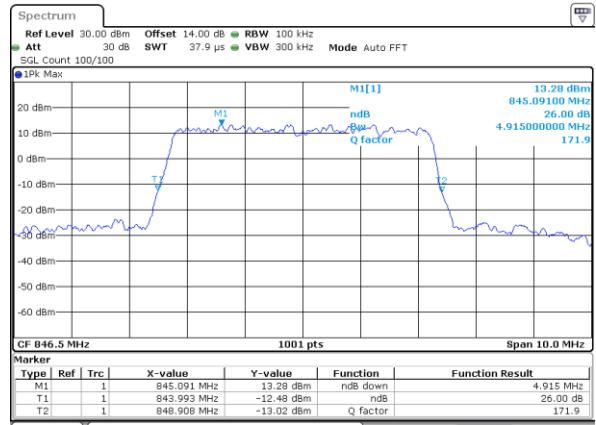

Middle Channel / 3MHz / 16QAM

Date: 31 AUG 2019 18:14:34

Highest Channel / 3MHz / QPSK

Date: 31 AUG 2019 18:15:03

Highest Channel / 3MHz / 16QAM

Date: 31 AUG 2019 18:15:13

LTE Band 26

Lowest Channel / 5MHz / QPSK

Date: 31 AUG 2019 18:15:42

Lowest Channel / 5MHz / 16QAM

Date: 31 AUG 2019 18:15:52

Middle Channel / 5MHz / QPSK

Date: 31 AUG 2019 18:16:23

Middle Channel / 5MHz / 16QAM

Date: 31 AUG 2019 18:16:33

Highest Channel / 5MHz / QPSK

Date: 31 AUG 2019 18:17:03

Highest Channel / 5MHz / 16QAM

Date: 31 AUG 2019 18:17:13

LTE Band 26

Lowest Channel / 10MHz / QPSK

Date: 31 AUG 2019 18:17:43

Lowest Channel / 10MHz / 16QAM

Date: 31 AUG 2019 18:17:53