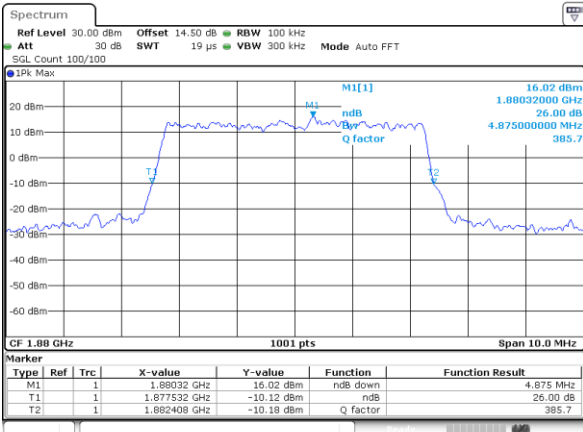

LTE Band 25

Lowest Channel / 5MHz / QPSK

Date: 31.AUG.2019 10:50:34

Lowest Channel / 5MHz / 16QAM

Date: 31.AUG.2019 10:50:44

Middle Channel / 5MHz / QPSK

Date: 31.AUG.2019 10:53:08

Middle Channel / 5MHz / 16QAM

Date: 31.AUG.2019 10:53:18

Highest Channel / 5MHz / QPSK

Date: 31.AUG.2019 10:55:42

Highest Channel / 5MHz / 16QAM

Date: 31.AUG.2019 10:55:52

LTE Band 25

Lowest Channel / 10MHz / QPSK

Date: 31.AUG.2019 11:02:55