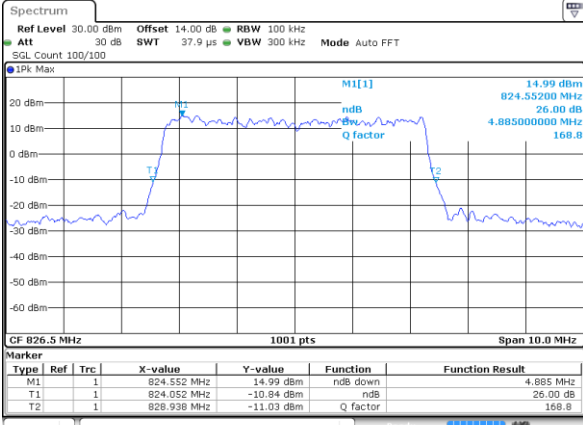

Middle Channel / 3MHz / 16QAM

Date: 31 AUG 2019 18:14:34

Highest Channel / 3MHz / QPSK

Date: 31 AUG 2019 18:15:03

Highest Channel / 3MHz / 16QAM

Date: 31 AUG 2019 18:15:13

LTE Band 26

Lowest Channel / 5MHz / QPSK