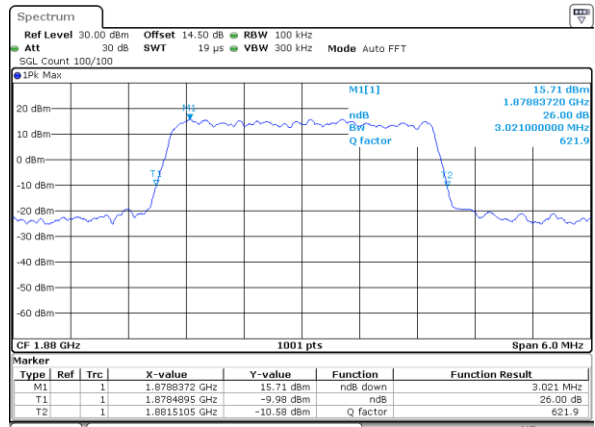

Middle Channel / 3MHz / 16QAM

Date: 31.AUG.2019 10:40:56