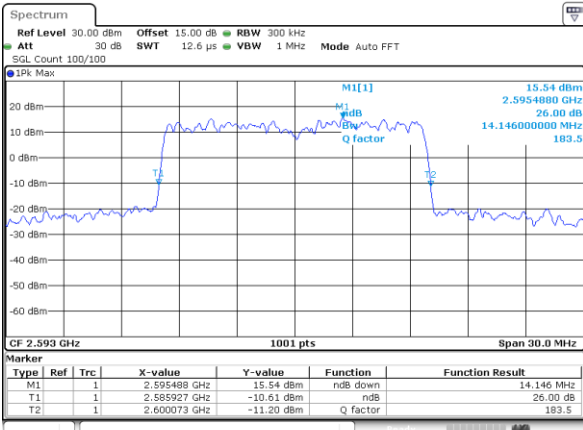

Lowest Channel / 15MHz / QPSK

Date: 30\_AUG.2019 18:54:54

Lowest Channel / 15MHz / 16QAM

Date: 30\_AUG.2019 18:55:24

Middle Channel / 15MHz / QPSK

Date: 30\_AUG.2019 18:55:04

Middle Channel / 15MHz / 16QAM

Date: 30\_AUG.2019 18:55:34

Highest Channel / 15MHz / QPSK

Date: 30\_AUG.2019 18:55:13

Highest Channel / 15MHz / 16QAM

Date: 30\_AUG.2019 18:55:44

LTE Band 41

Lowest Channel / 20MHz / QPSK

Date: 30\_AUG.2019 18:56:54

Lowest Channel / 20MHz / 16QAM