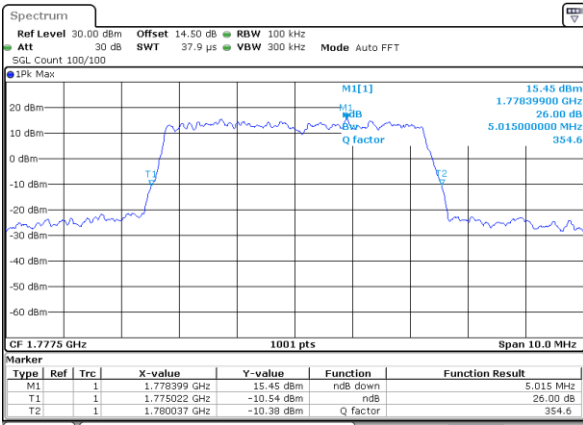

Date: 30 AUG 2019 15:06:05

Highest Channel / 3MHz / 16QAM

Date: 30 AUG 2019 14:58:10

LTE Band 66

Lowest Channel / 5MHz / QPSK

Date: 30 AUG 2019 17:24:07

Lowest Channel / 5MHz / 16QAM

Date: 30 AUG 2019 17:32:15

Middle Channel / 5MHz / QPSK

Date: 30 AUG 2019 17:37:06

Middle Channel / 5MHz / 16QAM

Date: 30 AUG 2019 17:34:46

Highest Channel / 5MHz / QPSK

Date: 30 AUG 2019 17:38:18

Highest Channel / 5MHz / 16QAM

Date: 30 AUG 2019 17:42:04