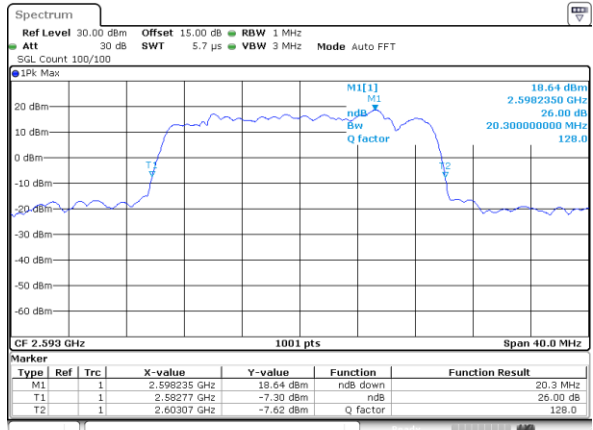

Middle Channel / 20MHz / 16QAM

Date: 30_AUG.2019 18:57:35