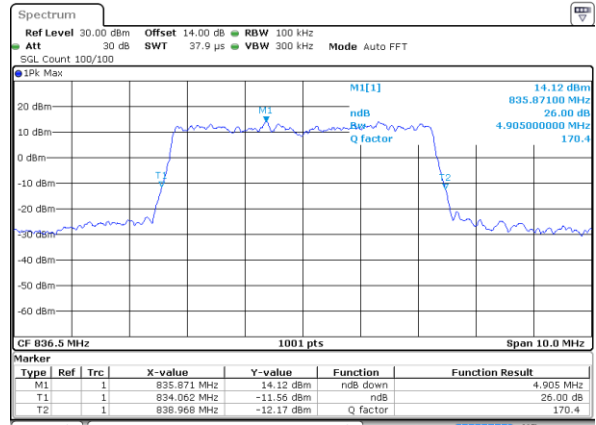

Middle Channel / 3MHz / 16QAM

Date: 31 AUG 2019 18:14:34

Highest Channel / 3MHz / QPSK

Date: 31 AUG 2019 18:15:03

Highest Channel / 3MHz / 16QAM

Date: 31 AUG 2019 18:15:13

LTE Band 26

Lowest Channel / 5MHz / QPSK

Date: 31 AUG 2019 18:15:42

Lowest Channel / 5MHz / 16QAM

Date: 31 AUG 2019 18:15:52

Middle Channel / 5MHz / QPSK

Date: 31 AUG 2019 18:16:23

Middle Channel / 5MHz / 16QAM

Date: 31 AUG 2019 18:16:33

Highest Channel / 5MHz / QPSK

Date: 31 AUG 2019 18:17:03

Highest Channel / 5MHz / 16QAM

Date: 31 AUG 2019 18:17:13

LTE Band 26

Lowest Channel / 10MHz / QPSK

Date: 31 AUG 2019 18:17:43

Lowest Channel / 10MHz / 16QAM

Date: 31 AUG 2019 18:17:53