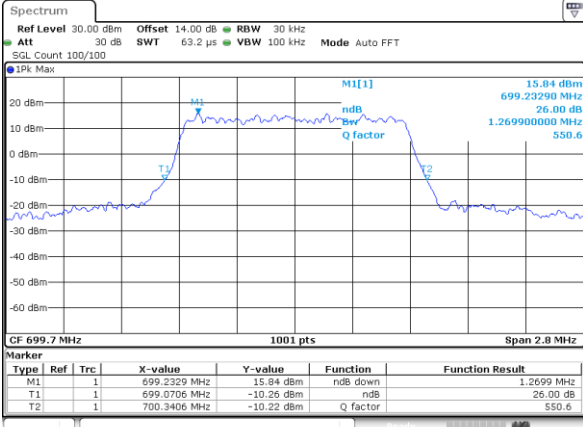

LTE Band 12

Lowest Channel / 1.4MHz / QPSK

Date: 31.AUG.2019 07:18:22

Lowest Channel / 1.4MHz / 16QAM

Date: 31.AUG.2019 07:18:12

Middle Channel / 1.4MHz / QPSK

Date: 31.AUG.2019 07:25:25

Middle Channel / 1.4MHz / 16QAM

Date: 31.AUG.2019 07:25:35

Highest Channel / 1.4MHz / QPSK

Date: 31.AUG.2019 07:27:59

Highest Channel / 1.4MHz / 16QAM

Date: 31.AUG.2019 07:28:09

LTE Band 12

Lowest Channel / 3MHz / QPSK

Date: 31.AUG.2019 07:35:10