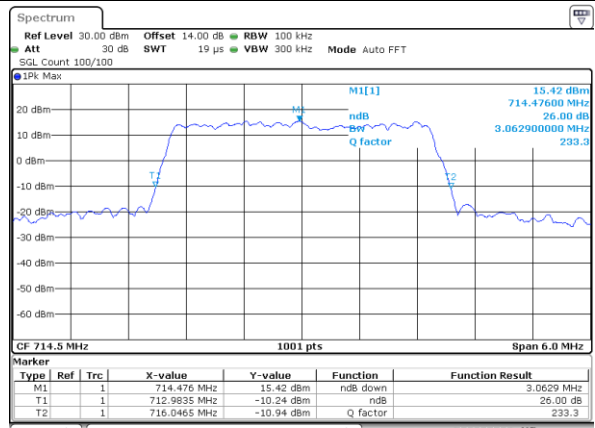

Highest Channel / 3MHz / 16QAM

Date: 31.AUG.2019 07:44:05

LTE Band 12

Lowest Channel / 5MHz / QPSK

Date: 31.AUG.2019 07:52:07

Lowest Channel / 5MHz / 16QAM

Date: 31.AUG.2019 07:52:17

Middle Channel / 5MHz / QPSK