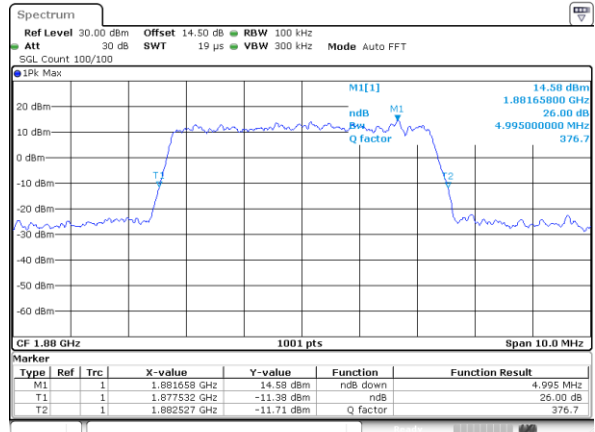

LTE Band 25

Lowest Channel / 5MHz / QPSK

Date: 31.AUG.2019 10:50:34

Lowest Channel / 5MHz / 16QAM

Date: 31.AUG.2019 10:50:44

Middle Channel / 5MHz / QPSK

Date: 31.AUG.2019 10:53:08

Middle Channel / 5MHz / 16QAM