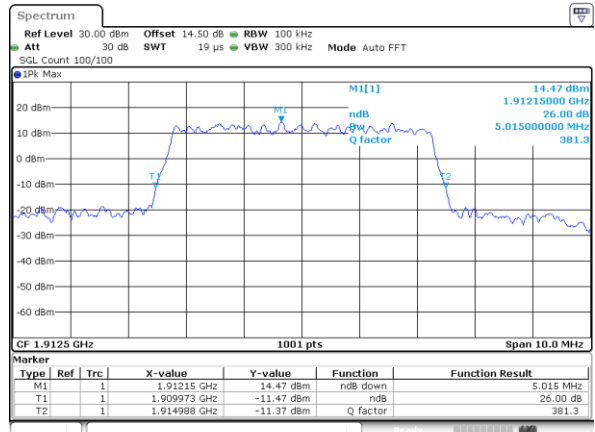

LTE Band 25

Lowest Channel / 5MHz / QPSK

Date: 31.AUG.2019 10:50:34

Lowest Channel / 5MHz / 16QAM

Date: 31.AUG.2019 10:50:44

Middle Channel / 5MHz / QPSK

Date: 31.AUG.2019 10:53:08

Middle Channel / 5MHz / 16QAM

Date: 31.AUG.2019 10:53:18

Highest Channel / 5MHz / QPSK

Date: 31.AUG.2019 10:55:42

Highest Channel / 5MHz / 16QAM

Date: 31.AUG.2019 10:55:52

LTE Band 25

Lowest Channel / 10MHz / QPSK

Date: 31.AUG.2019 11:02:55