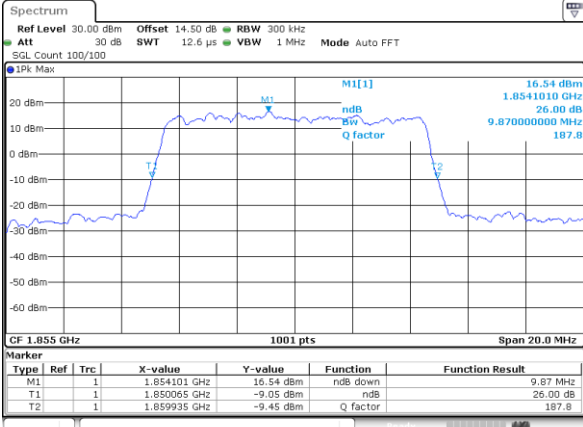

Date: 31.AUG.2019 10:53:18

Highest Channel / 5MHz / QPSK

Date: 31.AUG.2019 10:55:42

Highest Channel / 5MHz / 16QAM

Date: 31.AUG.2019 10:55:52

LTE Band 25

Lowest Channel / 10MHz / QPSK

Date: 31.AUG.2019 11:02:55