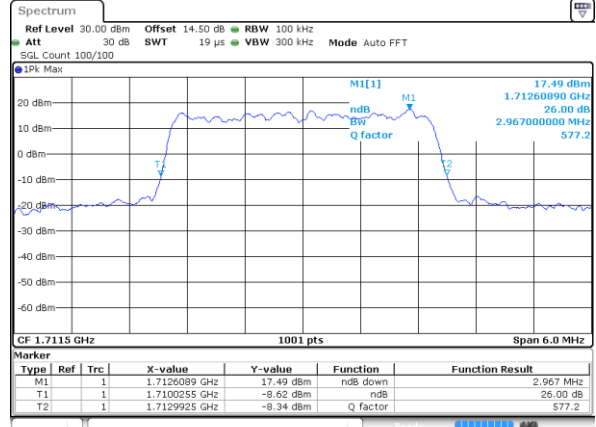

Date: 30\_AUG.2019 18:57:45

LTE Band 66

Lowest Channel / 1.4MHz / QPSK

Date: 30 AUG 2019 11:27:58

Lowest Channel / 1.4MHz / 16QAM

Date: 30 AUG 2019 11:39:17

Middle Channel / 1.4MHz / QPSK

Date: 30 AUG 2019 11:57:57

Middle Channel / 1.4MHz / 16QAM

Date: 30 AUG 2019 11:54:56

Highest Channel / 1.4MHz / QPSK

Date: 30 AUG 2019 13:39:54

Highest Channel / 1.4MHz / 16QAM

Date: 30 AUG 2019 13:47:00

LTE Band 66

Lowest Channel / 3MHz / QPSK

Date: 30 AUG 2019 17:21:51

Lowest Channel / 3MHz / 16QAM

Date: 30 AUG 2019 13:51:42

Middle Channel / 3MHz / QPSK

Date: 30 AUG 2019 14:50:34

Middle Channel / 3MHz / 16QAM

Date: 30 AUG 2019 14:55:27

Highest Channel / 3MHz / QPSK

Date: 30 AUG 2019 15:06:05

Highest Channel / 3MHz / 16QAM

Date: 30 AUG 2019 14:58:10

LTE Band 66

Lowest Channel / 5MHz / QPSK

Date: 30 AUG 2019 17:24:07

Lowest Channel / 5MHz / 16QAM

Date: 30 AUG 2019 17:32:15