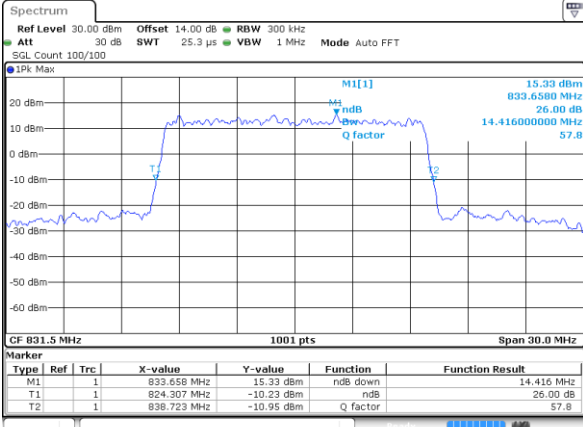

Date: 31 AUG 2019 18:17:03

Highest Channel / 5MHz / 16QAM

Date: 31 AUG 2019 18:17:13

LTE Band 26

Lowest Channel / 10MHz / QPSK

Date: 31 AUG 2019 18:17:43

Lowest Channel / 10MHz / 16QAM

Date: 31 AUG 2019 18:17:53

Middle Channel / 10MHz / QPSK

Date: 31 AUG 2019 18:18:22

Middle Channel / 10MHz / 16QAM

Date: 31 AUG 2019 18:18:32

Highest Channel / 10MHz / QPSK

Date: 31 AUG 2019 18:19:01

Highest Channel / 10MHz / 16QAM

Date: 31 AUG 2019 18:19:11

LTE Band 26

Lowest Channel / 15MHz / QPSK

Date: 31 AUG 2019 18:19:40

Lowest Channel / 15MHz / 16QAM

Date: 31 AUG 2019 18:19:50

Middle Channel / 15MHz / QPSK

Date: 31 AUG 2019 18:20:20

Middle Channel / 15MHz / 16QAM