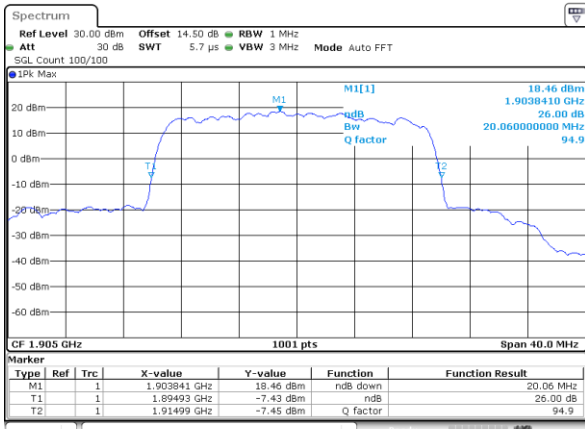

Highest Channel / 20MHz / QPSK

Date: 31.AUG.2019 11:32:54

Highest Channel / 20MHz / 16QAM

Date: 31.AUG.2019 11:33:04

LTE Band 26

Lowest Channel / 1.4MHz / QPSK

Date: 31 AUG 2019 17:42:02

Lowest Channel / 1.4MHz / 16QAM