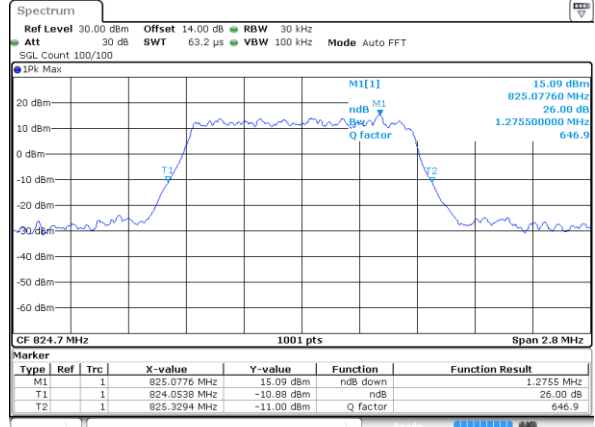

Highest Channel / 20MHz / QPSK

Date: 31.AUG.2019 11:32:54

Highest Channel / 20MHz / 16QAM

Date: 31.AUG.2019 11:33:04

LTE Band 26

Lowest Channel / 1.4MHz / QPSK

Date: 31 AUG 2019 17:42:02

Lowest Channel / 1.4MHz / 16QAM