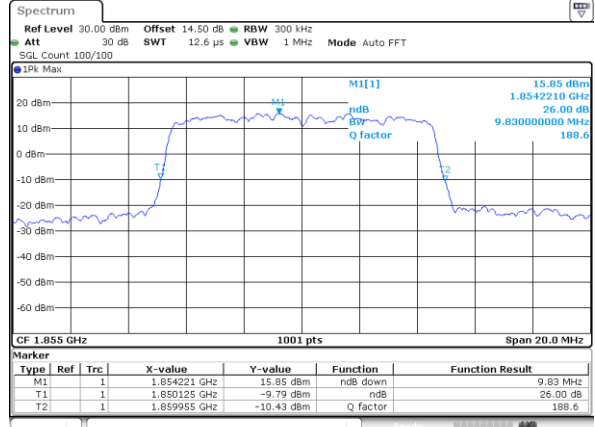

Lowest Channel / 10MHz / 16QAM

Date: 31.AUG.2019 11:03:05