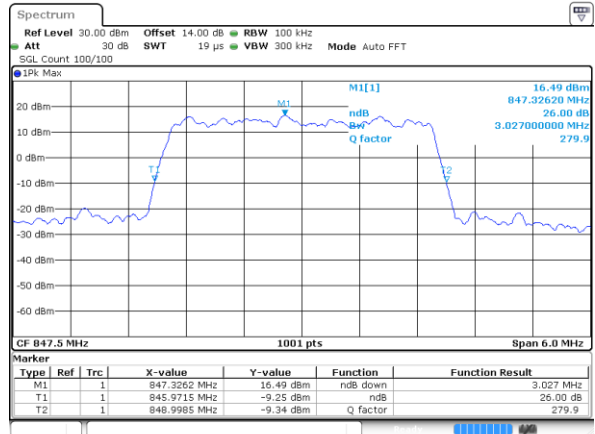

Middle Channel / 3MHz / 16QAM

Date: 31 AUG 2019 18:14:34

Highest Channel / 3MHz / QPSK

Date: 31 AUG 2019 18:15:03

Highest Channel / 3MHz / 16QAM

Date: 31 AUG 2019 18:15:13

LTE Band 26

Lowest Channel / 5MHz / QPSK