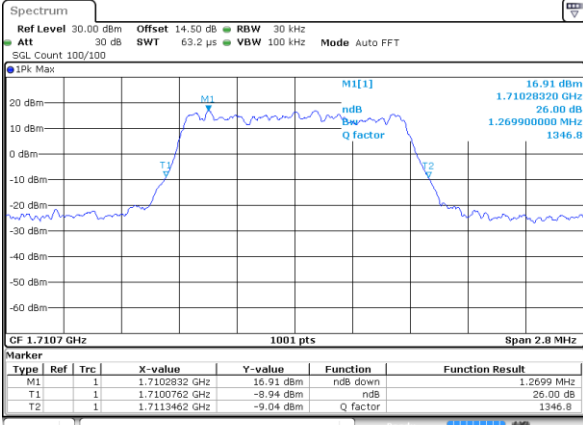

Highest Channel / 15MHz / QPSK

Date: 30\_AUG.2019 18:55:13

Highest Channel / 15MHz / 16QAM

Date: 30\_AUG.2019 18:55:44

LTE Band 41

Lowest Channel / 20MHz / QPSK

Date: 30\_AUG.2019 18:56:54

Lowest Channel / 20MHz / 16QAM

Date: 30\_AUG.2019 18:57:25

Middle Channel / 20MHz / QPSK

Date: 30\_AUG.2019 18:57:04

Middle Channel / 20MHz / 16QAM

Date: 30\_AUG.2019 18:57:35

Highest Channel / 20MHz / QPSK

Date: 30\_AUG.2019 18:57:14

Highest Channel / 20MHz / 16QAM

Date: 30\_AUG.2019 18:57:45

LTE Band 66

Lowest Channel / 1.4MHz / QPSK

Date: 30 AUG 2019 11:27:58

Lowest Channel / 1.4MHz / 16QAM

Date: 30 AUG 2019 11:39:17

Middle Channel / 1.4MHz / QPSK

Date: 30 AUG 2019 11:57:57

Middle Channel / 1.4MHz / 16QAM

Date: 30 AUG 2019 11:54:56

Highest Channel / 1.4MHz / QPSK

Date: 30 AUG 2019 13:39:54

Highest Channel / 1.4MHz / 16QAM

Date: 30 AUG 2019 13:47:00

LTE Band 66

Lowest Channel / 3MHz / QPSK