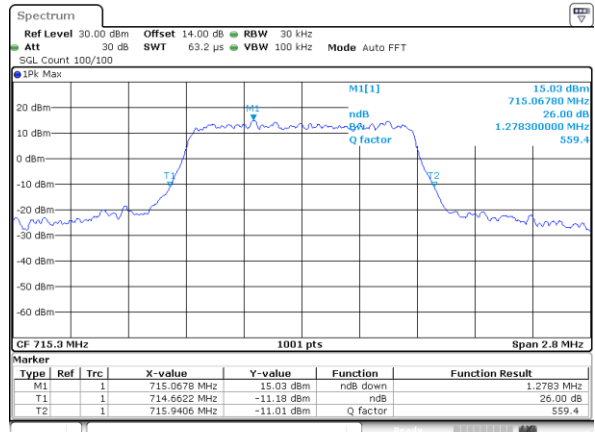

Highest Channel / 1.4MHz / 16QAM

Date: 31.AUG.2019 07:28:09