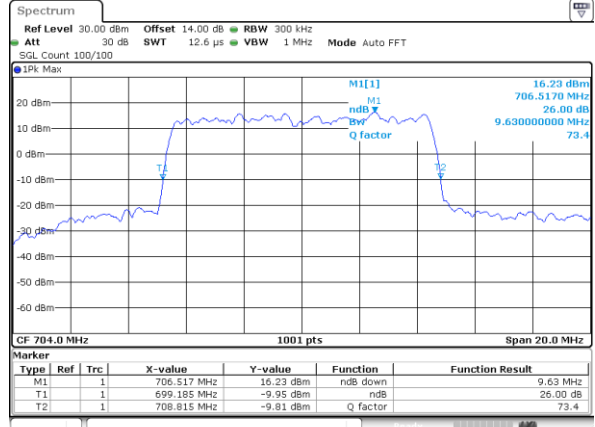

Lowest Channel / 10MHz / 16QAM

Date: 31.AUG.2019 08:10:13