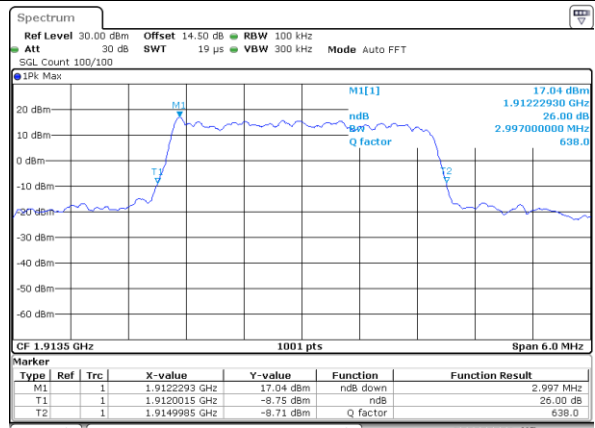

Middle Channel / 3MHz / QPSK

Date: 31.AUG.2019 10:40:46

Middle Channel / 3MHz / 16QAM

Date: 31.AUG.2019 10:40:56

Highest Channel / 3MHz / QPSK

Date: 31.AUG.2019 10:43:21

Highest Channel / 3MHz / 16QAM

Date: 31.AUG.2019 10:43:31

LTE Band 25

Lowest Channel / 5MHz / QPSK

Date: 31.AUG.2019 10:50:34

Lowest Channel / 5MHz / 16QAM

Date: 31.AUG.2019 10:50:44

Middle Channel / 5MHz / QPSK

Date: 31.AUG.2019 10:53:08

Middle Channel / 5MHz / 16QAM