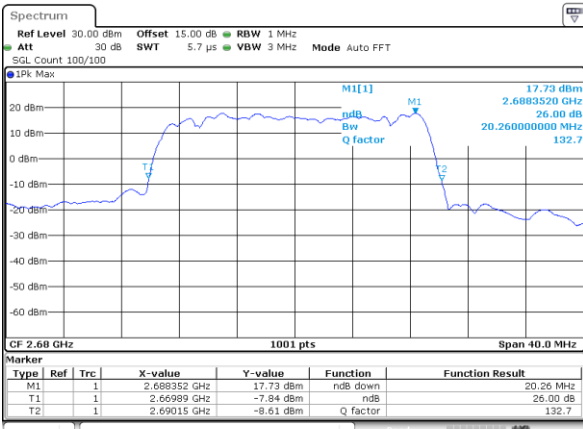

Highest Channel / 15MHz / QPSK

Date: 30\_AUG.2019 18:55:13

Highest Channel / 15MHz / 16QAM

Date: 30\_AUG.2019 18:55:44

LTE Band 41

Lowest Channel / 20MHz / QPSK

Date: 30\_AUG.2019 18:56:54

Lowest Channel / 20MHz / 16QAM

Date: 30\_AUG.2019 18:57:25

Middle Channel / 20MHz / QPSK

Date: 30\_AUG.2019 18:57:04

Middle Channel / 20MHz / 16QAM

Date: 30\_AUG.2019 18:57:35

Highest Channel / 20MHz / QPSK

Date: 30\_AUG.2019 18:57:14

Highest Channel / 20MHz / 16QAM

Date: 30\_AUG.2019 18:57:45

LTE Band 66

Lowest Channel / 1.4MHz / QPSK

Date: 30 AUG 2019 11:27:58

Lowest Channel / 1.4MHz / 16QAM

Date: 30 AUG 2019 11:39:17

Middle Channel / 1.4MHz / QPSK

Date: 30 AUG 2019 11:57:57

Middle Channel / 1.4MHz / 16QAM

Date: 30 AUG 2019 11:54:56

Highest Channel / 1.4MHz / QPSK

Date: 30 AUG 2019 13:39:54

Highest Channel / 1.4MHz / 16QAM

Date: 30 AUG 2019 13:47:00

LTE Band 66

Lowest Channel / 3MHz / QPSK