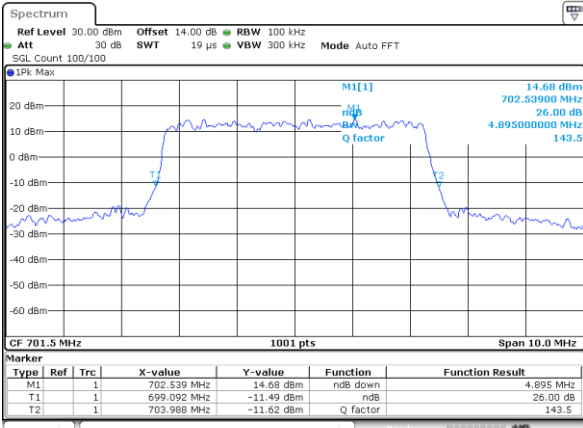

Highest Channel / 3MHz / 16QAM

Date: 31.AUG.2019 07:44:05

LTE Band 12

Lowest Channel / 5MHz / QPSK

Date: 31.AUG.2019 07:52:07

Lowest Channel / 5MHz / 16QAM

Date: 31.AUG.2019 07:52:17

Middle Channel / 5MHz / QPSK