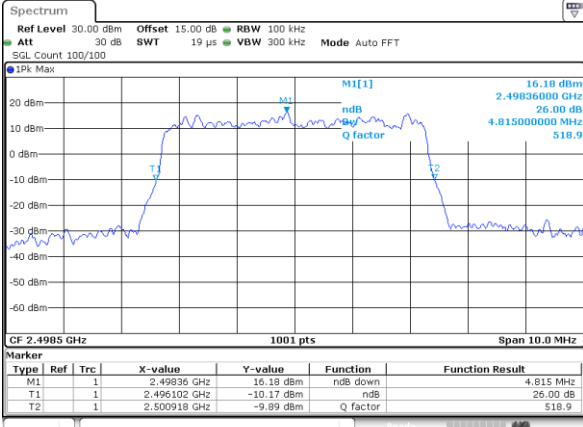

Date: 31 AUG 2019 18:20:30

Highest Channel / 15MHz / QPSK

Date: 31 AUG 2019 18:20:59

Highest Channel / 15MHz / 16QAM

Date: 31 AUG 2019 18:21:10

LTE Band 41

Lowest Channel / 5MHz / QPSK

Date: 30\_AUG.2019 18:50:52