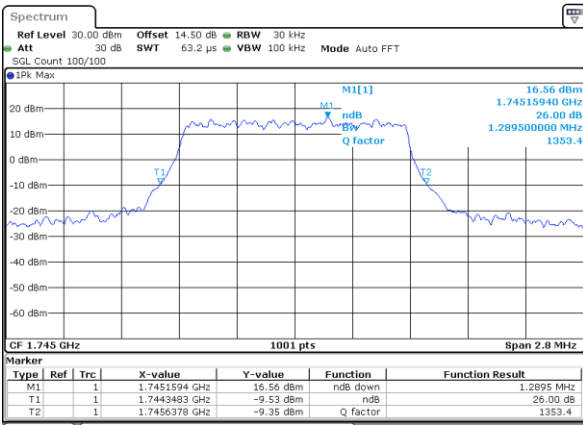

Date: 30\_AUG.2019 18:57:45

LTE Band 66

Lowest Channel / 1.4MHz / QPSK

Date: 30 AUG 2019 11:27:58

Lowest Channel / 1.4MHz / 16QAM

Date: 30 AUG 2019 11:39:17

Middle Channel / 1.4MHz / QPSK

Date: 30 AUG 2019 11:57:57

Middle Channel / 1.4MHz / 16QAM

Date: 30 AUG 2019 11:54:56

Highest Channel / 1.4MHz / QPSK

Date: 30 AUG 2019 13:39:54

Highest Channel / 1.4MHz / 16QAM

Date: 30 AUG 2019 13:47:00

LTE Band 66

Lowest Channel / 3MHz / QPSK