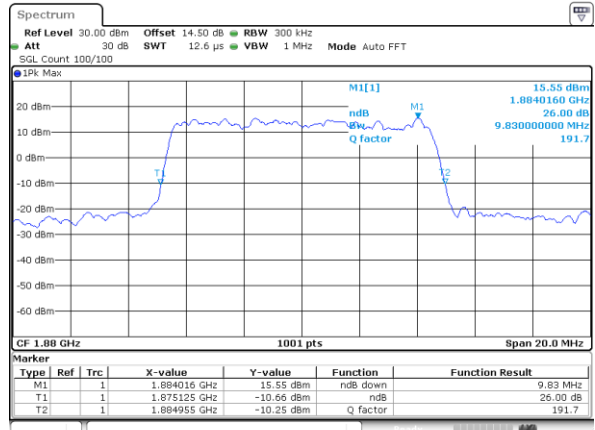

Date: 31.AUG.2019 10:53:18

Highest Channel / 5MHz / QPSK

Date: 31.AUG.2019 10:55:42

Highest Channel / 5MHz / 16QAM

Date: 31.AUG.2019 10:55:52

LTE Band 25

Lowest Channel / 10MHz / QPSK

Date: 31.AUG.2019 11:02:55

Lowest Channel / 10MHz / 16QAM

Date: 31.AUG.2019 11:03:05

Middle Channel / 10MHz / QPSK

Date: 31.AUG.2019 11:05:01

Middle Channel / 10MHz / 16QAM

Date: 31.AUG.2019 11:05:41

Highest Channel / 10MHz / QPSK

Date: 31.AUG.2019 11:08:09

Highest Channel / 10MHz / 16QAM

Date: 31.AUG.2019 11:08:20

LTE Band 25

Lowest Channel / 15MHz / QPSK

Date: 31.AUG.2019 11:15:24

Lowest Channel / 15MHz / 16QAM

Date: 31.AUG.2019 11:15:34

Middle Channel / 15MHz / QPSK