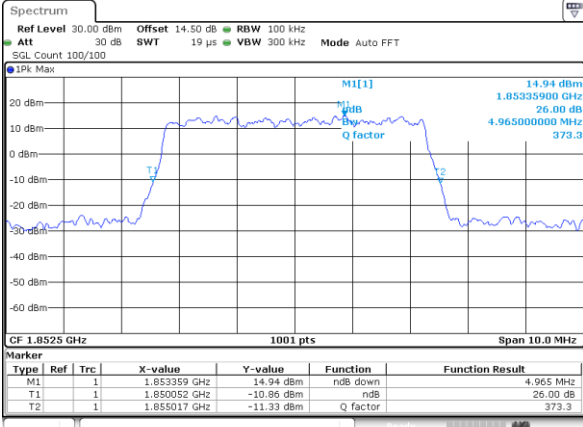

LTE Band 25

Lowest Channel / 5MHz / QPSK

Date: 31.AUG.2019 10:50:34