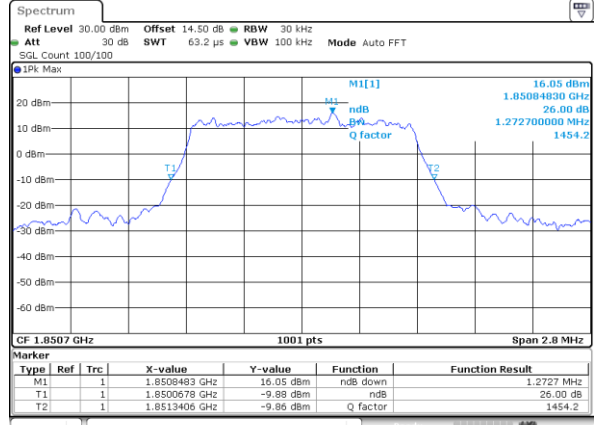

Date: 31.AUG.2019 09:24:24

LTE Band 13

Middle Channel / 10MHz / QPSK

Date: 31.AUG.2019 09:36:52

Middle Channel / 10MHz / 16QAM

Date: 31.AUG.2019 09:37:02

LTE Band 25

Lowest Channel / 1.4MHz / QPSK

Date: 31.AUG.2019 10:20:40

Lowest Channel / 1.4MHz / 16QAM

Date: 31.AUG.2019 10:20:50

Middle Channel / 1.4MHz / QPSK

Date: 31.AUG.2019 10:23:14

Middle Channel / 1.4MHz / 16QAM

Date: 31.AUG.2019 10:23:24

Highest Channel / 1.4MHz / QPSK