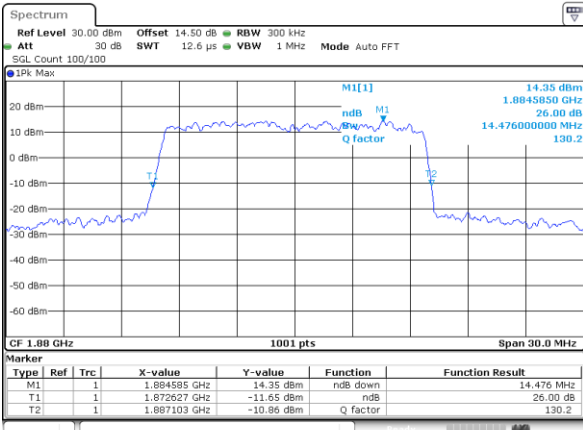

Highest Channel / 10MHz / 16QAM

Date: 31.AUG.2019 11:08:20

LTE Band 25

Lowest Channel / 15MHz / QPSK

Date: 31.AUG.2019 11:15:24

Lowest Channel / 15MHz / 16QAM

Date: 31.AUG.2019 11:15:34

Middle Channel / 15MHz / QPSK

Date: 31.AUG.2019 11:17:58

Middle Channel / 15MHz / 16QAM

Date: 31.AUG.2019 11:18:08

Highest Channel / 15MHz / QPSK

Date: 31.AUG.2019 11:20:33

Highest Channel / 15MHz / 16QAM

Date: 31.AUG.2019 11:20:43

LTE Band 25