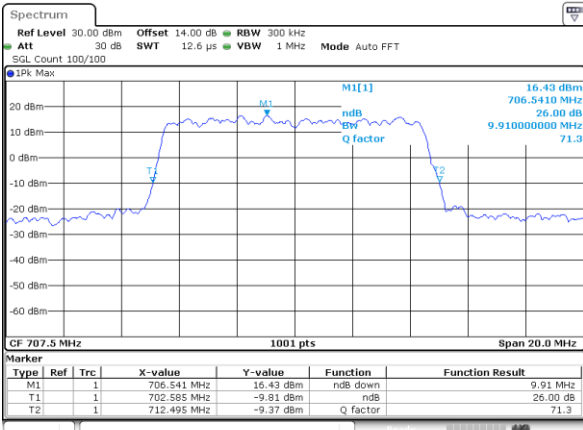

Middle Channel / 10MHz / QPSK

Date: 31.AUG.2019 08:16:14