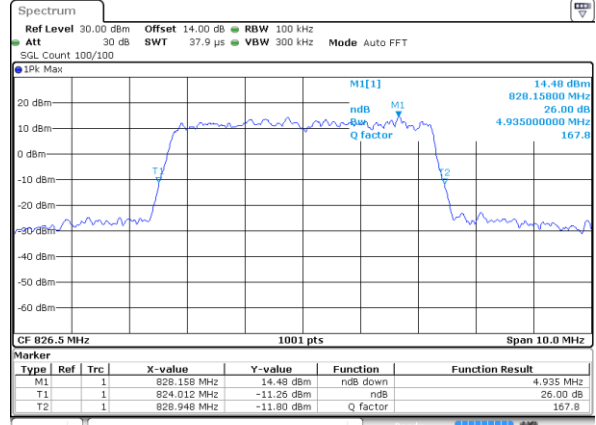

Lowest Channel / 5MHz / 16QAM

Date: 31 AUG 2019 18:15:52