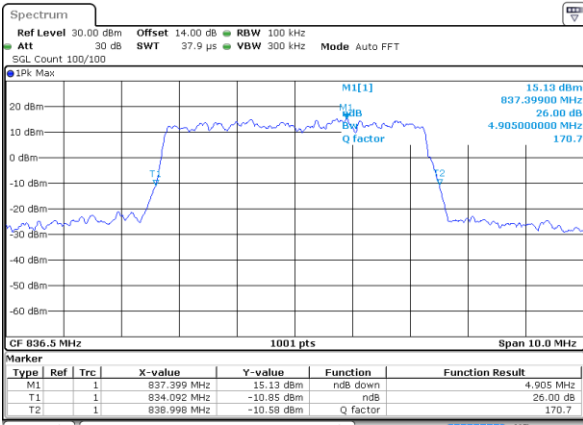

Middle Channel / 5MHz / QPSK

Date: 31 AUG 2019 18:16:23