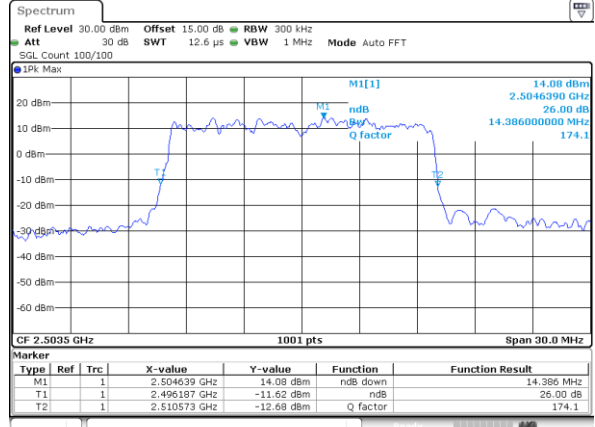

Lowest Channel / 15MHz / 16QAM

Date: 30_AUG.2019 18:55:24