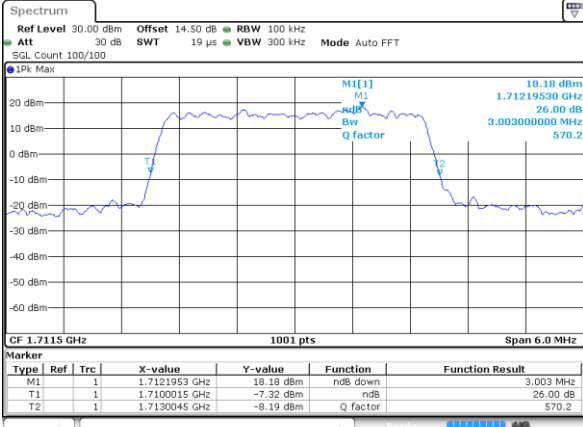

Date: 30\_AUG.2019 18:57:45

LTE Band 66

Lowest Channel / 1.4MHz / QPSK

Date: 30 AUG 2019 11:27:58

Lowest Channel / 1.4MHz / 16QAM

Date: 30 AUG 2019 11:39:17

Middle Channel / 1.4MHz / QPSK

Date: 30 AUG 2019 11:57:57

Middle Channel / 1.4MHz / 16QAM

Date: 30 AUG 2019 11:54:56

Highest Channel / 1.4MHz / QPSK

Date: 30 AUG 2019 13:39:54

Highest Channel / 1.4MHz / 16QAM

Date: 30 AUG 2019 13:47:00

LTE Band 66

Lowest Channel / 3MHz / QPSK