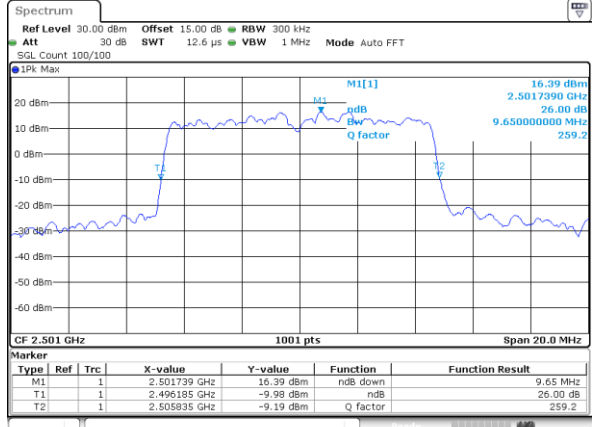

Highest Channel / 5MHz / 16QAM

Date: 30\_AUG.2019 18:51:42

LTE Band 41

Lowest Channel / 10MHz / QPSK

Date: 30\_AUG.2019 18:52:53

Lowest Channel / 10MHz / 16QAM

Date: 30\_AUG.2019 18:53:23

Middle Channel / 10MHz / QPSK

Date: 30\_AUG.2019 18:53:03

Middle Channel / 10MHz / 16QAM

Date: 30\_AUG.2019 18:53:33

Highest Channel / 10MHz / QPSK

Date: 30\_AUG.2019 18:53:13

Highest Channel / 10MHz / 16QAM

Date: 30\_AUG.2019 18:53:43

LTE Band 41