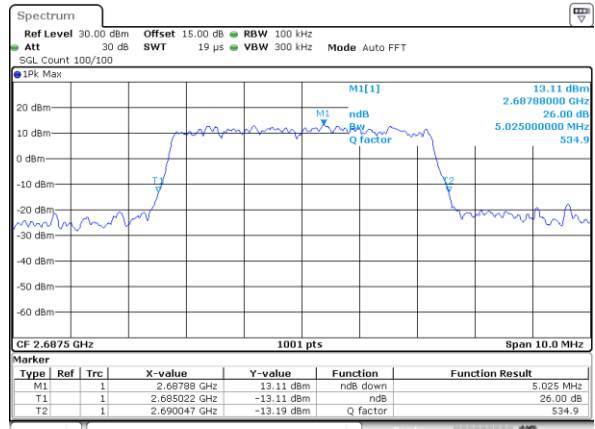

Date: 31 AUG 2019 18:20:30

Highest Channel / 15MHz / QPSK

Date: 31 AUG 2019 18:20:59

Highest Channel / 15MHz / 16QAM

Date: 31 AUG 2019 18:21:10

LTE Band 41

Lowest Channel / 5MHz / QPSK

Date: 30\_AUG.2019 18:50:52

Lowest Channel / 5MHz / 16QAM

Date: 30\_AUG.2019 18:51:22

Middle Channel / 5MHz / QPSK

Date: 30\_AUG.2019 18:51:02

Middle Channel / 5MHz / 16QAM

Date: 30\_AUG.2019 18:51:32

Highest Channel / 5MHz / QPSK

Date: 30\_AUG.2019 18:51:12

Highest Channel / 5MHz / 16QAM

Date: 30\_AUG.2019 18:51:42

LTE Band 41

Lowest Channel / 10MHz / QPSK

Date: 30\_AUG.2019 18:52:53

Lowest Channel / 10MHz / 16QAM

Date: 30\_AUG.2019 18:53:23

Middle Channel / 10MHz / QPSK