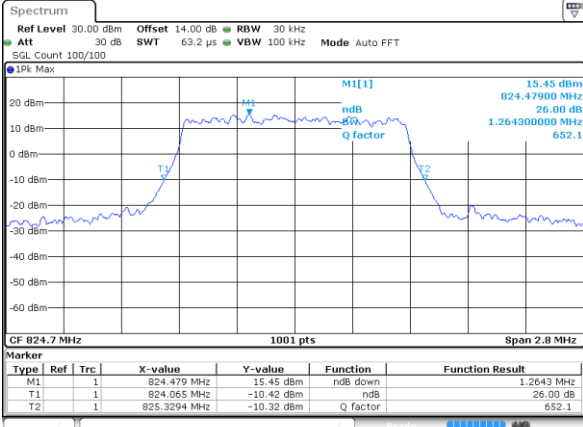

Highest Channel / 20MHz / QPSK

Date: 31.AUG.2019 11:32:54

Highest Channel / 20MHz / 16QAM

Date: 31.AUG.2019 11:33:04

LTE Band 26

Lowest Channel / 1.4MHz / QPSK

Date: 31 AUG 2019 17:42:02

Lowest Channel / 1.4MHz / 16QAM