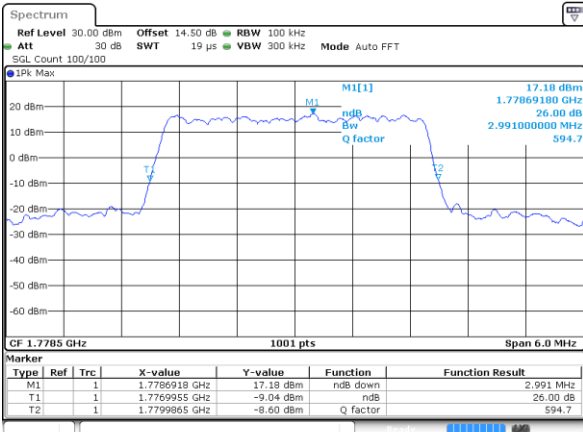

Middle Channel / 1.4MHz / 16QAM

Date: 30 AUG 2019 11:54:56

Highest Channel / 1.4MHz / QPSK

Date: 30 AUG 2019 13:39:54

Highest Channel / 1.4MHz / 16QAM

Date: 30 AUG 2019 13:47:00

LTE Band 66

Lowest Channel / 3MHz / QPSK

Date: 30 AUG 2019 17:21:51

Lowest Channel / 3MHz / 16QAM

Date: 30 AUG 2019 13:51:42

Middle Channel / 3MHz / QPSK

Date: 30 AUG 2019 14:50:34

Middle Channel / 3MHz / 16QAM

Date: 30 AUG 2019 14:55:27

Highest Channel / 3MHz / QPSK

Date: 30 AUG 2019 15:06:05

Highest Channel / 3MHz / 16QAM

Date: 30 AUG 2019 14:58:10

LTE Band 66

Lowest Channel / 5MHz / QPSK

Date: 30 AUG 2019 17:24:07

Lowest Channel / 5MHz / 16QAM

Date: 30 AUG 2019 17:32:15