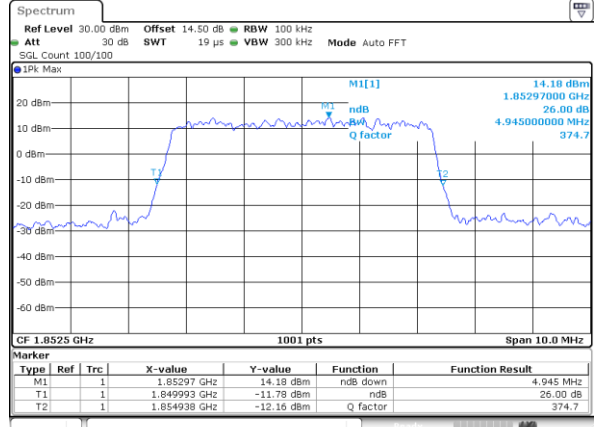

Lowest Channel / 5MHz / 16QAM

Date: 31.AUG.2019 10:50:44