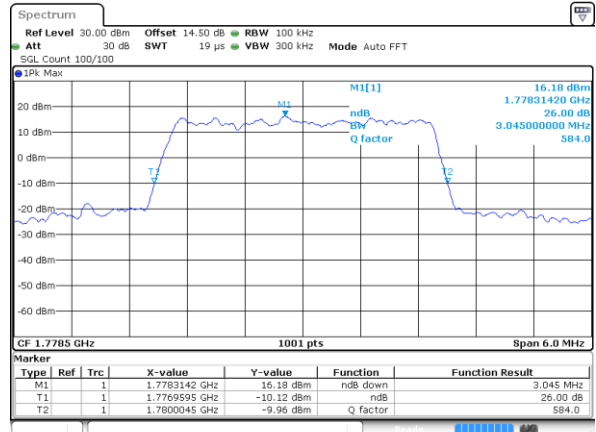

Middle Channel / 1.4MHz / 16QAM

Date: 30 AUG 2019 11:54:56

Highest Channel / 1.4MHz / QPSK

Date: 30 AUG 2019 13:39:54

Highest Channel / 1.4MHz / 16QAM

Date: 30 AUG 2019 13:47:00

LTE Band 66

Lowest Channel / 3MHz / QPSK

Date: 30 AUG 2019 17:21:51

Lowest Channel / 3MHz / 16QAM

Date: 30 AUG 2019 13:51:42

Middle Channel / 3MHz / QPSK

Date: 30 AUG 2019 14:50:34

Middle Channel / 3MHz / 16QAM

Date: 30 AUG 2019 14:55:27

Highest Channel / 3MHz / QPSK

Date: 30 AUG 2019 15:06:05

Highest Channel / 3MHz / 16QAM

Date: 30 AUG 2019 14:58:10

LTE Band 66

Lowest Channel / 5MHz / QPSK

Date: 30 AUG 2019 17:24:07

Lowest Channel / 5MHz / 16QAM

Date: 30 AUG 2019 17:32:15