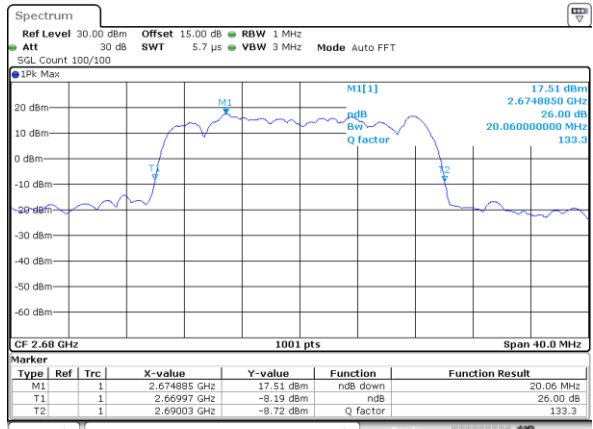

Highest Channel / 15MHz / QPSK

Date: 30\_AUG.2019 18:55:13

Highest Channel / 15MHz / 16QAM

Date: 30\_AUG.2019 18:55:44

LTE Band 41

Lowest Channel / 20MHz / QPSK

Date: 30\_AUG.2019 18:56:54

Lowest Channel / 20MHz / 16QAM

Date: 30\_AUG.2019 18:57:25

Middle Channel / 20MHz / QPSK

Date: 30\_AUG.2019 18:57:04

Middle Channel / 20MHz / 16QAM

Date: 30\_AUG.2019 18:57:35

Highest Channel / 20MHz / QPSK

Date: 30\_AUG.2019 18:57:14

Highest Channel / 20MHz / 16QAM

Date: 30\_AUG.2019 18:57:45

LTE Band 66

Lowest Channel / 1.4MHz / QPSK

Date: 30 AUG 2019 11:27:58

Lowest Channel / 1.4MHz / 16QAM

Date: 30 AUG 2019 11:39:17

Middle Channel / 1.4MHz / QPSK

Date: 30 AUG 2019 11:57:57

Middle Channel / 1.4MHz / 16QAM

Date: 30 AUG 2019 11:54:56

Highest Channel / 1.4MHz / QPSK

Date: 30 AUG 2019 13:39:54

Highest Channel / 1.4MHz / 16QAM

Date: 30 AUG 2019 13:47:00

LTE Band 66

Lowest Channel / 3MHz / QPSK