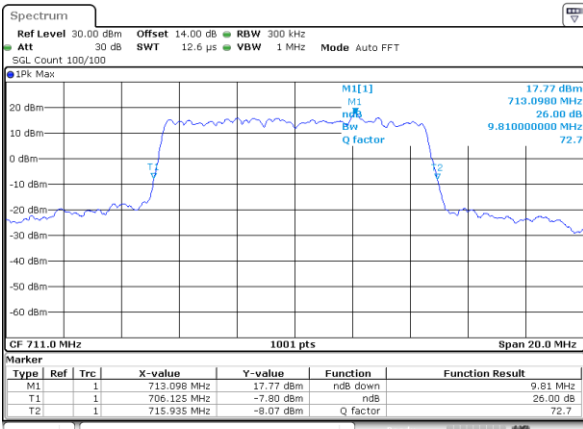

Highest Channel / 10MHz / QPSK

Date: 31.AUG.2019 08:18:48

Highest Channel / 10MHz / 16QAM

Date: 31.AUG.2019 08:18:58

LTE Band 13

Lowest Channel / 5MHz / QPSK

Date: 31.AUG.2019 09:12:20

Lowest Channel / 5MHz / 16QAM