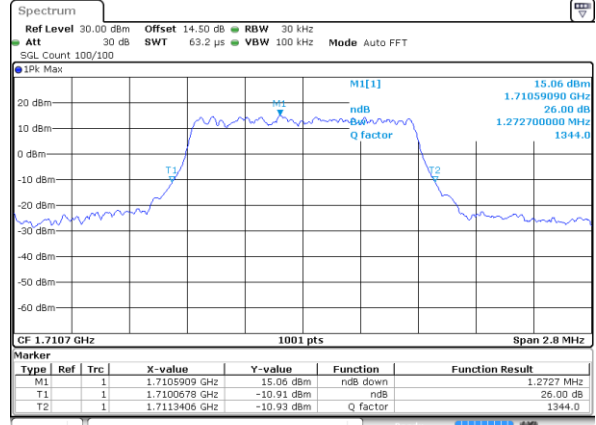

Date: 30\_AUG.2019 18:57:45

LTE Band 66

Lowest Channel / 1.4MHz / QPSK

Date: 30 AUG 2019 11:27:58

Lowest Channel / 1.4MHz / 16QAM

Date: 30 AUG 2019 11:39:17

Middle Channel / 1.4MHz / QPSK

Date: 30 AUG 2019 11:57:57

Middle Channel / 1.4MHz / 16QAM

Date: 30 AUG 2019 11:54:56

Highest Channel / 1.4MHz / QPSK

Date: 30 AUG 2019 13:39:54

Highest Channel / 1.4MHz / 16QAM

Date: 30 AUG 2019 13:47:00

LTE Band 66

Lowest Channel / 3MHz / QPSK