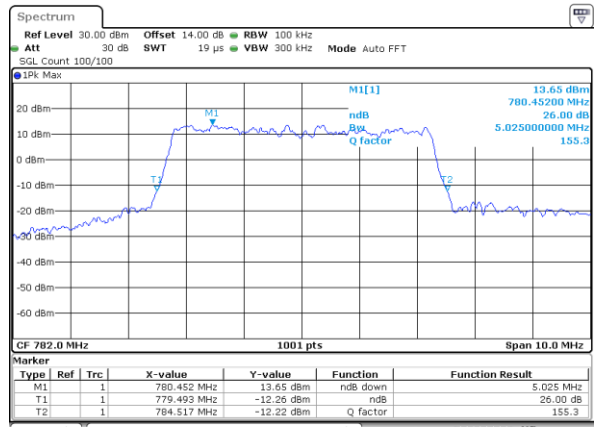

Middle Channel / 5MHz / 16QAM

Date: 31.AUG.2019 09:21:52