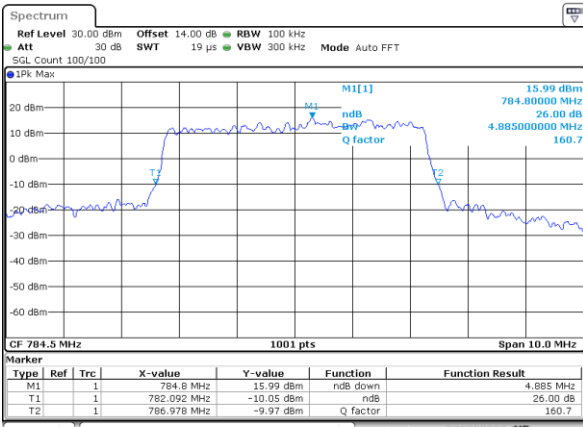

Highest Channel / 5MHz / QPSK

Date: 31.AUG.2019 09:24:14