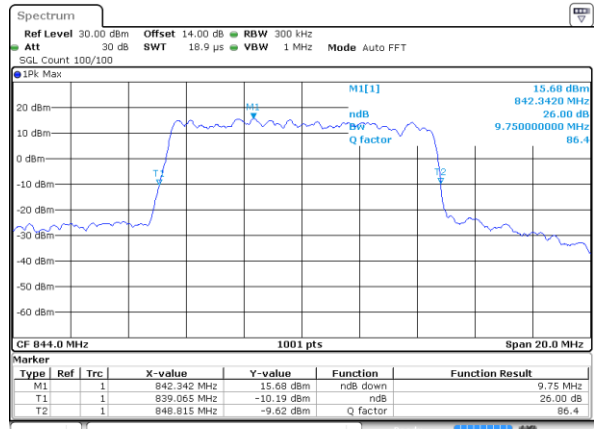

Date: 31 AUG 2019 18:17:03

Highest Channel / 5MHz / 16QAM

Date: 31 AUG 2019 18:17:13

LTE Band 26

Lowest Channel / 10MHz / QPSK

Date: 31 AUG 2019 18:17:43

Lowest Channel / 10MHz / 16QAM

Date: 31 AUG 2019 18:17:53

Middle Channel / 10MHz / QPSK

Date: 31 AUG 2019 18:18:22

Middle Channel / 10MHz / 16QAM

Date: 31 AUG 2019 18:18:32

Highest Channel / 10MHz / QPSK

Date: 31 AUG 2019 18:19:01

Highest Channel / 10MHz / 16QAM

Date: 31 AUG 2019 18:19:11

LTE Band 26

Lowest Channel / 15MHz / QPSK

Date: 31 AUG 2019 18:19:40

Lowest Channel / 15MHz / 16QAM

Date: 31 AUG 2019 18:19:50

Middle Channel / 15MHz / QPSK

Date: 31 AUG 2019 18:20:20

Middle Channel / 15MHz / 16QAM