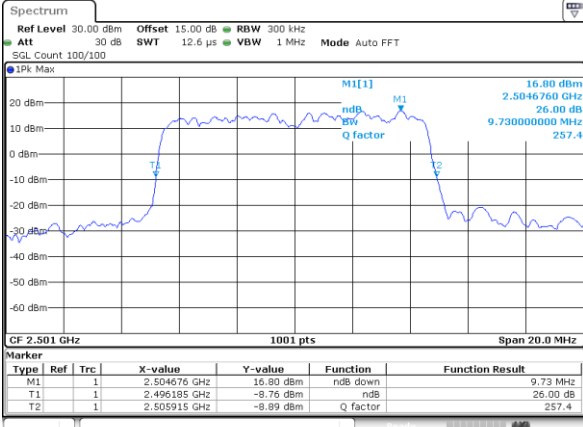

Highest Channel / 5MHz / 16QAM

Date: 30\_AUG.2019 18:51:42

LTE Band 41

Lowest Channel / 10MHz / QPSK

Date: 30\_AUG.2019 18:52:53

Lowest Channel / 10MHz / 16QAM

Date: 30\_AUG.2019 18:53:23

Middle Channel / 10MHz / QPSK

Date: 30\_AUG.2019 18:53:03

Middle Channel / 10MHz / 16QAM

Date: 30\_AUG.2019 18:53:33

Highest Channel / 10MHz / QPSK

Date: 30\_AUG.2019 18:53:13

Highest Channel / 10MHz / 16QAM

Date: 30\_AUG.2019 18:53:43

LTE Band 41