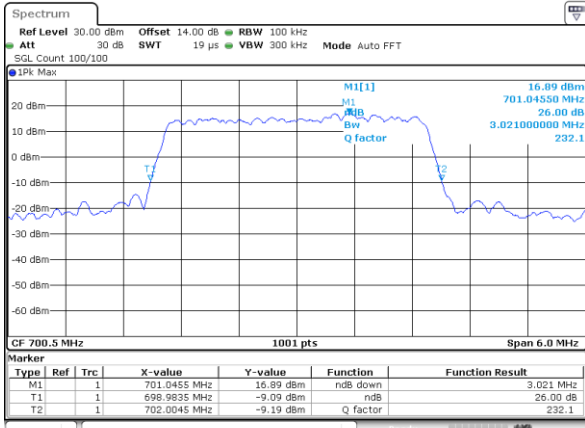

Date: 31.AUG.2019 07:25:35

Highest Channel / 1.4MHz / QPSK

Date: 31.AUG.2019 07:27:59

Highest Channel / 1.4MHz / 16QAM

Date: 31.AUG.2019 07:28:09

LTE Band 12

Lowest Channel / 3MHz / QPSK

Date: 31.AUG.2019 07:35:10