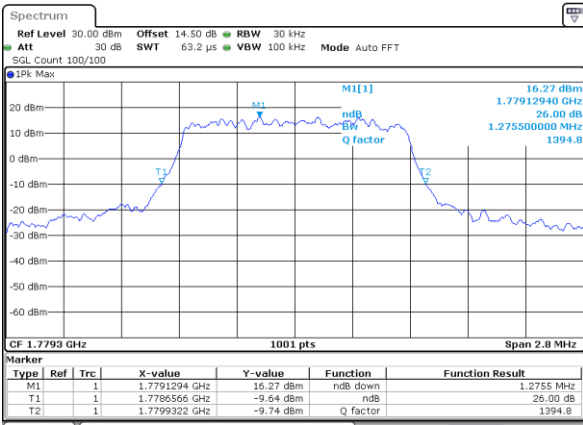

Date: 30\_AUG.2019 18:57:45

LTE Band 66

Lowest Channel / 1.4MHz / QPSK

Date: 30 AUG 2019 11:27:58

Lowest Channel / 1.4MHz / 16QAM

Date: 30 AUG 2019 11:39:17

Middle Channel / 1.4MHz / QPSK

Date: 30 AUG 2019 11:57:57

Middle Channel / 1.4MHz / 16QAM

Date: 30 AUG 2019 11:54:56

Highest Channel / 1.4MHz / QPSK

Date: 30 AUG 2019 13:39:54

Highest Channel / 1.4MHz / 16QAM

Date: 30 AUG 2019 13:47:00

LTE Band 66

Lowest Channel / 3MHz / QPSK