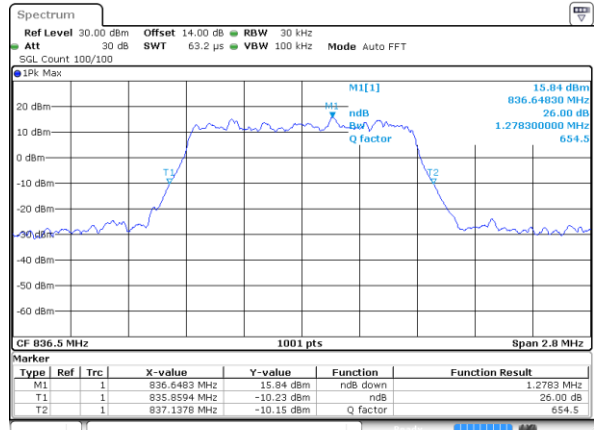

Middle Channel / 1.4MHz / 16QAM

Date: 31 AUG 2019 18:12:36