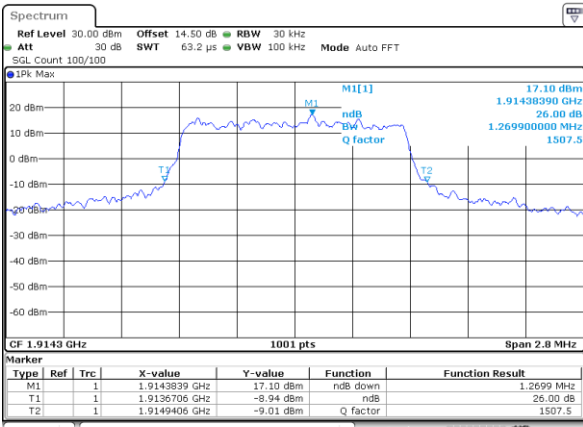

Date: 31.AUG.2019 10:20:40

Lowest Channel / 1.4MHz / 16QAM

Date: 31.AUG.2019 10:20:50

Middle Channel / 1.4MHz / QPSK

Date: 31.AUG.2019 10:23:14

Middle Channel / 1.4MHz / 16QAM

Date: 31.AUG.2019 10:23:24

Highest Channel / 1.4MHz / QPSK