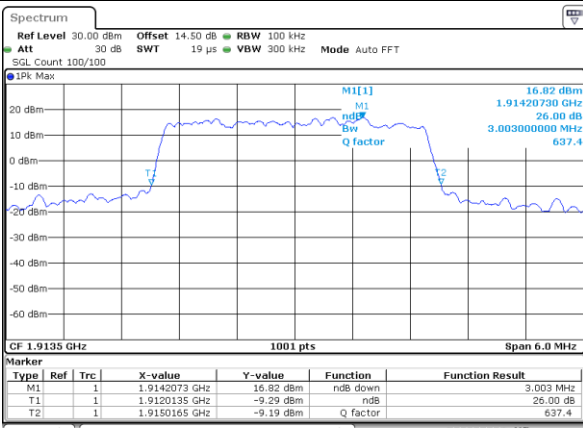

Middle Channel / 3MHz / QPSK

Date: 31.AUG.2019 10:40:46

Middle Channel / 3MHz / 16QAM

Date: 31.AUG.2019 10:40:56

Highest Channel / 3MHz / QPSK

Date: 31.AUG.2019 10:43:21

Highest Channel / 3MHz / 16QAM

Date: 31.AUG.2019 10:43:31