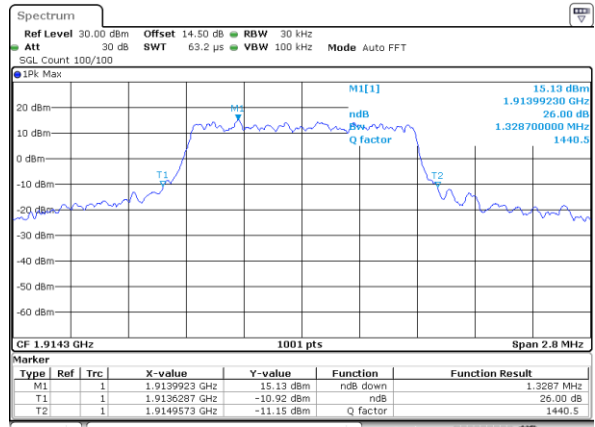

Date: 31.AUG.2019 10:20:40

Lowest Channel / 1.4MHz / 16QAM

Date: 31.AUG.2019 10:20:50

Middle Channel / 1.4MHz / QPSK

Date: 31.AUG.2019 10:23:14

Middle Channel / 1.4MHz / 16QAM

Date: 31.AUG.2019 10:23:24

Highest Channel / 1.4MHz / QPSK

Date: 31.AUG.2019 10:25:49

Highest Channel / 1.4MHz / 16QAM

Date: 31.AUG.2019 10:25:59

LTE Band 25

Lowest Channel / 3MHz / QPSK

Date: 31.AUG.2019 10:38:12

Lowest Channel / 3MHz / 16QAM

Date: 31.AUG.2019 10:38:22