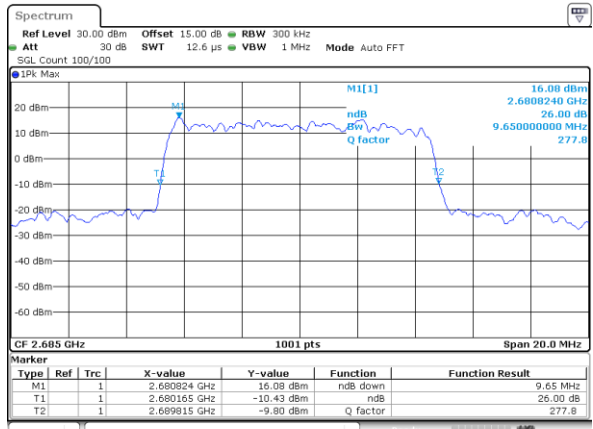

Highest Channel / 5MHz / 16QAM

Date: 30\_AUG.2019 18:51:42

LTE Band 41

Lowest Channel / 10MHz / QPSK

Date: 30\_AUG.2019 18:52:53

Lowest Channel / 10MHz / 16QAM

Date: 30\_AUG.2019 18:53:23

Middle Channel / 10MHz / QPSK

Date: 30\_AUG.2019 18:53:03

Middle Channel / 10MHz / 16QAM

Date: 30\_AUG.2019 18:53:33

Highest Channel / 10MHz / QPSK

Date: 30\_AUG.2019 18:53:13

Highest Channel / 10MHz / 16QAM

Date: 30\_AUG.2019 18:53:43

LTE Band 41