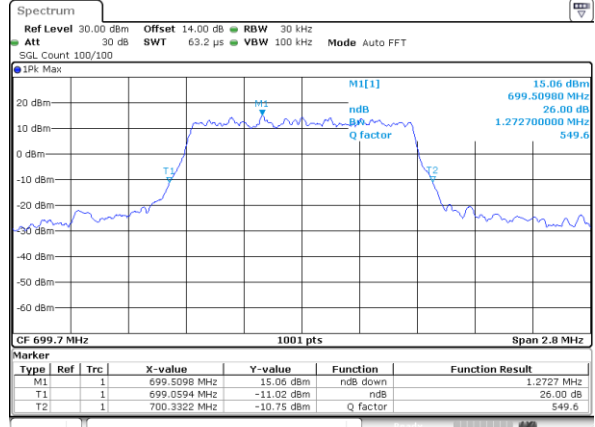

LTE Band 12

Lowest Channel / 1.4MHz / QPSK

Date: 31.AUG.2019 07:18:22

Lowest Channel / 1.4MHz / 16QAM

Date: 31.AUG.2019 07:18:12

Middle Channel / 1.4MHz / QPSK

Date: 31.AUG.2019 07:25:25

Middle Channel / 1.4MHz / 16QAM

Date: 31.AUG.2019 07:25:35

Highest Channel / 1.4MHz / QPSK

Date: 31.AUG.2019 07:27:59

Highest Channel / 1.4MHz / 16QAM

Date: 31.AUG.2019 07:28:09

LTE Band 12

Lowest Channel / 3MHz / QPSK

Date: 31.AUG.2019 07:35:10