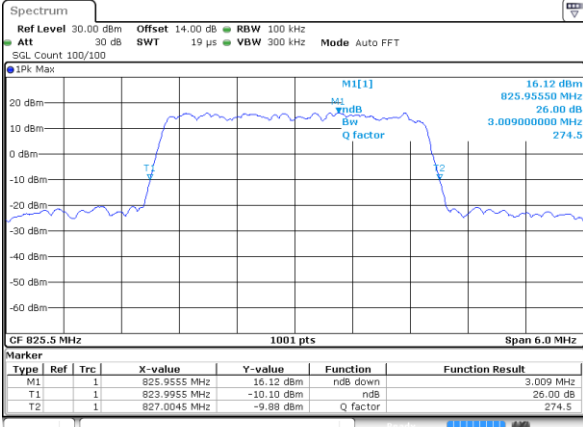

Highest Channel / 20MHz / QPSK

Date: 31.AUG.2019 11:32:54

Highest Channel / 20MHz / 16QAM

Date: 31.AUG.2019 11:33:04

LTE Band 26

Lowest Channel / 1.4MHz / QPSK

Date: 31 AUG 2019 17:42:02

Lowest Channel / 1.4MHz / 16QAM

Date: 31 AUG 2019 17:41:52

Middle Channel / 1.4MHz / QPSK

Date: 31 AUG 2019 18:12:26

Middle Channel / 1.4MHz / 16QAM

Date: 31 AUG 2019 18:12:36

Highest Channel / 1.4MHz / QPSK

Date: 31 AUG 2019 18:13:05

Highest Channel / 1.4MHz / 16QAM

Date: 31 AUG 2019 18:13:15

LTE Band 26

Lowest Channel / 3MHz / QPSK

Date: 31 AUG 2019 18:13:45

Lowest Channel / 3MHz / 16QAM

Date: 31 AUG 2019 18:13:54

Middle Channel / 3MHz / QPSK

Date: 31 AUG 2019 18:14:24