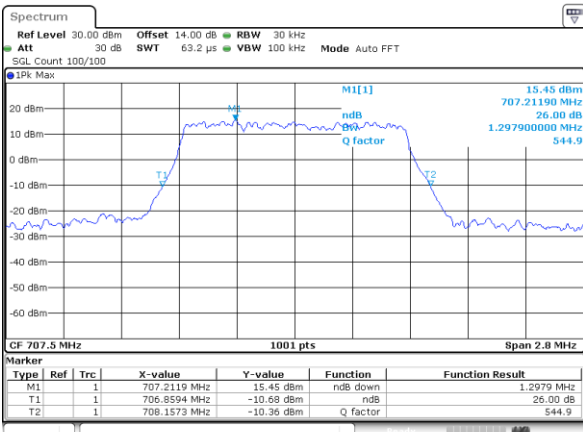

LTE Band 12

Lowest Channel / 1.4MHz / QPSK

Date: 31.AUG.2019 07:18:22

Lowest Channel / 1.4MHz / 16QAM

Date: 31.AUG.2019 07:18:12

Middle Channel / 1.4MHz / QPSK

Date: 31.AUG.2019 07:25:25

Middle Channel / 1.4MHz / 16QAM