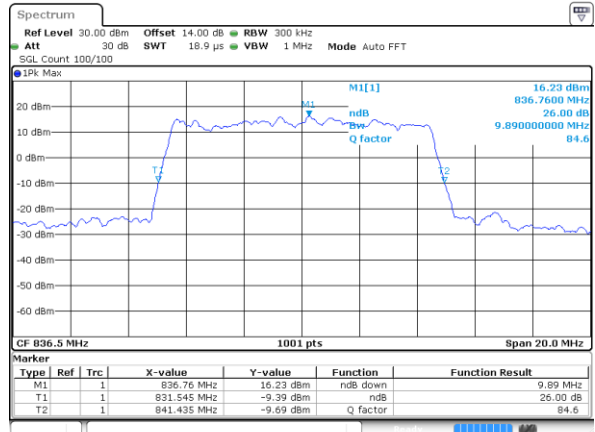

Middle Channel / 10MHz / 16QAM

Date: 31 AUG 2019 18:18:32