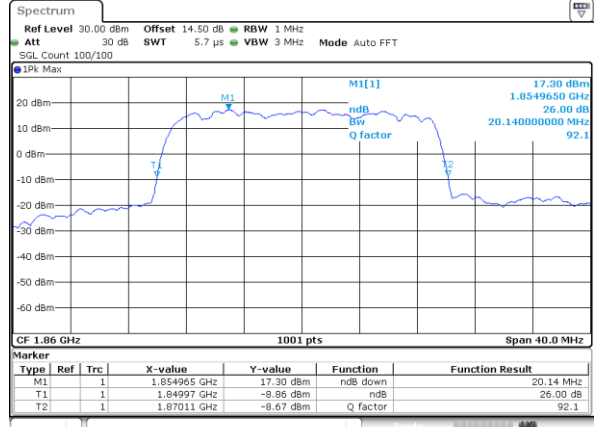

Lowest Channel / 20MHz / 16QAM

Date: 31.AUG.2019 11:27:57