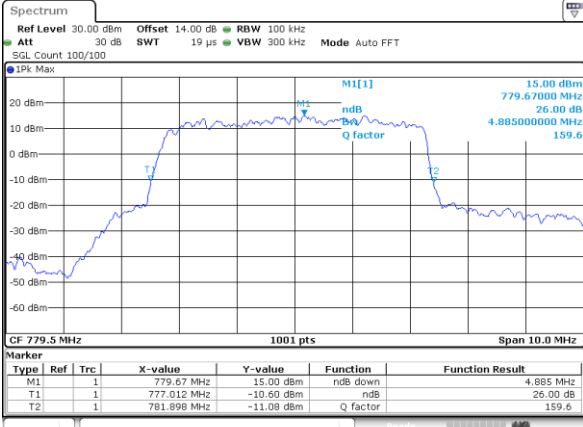

Highest Channel / 10MHz / QPSK

Date: 31.AUG.2019 08:18:48

Highest Channel / 10MHz / 16QAM

Date: 31.AUG.2019 08:18:58

LTE Band 13

Lowest Channel / 5MHz / QPSK

Date: 31.AUG.2019 09:12:20

Lowest Channel / 5MHz / 16QAM