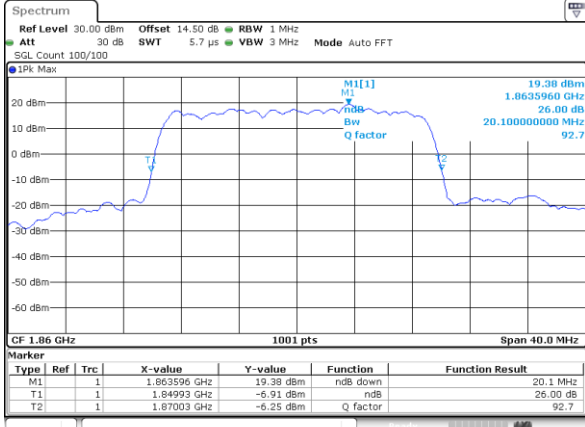

LTE Band 25

Lowest Channel / 20MHz / QPSK

Date: 31.AUG.2019 11:27:47