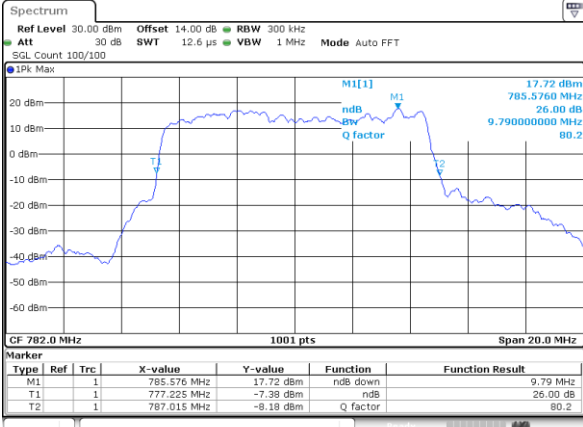

Highest Channel / 10MHz / QPSK

Date: 31.AUG.2019 08:18:48

Highest Channel / 10MHz / 16QAM

Date: 31.AUG.2019 08:18:58

LTE Band 13

Lowest Channel / 5MHz / QPSK

Date: 31.AUG.2019 09:12:20

Lowest Channel / 5MHz / 16QAM

Date: 31.AUG.2019 09:12:38

Middle Channel / 5MHz / QPSK

Date: 31.AUG.2019 09:21:42

Middle Channel / 5MHz / 16QAM

Date: 31.AUG.2019 09:21:52

Highest Channel / 5MHz / QPSK

Date: 31.AUG.2019 09:24:14

Highest Channel / 5MHz / 16QAM

Date: 31.AUG.2019 09:24:24

LTE Band 13

Middle Channel / 10MHz / QPSK

Date: 31.AUG.2019 09:36:52

Middle Channel / 10MHz / 16QAM

Date: 31.AUG.2019 09:37:02

LTE Band 25

Lowest Channel / 1.4MHz / QPSK