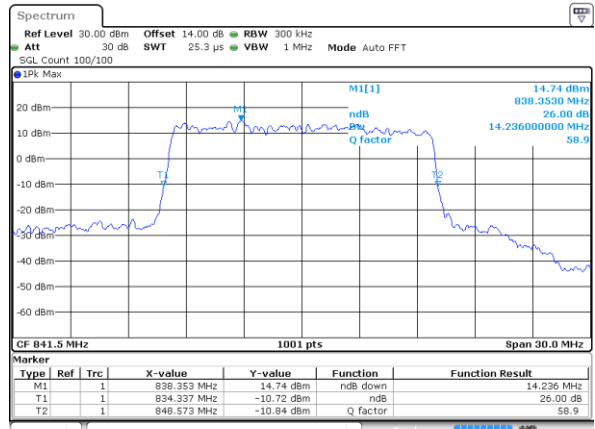

LTE Band 26

Lowest Channel / 15MHz / QPSK

Date: 31 AUG 2019 18:19:40

Lowest Channel / 15MHz / 16QAM

Date: 31 AUG 2019 18:19:50

Middle Channel / 15MHz / QPSK

Date: 31 AUG 2019 18:20:20

Middle Channel / 15MHz / 16QAM

Date: 31 AUG 2019 18:20:30

Highest Channel / 15MHz / QPSK

Date: 31 AUG 2019 18:20:59

Highest Channel / 15MHz / 16QAM

Date: 31 AUG 2019 18:21:10

LTE Band 41

Lowest Channel / 5MHz / QPSK

Date: 30\_AUG.2019 18:50:52