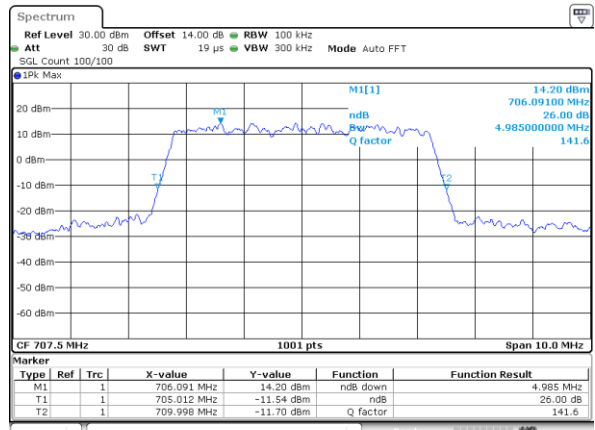

Middle Channel / 5MHz / 16QAM

Date: 31.AUG.2019 07:59:28