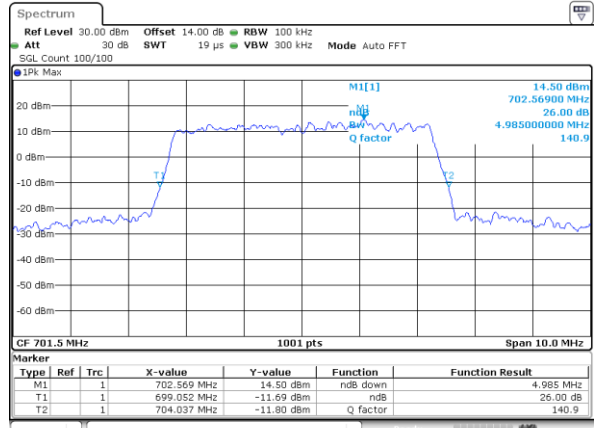

Highest Channel / 3MHz / 16QAM

Date: 31.AUG.2019 07:44:05

LTE Band 12

Lowest Channel / 5MHz / QPSK

Date: 31.AUG.2019 07:52:07

Lowest Channel / 5MHz / 16QAM

Date: 31.AUG.2019 07:52:17

Middle Channel / 5MHz / QPSK