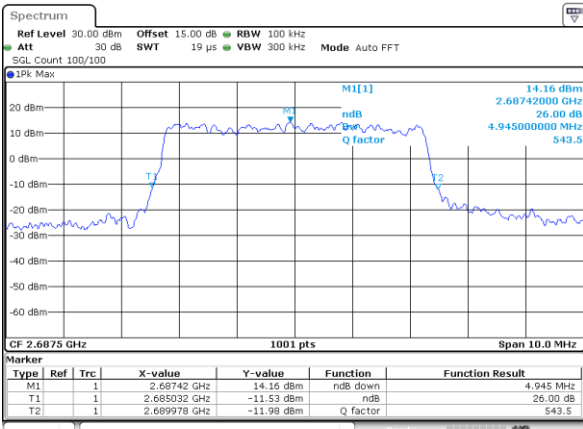

Date: 31 AUG 2019 18:20:30

Highest Channel / 15MHz / QPSK

Date: 31 AUG 2019 18:20:59

Highest Channel / 15MHz / 16QAM

Date: 31 AUG 2019 18:21:10

LTE Band 41

Lowest Channel / 5MHz / QPSK

Date: 30\_AUG.2019 18:50:52

Lowest Channel / 5MHz / 16QAM

Date: 30\_AUG.2019 18:51:22

Middle Channel / 5MHz / QPSK

Date: 30\_AUG.2019 18:51:02

Middle Channel / 5MHz / 16QAM

Date: 30\_AUG.2019 18:51:32

Highest Channel / 5MHz / QPSK

Date: 30\_AUG.2019 18:51:12

Highest Channel / 5MHz / 16QAM

Date: 30\_AUG.2019 18:51:42

LTE Band 41

Lowest Channel / 10MHz / QPSK

Date: 30\_AUG.2019 18:52:53

Lowest Channel / 10MHz / 16QAM

Date: 30\_AUG.2019 18:53:23

Middle Channel / 10MHz / QPSK