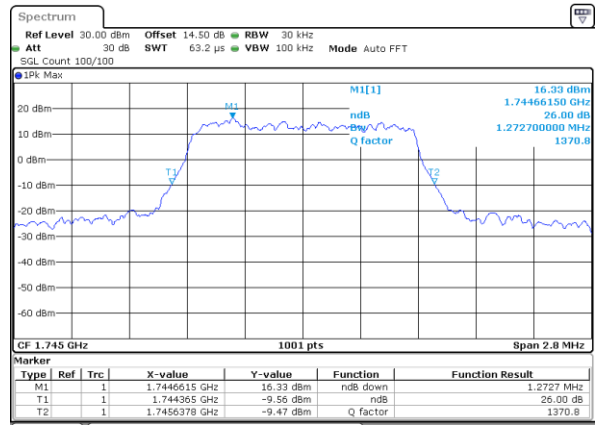

Date: 30\_AUG.2019 18:57:45

LTE Band 66

Lowest Channel / 1.4MHz / QPSK

Date: 30 AUG 2019 11:27:58

Lowest Channel / 1.4MHz / 16QAM

Date: 30 AUG 2019 11:39:17

Middle Channel / 1.4MHz / QPSK

Date: 30 AUG 2019 11:57:57

Middle Channel / 1.4MHz / 16QAM

Date: 30 AUG 2019 11:54:56

Highest Channel / 1.4MHz / QPSK

Date: 30 AUG 2019 13:39:54

Highest Channel / 1.4MHz / 16QAM

Date: 30 AUG 2019 13:47:00

LTE Band 66

Lowest Channel / 3MHz / QPSK