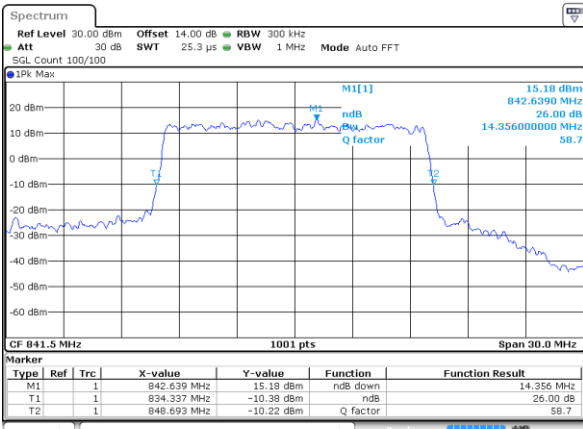

LTE Band 26

Lowest Channel / 15MHz / QPSK

Date: 31 AUG 2019 18:19:40

Lowest Channel / 15MHz / 16QAM

Date: 31 AUG 2019 18:19:50

Middle Channel / 15MHz / QPSK

Date: 31 AUG 2019 18:20:20

Middle Channel / 15MHz / 16QAM

Date: 31 AUG 2019 18:20:30

Highest Channel / 15MHz / QPSK

Date: 31 AUG 2019 18:20:59

Highest Channel / 15MHz / 16QAM

Date: 31 AUG 2019 18:21:10

LTE Band 41

Lowest Channel / 5MHz / QPSK

Date: 30\_AUG.2019 18:50:52