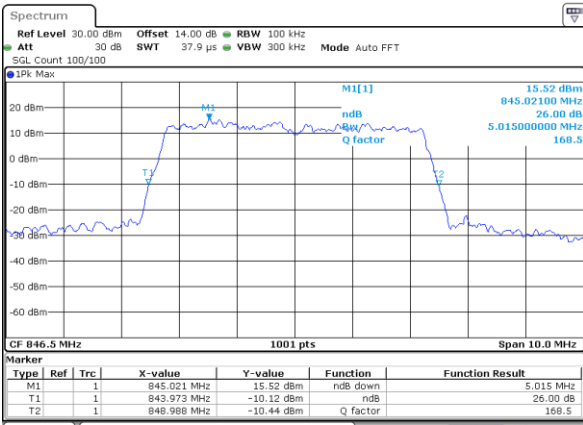

Middle Channel / 3MHz / 16QAM

Date: 31 AUG 2019 18:14:34

Highest Channel / 3MHz / QPSK

Date: 31 AUG 2019 18:15:03

Highest Channel / 3MHz / 16QAM

Date: 31 AUG 2019 18:15:13

LTE Band 26

Lowest Channel / 5MHz / QPSK

Date: 31 AUG 2019 18:15:42

Lowest Channel / 5MHz / 16QAM

Date: 31 AUG 2019 18:15:52

Middle Channel / 5MHz / QPSK

Date: 31 AUG 2019 18:16:23

Middle Channel / 5MHz / 16QAM

Date: 31 AUG 2019 18:16:33

Highest Channel / 5MHz / QPSK

Date: 31 AUG 2019 18:17:03

Highest Channel / 5MHz / 16QAM

Date: 31 AUG 2019 18:17:13

LTE Band 26

Lowest Channel / 10MHz / QPSK

Date: 31 AUG 2019 18:17:43

Lowest Channel / 10MHz / 16QAM

Date: 31 AUG 2019 18:17:53