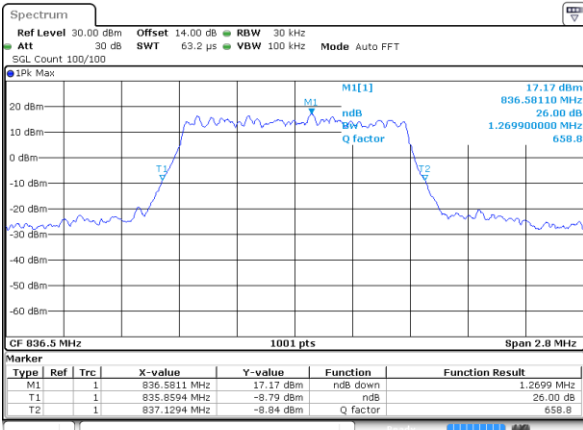

Middle Channel / 1.4MHz / QPSK

Date: 31 AUG 2019 18:12:26