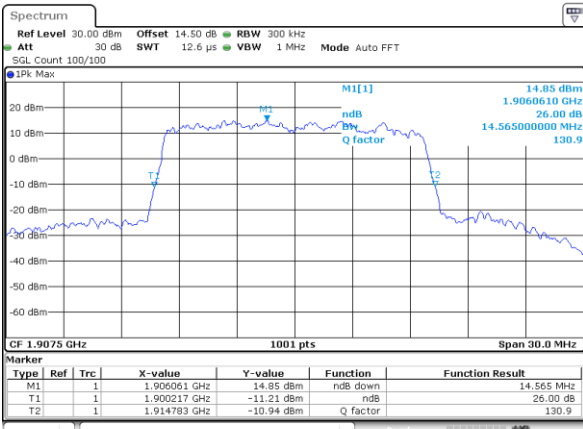

Highest Channel / 10MHz / 16QAM

Date: 31.AUG.2019 11:08:20

LTE Band 25

Lowest Channel / 15MHz / QPSK

Date: 31.AUG.2019 11:15:24

Lowest Channel / 15MHz / 16QAM

Date: 31.AUG.2019 11:15:34

Middle Channel / 15MHz / QPSK

Date: 31.AUG.2019 11:17:58

Middle Channel / 15MHz / 16QAM

Date: 31.AUG.2019 11:18:08

Highest Channel / 15MHz / QPSK

Date: 31.AUG.2019 11:20:33

Highest Channel / 15MHz / 16QAM

Date: 31.AUG.2019 11:20:43

LTE Band 25