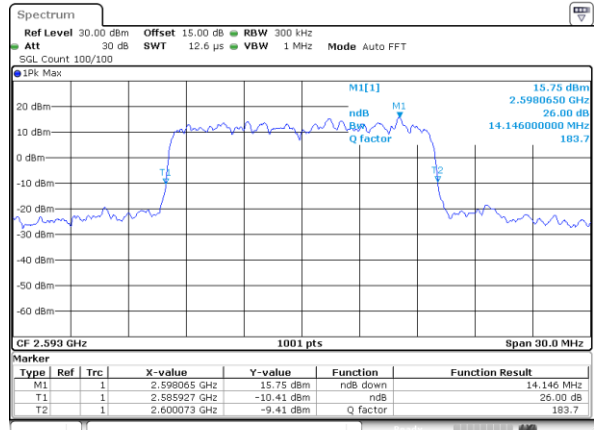

Date: 30\_AUG.2019 18:53:03

Middle Channel / 10MHz / 16QAM

Date: 30\_AUG.2019 18:53:33

Highest Channel / 10MHz / QPSK

Date: 30\_AUG.2019 18:53:13

Highest Channel / 10MHz / 16QAM

Date: 30\_AUG.2019 18:53:43

LTE Band 41

Lowest Channel / 15MHz / QPSK

Date: 30\_AUG.2019 18:54:54

Lowest Channel / 15MHz / 16QAM

Date: 30\_AUG.2019 18:55:24

Middle Channel / 15MHz / QPSK

Date: 30\_AUG.2019 18:55:04

Middle Channel / 15MHz / 16QAM

Date: 30\_AUG.2019 18:55:34

Highest Channel / 15MHz / QPSK

Date: 30\_AUG.2019 18:55:13

Highest Channel / 15MHz / 16QAM

Date: 30\_AUG.2019 18:55:44

LTE Band 41

Lowest Channel / 20MHz / QPSK

Date: 30\_AUG.2019 18:56:54

Lowest Channel / 20MHz / 16QAM