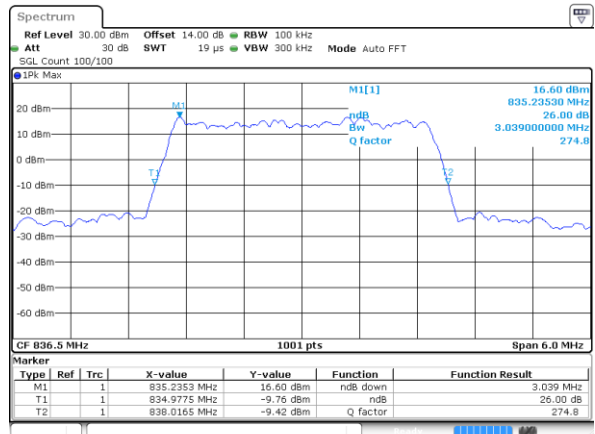

Date: 31 AUG 2019 18:13:15

LTE Band 26

Lowest Channel / 3MHz / QPSK

Date: 31 AUG 2019 18:13:45

Lowest Channel / 3MHz / 16QAM

Date: 31 AUG 2019 18:13:54

Middle Channel / 3MHz / QPSK

Date: 31 AUG 2019 18:14:24

Middle Channel / 3MHz / 16QAM

Date: 31 AUG 2019 18:14:34

Highest Channel / 3MHz / QPSK

Date: 31 AUG 2019 18:15:03

Highest Channel / 3MHz / 16QAM

Date: 31 AUG 2019 18:15:13

LTE Band 26

Lowest Channel / 5MHz / QPSK