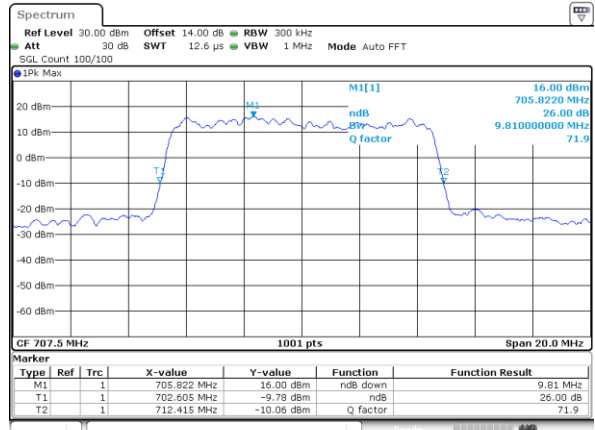

Lowest Channel / 10MHz / QPSK

Date: 31.AUG.2019 08:09:03

Lowest Channel / 10MHz / 16QAM

Date: 31.AUG.2019 08:10:13

Middle Channel / 10MHz / QPSK

Date: 31.AUG.2019 08:16:14

Middle Channel / 10MHz / 16QAM

Date: 31.AUG.2019 08:16:24

Highest Channel / 10MHz / QPSK

Date: 31.AUG.2019 08:18:48

Highest Channel / 10MHz / 16QAM

Date: 31.AUG.2019 08:18:58

LTE Band 13

Lowest Channel / 5MHz / QPSK

Date: 31.AUG.2019 09:12:20

Lowest Channel / 5MHz / 16QAM