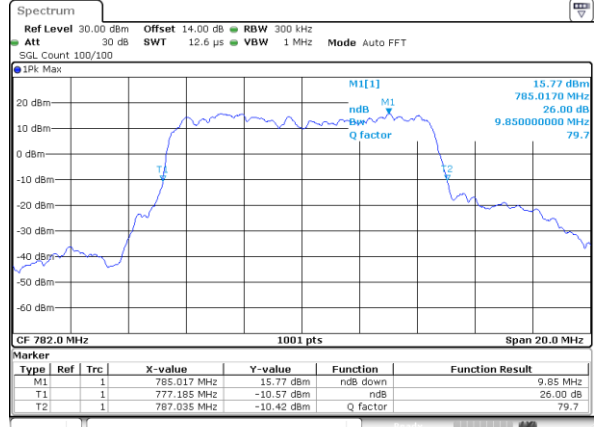

Date: 31.AUG.2019 09:24:24

LTE Band 13

Middle Channel / 10MHz / QPSK

Date: 31.AUG.2019 09:36:52

Middle Channel / 10MHz / 16QAM

Date: 31.AUG.2019 09:37:02

LTE Band 25

Lowest Channel / 1.4MHz / QPSK

Date: 31.AUG.2019 10:20:40

Lowest Channel / 1.4MHz / 16QAM

Date: 31.AUG.2019 10:20:50

Middle Channel / 1.4MHz / QPSK

Date: 31.AUG.2019 10:23:14

Middle Channel / 1.4MHz / 16QAM

Date: 31.AUG.2019 10:23:24

Highest Channel / 1.4MHz / QPSK