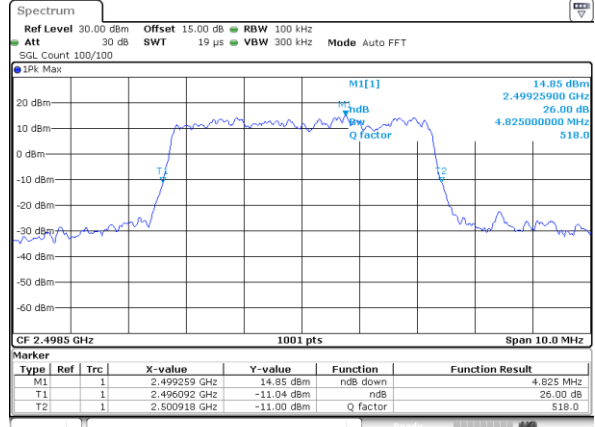

Lowest Channel / 5MHz / 16QAM

Date: 30_AUG.2019 18:51:22