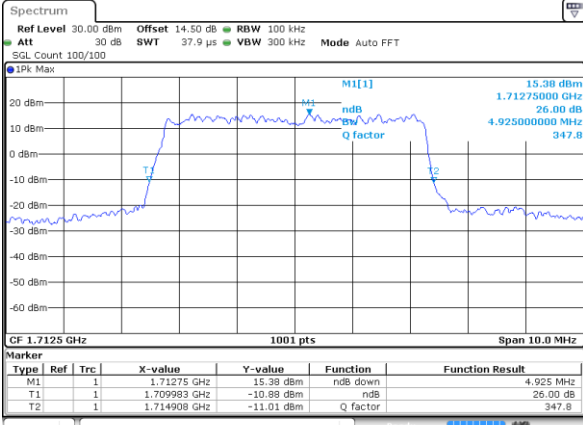

Middle Channel / 1.4MHz / 16QAM

Date: 30 AUG 2019 11:54:56

Highest Channel / 1.4MHz / QPSK

Date: 30 AUG 2019 13:39:54

Highest Channel / 1.4MHz / 16QAM

Date: 30 AUG 2019 13:47:00

LTE Band 66

Lowest Channel / 3MHz / QPSK

Date: 30 AUG 2019 15:06:05

Highest Channel / 3MHz / 16QAM

Date: 30 AUG 2019 14:58:10

LTE Band 66

Lowest Channel / 5MHz / QPSK

Date: 30 AUG 2019 17:24:07

Lowest Channel / 5MHz / 16QAM

Date: 30 AUG 2019 17:32:15