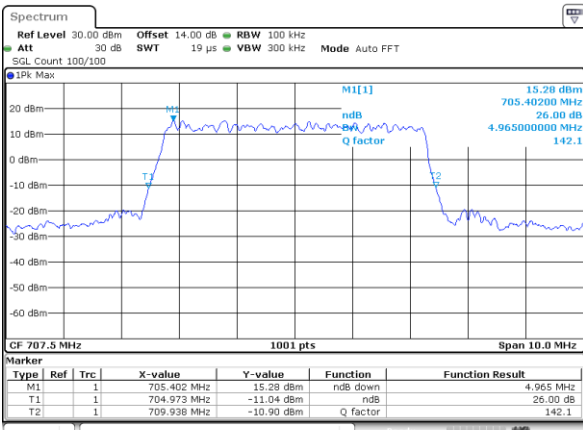

Highest Channel / 3MHz / 16QAM

Date: 31.AUG.2019 07:44:05

LTE Band 12

Lowest Channel / 5MHz / QPSK

Date: 31.AUG.2019 07:52:07

Lowest Channel / 5MHz / 16QAM

Date: 31.AUG.2019 07:52:17

Middle Channel / 5MHz / QPSK