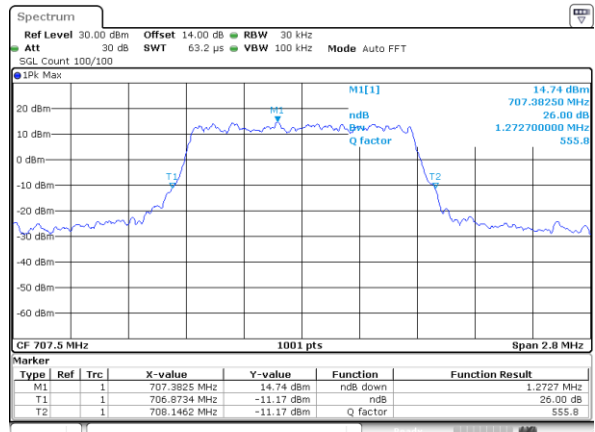

LTE Band 12

Lowest Channel / 1.4MHz / QPSK

Date: 31.AUG.2019 07:18:22

Lowest Channel / 1.4MHz / 16QAM

Date: 31.AUG.2019 07:18:12

Middle Channel / 1.4MHz / QPSK

Date: 31.AUG.2019 07:25:25

Middle Channel / 1.4MHz / 16QAM