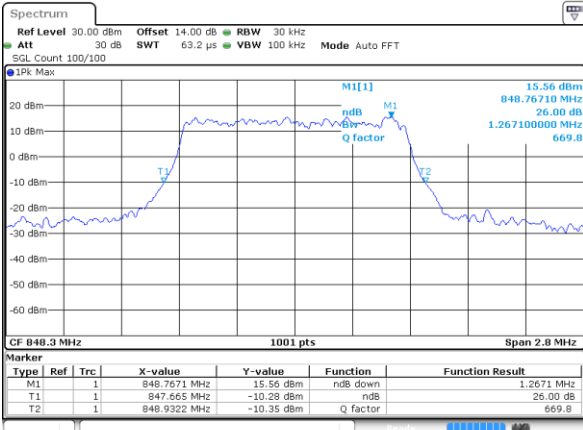

Highest Channel / 20MHz / QPSK

Date: 31.AUG.2019 11:32:54

Highest Channel / 20MHz / 16QAM

Date: 31.AUG.2019 11:33:04

LTE Band 26

Lowest Channel / 1.4MHz / QPSK

Date: 31 AUG 2019 17:42:02

Lowest Channel / 1.4MHz / 16QAM

Date: 31 AUG 2019 17:41:52

Middle Channel / 1.4MHz / QPSK

Date: 31 AUG 2019 18:12:26

Middle Channel / 1.4MHz / 16QAM

Date: 31 AUG 2019 18:12:36

Highest Channel / 1.4MHz / QPSK

Date: 31 AUG 2019 18:13:05

Highest Channel / 1.4MHz / 16QAM

Date: 31 AUG 2019 18:13:15

LTE Band 26

Lowest Channel / 3MHz / QPSK

Date: 31 AUG 2019 18:13:45

Lowest Channel / 3MHz / 16QAM

Date: 31 AUG 2019 18:13:54

Middle Channel / 3MHz / QPSK

Date: 31 AUG 2019 18:14:24