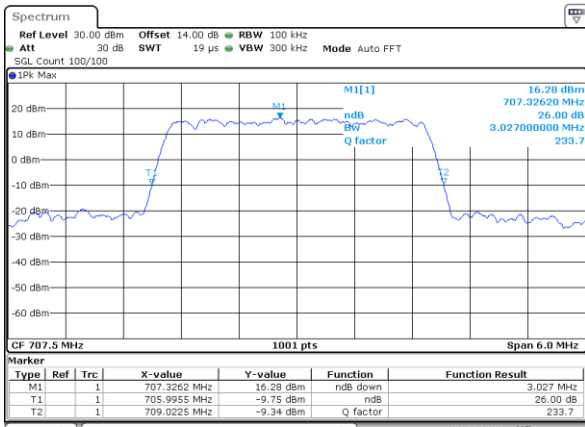

Middle Channel / 3MHz / QPSK

Date: 31.AUG.2019 07:42:22