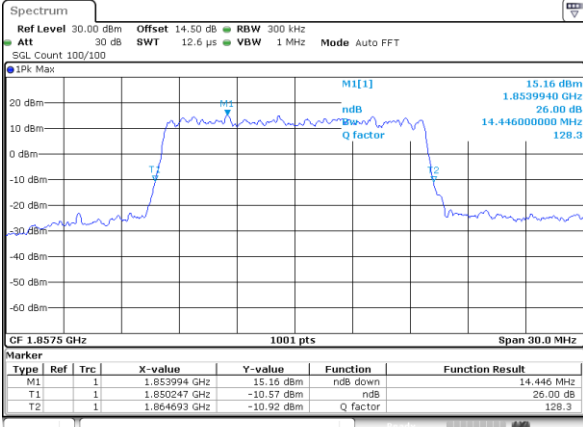

Highest Channel / 10MHz / 16QAM

Date: 31.AUG.2019 11:08:20

LTE Band 25

Lowest Channel / 15MHz / QPSK

Date: 31.AUG.2019 11:15:24

Lowest Channel / 15MHz / 16QAM

Date: 31.AUG.2019 11:15:34

Middle Channel / 15MHz / QPSK

Date: 31.AUG.2019 11:17:58

Middle Channel / 15MHz / 16QAM

Date: 31.AUG.2019 11:18:08

Highest Channel / 15MHz / QPSK

Date: 31.AUG.2019 11:20:33

Highest Channel / 15MHz / 16QAM

Date: 31.AUG.2019 11:20:43

LTE Band 25