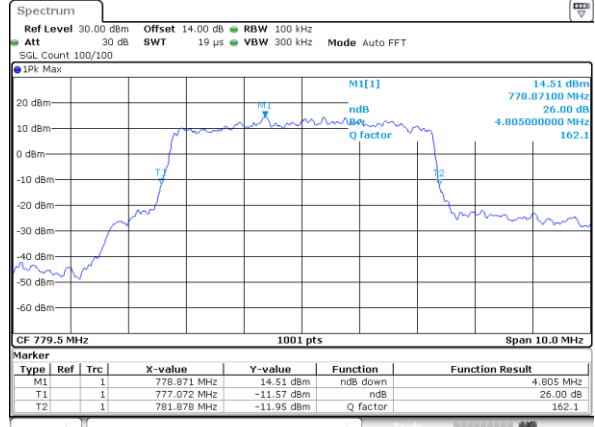

Highest Channel / 10MHz / QPSK

Date: 31.AUG.2019 08:18:48

Highest Channel / 10MHz / 16QAM

Date: 31.AUG.2019 08:18:58

LTE Band 13

Lowest Channel / 5MHz / QPSK

Date: 31.AUG.2019 09:12:20

Lowest Channel / 5MHz / 16QAM