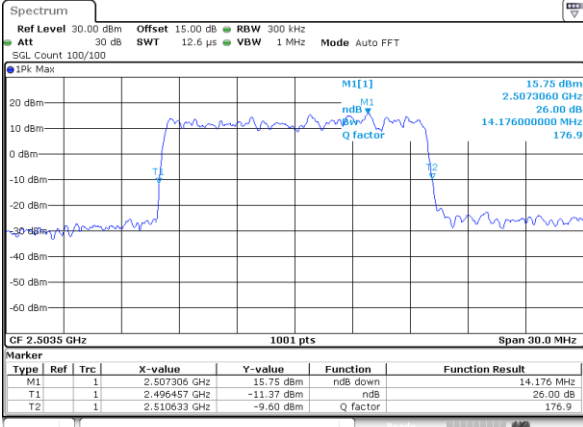

LTE Band 41

Lowest Channel / 15MHz / QPSK

Date: 30_AUG.2019 18:54:54