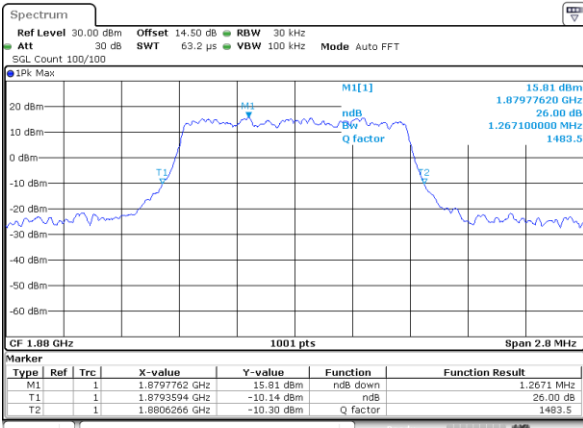

Middle Channel / 1.4MHz / QPSK

Date: 31.AUG.2019 10:23:14