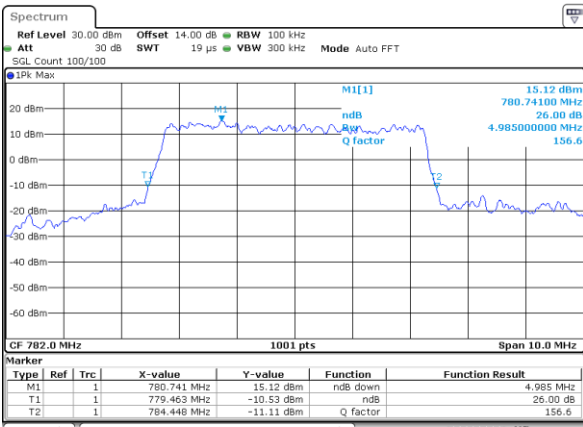

Middle Channel / 5MHz / QPSK

Date: 31.AUG.2019 09:21:42