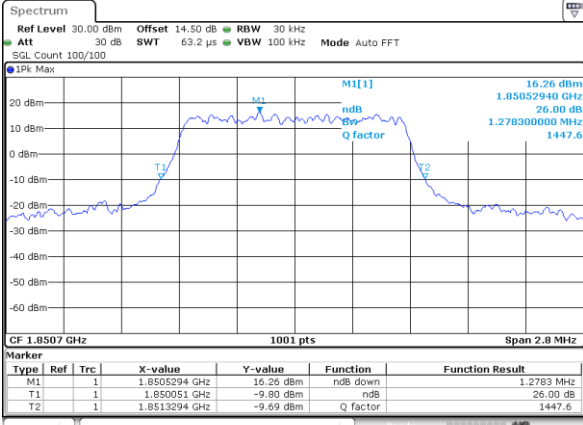

Date: 31.AUG.2019 09:24:24

LTE Band 13

Middle Channel / 10MHz / QPSK

Date: 31.AUG.2019 09:36:52

Middle Channel / 10MHz / 16QAM

Date: 31.AUG.2019 09:37:02

LTE Band 25

Lowest Channel / 1.4MHz / QPSK