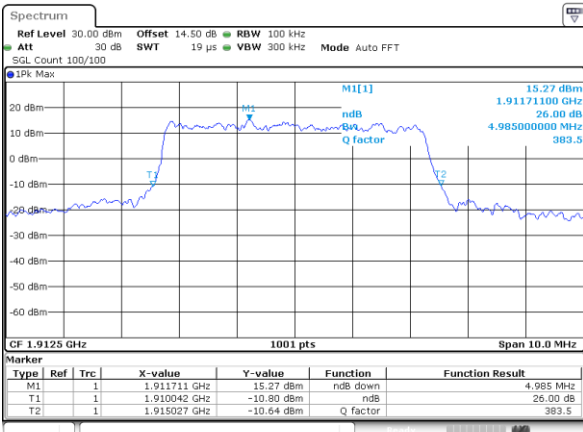

LTE Band 25

Lowest Channel / 5MHz / QPSK

Date: 31.AUG.2019 10:50:34

Lowest Channel / 5MHz / 16QAM

Date: 31.AUG.2019 10:50:44

Middle Channel / 5MHz / QPSK

Date: 31.AUG.2019 10:53:08

Middle Channel / 5MHz / 16QAM

Date: 31.AUG.2019 10:53:18

Highest Channel / 5MHz / QPSK

Date: 31.AUG.2019 10:55:42

Highest Channel / 5MHz / 16QAM

Date: 31.AUG.2019 10:55:52

LTE Band 25

Lowest Channel / 10MHz / QPSK

Date: 31.AUG.2019 11:02:55