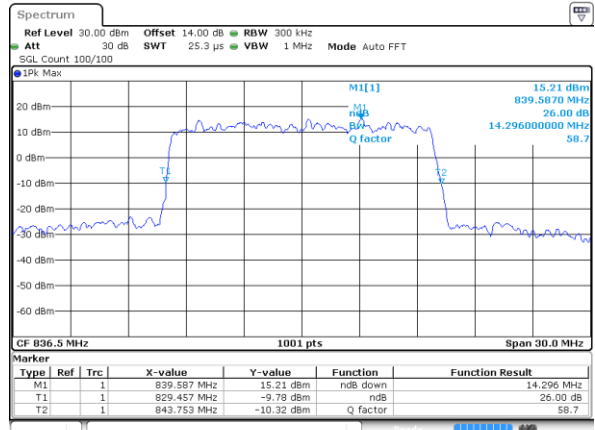

LTE Band 26

Lowest Channel / 15MHz / QPSK

Date: 31 AUG 2019 18:19:40

Lowest Channel / 15MHz / 16QAM

Date: 31 AUG 2019 18:19:50

Middle Channel / 15MHz / QPSK

Date: 31 AUG 2019 18:20:20

Middle Channel / 15MHz / 16QAM

Date: 31 AUG 2019 18:20:30

Highest Channel / 15MHz / QPSK

Date: 31 AUG 2019 18:20:59

Highest Channel / 15MHz / 16QAM

Date: 31 AUG 2019 18:21:10

LTE Band 41

Lowest Channel / 5MHz / QPSK

Date: 30\_AUG.2019 18:50:52