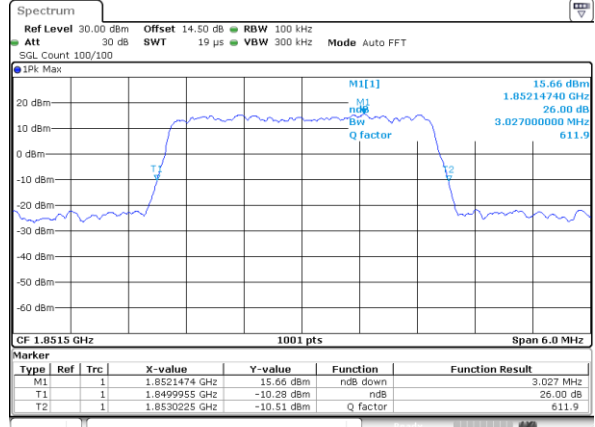

Date: 31.AUG.2019 10:25:49

Highest Channel / 1.4MHz / 16QAM

Date: 31.AUG.2019 10:25:59

LTE Band 25

Lowest Channel / 3MHz / QPSK

Date: 31.AUG.2019 10:38:12

Lowest Channel / 3MHz / 16QAM

Date: 31.AUG.2019 10:38:22