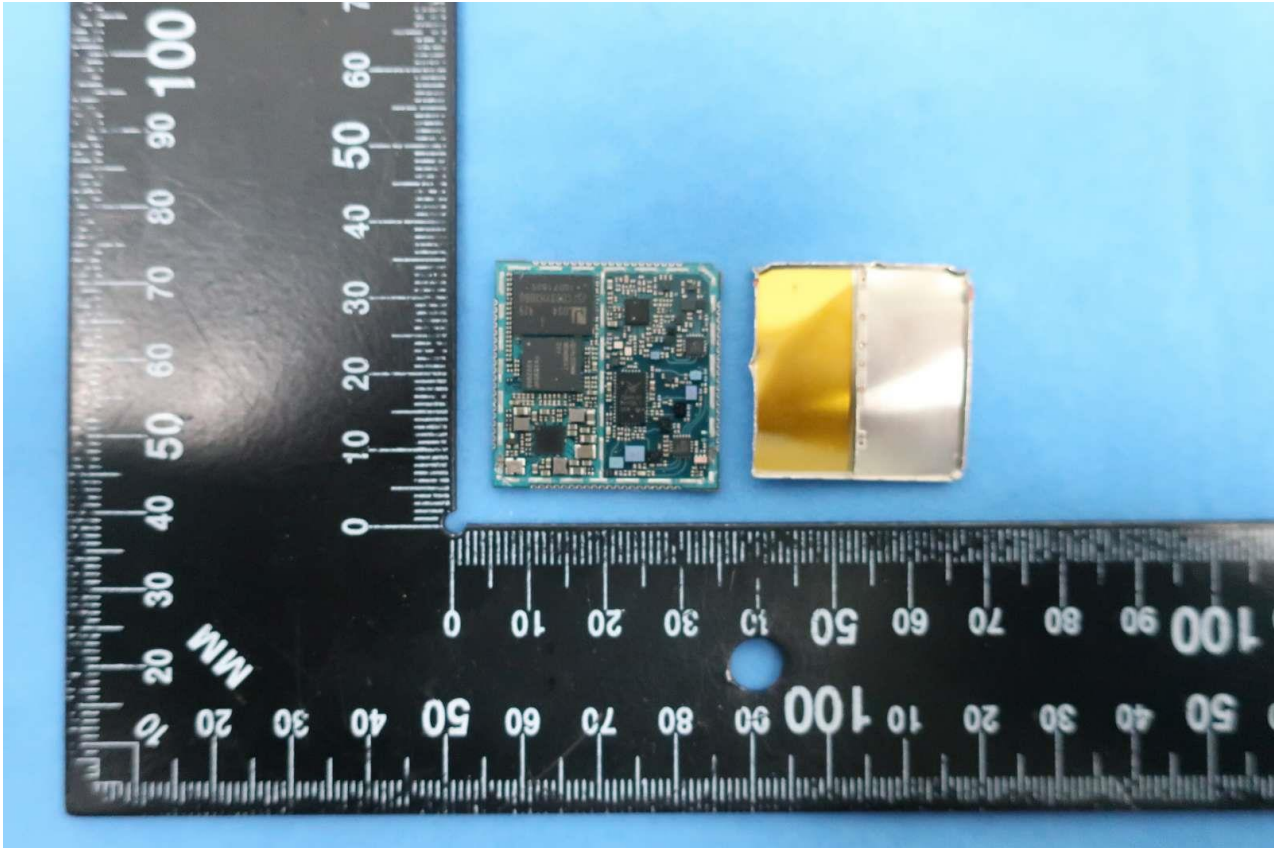

## 2. Internal Photograph of EUT

Brand Name: GOSUNCN / Model Name: GM500-U1G\_A

Brand Name: GOSUNCN / Model Name: GM500-U1G\_A

Brand Name: GOSUNCN / Model Name: GM500-U1G\_A

Brand Name: GOSUNCN / Model Name: GM500-U1G\_A