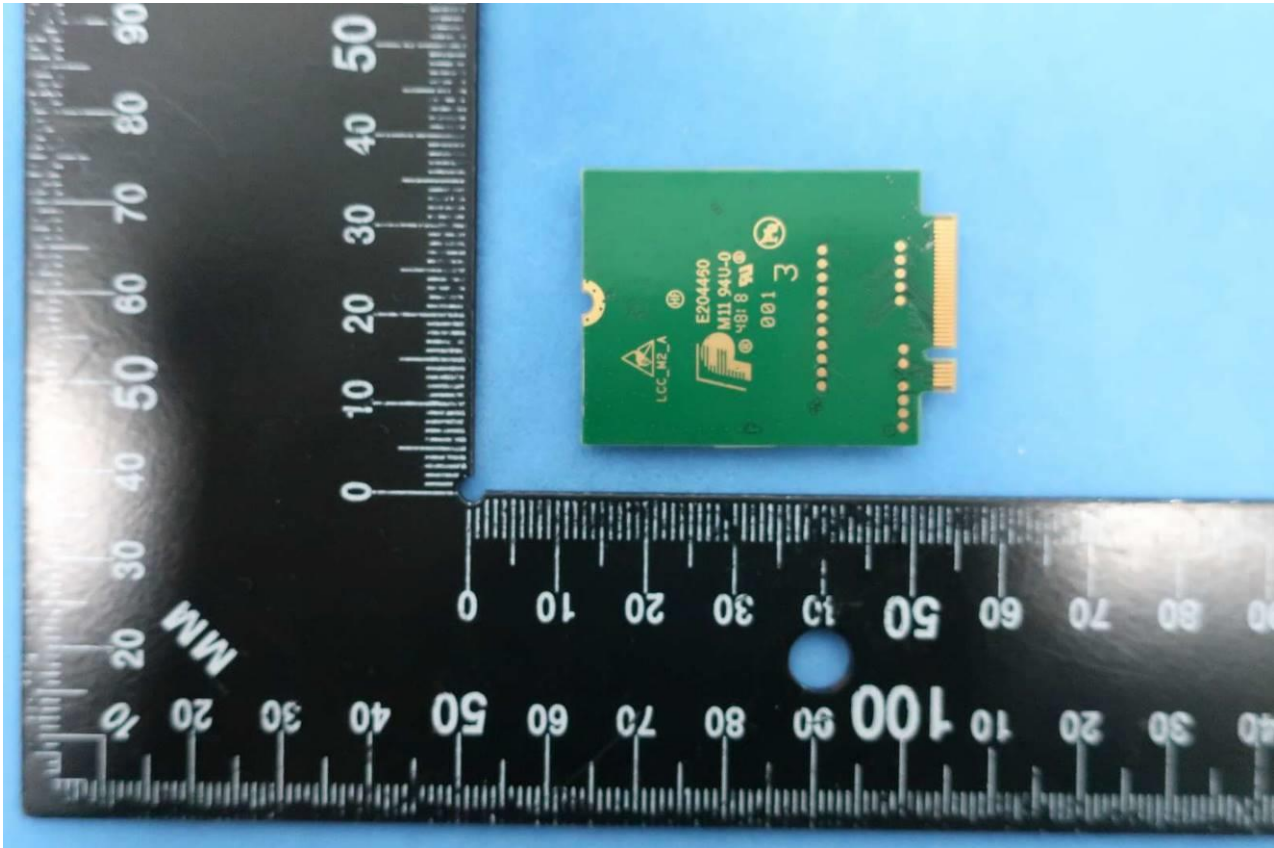

1. External Photograph of EUT

Brand Name: GOSUNCN / Model Name: GM500-U1G\_A

Brand Name: GOSUNCN / Model Name: GM500-U1G\_A

Brand Name: GOSUNCN / Model Name: GM500-U1G\_A

Brand Name: GOSUNCN / Model Name: GM500-U1G\_A

**Brand Name: GOSUNCN / Model Name: GM500-U1G\_A**