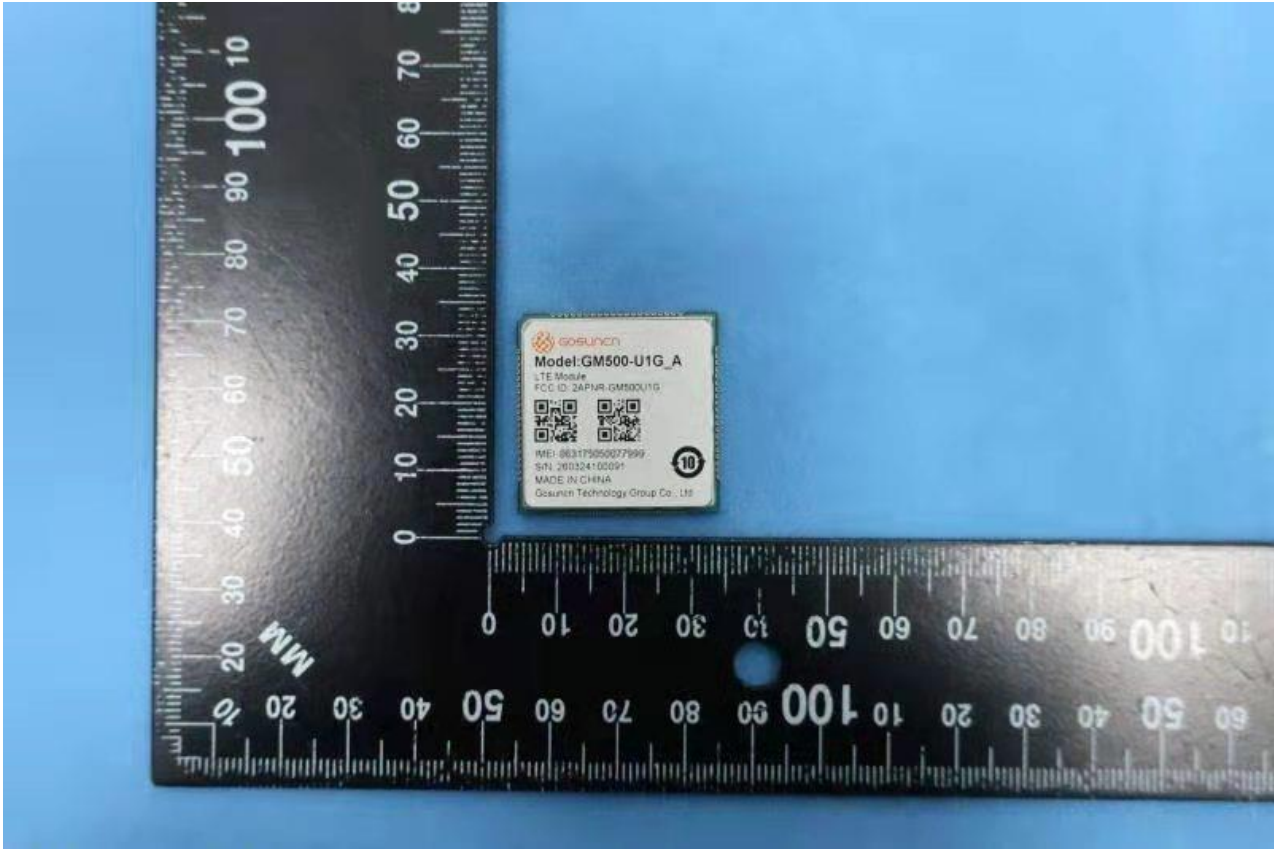

1. External Photograph of EUT

Brand Name: GOSUNCN / Model Name: GM500-U1G\_A

Brand Name: GOSUNCN / Model Name: GM500-U1G\_A

Brand Name: GOSUNCN / Model Name: GM500-U1G\_A

Brand Name: GOSUNCN / Model Name: GM500-U1G\_A

**Brand Name: GOSUNCN / Model Name: GM500-U1G\_A**