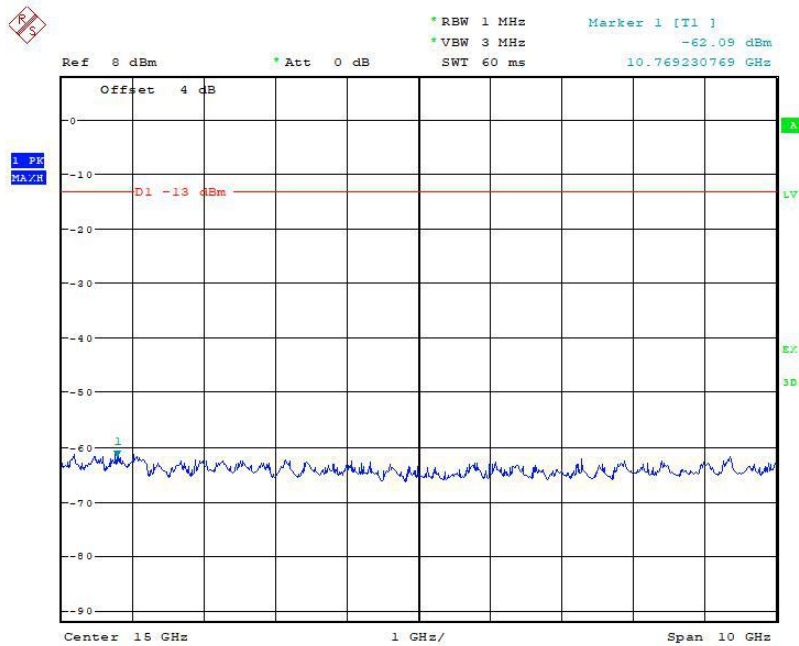

Date: 28.MAY.2020 22:04:23

30MHz to 10GHz, High Channel, Subcarrier (3.75kHz), BPSK, 1@0