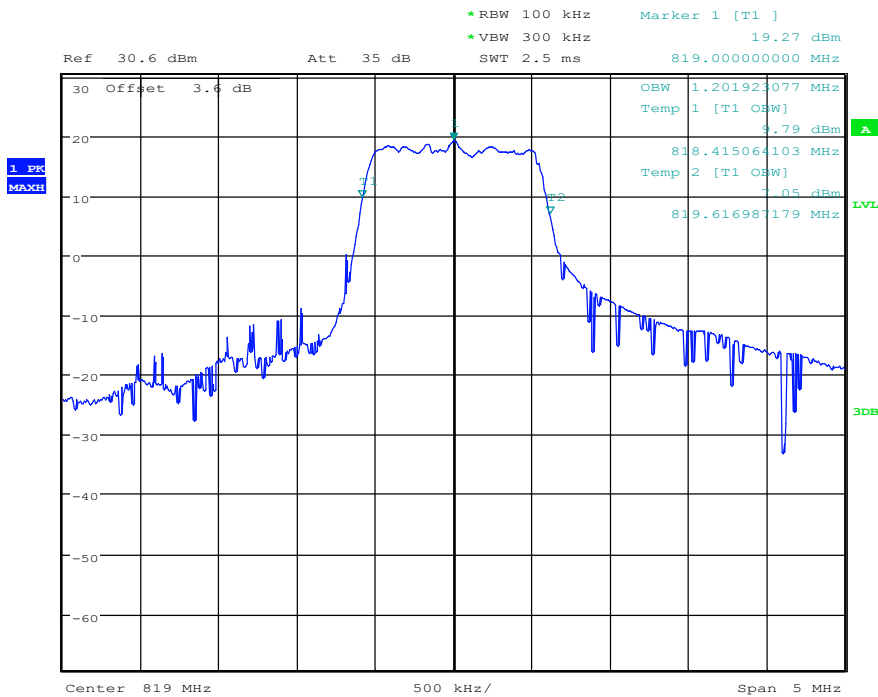

Band26-99% OBW-26740 Channel-1.4MHz Bandwidth-16QAM

Date: 26.DEC.2020 16:14:01

Band26-99% OBW-26740 Channel-1.4MHz Bandwidth-QPSK

Chongqing Academy of Information and Communication Technology

Address: No. 8,Yuma Road, Chayuan New City, Nan'an District, Chongqing, P. R. China,401336
Tel: 0086-23-88069965   FAX:0086-23-88608777