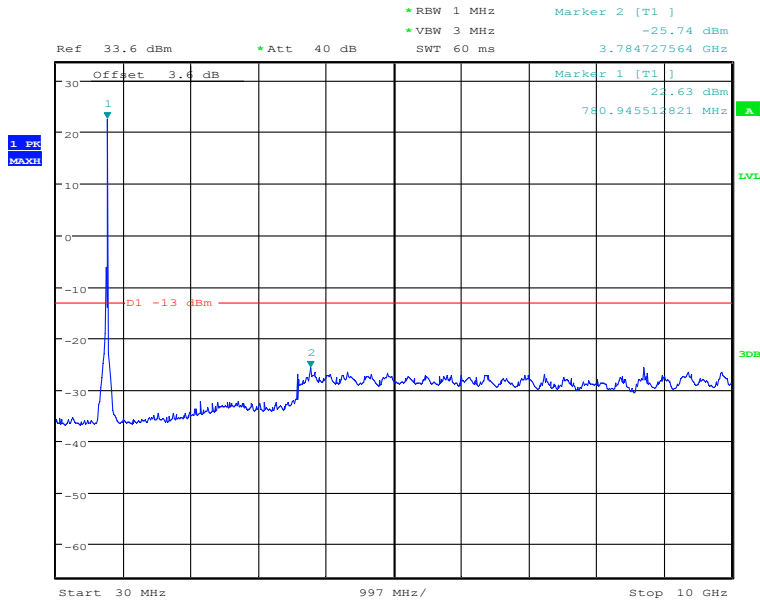

Report No.: I20W00023-WWAN_Rev1