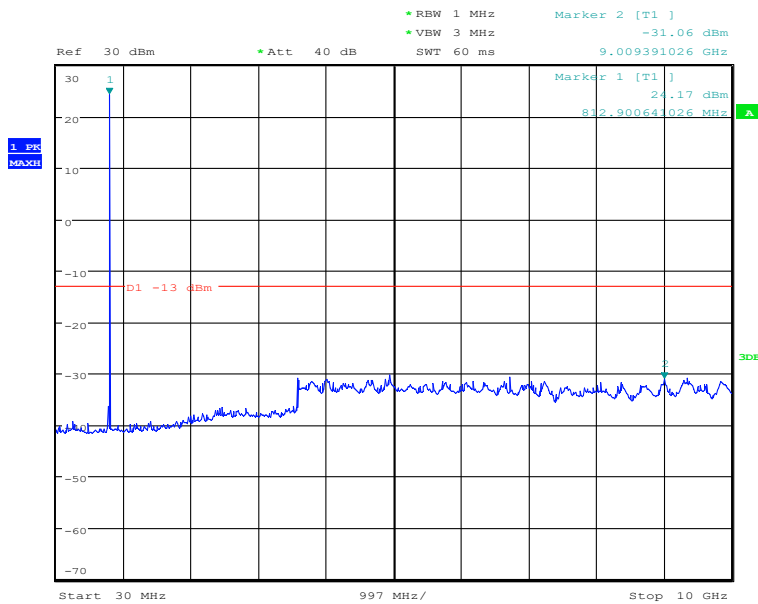

30MHz to 10GHz, Low Channel, Subcarrier (15kHz), QPSK, 1@0

Date: 27.DEC.2020 13:24:39

30MHz to 10GHz, Low Channel, Subcarrier (15kHz), QPSK, 12@0

Chongqing Academy of Information and Communication Technology

Address: No. 8,Yuma Road, Chayuan New City, Nan'an District, Chongqing, P. R. China,401336
Tel: 0086-23-88069965   FAX:0086-23-88608777