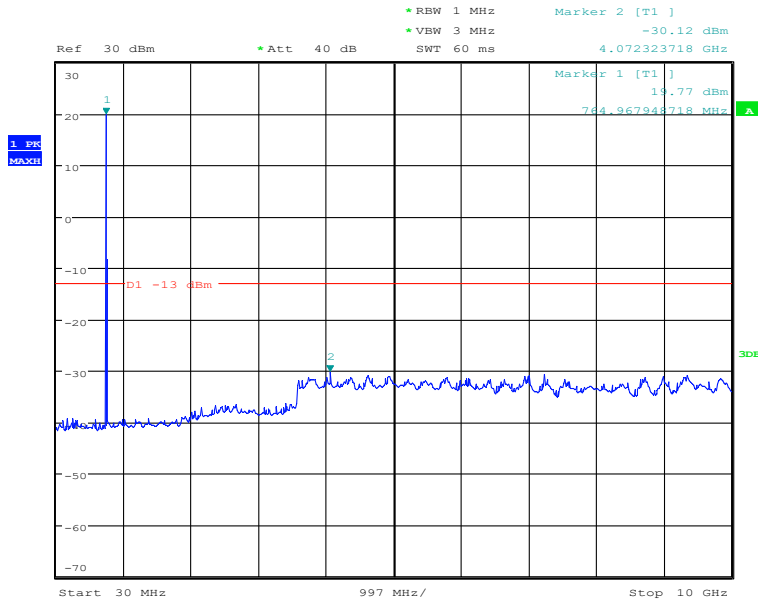

Report No.: I20W00023-WWAN_Rev1

Date: 27.DEC.2020 11:40:06