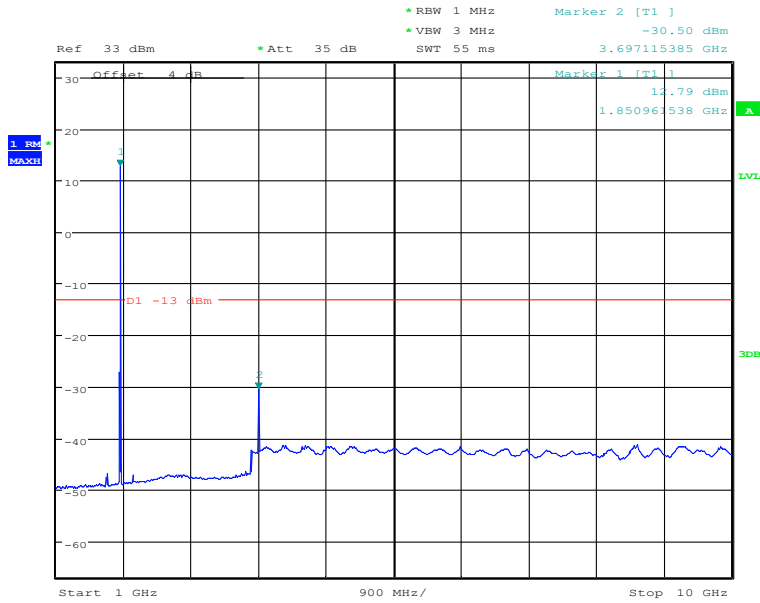

Report No.: I20W00023-WWAN_Rev1

Date: 29.DEC.2020 07:21:52