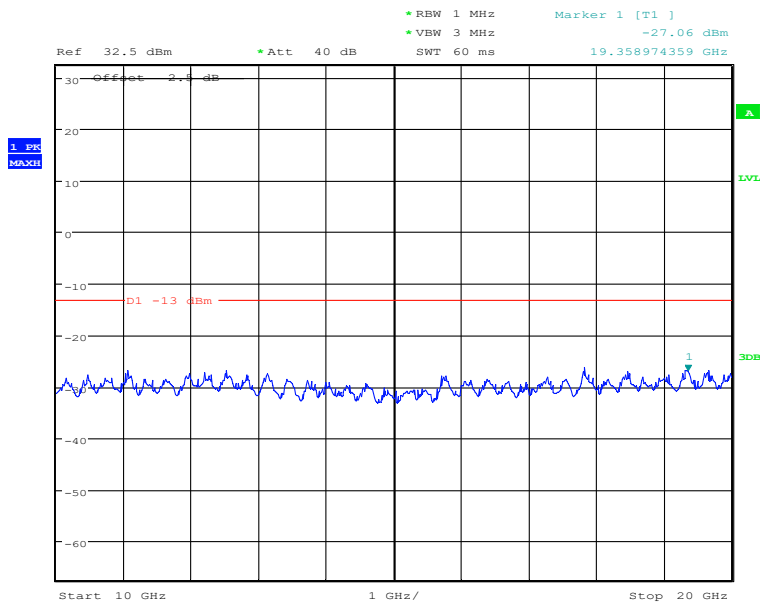

### Report No.: I20W00023-WWAN\_Rev1

Date: 22.DEC.2020 15:05:54

30MHz to 10GHz, Mid Channel, Subcarrier (15kHz), QPSK, 1@0

Date: 22.DEC.2020 15:06:23

10GHz to 20GHz, Mid Channel, Subcarrier (15kHz), QPSK, 1@0