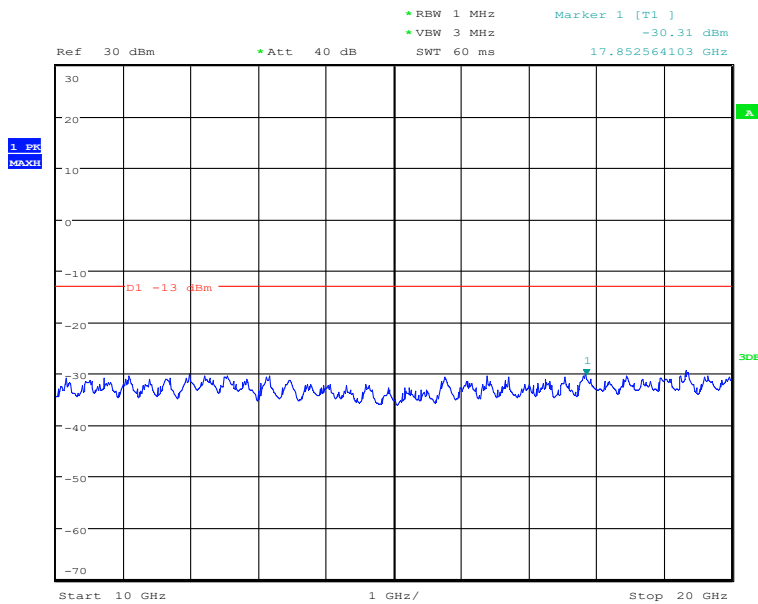

Date: 27.DEC.2020 13:02:34

30MHz to 10GHz, High Channel, Subcarrier (3.75kHz), BPSK, 1@0