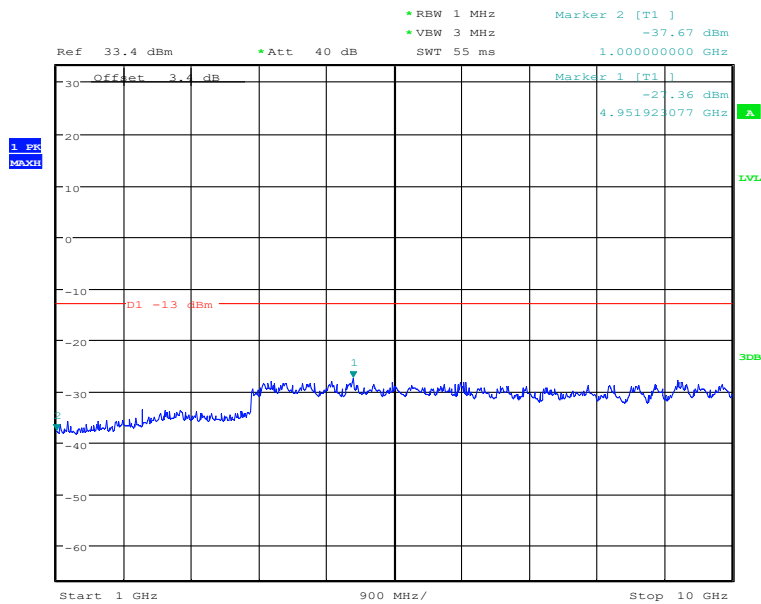

8PSK-Mid Channel-836.6 MHz-30MHz to 1GHz

Date: 2.JAN.2021 04:41:33

8PSK-Mid Channel-836.6 MHz-1GHz to 10GHz

Chongqing Academy of Information and Communication Technology

Address: No. 8,Yuma Road, Chayuan New City, Nan'an District, Chongqing, P. R. China,401336
Tel: 0086-23-88069965   FAX:0086-23-88608777