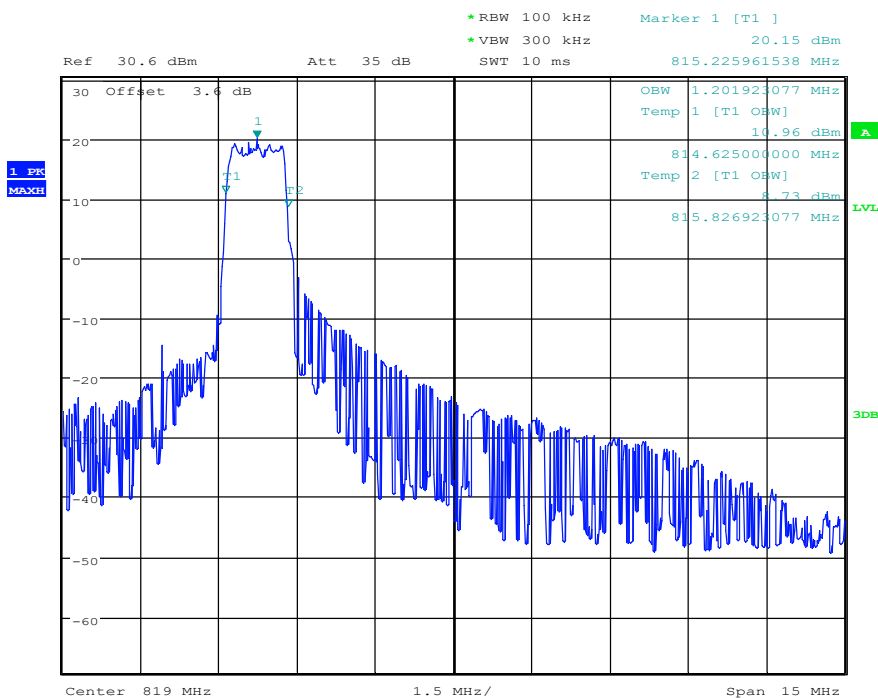

Band26-99% OBW-26740 Channel-10MHz Bandwidth-16QAM

Date: 26.DEC.2020 16:26:22

Band26-99% OBW-26740 Channel-10MHz Bandwidth-QPSK

Chongqing Academy of Information and Communication Technology

Address: No. 8,Yuma Road, Chayuan New City, Nan'an District, Chongqing, P. R. China,401336
Tel: 0086-23-88069965   FAX:0086-23-88608777