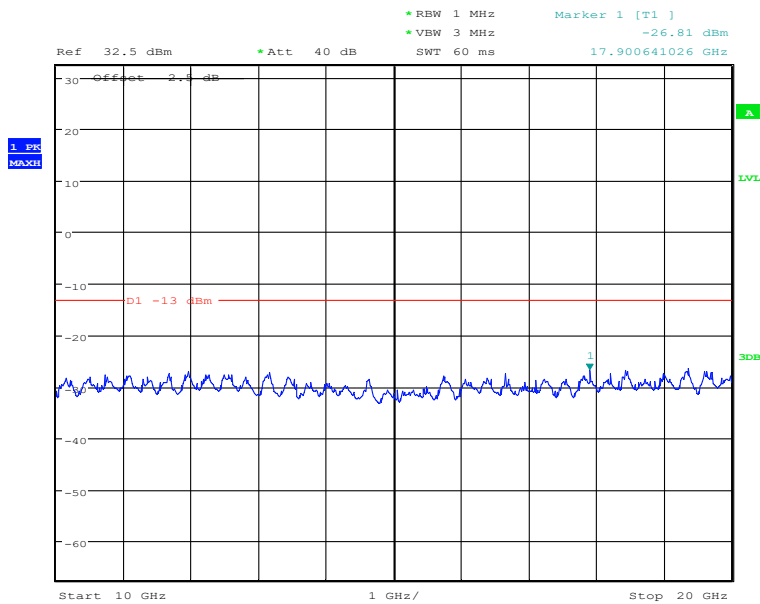

#### 30MHz to 10GHz, High Channel, Subcarrier (15kHz), QPSK, 1@0

Date: 22.DEC.2020 14:03:03