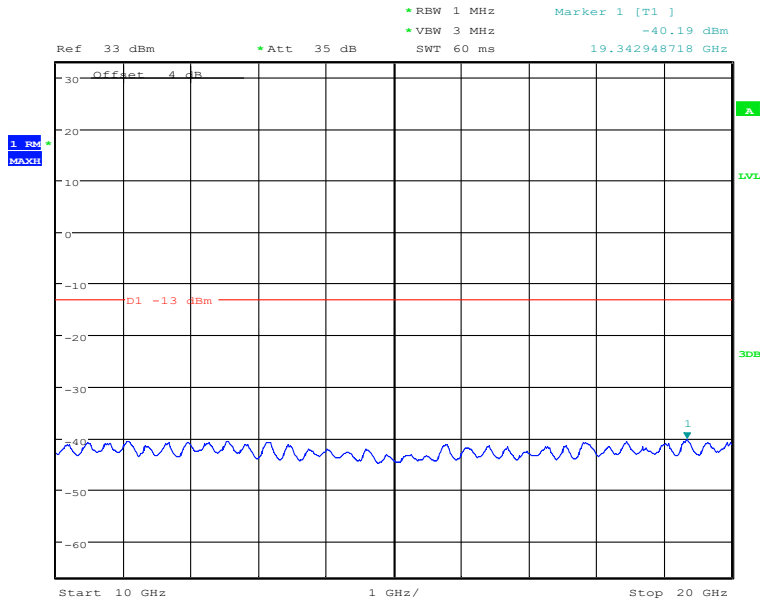

Report No.: I20W00023-WWAN_Rev1

Date: 29.DEC.2020 07:08:17