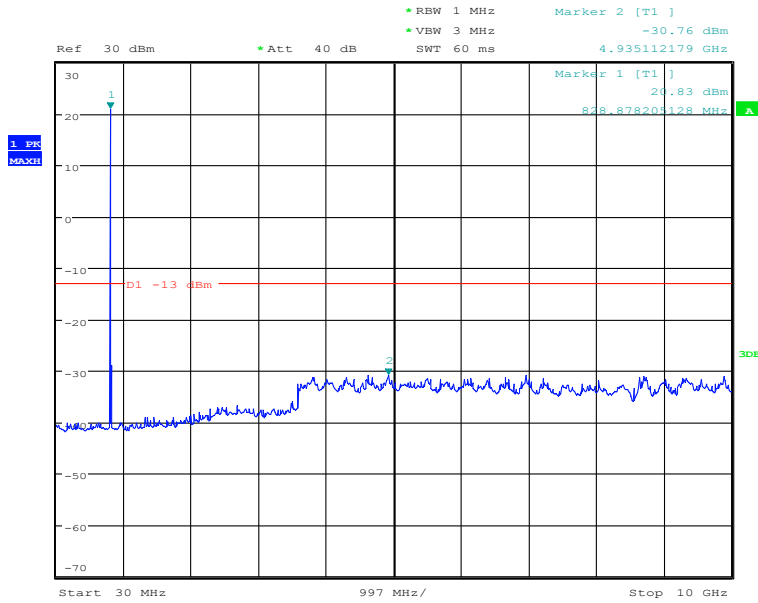

Report No.: I20W00023-WWAN_Rev1