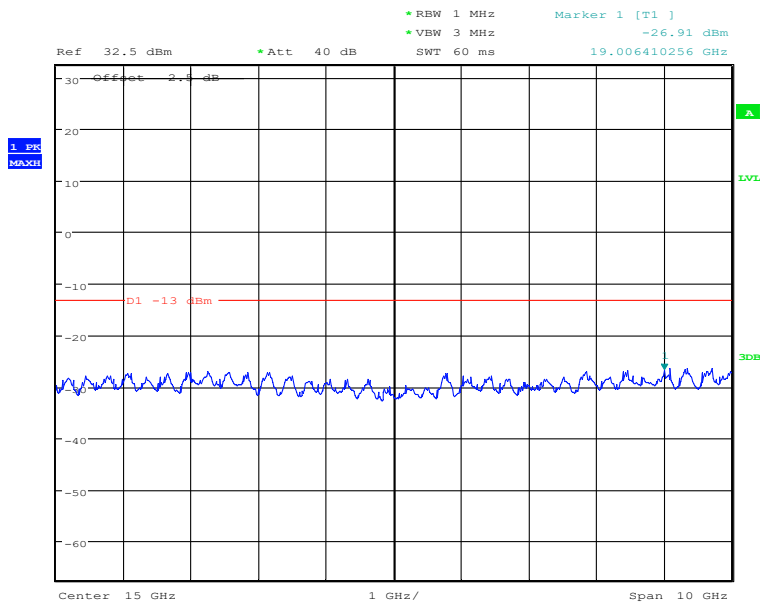

#### 30MHz to 10GHz, High Channel, Subcarrier (15kHz), QPSK, 1@0

Date: 22.DEC.2020 15:11:53