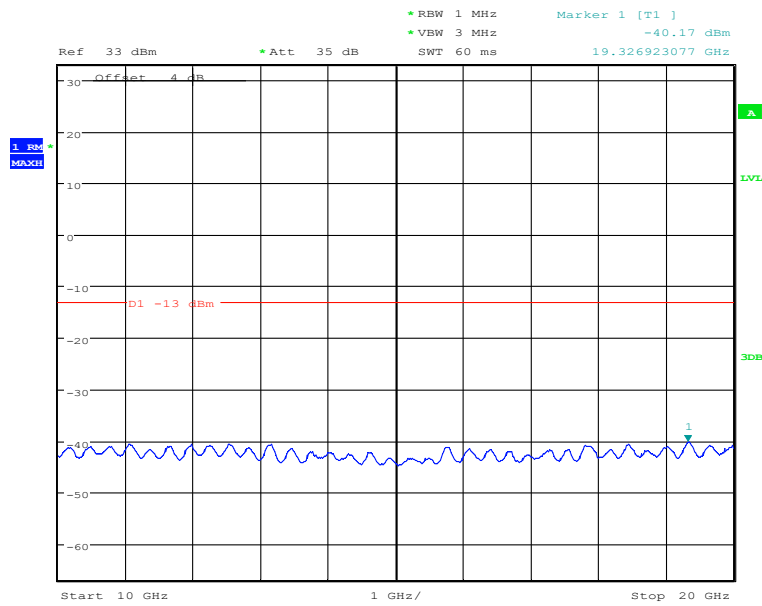

Band2-Low Channel-3MHz Bandwidth-1GHz to 10GHz

Date: 29.DEC.2020 06:49:34

Band2-Low Channel-3MHz Bandwidth-10GHz to 20GHz

Chongqing Academy of Information and Communication Technology

Address: No. 8, Yuma Road, Chayuan New City, Nan'an District, Chongqing, P. R. China, 401336
Tel: 0086-23-88069965   FAX: 0086-23-88608777