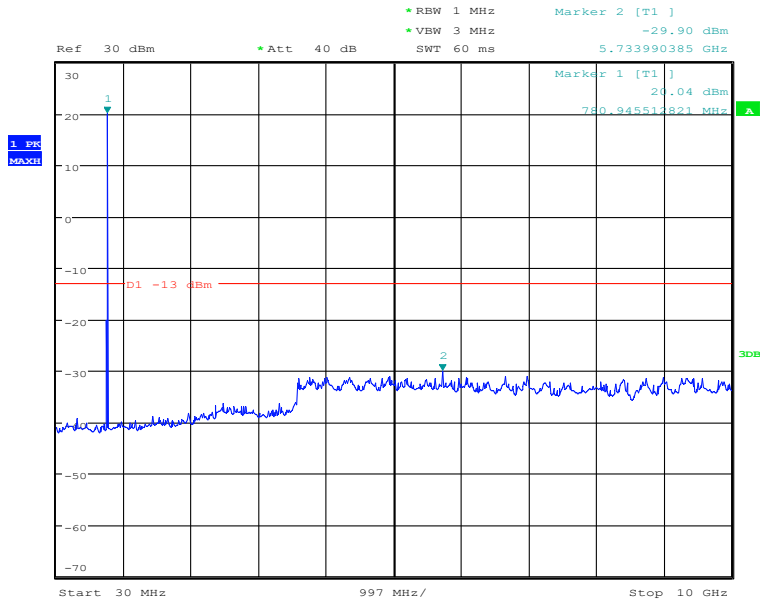

Report No.: I20W00023-WWAN_Rev1

Date: 27.DEC.2020 12:39:51