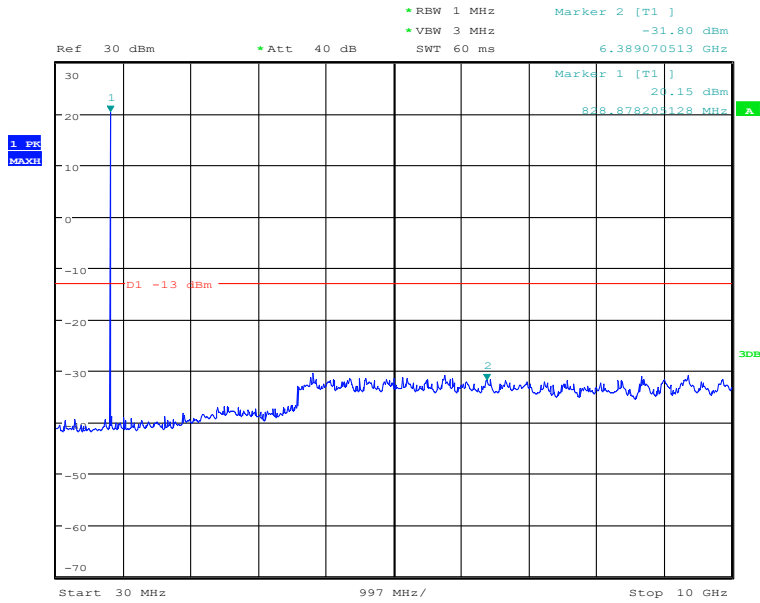

Report No.: I20W00023-WWAN_Rev1