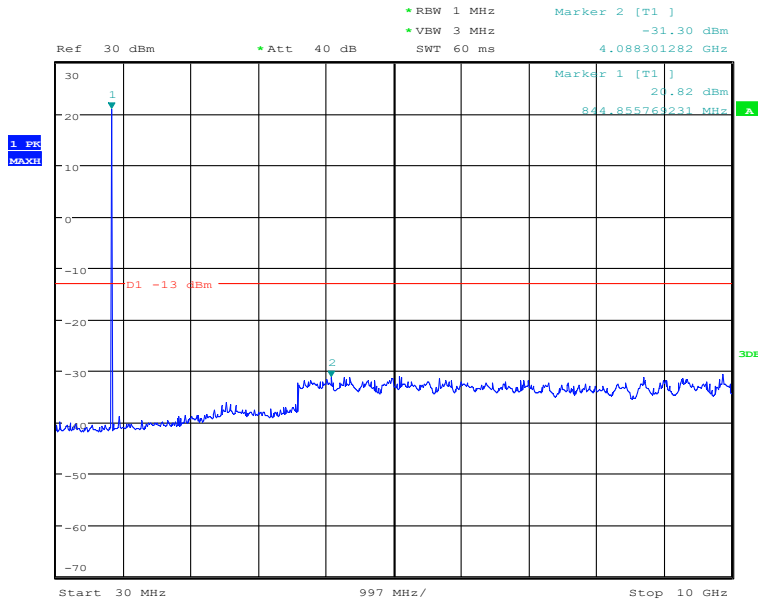

Report No.: I20W00023-WWAN_Rev1

Date: 27.DEC.2020 14:58:25