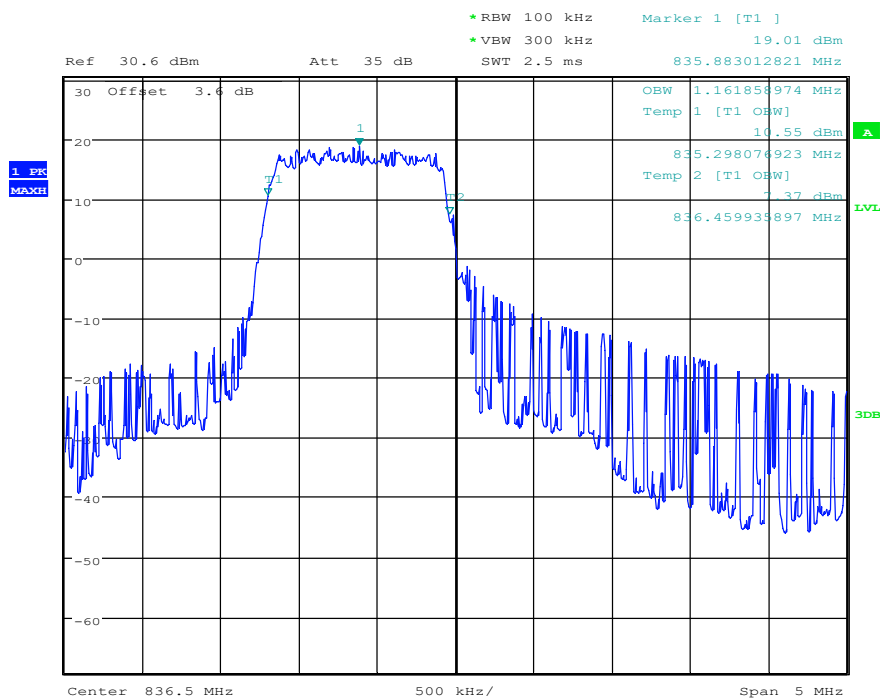

Band26-99% OBW-26915 Channel-3MHz Bandwidth-16QAM

Date: 26.DEC.2020 16:36:26

Band26-99% OBW-26915 Channel-3MHz Bandwidth-QPSK

Chongqing Academy of Information and Communication Technology

Address: No. 8,Yuma Road, Chayuan New City, Nan'an District, Chongqing, P. R. China,401336
Tel: 0086-23-88069965   FAX:0086-23-88608777