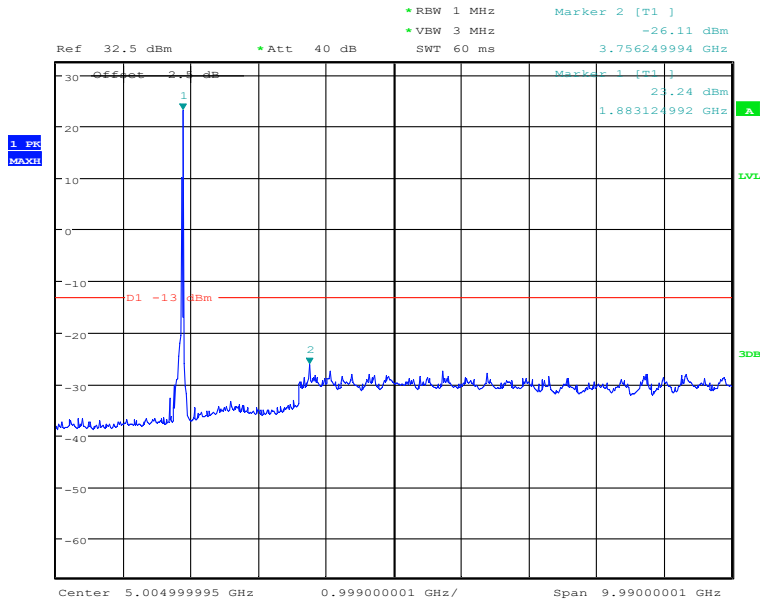

Report No.: I20W00023-WWAN_Rev1