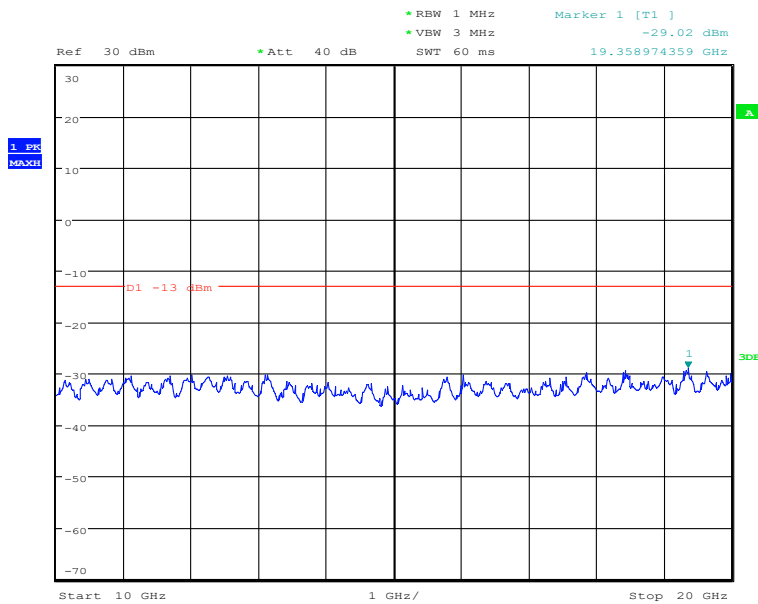

Date: 27.DEC.2020 12:38:47

30MHz to 10GHz, Mid Channel, Subcarrier (15kHz), QPSK, 1@0