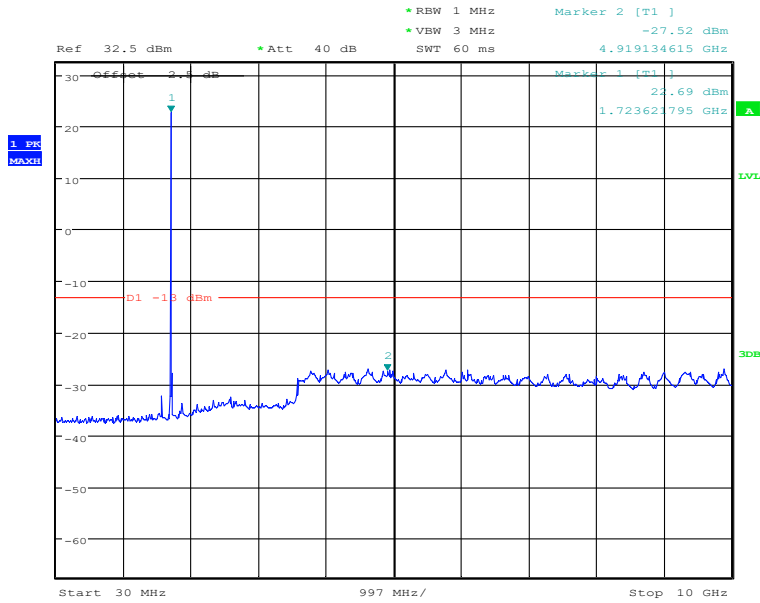

Report No.: I20W00023-WWAN_Rev1

Date: 22.DEC.2020 15:03:01