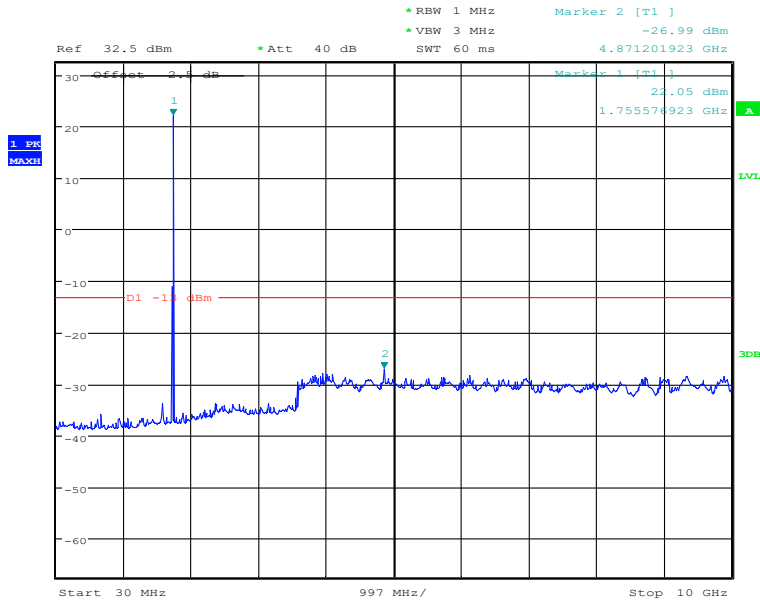

Report No.: I20W00023-WWAN_Rev1

Date: 22.DEC.2020 15:12:17