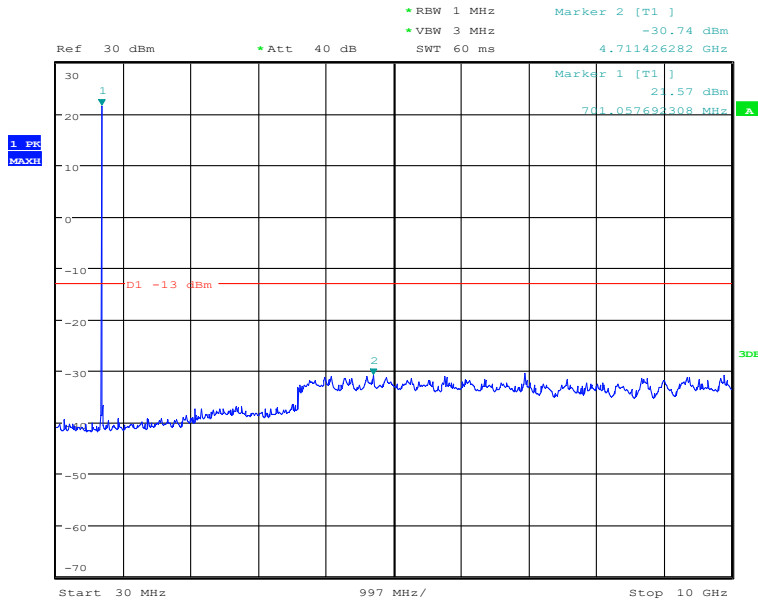

Report No.: I20W00023-WWAN_Rev1