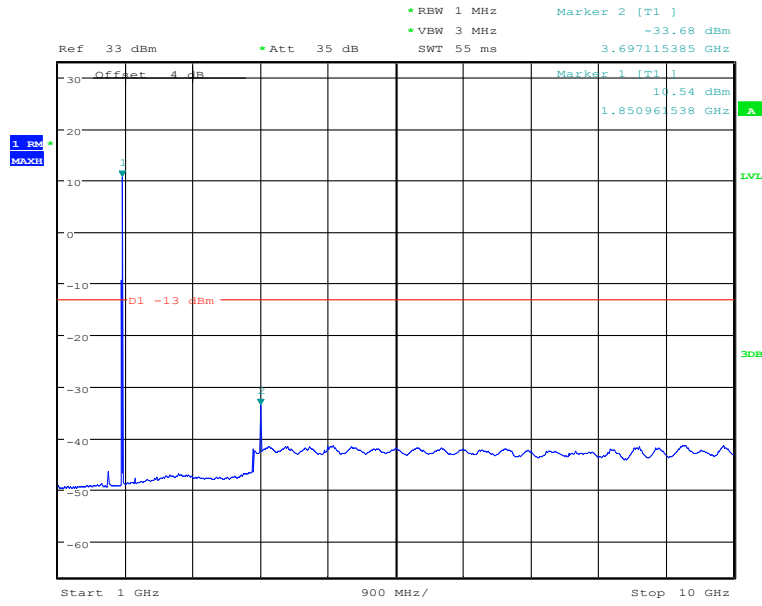

Report No.: I20W00023-WWAN_Rev1

Date: 29.DEC.2020 06:49:10