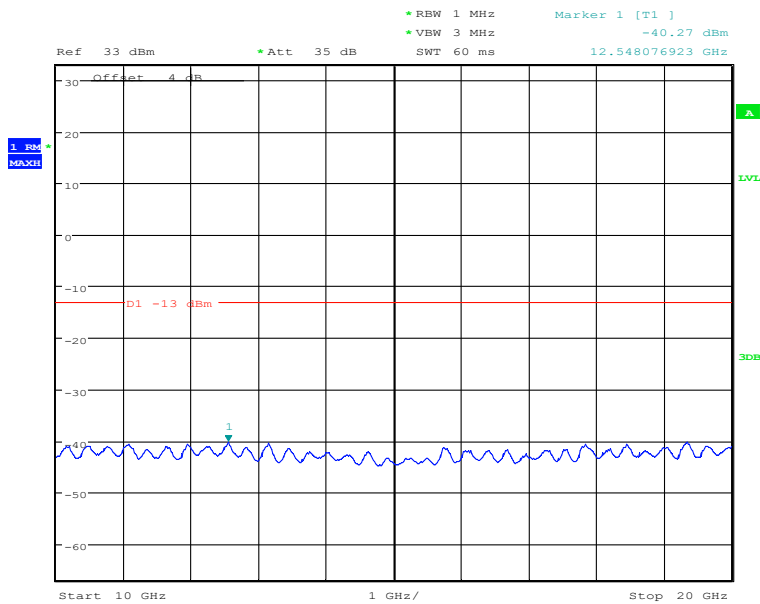

Band2-Low Channel-10MHz Bandwidth-1GHz to 10GHz

Date: 29.DEC.2020 07:02:20

Band2-Low Channel-10MHz Bandwidth-10GHz to 20GHz

Chongqing Academy of Information and Communication Technology

Address: No. 8,Yuma Road, Chayuan New City, Nan'an District, Chongqing, P. R. China,401336
Tel: 0086-23-88069965   FAX:0086-23-88608777