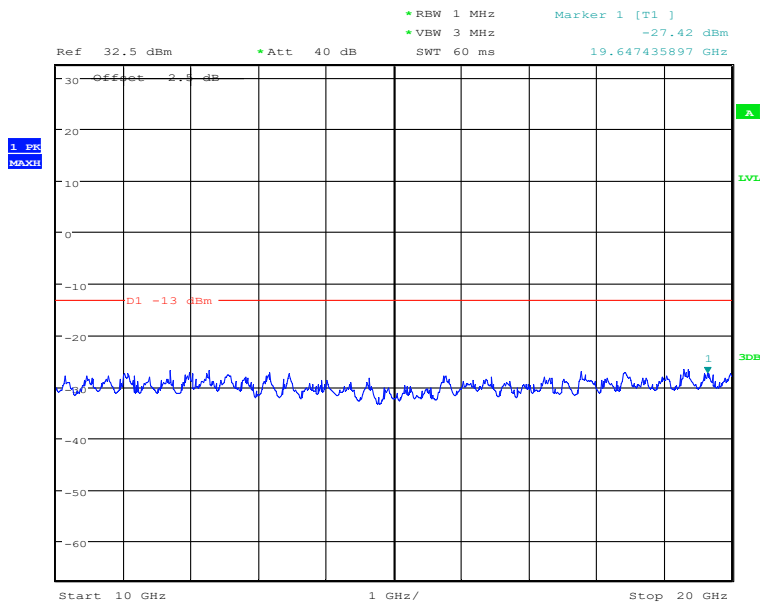

### Report No.: I20W00023-WWAN\_Rev1

Date: 22.DEC.2020 15:12:55

30MHz to 10GHz, Low Channel, Subcarrier (15kHz), QPSK, 12@0

Date: 22.DEC.2020 15:13:13

10GHz to 20GHz, Low Channel, Subcarrier (15kHz), QPSK, 12@0