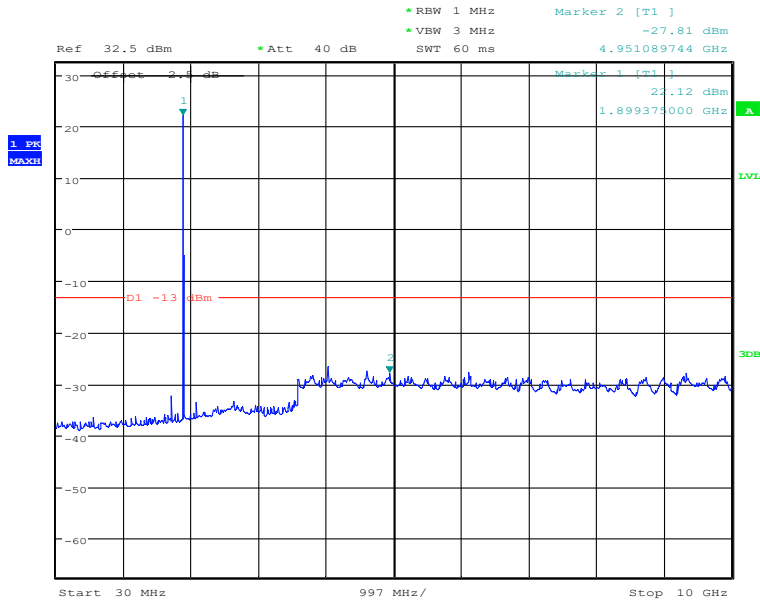

Report No.: I20W00023-WWAN_Rev1

Date: 22.DEC.2020 14:01:09