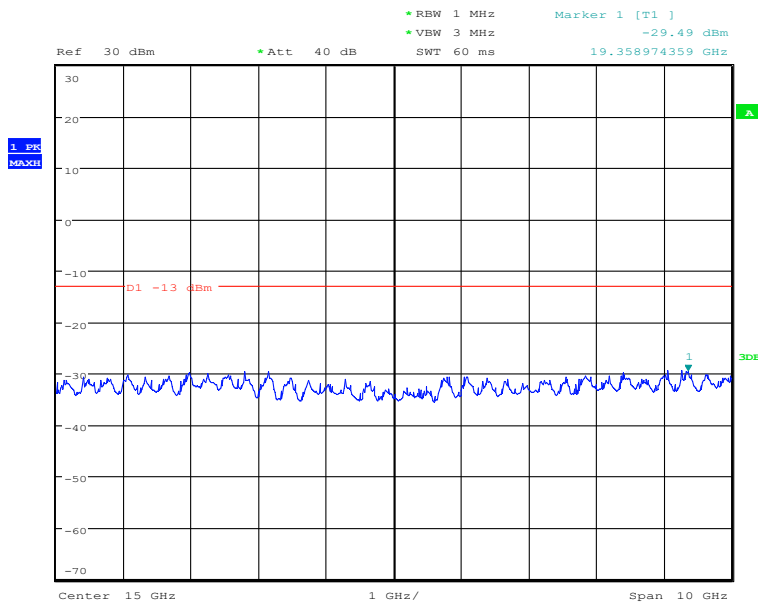

30MHz to 10GHz, Low Channel, Subcarrier (3.75kHz), BPSK, 1@0

Date: 27.DEC.2020 11:03:07

10GHz to 20GHz, Low Channel, Subcarrier (3.75kHz), BPSK, 1@0

Chongqing Academy of Information and Communication Technology

Address: No. 8,Yuma Road, Chayuan New City, Nan'an District, Chongqing, P. R. China,401336
Tel: 0086-23-88069965   FAX:0086-23-88608777