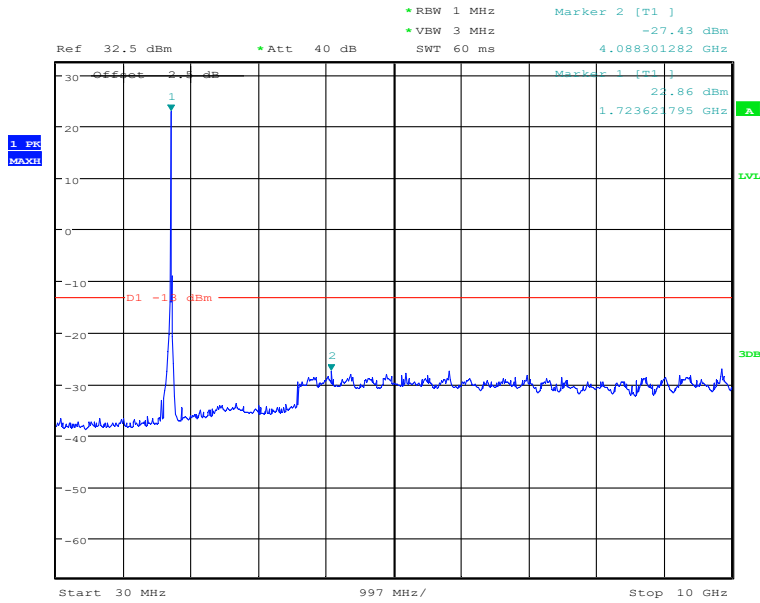

Report No.: I20W00023-WWAN_Rev1