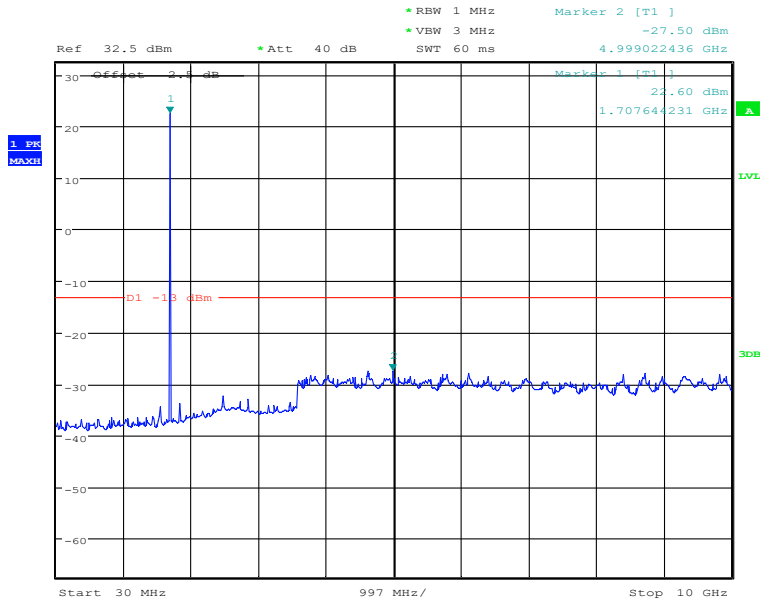

Report No.: I20W00023-WWAN_Rev1