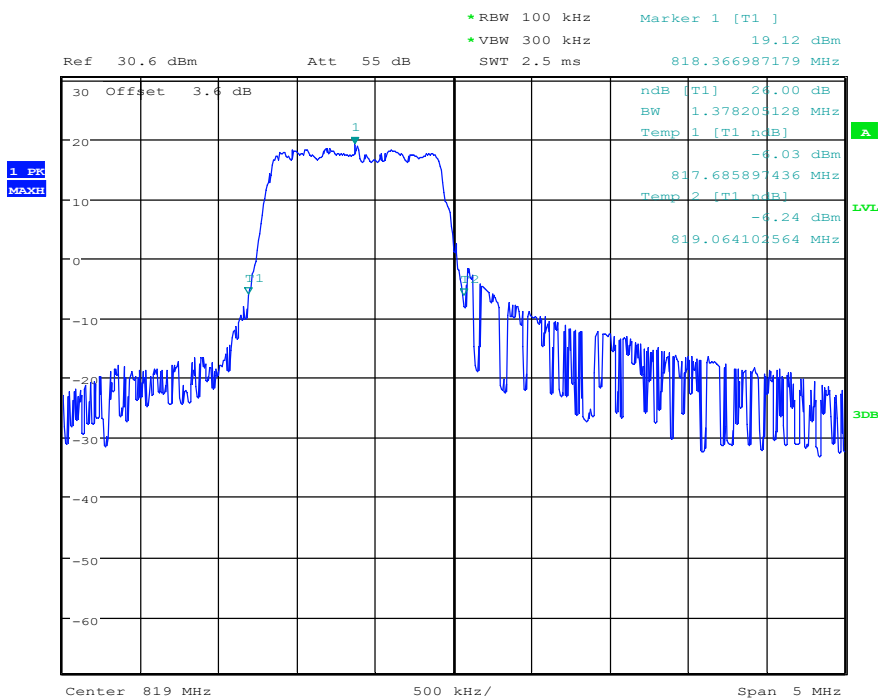

Band26-26dB OBW-26740 Channel-3MHz Bandwidth-16QAM

Date: 26.DEC.2020 16:18:03

Band26-26dB OBW-26740 Channel-3MHz Bandwidth-QPSK

Chongqing Academy of Information and Communication Technology

Address: No. 8,Yuma Road, Chayuan New City, Nan'an District, Chongqing, P. R. China,401336
Tel: 0086-23-88069965   FAX:0086-23-88608777