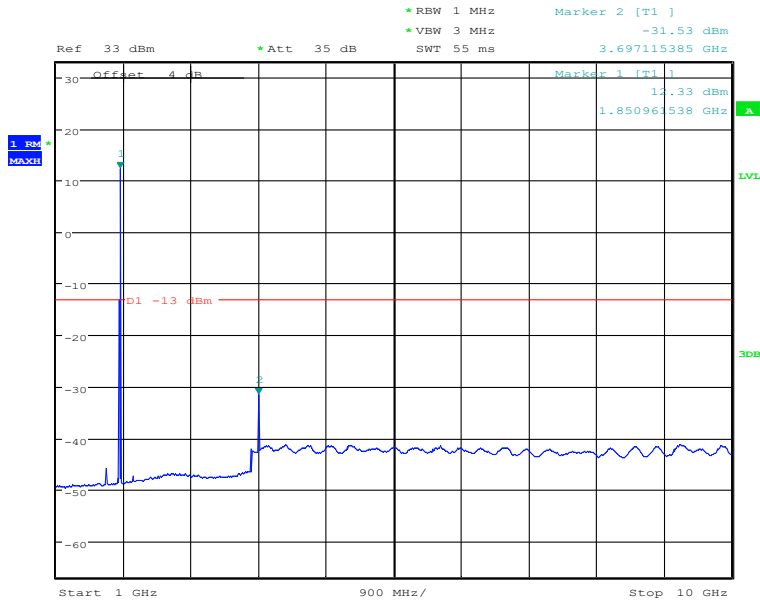

Report No.: I20W00023-WWAN_Rev1

Date: 29.DEC.2020 07:02:02