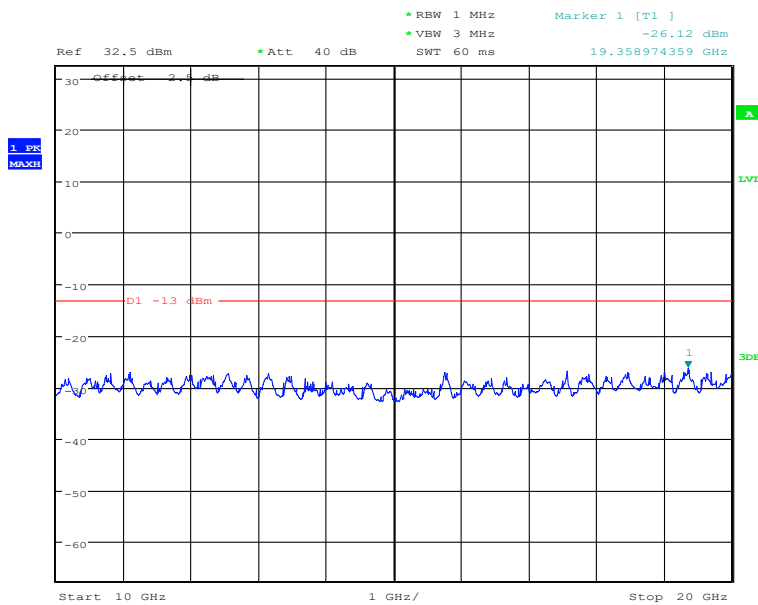

Date: 22.DEC.2020 14:52:29

30MHz to 10GHz, Low Channel, Subcarrier (3.75kHz), QPSK, 1@0