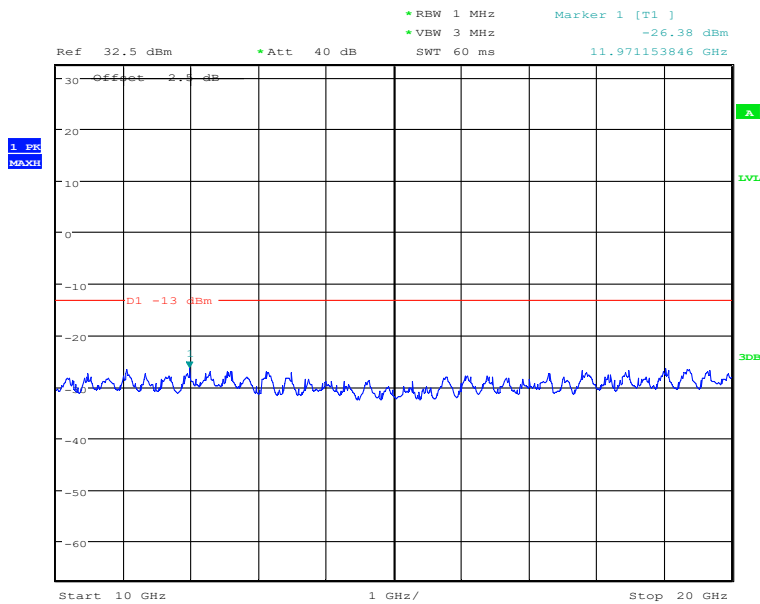

Date: 22.DEC.2020 14:51:59

30MHz to 10GHz, Low Channel, Subcarrier (3.75kHz), BPSK, 1@0