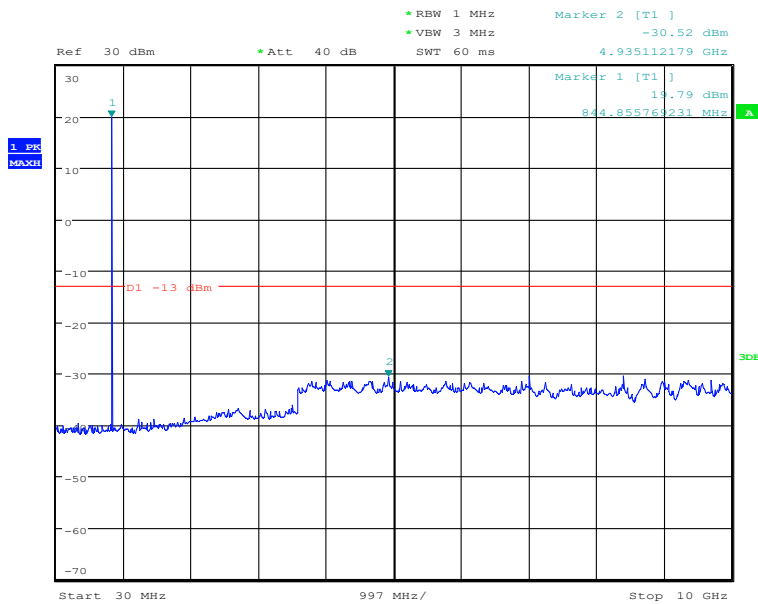

Date: 27.DEC.2020 14:51:01

30MHz to 10GHz, High Channel, Subcarrier (3.75kHz), BPSK, 1@0