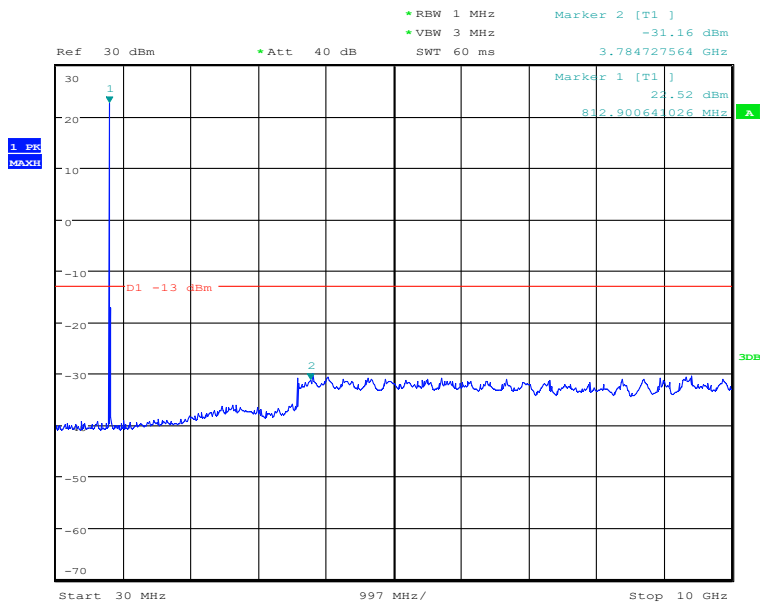

Date: 27.DEC.2020 14:41:30

30MHz to 10GHz, Mid Channel, Subcarrier (15kHz), QPSK, 1@0