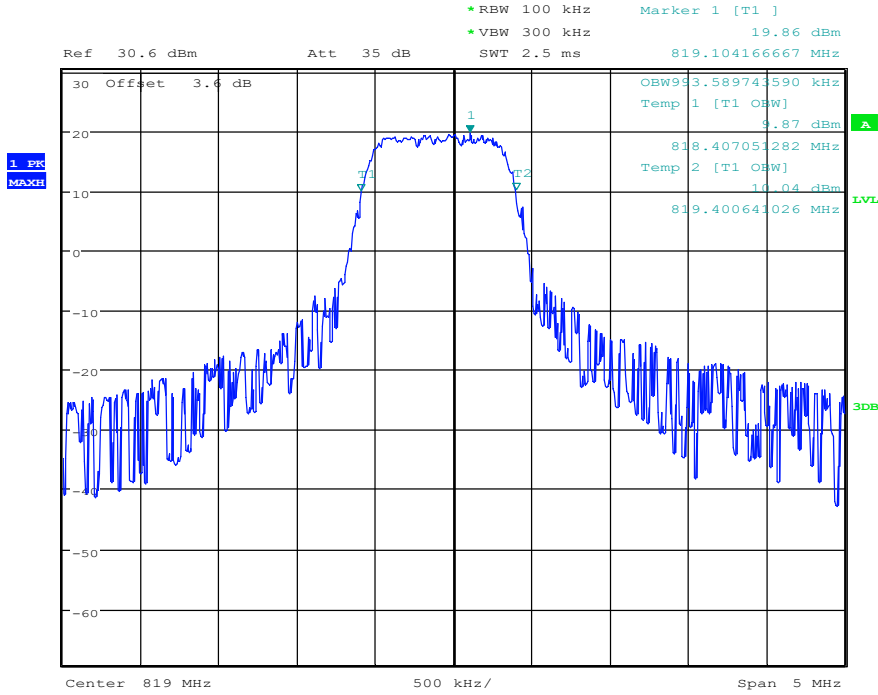

Report No.: I20W00023-WWAN_Rev1

Date: 26.DEC.2020 16:15:10