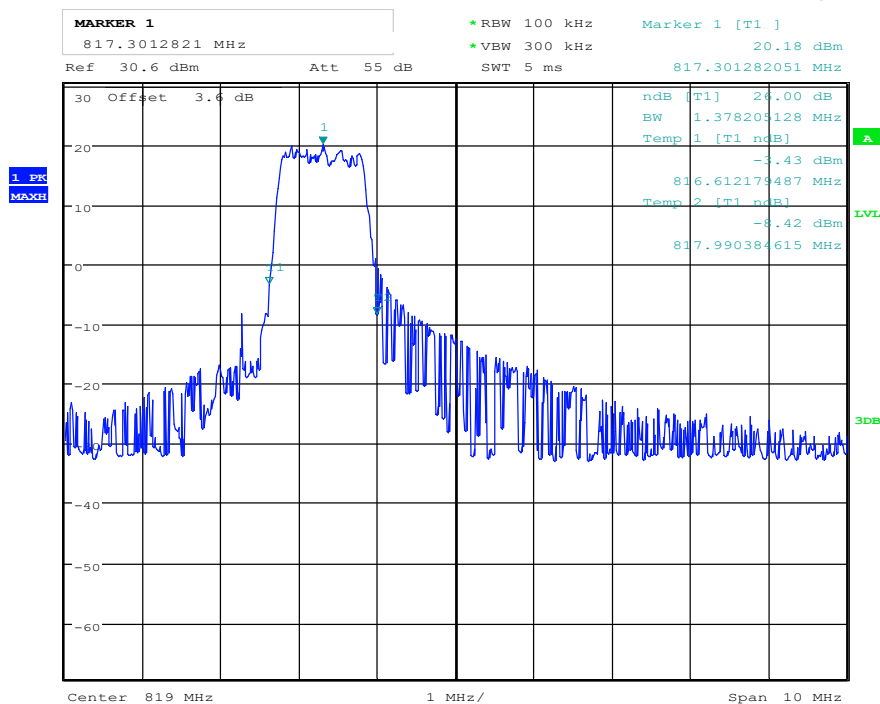

Band26-26dB OBW-26740 Channel-5MHz Bandwidth-16QAM

Date: 26.DEC.2020 16:21:38

Band26-26dB OBW-26740 Channel-5MHz Bandwidth-QPSK

Chongqing Academy of Information and Communication Technology

Address: No. 8,Yuma Road, Chayuan New City, Nan'an District, Chongqing, P. R. China,401336
Tel: 0086-23-88069965   FAX:0086-23-88608777