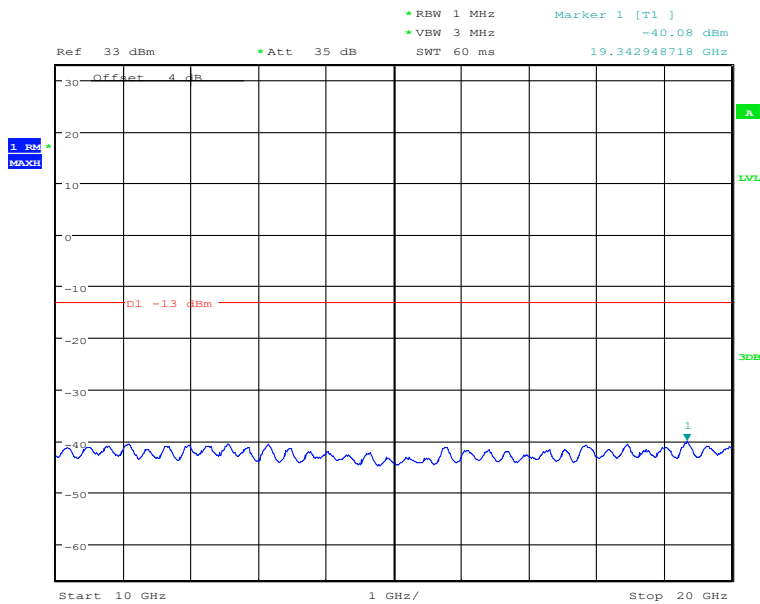

Band2-High Channel-20MHz Bandwidth-1GHz to 10GHz

Date: 29.DEC.2020 07:18:16

Band2-High Channel-20MHz Bandwidth-10GHz to 20GHz

Chongqing Academy of Information and Communication Technology

Address: No. 8,Yuma Road, Chayuan New City, Nan'an District, Chongqing, P. R. China,401336
Tel: 0086-23-88069965   FAX:0086-23-88608777