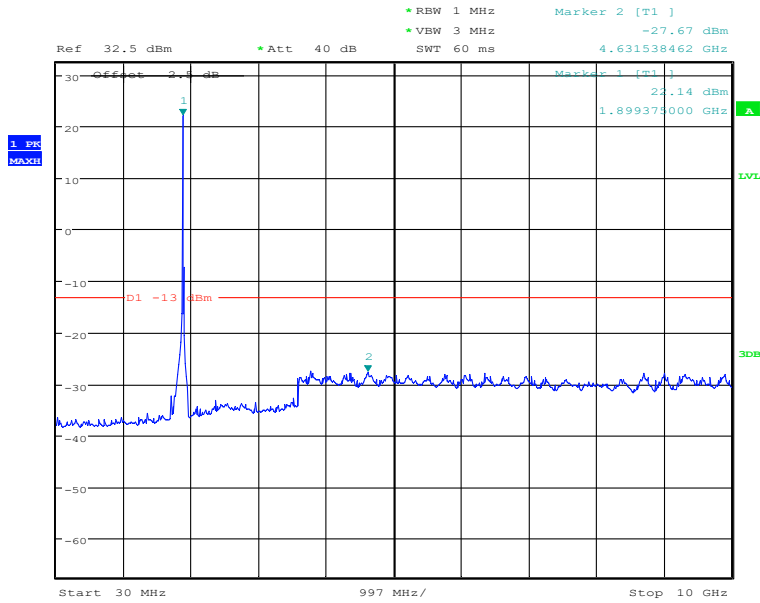

Report No.: I20W00023-WWAN_Rev1