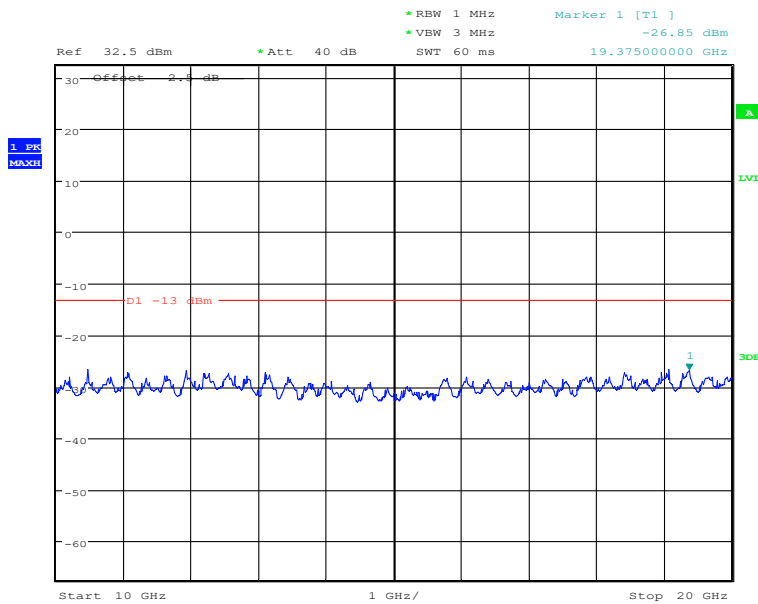

30MHz to 10GHz, Low Channel, Subcarrier (15kHz), BPSK, 1@0

Date: 22.DEC.2020 14:49:56

10GHz to 20GHz, Low Channel, Subcarrier (15kHz), BPSK, 1@0

Chongqing Academy of Information and Communication Technology

Address: No. 8,Yuma Road, Chayuan New City, Nan'an District, Chongqing, P. R. China,401336
Tel: 0086-23-88069965   FAX:0086-23-88608777