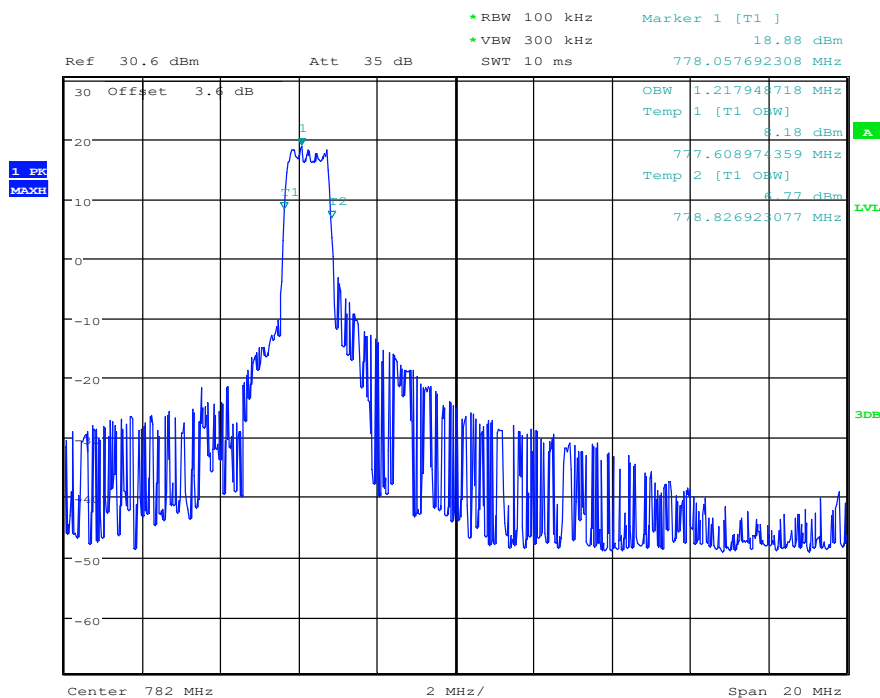

### Band13-99% OBW-10MHz Bandwidth-16QAM

Date: 26.DEC.2020 16:09:45