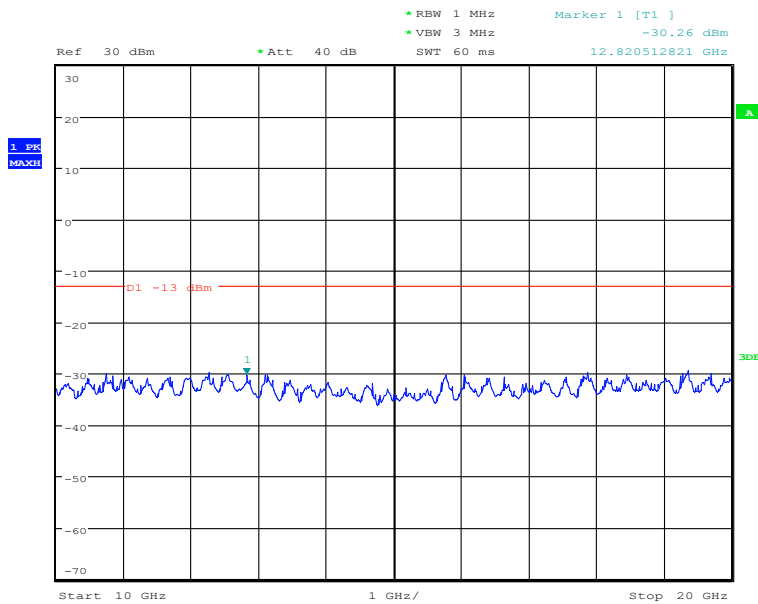

### Report No.: I20W00023-WWAN\_Rev1

Date: 27.DEC.2020 11:15:44

30MHz to 10GHz, Mid Channel, Subcarrier (15kHz), QPSK, 12@0

Date: 27.DEC.2020 11:15:16

10GHz to 20GHz, Mid Channel, Subcarrier (15kHz), QPSK, 12@0