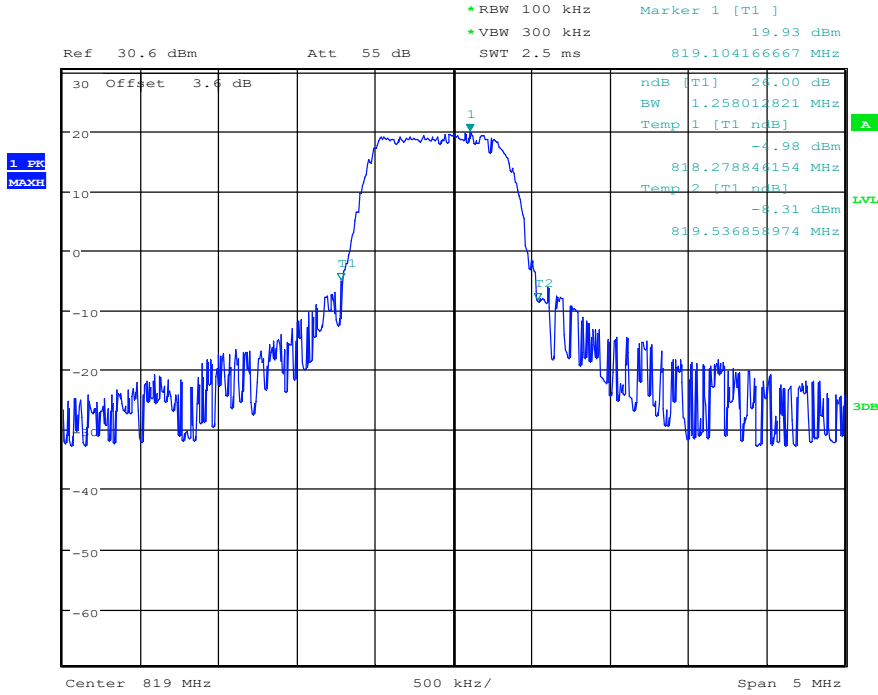

Report No.: I20W00023-WWAN_Rev1

Date: 26.DEC.2020 16:14:50