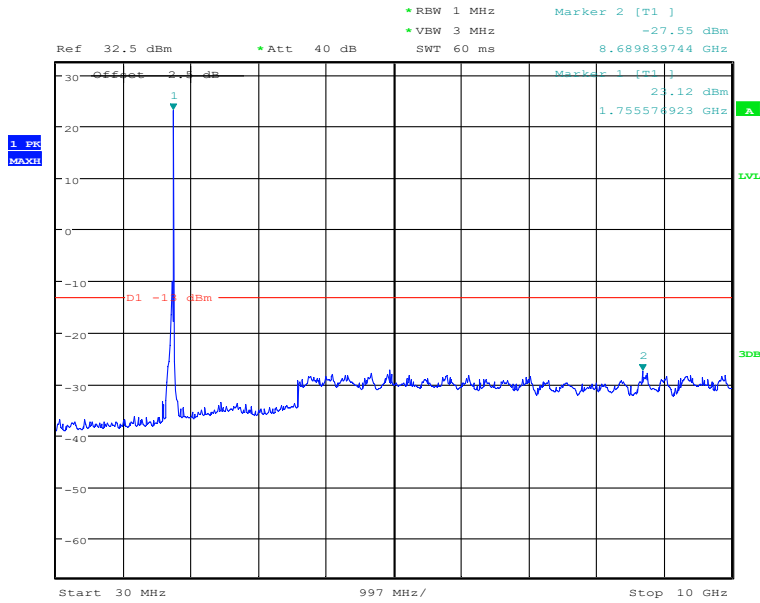

Report No.: I20W00023-WWAN_Rev1