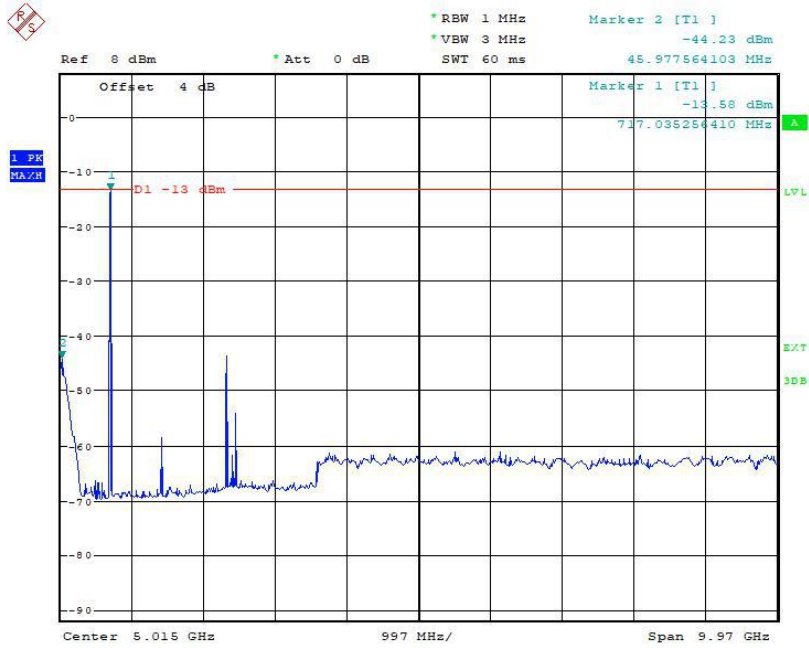

Report No.: I20W00023-WWAN_Rev1