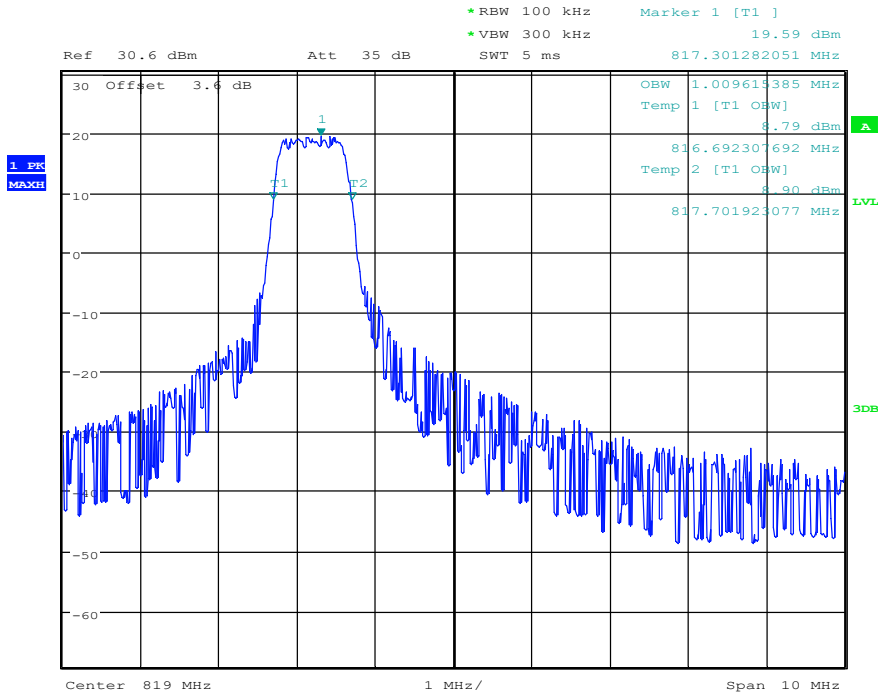

Report No.: I20W00023-WWAN_Rev1

Date: 26.DEC.2020 16:22:32