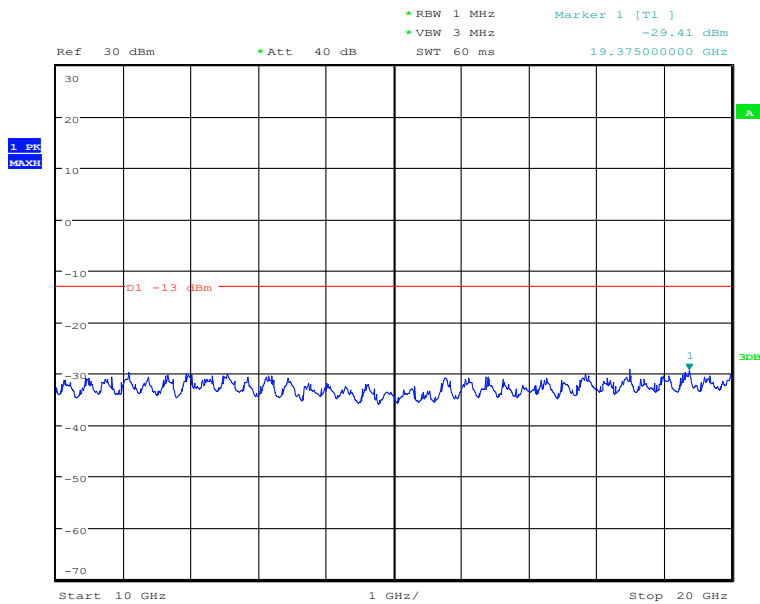

#### 30MHz to 10GHz, Low Channel, Subcarrier (15kHz), QPSK, 1@0

Date: 27.DEC.2020 11:42:00