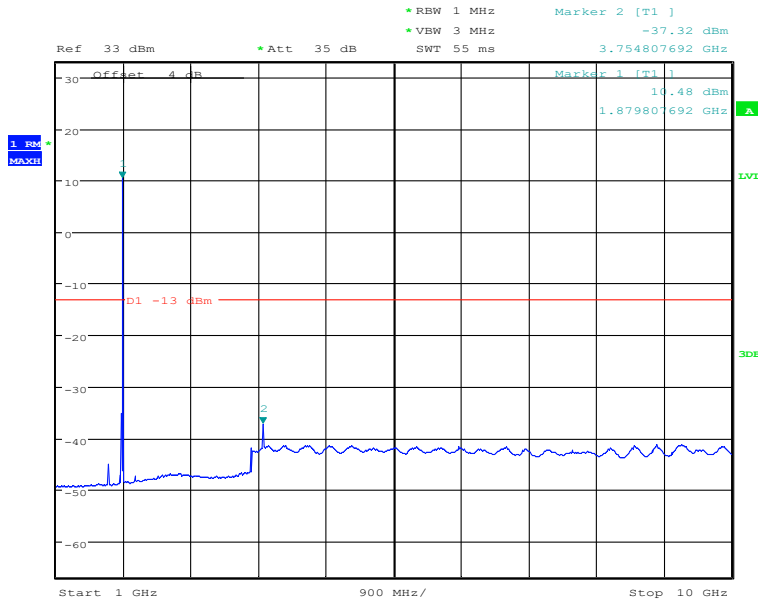

Report No.: I20W00023-WWAN_Rev1

Date: 29.DEC.2020 07:31:38