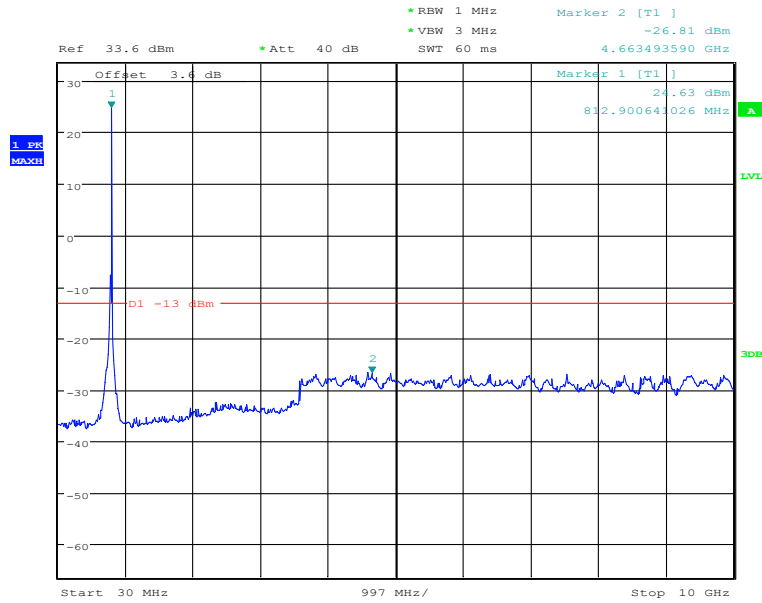

Report No.: I20W00023-WWAN_Rev1

5.3.7 NB-IoT B26 Conducted Spurious Emission Results
(814MHz-824MHz)