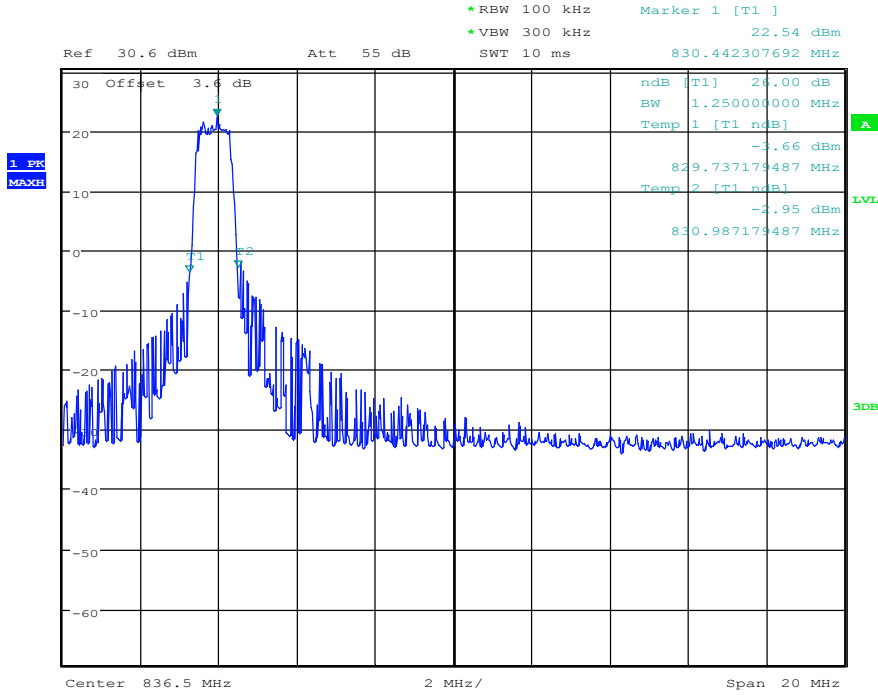

Report No.: I20W00023-WWAN_Rev1

Date: 26.DEC.2020 16:49:09