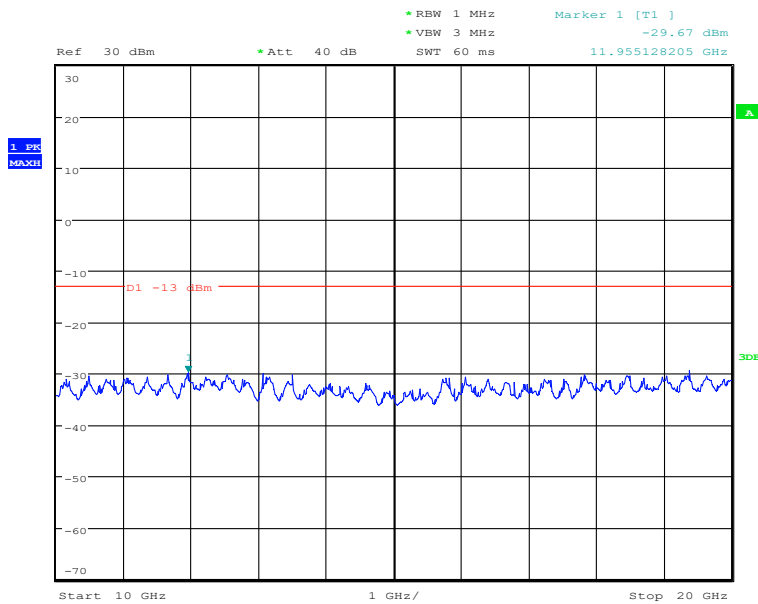

Date: 27.DEC.2020 13:01:08

30MHz to 10GHz, High Channel, Subcarrier (3.75kHz), QPSK, 1@0