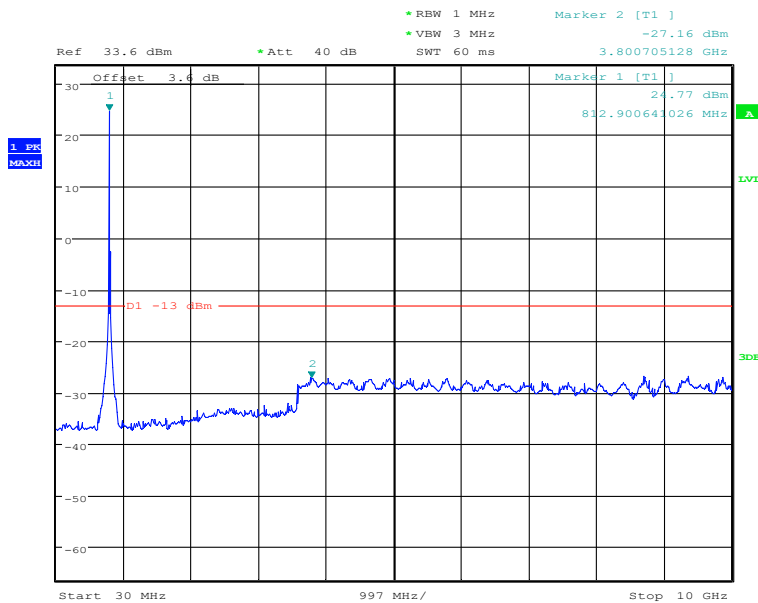

(824MHz-849MHz)

Date: 30.DEC.2020 05:01:41

30MHz to 10GHz, Low Channel, Subcarrier (3.75kHz), QPSK, 1@0

Chongqing Academy of Information and Communication Technology

Address: No. 8,Yuma Road, Chayuan New City, Nan'an District, Chongqing, P. R. China,401336
Tel: 0086-23-88069965   FAX:0086-23-88608777