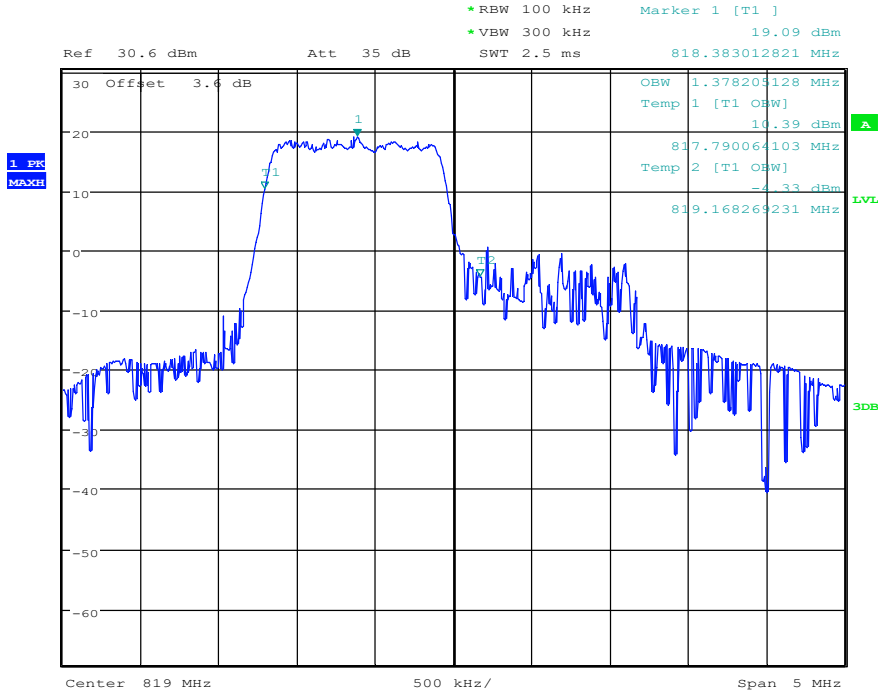

Report No.: I20W00023-WWAN_Rev1

Date: 26.DEC.2020 16:17:09