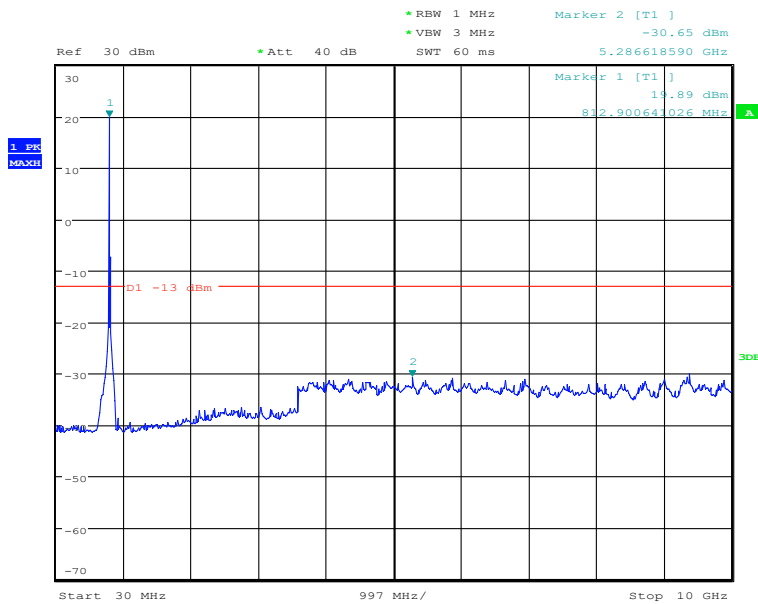

Date: 27.DEC.2020 14:11:13

30MHz to 10GHz, High Channel, Subcarrier (3.75kHz), QPSK, 1@0