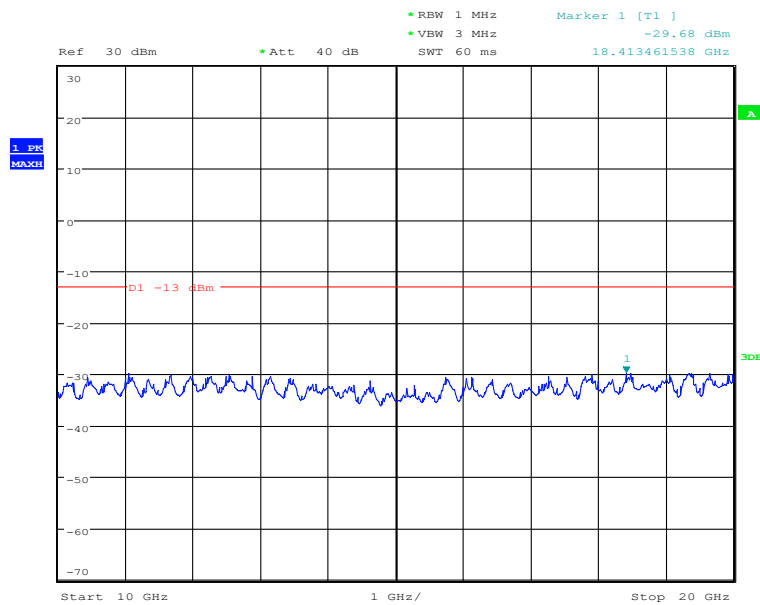

Date: 27.DEC.2020 11:35:24

30MHz to 10GHz, Low Channel, Subcarrier (3.75kHz), QPSK, 1@0