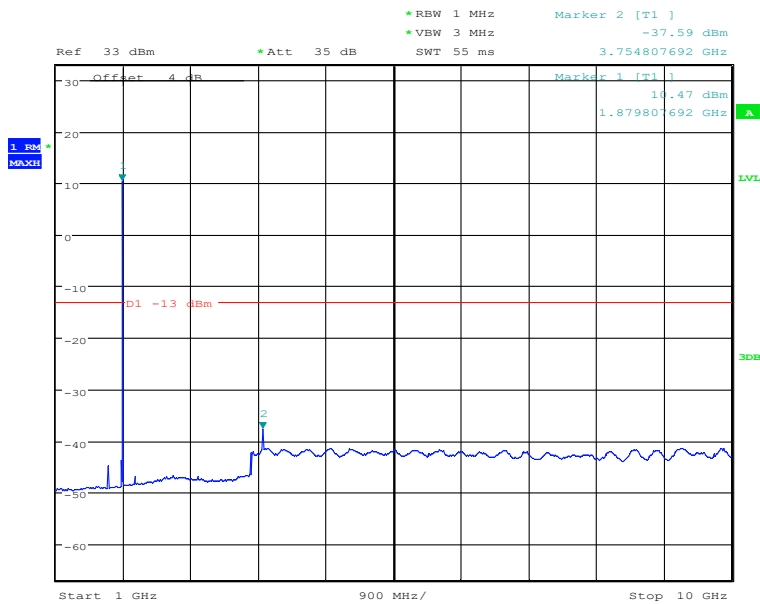

Band2-Middle Channel-1.4MHz Bandwidth-30MHz to 1GHz

Date: 29.DEC.2020 06:41:51

Band2-Middle Channel-1.4MHz Bandwidth-1GHz to 10GHz

Chongqing Academy of Information and Communication Technology

Address: No. 8,Yuma Road, Chayuan New City, Nan'an District, Chongqing, P. R. China,401336
Tel: 0086-23-88069965   FAX:0086-23-88608777