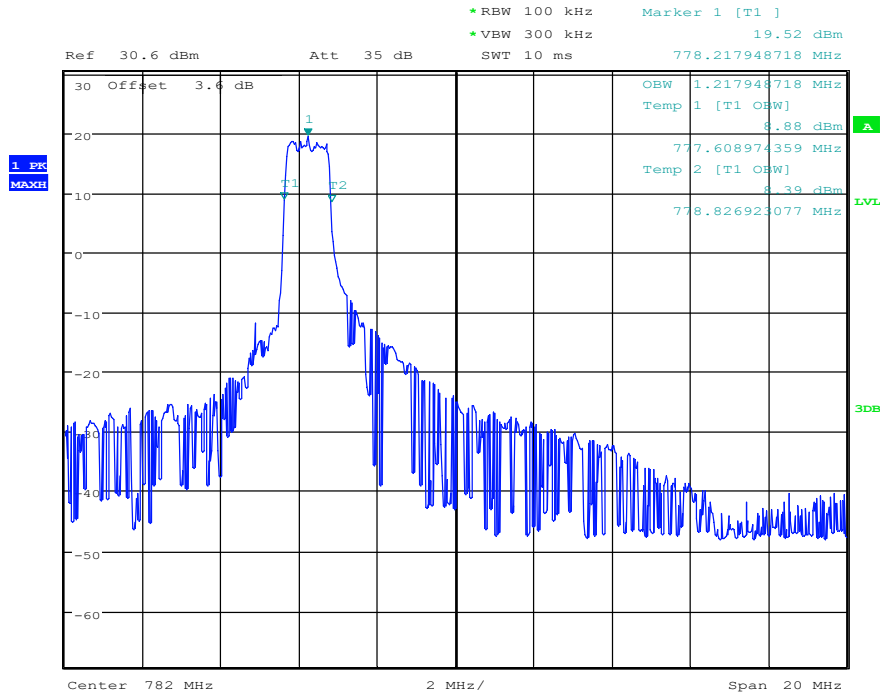

Report No.: I20W00023-WWAN_Rev1

Date: 26.DEC.2020 16:08:21