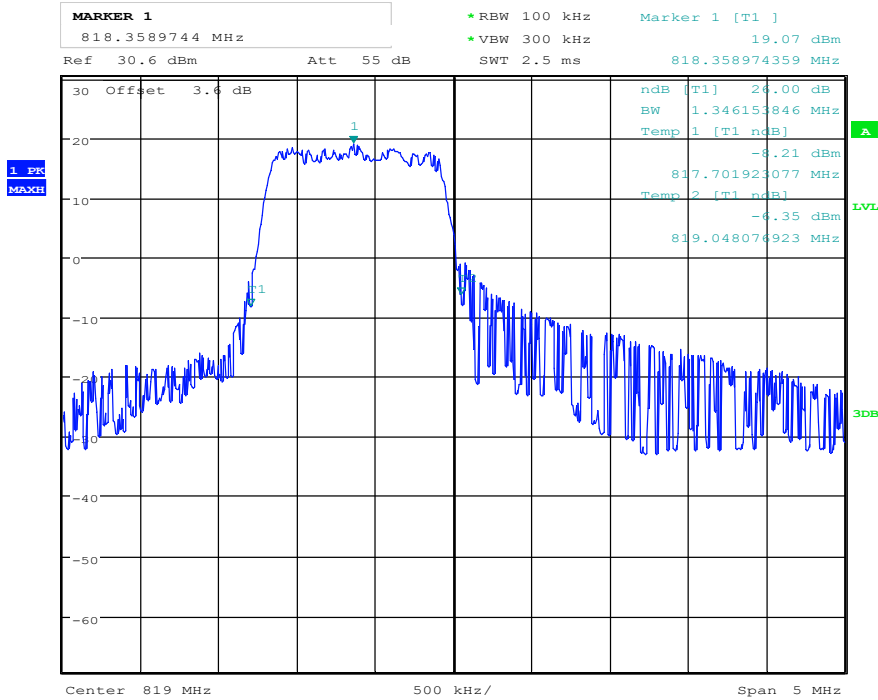

Report No.: I20W00023-WWAN_Rev1

Date: 26.DEC.2020 16:17:29