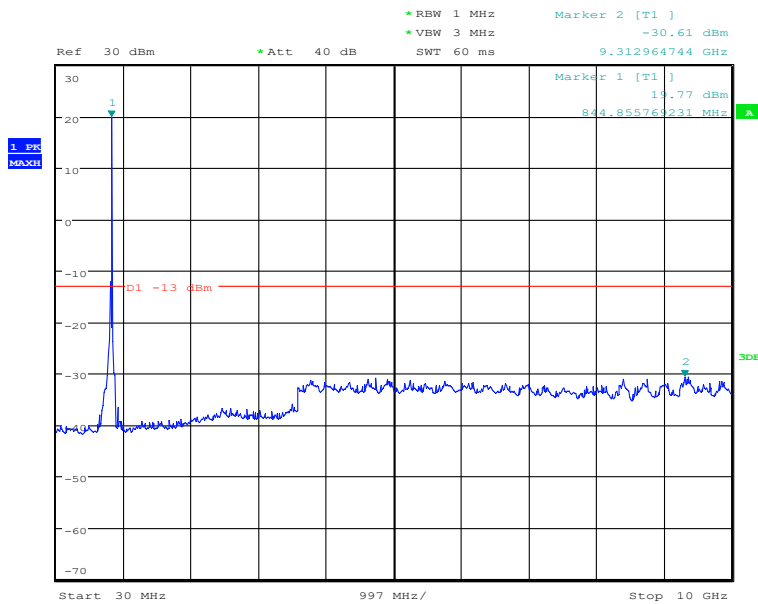

Date: 27.DEC.2020 14:42:06

30MHz to 10GHz, Mid Channel, Subcarrier (15kHz), BPSK, 1@0