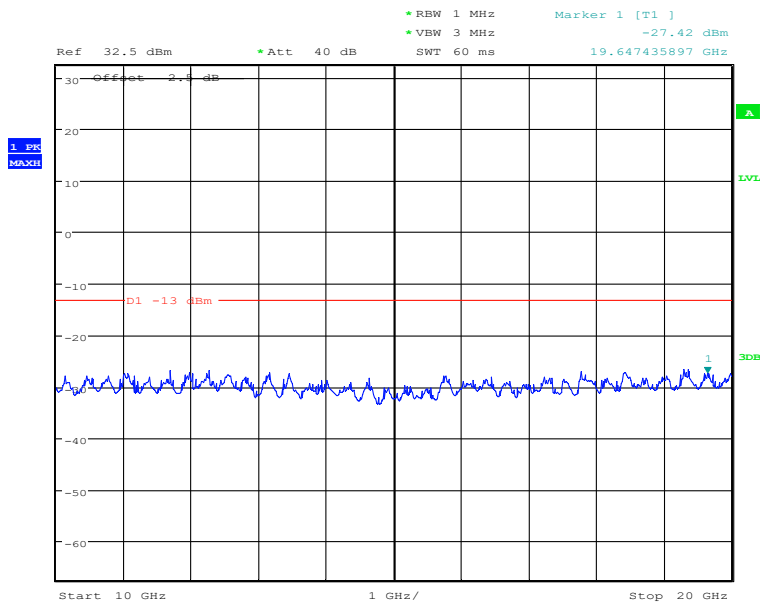

Date: 22.DEC.2020 15:12:55

30MHz to 10GHz, High Channel, Subcarrier (15kHz), QPSK, 12@0