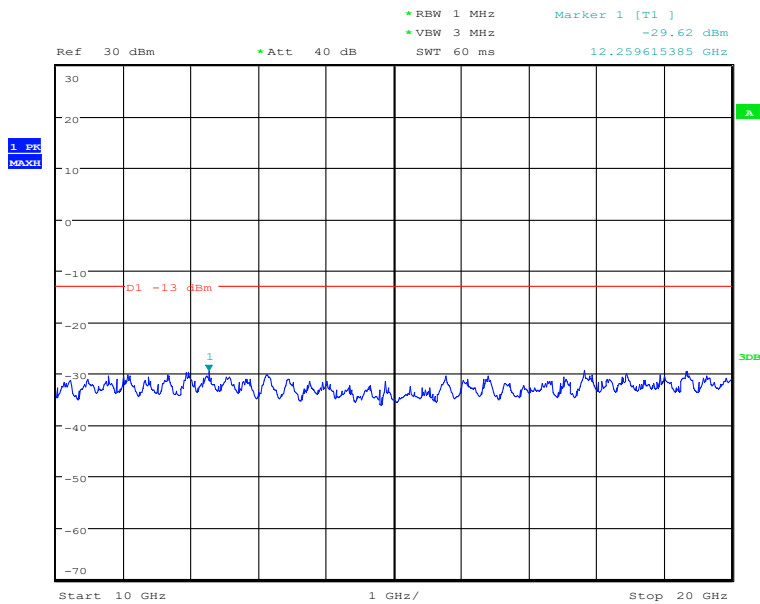

### Report No.: I20W00023-WWAN\_Rev1

Date: 27.DEC.2020 12:38:23

30MHz to 10GHz, Mid Channel, Subcarrier (15kHz), QPSK, 12@0

Date: 27.DEC.2020 12:37:59

10GHz to 20GHz, Mid Channel, Subcarrier (15kHz), QPSK, 12@0