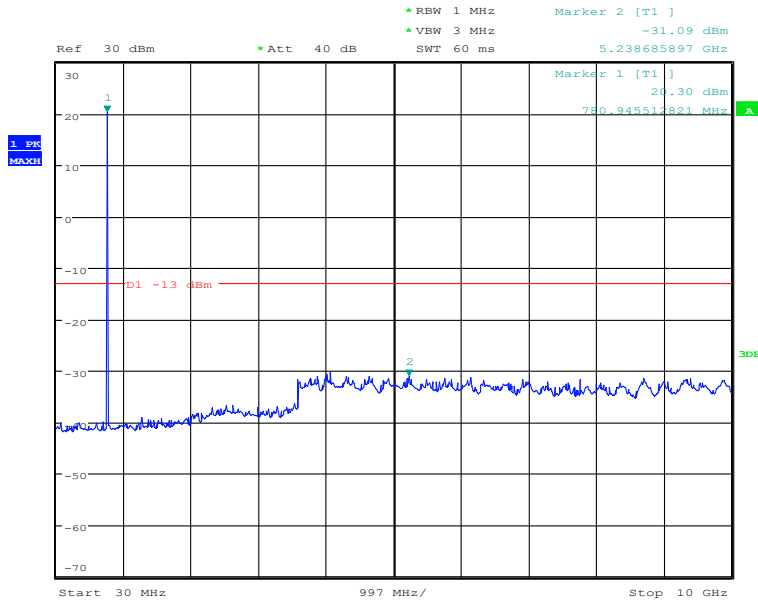

Report No.: I20W00023-WWAN_Rev1

Date: 27.DEC.2020 13:04:52