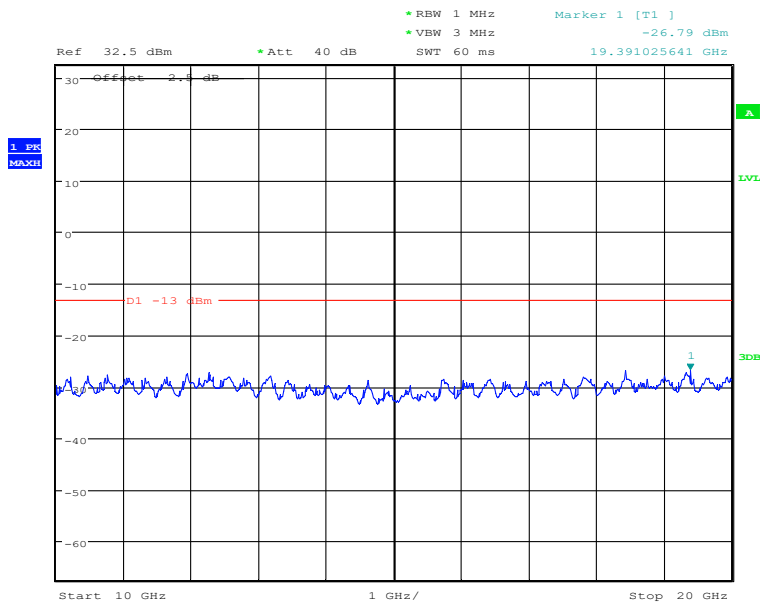

Date: 22.DEC.2020 13:38:36

30MHz to 10GHz, Mid Channel, Subcarrier (3.75kHz), QPSK, 1@0