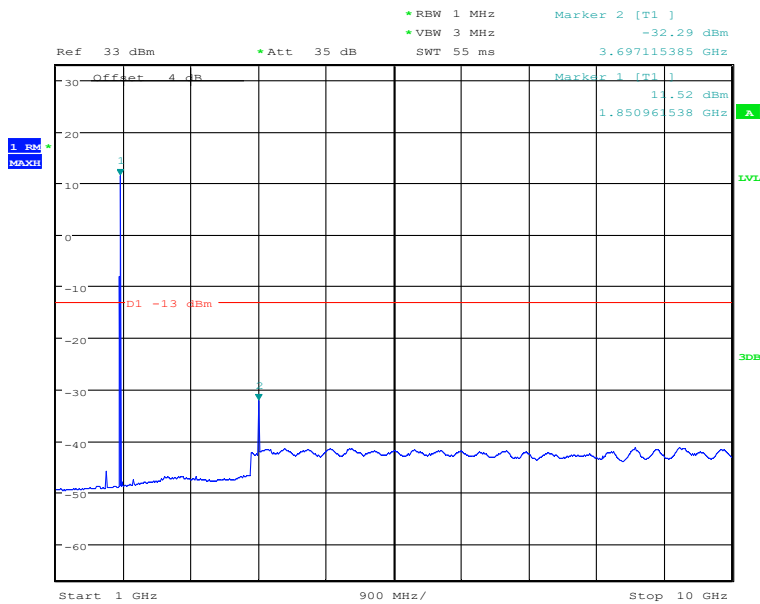

Band2-Low Channel-5MHz Bandwidth-30MHz to 1GHz

Date: 29.DEC.2020 06:55:29

Band2-Low Channel-5MHz Bandwidth-1GHz to 10GHz

Chongqing Academy of Information and Communication Technology

Address: No. 8,Yuma Road, Chayuan New City, Nan'an District, Chongqing, P. R. China,401336
Tel: 0086-23-88069965   FAX:0086-23-88608777