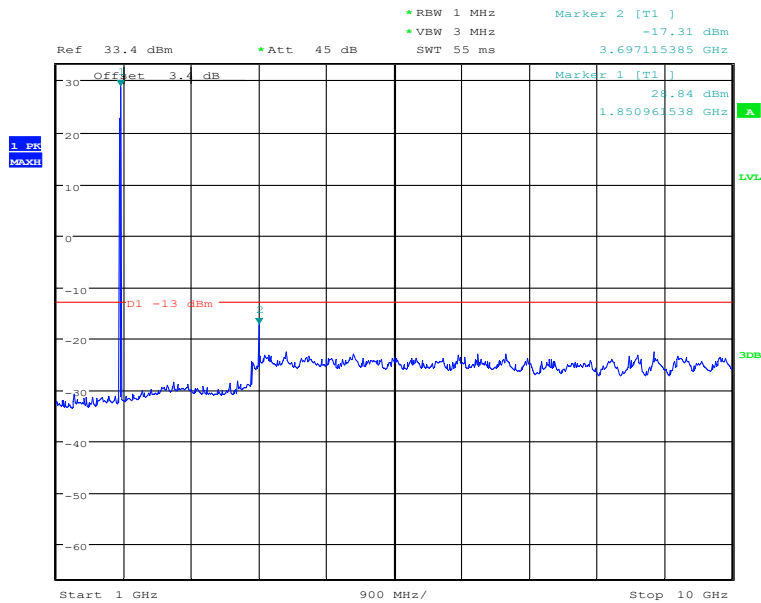

GMSK-Low channel-1850.2 MHz-30MHz to 1GHz

Date: 2.JAN.2021 04:48:05

GMSK-Low channel-1850.2 MHz-1GHz to 10GHz

Chongqing Academy of Information and Communication Technology

Address: No. 8,Yuma Road, Chayuan New City, Nan'an District, Chongqing, P. R. China,401336
Tel: 0086-23-88069965   FAX:0086-23-88608777