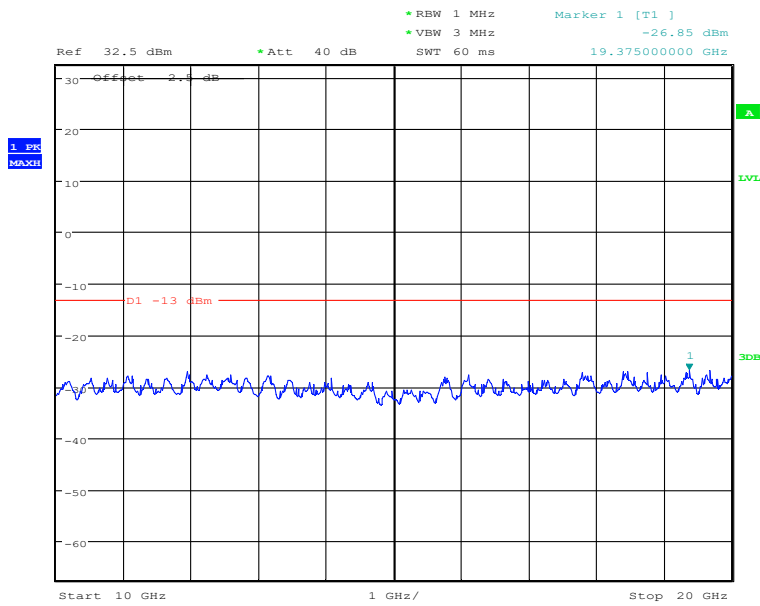

Date: 22.DEC.2020 14:01:09

30MHz to 10GHz, High Channel, Subcarrier (15kHz), BPSK, 1@0