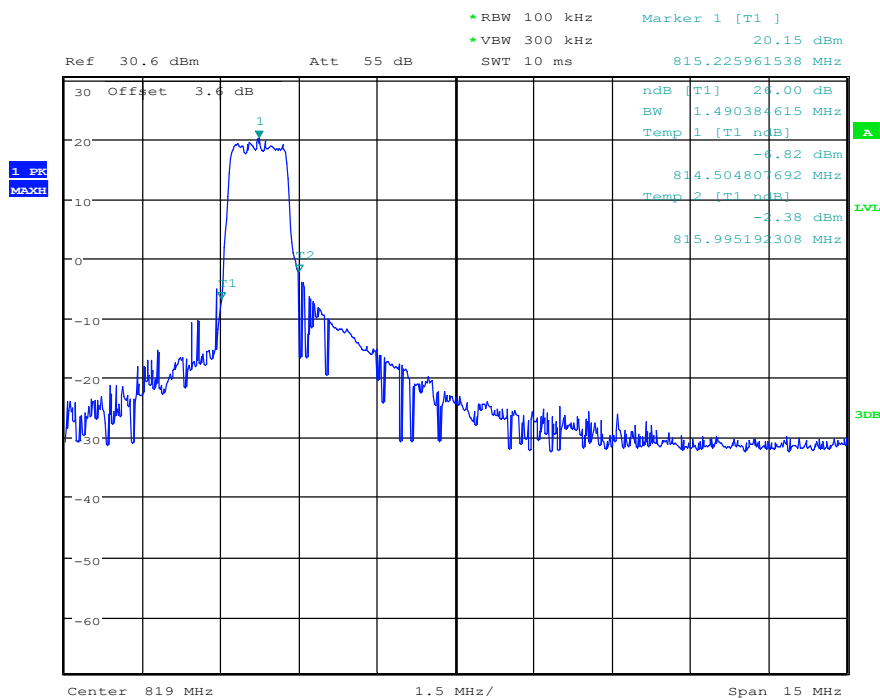

Band26-26dB OBW-26740 Channel-10MHz Bandwidth-16QAM

Date: 26.DEC.2020 16:26:03

Band26-26dB OBW-26740 Channel-10MHz Bandwidth-QPSK

Chongqing Academy of Information and Communication Technology

Address: No. 8,Yuma Road, Chayuan New City, Nan'an District, Chongqing, P. R. China,401336
Tel: 0086-23-88069965   FAX:0086-23-88608777