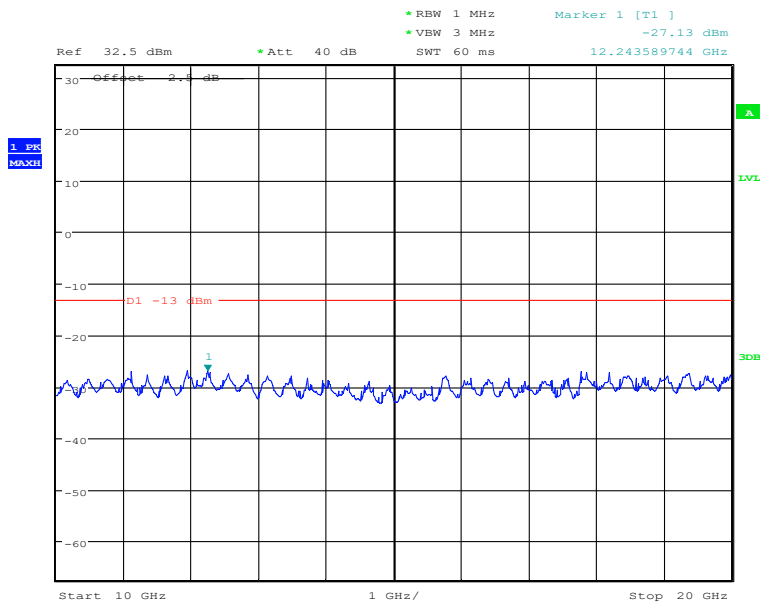

Date: 22.DEC.2020 13:27:25

30MHz to 10GHz, Low Channel, Subcarrier (15kHz), QPSK, 1@0