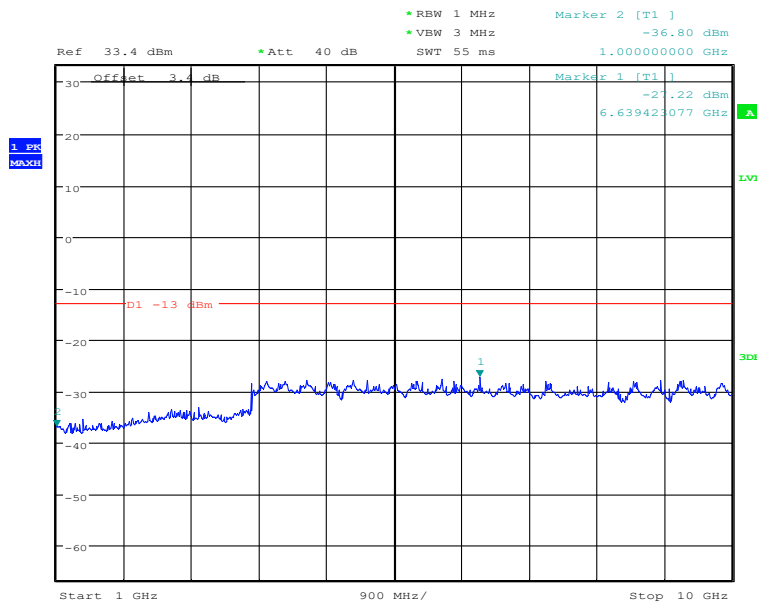

8PSK-High Channel-848.8 MHz-30MHz to 1GHz

Date: 2.JAN.2021 04:41:14

8PSK-High Channel-848.8 MHz-1GHz to 10GHz

Chongqing Academy of Information and Communication Technology

Address: No. 8,Yuma Road, Chayuan New City, Nan'an District, Chongqing, P. R. China,401336
Tel: 0086-23-88069965   FAX:0086-23-88608777