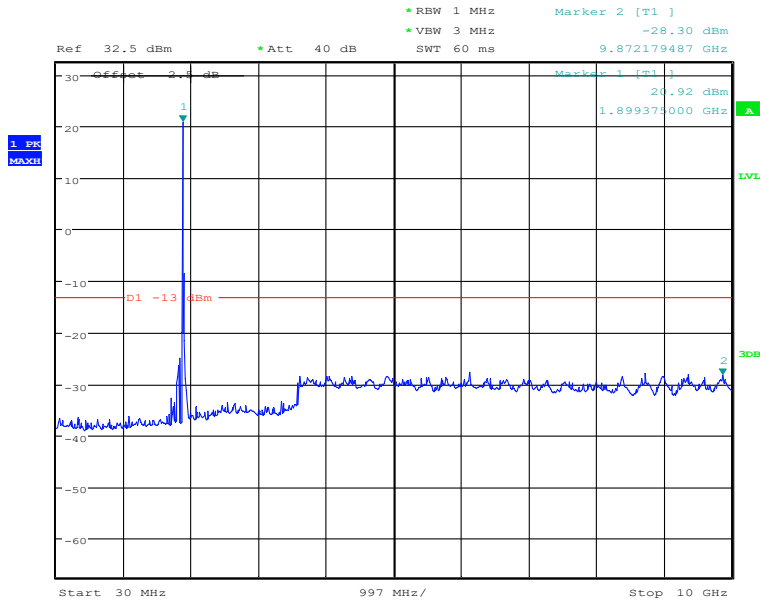

Report No.: I20W00023-WWAN_Rev1