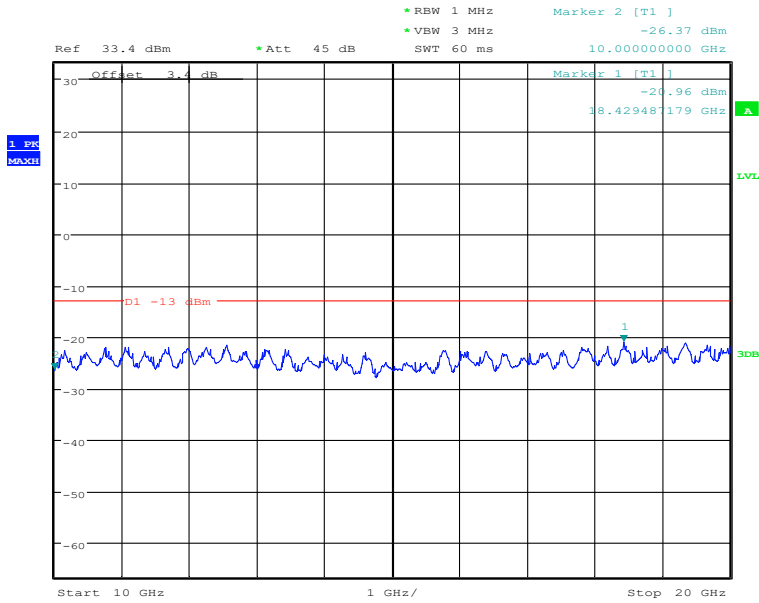

Report No.: I20W00023-WWAN_Rev1

Date: 2.JAN.2021 04:51:59