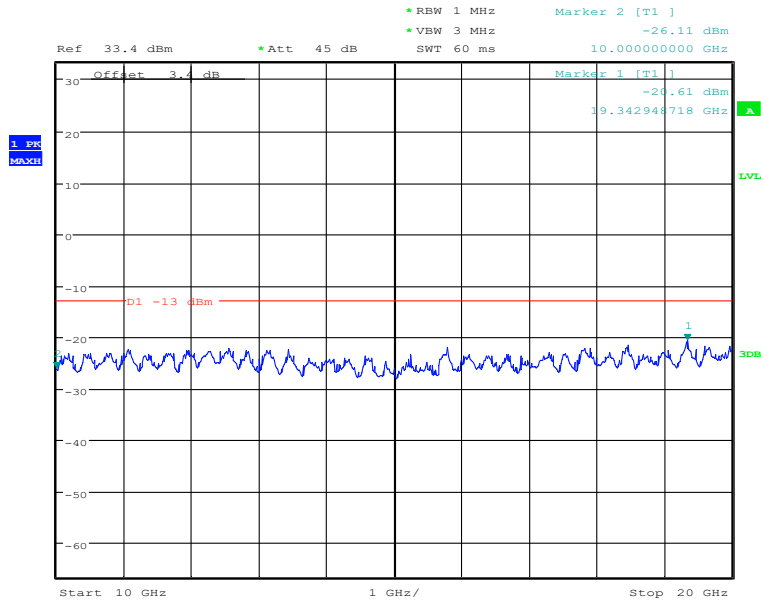

Report No.: I20W00023-WWAN_Rev1

Date: 2.JAN.2021 04:47:36