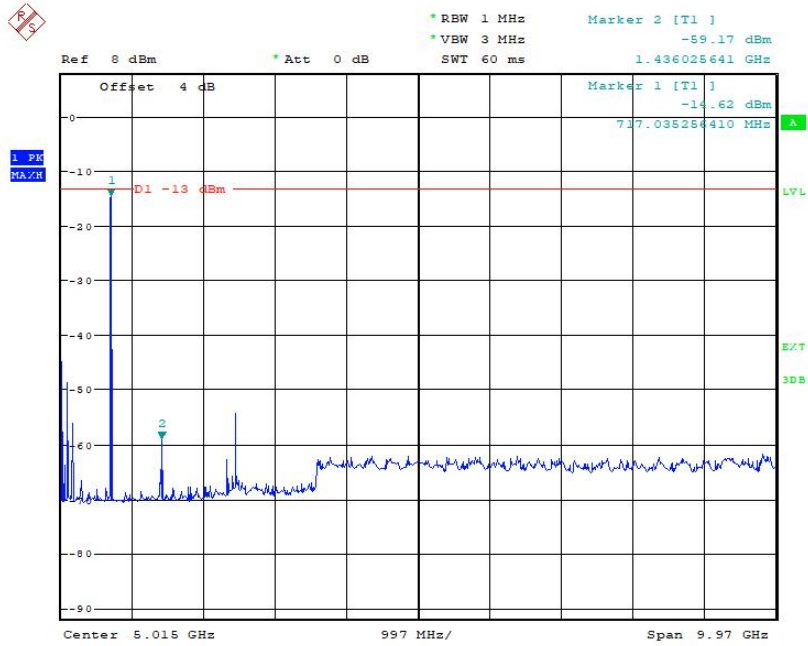

Report No.: I20W00023-WWAN_Rev1