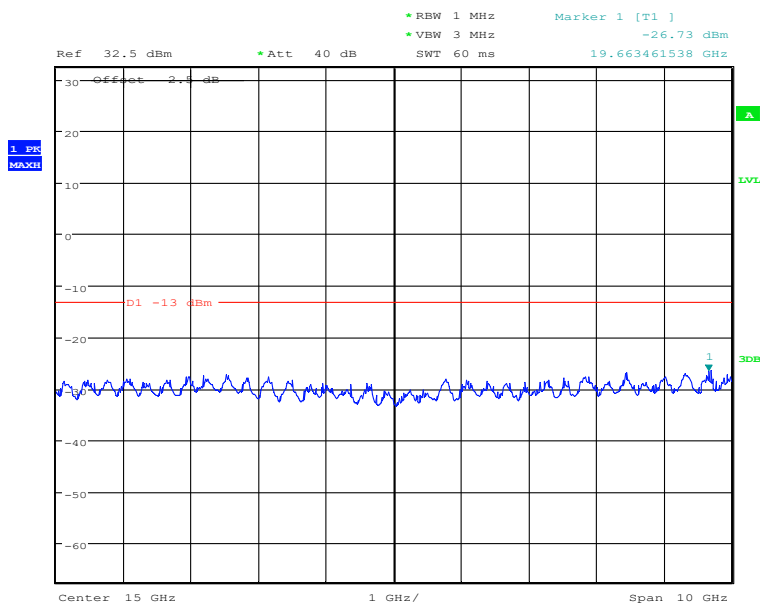

### Report No.: I20W00023-WWAN\_Rev1

Date: 22.DEC.2020 13:33:18

30MHz to 10GHz, Mid Channel, Subcarrier (15kHz), QPSK, 12@0

Date: 22.DEC.2020 13:32:52

10GHz to 20GHz, Mid Channel, Subcarrier (15kHz), QPSK, 12@0