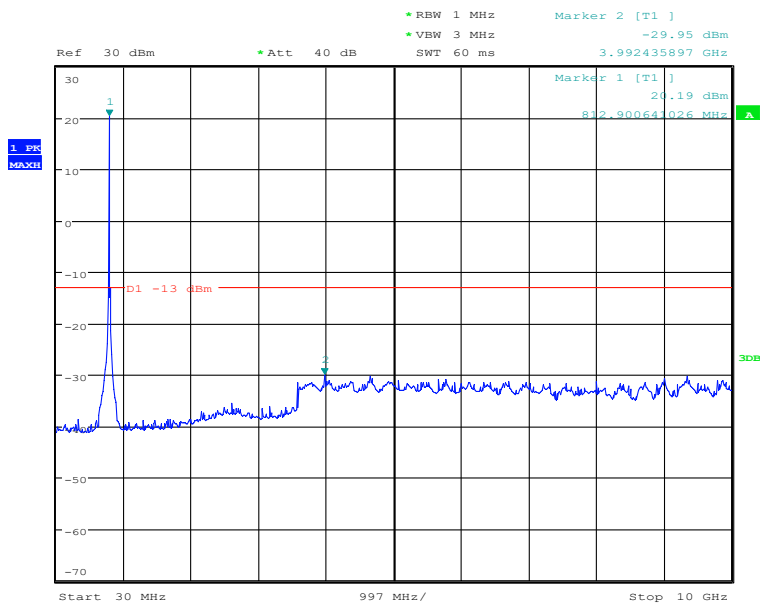

Report No.: I20W00023-WWAN_Rev1