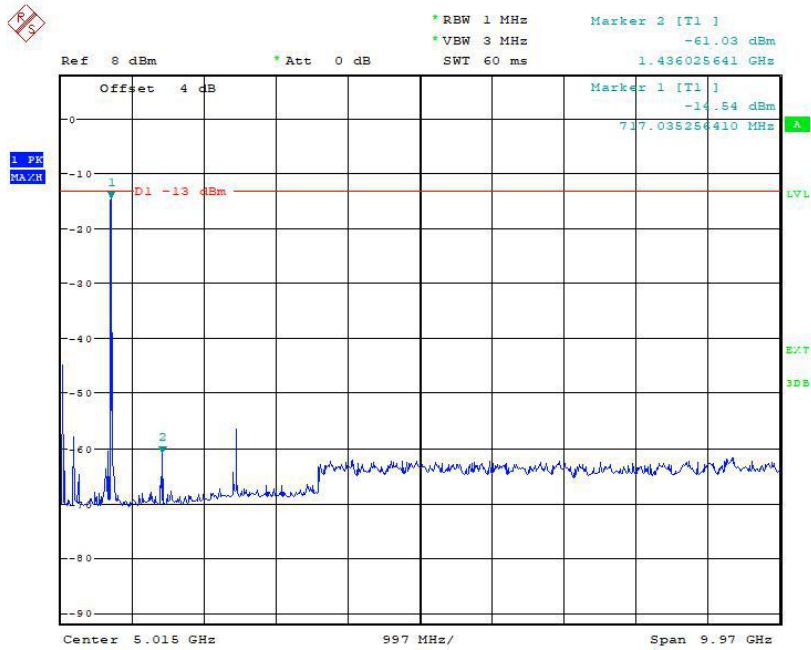

Report No.: I20W00023-WWAN_Rev1