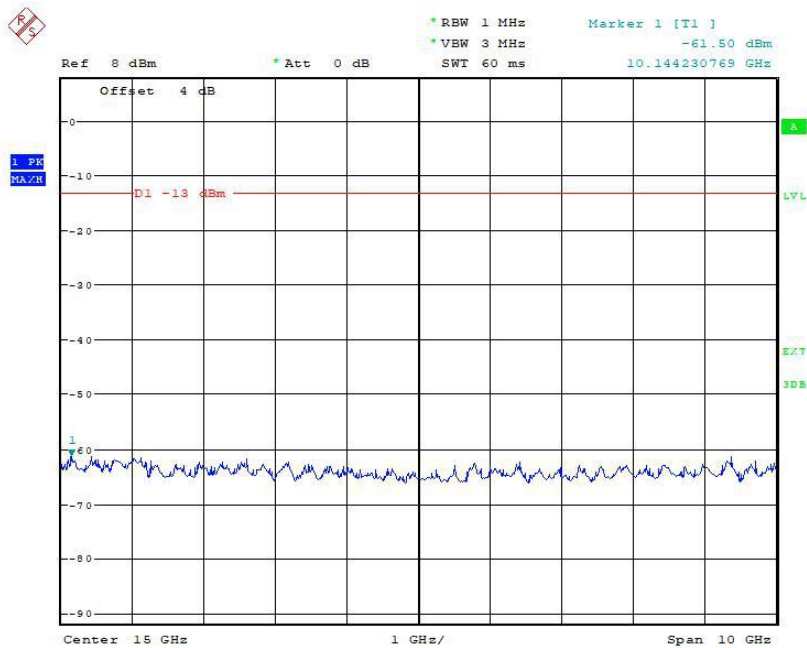

Date: 28.MAY.2020 22:02:03

30MHz to 10GHz, High Channel, Subcarrier (15kHz), QPSK, 12@0