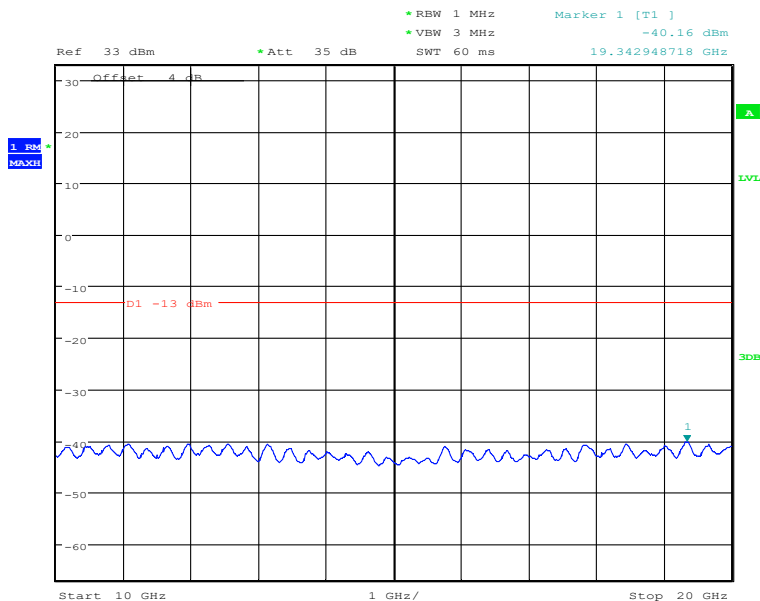

Band2-Middle Channel-10MHz Bandwidth-1GHz to 10GHz

Date: 29.DEC.2020 07:32:40

Band2-Middle Channel-10MHz Bandwidth-10GHz to 20GHz

Chongqing Academy of Information and Communication Technology

Address: No. 8,Yuma Road, Chayuan New City, Nan'an District, Chongqing, P. R. China,401336
Tel: 0086-23-88069965   FAX:0086-23-88608777