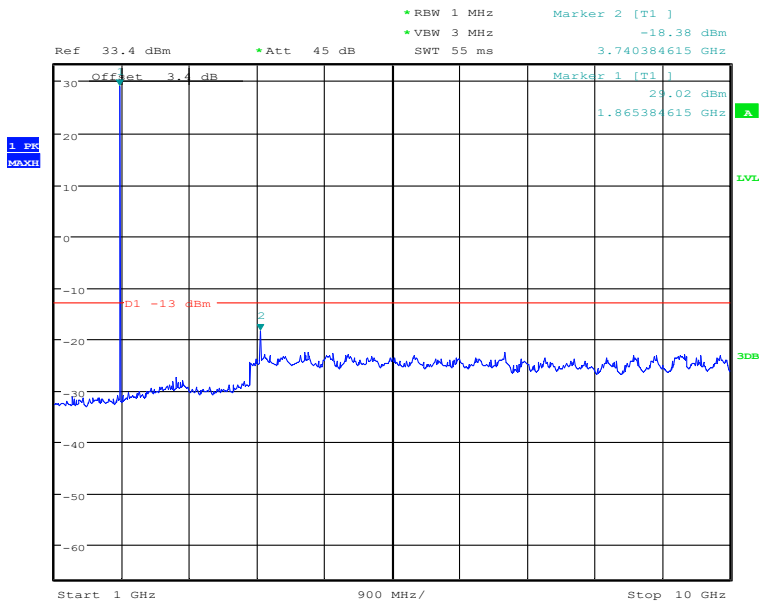

Report No.: I20W00023-WWAN_Rev1

Date: 2.JAN.2021 04:46:30