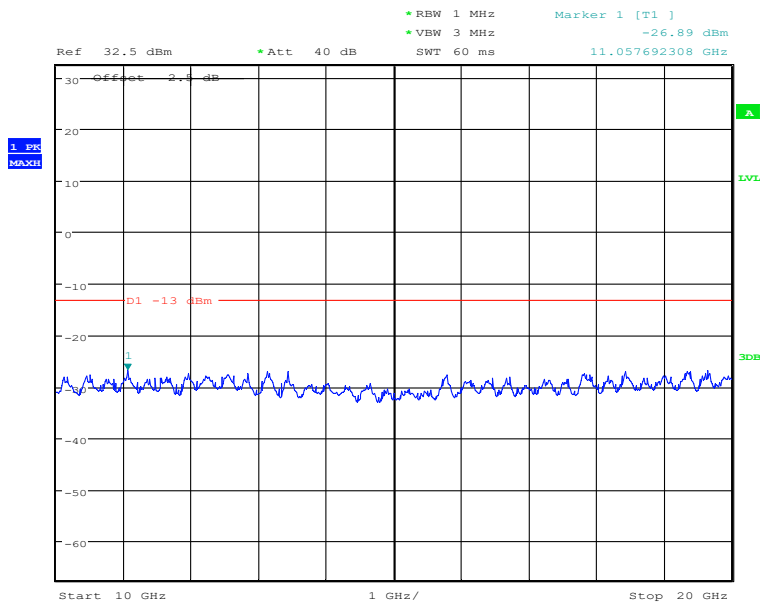

Date: 22.DEC.2020 13:51:39

30MHz to 10GHz, High Channel, Subcarrier (3.75kHz), BPSK, 1@0