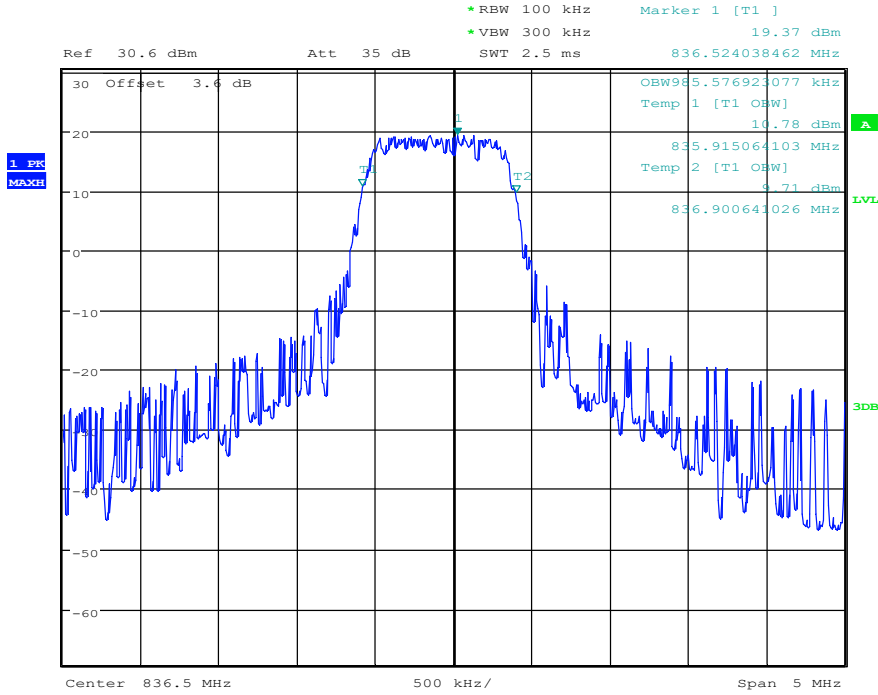

Report No.: I20W00023-WWAN_Rev1

Date: 26.DEC.2020 16:31:48