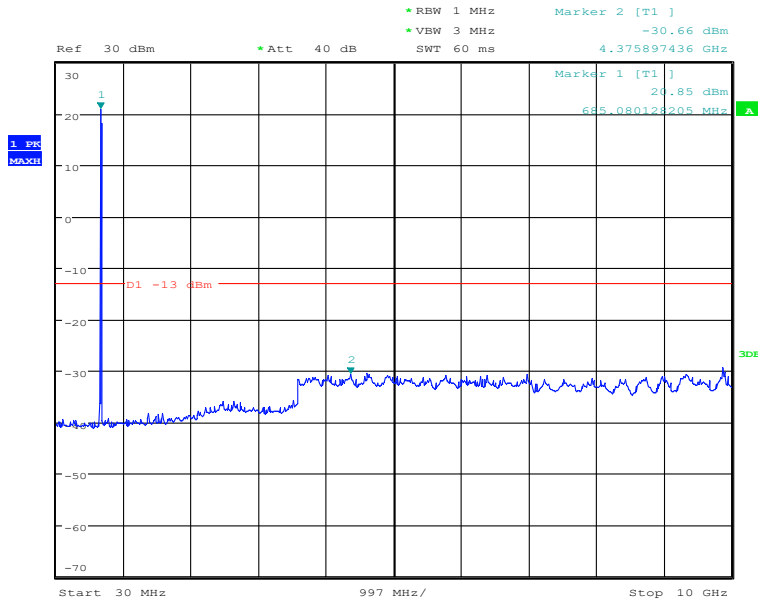

Report No.: I20W00023-WWAN_Rev1