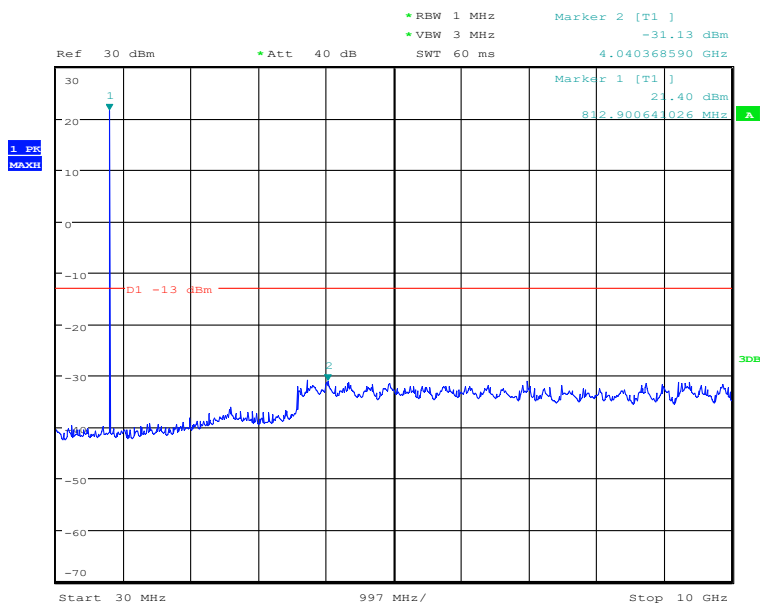

Date: 27.DEC.2020 13:47:45

30MHz to 10GHz, Mid Channel, Subcarrier (3.75kHz), BPSK, 1@0