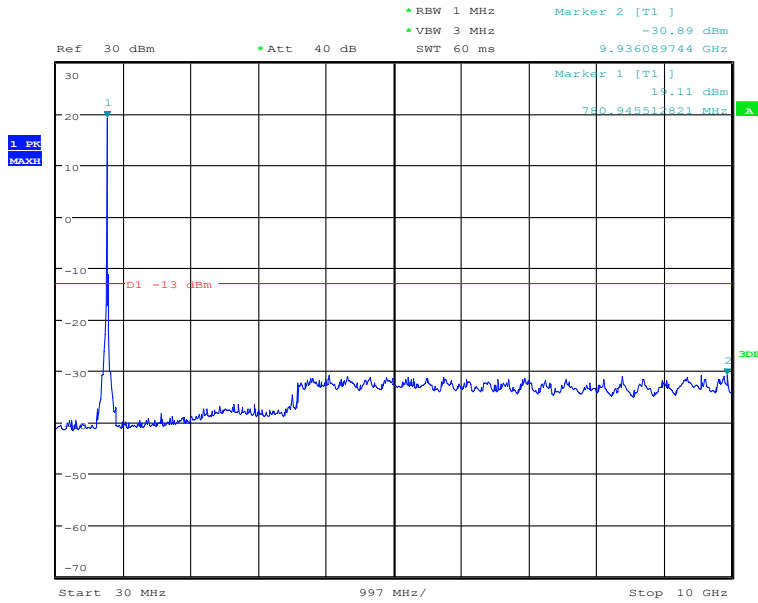

Report No.: I20W00023-WWAN_Rev1