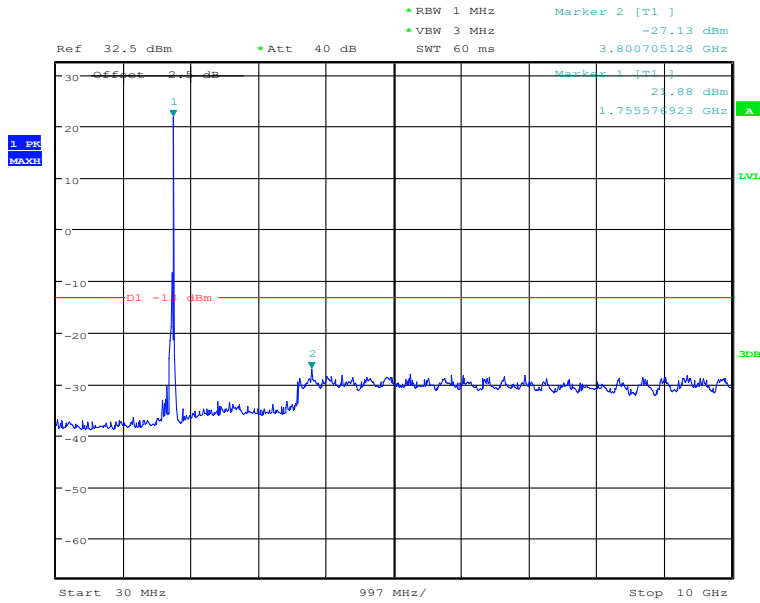

Report No.: I20W00023-WWAN_Rev1