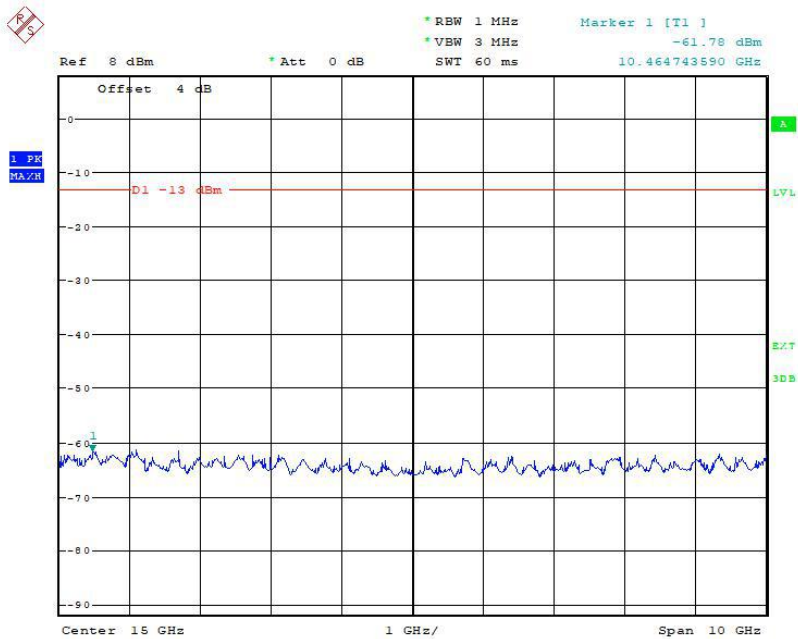

Date: 28.MAY.2020 22:01:01

30MHz to 10GHz, High Channel, Subcarrier (15kHz), BPSK, 1@0