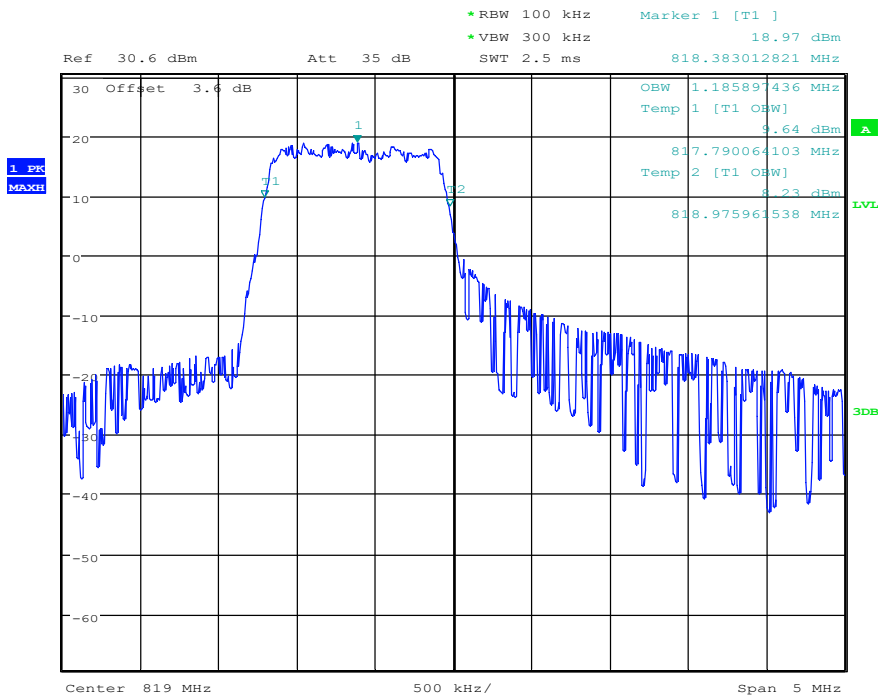

Band26-99% OBW-26740 Channel-3MHz Bandwidth-16QAM

Date: 26.DEC.2020 16:18:26

Band26-99% OBW-26740 Channel-3MHz Bandwidth-QPSK

Chongqing Academy of Information and Communication Technology

Address: No. 8, Yuma Road, Chayuan New City, Nan'an District, Chongqing, P. R. China, 401336
Tel: 0086-23-88069965   FAX: 0086-23-88608777