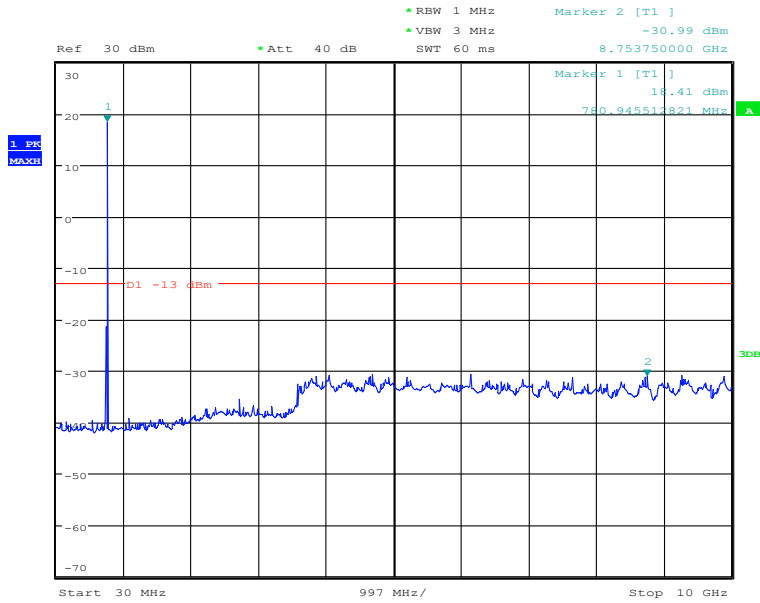

Report No.: I20W00023-WWAN_Rev1