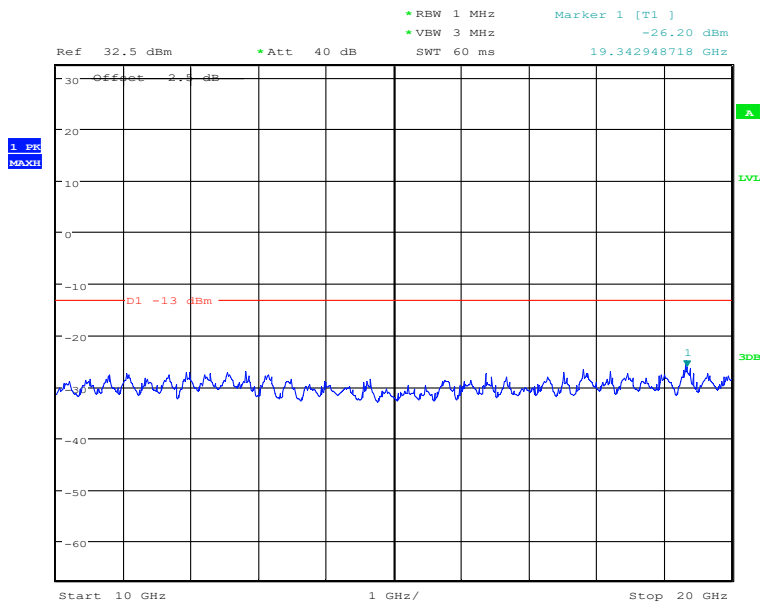

Date: 22.DEC.2020 13:34:04

30MHz to 10GHz, Mid Channel, Subcarrier (15kHz), QPSK, 1@0