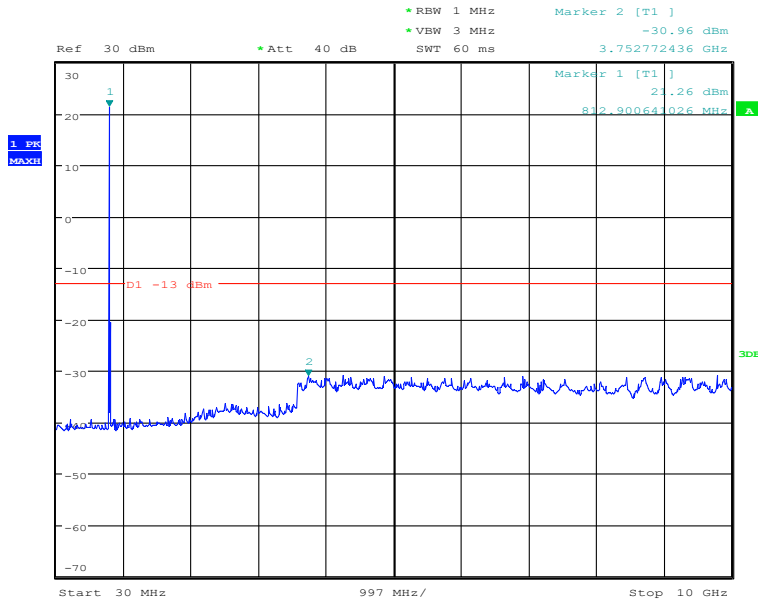

Report No.: I20W00023-WWAN_Rev1

Date: 27.DEC.2020 14:07:16

30MHz to 10GHz, High Channel, Subcarrier (15kHz), BPSK, 1@0