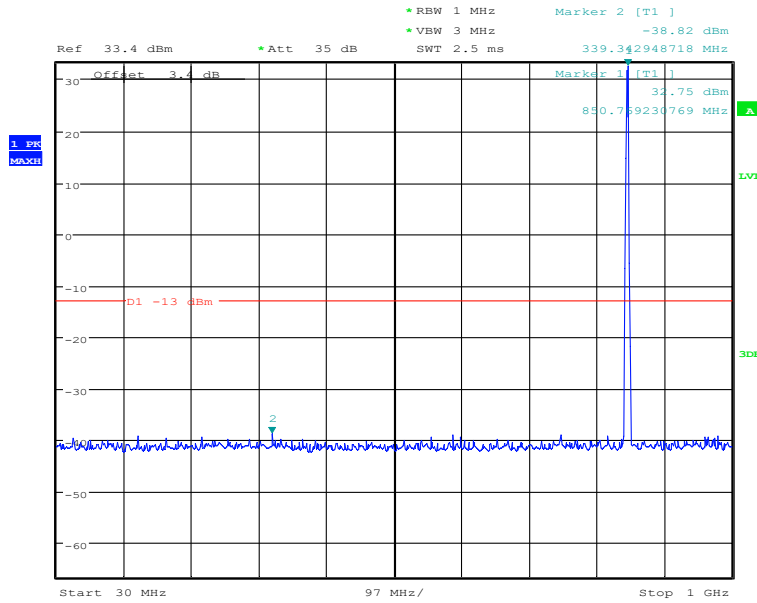

Report No.: I20W00023-WWAN_Rev1

Date: 2.JAN.2021 04:37:25