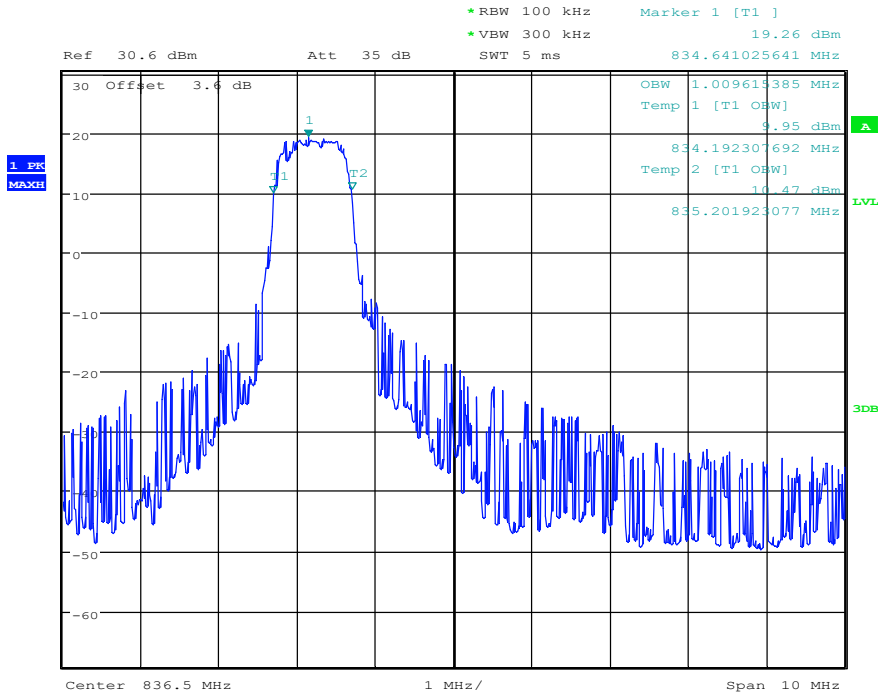

Report No.: I20W00023-WWAN_Rev1

Date: 26.DEC.2020 16:41:11