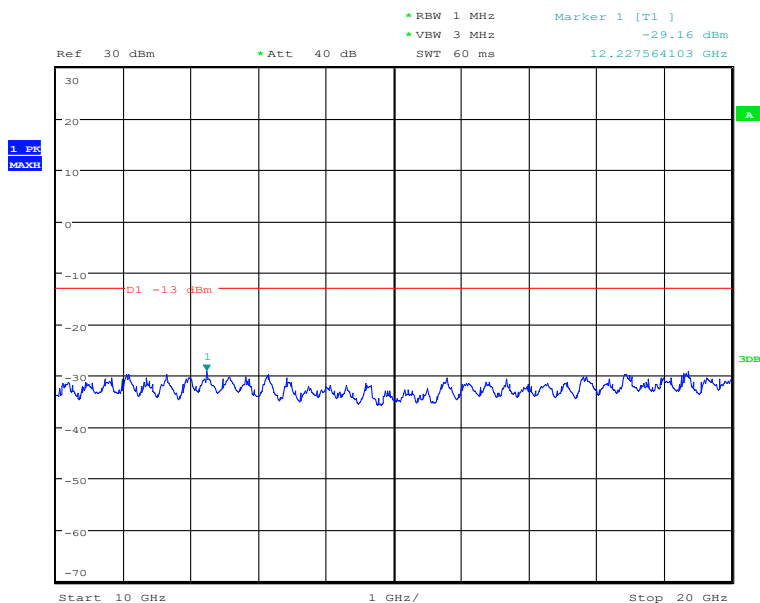

Date: 27.DEC.2020 11:10:57

30MHz to 10GHz, Mid Channel, Subcarrier (3.75kHz), BPSK, 1@0