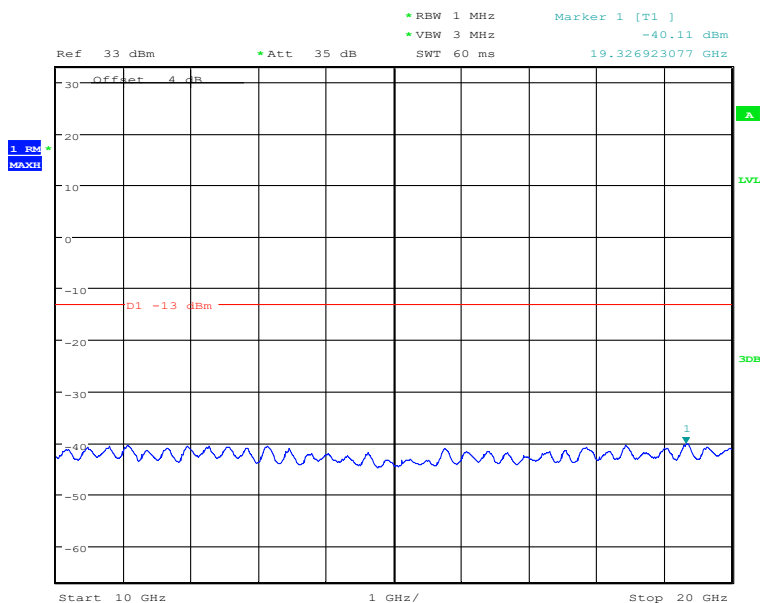

Band2-Middle Channel-3MHz Bandwidth-1GHz to 10GHz

Date: 29.DEC.2020 07:25:42

Band2-Middle Channel-3MHz Bandwidth-10GHz to 20GHz

Chongqing Academy of Information and Communication Technology

Address: No. 8,Yuma Road, Chayuan New City, Nan'an District, Chongqing, P. R. China,401336
Tel: 0086-23-88069965   FAX:0086-23-88608777