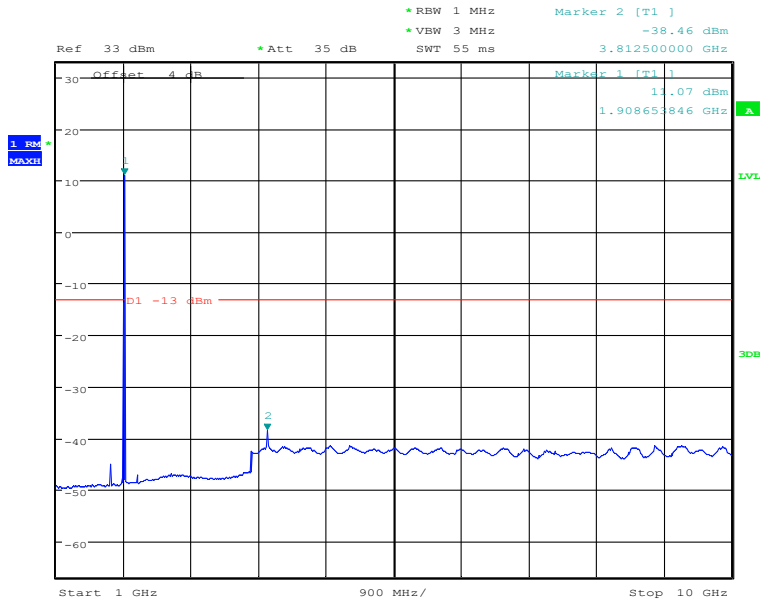

Report No.: I20W00023-WWAN_Rev1

Date: 29.DEC.2020 06:52:56