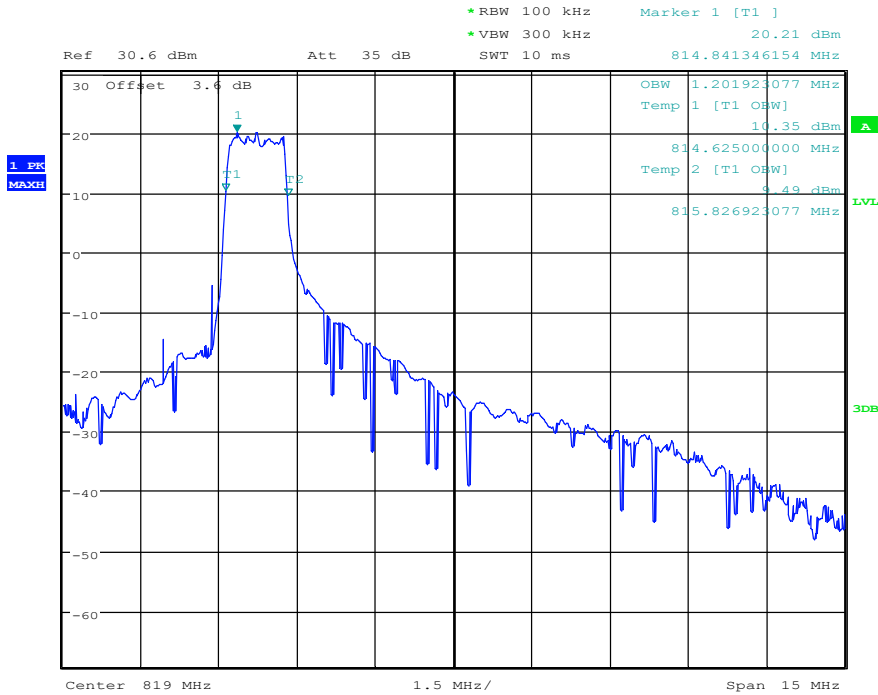

Report No.: I20W00023-WWAN_Rev1

Date: 26.DEC.2020 16:24:40