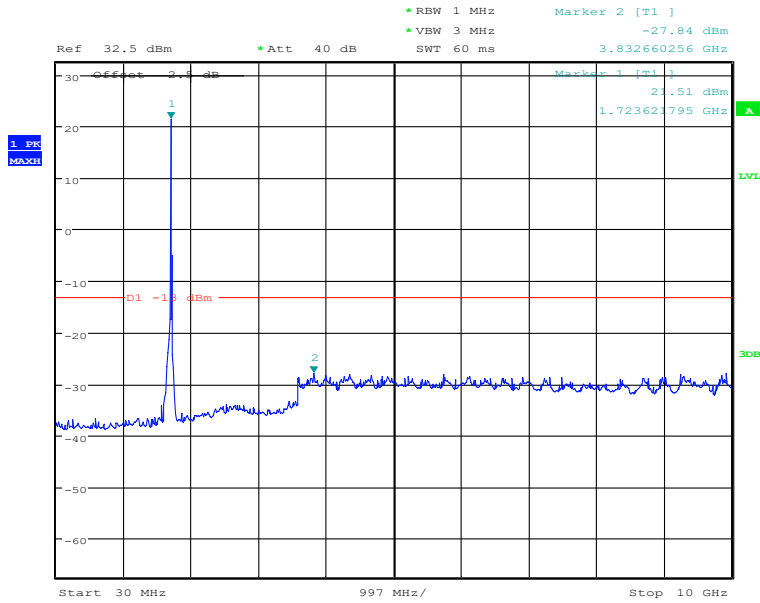

Report No.: I20W00023-WWAN_Rev1