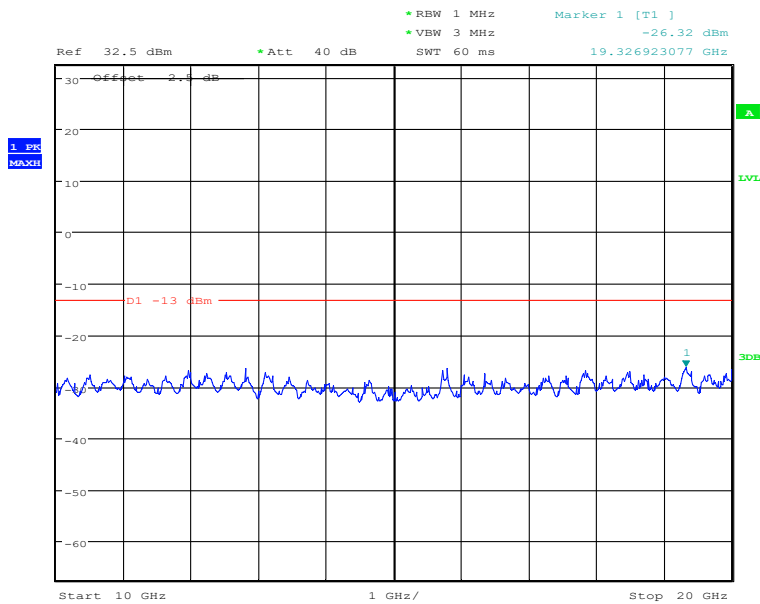

30MHz to 10GHz, Mid Channel, Subcarrier (15kHz), BPSK, 1@0

Date: 22.DEC.2020 15:03:33

10GHz to 20GHz, Mid Channel, Subcarrier (15kHz), BPSK, 1@0

Chongqing Academy of Information and Communication Technology

Address: No. 8,Yuma Road, Chayuan New City, Nan'an District, Chongqing, P. R. China,401336
Tel: 0086-23-88069965   FAX:0086-23-88608777