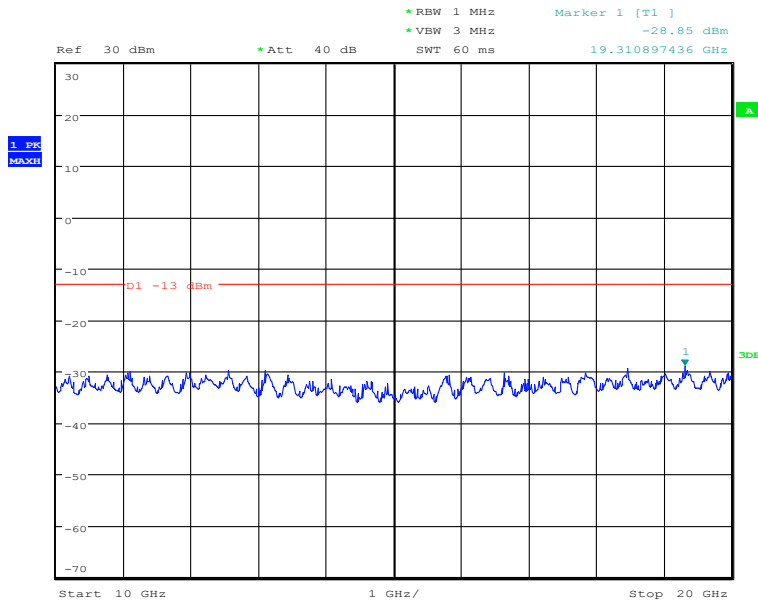

Date: 27.DEC.2020 11:38:00

30MHz to 10GHz, Low Channel, Subcarrier (3.75kHz), BPSK, 1@0