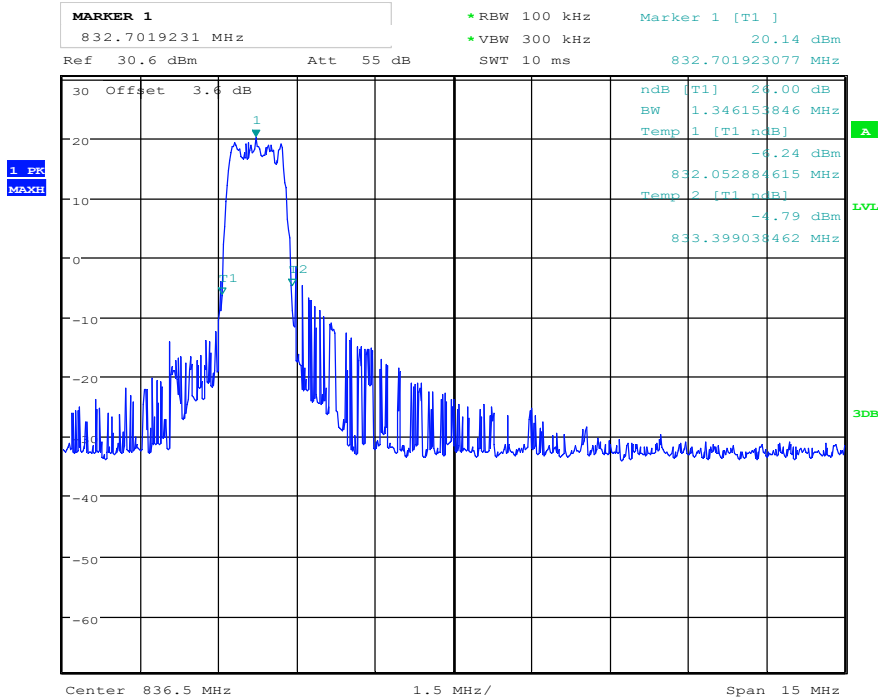

Report No.: I20W00023-WWAN_Rev1

Date: 26.DEC.2020 16:44:21