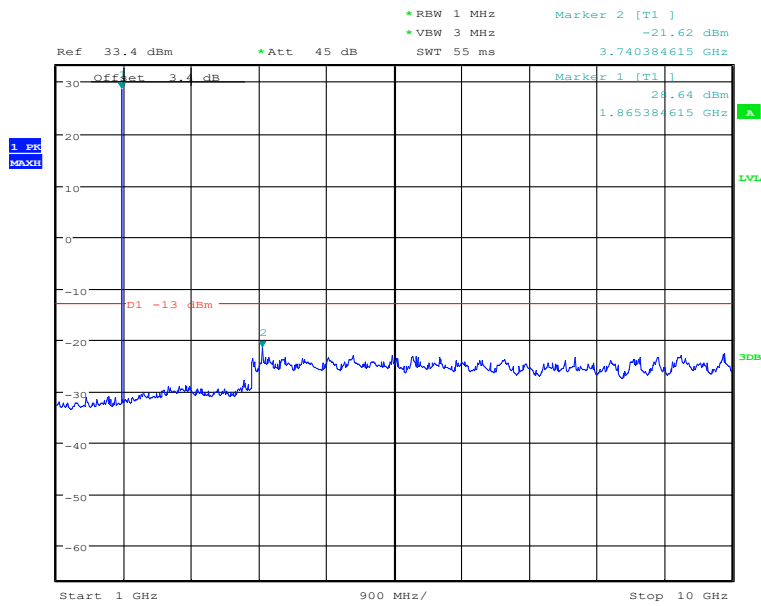

8PSK-Middle channel-1880.0 MHz-30MHz to 1GHz

Date: 2.JAN.2021 04:52:24

8PSK-Middle channel-1880.0 MHz-1GHz to 10GHz

Chongqing Academy of Information and Communication Technology

Address: No. 8,Yuma Road, Chayuan New City, Nan'an District, Chongqing, P. R. China,401336
Tel: 0086-23-88069965   FAX:0086-23-88608777