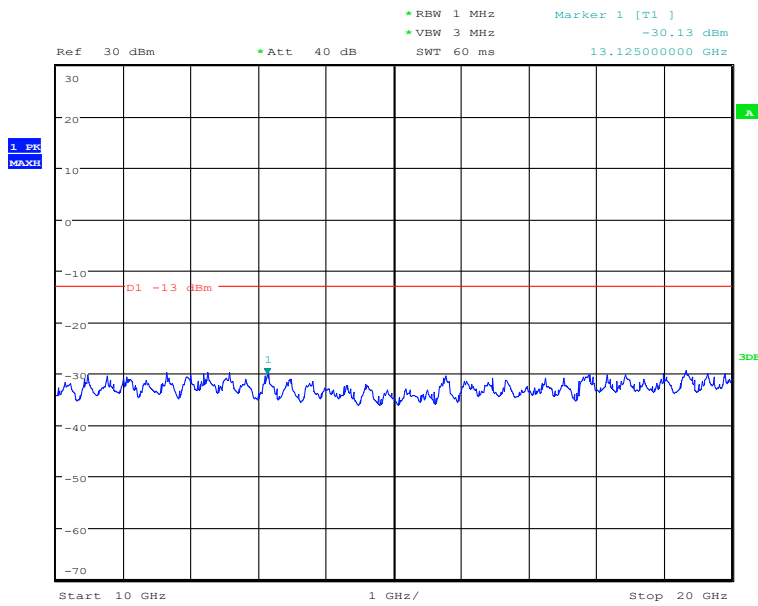

### Report No.: I20W00023-WWAN\_Rev1

Date: 27.DEC.2020 11:25:10

30MHz to 10GHz, Low Channel, Subcarrier (15kHz), QPSK, 12@0

Date: 27.DEC.2020 11:24:48

10GHz to 20GHz, Low Channel, Subcarrier (15kHz), QPSK, 12@0