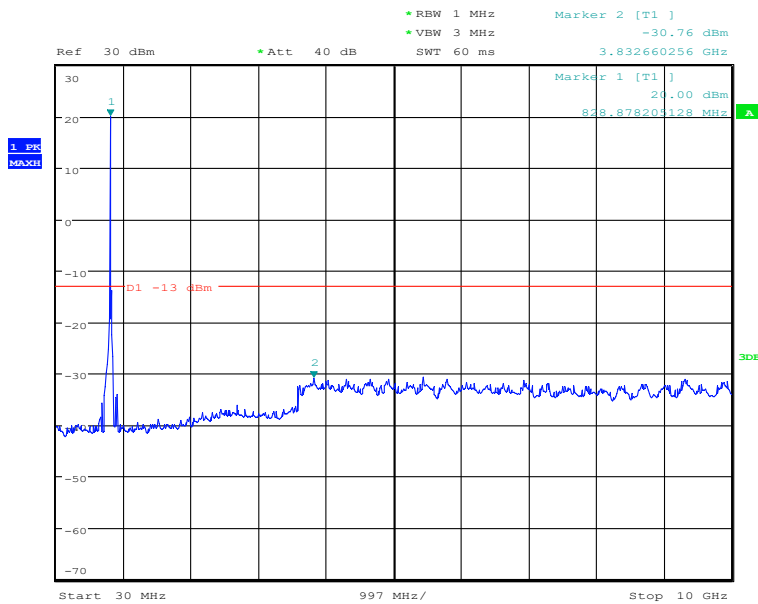

Date: 27.DEC.2020 14:45:16

30MHz to 10GHz, Mid Channel, Subcarrier (3.75kHz), QPSK, 1@0