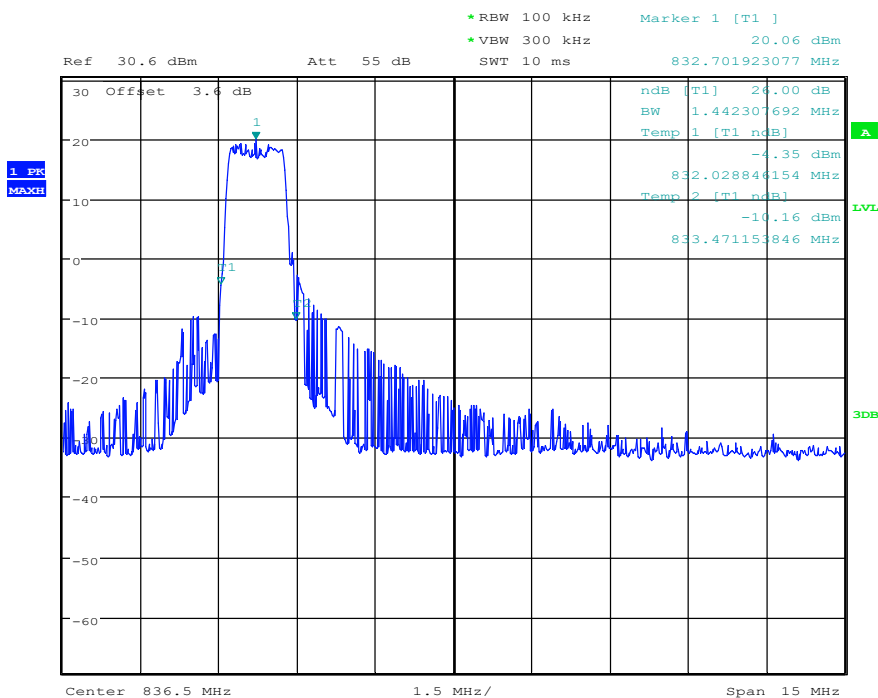

Band26-26dB OBW-26915 Channel-10MHz Bandwidth-16QAM

Date: 26.DEC.2020 16:44:54

Band26-26dB OBW-26915 Channel-10MHz Bandwidth-QPSK

Chongqing Academy of Information and Communication Technology

Address: No. 8,Yuma Road, Chayuan New City, Nan'an District, Chongqing, P. R. China,401336
Tel: 0086-23-88069965   FAX:0086-23-88608777