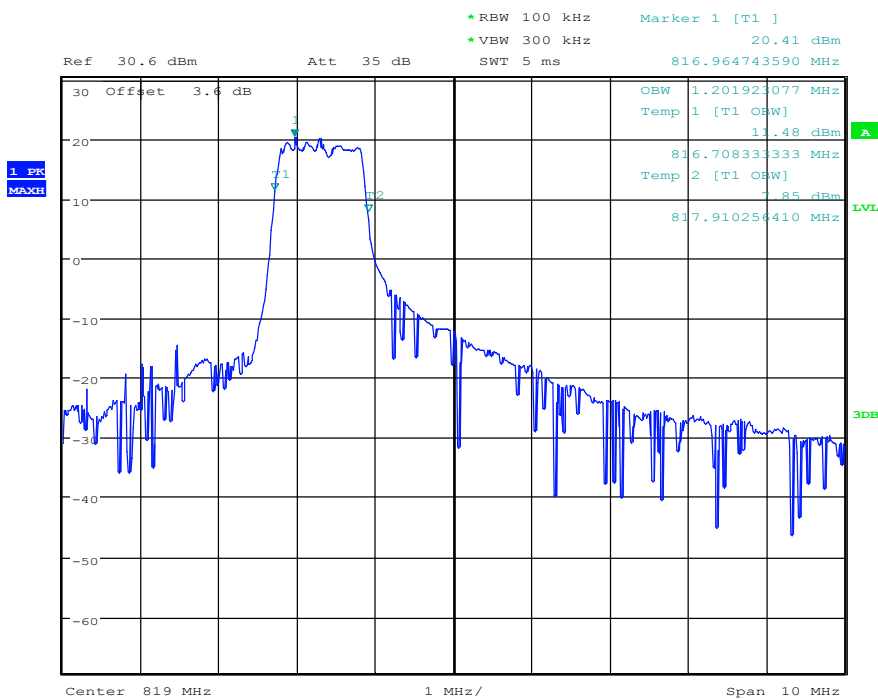

Band26-99% OBW-26740 Channel-5MHz Bandwidth-16QAM

Date: 26.DEC.2020 16:21:13

Band26-99% OBW-26740 Channel-5MHz Bandwidth-QPSK

Chongqing Academy of Information and Communication Technology

Address: No. 8,Yuma Road, Chayuan New City, Nan'an District, Chongqing, P. R. China,401336
Tel: 0086-23-88069965   FAX:0086-23-88608777