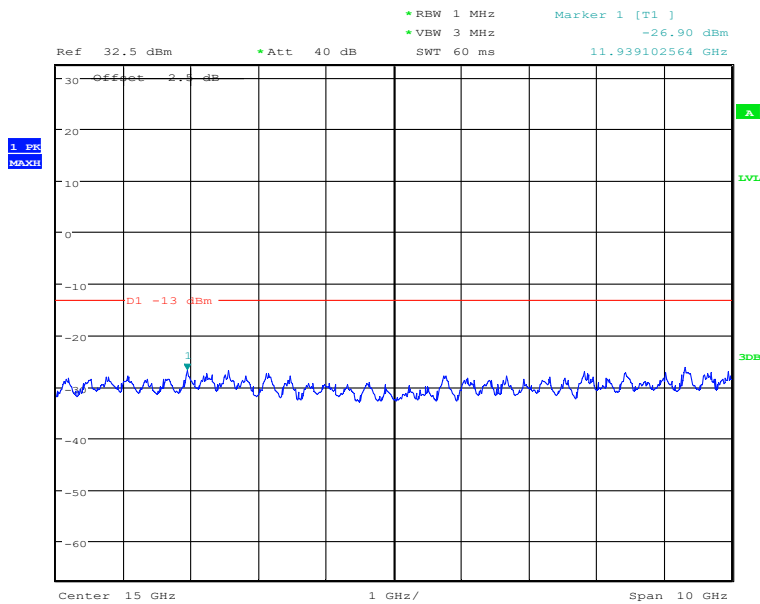

Date: 22.DEC.2020 13:23:32

30MHz to 10GHz, Low Channel, Subcarrier (3.75kHz), BPSK, 1@0