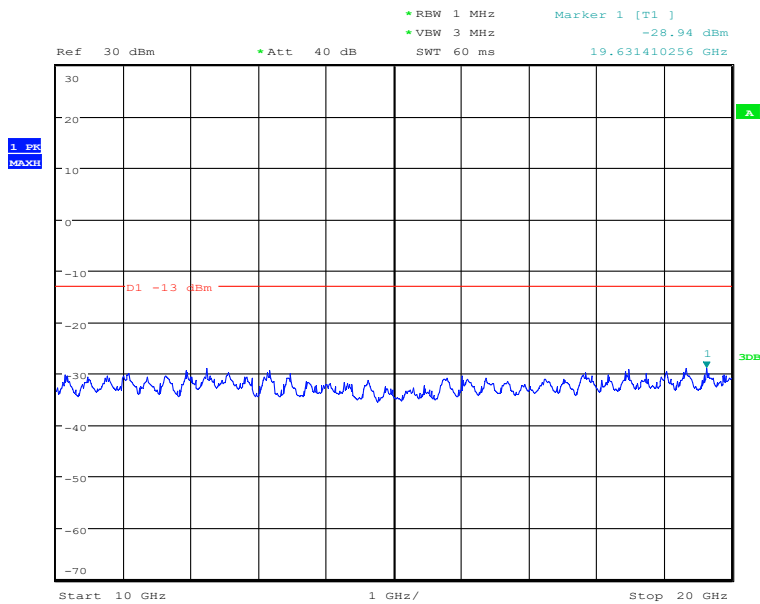

Date: 30.DEC.2020 04:54:45

30MHz to 10GHz, Mid Channel, Subcarrier (3.75kHz), QPSK, 1@0