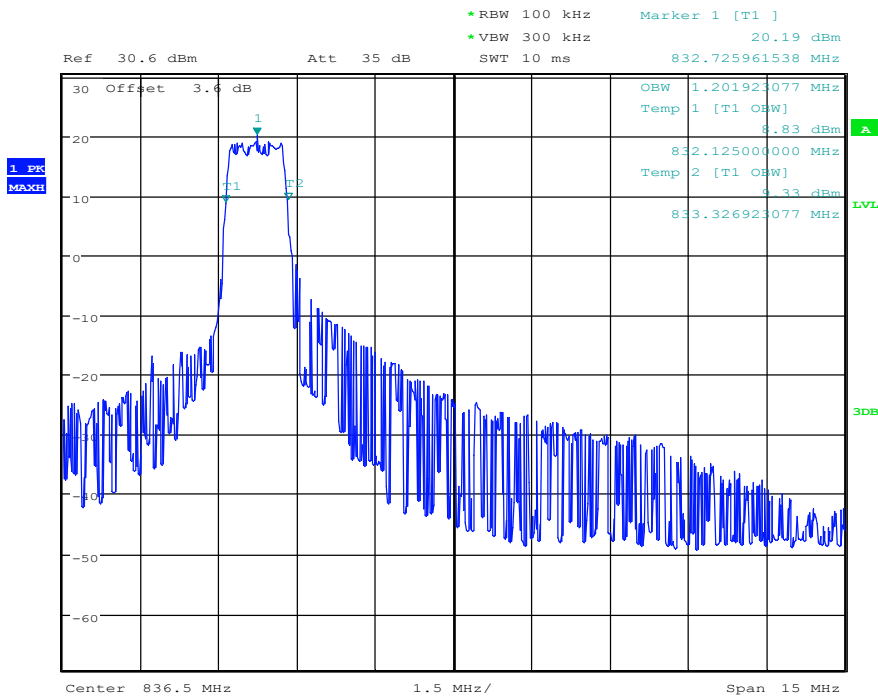

Band26-99% OBW-26915 Channel-10MHz Bandwidth-16QAM

Date: 26.DEC.2020 16:45:32

Band26-99% OBW-26915 Channel-10MHz Bandwidth-QPSK

Chongqing Academy of Information and Communication Technology

Address: No. 8,Yuma Road, Chayuan New City, Nan'an District, Chongqing, P. R. China,401336
Tel: 0086-23-88069965   FAX:0086-23-88608777