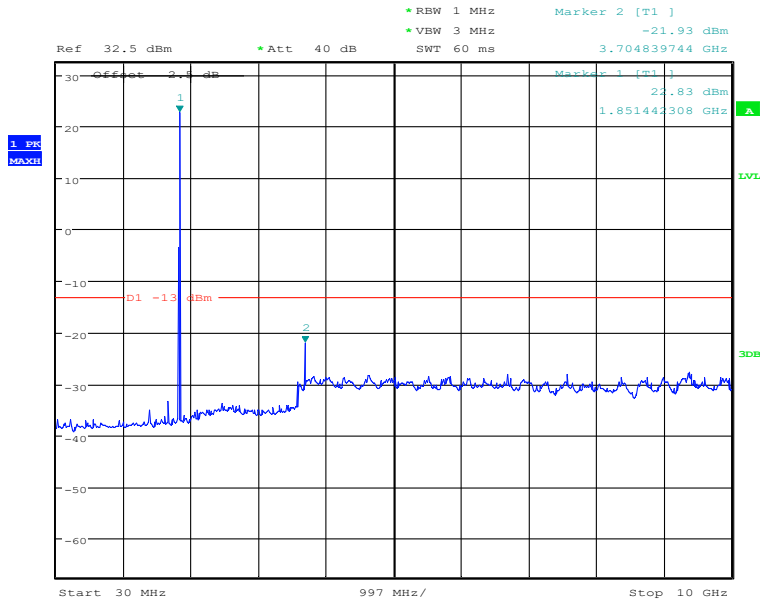

Report No.: I20W00023-WWAN_Rev1