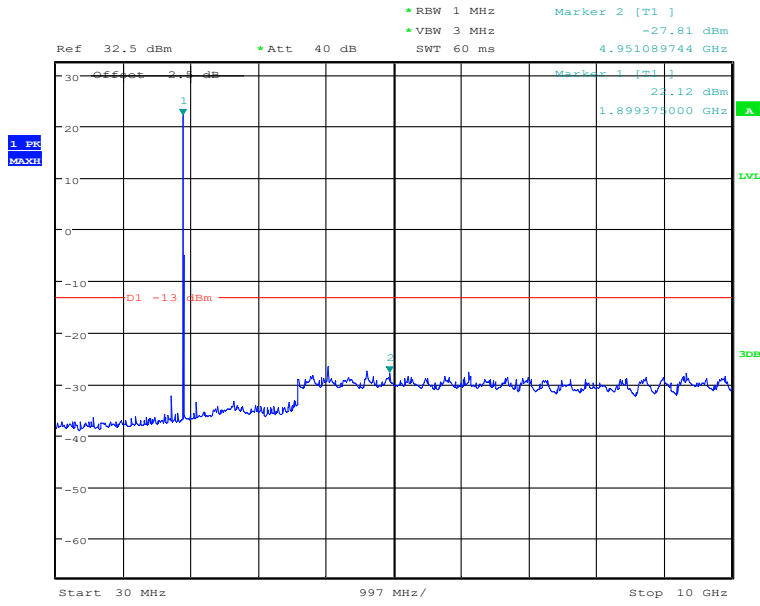

Report No.: I20W00023-WWAN_Rev1