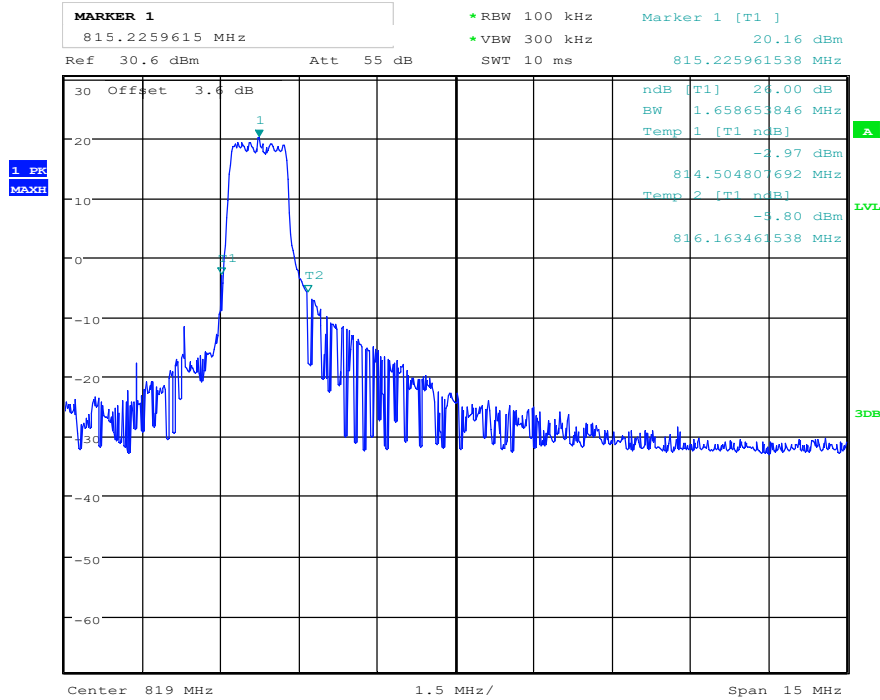

Report No.: I20W00023-WWAN_Rev1

Date: 26.DEC.2020 16:25:07