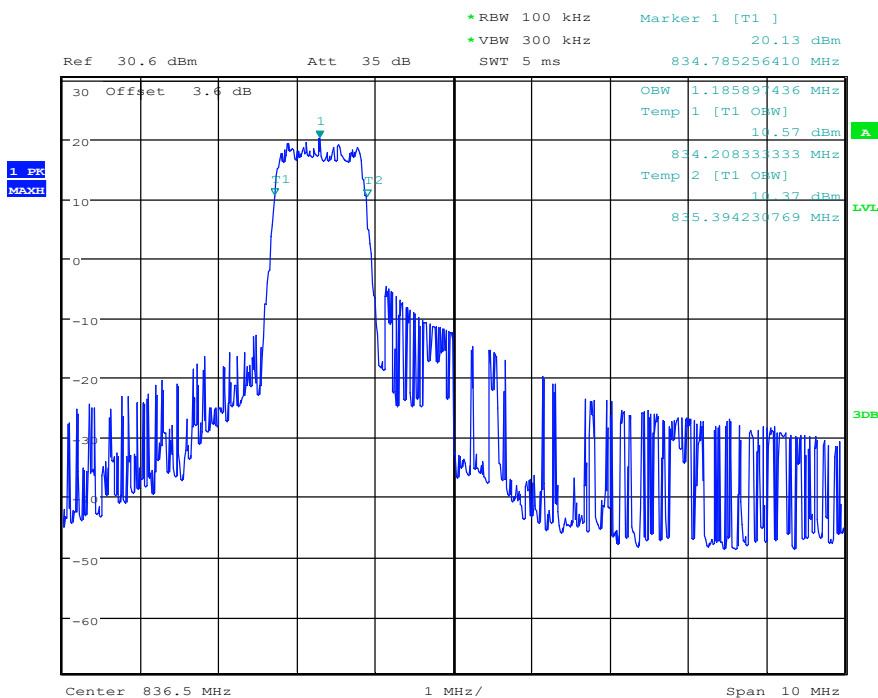

Band26-99% OBW-26915 Channel-5MHz Bandwidth-16QAM

Date: 26.DEC.2020 16:38:37

Band26-99% OBW-26915 Channel-5MHz Bandwidth-QPSK

Chongqing Academy of Information and Communication Technology

Address: No. 8,Yuma Road, Chayuan New City, Nan'an District, Chongqing, P. R. China,401336
Tel: 0086-23-88069965   FAX:0086-23-88608777