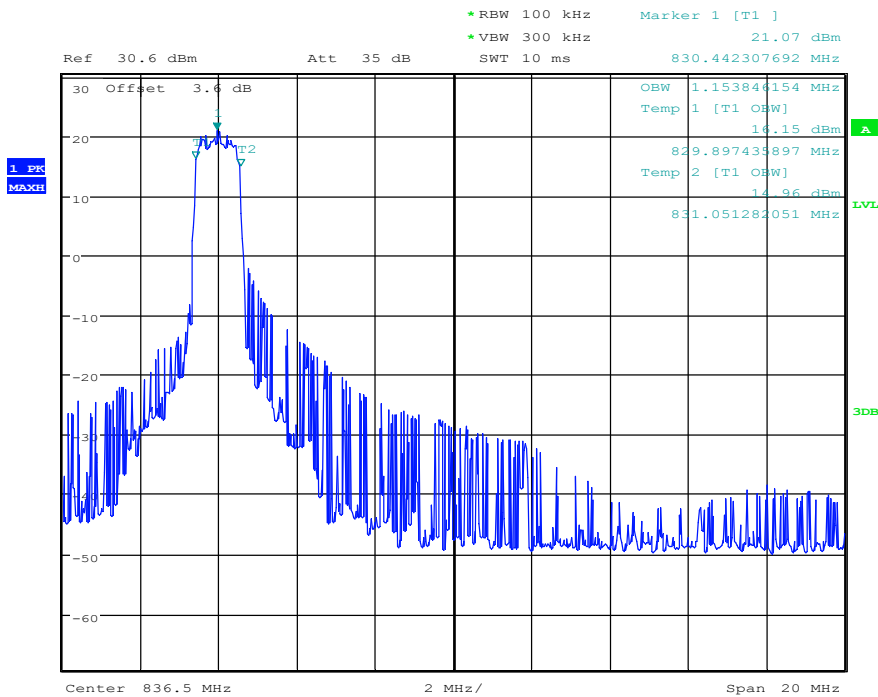

Band26-99% OBW-26915 Channel-15MHz Bandwidth-16QAM

Date: 26.DEC.2020 16:48:09

Band26-99% OBW-26915 Channel-15MHz Bandwidth-QPSK

Chongqing Academy of Information and Communication Technology

Address: No. 8,Yuma Road, Chayuan New City, Nan'an District, Chongqing, P. R. China,401336
Tel: 0086-23-88069965   FAX:0086-23-88608777