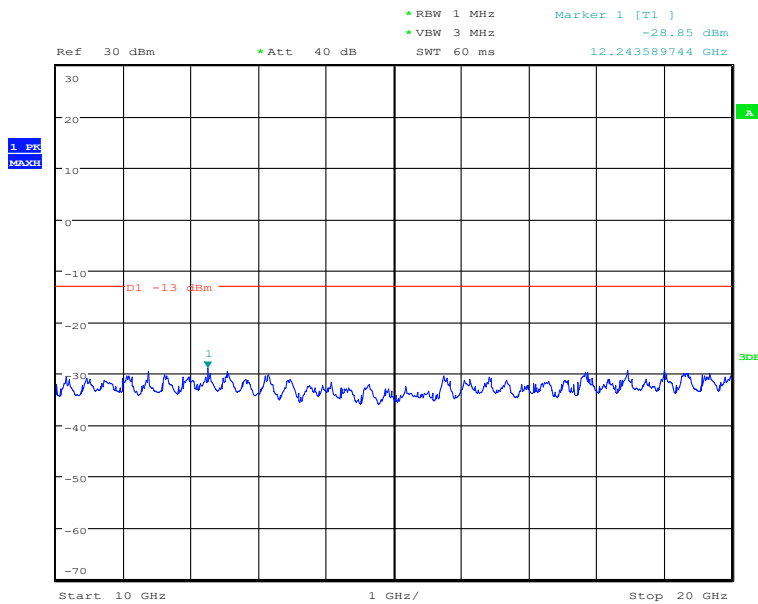

#### 30MHz to 10GHz, Mid Channel, Subcarrier (3.75kHz), QPSK, 1@0

Date: 27.DEC.2020 11:12:11