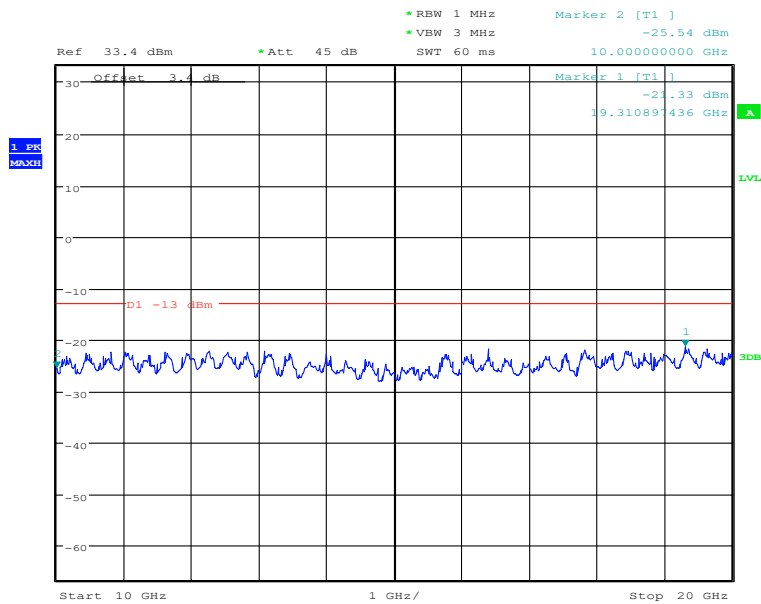

8PSK-Low channel-1850.2 MHz-1GHz to 10GHz

Date: 2.JAN.2021 04:53:46

8PSK- Low channel-1850.2 MHz-10GHz to 20GHz

Chongqing Academy of Information and Communication Technology

Address: No. 8,Yuma Road, Chayuan New City, Nan'an District, Chongqing, P. R. China,401336
Tel: 0086-23-88069965   FAX:0086-23-88608777