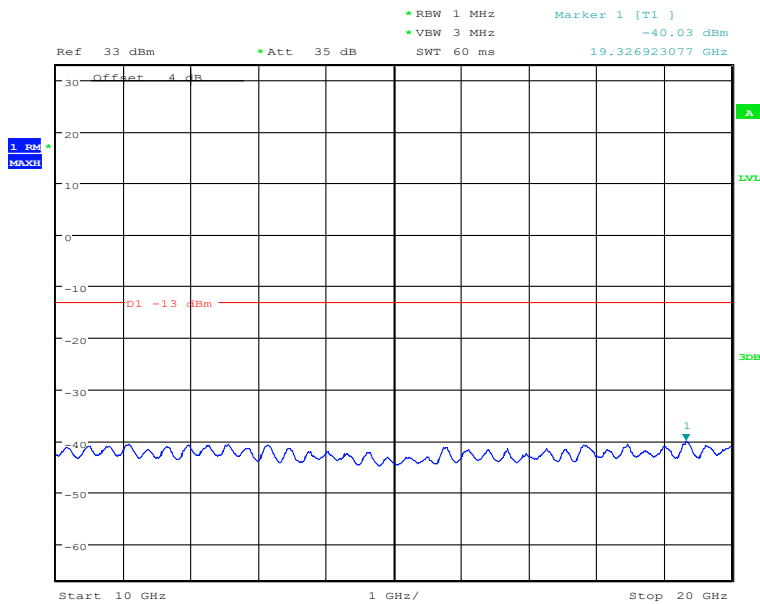

Band2-High Channel-3MHz Bandwidth-1GHz to 10GHz

Date: 29.DEC.2020 06:53:17

Band2-High Channel-3MHz Bandwidth-10GHz to 20GHz

Chongqing Academy of Information and Communication Technology

Address: No. 8, Yuma Road, Chayuan New City, Nan'an District, Chongqing, P. R. China, 401336
Tel: 0086-23-88069965   FAX: 0086-23-88608777