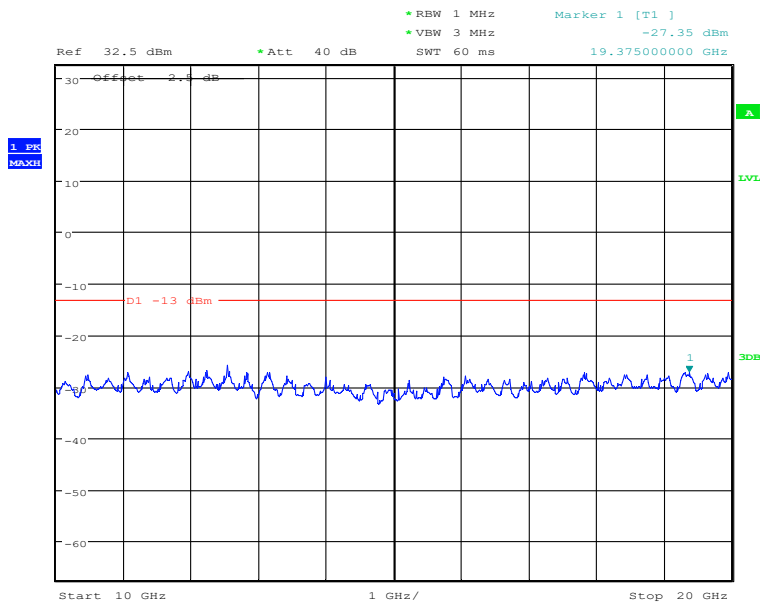

### Report No.: I20W00023-WWAN\_Rev1

Date: 22.DEC.2020 14:47:08

30MHz to 10GHz, Low Channel, Subcarrier (15kHz), QPSK, 1@0

Date: 22.DEC.2020 14:47:30

10GHz to 20GHz, Low Channel, Subcarrier (15kHz), QPSK, 1@0