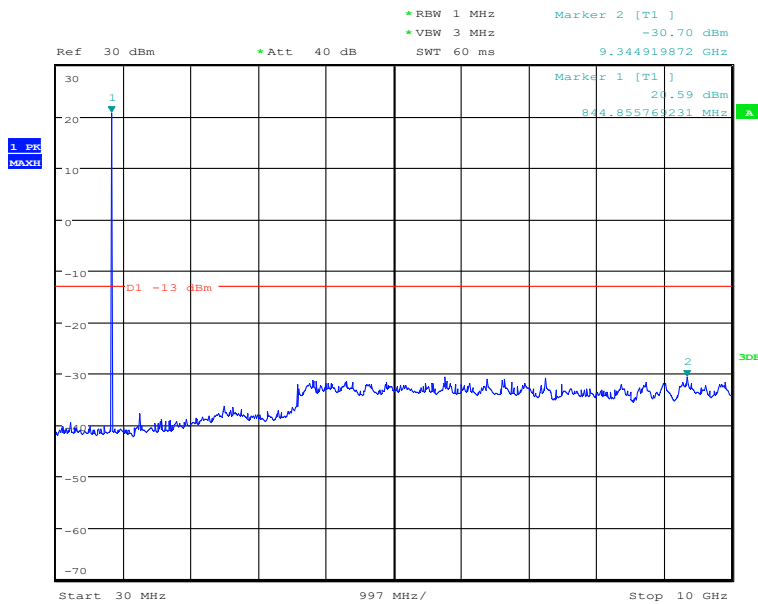

#### 30MHz to 10GHz, High Channel, Subcarrier (15kHz), QPSK, 12@0

Date: 27.DEC.2020 14:56:44