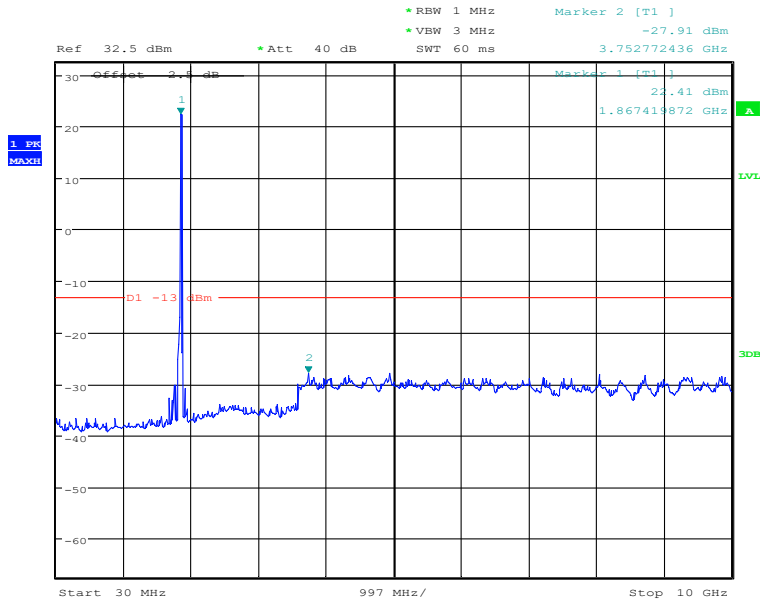

Report No.: I20W00023-WWAN_Rev1