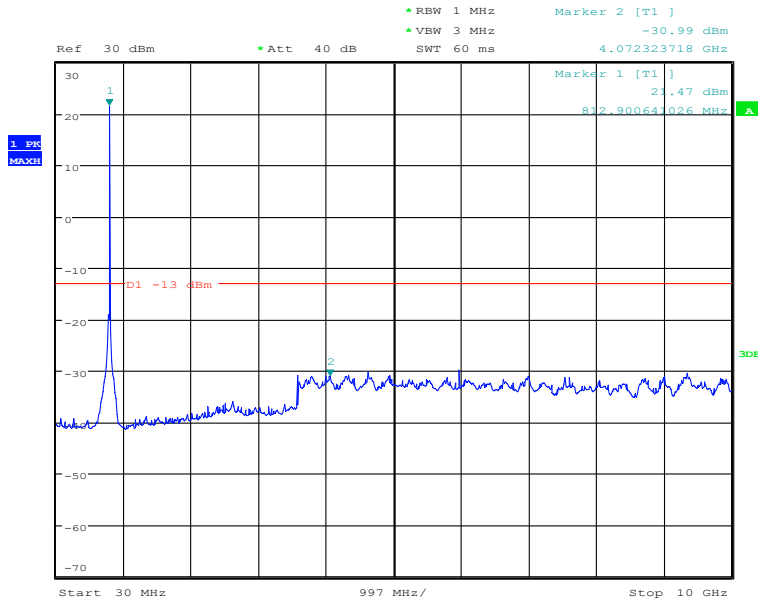

Report No.: I20W00023-WWAN_Rev1