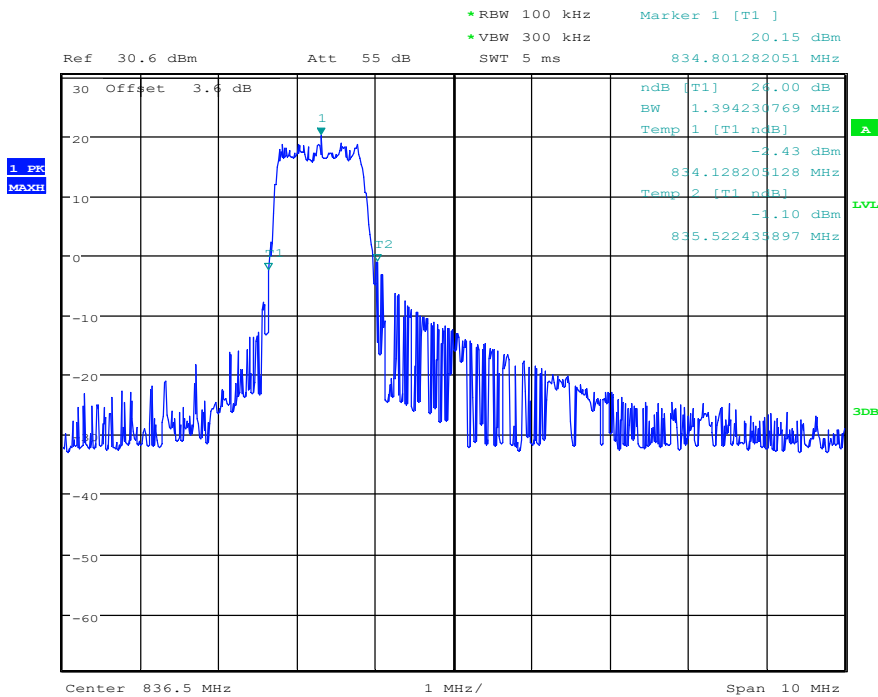

Band26-26dB OBW-26915 Channel-5MHz Bandwidth-16QAM

Date: 26.DEC.2020 16:39:46

Band26-26dB OBW-26915 Channel-5MHz Bandwidth-QPSK

Chongqing Academy of Information and Communication Technology

Address: No. 8,Yuma Road, Chayuan New City, Nan'an District, Chongqing, P. R. China,401336
Tel: 0086-23-88069965   FAX:0086-23-88608777