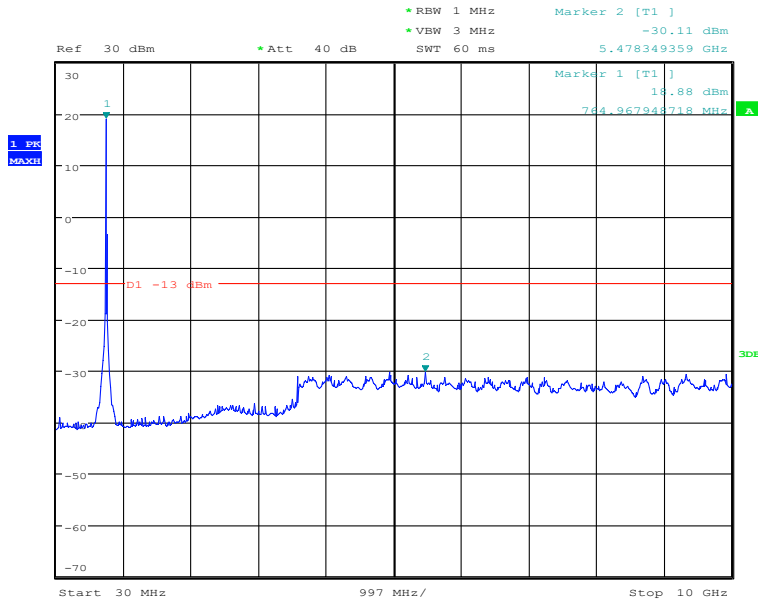

Report No.: I20W00023-WWAN_Rev1