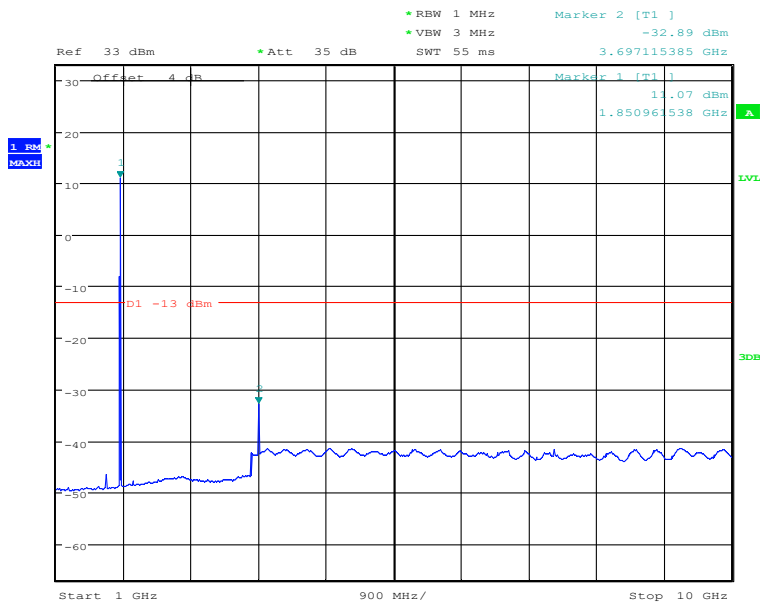

### Band2-Low Channel-1.4MHz Bandwidth-30MHz to 1GHz

Date: 29.DEC.2020 06:38:05