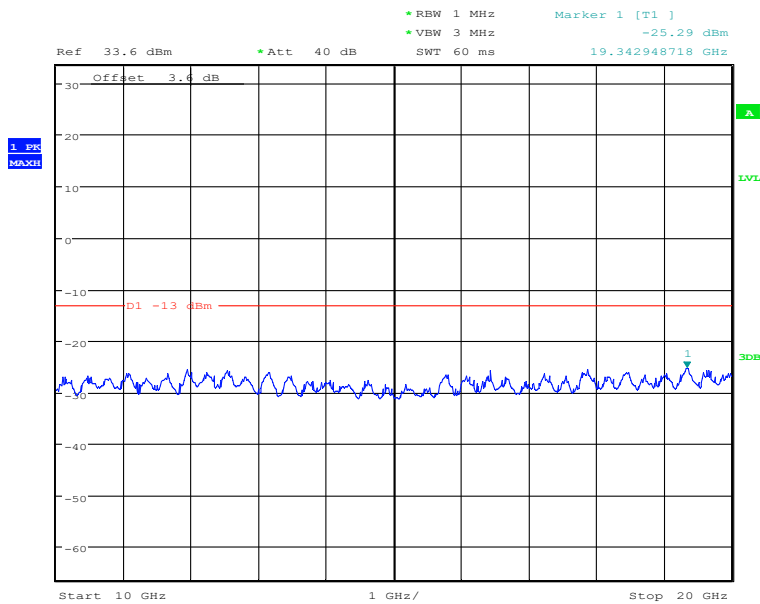

30MHz to 10GHz, Low Channel, Subcarrier (15kHz), QPSK, 12@0

Date: 30.DEC.2020 04:50:09

10GHz to 20GHz, Low Channel, Subcarrier (15kHz), QPSK, 12@0

Chongqing Academy of Information and Communication Technology

Address: No. 8,Yuma Road, Chayuan New City, Nan'an District, Chongqing, P. R. China,401336
Tel: 0086-23-88069965   FAX:0086-23-88608777