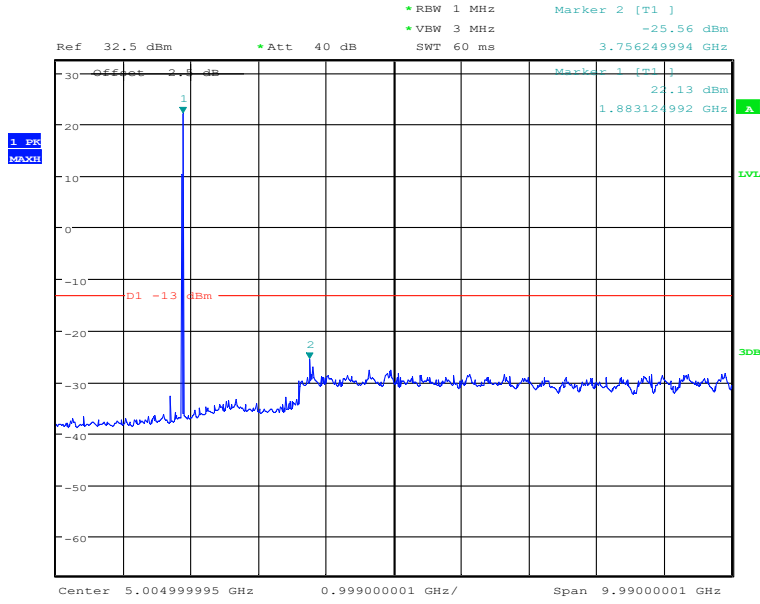

Report No.: I20W00023-WWAN_Rev1

Date: 22.DEC.2020 13:35:34