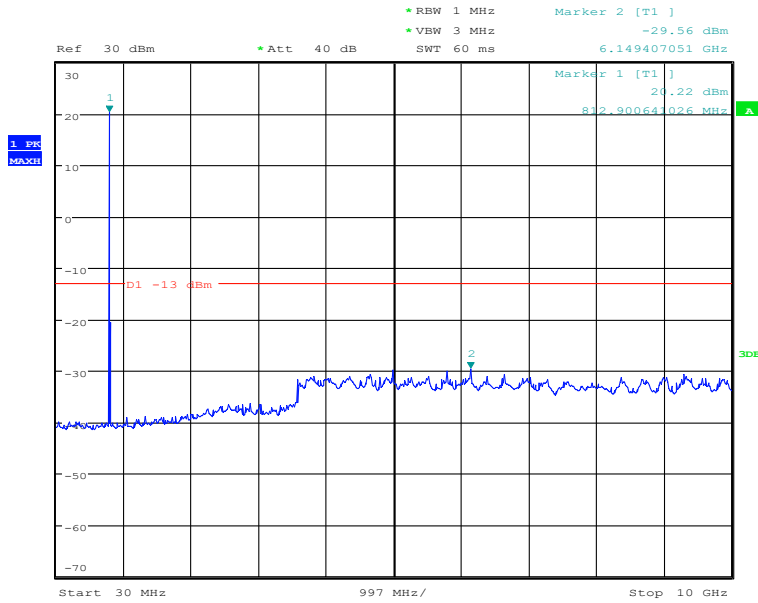

Report No.: I20W00023-WWAN_Rev1

Date: 27.DEC.2020 14:06:42