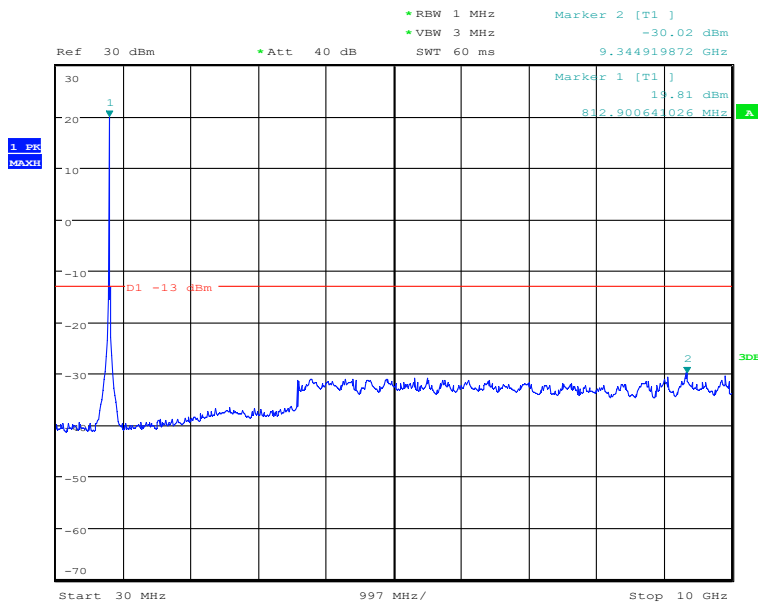

30MHz to 10GHz, Low Channel, Subcarrier (15kHz), BPSK, 1@0

Date: 27.DEC.2020 13:45:42

30MHz to 10GHz, Mid Channel, Subcarrier (3.75kHz), QPSK, 1@0

Chongqing Academy of Information and Communication Technology

Address: No. 8,Yuma Road, Chayuan New City, Nan'an District, Chongqing, P. R. China,401336
Tel: 0086-23-88069965   FAX:0086-23-88608777