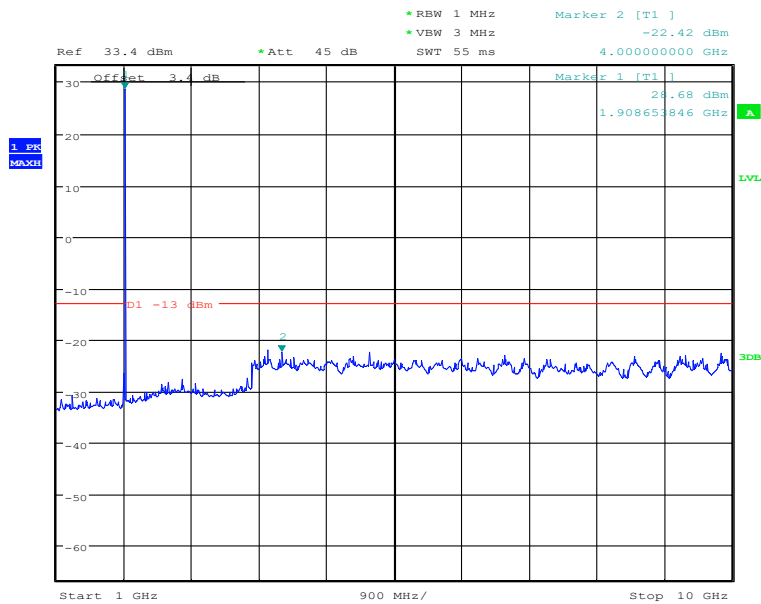

GMSK-High channel-1909.8 MHz-30MHz to 1GHz

Date: 2.JAN.2021 04:49:01

GMSK-High channel-1909.8 MHz-1GHz to 10GHz

Chongqing Academy of Information and Communication Technology

Address: No. 8,Yuma Road, Chayuan New City, Nan'an District, Chongqing, P. R. China,401336
Tel: 0086-23-88069965   FAX:0086-23-88608777