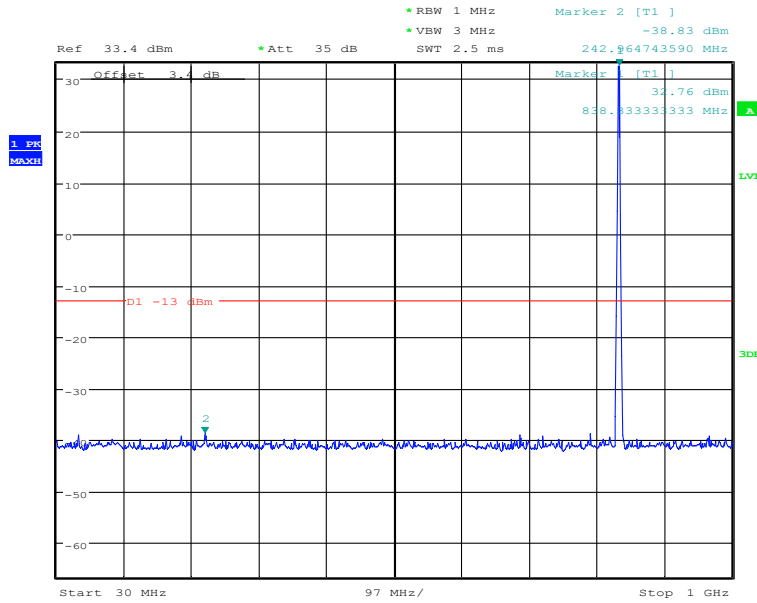

Report No.: I20W00023-WWAN_Rev1

Date: 2.JAN.2021 04:35:25