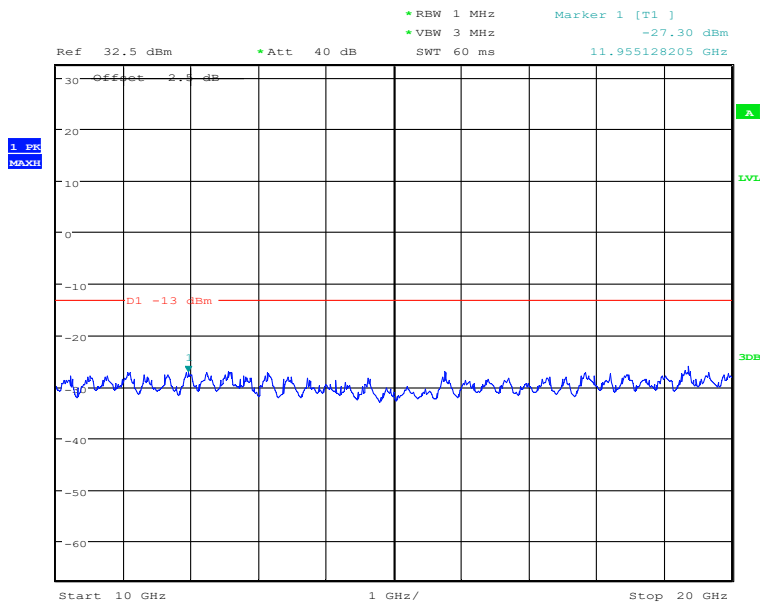

Date: 22.DEC.2020 13:48:29

30MHz to 10GHz, High Channel, Subcarrier (3.75kHz), QPSK, 1@0