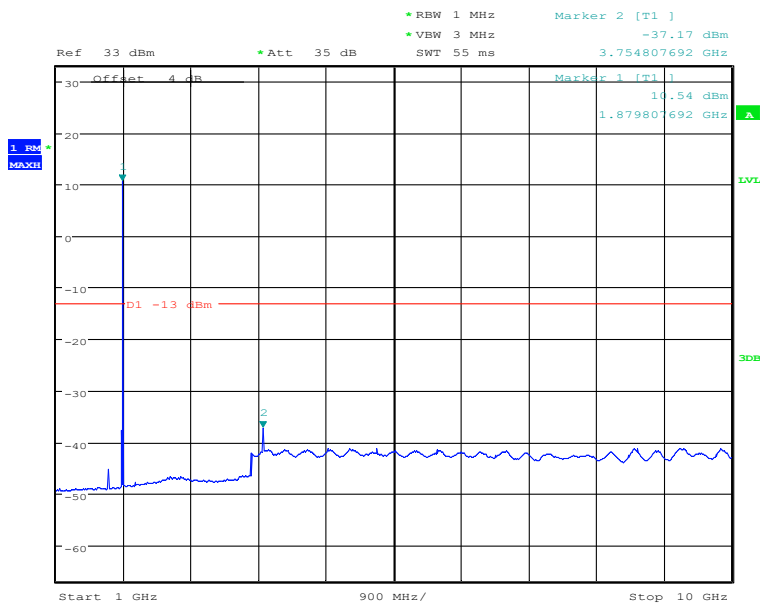

Report No.: I20W00023-WWAN_Rev1

Date: 29.DEC.2020 07:25:21