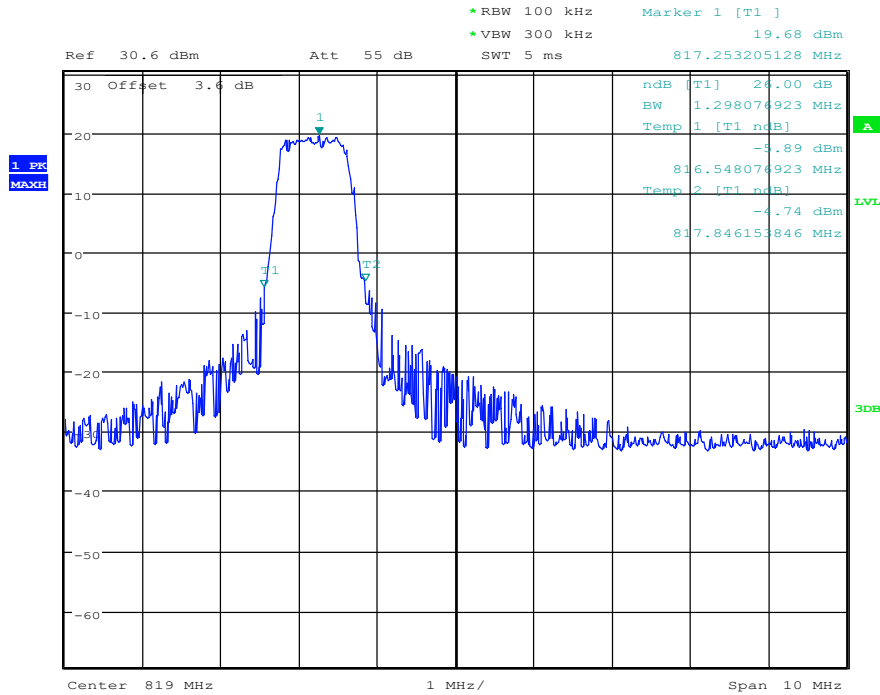

Report No.: I20W00023-WWAN_Rev1

Date: 26.DEC.2020 16:22:12