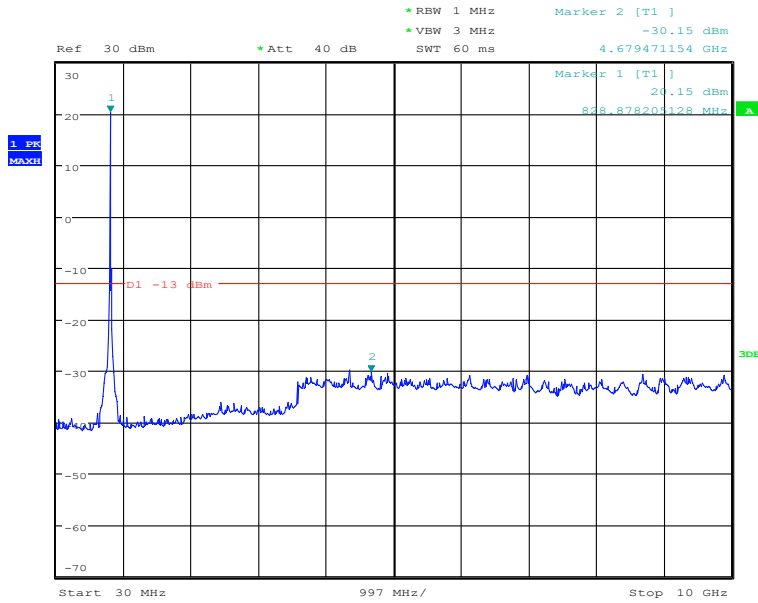

Report No.: I20W00023-WWAN_Rev1