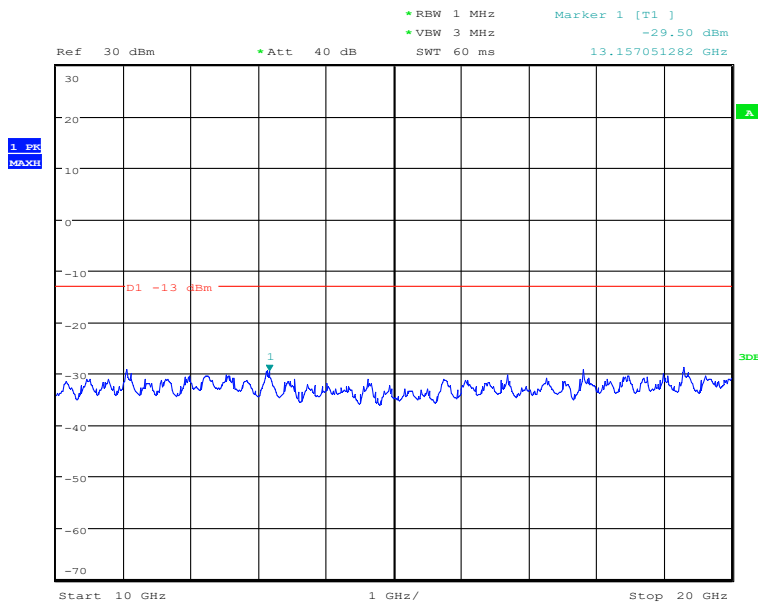

30MHz to 10GHz, High Channel, Subcarrier (15kHz), BPSK, 1@0

Date: 27.DEC.2020 13:05:13

10GHz to 20GHz, High Channel, Subcarrier (15kHz), BPSK, 1@0

Chongqing Academy of Information and Communication Technology

Address: No. 8,Yuma Road, Chayuan New City, Nan'an District, Chongqing, P. R. China,401336
Tel: 0086-23-88069965   FAX:0086-23-88608777