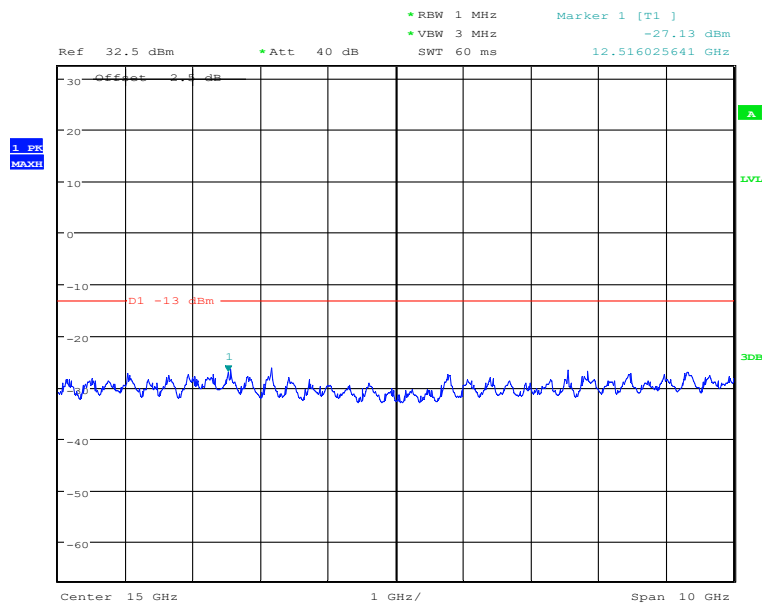

Date: 22.DEC.2020 13:22:01

30MHz to 10GHz, Low Channel, Subcarrier (3.75kHz), QPSK, 1@0