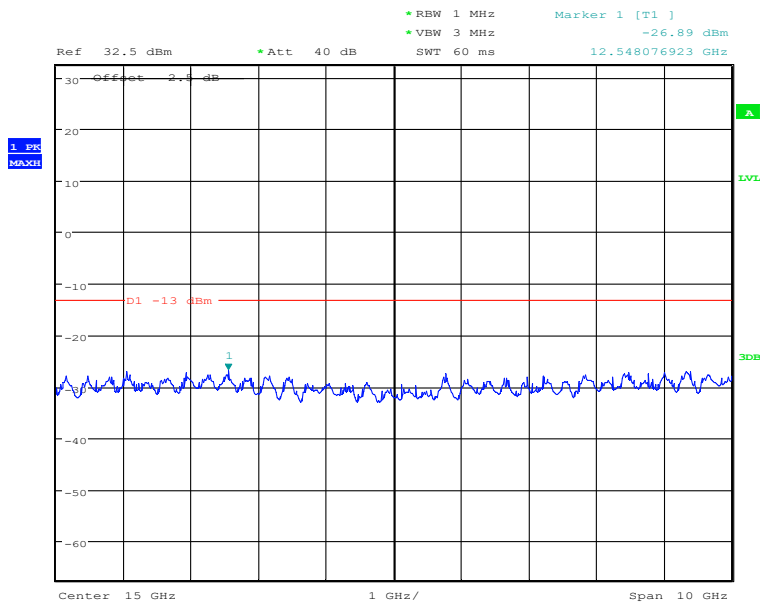

Date: 22.DEC.2020 13:28:04

30MHz to 10GHz, Low Channel, Subcarrier (15kHz), QPSK, 12@0