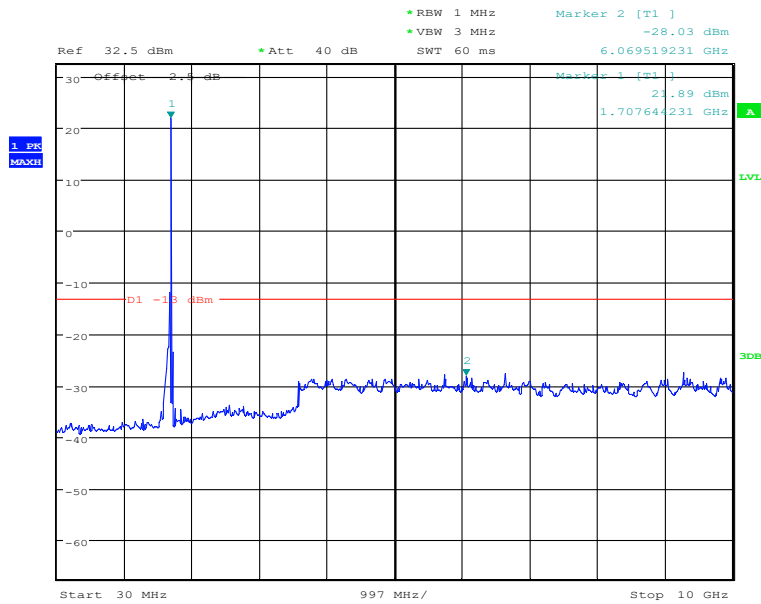

Report No.: I20W00023-WWAN_Rev1

5.3.4 NB-IoT B4 Conducted Spurious Emission Results