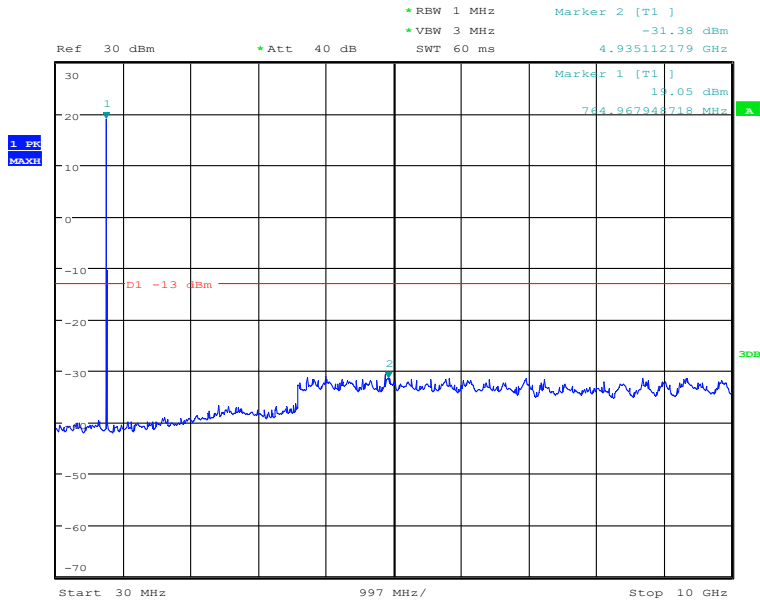

Report No.: I20W00023-WWAN_Rev1

Date: 27.DEC.2020 11:42:20