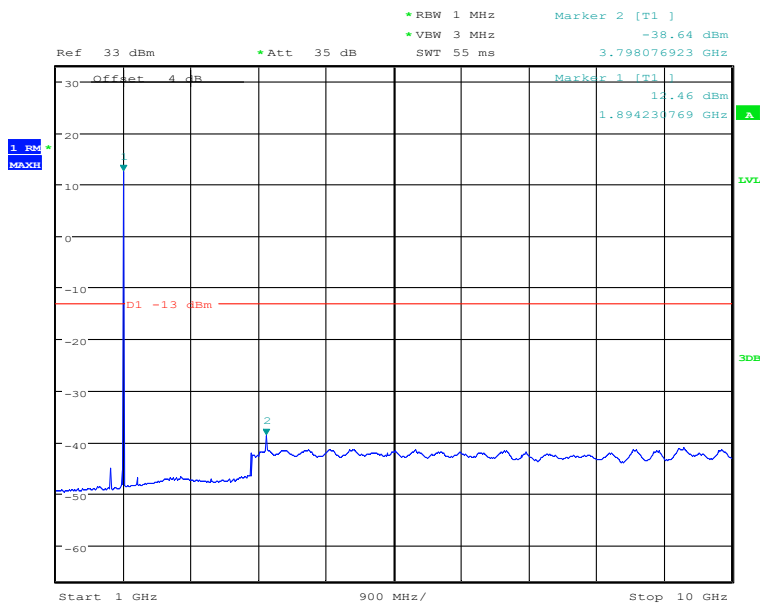

Report No.: I20W00023-WWAN_Rev1

Date: 29.DEC.2020 07:04:37