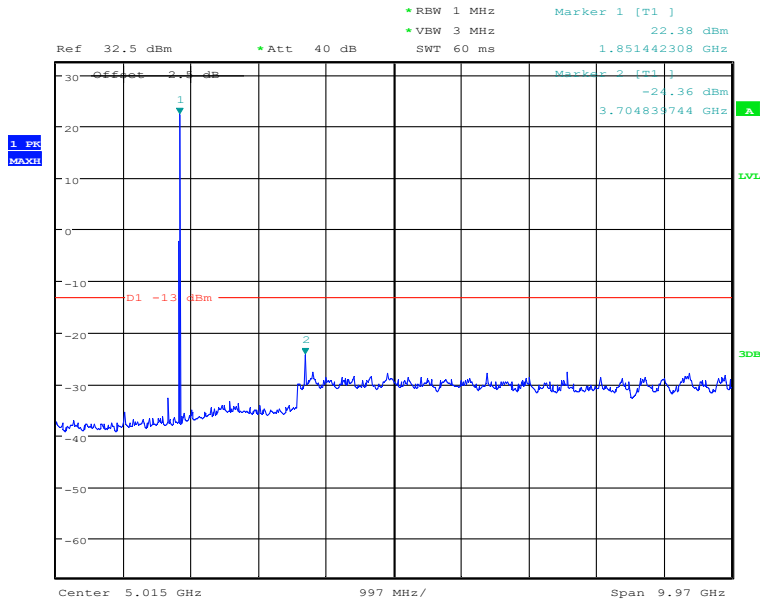

Report No.: I20W00023-WWAN_Rev1

Date: 22.DEC.2020 13:25:46