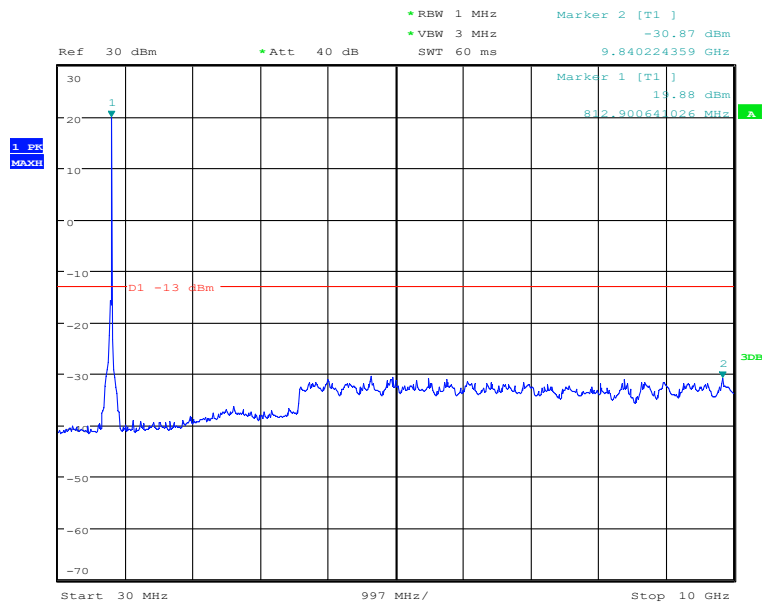

Date: 30.DEC.2020 04:58:59

30MHz to 10GHz, Low Channel, Subcarrier (3.75kHz), QPSK, 1@0