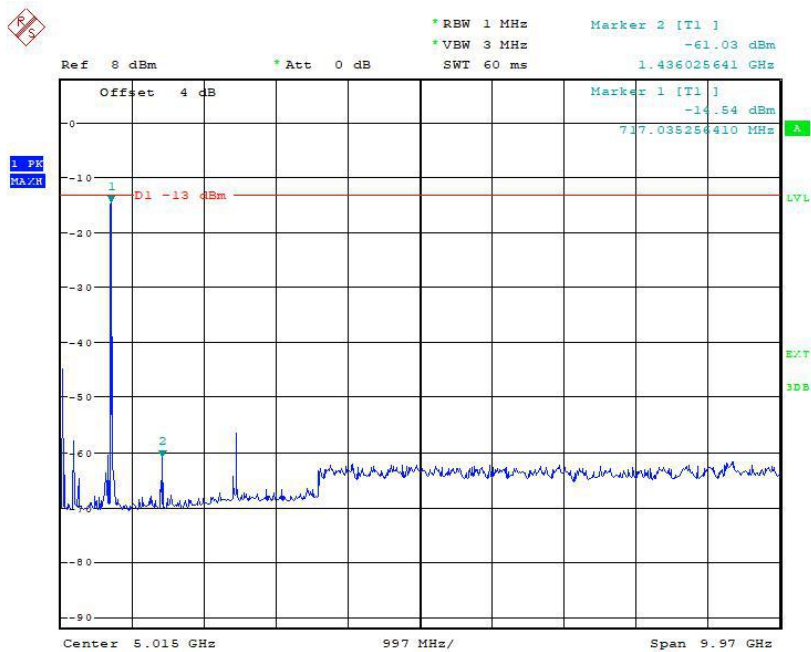

### Report No.: I20W00023-WWAN\_Rev1

Date: 28.MAY.2020 22:03:36

30MHz to 10GHz, High Channel, Subcarrier (3.75kHz), QPSK, 1@0

Date: 28.MAY.2020 22:03:36

10GHz to 20GHz, High Channel, Subcarrier (3.75kHz), QPSK, 1@0