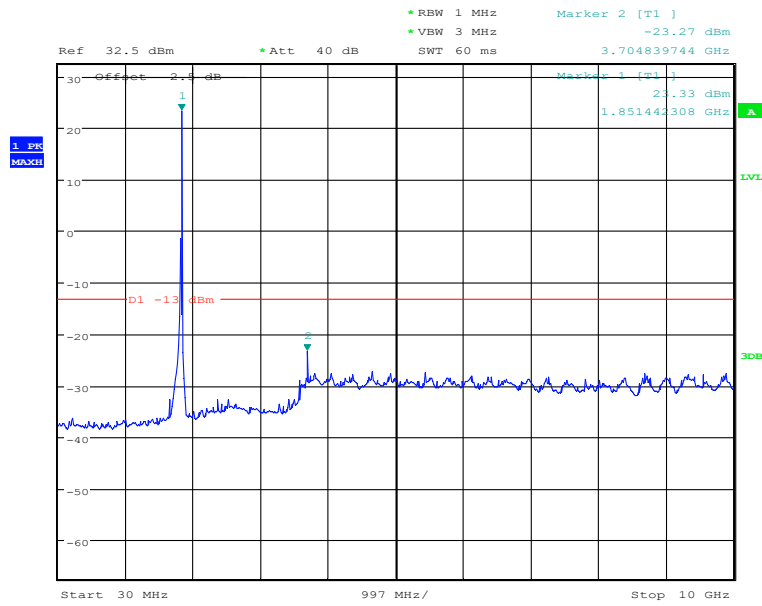

Report No.: I20W00023-WWAN_Rev1

5.3.3 NB-IoT B2 Conducted Spurious Emission Results