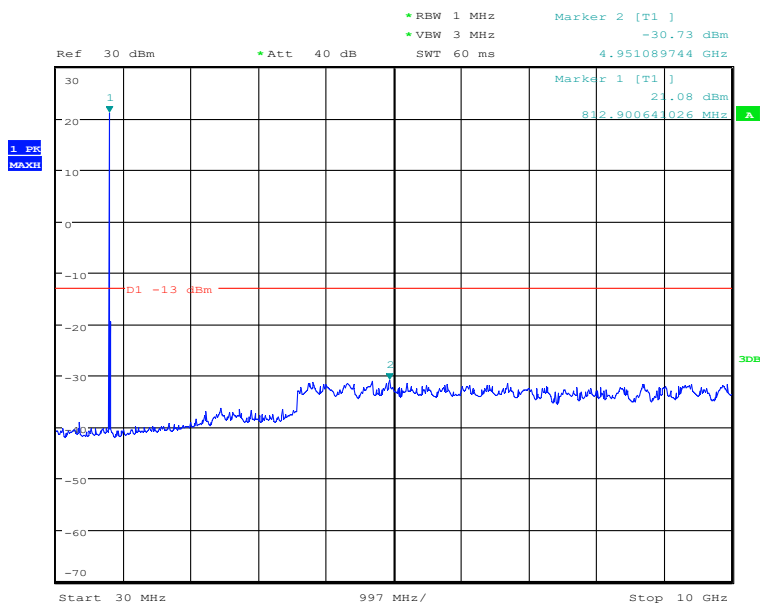

### 30MHz to 10GHz, Low Channel, Subcarrier (15kHz), QPSK, 12@0

Date: 27.DEC.2020 14:32:55