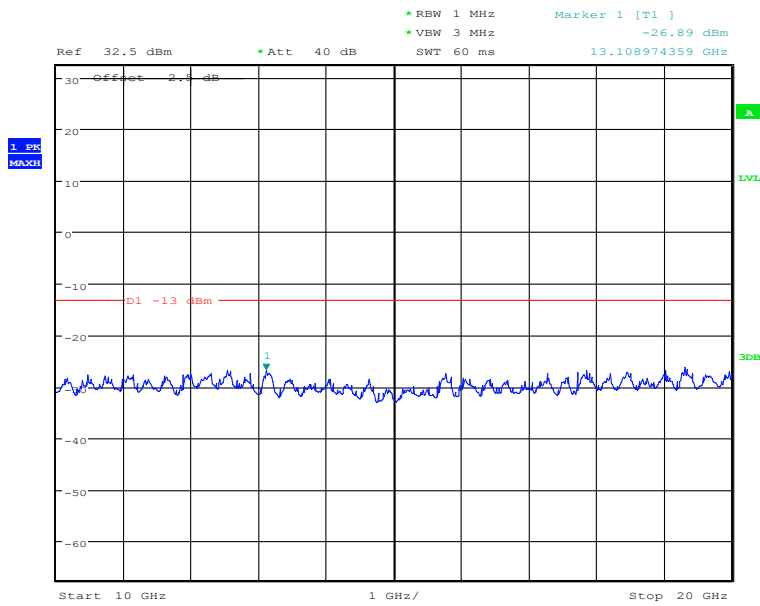

30MHz to 10GHz, Low Channel, Subcarrier (15kHz), BPSK, 1@0

Date: 22.DEC.2020 13:26:23

10GHz to 20GHz, Low Channel, Subcarrier (15kHz), BPSK, 1@0

Chongqing Academy of Information and Communication Technology

Address: No. 8,Yuma Road, Chayuan New City, Nan'an District, Chongqing, P. R. China,401336
Tel: 0086-23-88069965   FAX:0086-23-88608777