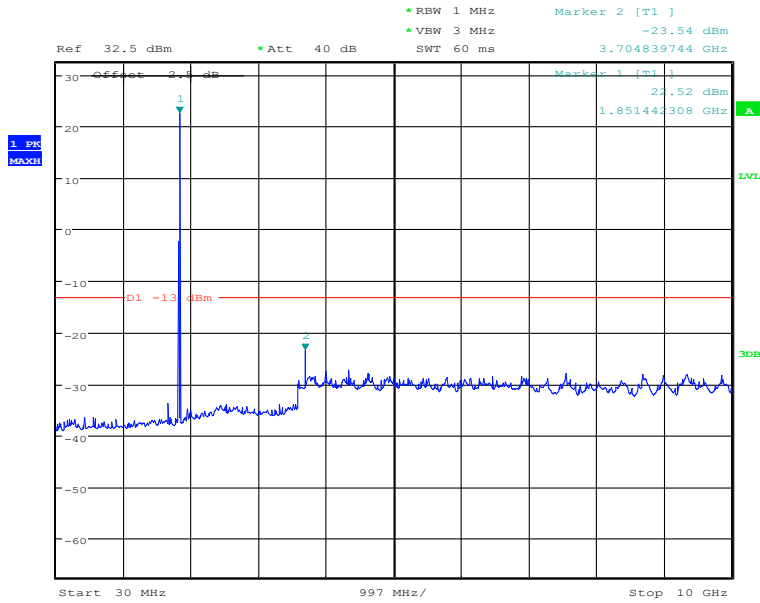

Report No.: I20W00023-WWAN_Rev1