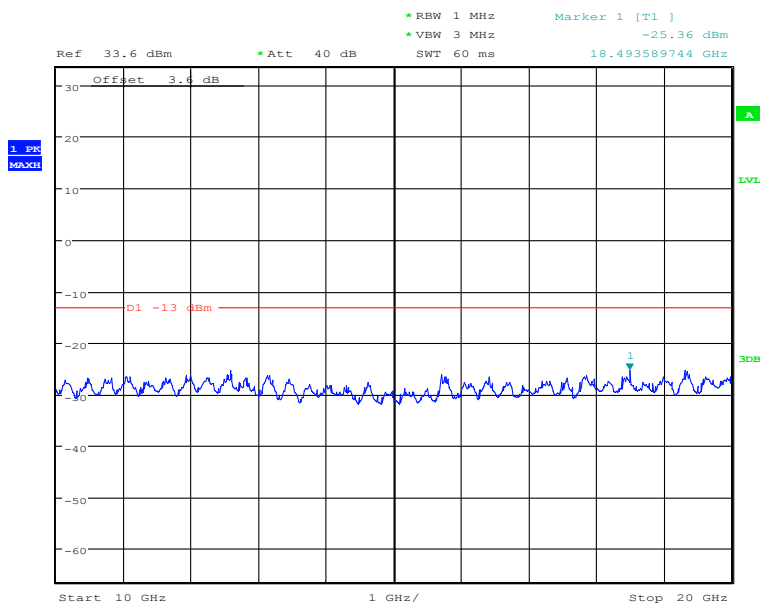

Date: 27.DEC.2020 13:06:32

30MHz to 10GHz, High Channel, Subcarrier (15kHz), QPSK, 12@0