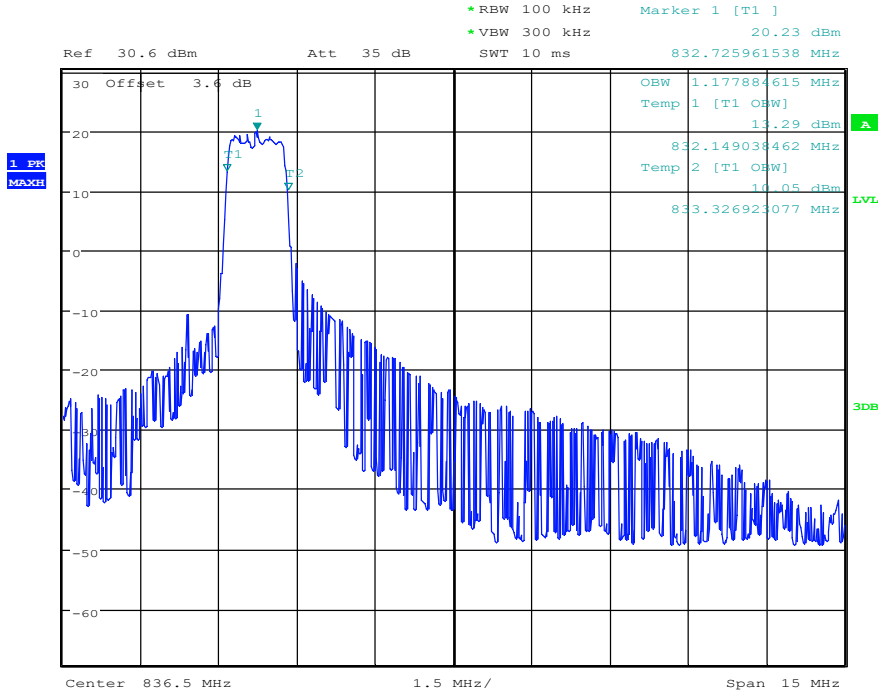

Report No.: I20W00023-WWAN_Rev1

Date: 26.DEC.2020 16:44:03