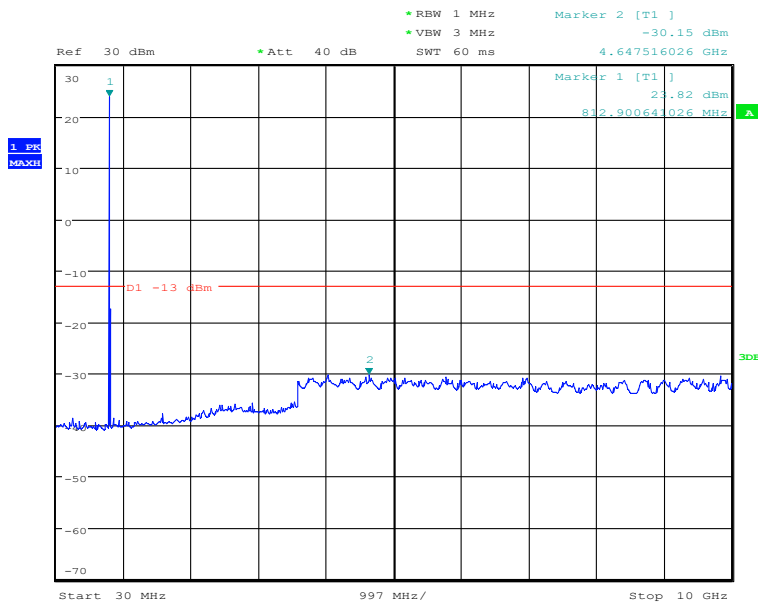

#### 30MHz to 10GHz, High Channel, Subcarrier (15kHz), QPSK, 1@0

Date: 27.DEC.2020 14:04:53