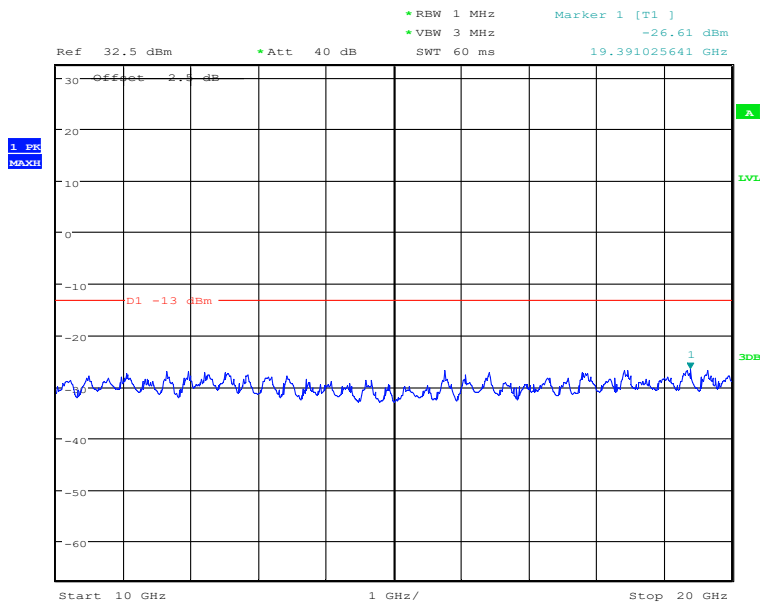

Date: 22.DEC.2020 15:15:54

30MHz to 10GHz, High Channel, Subcarrier (3.75kHz), BPSK, 1@0