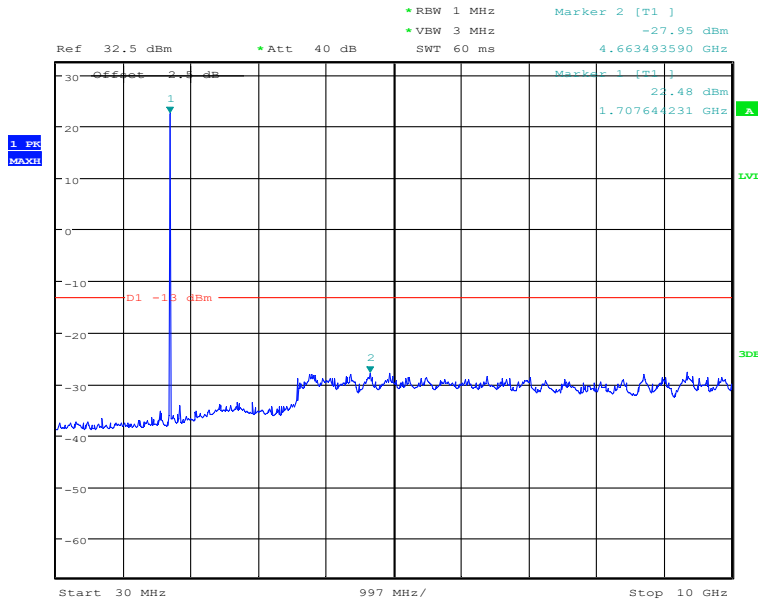

Report No.: I20W00023-WWAN_Rev1

Date: 22.DEC.2020 14:49:35