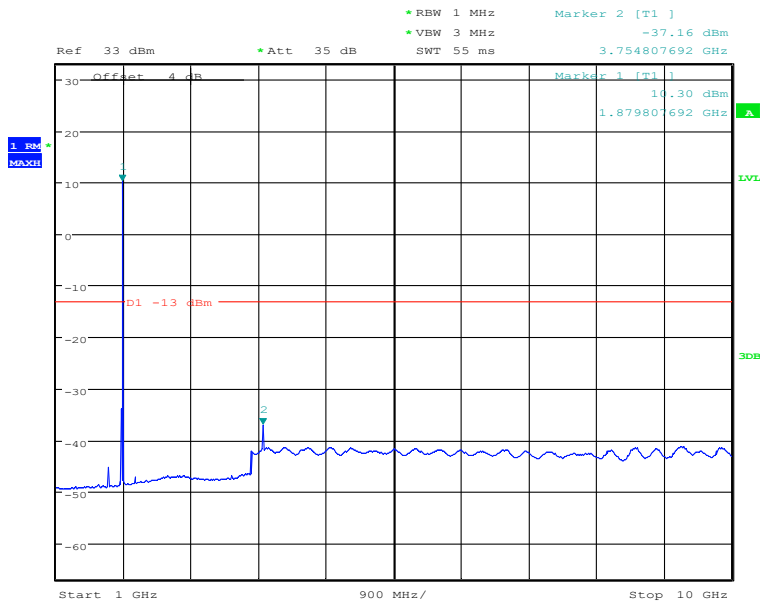

Report No.: I20W00023-WWAN_Rev1

Date: 29.DEC.2020 07:30:05