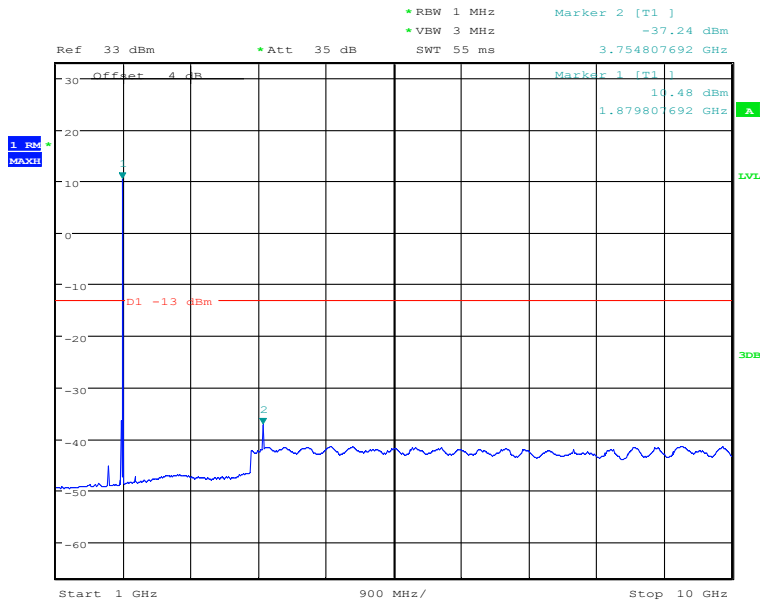

Band2-Middle Channel-15MHz Bandwidth-30MHz to 1GHz

Date: 29.DEC.2020 07:30:42

Band2-Middle Channel-15MHz Bandwidth-1GHz to 10GHz

Chongqing Academy of Information and Communication Technology

Address: No. 8,Yuma Road, Chayuan New City, Nan'an District, Chongqing, P. R. China,401336
Tel: 0086-23-88069965   FAX:0086-23-88608777