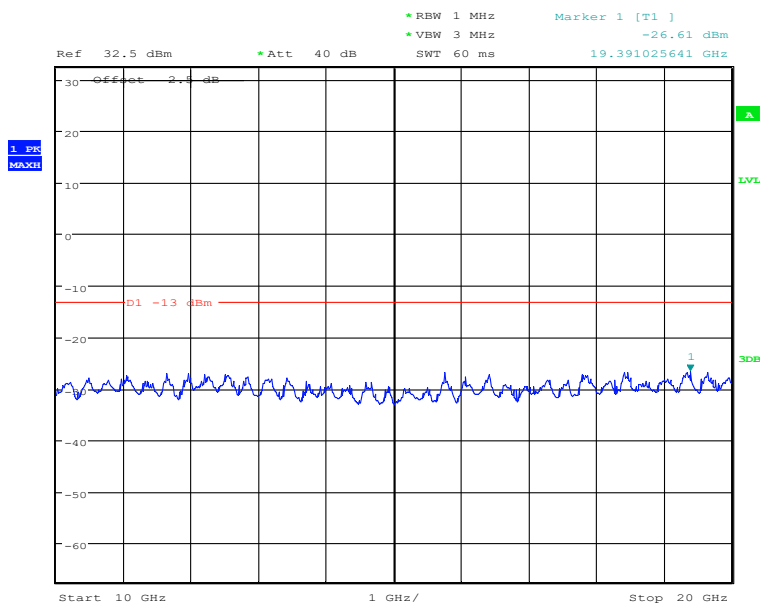

30MHz to 10GHz, High Channel, Subcarrier (15kHz), BPSK, 1@0

Date: 22.DEC.2020 15:16:14

10GHz to 20GHz, High Channel, Subcarrier (15kHz), BPSK, 1@0

Chongqing Academy of Information and Communication Technology

Address: No. 8,Yuma Road, Chayuan New City, Nan'an District, Chongqing, P. R. China,401336

Tel: 0086-23-88069965

FAX:0086-23-88608777