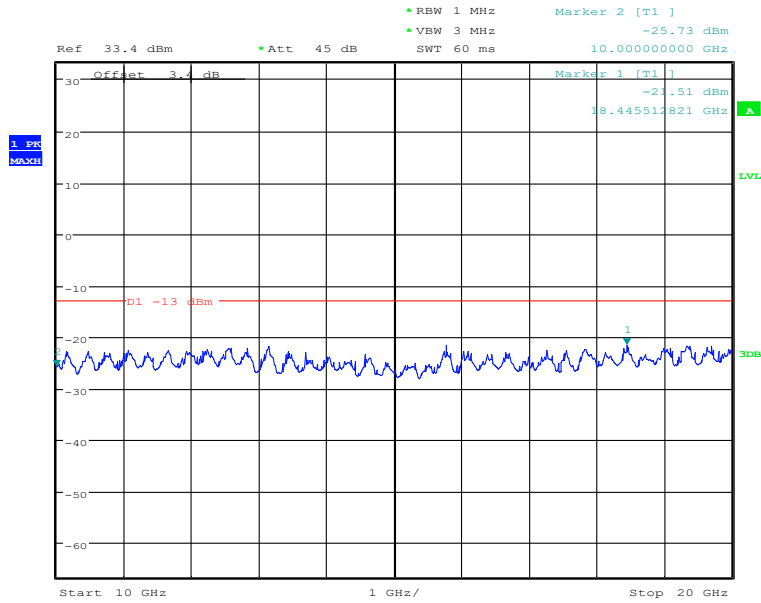

Report No.: I20W00023-WWAN_Rev1

Date: 2.JAN.2021 04:49:16