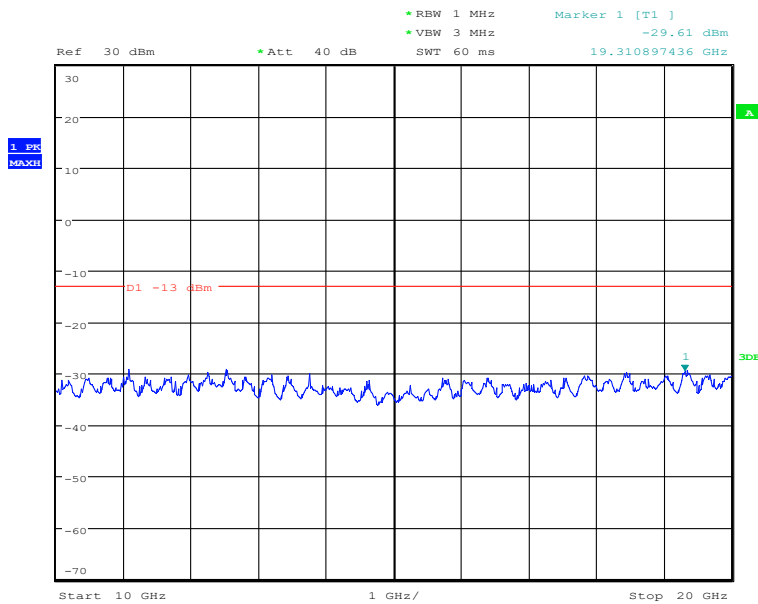

30MHz to 10GHz, Low Channel, Subcarrier (15kHz), BPSK, 1@0

Date: 27.DEC.2020 10:57:22

10GHz to 20GHz, Low Channel, Subcarrier (15kHz), BPSK, 1@0

Chongqing Academy of Information and Communication Technology

Address: No. 8,Yuma Road, Chayuan New City, Nan'an District, Chongqing, P. R. China,401336
Tel: 0086-23-88069965 FAX:0086-23-88608777