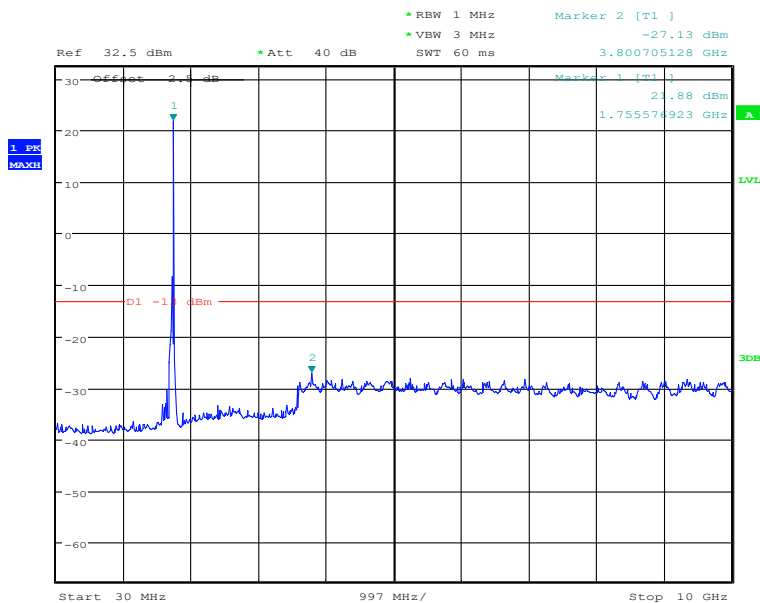

Report No.: I20W00023-WWAN_Rev1

Date: 22.DEC.2020 15:15:54