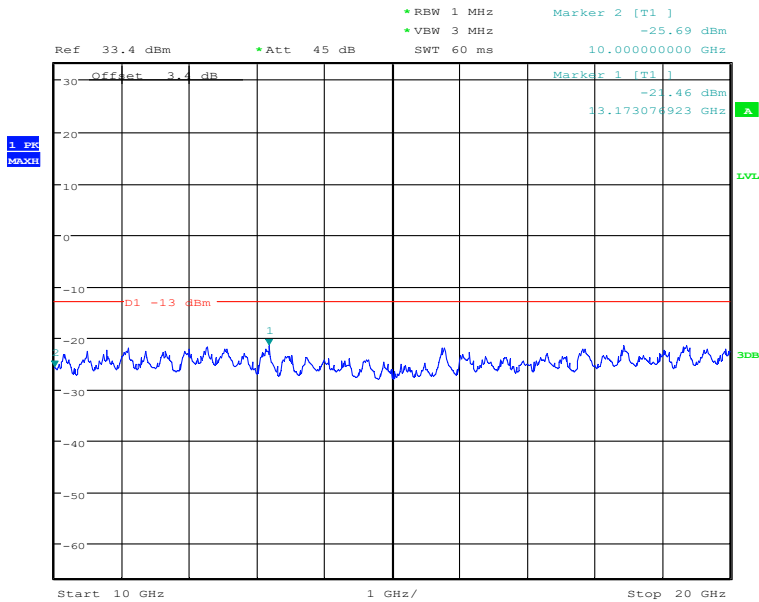

8PSK-High channel-1909.8 MHz-1GHz to 10GHz

Date: 2.JAN.2021 04:54:28

8PSK-High channel-1909.8 MHz-10GHz to 20GHz

Chongqing Academy of Information and Communication Technology

Address: No. 8,Yuma Road, Chayuan New City, Nan'an District, Chongqing, P. R. China,401336
Tel: 0086-23-88069965   FAX:0086-23-88608777