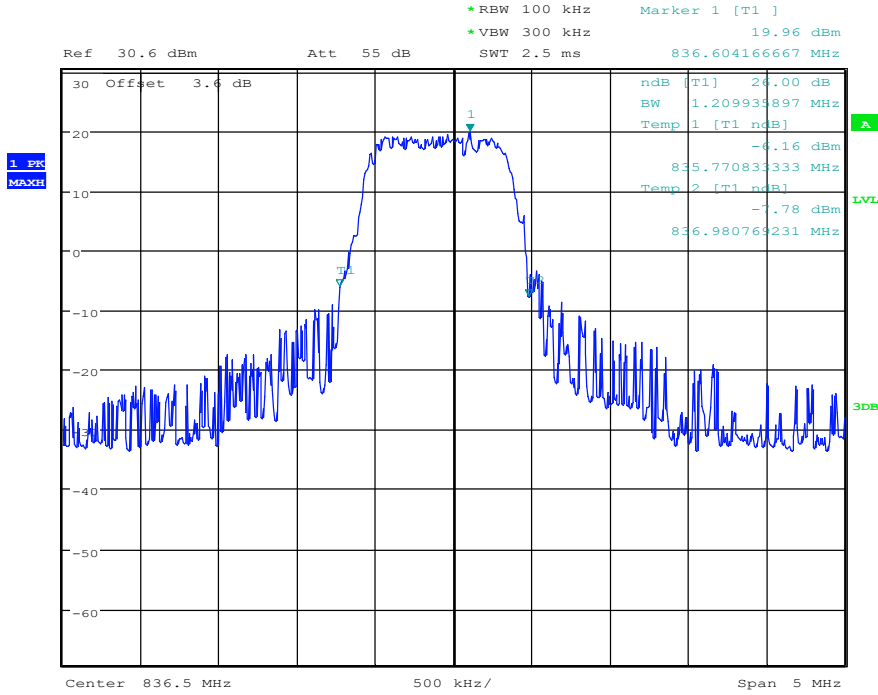

Report No.: I20W00023-WWAN_Rev1

Date: 26.DEC.2020 16:31:28