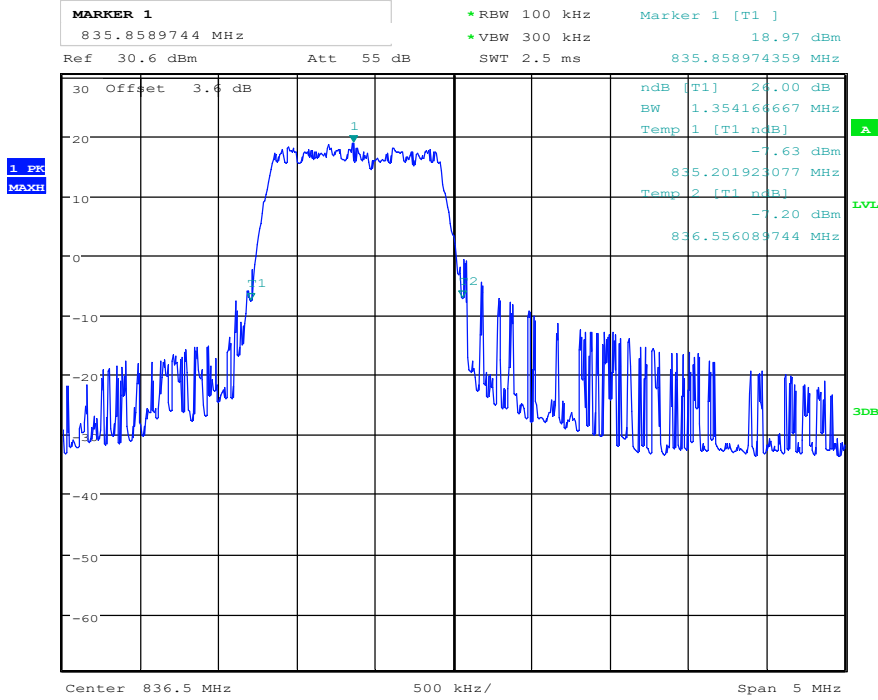

Report No.: I20W00023-WWAN_Rev1

Date: 26.DEC.2020 16:34:58