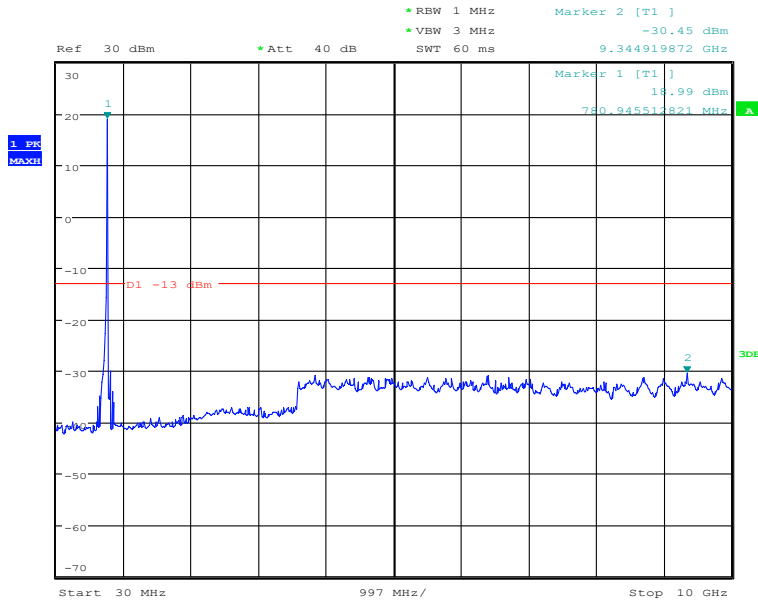

Report No.: I20W00023-WWAN_Rev1