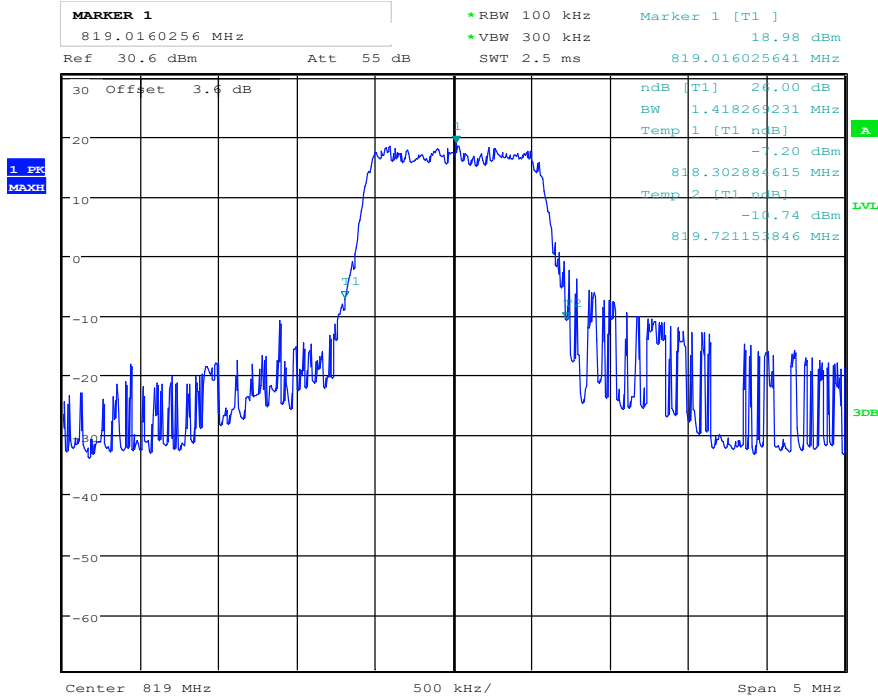

Band26-26dB OBW-26740 Channel-1.4MHz Bandwidth-16QAM

Date: 26.DEC.2020 16:14:18

Band26-26dB OBW-26740 Channel-1.4MHz Bandwidth-QPSK

Chongqing Academy of Information and Communication Technology

Address: No. 8,Yuma Road, Chayuan New City, Nan'an District, Chongqing, P. R. China,401336
Tel: 0086-23-88069965   FAX:0086-23-88608777