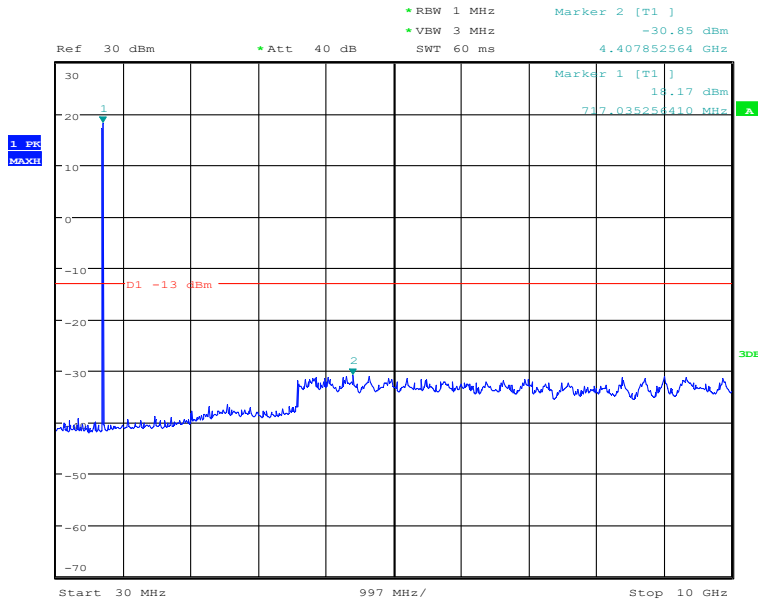

Report No.: I20W00023-WWAN_Rev1