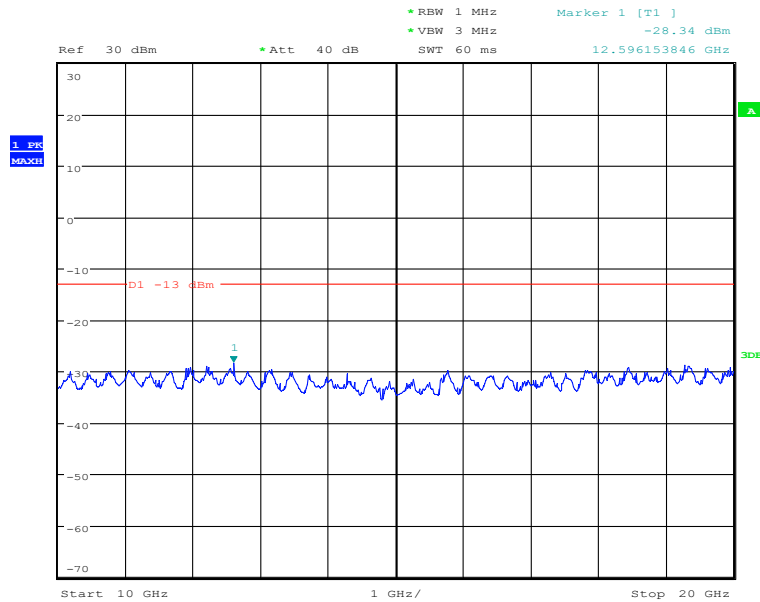

### 5.3.5 NB-IoT B12 Conducted Spurious Emission Results

Date: 27.DEC.2020 11:01:46

30MHz to 10GHz, Low Channel, Subcarrier (3.75kHz), QPSK, 1@0

Date: 27.DEC.2020 11:00:56

10GHz to 20GHz, Low Channel, Subcarrier (3.75kHz), QPSK, 1@0