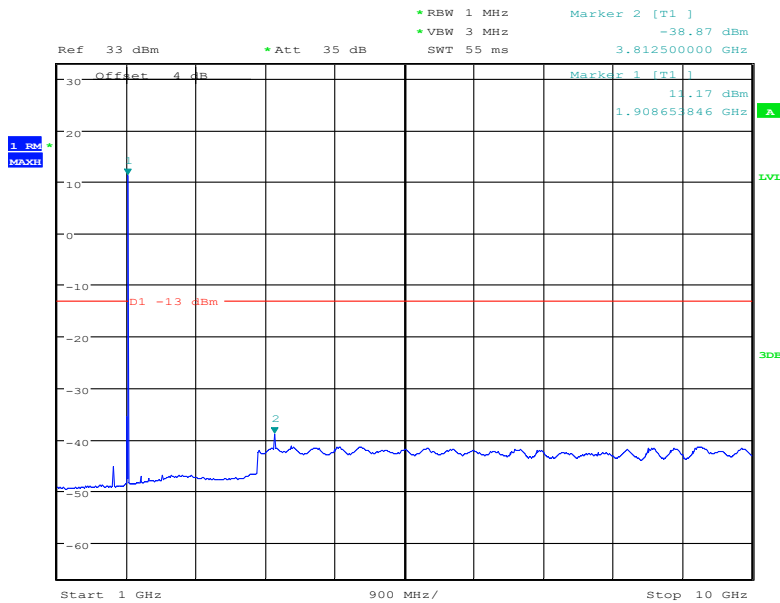

Band2-High Channel-1.4MHz Bandwidth-30MHz to 1GHz

Date: 29.DEC.2020 06:44:52

Band2-High Channel-1.4MHz Bandwidth-1GHz to 10GHz