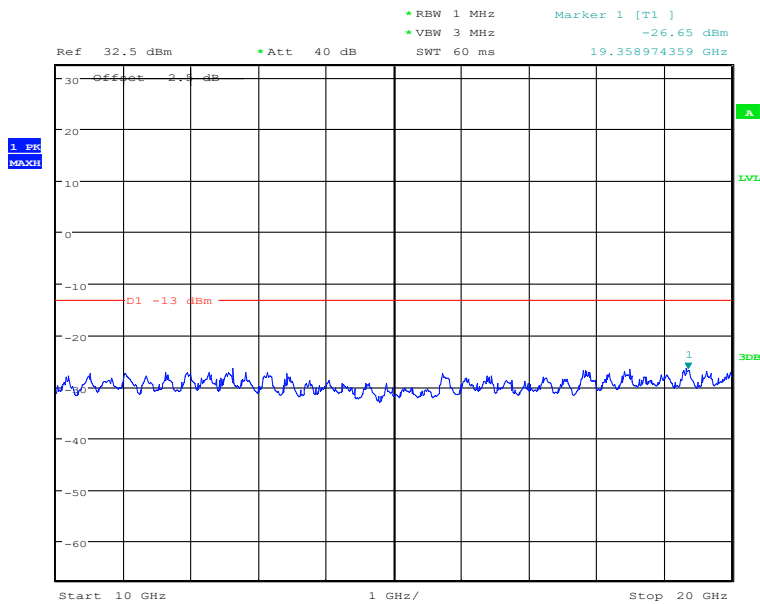

Date: 22.DEC.2020 15:17:25

30MHz to 10GHz, High Channel, Subcarrier (3.75kHz), QPSK, 1@0