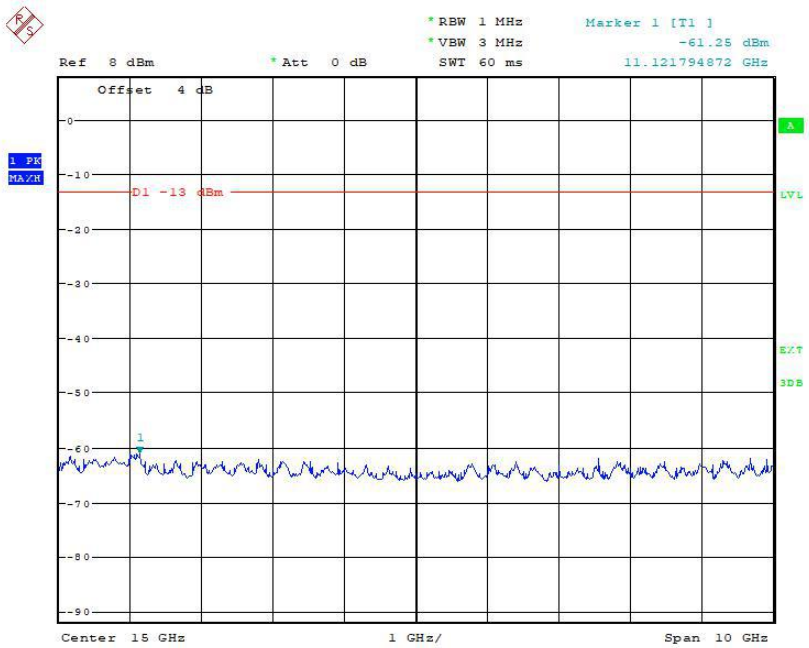

### Report No.: I20W00023-WWAN\_Rev1

Date: 28.MAY.2020 21:59:56

30MHz to 10GHz, High Channel, Subcarrier (15kHz), QPSK, 1@0

Date: 28.MAY.2020 22:00:16

10GHz to 20GHz, High Channel, Subcarrier (15kHz), QPSK, 1@0