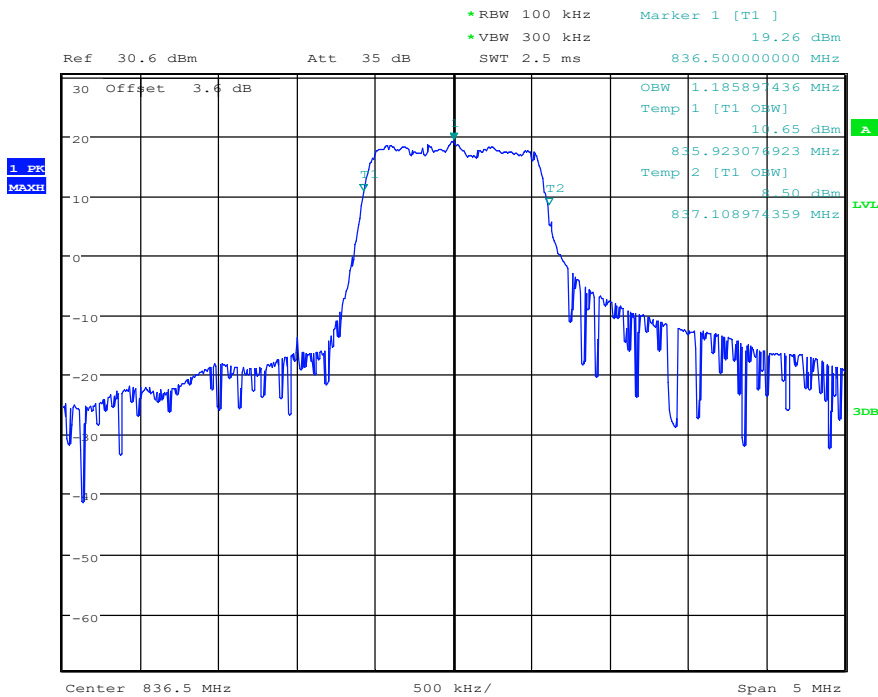

Band26-99% OBW-26915 Channel-1.4MHz Bandwidth-16QAM

Date: 26.DEC.2020 16:30:29

Band26-99% OBW-26915 Channel-1.4MHz Bandwidth-QPSK

Chongqing Academy of Information and Communication Technology

Address: No. 8,Yuma Road, Chayuan New City, Nan'an District, Chongqing, P. R. China,401336
Tel: 0086-23-88069965   FAX:0086-23-88608777