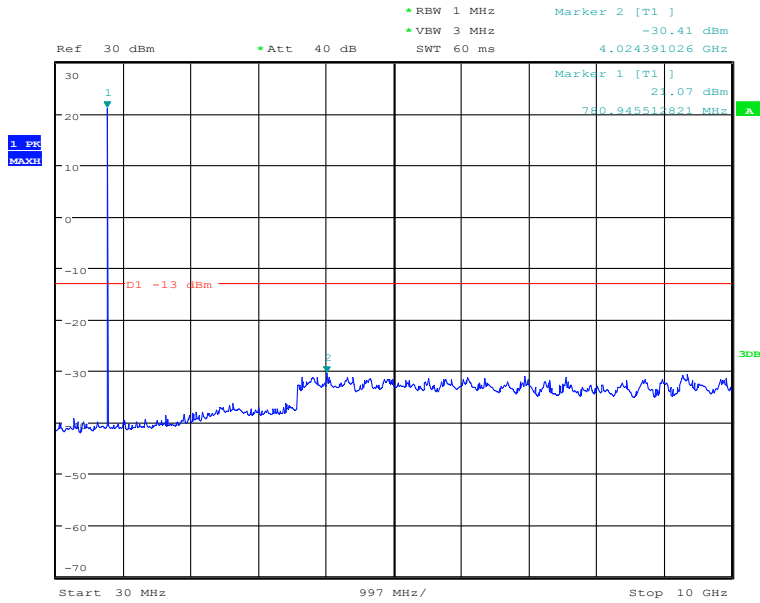

Report No.: I20W00023-WWAN_Rev1

Date: 27.DEC.2020 13:06:32