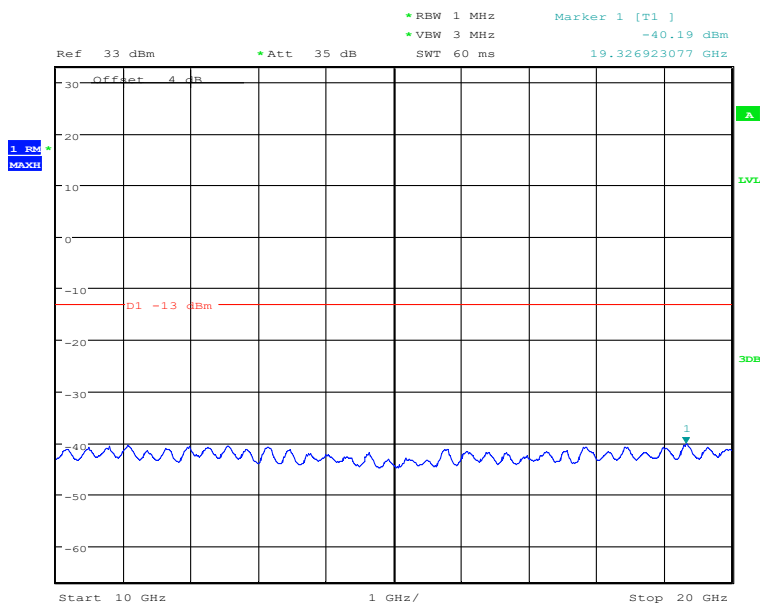

Band2-High Channel-10MHz Bandwidth-1GHz to 10GHz

Date: 29.DEC.2020 07:04:54

Band2-High Channel-10MHz Bandwidth-10GHz to 20GHz

Chongqing Academy of Information and Communication Technology

Address: No. 8, Yuma Road, Chayuan New City, Nan'an District, Chongqing, P. R. China, 401336
Tel: 0086-23-88069965   FAX: 0086-23-88608777