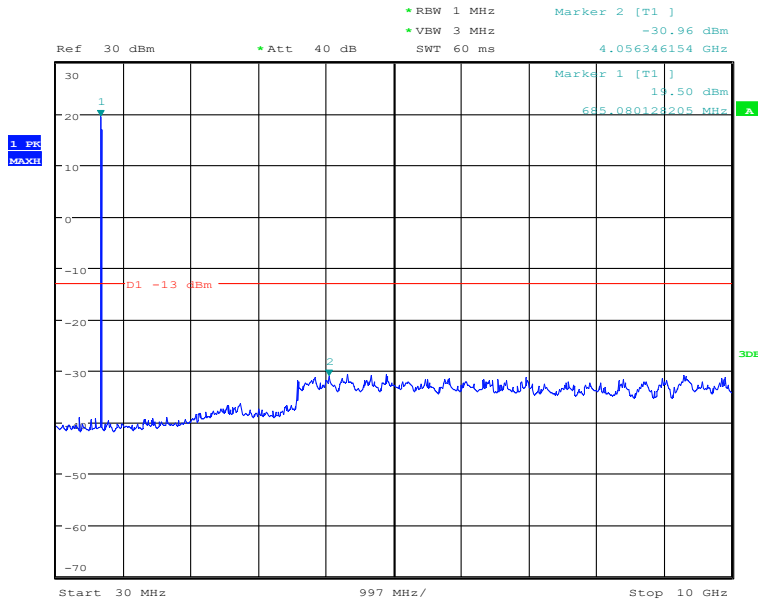

Report No.: I20W00023-WWAN_Rev1

Date: 27.DEC.2020 10:57:44