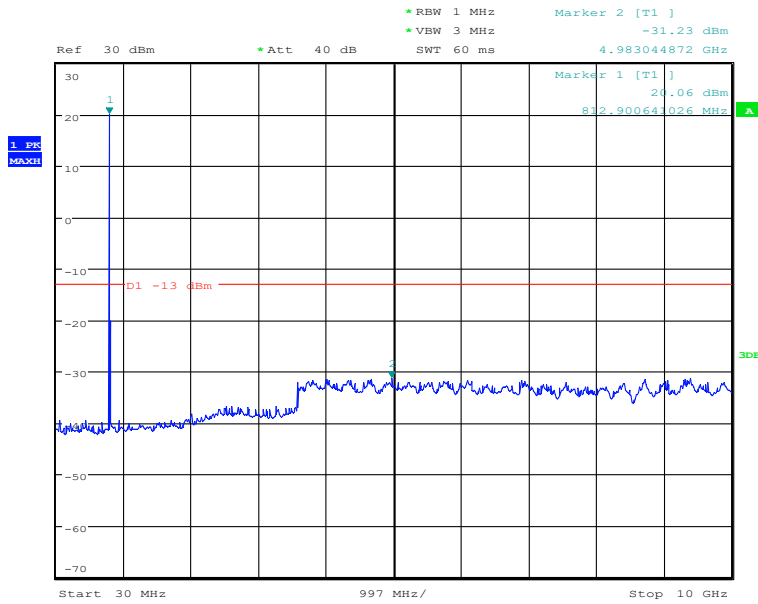

Date: 27.DEC.2020 14:29:02

30MHz to 10GHz, Low Channel, Subcarrier (3.75kHz), BPSK, 1@0