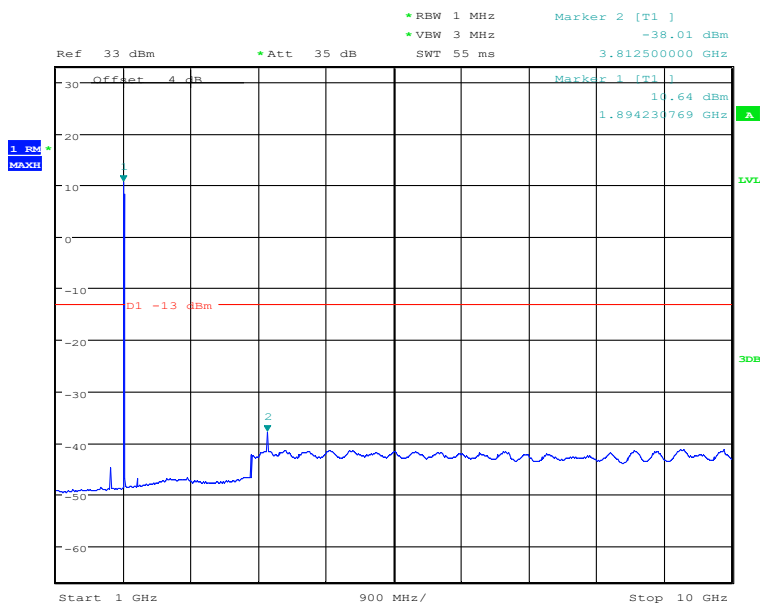

Band2-High Channel-5MHz Bandwidth-30MHz to 1GHz

Date: 29.DEC.2020 06:58:51

Band2-High Channel-5MHz Bandwidth-1GHz to 10GHz

Chongqing Academy of Information and Communication Technology

Address: No. 8,Yuma Road, Chayuan New City, Nan'an District, Chongqing, P. R. China,401336
Tel: 0086-23-88069965   FAX:0086-23-88608777