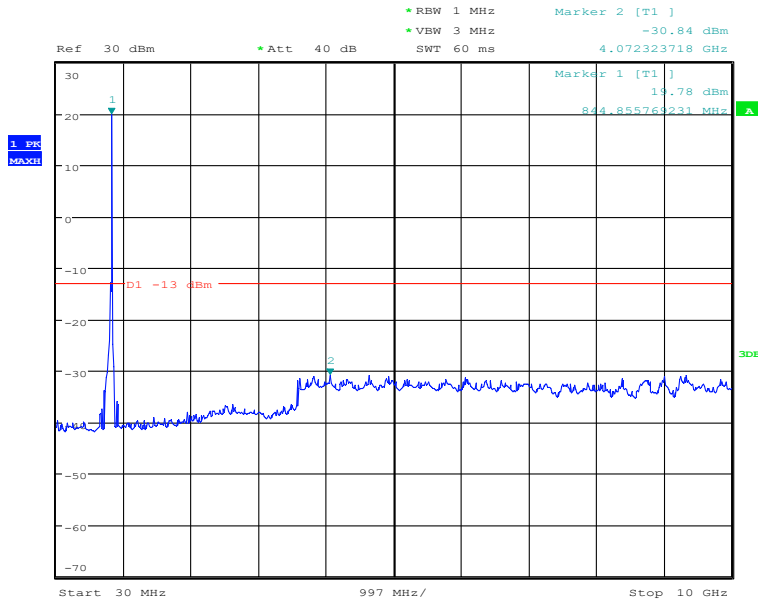

Report No.: I20W00023-WWAN_Rev1