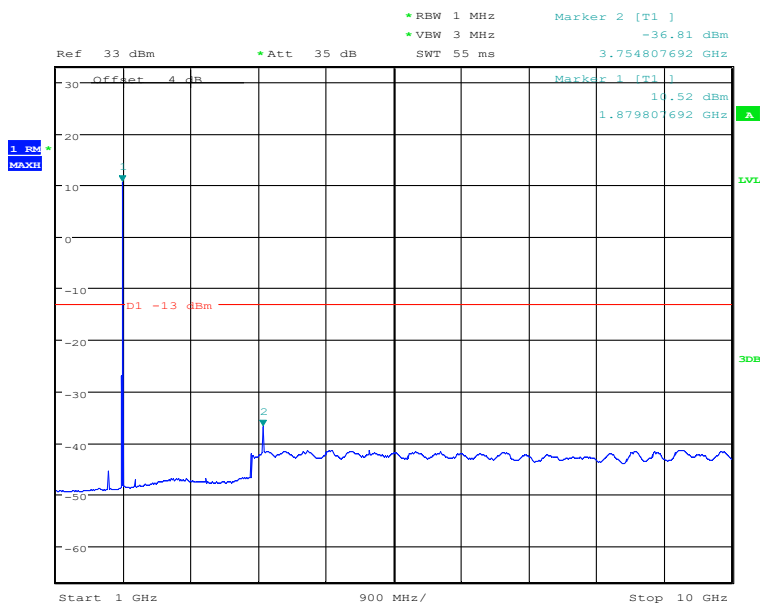

Band2-Middle Channel-5MHz Bandwidth-30MHz to 1GHz

Date: 29.DEC.2020 07:27:55

Band2-Middle Channel-5MHz Bandwidth-1GHz to 10GHz

Chongqing Academy of Information and Communication Technology

Address: No. 8,Yuma Road, Chayuan New City, Nan'an District, Chongqing, P. R. China,401336

Tel: 0086-23-88069965

FAX:0086-23-88608777