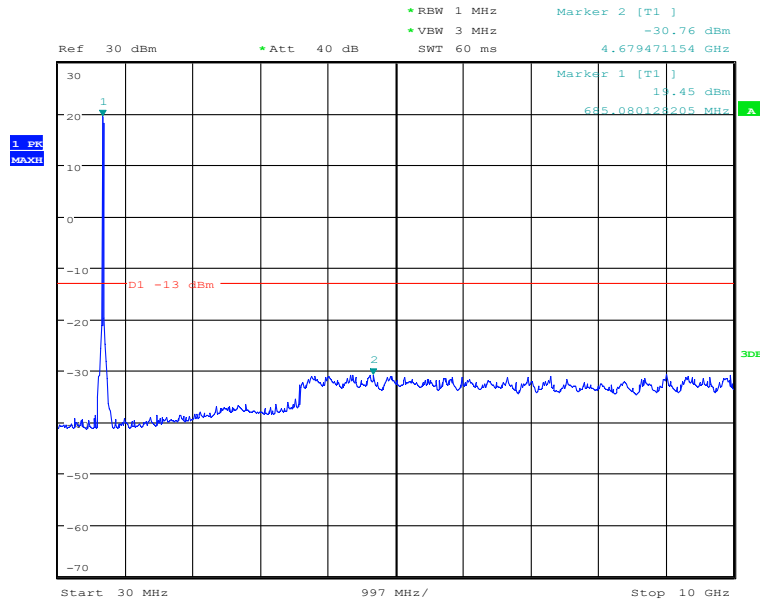

5.3.5 NB-IoT B12 Conducted Spurious Emission Results