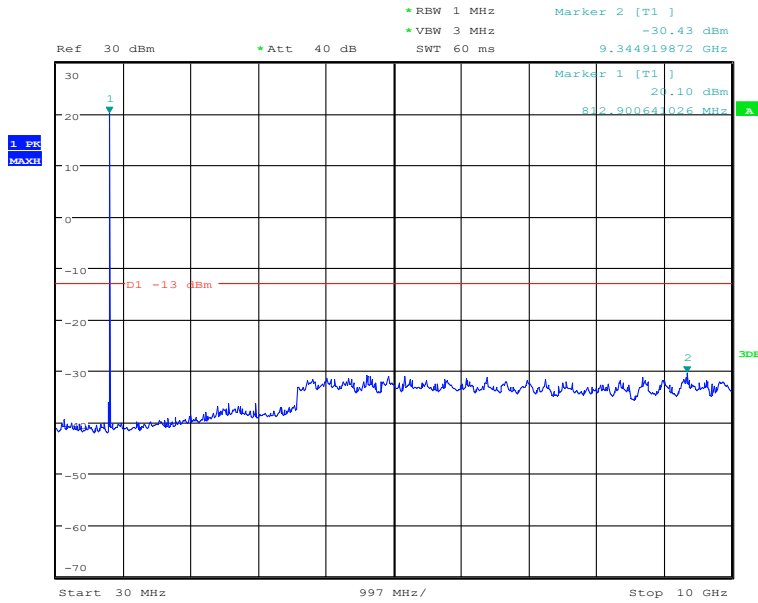

Report No.: I20W00023-WWAN_Rev1

Date: 27.DEC.2020 13:26:13