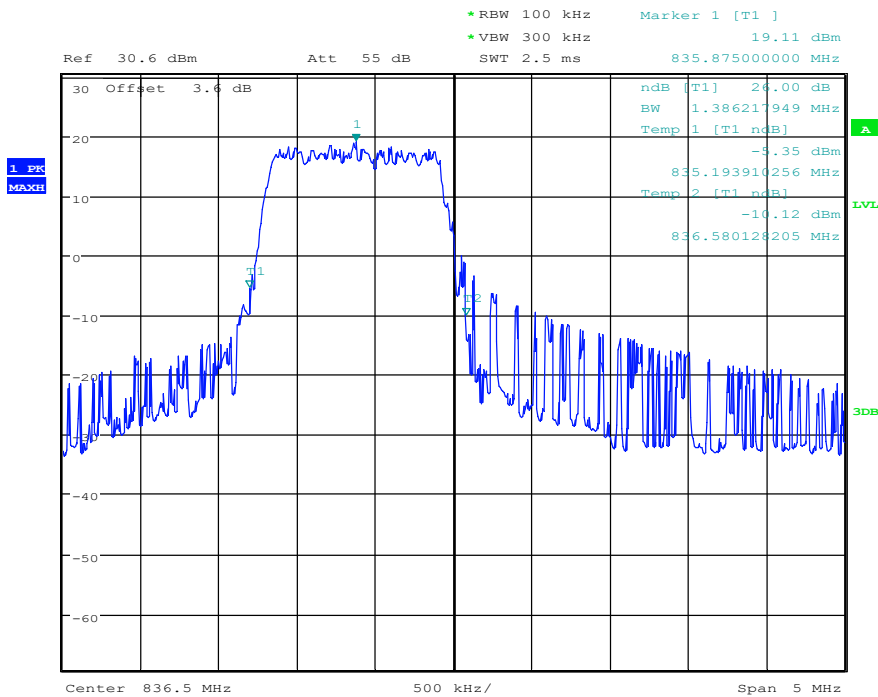

Band26-26dB OBW-26915 Channel-3MHz Bandwidth-16QAM

Date: 26.DEC.2020 16:36:05

Band26-26dB OBW-26915 Channel-3MHz Bandwidth-QPSK

Chongqing Academy of Information and Communication Technology

Address: No. 8,Yuma Road, Chayuan New City, Nan'an District, Chongqing, P. R. China,401336
Tel: 0086-23-88069965   FAX:0086-23-88608777