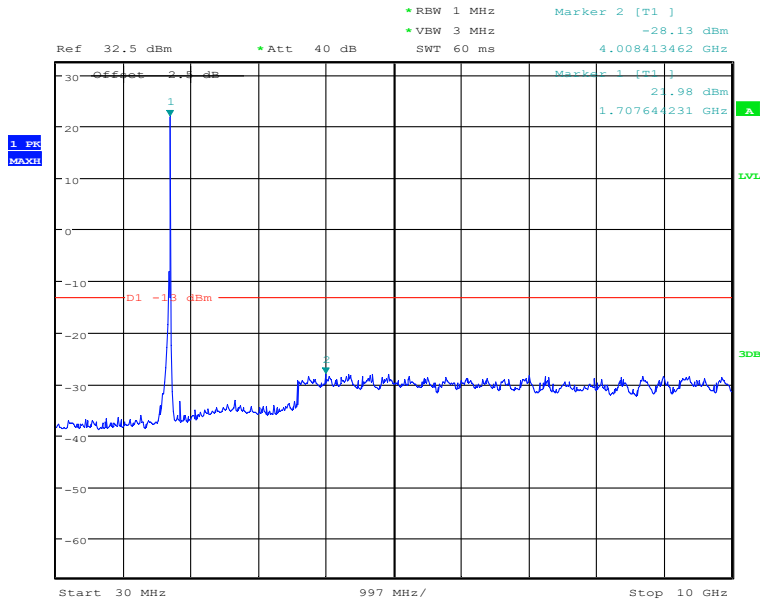

Report No.: I20W00023-WWAN_Rev1