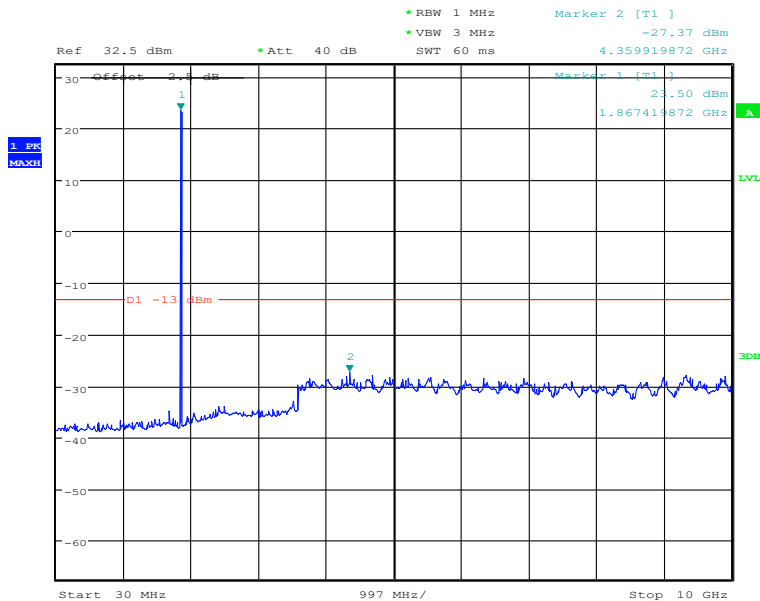

Report No.: I20W00023-WWAN_Rev1