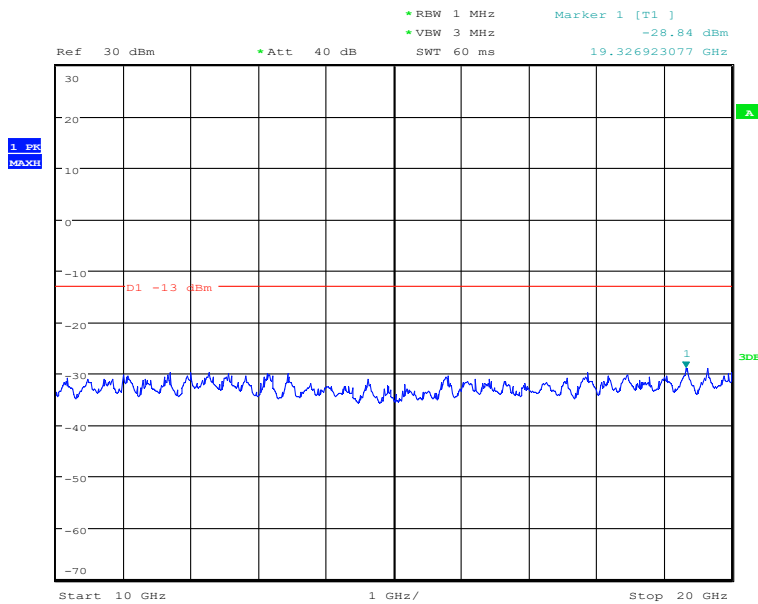

Date: 27.DEC.2020 11:16:18

30MHz to 10GHz, Mid Channel, Subcarrier (15kHz), BPSK, 1@0