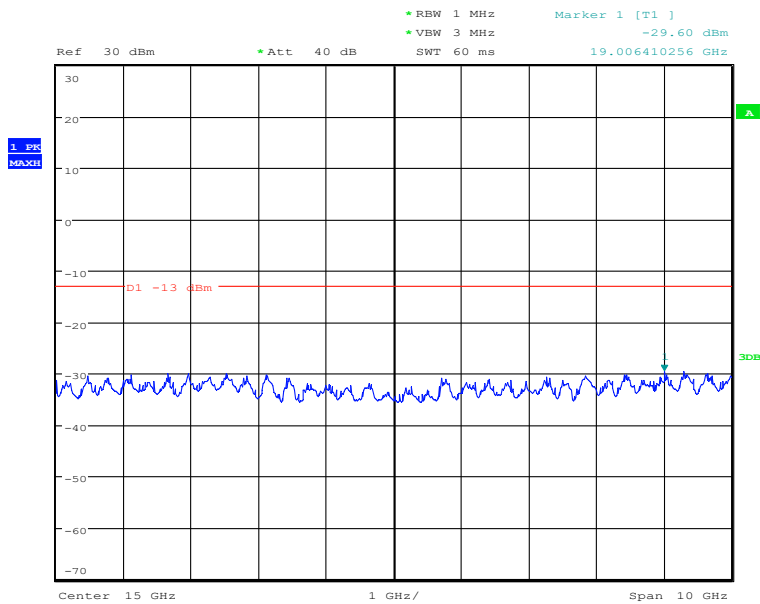

#### 30MHz to 10GHz, Mid Channel, Subcarrier (15kHz), BPSK, 1@0

Date: 27.DEC.2020 12:39:27