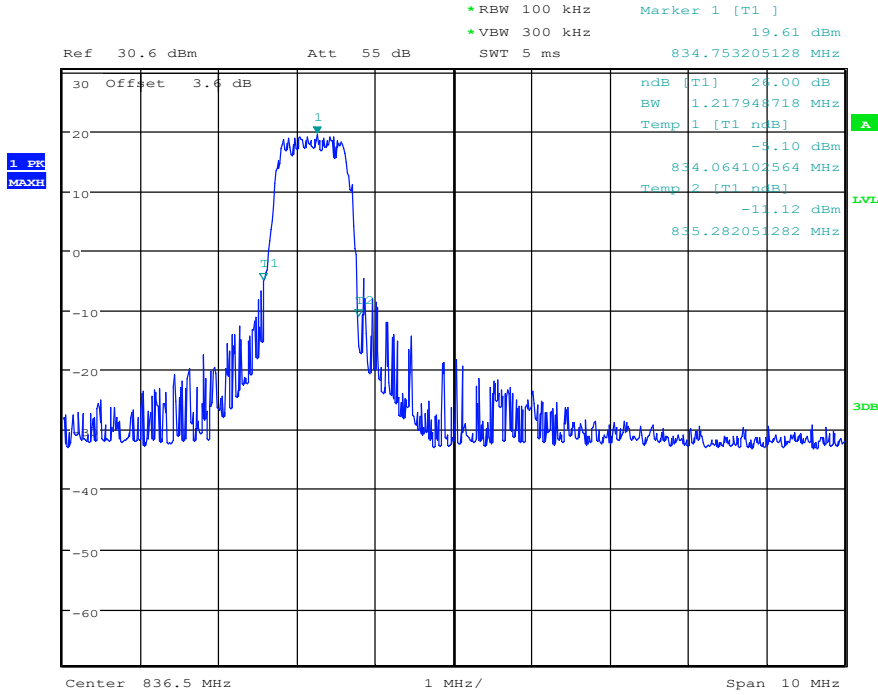

Report No.: I20W00023-WWAN_Rev1

Date: 26.DEC.2020 16:40:49