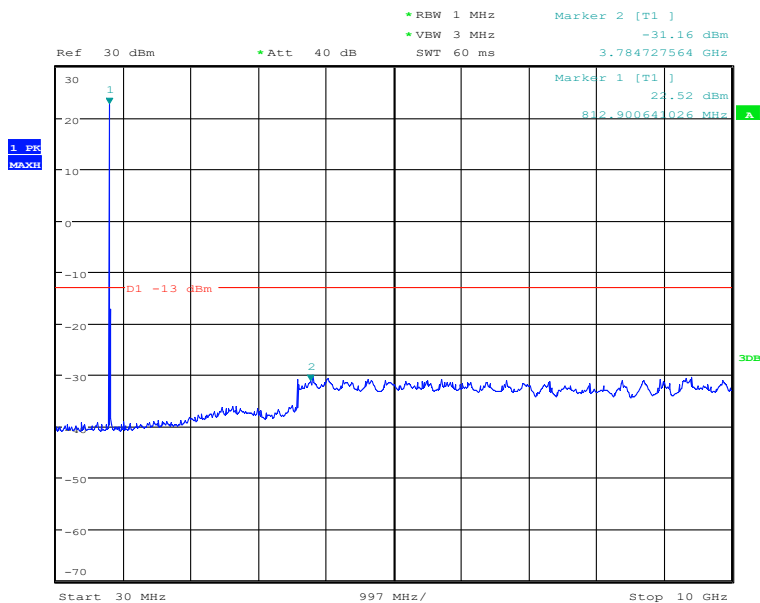

Report No.: I20W00023-WWAN_Rev1

Date: 27.DEC.2020 14:35:43