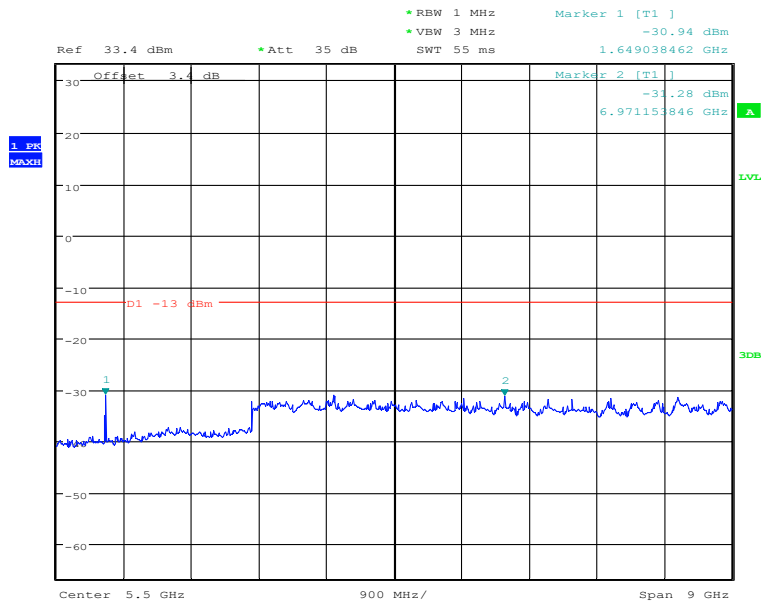

GMSK-Low channel-824.200 MHz-30MHz to 1GHz

Date: 2.JAN.2021 04:36:31

GMSK-Low channel-824.200 MHz, 1GHz to 10GHz

Chongqing Academy of Information and Communication Technology

Address: No. 8,Yuma Road, Chayuan New City, Nan'an District, Chongqing, P. R. China,401336
Tel: 0086-23-88069965   FAX:0086-23-88608777