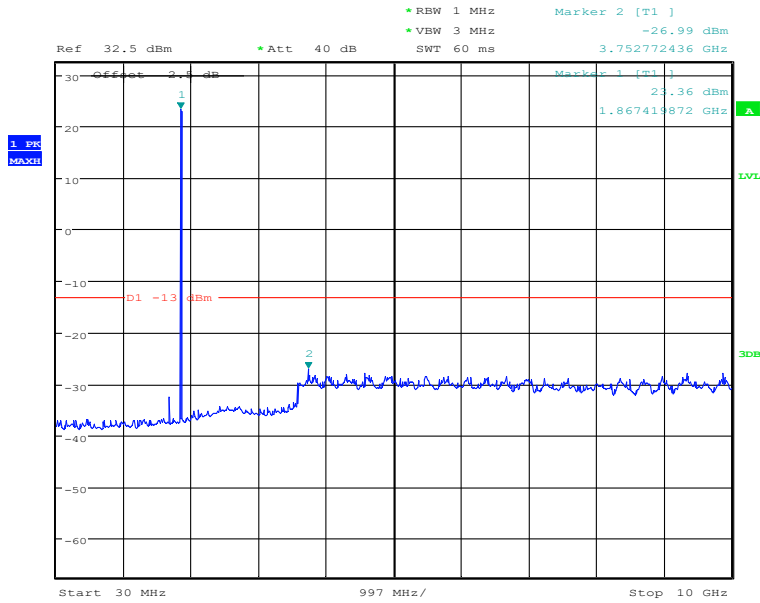

Report No.: I20W00023-WWAN_Rev1