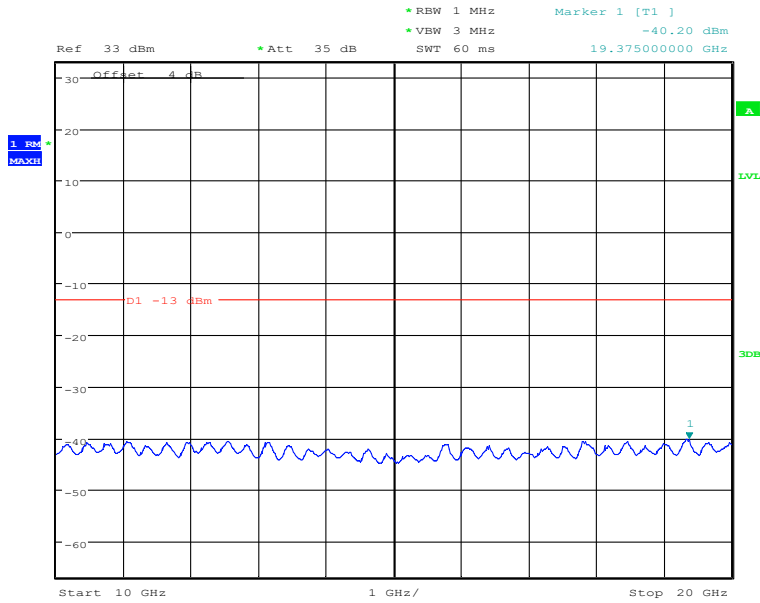

Report No.: I20W00023-WWAN_Rev1

Date: 29.DEC.2020 07:12:05