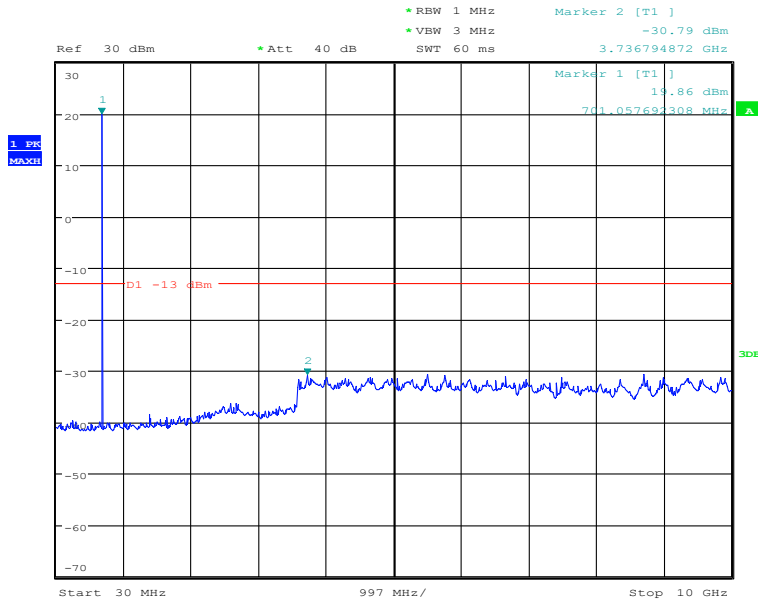

Report No.: I20W00023-WWAN_Rev1