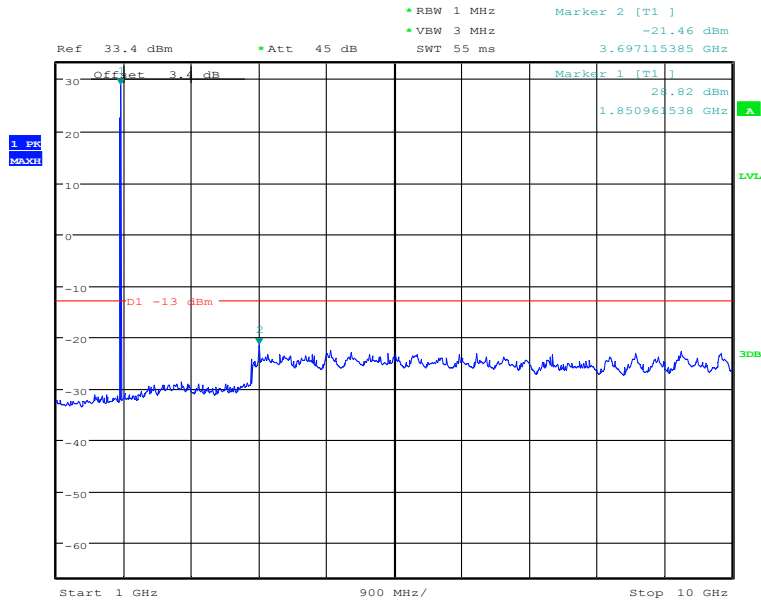

Report No.: I20W00023-WWAN_Rev1

Date: 2.JAN.2021 04:53:30