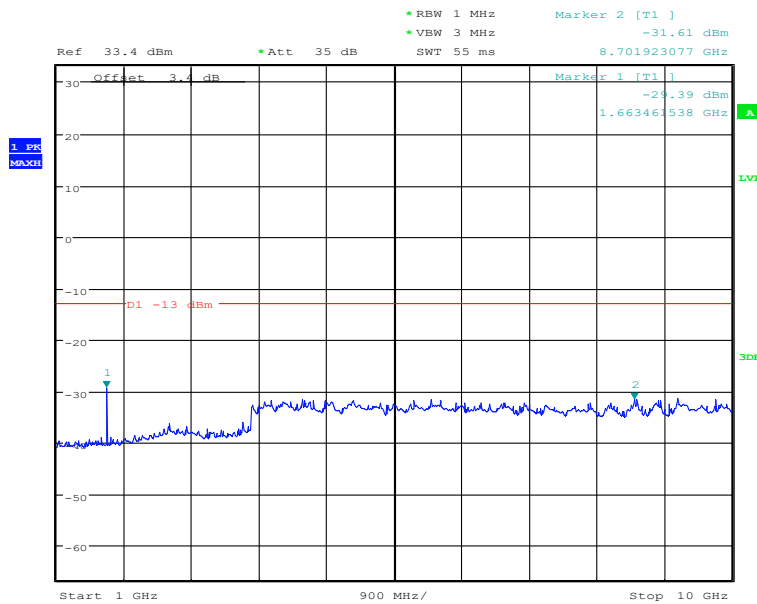

GMSK- Mid Channel-836.6 MHz- 30MHz to 1GHz

Date: 2.JAN.2021 04:34:51

GMSK-Mid Channel-836.6 MHz-1GHz to 10GHz

Chongqing Academy of Information and Communication Technology

Address: No. 8,Yuma Road, Chayuan New City, Nan'an District, Chongqing, P. R. China,401336
Tel: 0086-23-88069965   FAX:0086-23-88608777