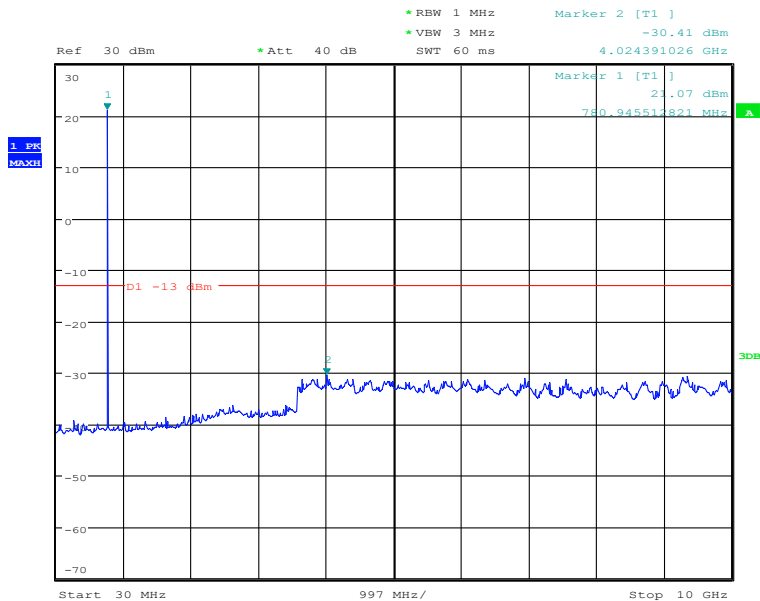

Report No.: I20W00023-WWAN_Rev1