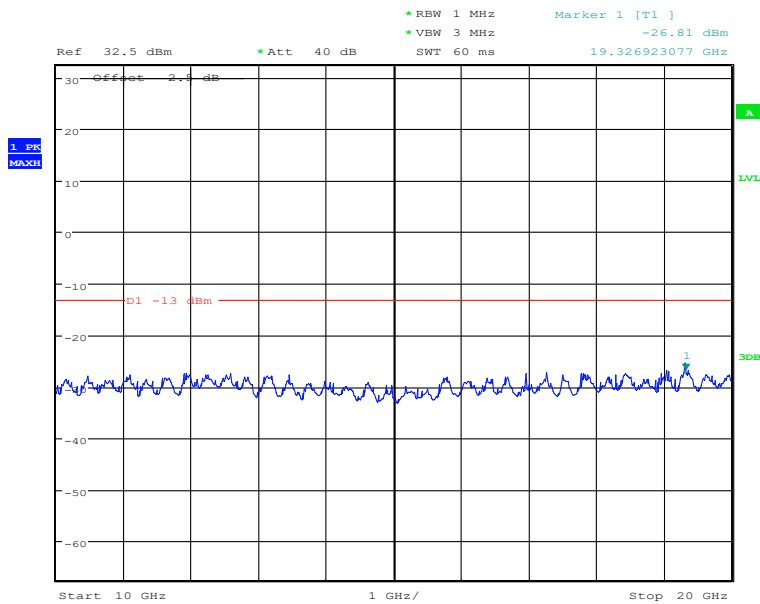

Date: 22.DEC.2020 13:36:44

30MHz to 10GHz, Mid Channel, Subcarrier (3.75kHz), BPSK, 1@0