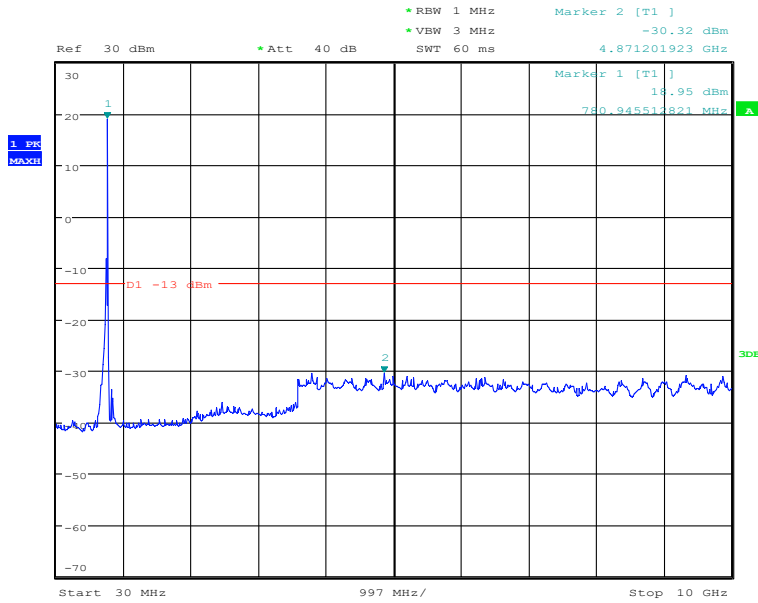

Report No.: I20W00023-WWAN_Rev1

Date: 27.DEC.2020 12:41:44