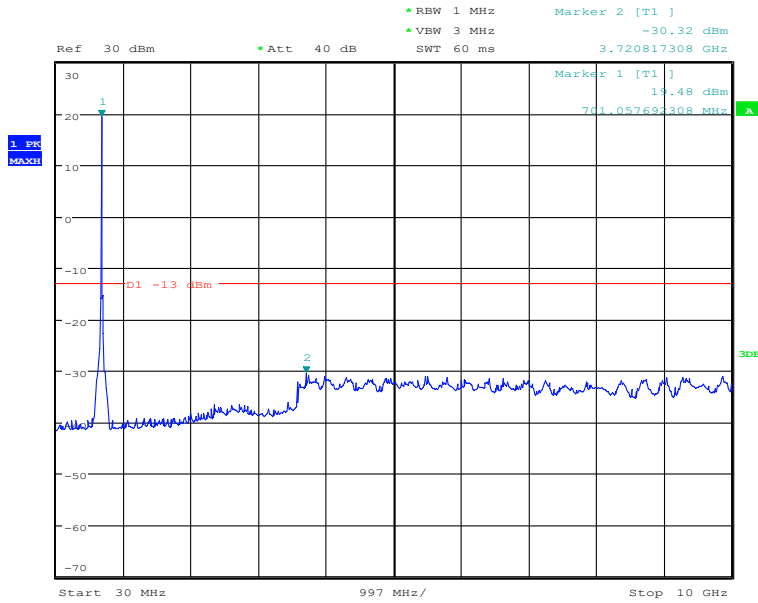

Report No.: I20W00023-WWAN_Rev1

Date: 27.DEC.2020 11:12:43