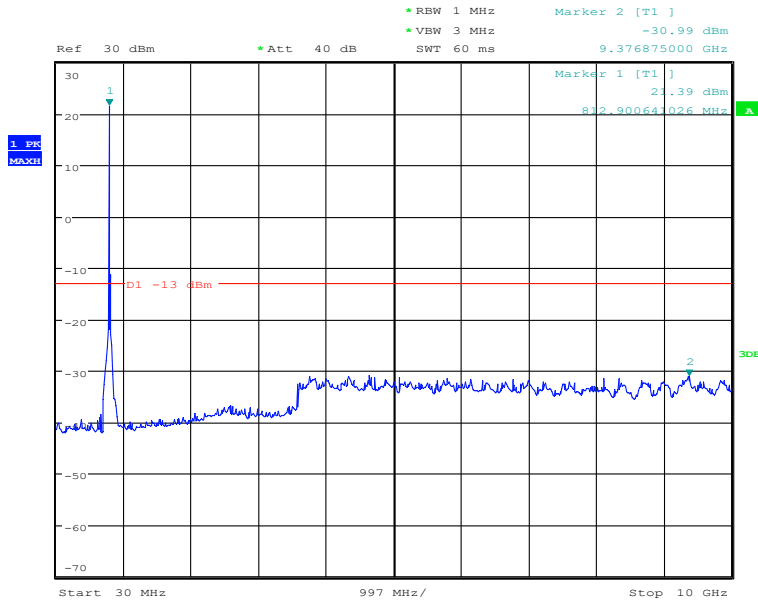

Report No.: I20W00023-WWAN_Rev1