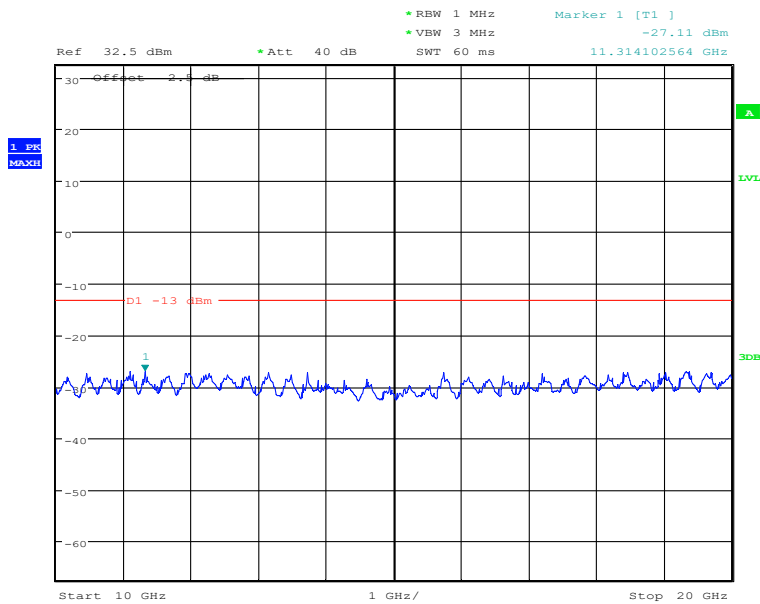

### Report No.: I20W00023-WWAN\_Rev1

Date: 22.DEC.2020 14:48:50

30MHz to 10GHz, Mid Channel, Subcarrier (15kHz), QPSK, 12@0

Date: 22.DEC.2020 14:48:12

10GHz to 20GHz, Mid Channel, Subcarrier (15kHz), QPSK, 12@0