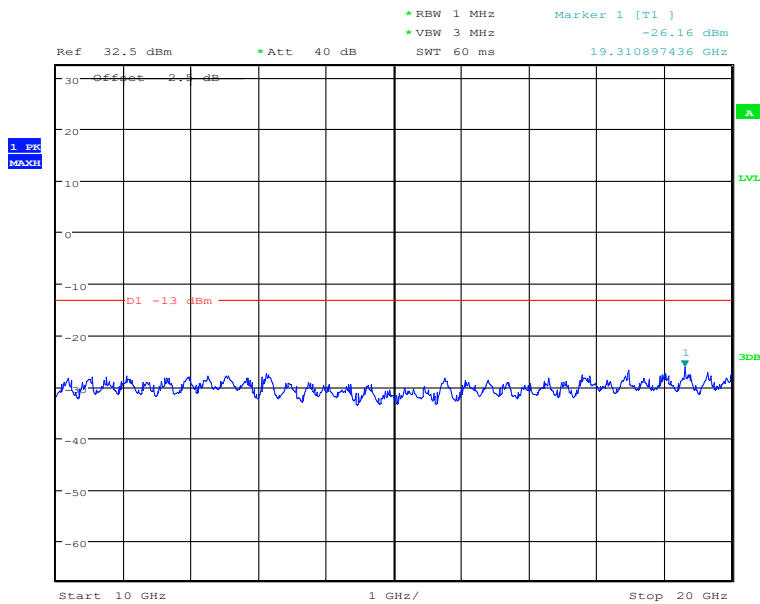

Date: 22.DEC.2020 14:03:47

30MHz to 10GHz, High Channel, Subcarrier (15kHz), QPSK, 12@0