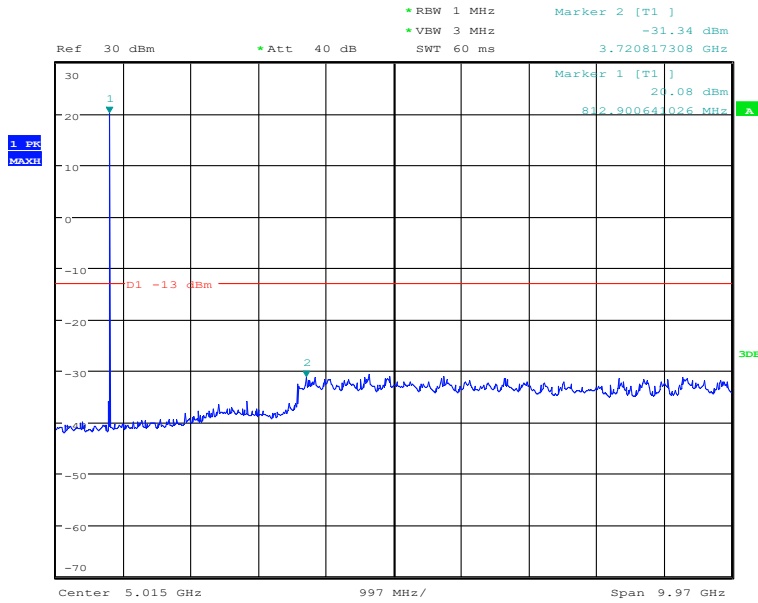

Report No.: I20W00023-WWAN_Rev1

Date: 27.DEC.2020 13:25:08