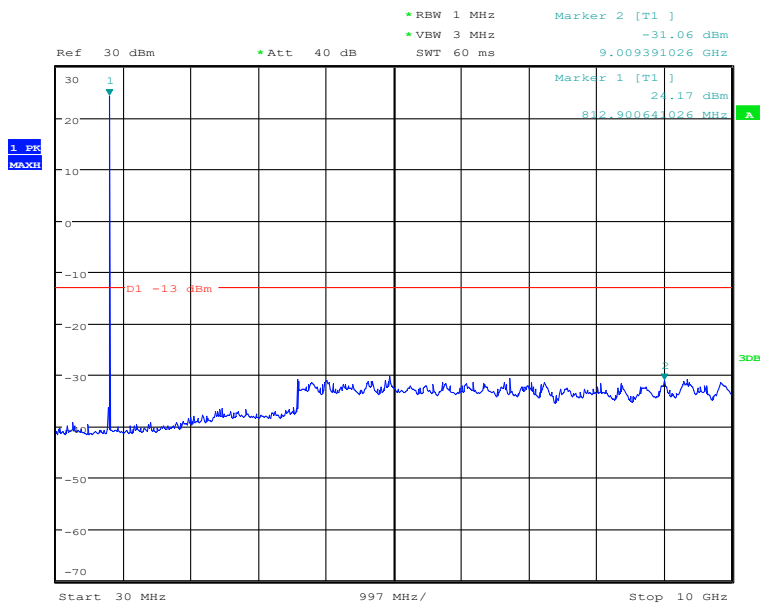

Report No.: I20W00023-WWAN_Rev1