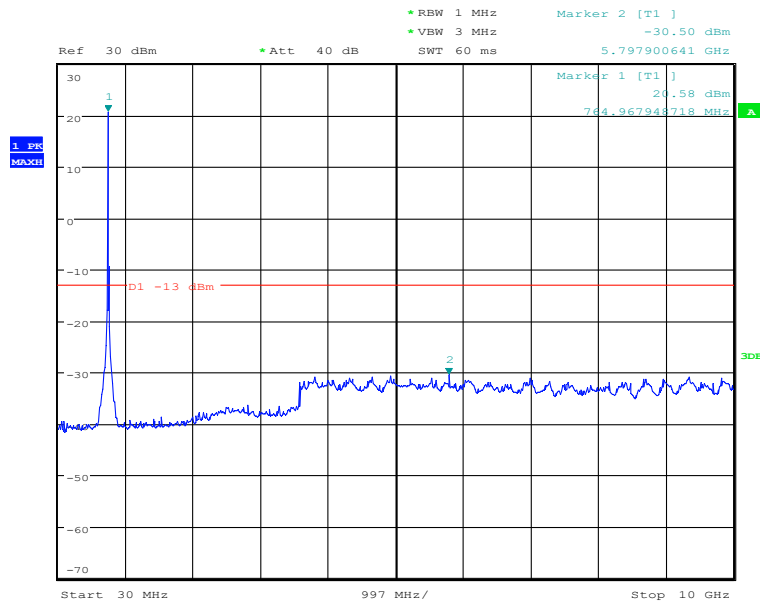

Report No.: I20W00023-WWAN_Rev1

5.3.6 NB-IoT B13 Conducted Spurious Emission Results