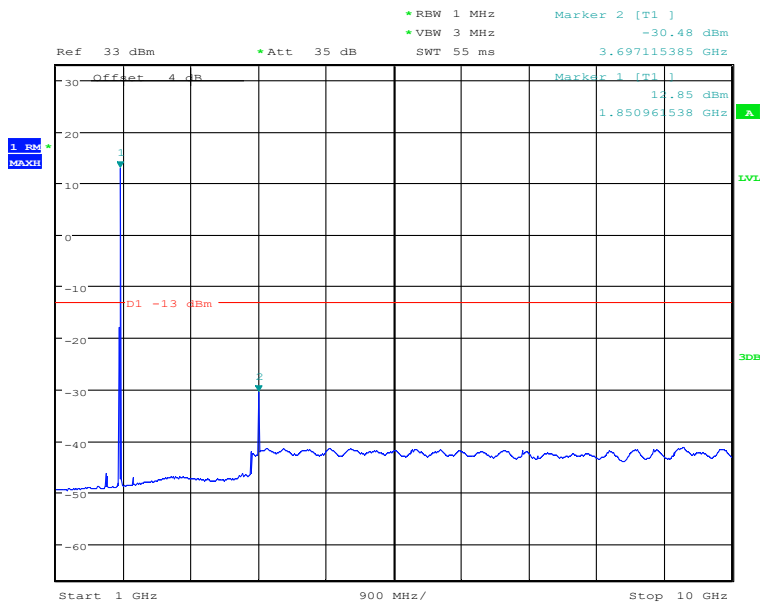

Band2-Low Channel-15MHz Bandwidth-30MHz to 1GHz

Date: 29.DEC.2020 07:07:56

Band2-Low Channel-15MHz Bandwidth-1GHz to 10GHz

Chongqing Academy of Information and Communication Technology

Address: No. 8,Yuma Road, Chayuan New City, Nan'an District, Chongqing, P. R. China,401336
Tel: 0086-23-88069965   FAX:0086-23-88608777