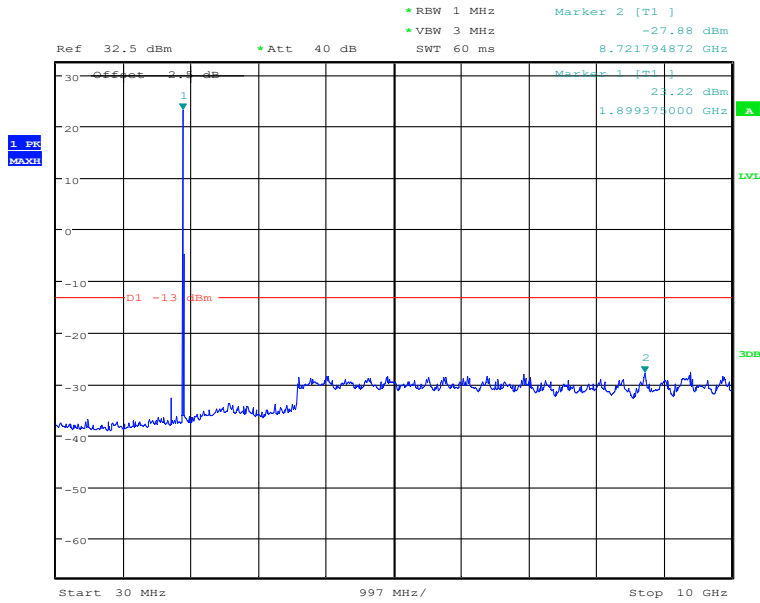

Report No.: I20W00023-WWAN_Rev1