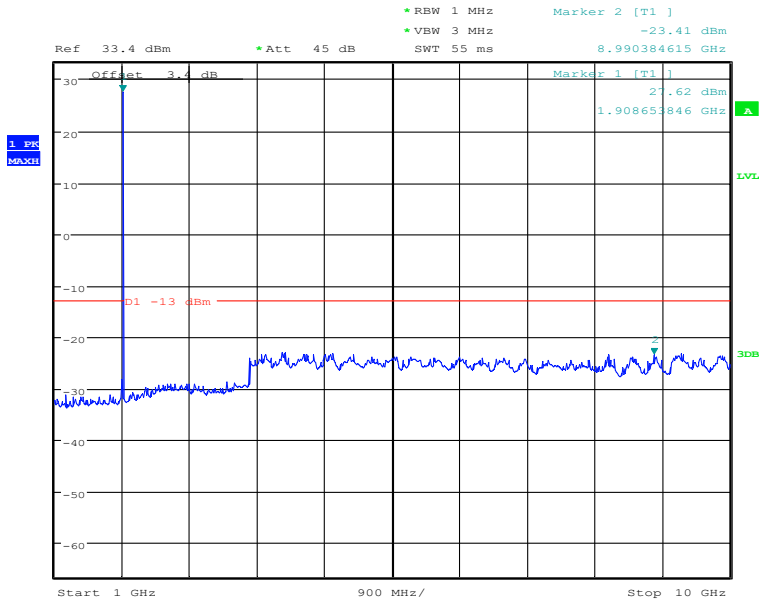

Report No.: I20W00023-WWAN_Rev1

Date: 2.JAN.2021 04:54:49