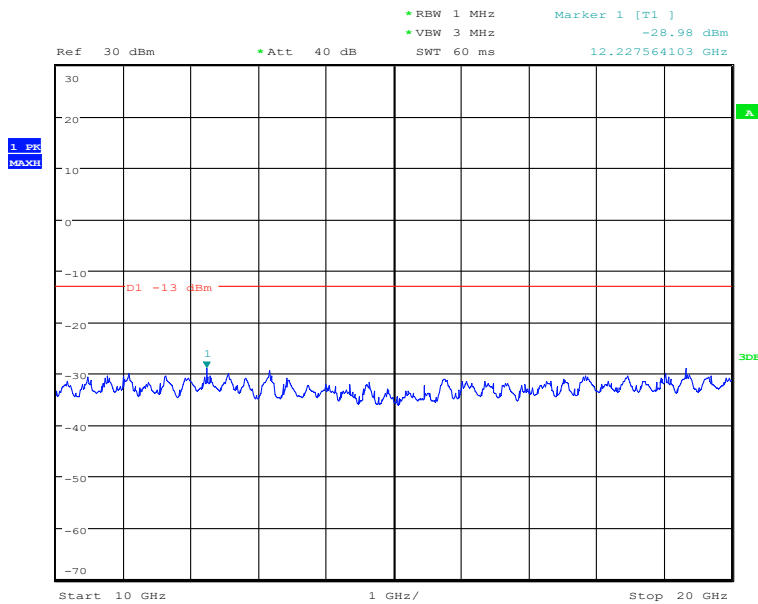

#### 30MHz to 10GHz, Mid Channel, Subcarrier (3.75kHz), BPSK, 1@0

Date: 27.DEC.2020 12:42:03