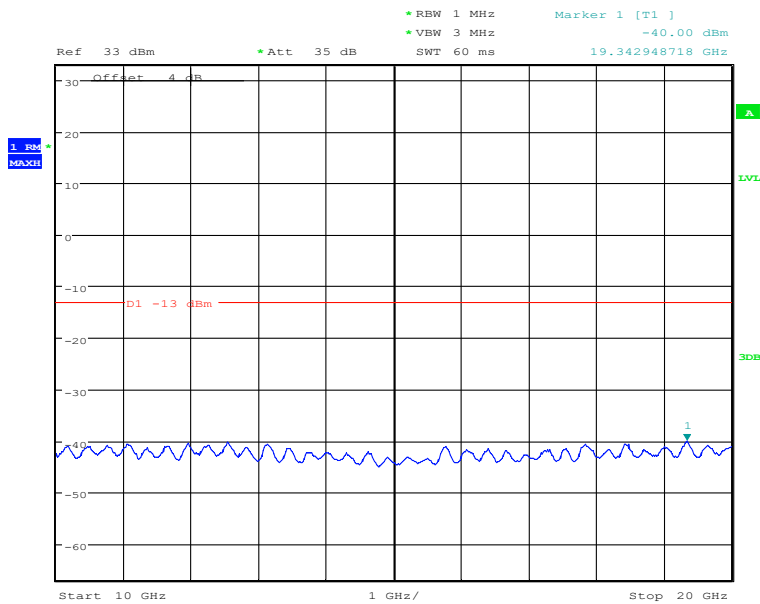

Band2-Low Channel-20MHz Bandwidth-1GHz to 10GHz

Date: 29.DEC.2020 07:22:09

Band2-Low Channel-20MHz Bandwidth-10GHz to 20GHz

Chongqing Academy of Information and Communication Technology

Address: No. 8,Yuma Road, Chayuan New City, Nan'an District, Chongqing, P. R. China,401336
Tel: 0086-23-88069965   FAX:0086-23-88608777