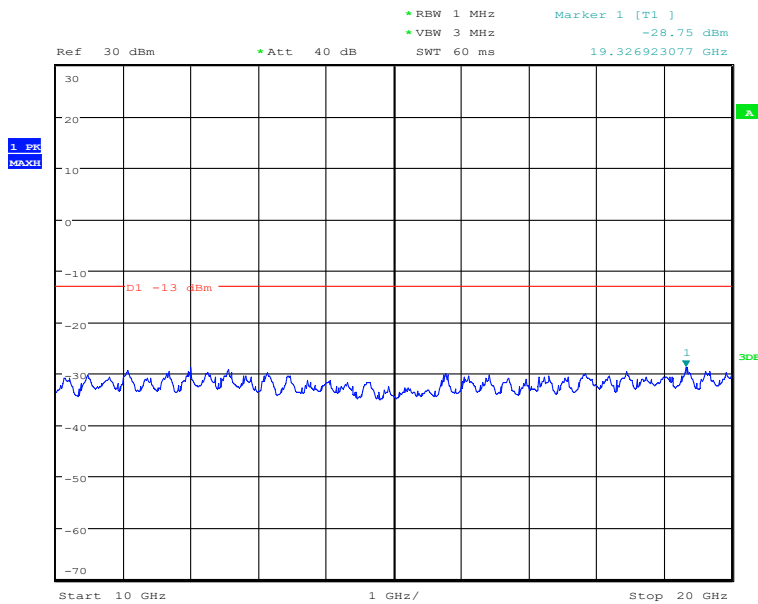

30MHz to 10GHz, Low Channel, Subcarrier (15kHz), BPSK, 1@0

Date: 27.DEC.2020 11:41:25

10GHz to 20GHz, Low Channel, Subcarrier (15kHz), BPSK, 1@0

Chongqing Academy of Information and Communication Technology

Address: No. 8,Yuma Road, Chayuan New City, Nan'an District, Chongqing, P. R. China,401336
Tel: 0086-23-88069965 FAX:0086-23-88608777