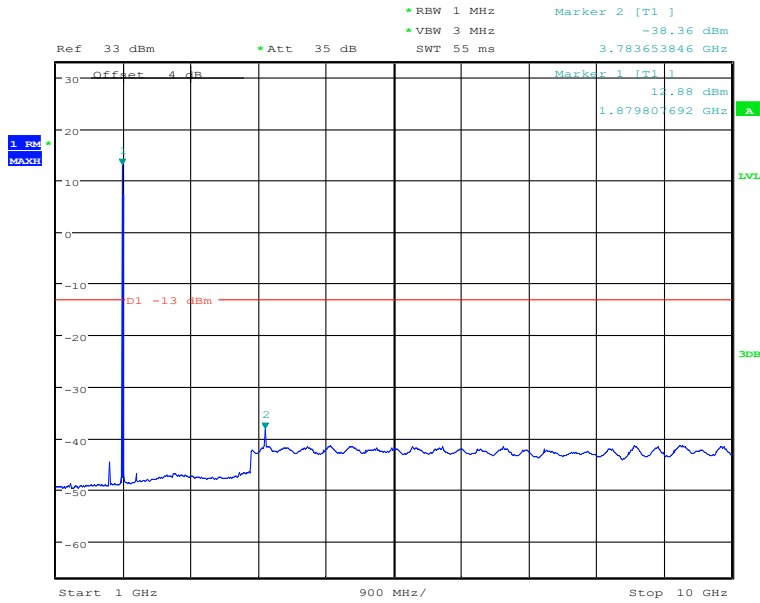

Report No.: I20W00023-WWAN_Rev1

Date: 29.DEC.2020 07:17:57