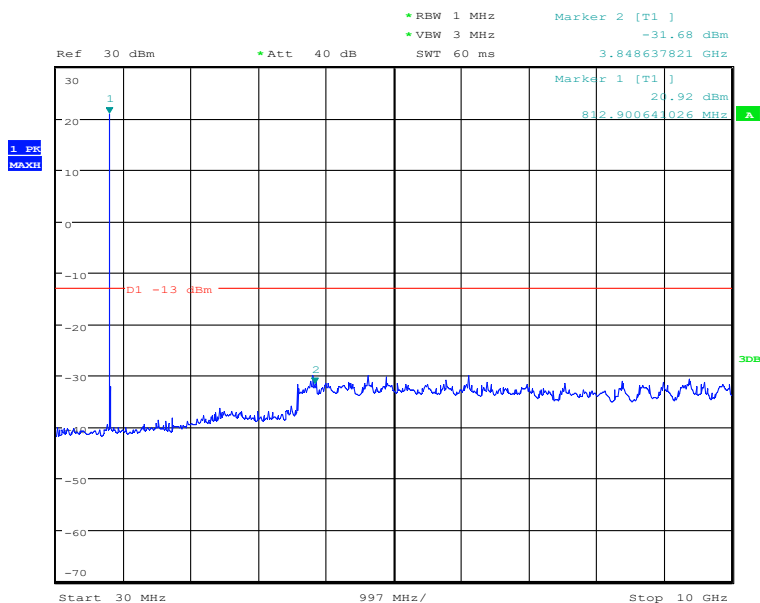

Date: 27.DEC.2020 13:24:39

30MHz to 10GHz, Mid Channel, Subcarrier (15kHz), QPSK, 12@0