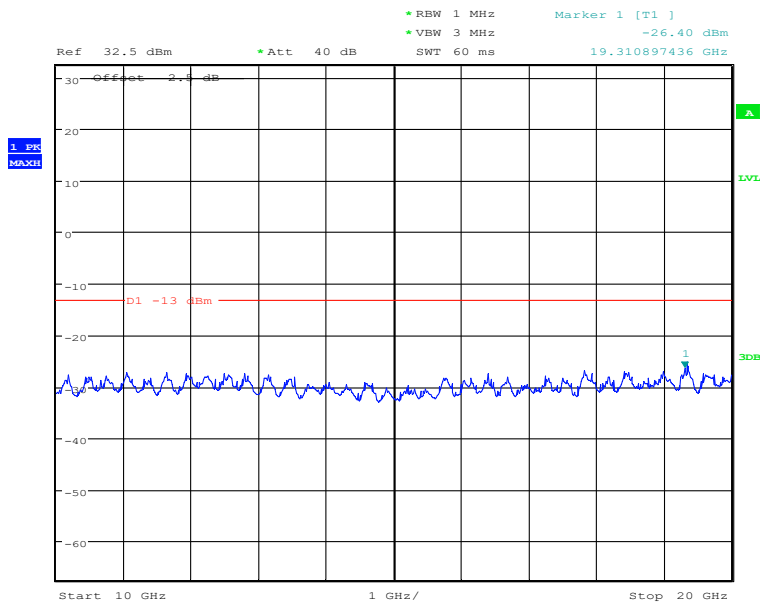

Date: 22.DEC.2020 14:56:10

30MHz to 10GHz, Mid Channel, Subcarrier (3.75kHz), BPSK, 1@0