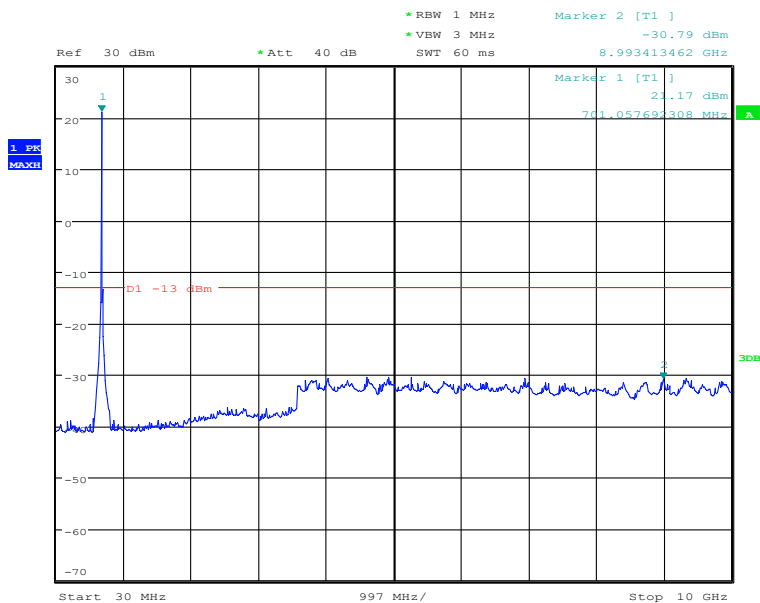

Report No.: I20W00023-WWAN_Rev1