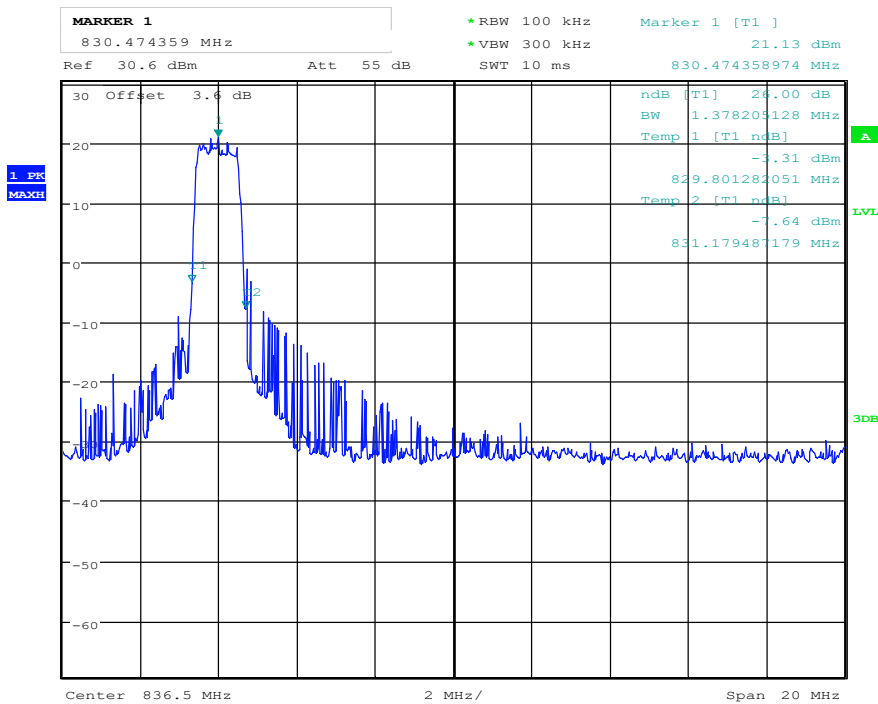

Band26-26dB OBW-26915 Channel-15MHz Bandwidth-16QAM

Date: 26.DEC.2020 16:48:30

Band26-26dB OBW-26915 Channel-15MHz Bandwidth-QPSK

Chongqing Academy of Information and Communication Technology

Address: No. 8,Yuma Road, Chayuan New City, Nan'an District, Chongqing, P. R. China,401336
Tel: 0086-23-88069965   FAX:0086-23-88608777