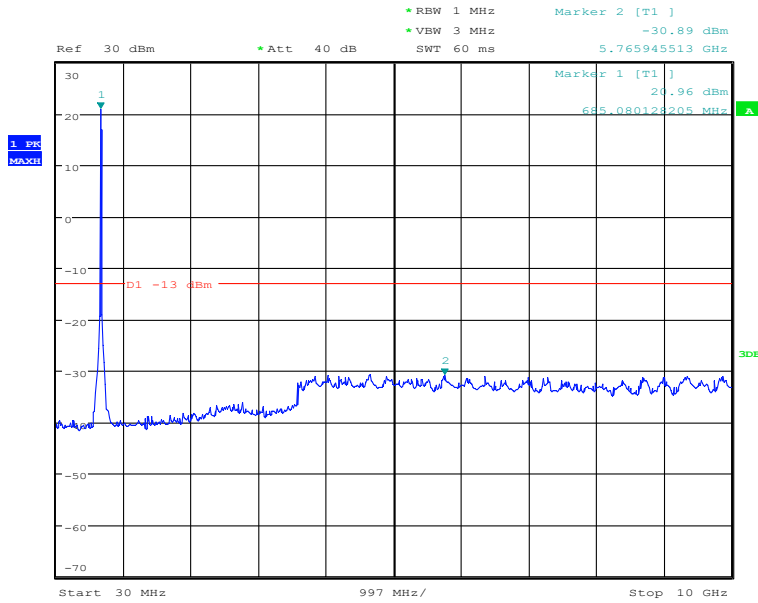

Report No.: I20W00023-WWAN_Rev1

Date: 27.DEC.2020 11:02:38