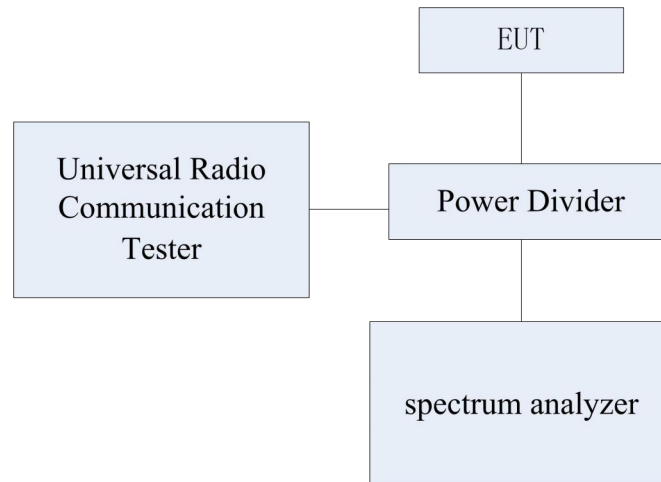

### Test Setup:

During the test, the EUT was controlled via the Wireless Communications Test Set to ensure max power transmission and proper modulation and measured by spectrum analyzer.