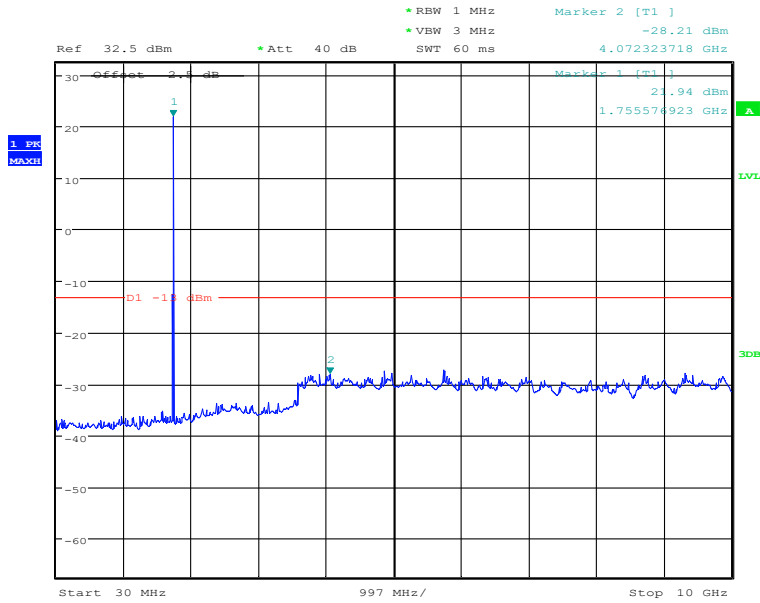

Report No.: I20W00023-WWAN_Rev1