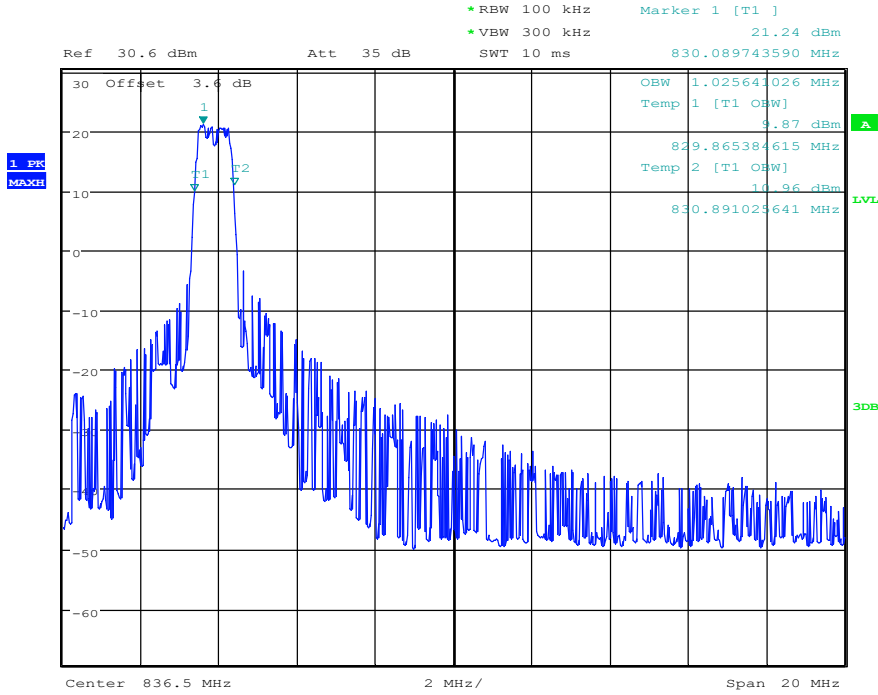

Report No.: I20W00023-WWAN_Rev1

Date: 26.DEC.2020 16:49:32