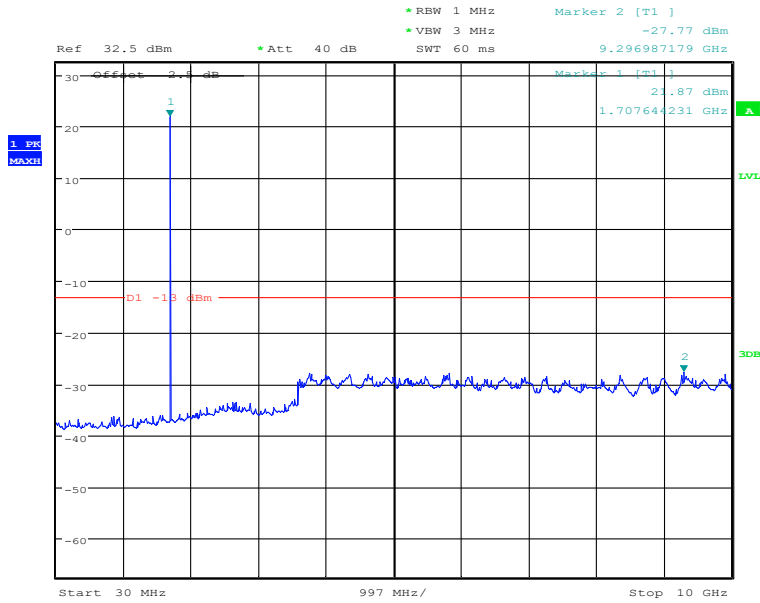

Report No.: I20W00023-WWAN_Rev1