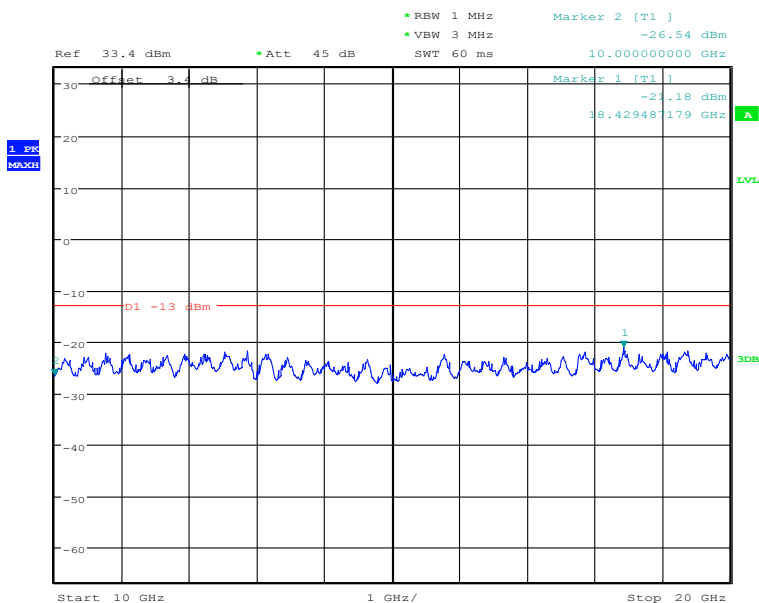

GMSK-Middle channel-1880.0 MHz-1GHz to 10GHz

Date: 2.JAN.2021 04:47:15

GMSK-Middle channel-1880.0 MHz-10GHz to 20GHz

Chongqing Academy of Information and Communication Technology

Address: No. 8,Yuma Road, Chayuan New City, Nan'an District, Chongqing, P. R. China,401336

Tel: 0086-23-88069965

FAX:0086-23-88608777