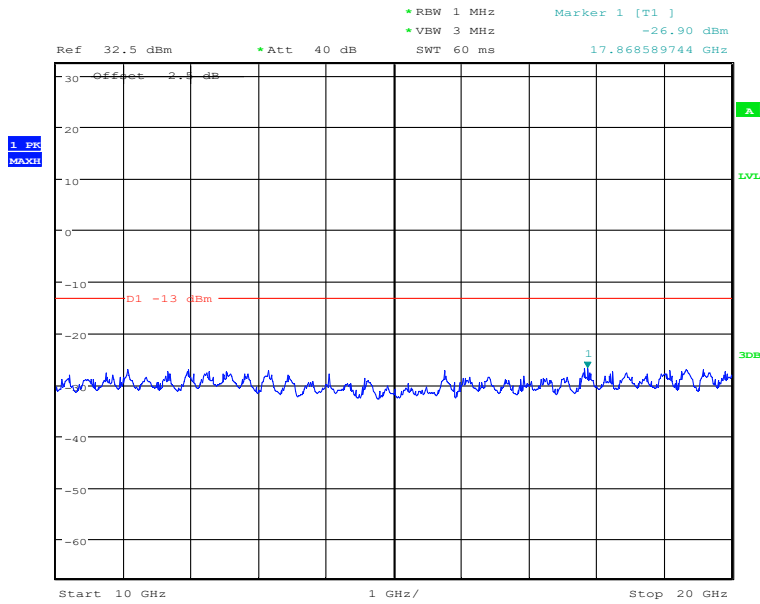

30MHz to 10GHz, Mid Channel, Subcarrier (15kHz), BPSK, 1@0

Date: 22.DEC.2020 13:34:57

10GHz to 20GHz, Mid Channel, Subcarrier (15kHz), BPSK, 1@0

Chongqing Academy of Information and Communication Technology

Address: No. 8,Yuma Road, Chayuan New City, Nan'an District, Chongqing, P. R. China,401336
Tel: 0086-23-88069965   FAX:0086-23-88608777