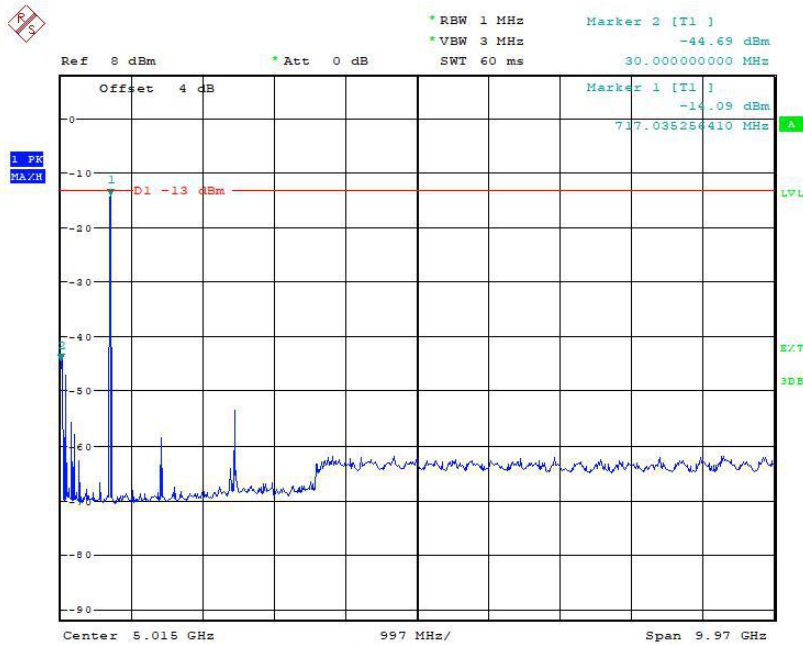

Report No.: I20W00023-WWAN_Rev1