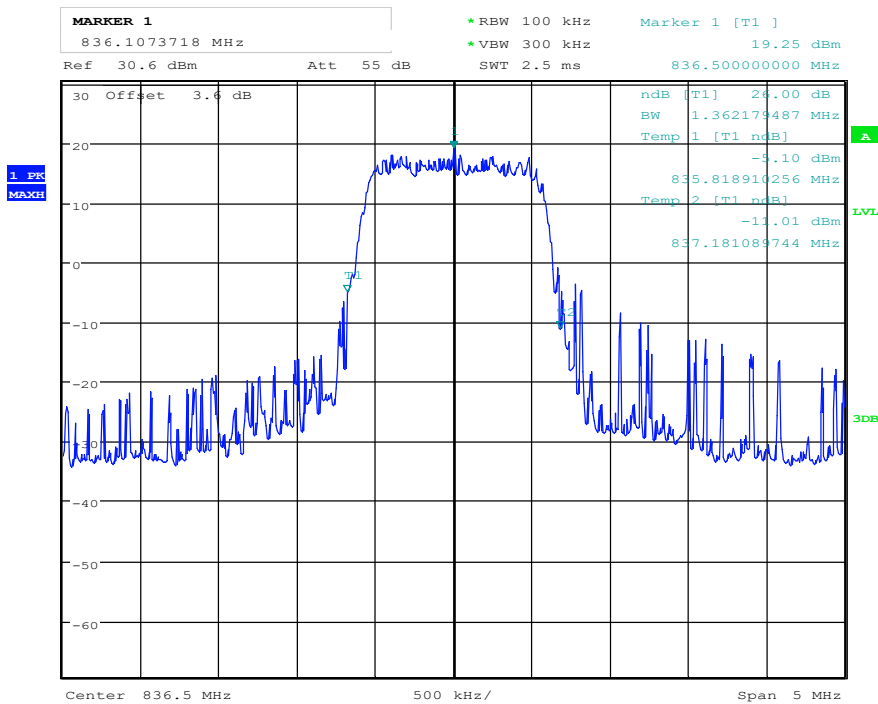

Band26-26dB OBW-26915 Channel-1.4MHz Bandwidth-16QAM

Date: 26.DEC.2020 16:30:43

Band26-26dB OBW-26915 Channel-1.4MHz Bandwidth-QPSK

Chongqing Academy of Information and Communication Technology

Address: No. 8,Yuma Road, Chayuan New City, Nan'an District, Chongqing, P. R. China,401336
Tel: 0086-23-88069965   FAX:0086-23-88608777