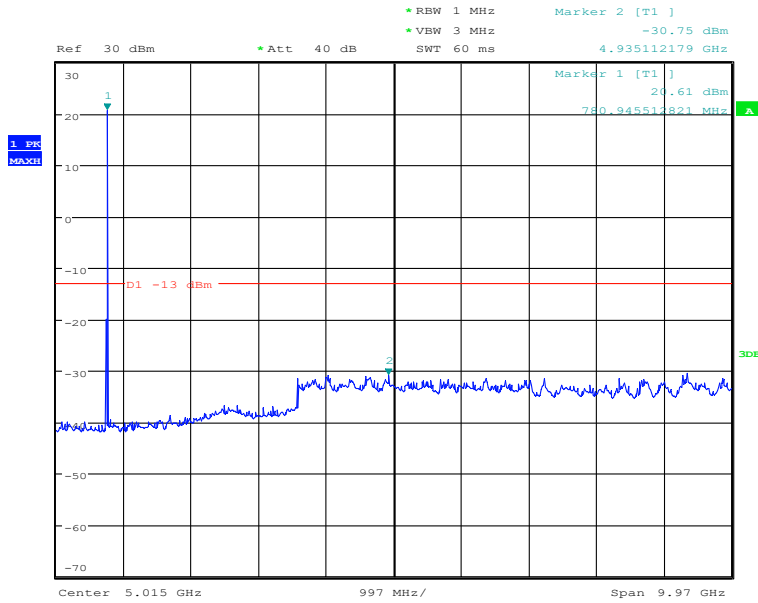

Report No.: I20W00023-WWAN_Rev1