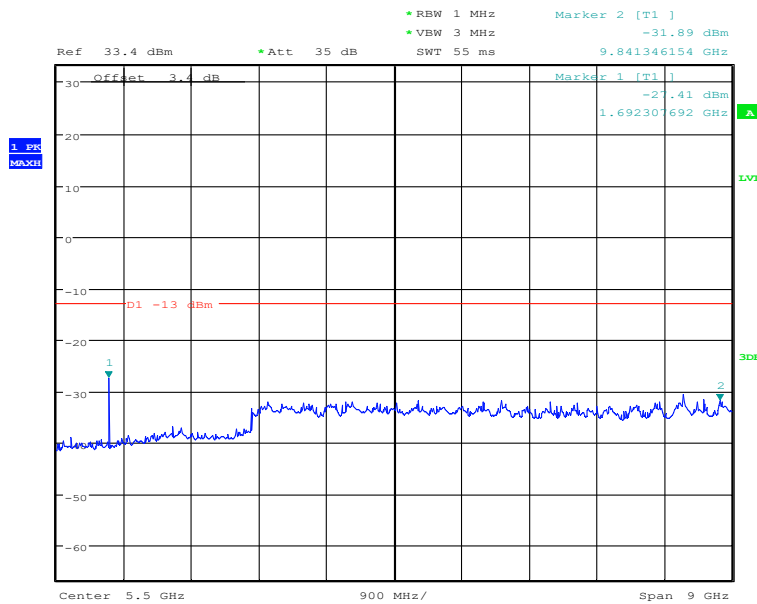

GMSK- High Channel-848.8 MHz-30MHz to 1GHz

Date: 2.JAN.2021 04:36:59

GMSK- High Channel-848.8 MHz-1GHz to 10GHz

Chongqing Academy of Information and Communication Technology

Address: No. 8,Yuma Road, Chayuan New City, Nan'an District, Chongqing, P. R. China,401336
Tel: 0086-23-88069965   FAX:0086-23-88608777