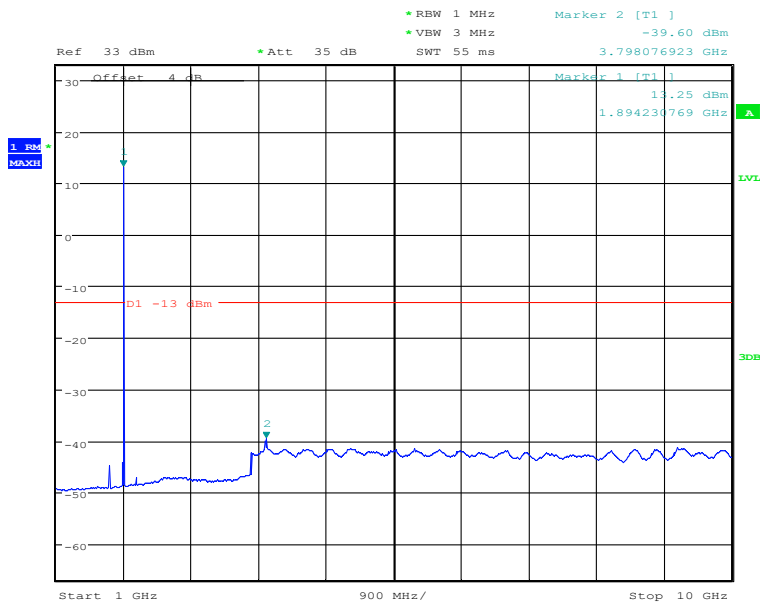

Band2-High Channel-15MHz Bandwidth-30MHz to 1GHz

Date: 29.DEC.2020 07:11:46

Band2-High Channel-15MHz Bandwidth-1GHz to 10GHz

Chongqing Academy of Information and Communication Technology

Address: No. 8,Yuma Road, Chayuan New City, Nan'an District, Chongqing, P. R. China,401336
Tel: 0086-23-88069965   FAX:0086-23-88608777