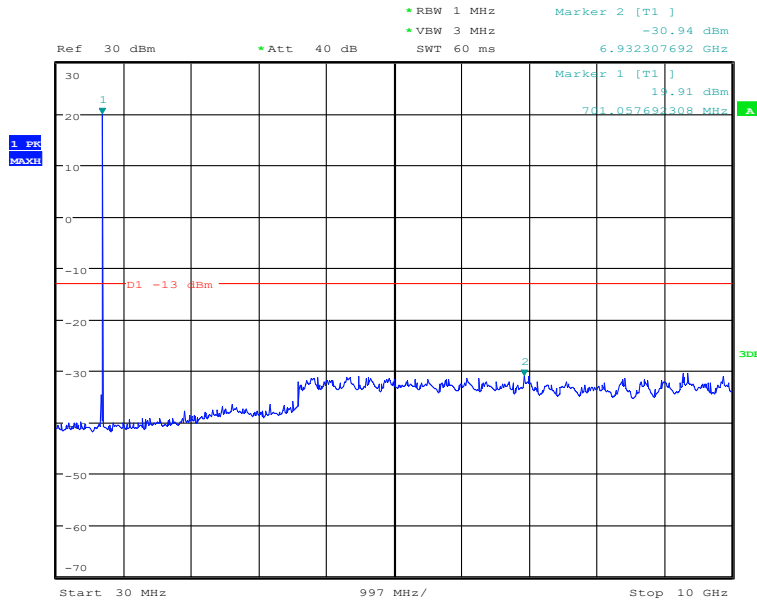

Report No.: I20W00023-WWAN_Rev1