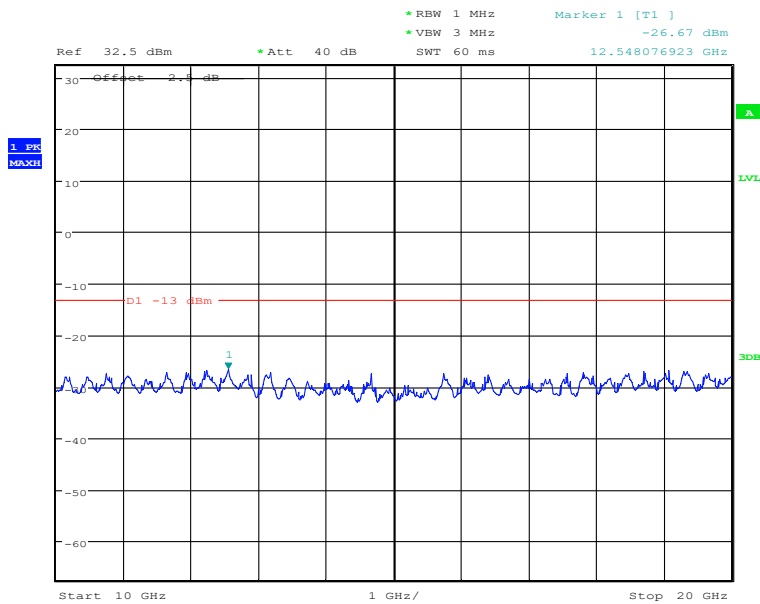

Date: 22.DEC.2020 14:54:52

30MHz to 10GHz, Mid Channel, Subcarrier (3.75kHz), QPSK, 1@0