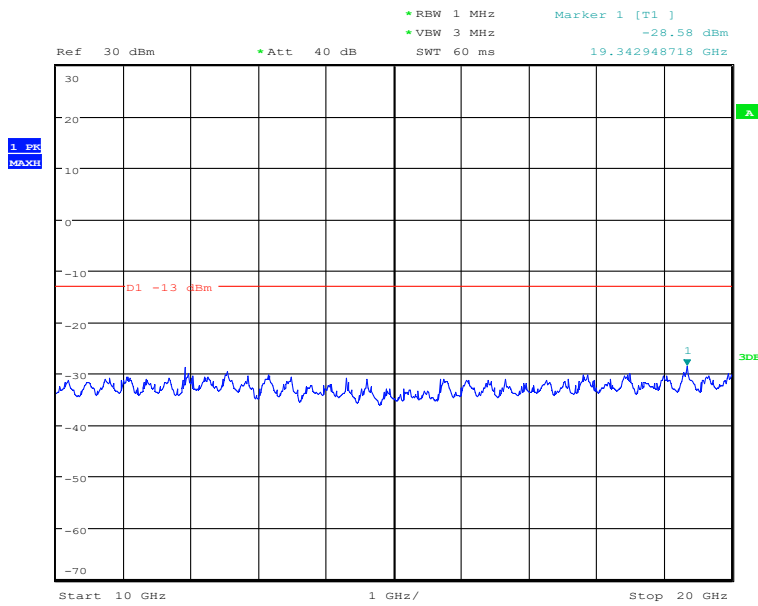

Date: 27.DEC.2020 11:14:23

30MHz to 10GHz, Mid Channel, Subcarrier (15kHz), QPSK, 1@0