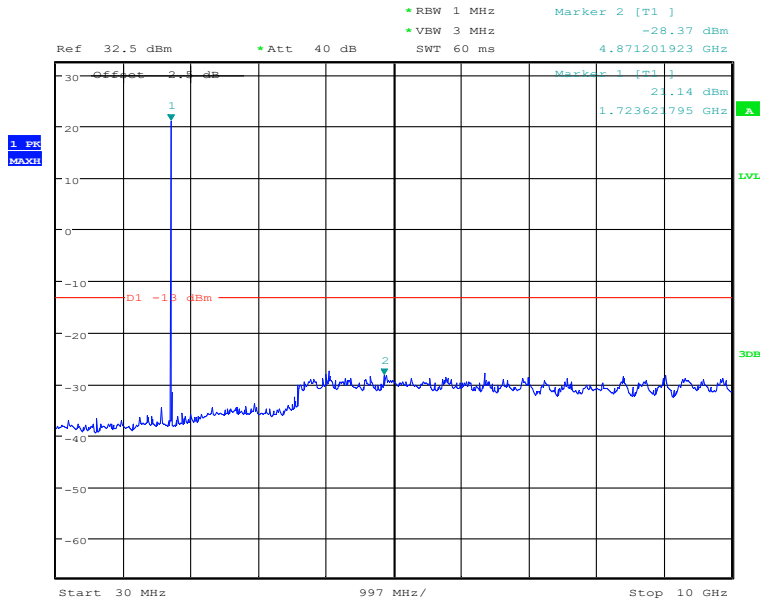

Report No.: I20W00023-WWAN_Rev1