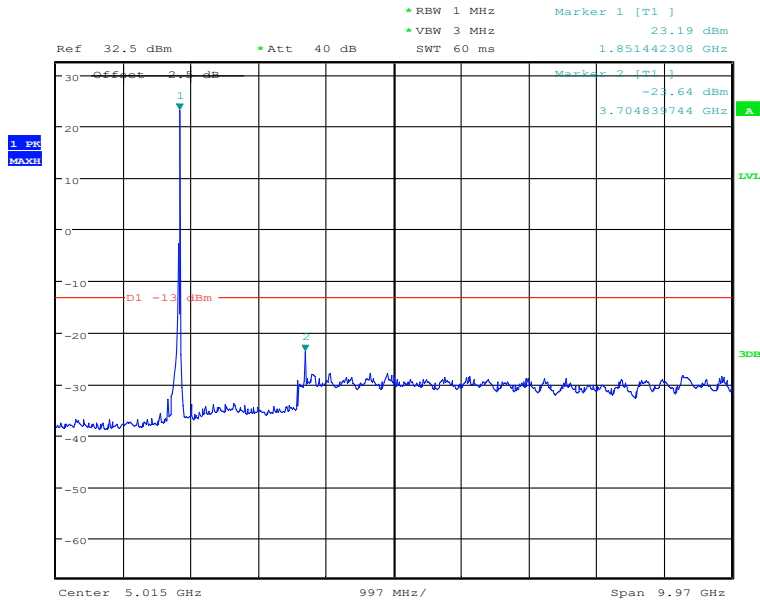

Report No.: I20W00023-WWAN_Rev1