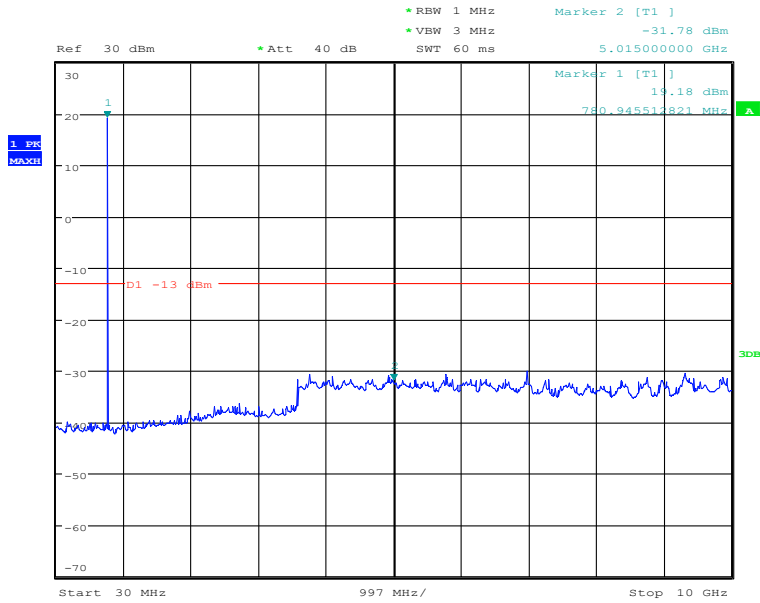

Report No.: I20W00023-WWAN_Rev1

Date: 27.DEC.2020 13:06:01