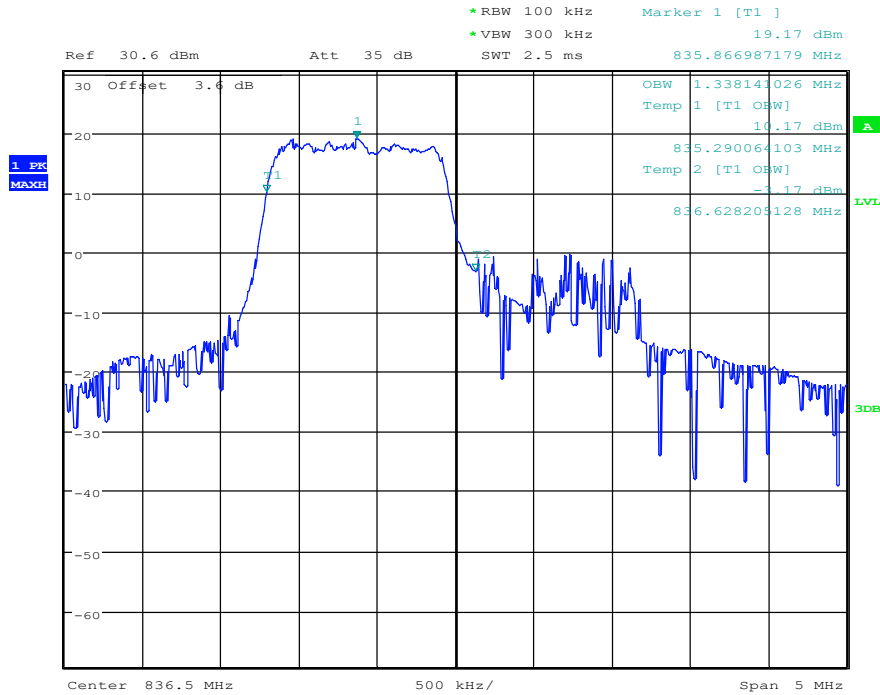

Report No.: I20W00023-WWAN_Rev1

Date: 26.DEC.2020 16:34:37