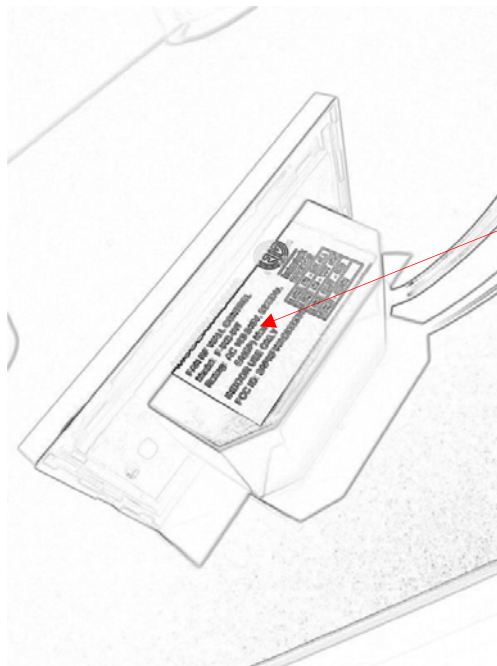

EXHIBIT A - FCC ID LABELING AND LOCATION

FCC ID Label

MODERN FORMS					
FAN RF WALL CONTROL					
Model: F-WC-WT	Intertek 9700582				
Rating: AC 100-240V, 50/60Hz, 5A(GP) Max					
INDOOR USE ONLY	<table border="1"><tr><td>LINE IN - BK (L)</td></tr><tr><td>LINE IN - WT (N)</td></tr><tr><td>LINE OUT - RD</td></tr><tr><td>GND - GRN</td></tr></table>	LINE IN - BK (L)	LINE IN - WT (N)	LINE OUT - RD	GND - GRN
LINE IN - BK (L)					
LINE IN - WT (N)					
LINE OUT - RD					
GND - GRN					
FCC ID: 2APNFWAC000001					

Proposed FCC ID Label Location

Label Here

The label shown shall be permanently affixed at a conspicuous location on the device and be readily visible to the user at the time purchase (Labeling requirements per 2.925)