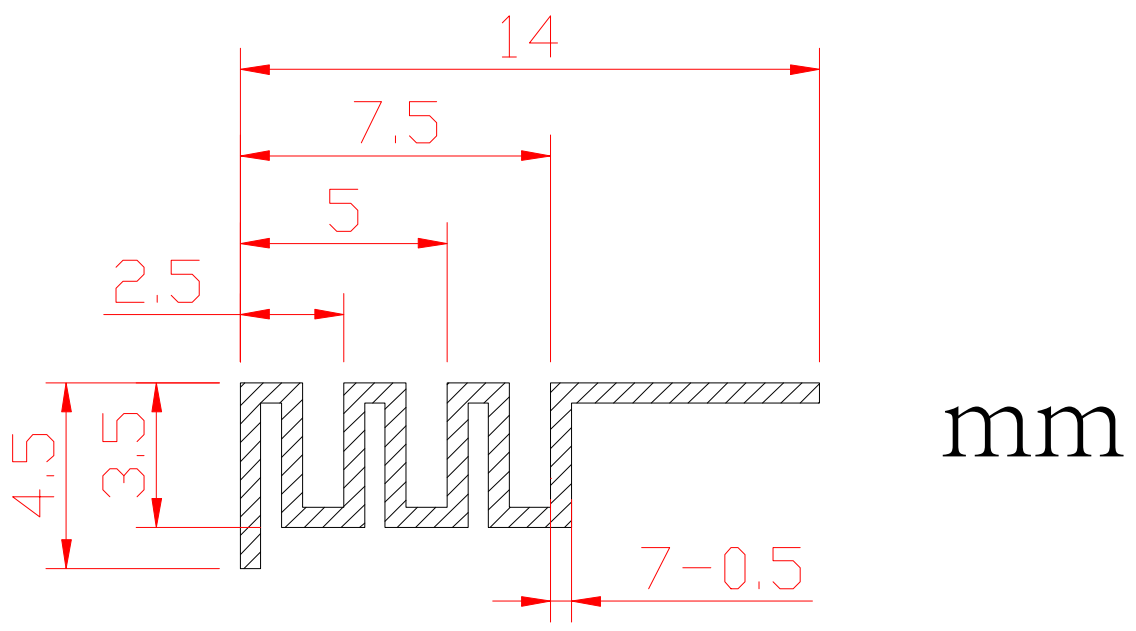

ANT REPORT

Manufacture Name:WAC LIGHTING CO
Address:No.390 Qingfeng RD, Qingxi TWDongguan City
, Guangdong Province

XZ		
Frequency(M)	Max	AVERAGE
2407	-6.298	-14.40746154
2417	-6.606	-14.67653846
2427	-6.983	-14.70007692
2437	-6.997	-14.48415385
2447	-7.081	-14.48815385
2457	-7.287	-14.56138462
2467	-7.535	-14.61261538
2475	-7.667	-14.69184615